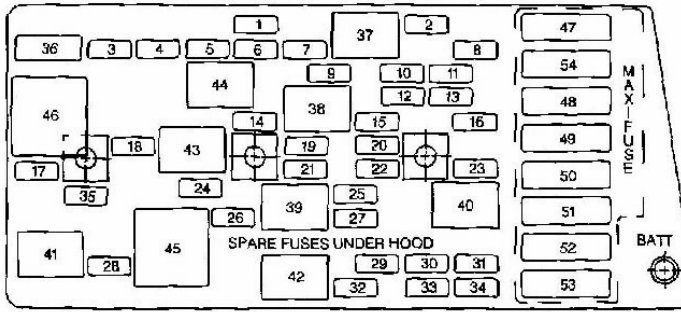

Minifuse	Usage
7	Cigarette Lighter
8	Stoplamp, Hazard Flashers
9	Body Control Module
10	Windshield Wiper/Washer
11	Accessory Power
12	Blank
13	Body Control Module - Ignition 1
14	Crank
15	Hazard/Turn Signal
16	Air Bag
17	Tonneau Release
18	HVAC Controls
19	Instrument Panel Control
20	Cruise Control
21	Automatic Transmission Shift Lock Control System and Inside Rearview Mirror
22	Body Control Module - Ignition 3
23	Body Control Module - Ignition 2
24	Radio Antenna

Minifuse	Usage
1	Console Cigarette Lighter
2	Monitored (Inadvertent) Load Control
3	Lumbar Seat
4	Driver Seat Control Module
5	Radio, Compact Disc Player
6	Parking Lamps, Taillamps

Minifuse	Usage
25	Body Control Module - Ignition 1, Instrument Panel Control
26	Hatch/Trunk Release
27	HVAC Controls
28	Bose Speakers
29	Diagnostic
30	Right Door Control Module
31	Power Feed Door Right
32	Fuel Tank Door
33	Door Control Module Left
34	Power Feed Door Left

Circuit Breaker	Usage
35	Driver Power Seat
36	Passenger Power Seat

Micro Relay	Usage
37	Monitored (Inadvertent) Load Control
38	Right Daytime Running Lamp
39	Hatch/Trunk Release
40	Left Daytime Running Lamp

Micro Relay	Usage
41	Tonneau Release
42	Courtesy Lamps
43	Automatic Lamp Control Parking Lamps
44	Automatic Lamp Control Headlamps

Mini Relay	Usage
45	Bose Speakers
46	Rear Defogger

Maxifuse	Usage
47	Ignition 1
48	Rear Defogger
49	Blank
50	Ignition 2
51	Blower Motor
52	Starter
53	Blank

Maxi Circuit Breaker	Usage
54	Headlamps