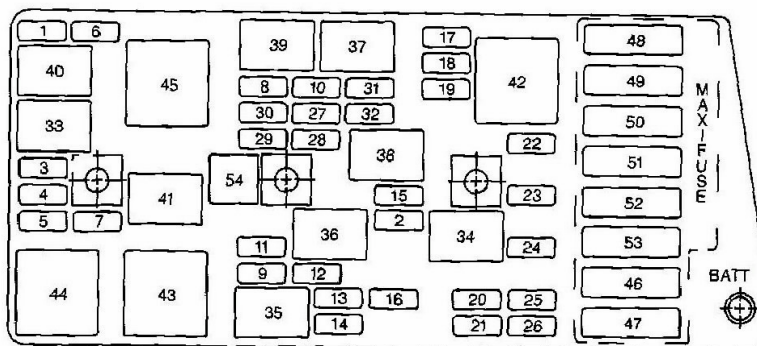

Engine Compartment Fuse Block

Minifuse	Usage
1	Rear Fog Lamp
2	Approach
3	Right Headlamp Motor
4	Left Headlamp Motor
5	Anti-Lock Brakes, Selective Real Time Damping (SRTD)

Minifuse	Usage	Minifuse	Usage
6	Fog Lamp	24	Air Conditioning
7	Selective Real Time Damping (SRTD) Relay	25	Blank
8	Headlamp Low-Beam Right	26	Blank
9	Headlamp High-Beam Right	27	Spare
10	Headlamp Low-Beam Left	28	Spare
11	Horn	29	Spare
12	Headlamp High-Beam Left	30	Spare
13	Fuel Pump	31	Spare
14	Cooling Fan - Ignition 3	32	Spare
15	Oxygen Sensor	Micro Relay	Usage
16	Powertrain Control Module	33	Air Pump
17	Throttle Control	34	Air Conditioner and Clutch
18	Injector 2	35	Fuel Pump
19	Engine Ignition	36	Horn
20	Blank	37	Rear Fog Lamp
21	Blank	38	Back-Up Lamps
22	Injector 1	39	Fog Lamp
23	Powertrain Control Module	40	Blank
		41	Selective Real Time Damping (SRTD)