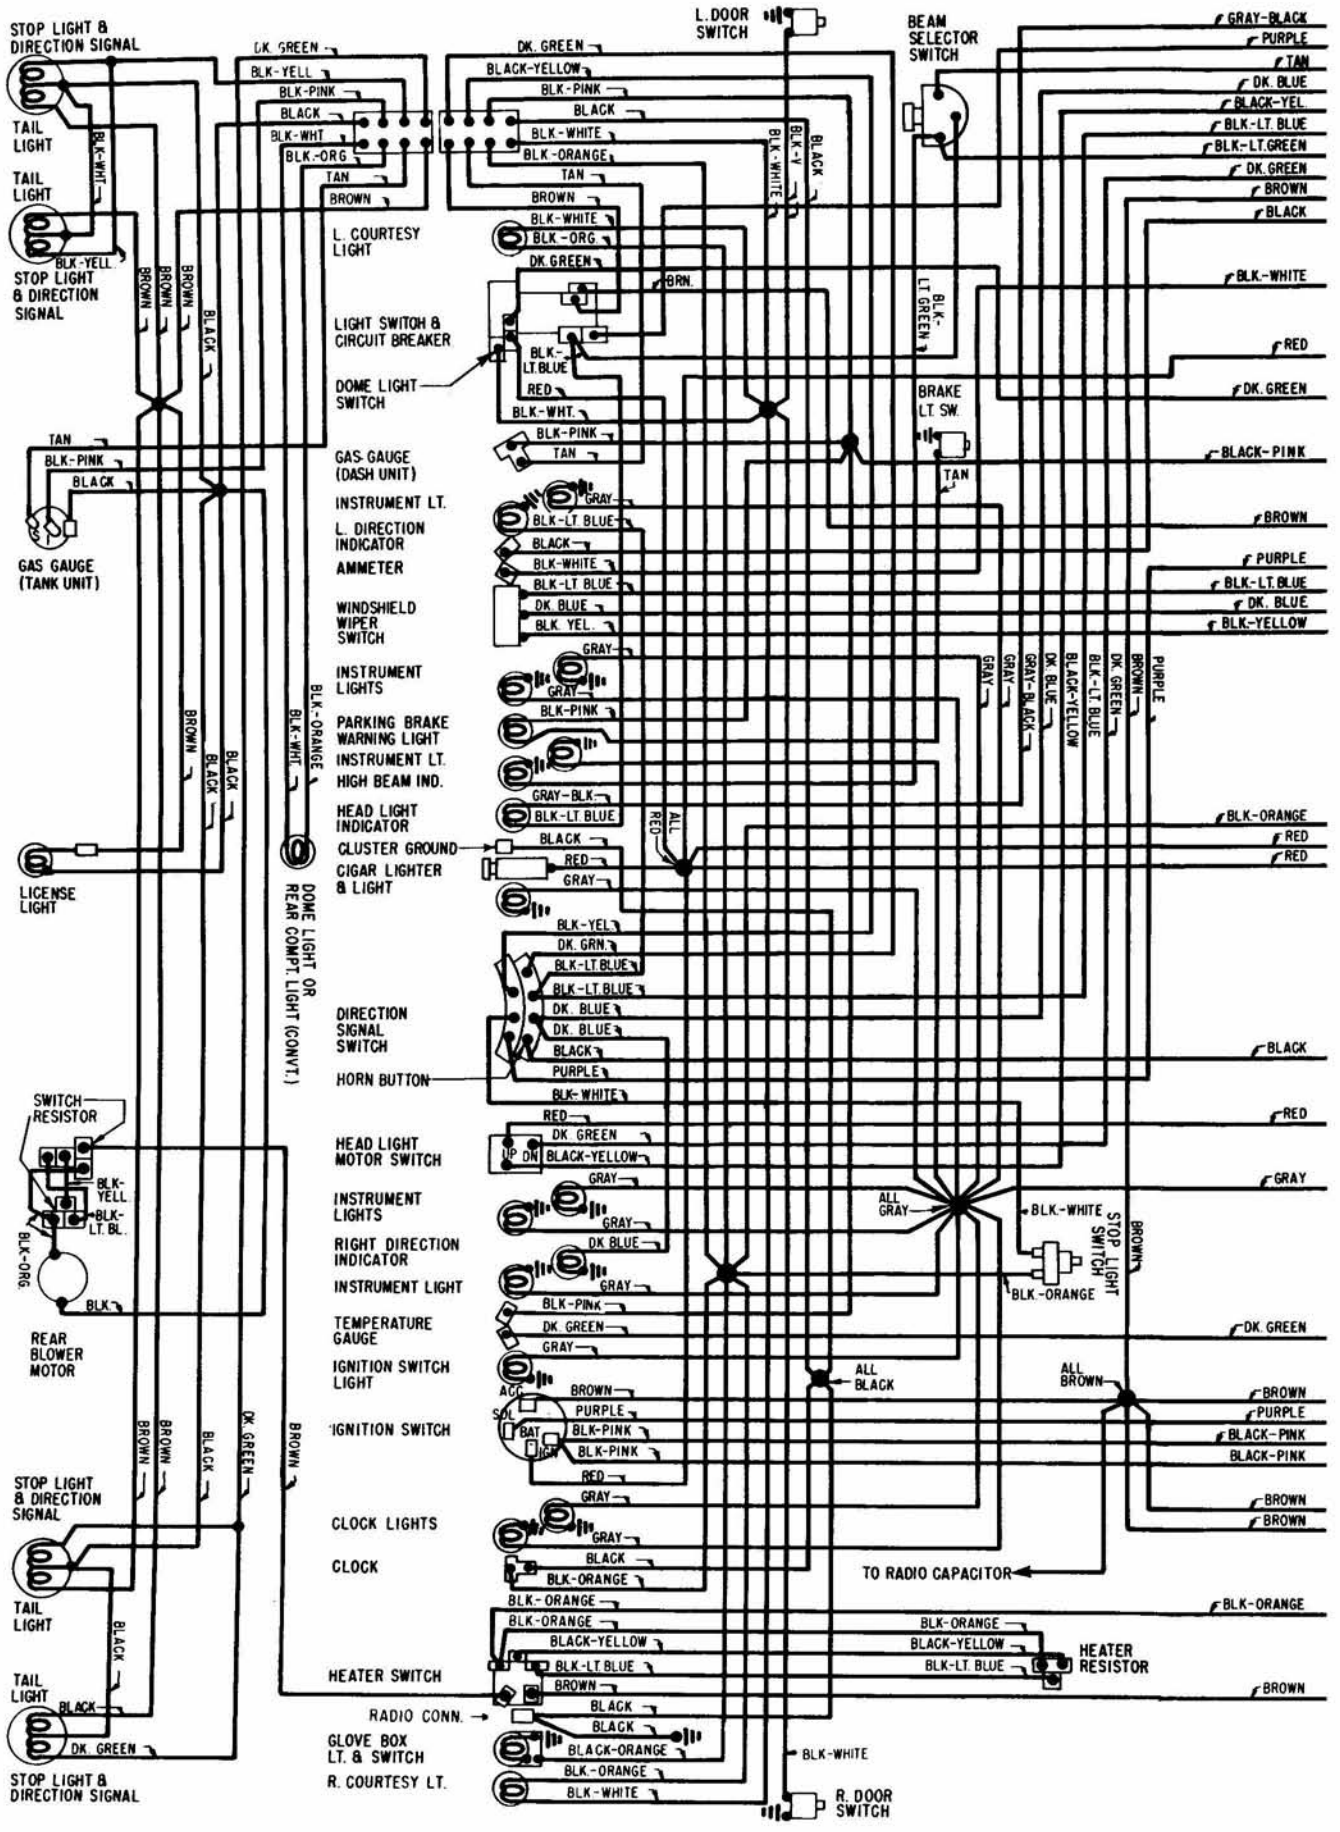

# CHEVROLET CORVETTE V8 1965

CHEVROLET CORVETTE V8 1965