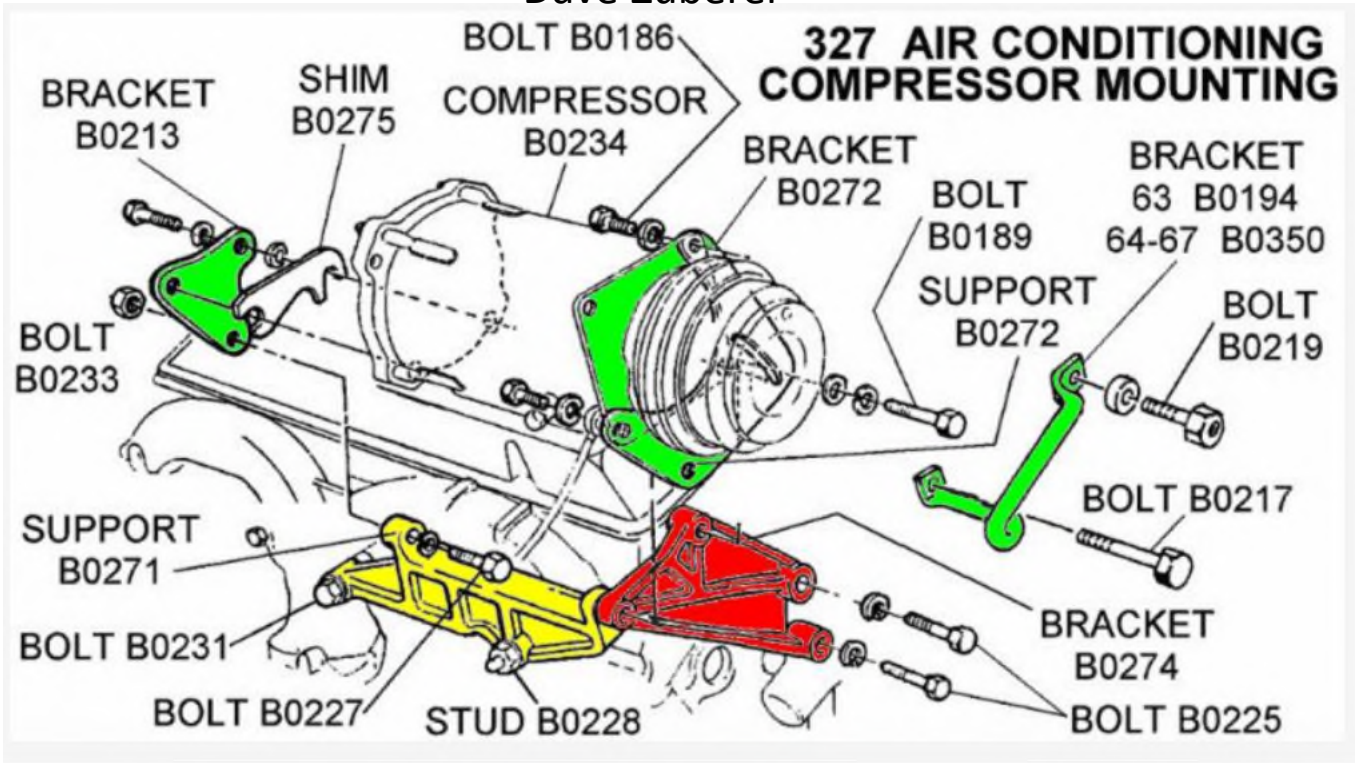

AC Brackets, 1965 Coupe, 350 crate motor

Dave Zuberer

Colored diagram by Roger "The Saint" (Norway) Corvette Forum

View from rear along exhaust manifold.

View from driver side
across water pump.

View from rear of
front brackets

Straight-on view of lower part of the front bracket

View from under rear of compressor looking straight up.