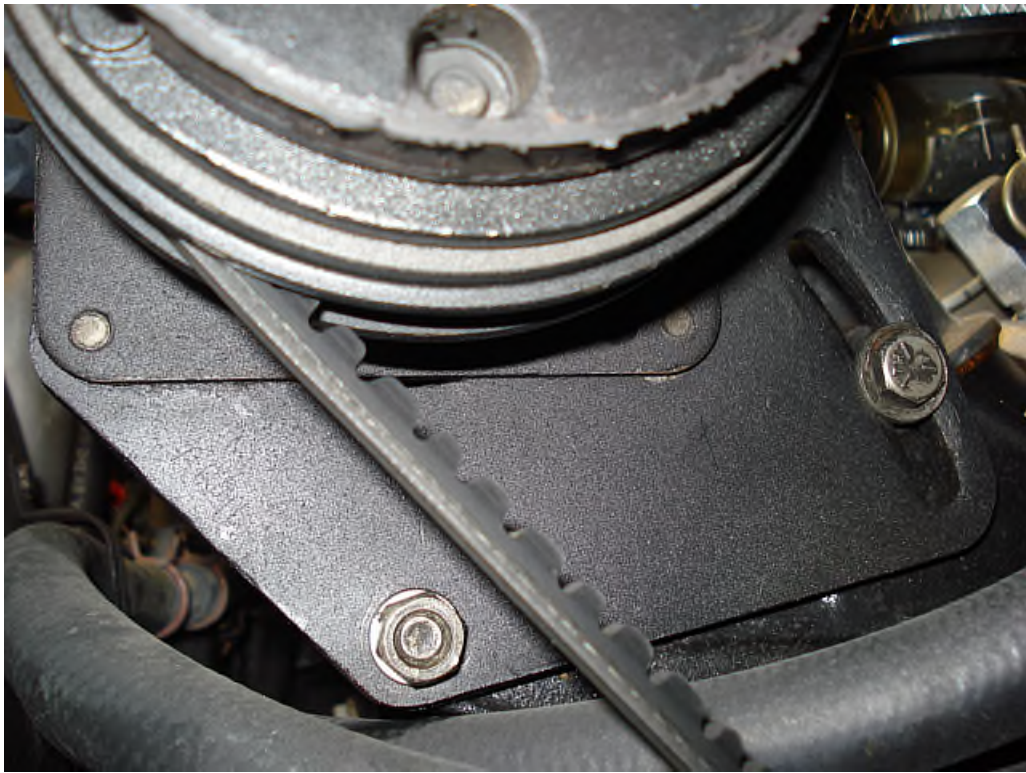

AC Brackets, 1965 Coupe, 350 crate motor

Dave Zuberer

Colored diagram by Roger "The Saint" (Norway) Corvette Forum

View from rear along exhaust manifold.

View from driver side
across water pump.

View from rear of
front brackets

Straight-on view of lower part of the front bracket

View from under rear of compressor looking straight up.