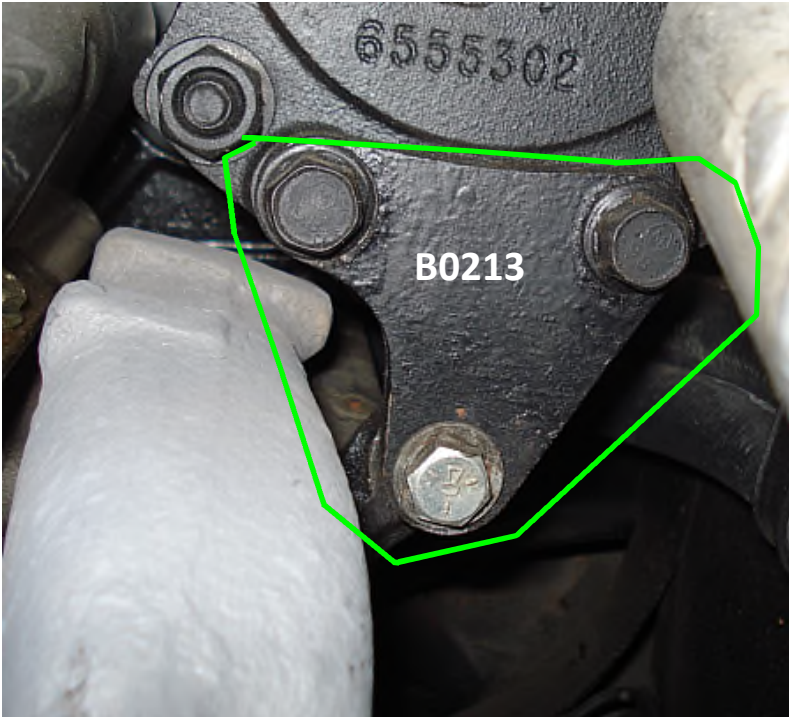

AC Brackets, 1965 Coupe, 350 crate motor

Dave Zuberer

Colored diagram by Roger "The Saint" (Norway) Corvette Forum

View from rear along exhaust manifold.

View from driver side
across water pump.

View from rear of
front brackets

Straight-on view of lower part of the front bracket

View from under rear of compressor looking straight up.