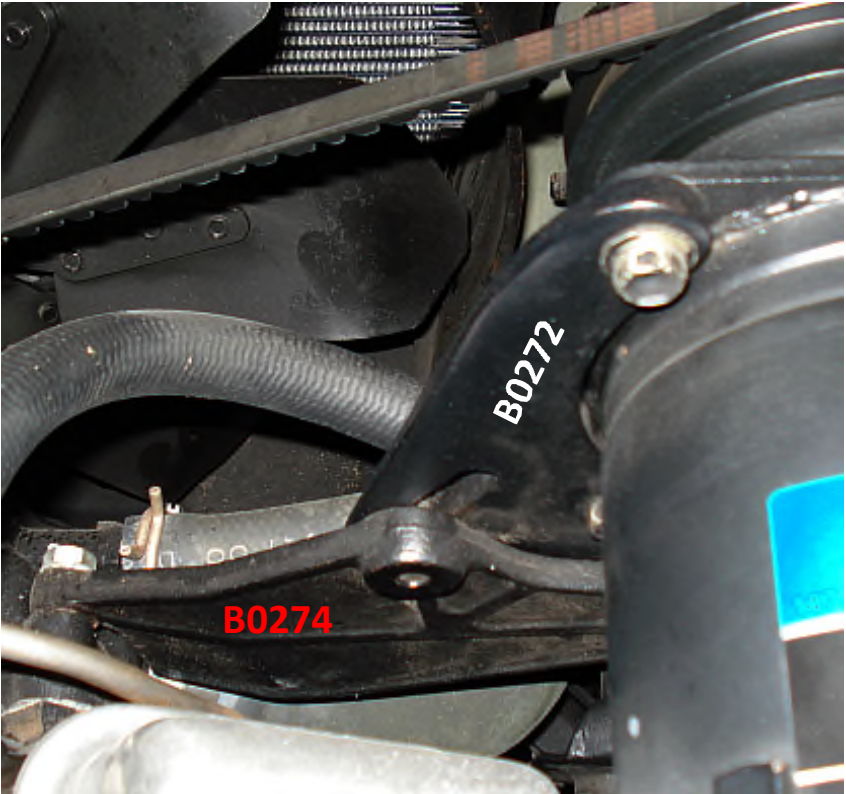

AC Brackets, 1965 Coupe, 350 crate motor

Dave Zuberer

Colored diagram by Roger "The Saint" (Norway) Corvette Forum

View from rear along exhaust manifold.

View from driver side
across water pump.

View from rear of
front brackets

Straight-on view of lower part of the front bracket

View from under rear of compressor looking straight up.