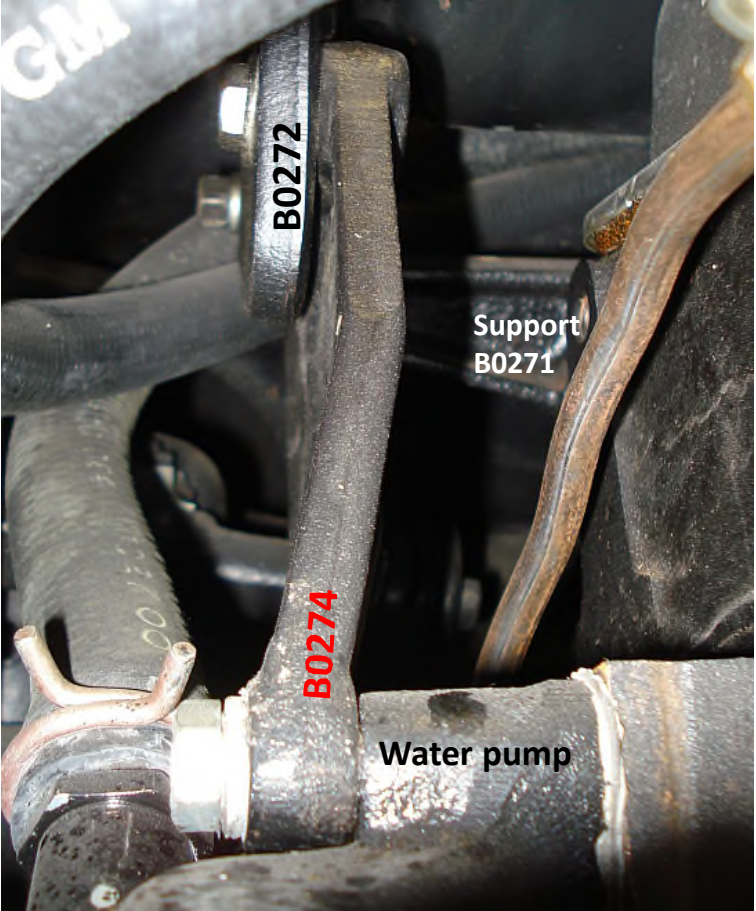

AC Brackets, 1965 Coupe, 350 crate motor

Dave Zuberer

Colored diagram by Roger "The Saint" (Norway) Corvette Forum

View from rear along exhaust manifold.

View from driver side
across water pump.

View from rear of
front brackets

Straight-on view of lower part of the front bracket

View from under rear of compressor looking straight up.