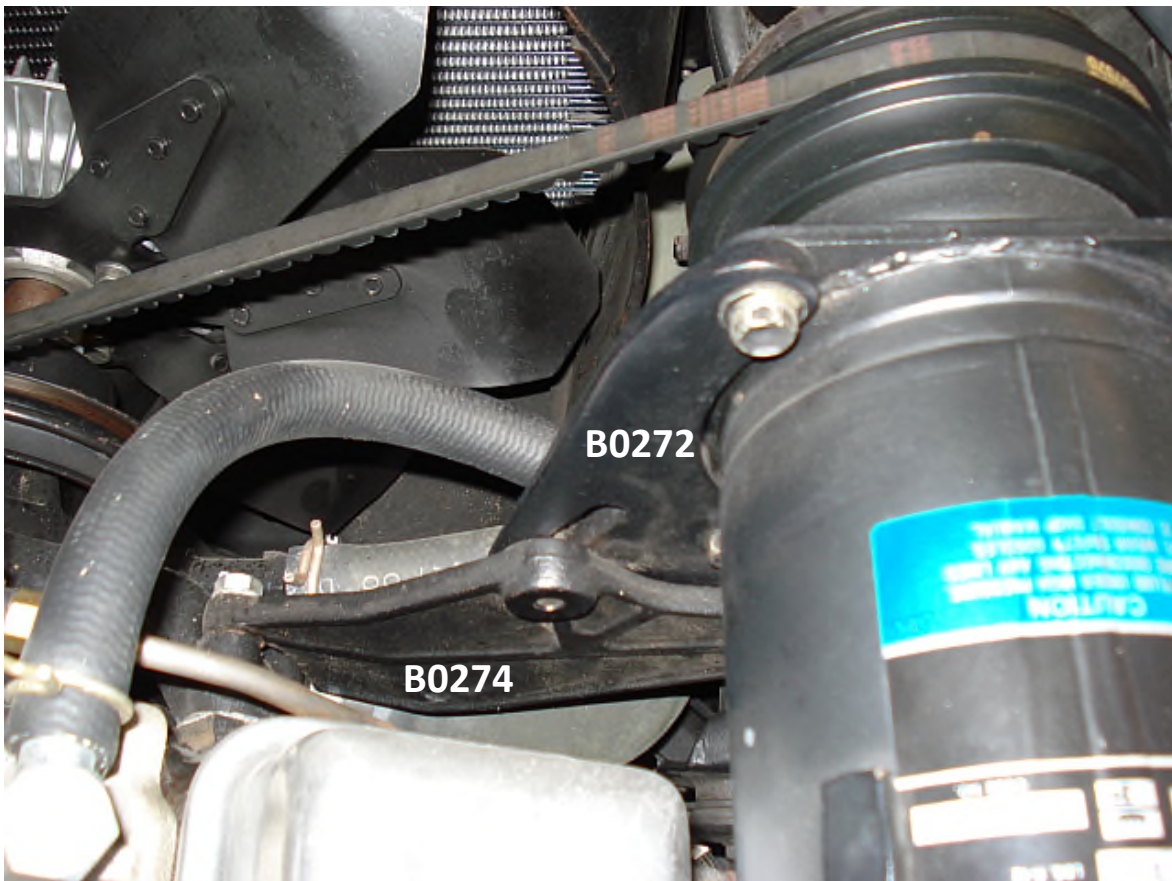

AC Brackets, 1965 Coupe, 350 crate motor

Dave Zuberer

Colored diagram by Roger "The Saint" (Norway) Corvette Forum

View from rear along exhaust manifold.

View from driver side
across water pump.

View from rear of
front brackets

Straight-on view of lower part of the front bracket

View from under rear of compressor looking straight up.