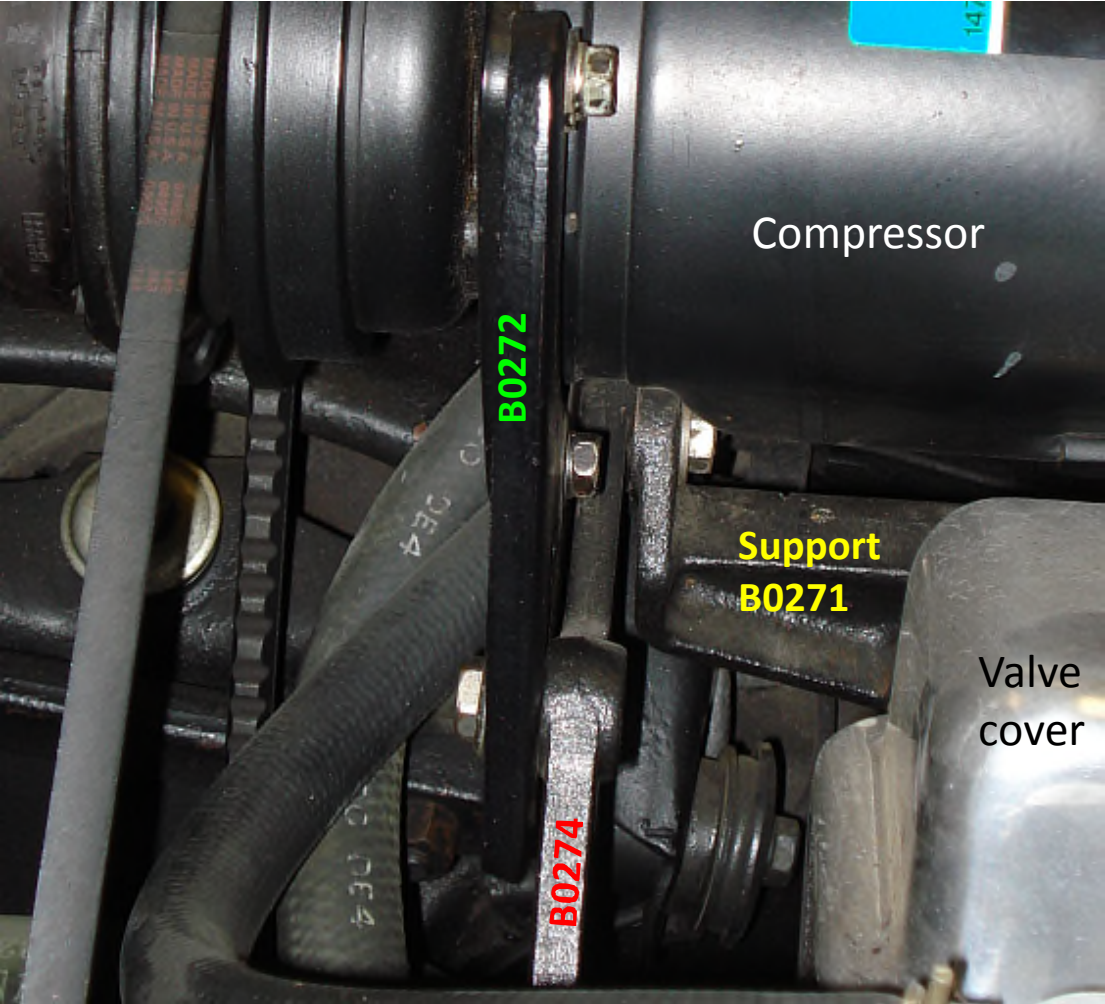

AC Brackets, 1965 Coupe, 350 crate motor

Dave Zuberer

Colored diagram by Roger "The Saint" (Norway) Corvette Forum

View from rear along exhaust manifold.

View from driver side
across water pump.

View from rear of
front brackets

Straight-on view of lower part of the front bracket

View from under rear of compressor looking straight up.