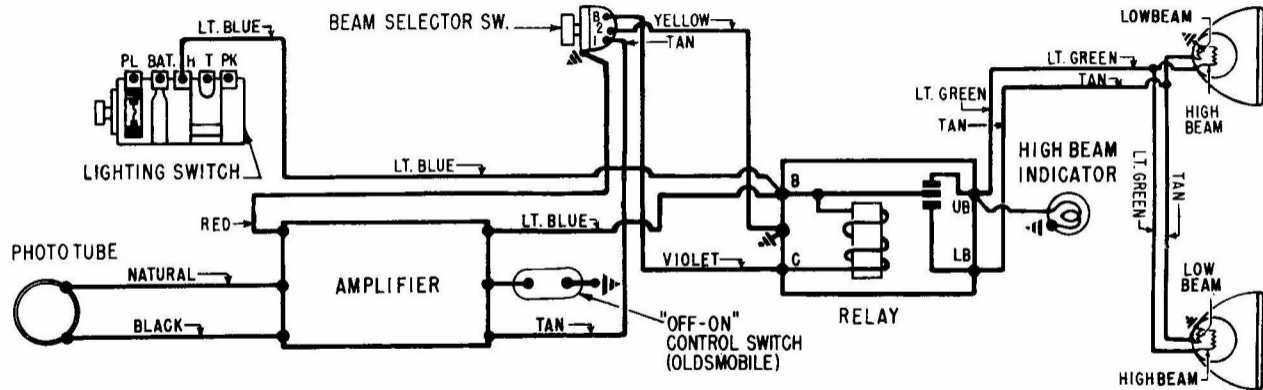

6-WAY ELECTRIC SEAT CONTROL 1957 CHEVROLET

CHEVROLET AIR CONDITIONING CONTROL 1957

TYPICAL AUTRONIC EYE WIRING 1957

CHEVROLET

CHEVROLET CORVETTE POWER TOP CONTROL 1957