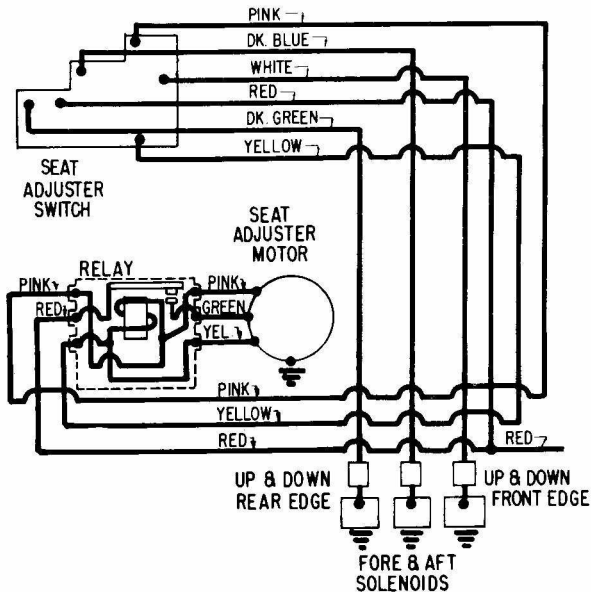

6-WAY ELECTRIC SEAT CONTROL 1957 CHEVROLET

CHEVROLET AIR CONDITIONING CONTROL 1957

TYPICAL AUTRONIC EYE WIRING 1957

CHEVROLET

CHEVROLET CORVETTE POWER TOP CONTROL 1957