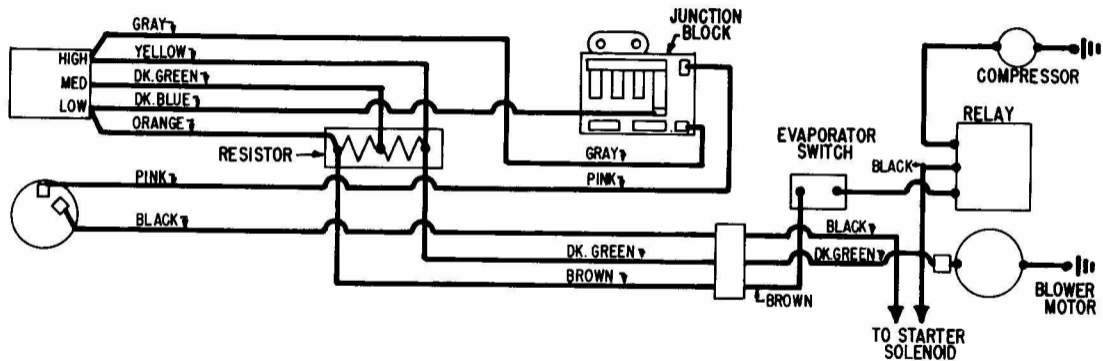

6-WAY ELECTRIC SEAT CONTROL 1957 CHEVROLET

CHEVROLET AIR CONDITIONING CONTROL 1957

TYPICAL AUTRONIC EYE WIRING 1957

CHEVROLET

CHEVROLET CORVETTE POWER TOP CONTROL 1957