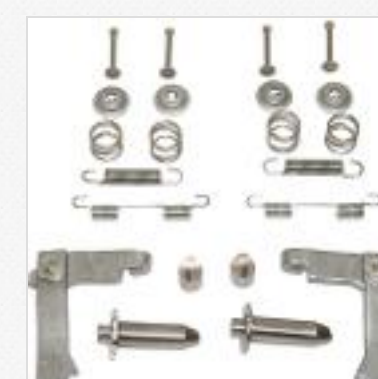

68-82 C3 Corvette Stainless Steel...

$54.99