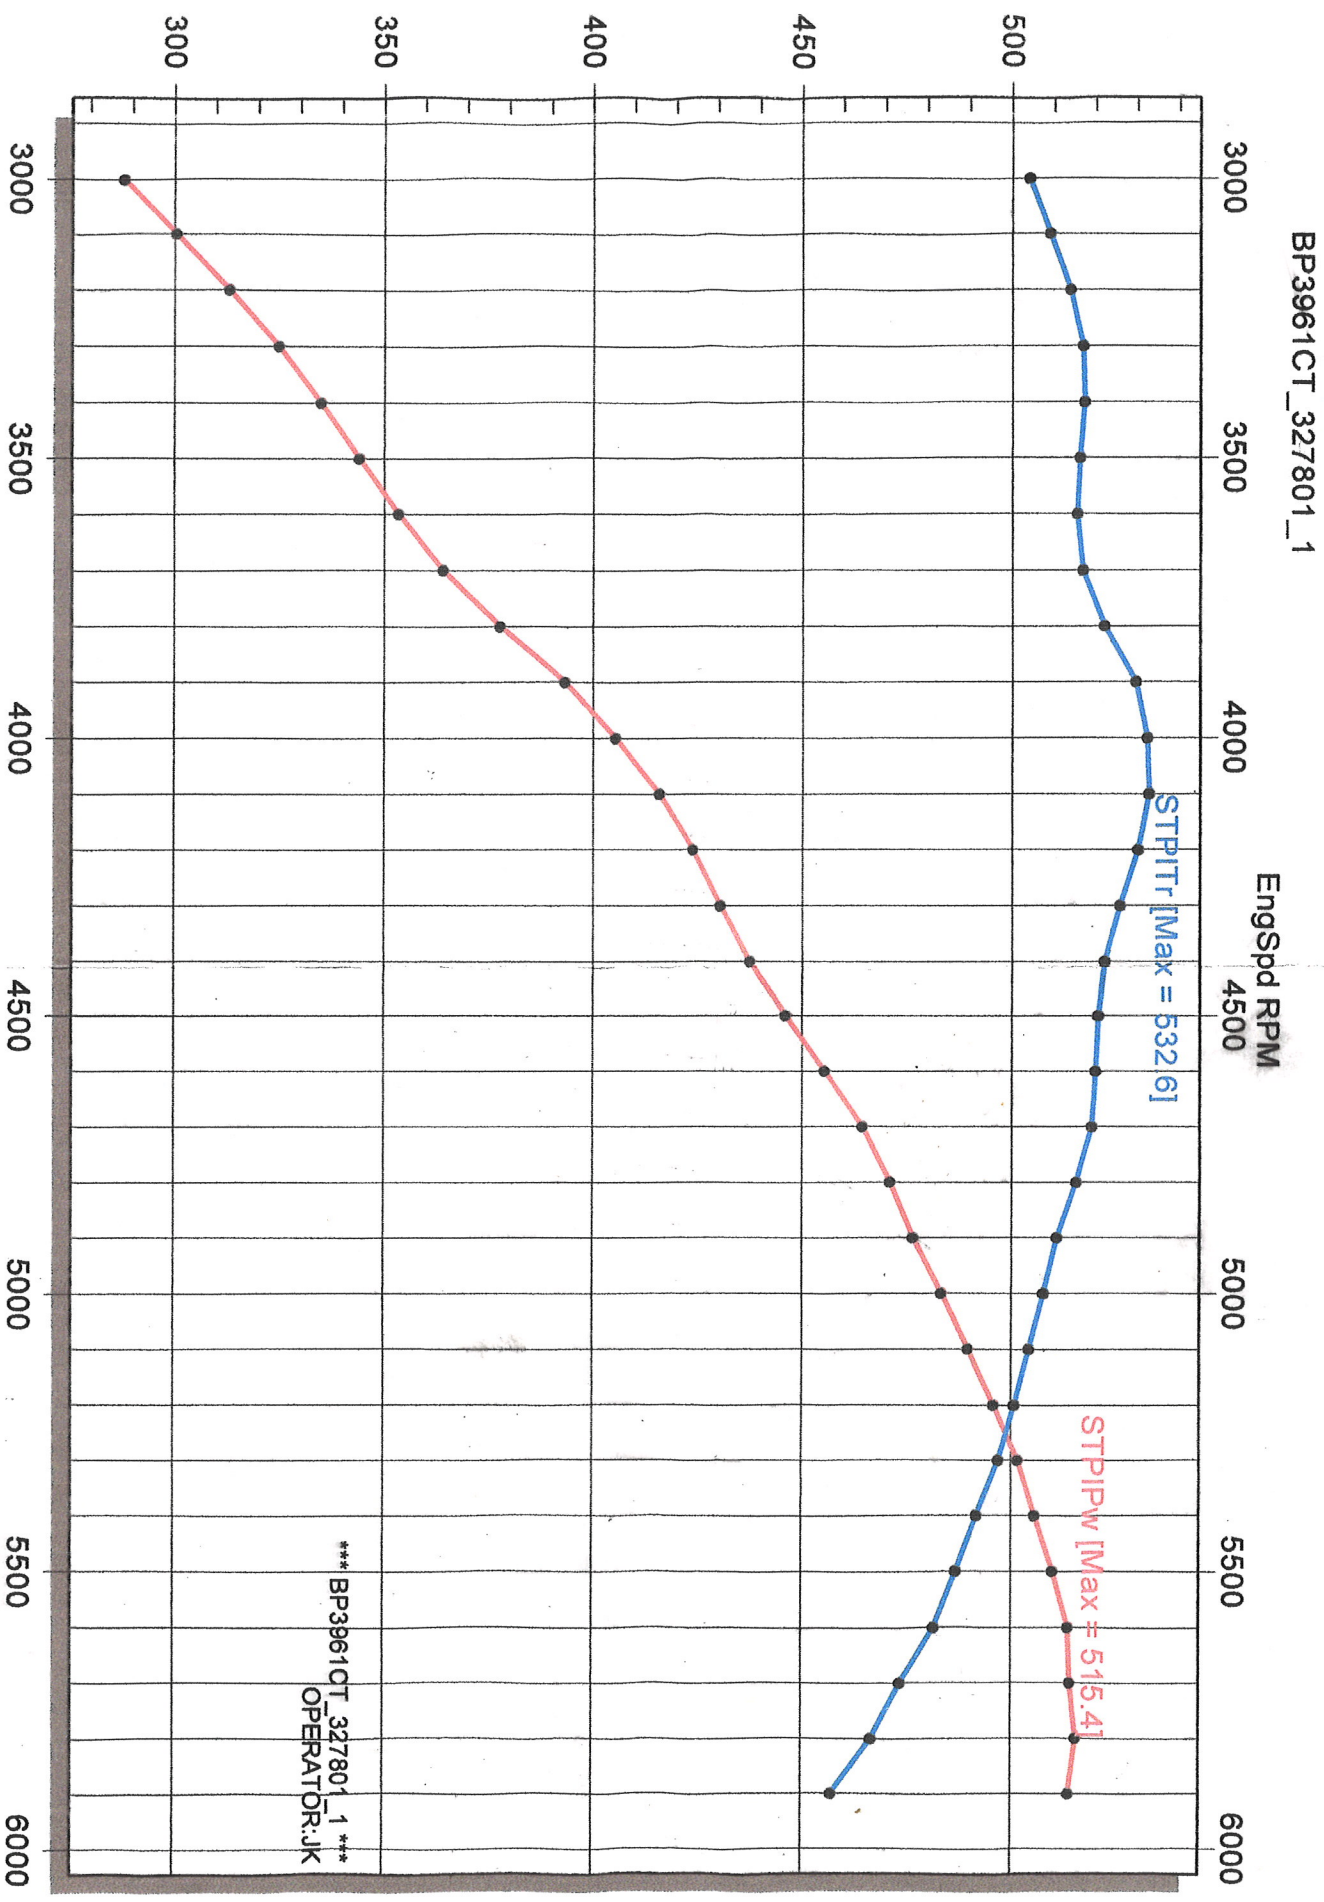

# STP J-607 Corrected Power

BP3961CT\_327801\_1,

\*\*\* BP3961CT\_327801\_1 \*\*\*  
OPERATOR:JK