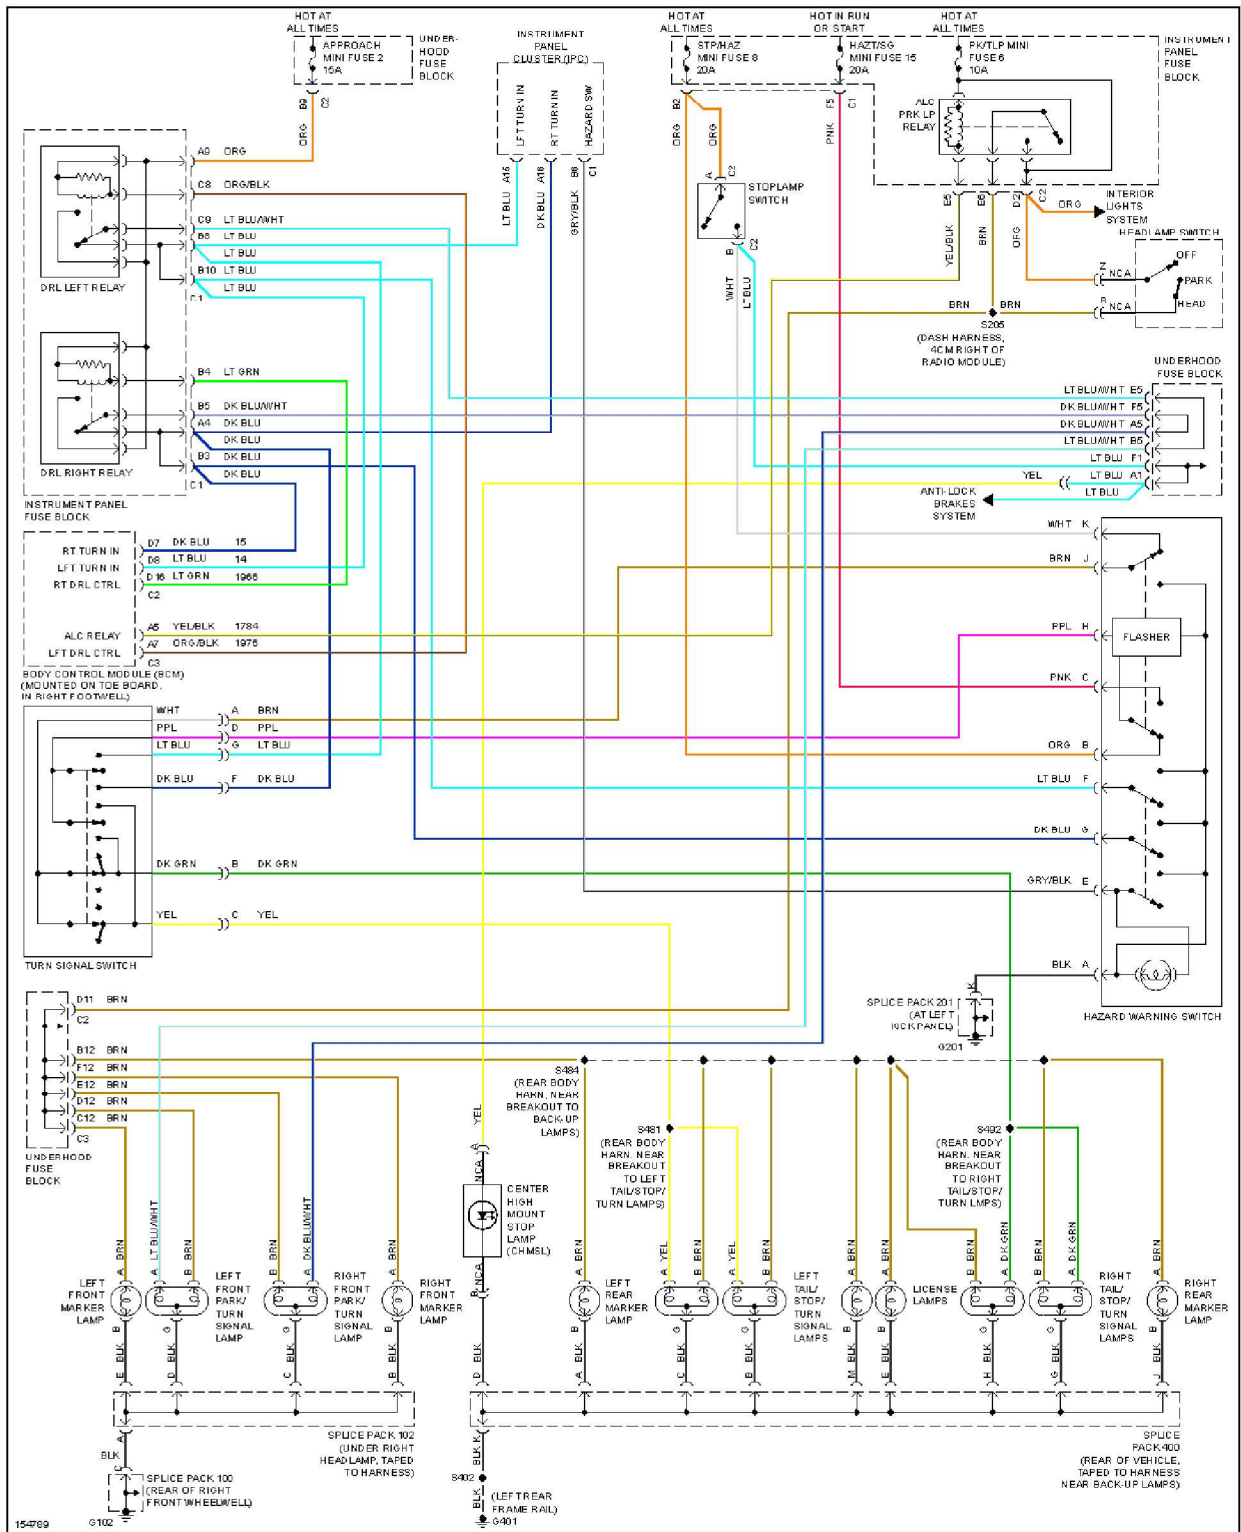

2002 Chevrolet Corvette

2002 SYSTEM WIRING DIAGRAMS CHEVROLET Corvette

Fig. 18: Exterior Lamps Circuit

GROUND DISTRIBUTION