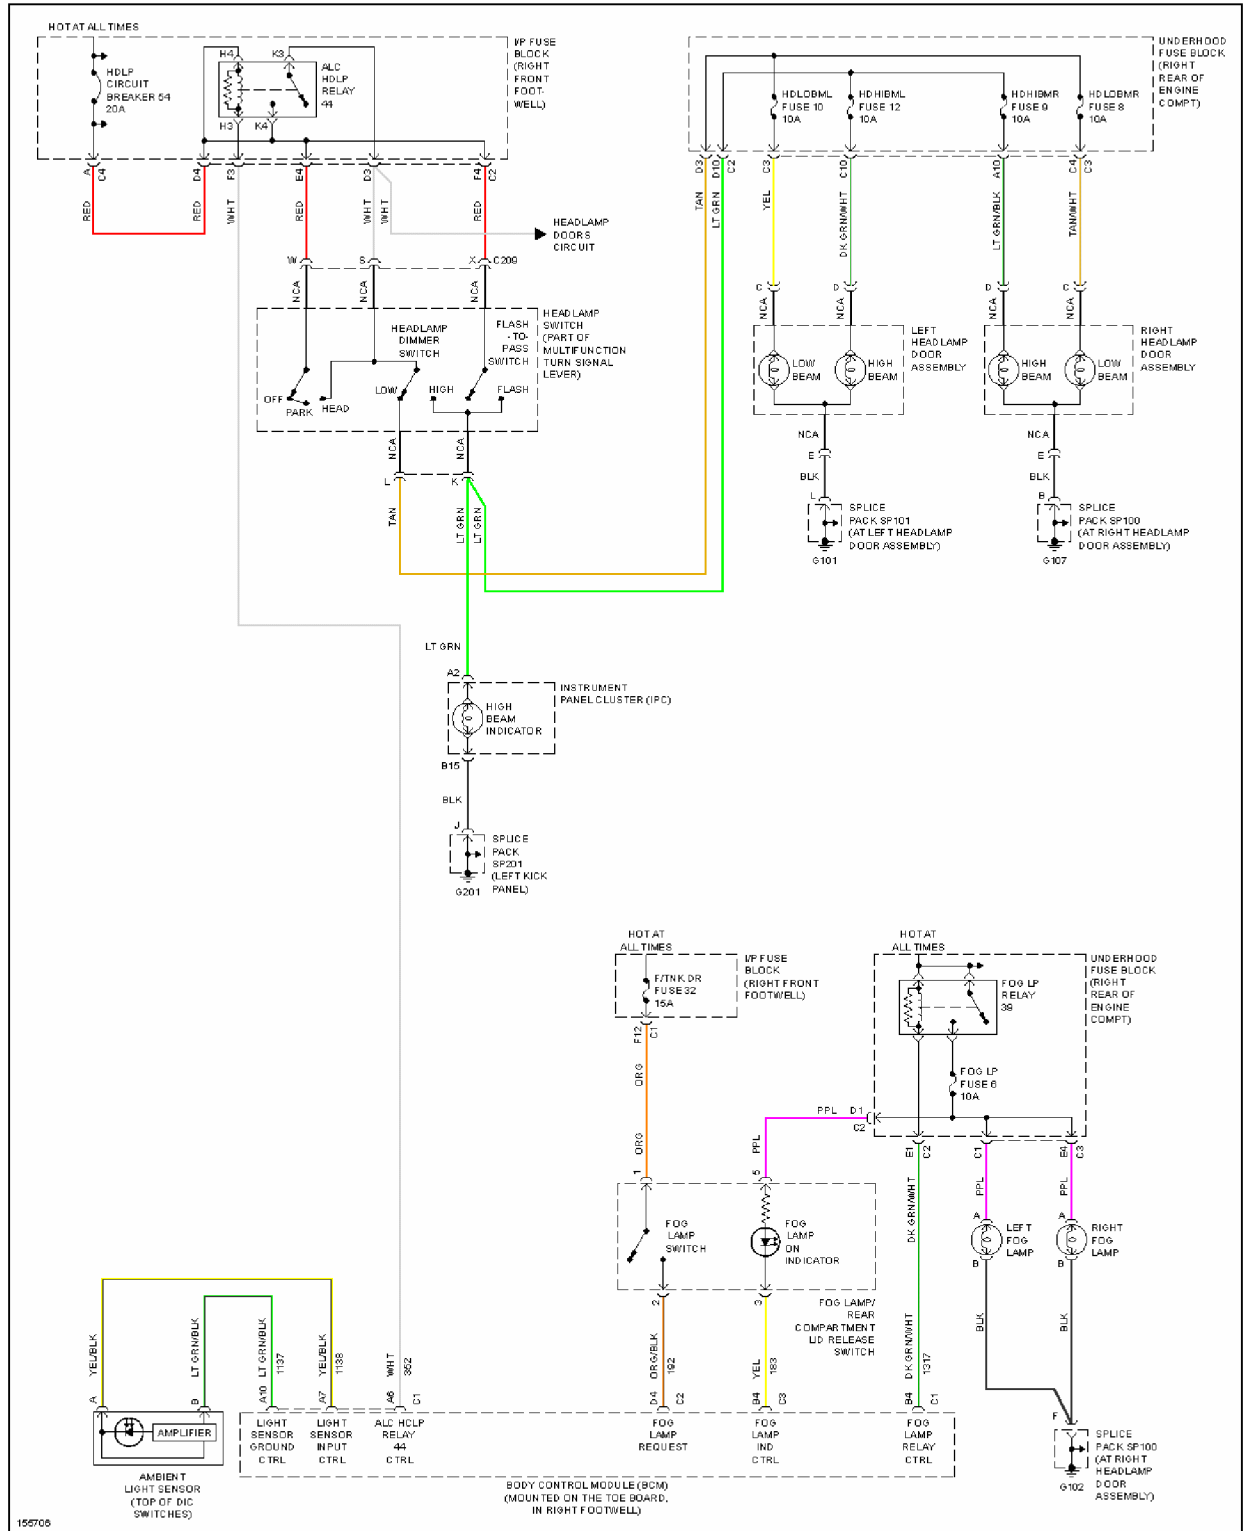

## 2002 SYSTEM HEADLAMP WIRING DIAGRAMS CHEVROLET Corvette

Fig. 23: Headlamps & Fog Lamps Circuit

HORN