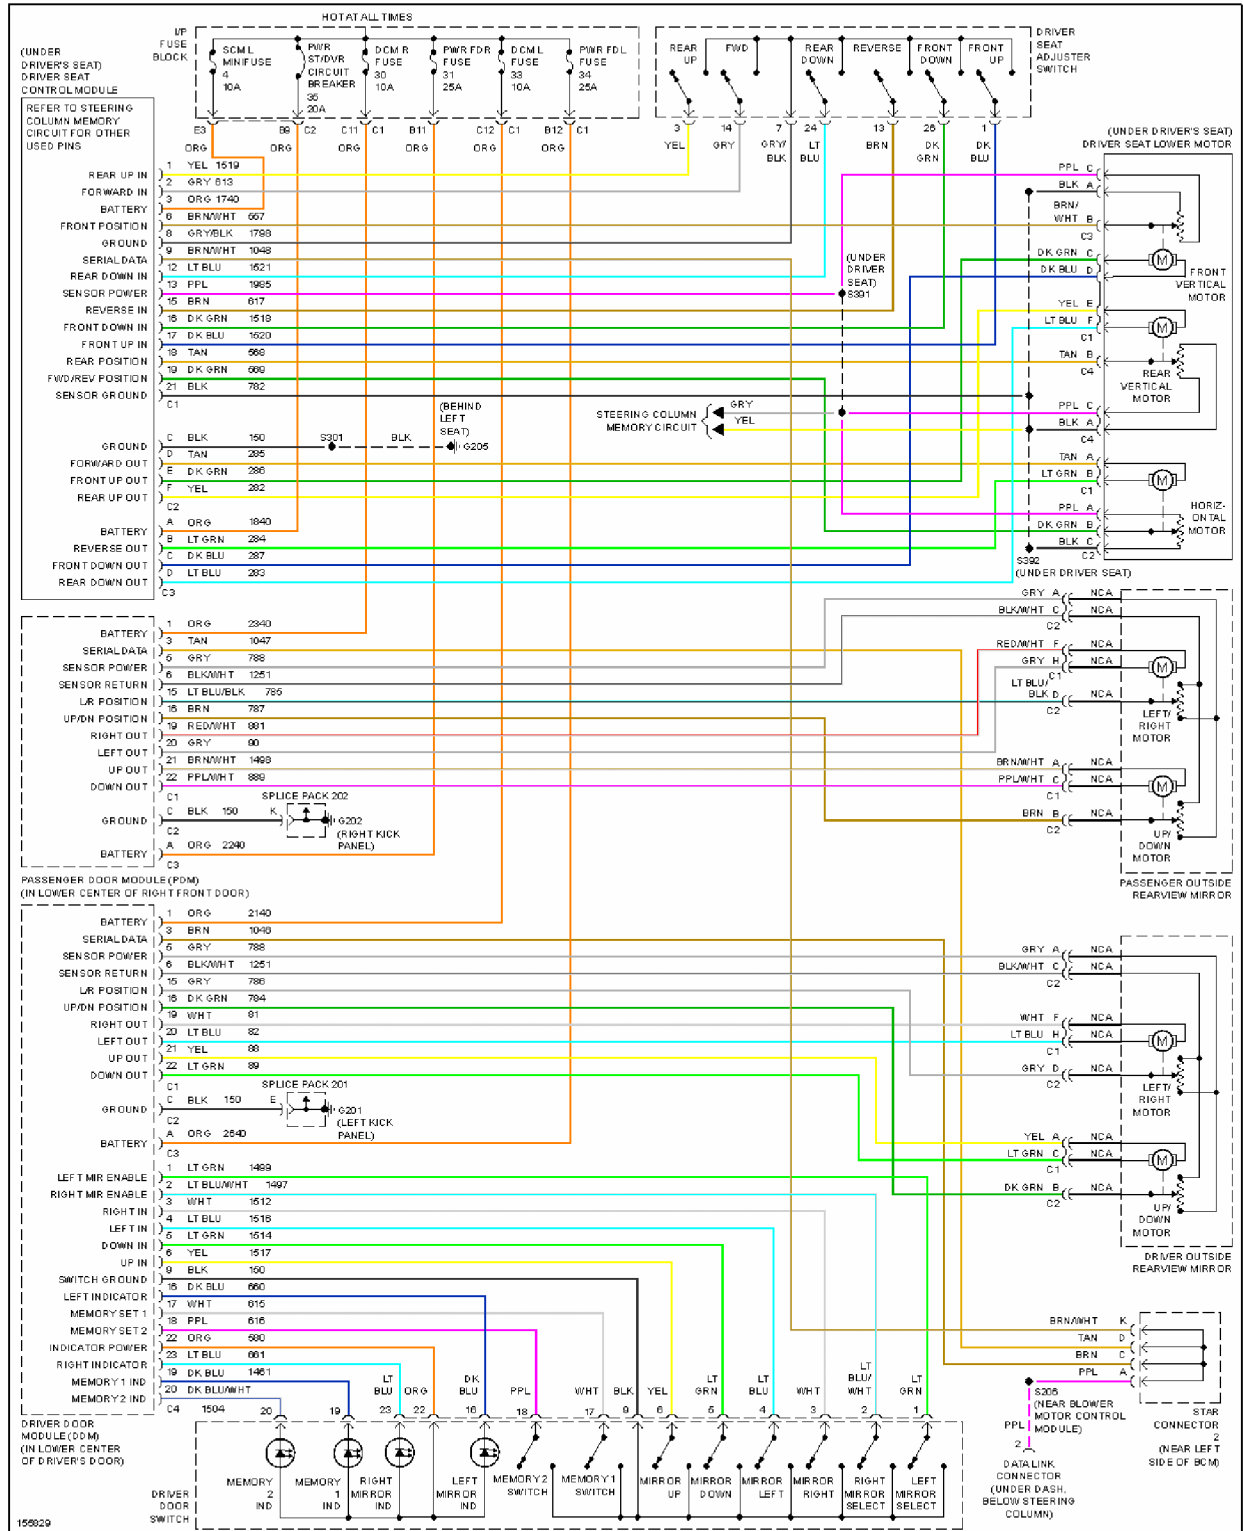

2002 Chevrolet Corvette

2002 SYSTEM WIRING DIAGRAMS CHEVROLET Corvette