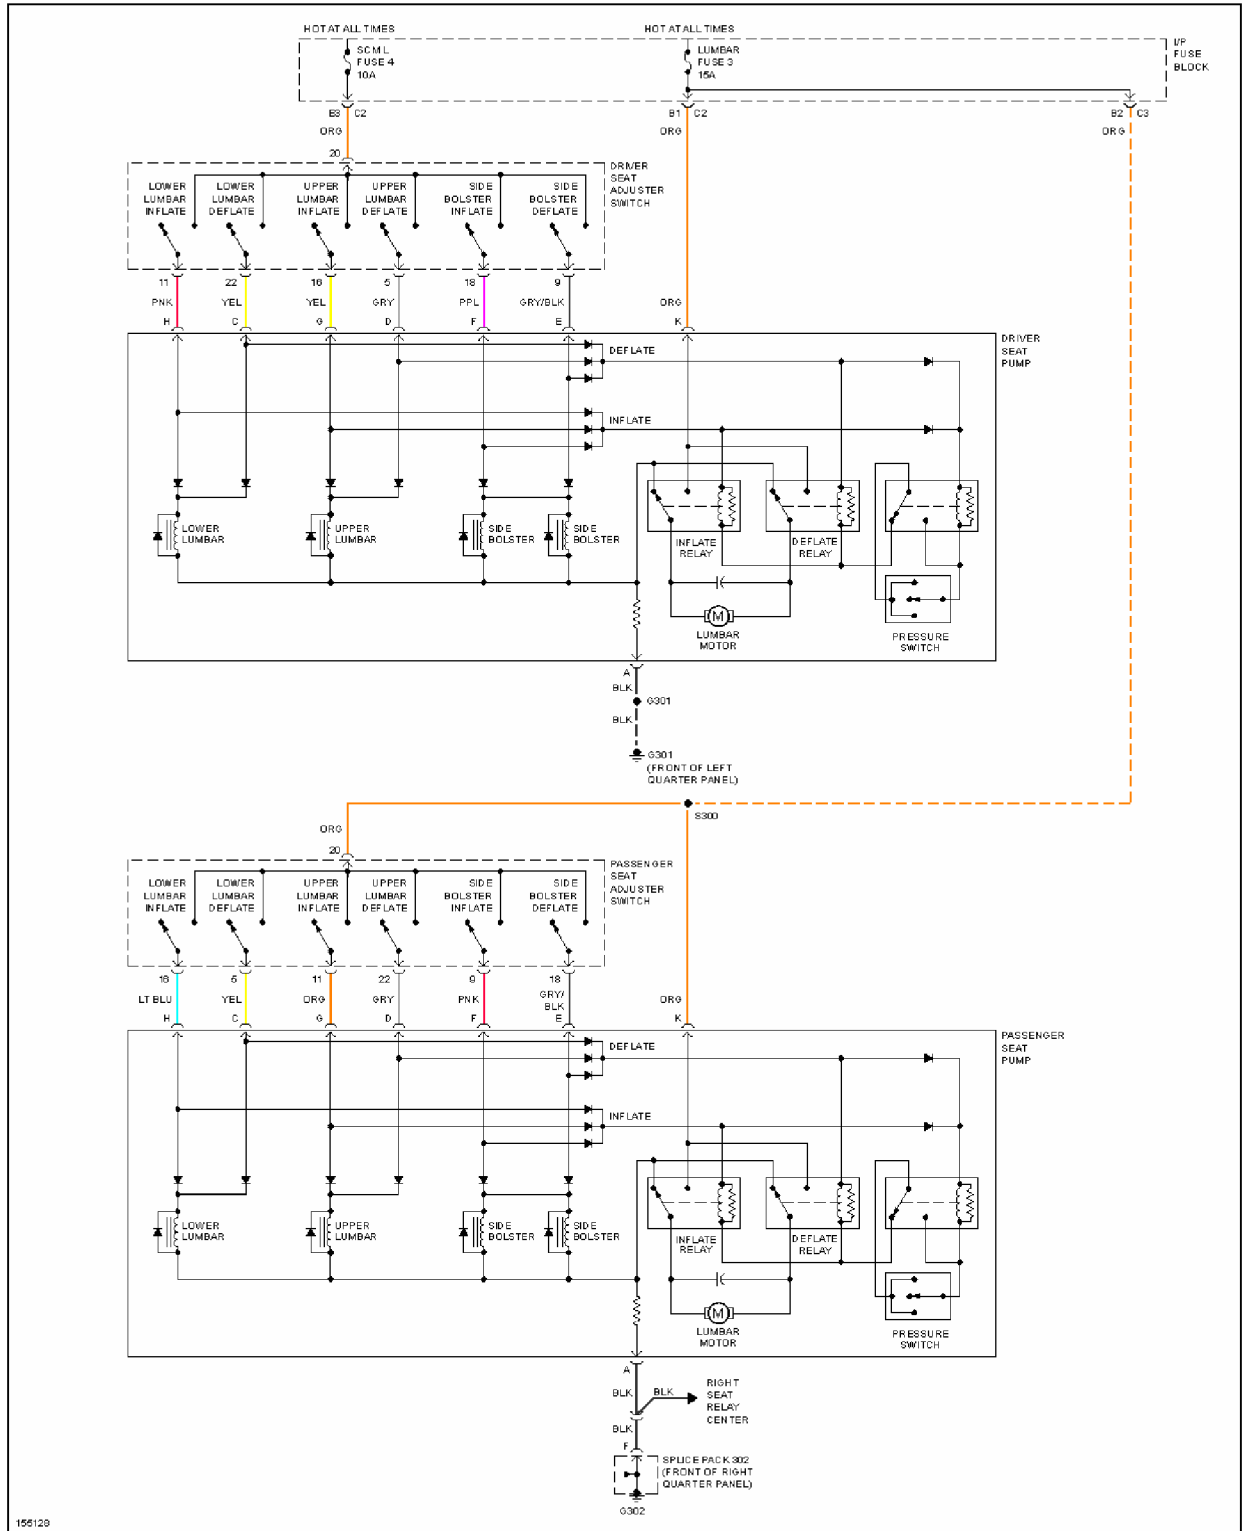

## 2002 SYSTEM WIRING DIAGRAMS CHEVROLET Corvette

Fig. 39: Lumbar Circuit