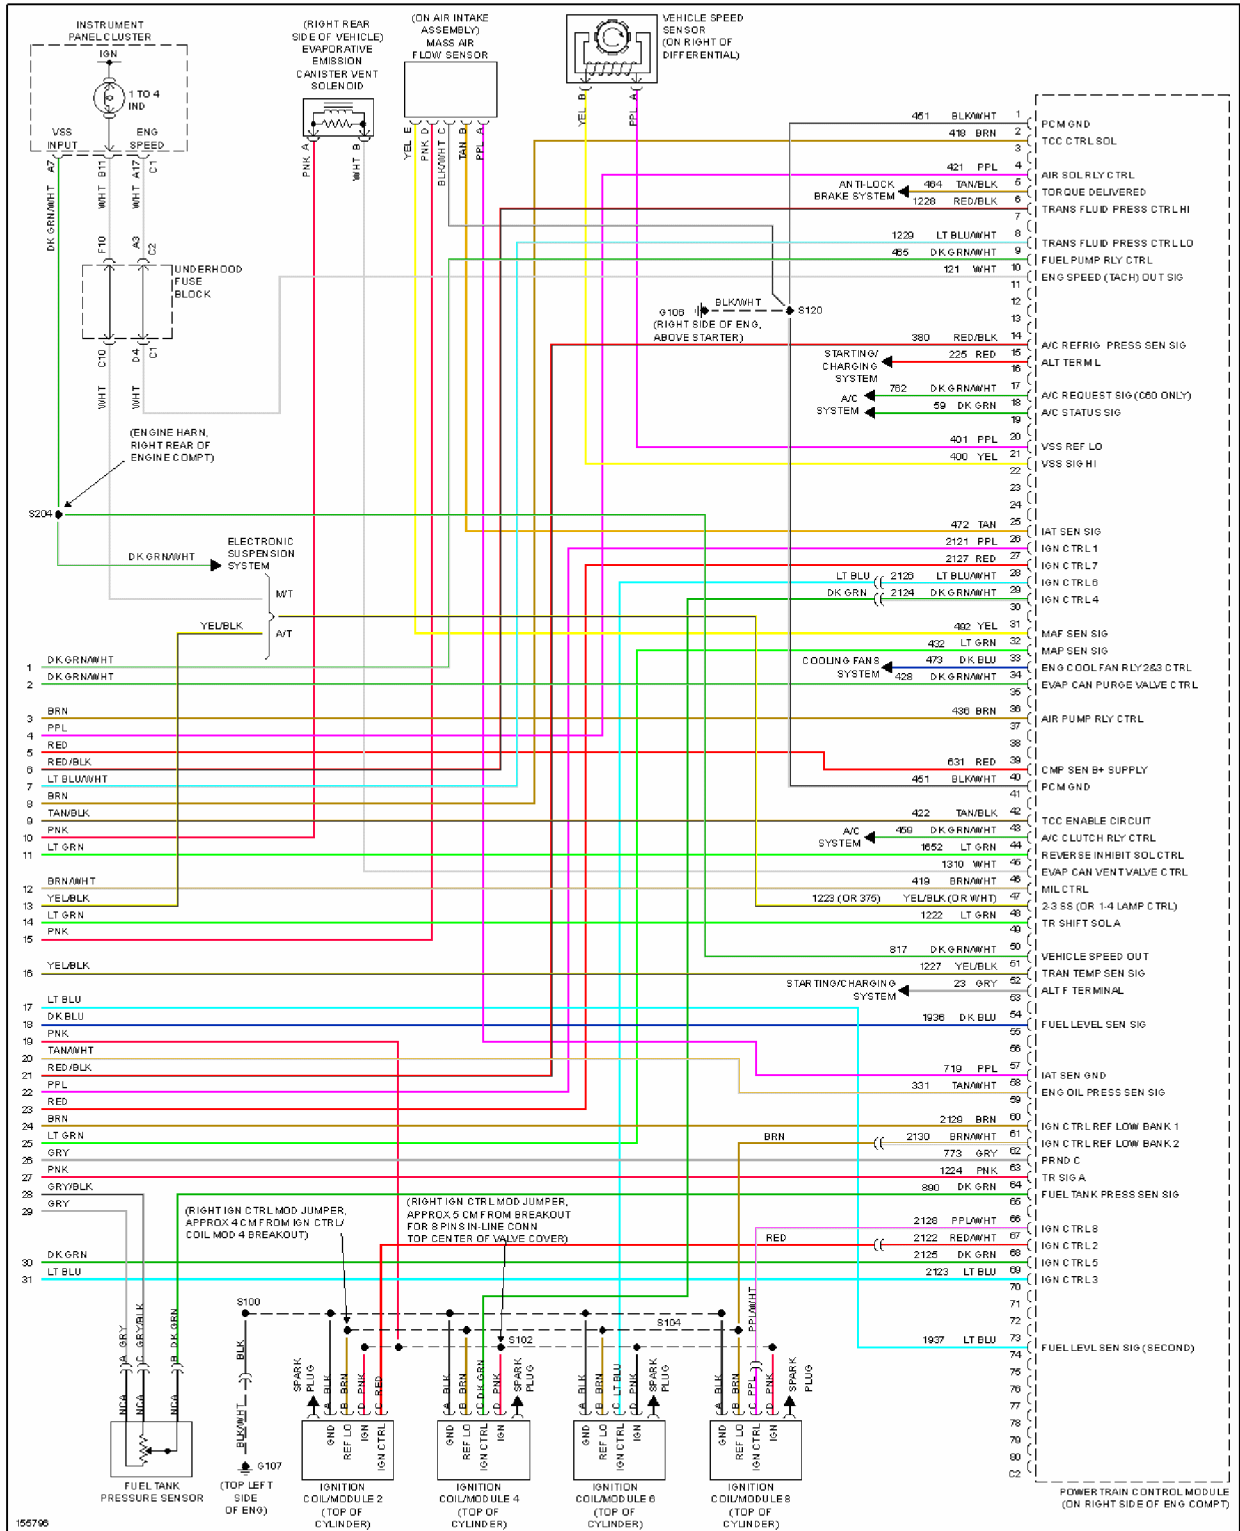

## 2002 SYSTEM WIRING DIAGRAMS CHEVROLET Corvette

Fig. 16: 5.7L VIN G, Engine Performance Circuits (4 of 4)