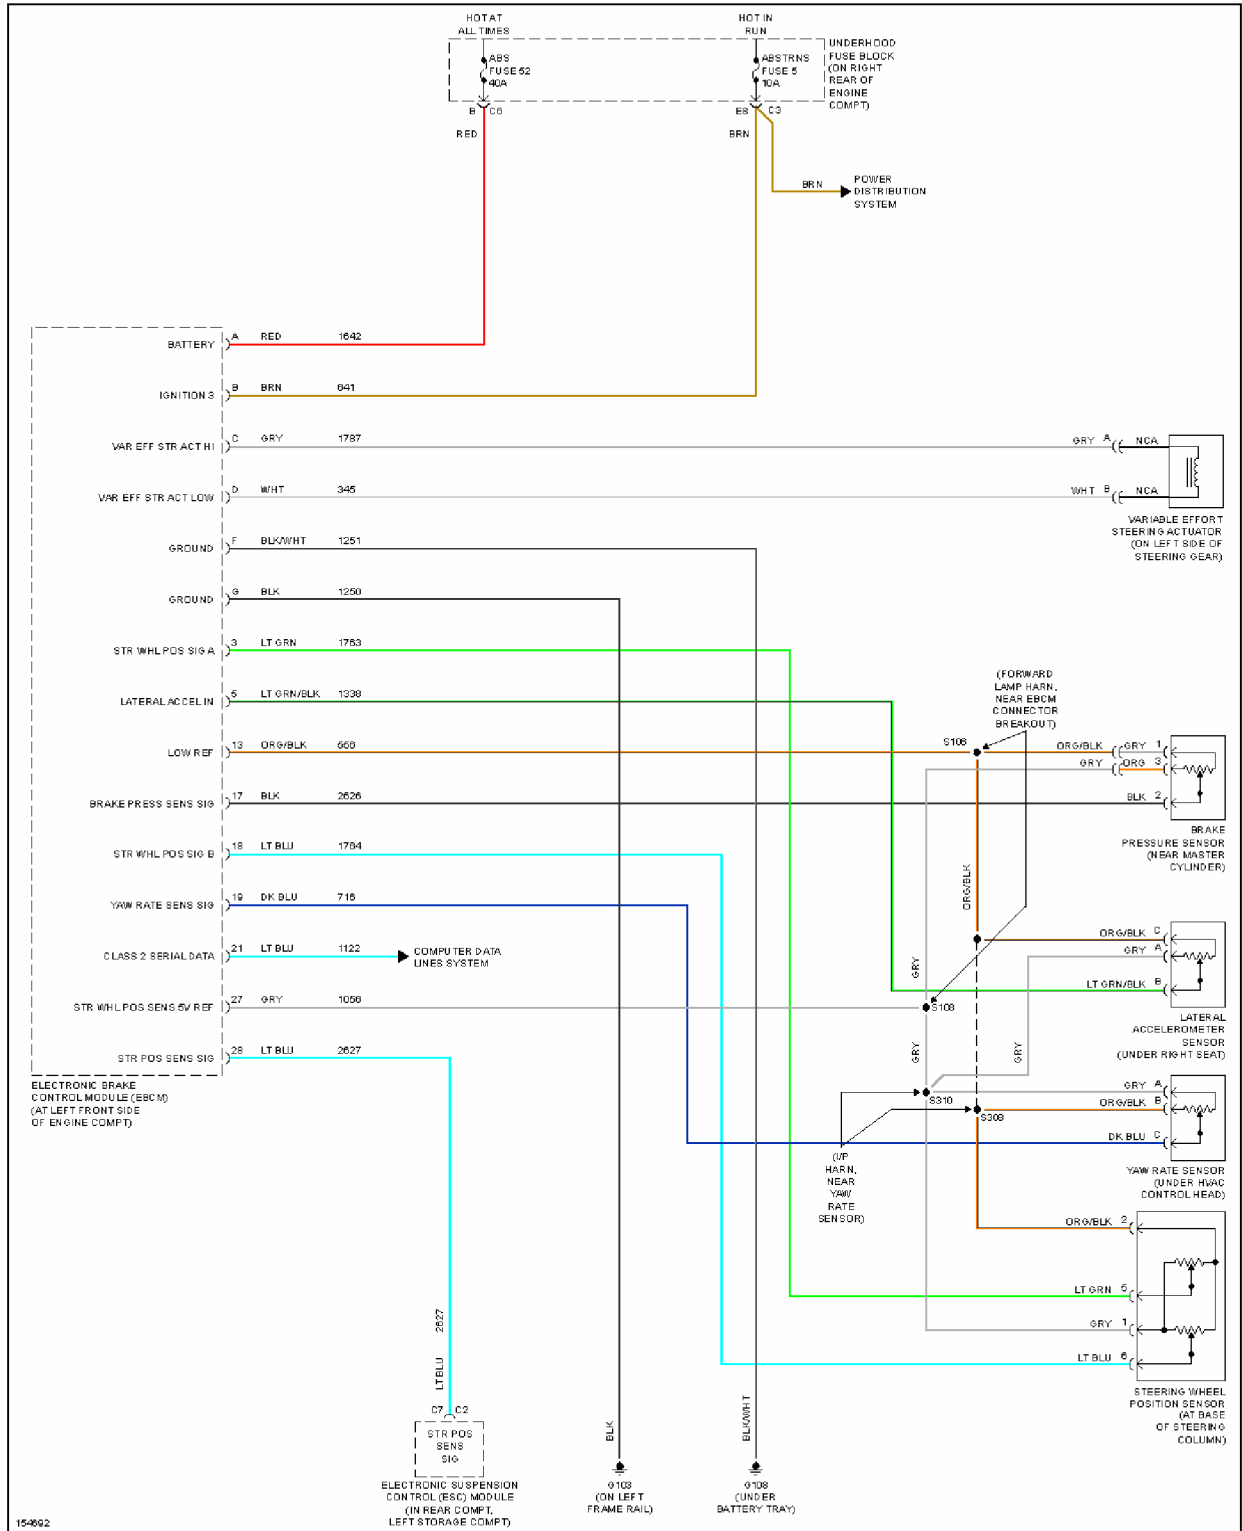

## 2002 SYSTEM WIRING DIAGRAMS CHEVROLET Corvette

Fig. 11: Electronic Power Steering Circuit