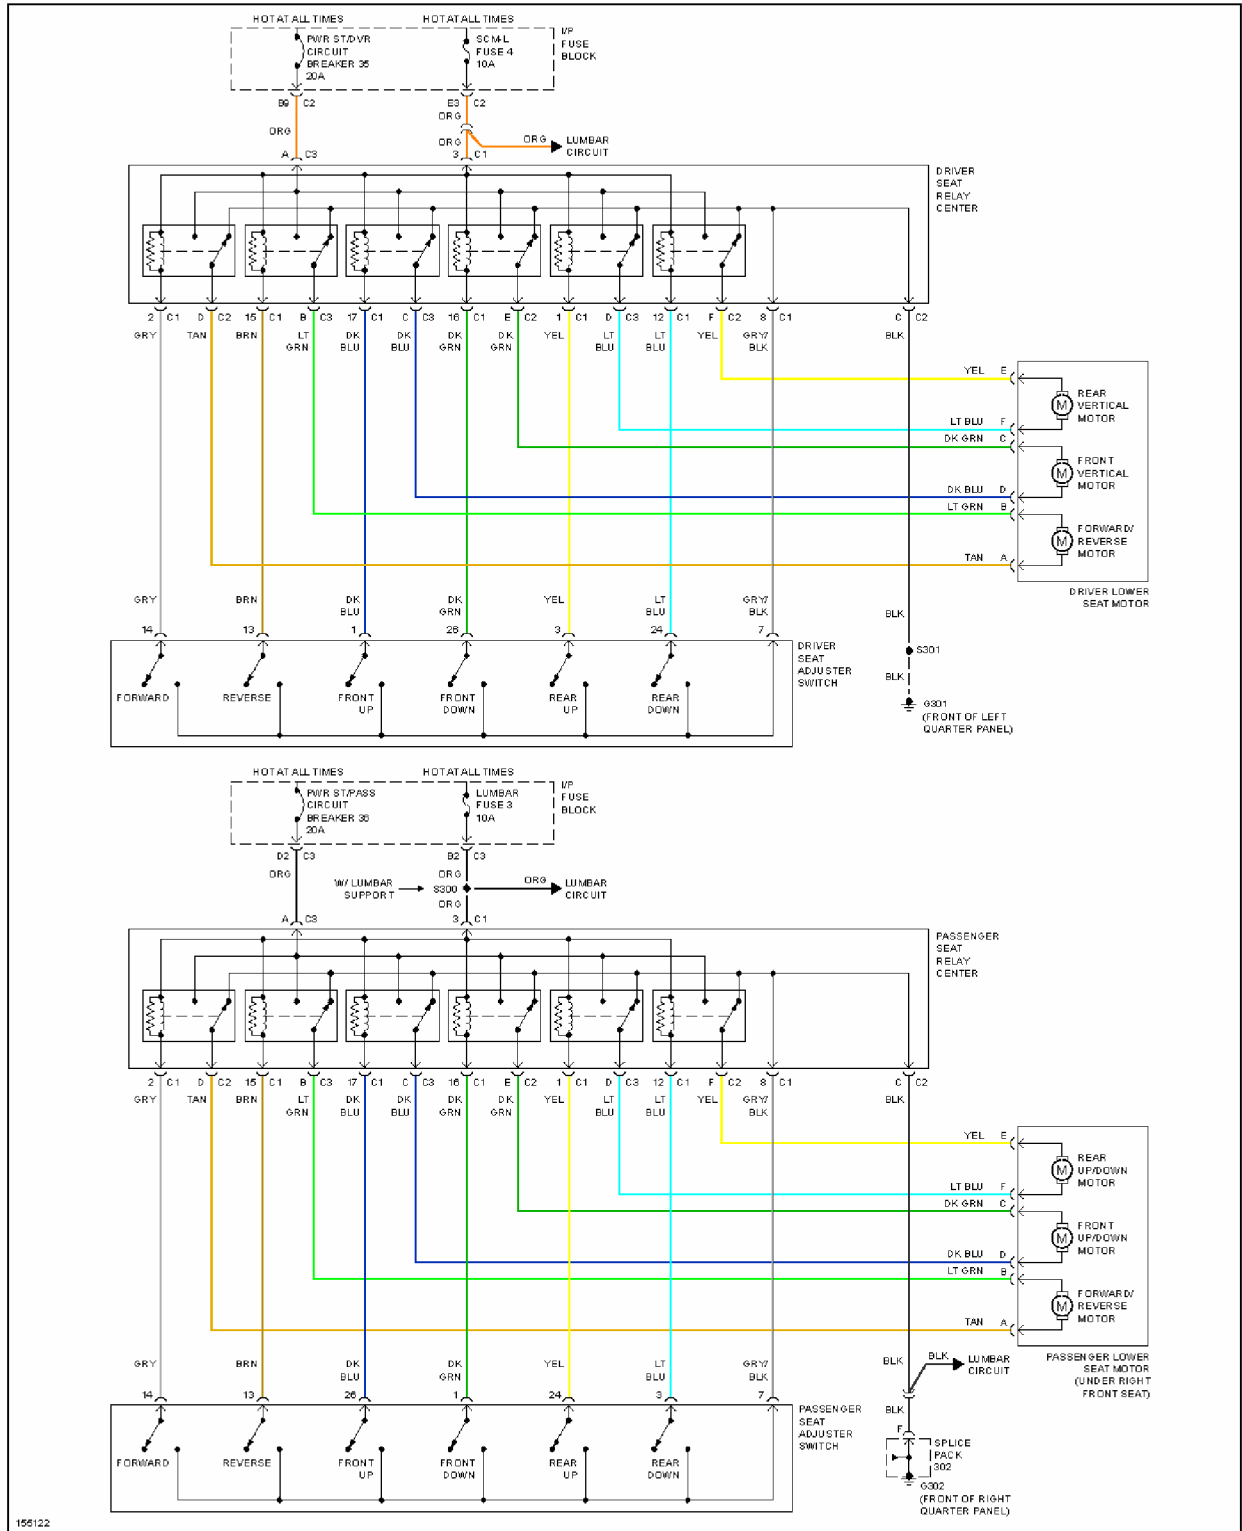

2002 Chevrolet Corvette

2002 SYSTEM WIRING DIAGRAMS CHEVROLET Corvette

Fig. 38: 6-Way Power Seat Circuit