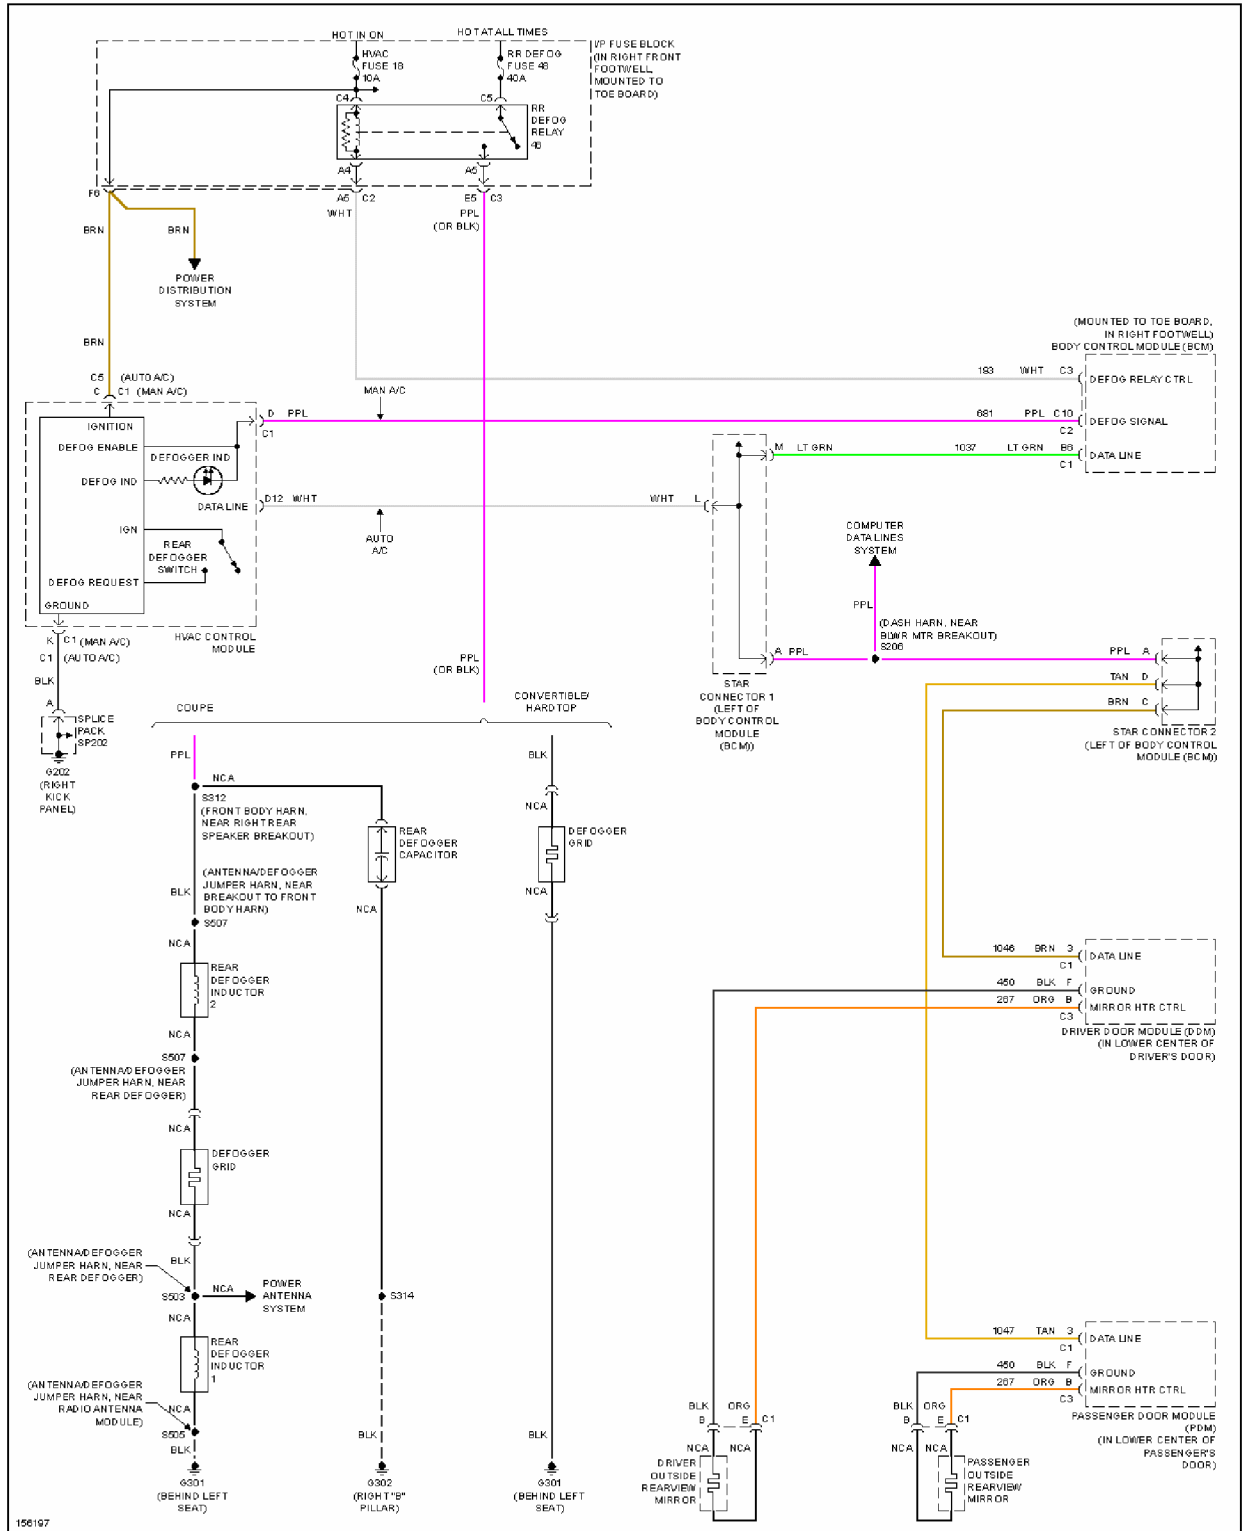

## 2002 SYSTEM WIRING DIAGRAMS CHEVROLET Corvette

Fig. 10: Defogger Circuit