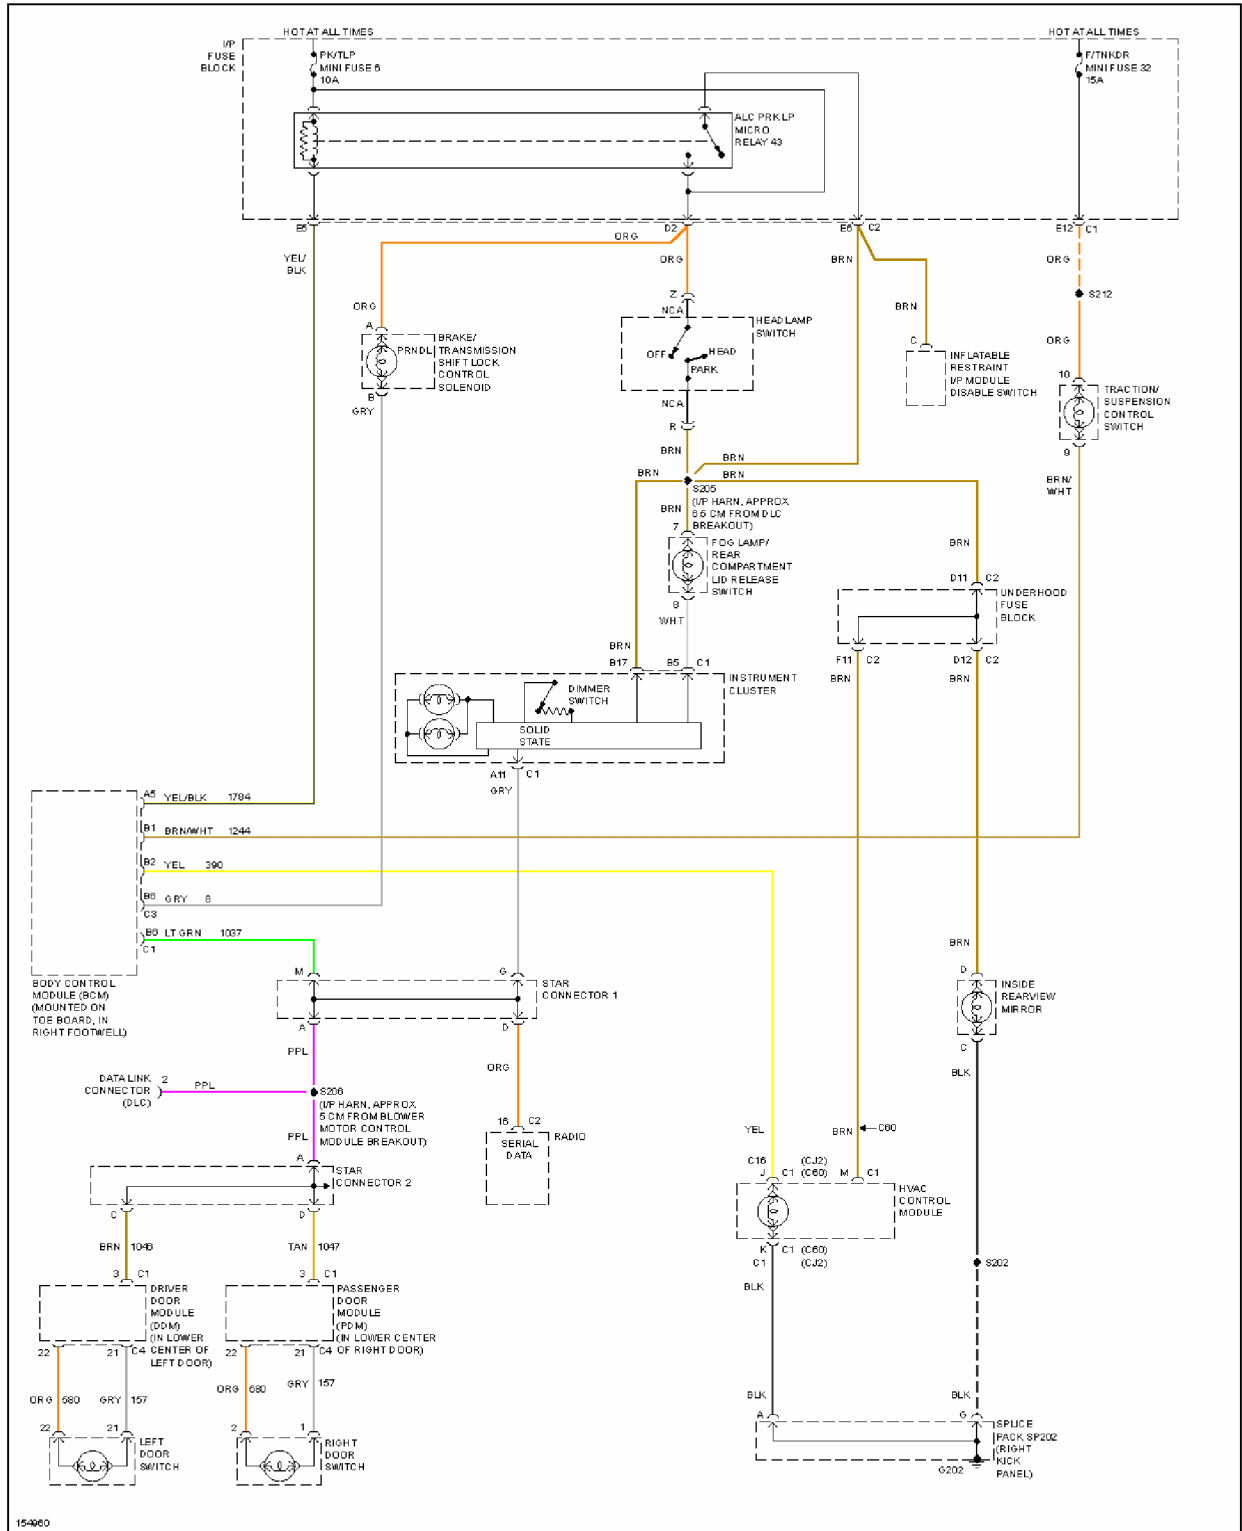

## 2002 SYSTEM WIRING DIAGRAMS CHEVROLET Corvette

Fig. 27: Instrument Illumination Circuit