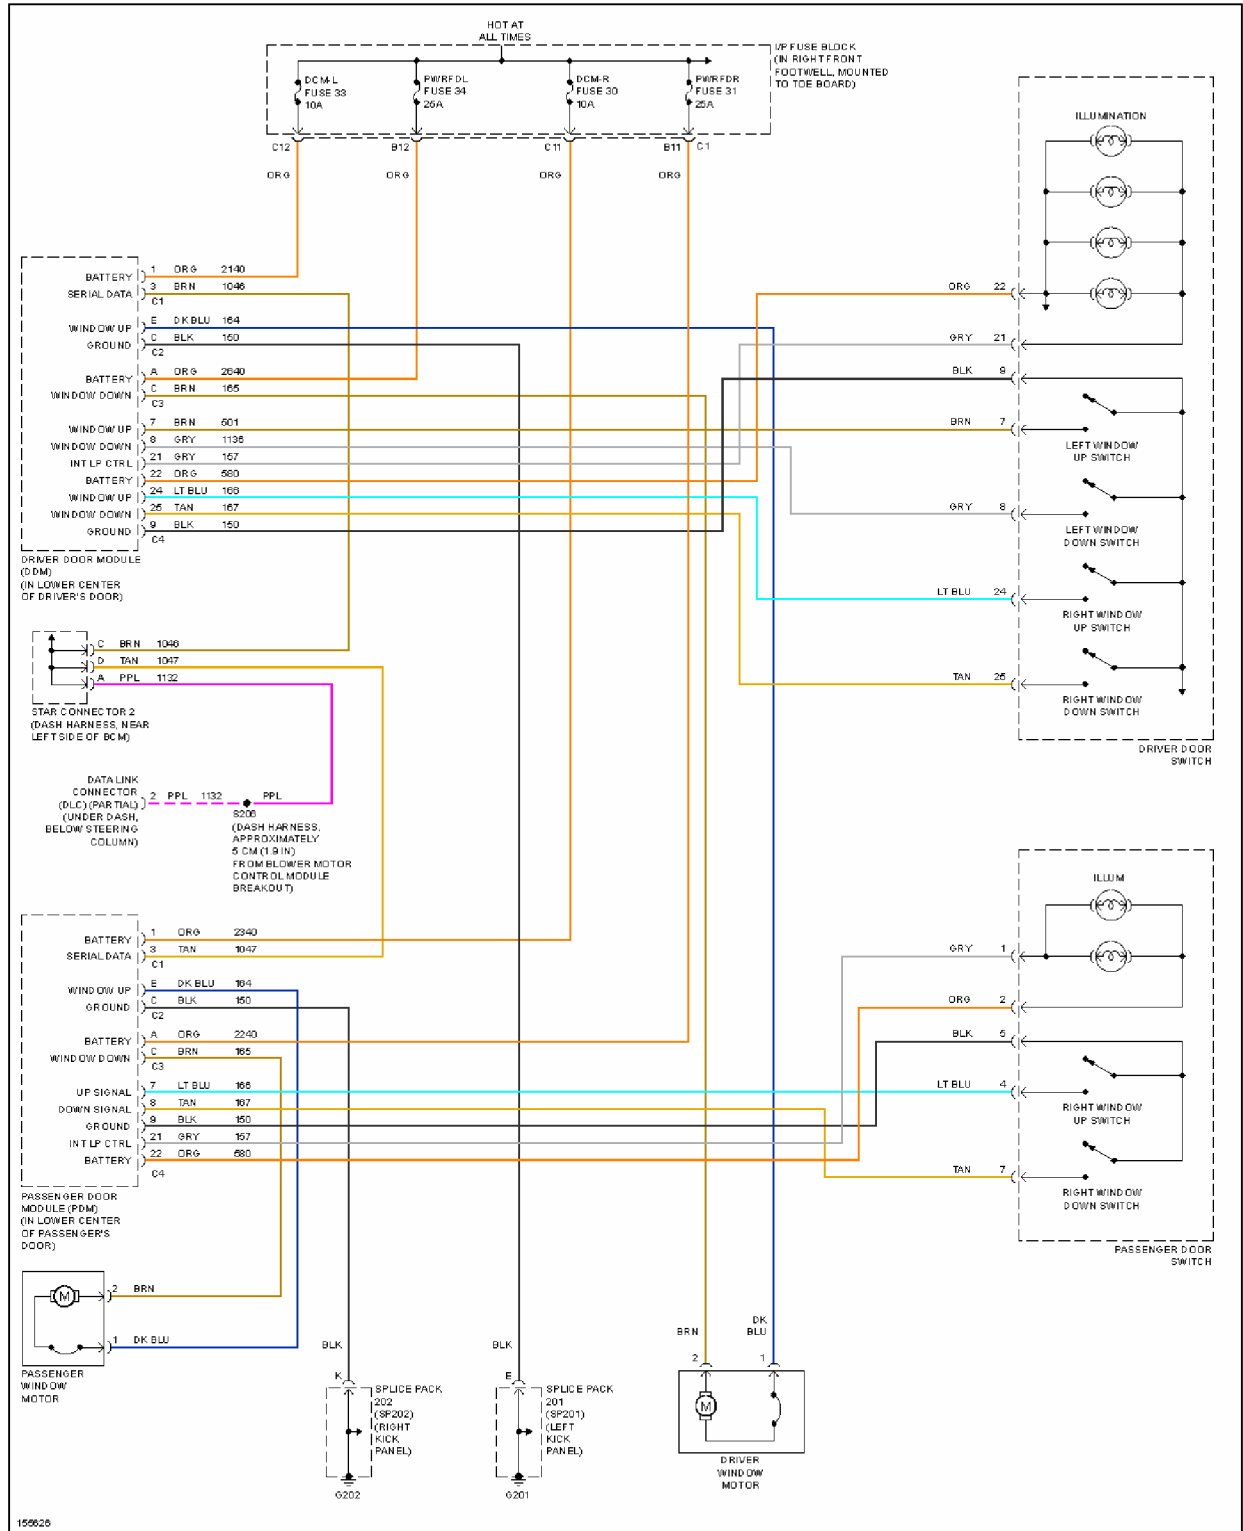

## 2002 SYSTEM WIRING DIAGRAMS CHEVROLET Corvette

Fig. 40: Power Window Circuit

RADIO