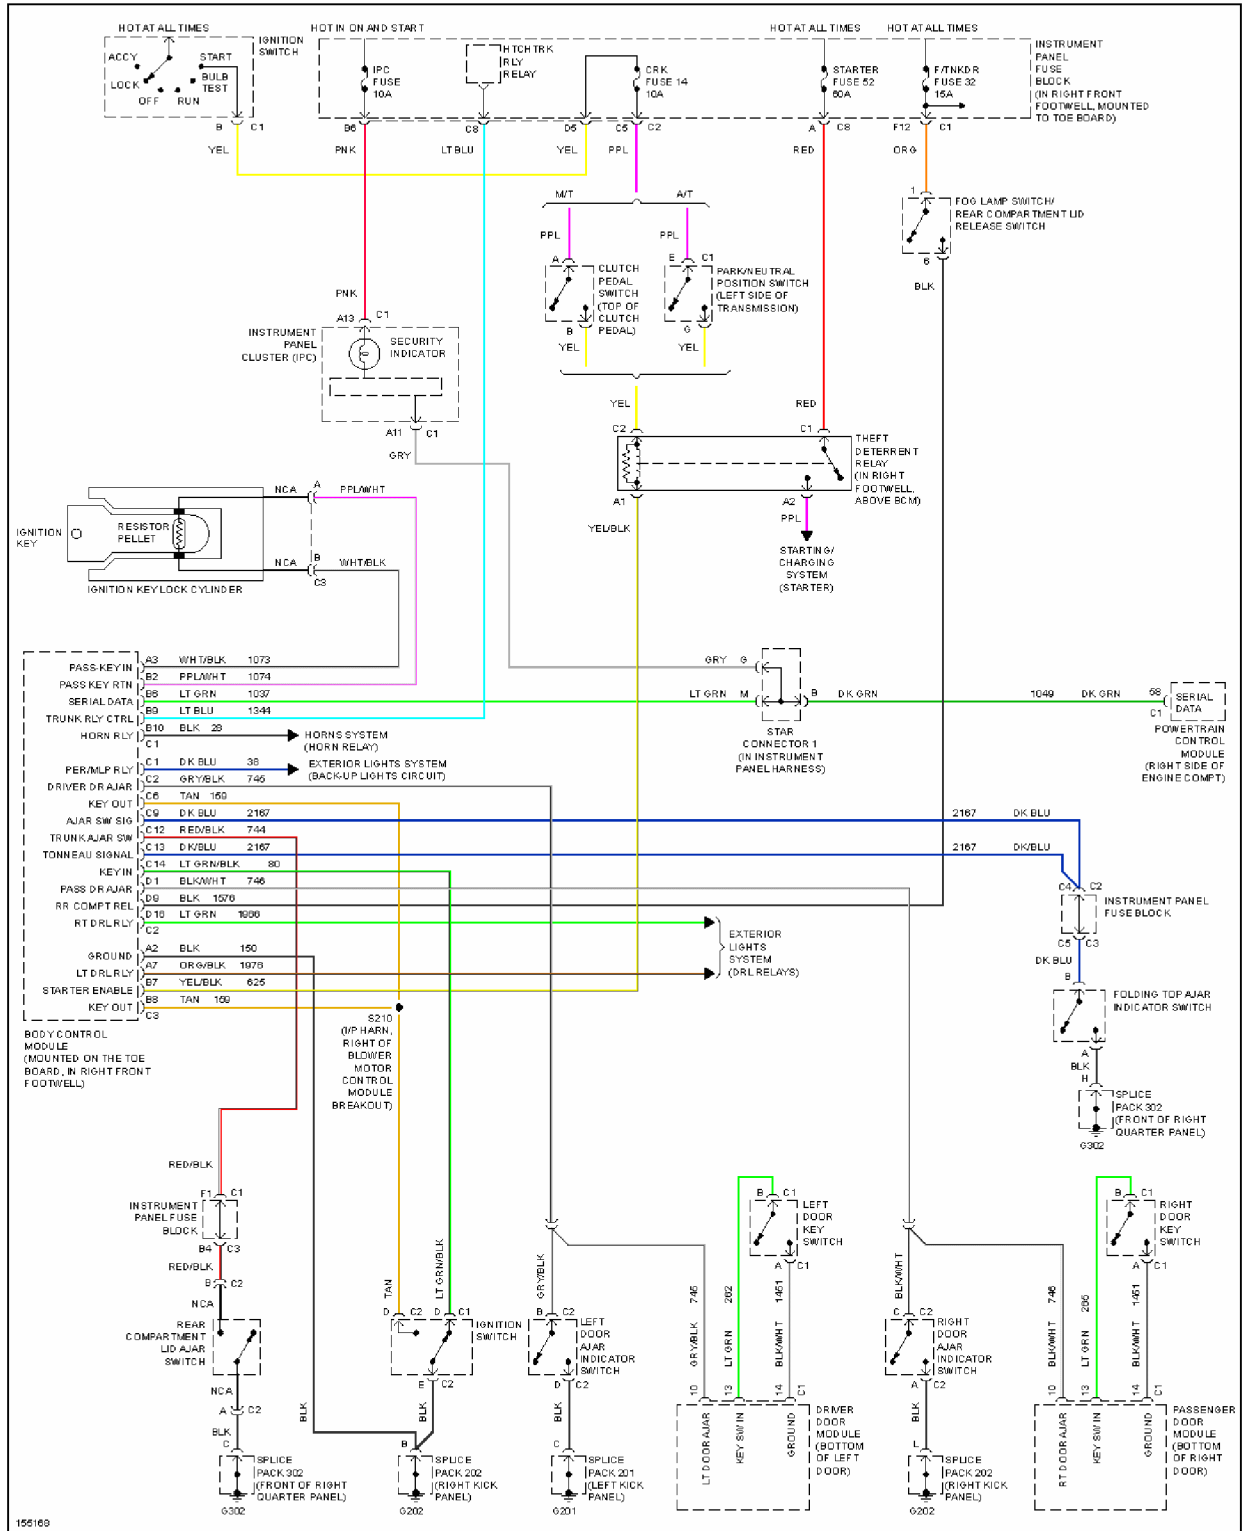

## 2002 SYSTEM WIRING DIAGRAMS CHEVROLET Corvette

Fig. 5: Anti-theft Circuit

### BODY COMPUTER