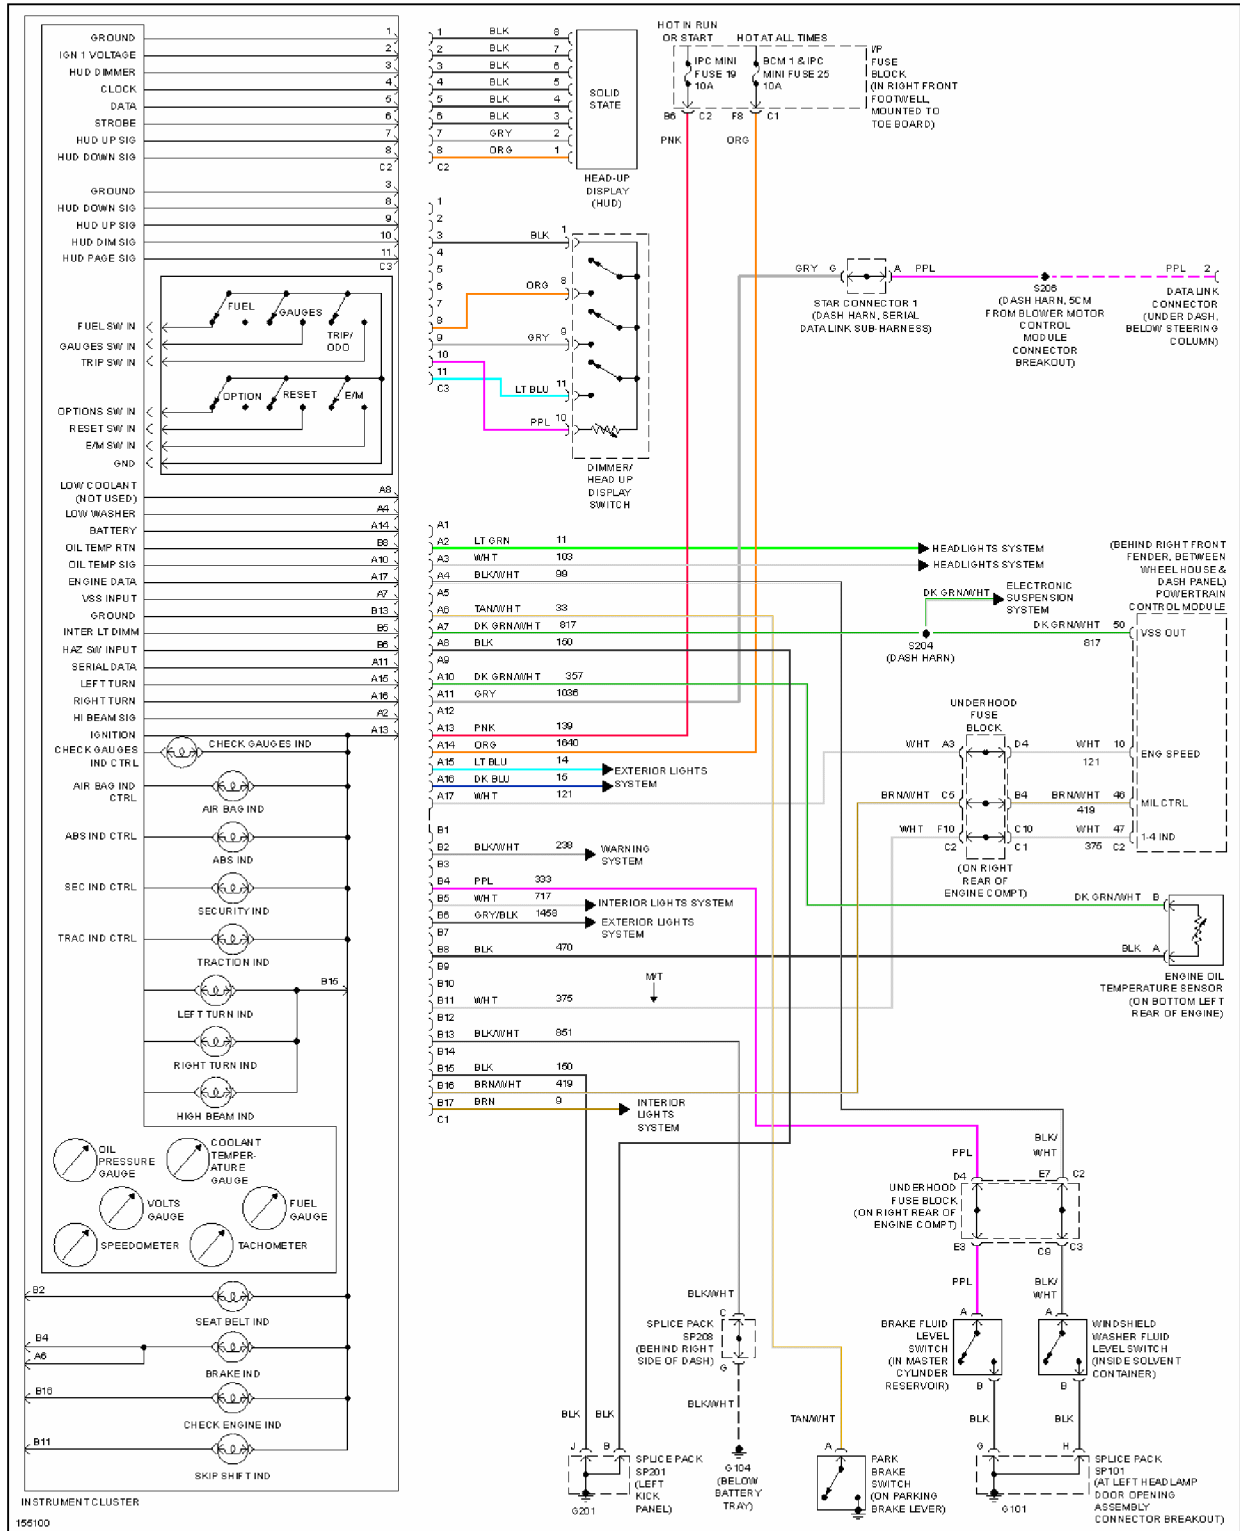

## 2002 SYSTEM WIRING DIAGRAMS CHEVROLET Corvette

Fig. 25: Instrument Cluster Circuit