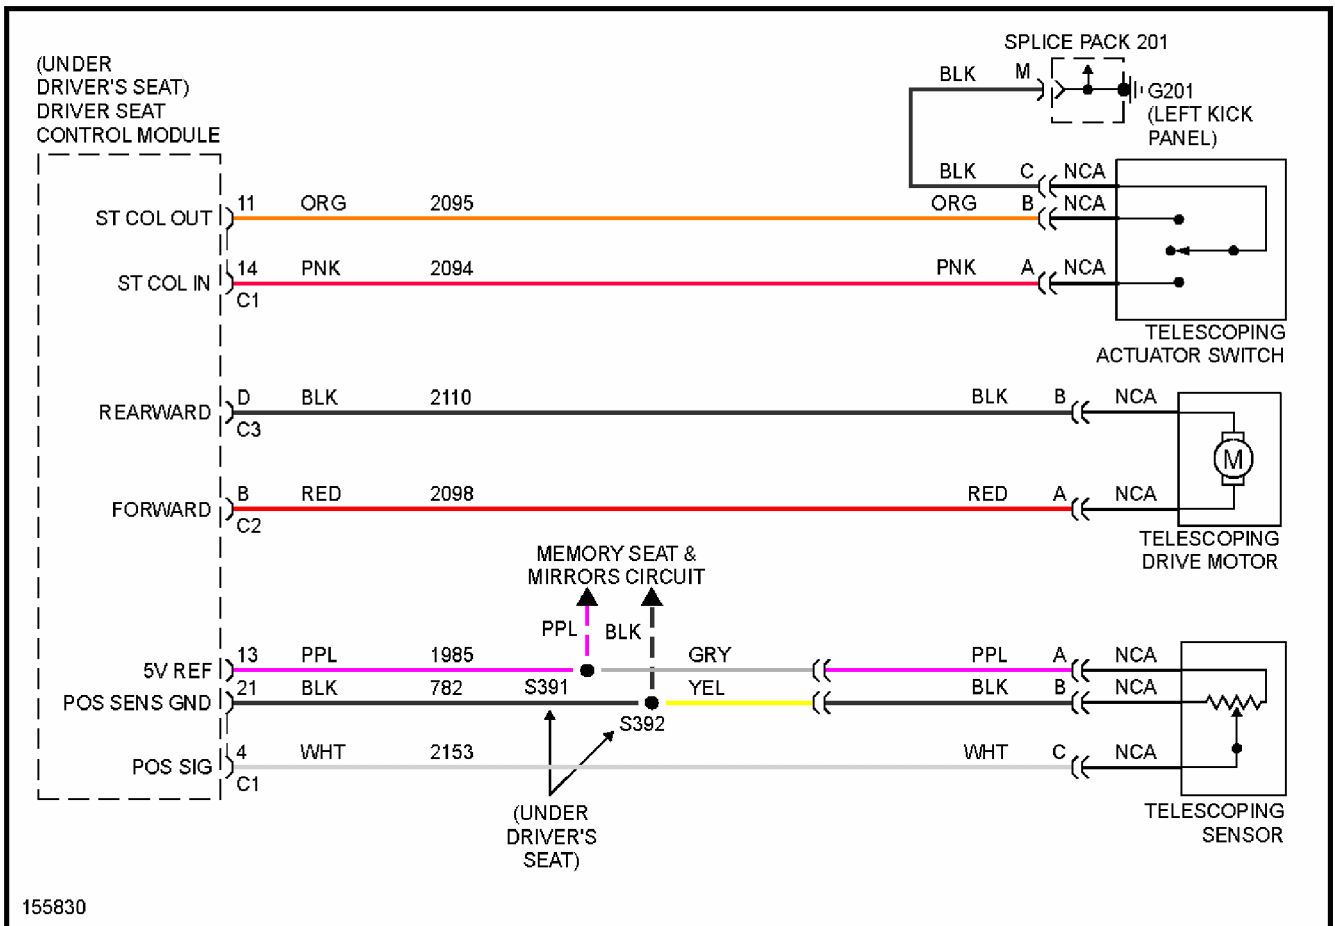

Fig. 28: Memory Seat & Mirrors Circuit

2002 Chevrolet Corvette

2002 SYSTEM WIRING DIAGRAMS CHEVROLET Corvette

Fig. 29: Steering Column Memory Circuit

POWER ANTENNA