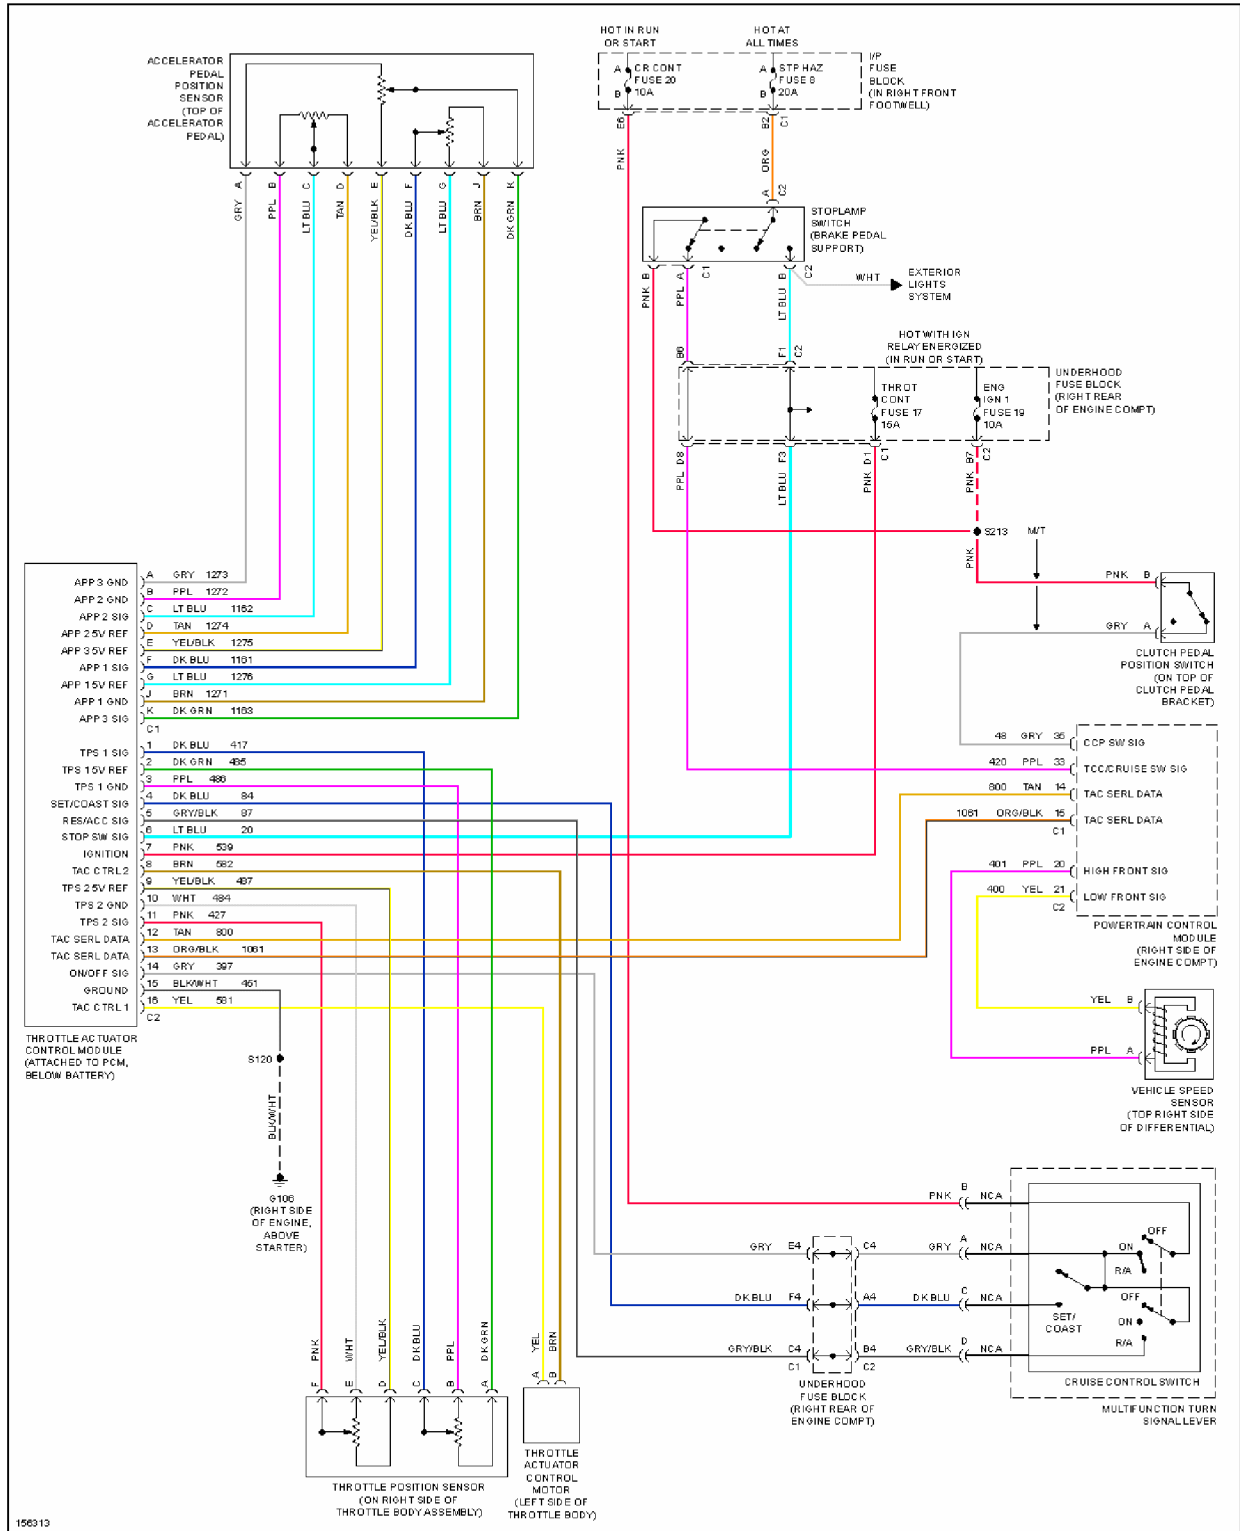

## 2002 SYSTEM WIRING DIAGRAMS CHEVROLET Corvette

Fig. 9: Cruise Control Circuit

DEFOGGERS