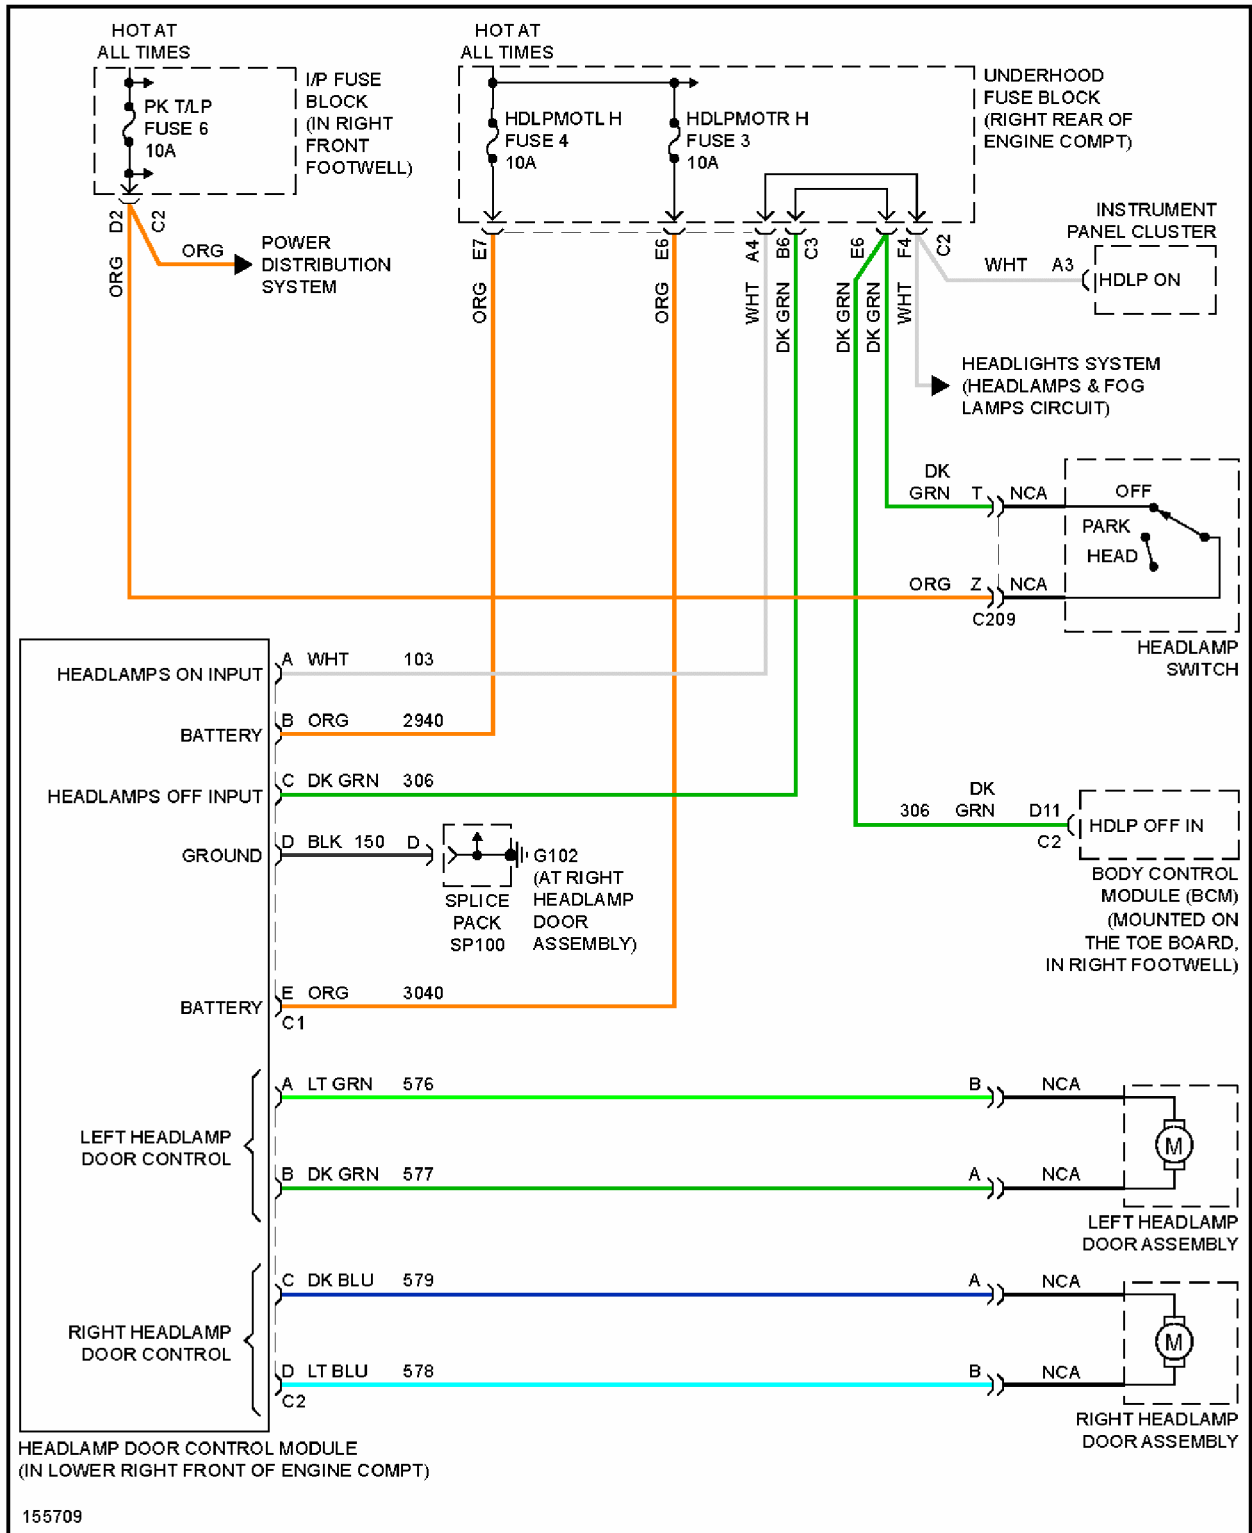

2002 Chevrolet Corvette

2002 SYSTEM WIRING DIAGRAMS CHEVROLET Corvette

Fig. 22: Headlamp Doors Circuit