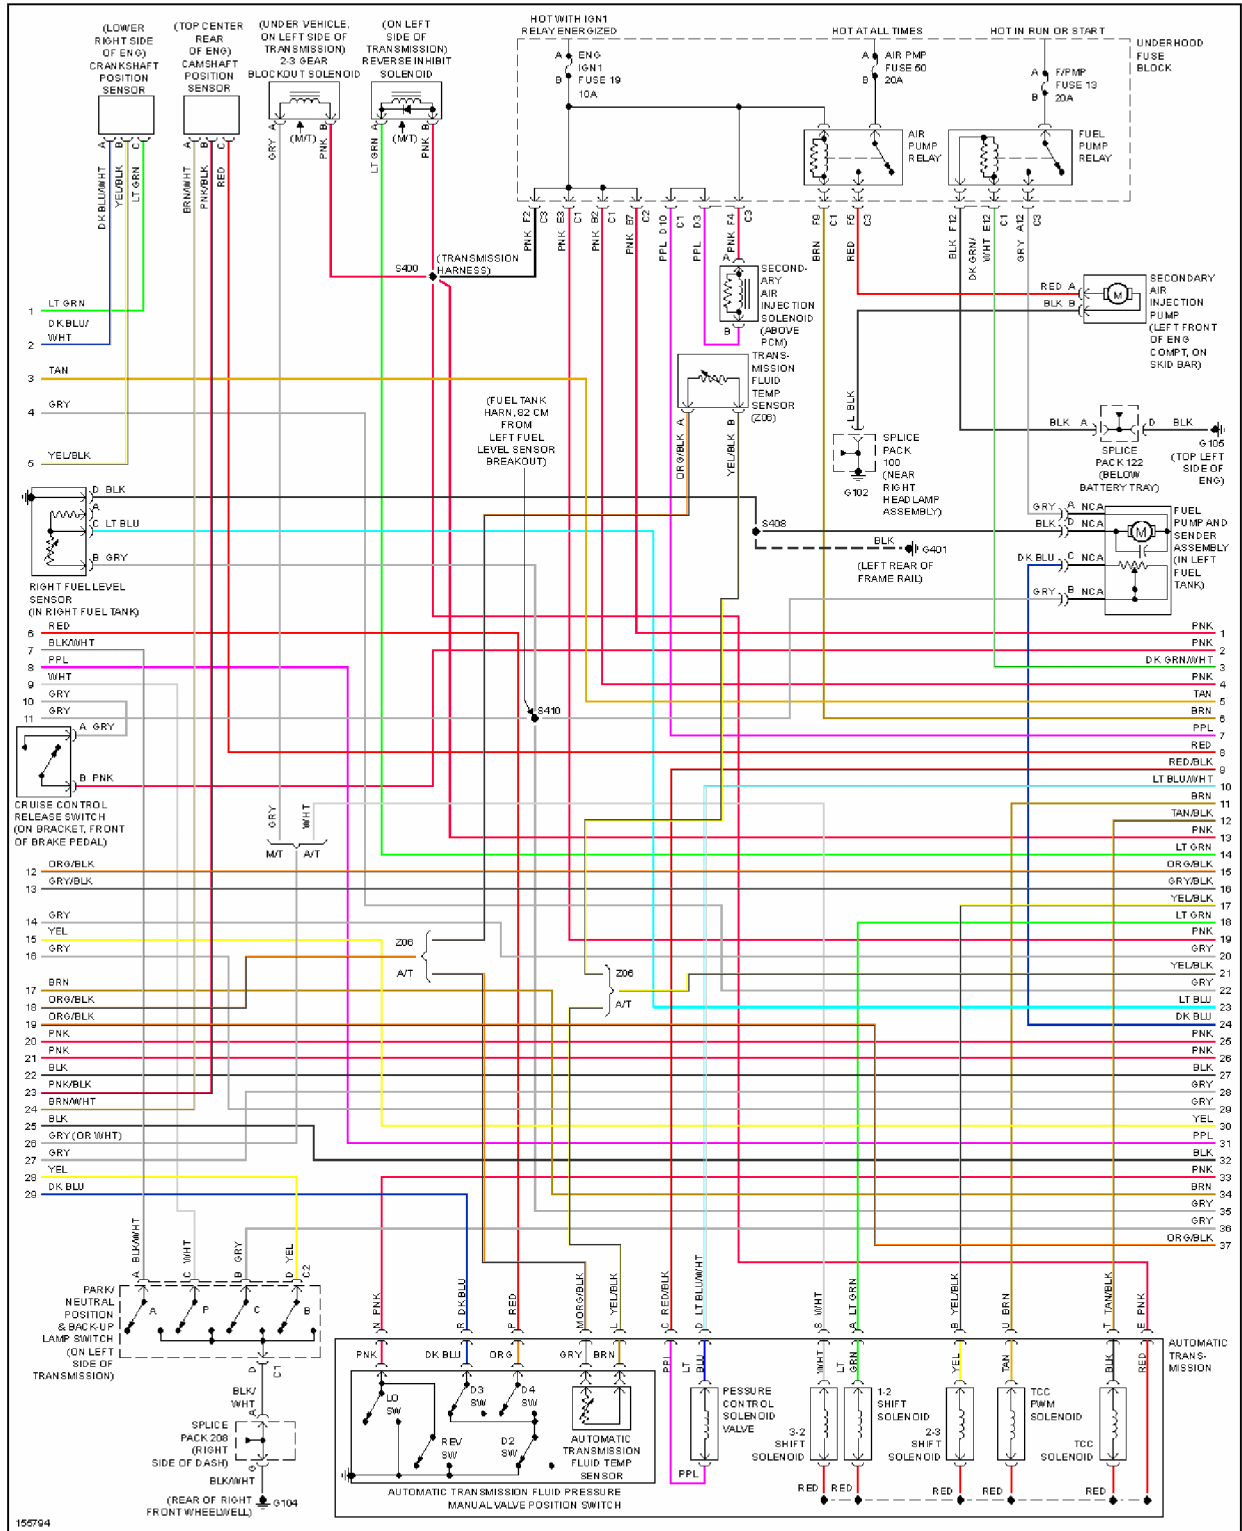

## 2002 SYSTEM WIRING DIAGRAMS CHEVROLET Corvette

Fig. 14: 5.7L VIN G, Engine Performance Circuits (2 of 4)