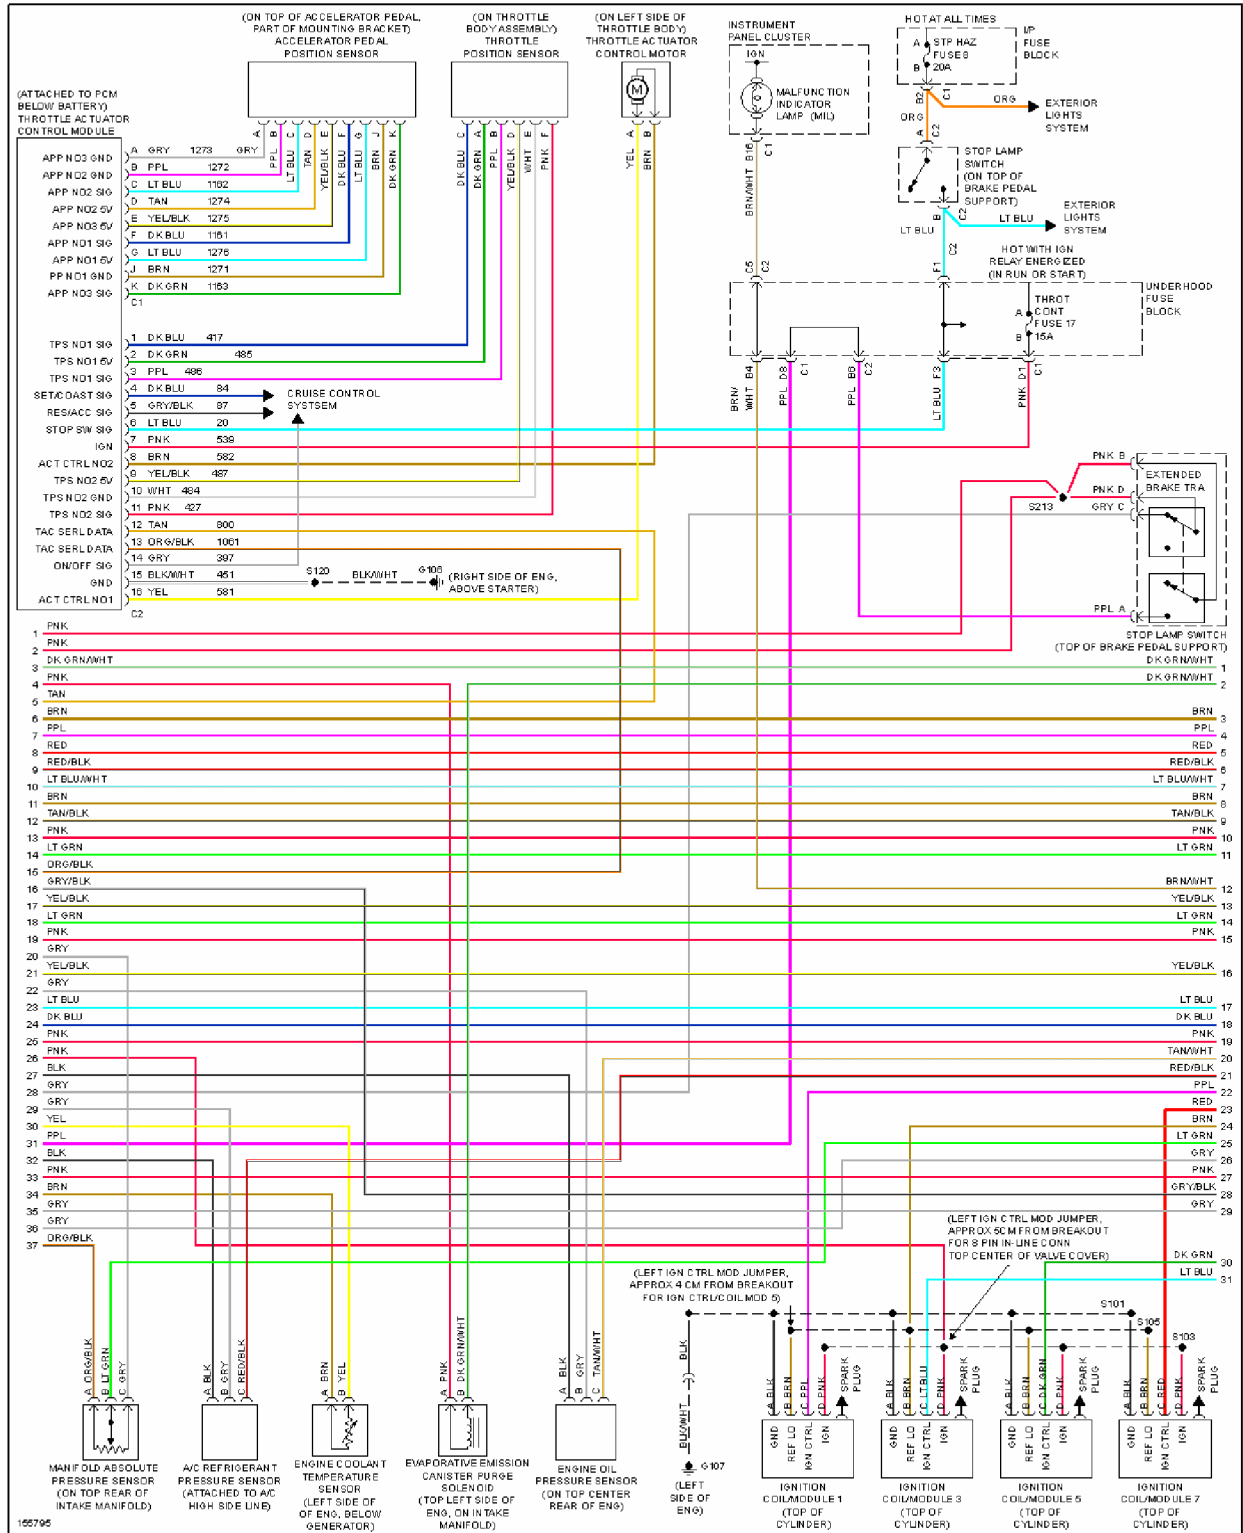

## 2002 SYSTEM WIRING DIAGRAMS CHEVROLET Corvette

Fig. 15: 5.7L VIN G, Engine Performance Circuits (3 of 4)