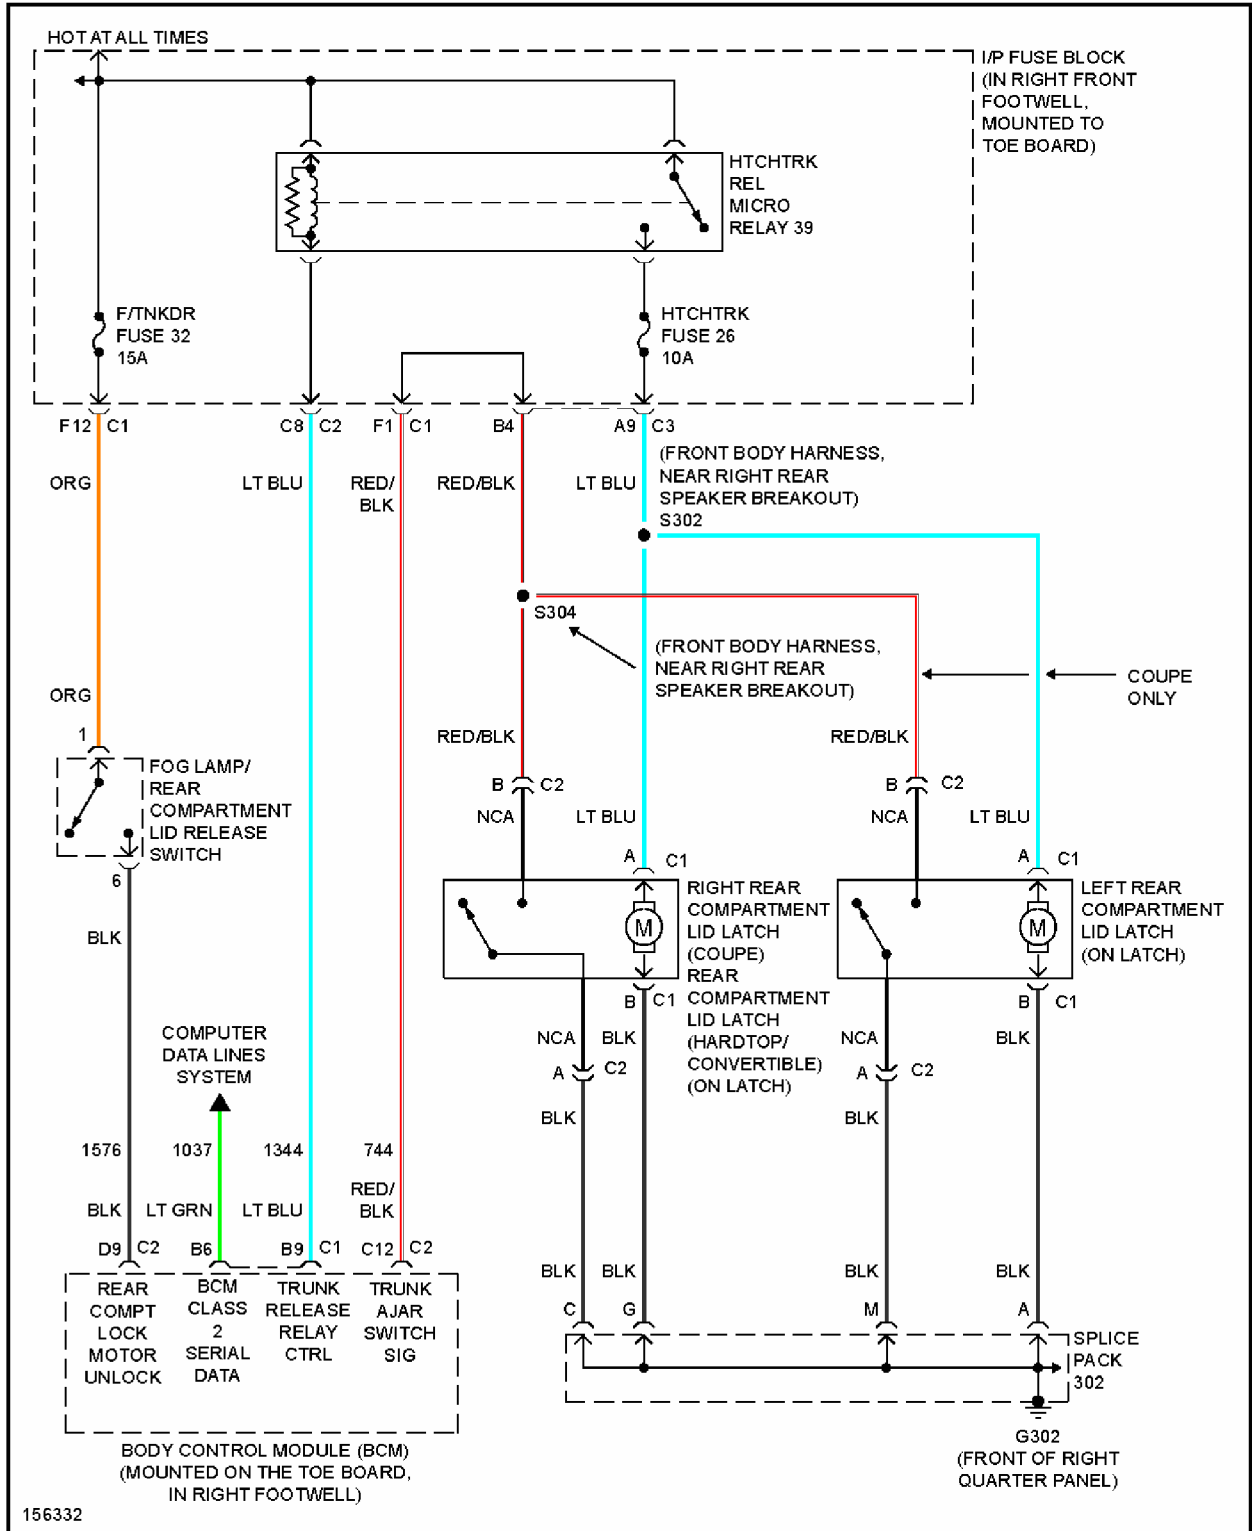

Fig. 49: Fuel Door Release Circuit

2002 Chevrolet Corvette

2002 SYSTEM WIRING DIAGRAMS CHEVROLET Corvette

Fig. 50: Hatch Release Circuit

WARNING SYSTEMS