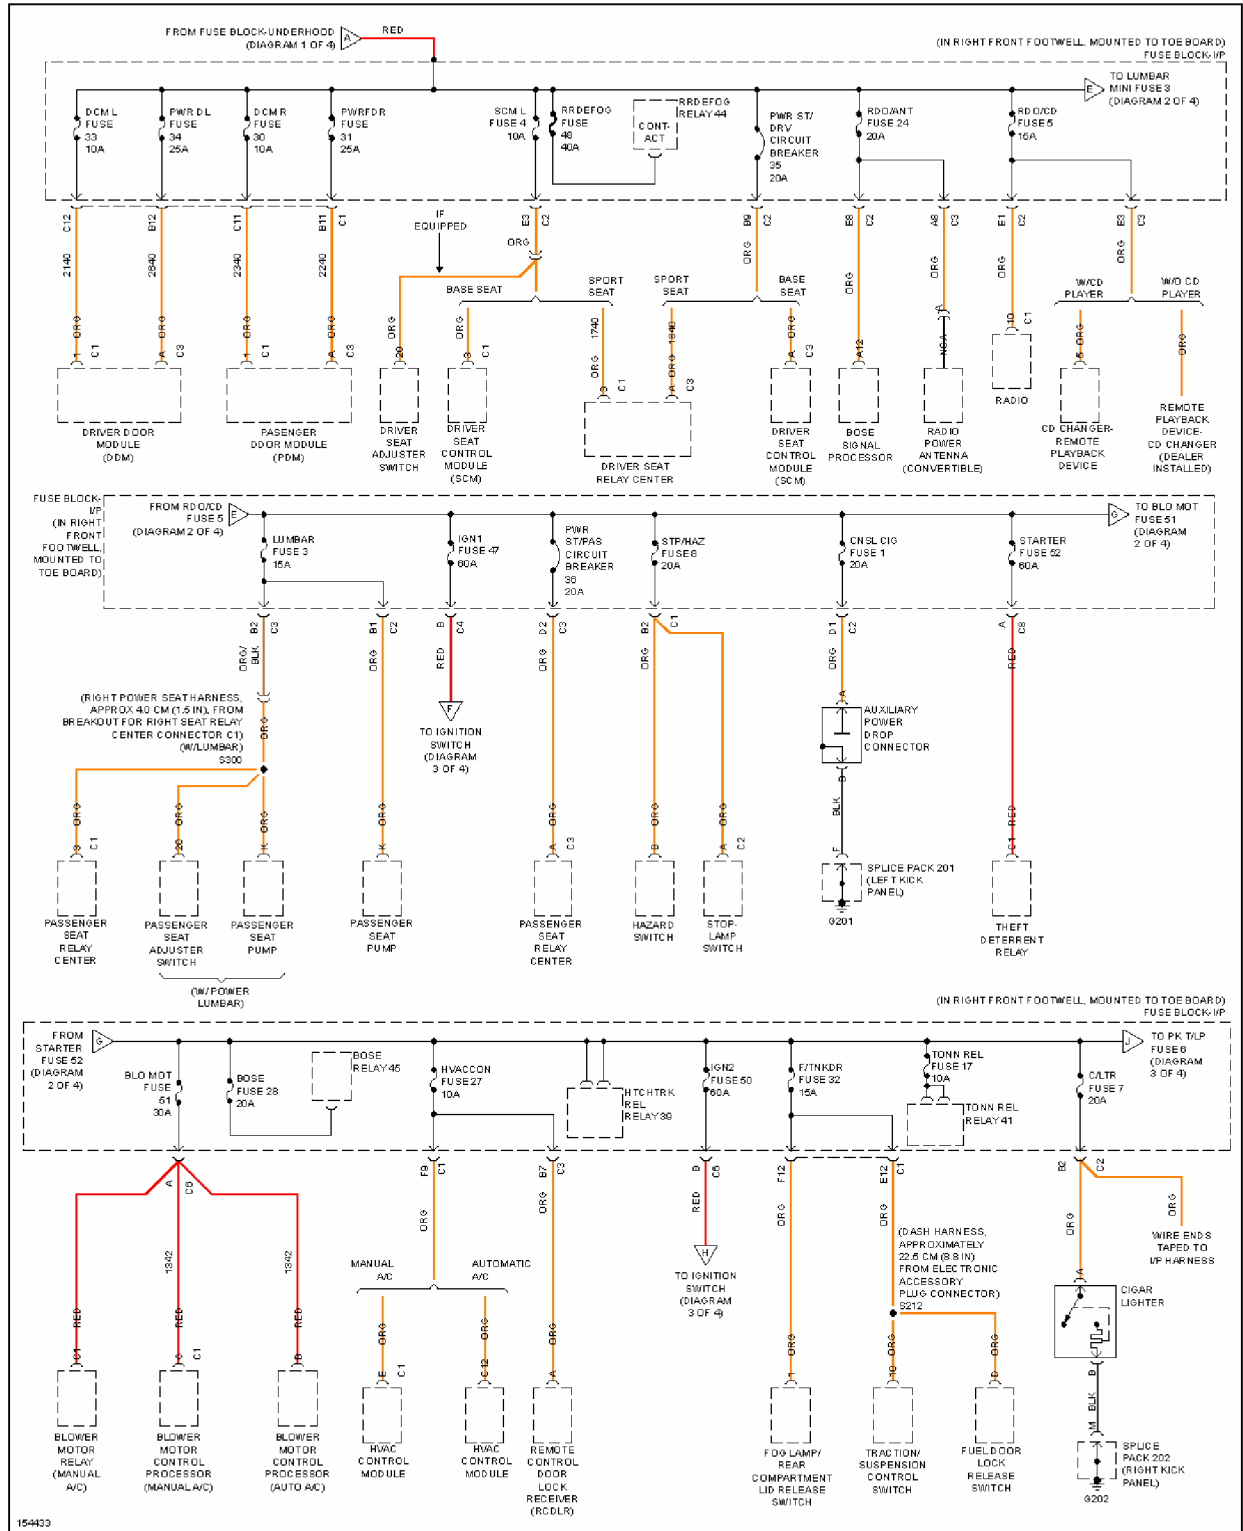

## 2002 SYSTEM WIRING DIAGRAMS CHEVROLET Corvette

Fig. 32: Power Distribution Circuit (2 of 4)