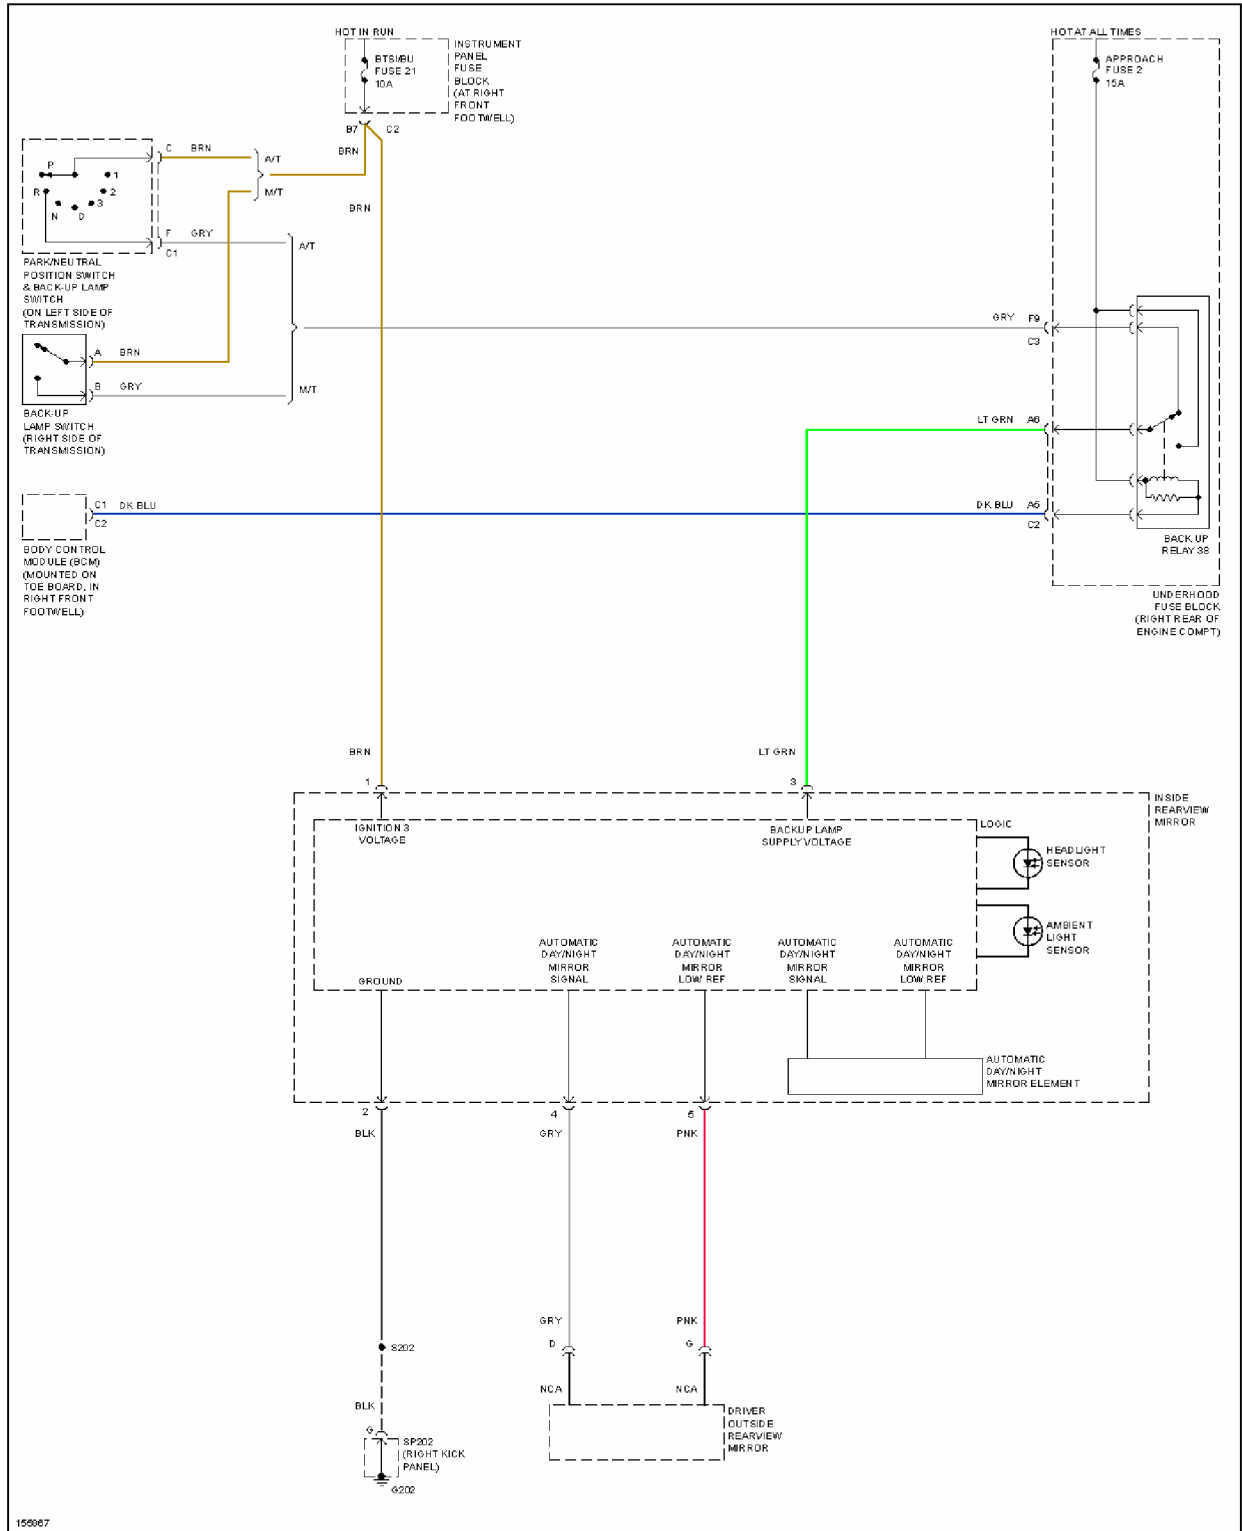

2002 Chevrolet Corvette

2002 SYSTEM WIRING DIAGRAMS CHEVROLET Corvette