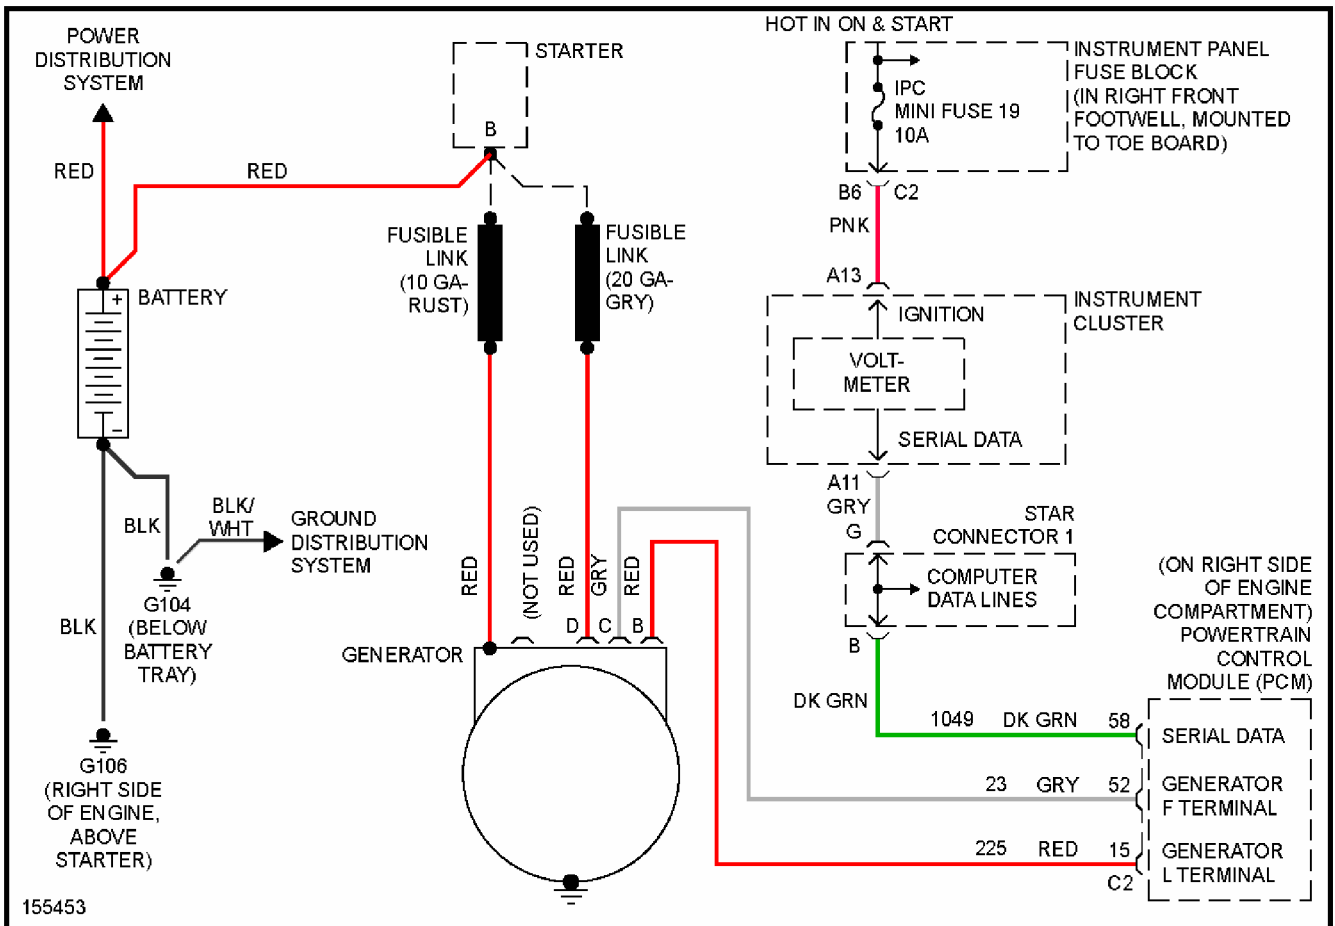

2002 Chevrolet Corvette

2002 SYSTEM WIRING DIAGRAMS CHEVROLET Corvette