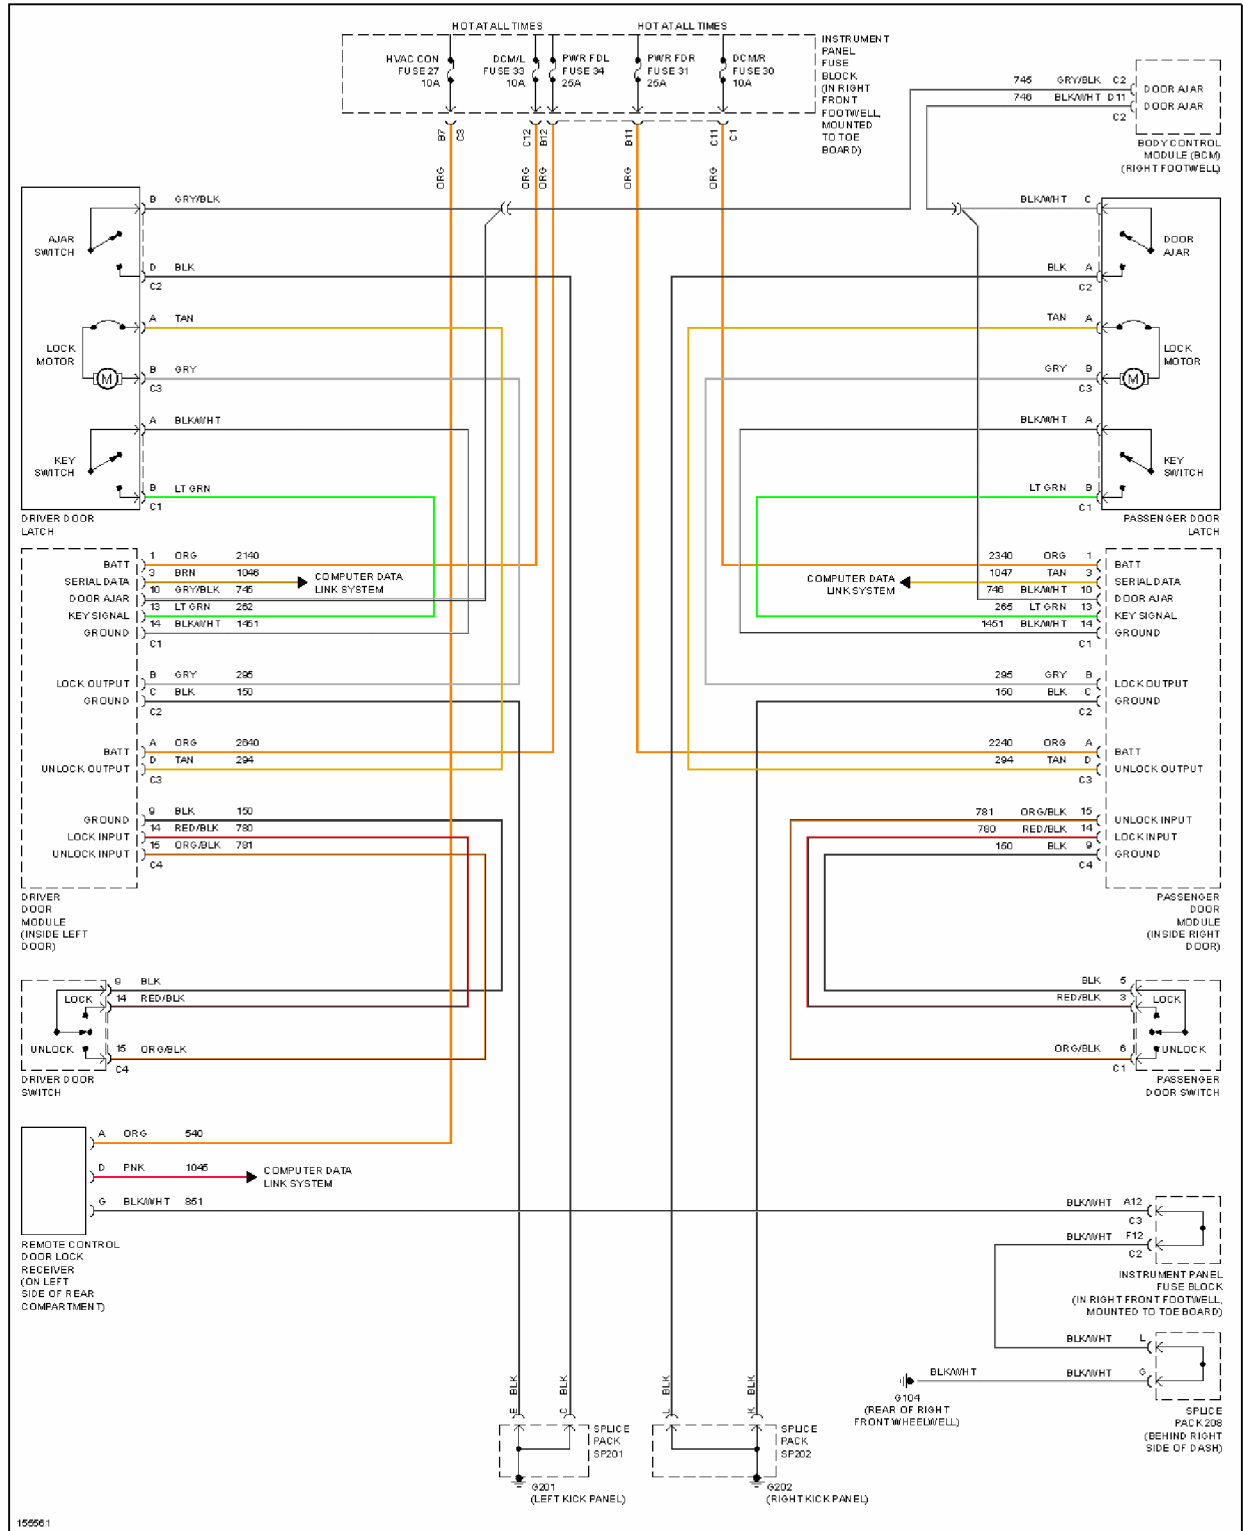

## 2002 SYSTEM WIRING DIAGRAMS CHEVROLET Corvette

Fig. 35: Power Door Lock Circuit