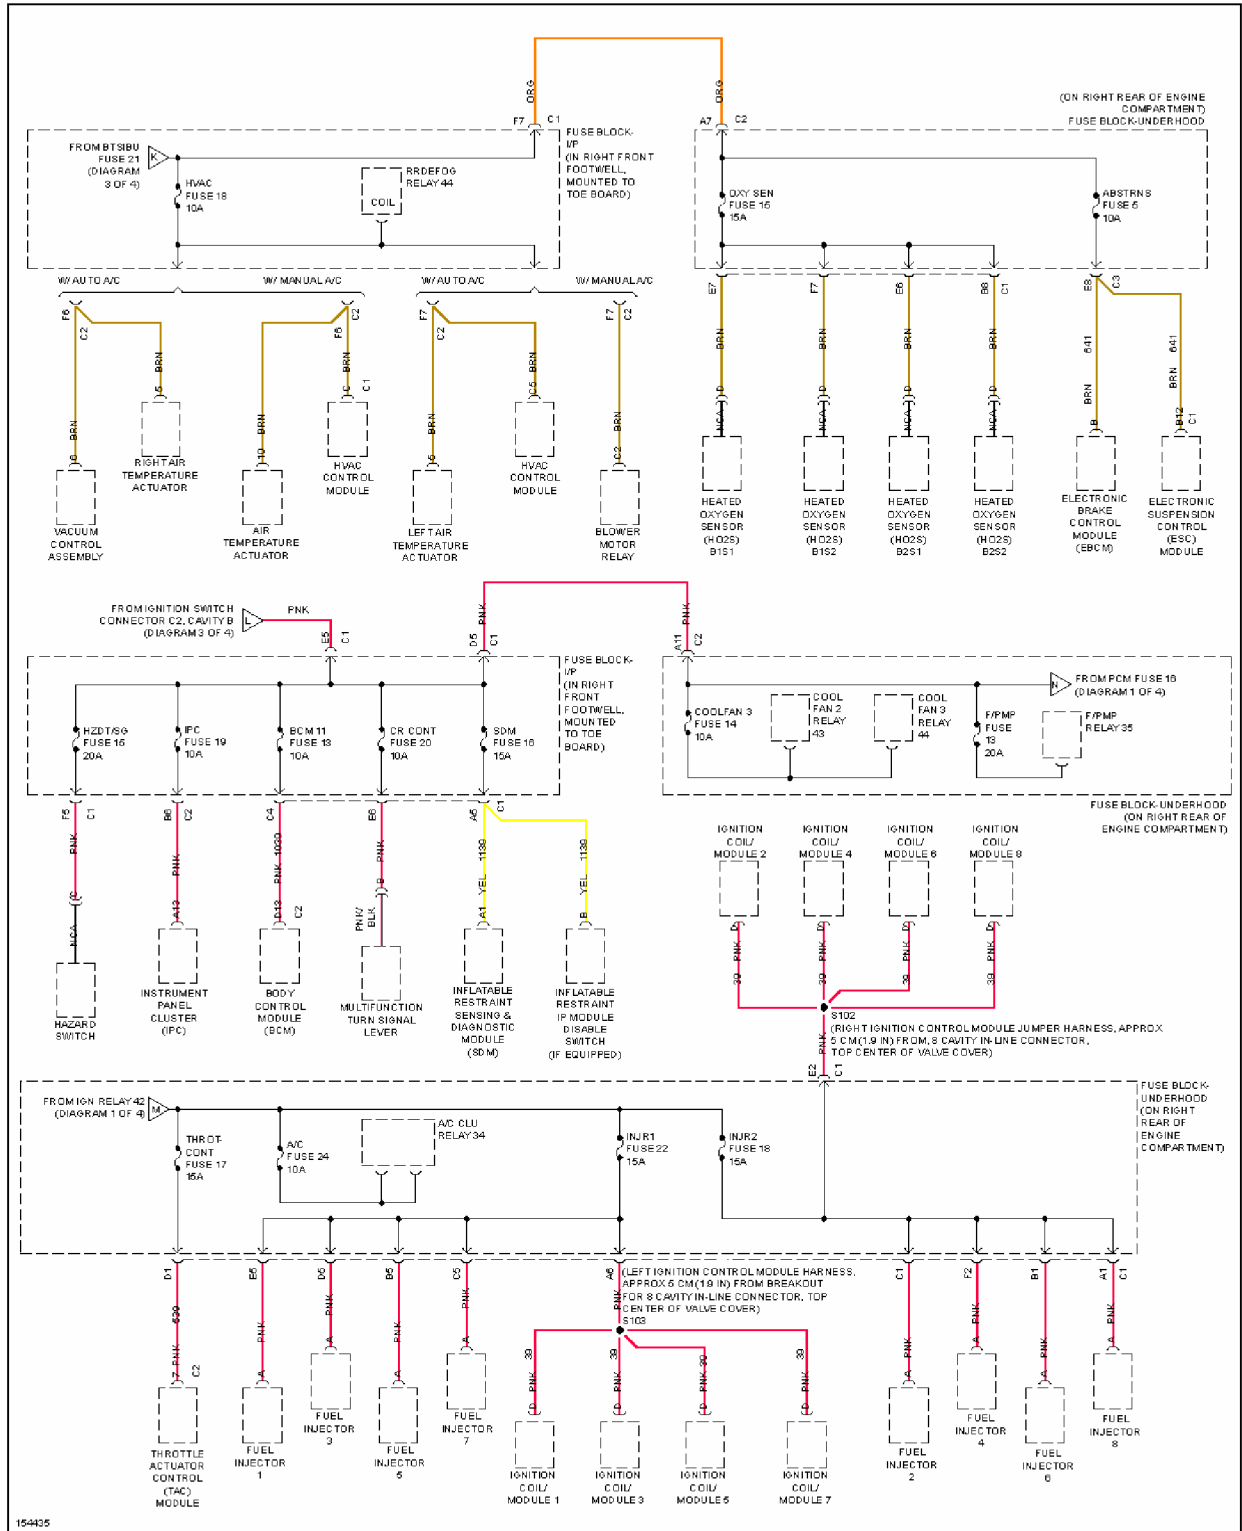

Fig. 33: Power Distribution Circuit (3 of 4)

2002 Chevrolet Corvette

2002 SYSTEM WIRING DIAGRAMS CHEVROLET Corvette

154425

Fig. 34: Power Distribution Circuit (4 of 4)

POWER DOOR LOCKS