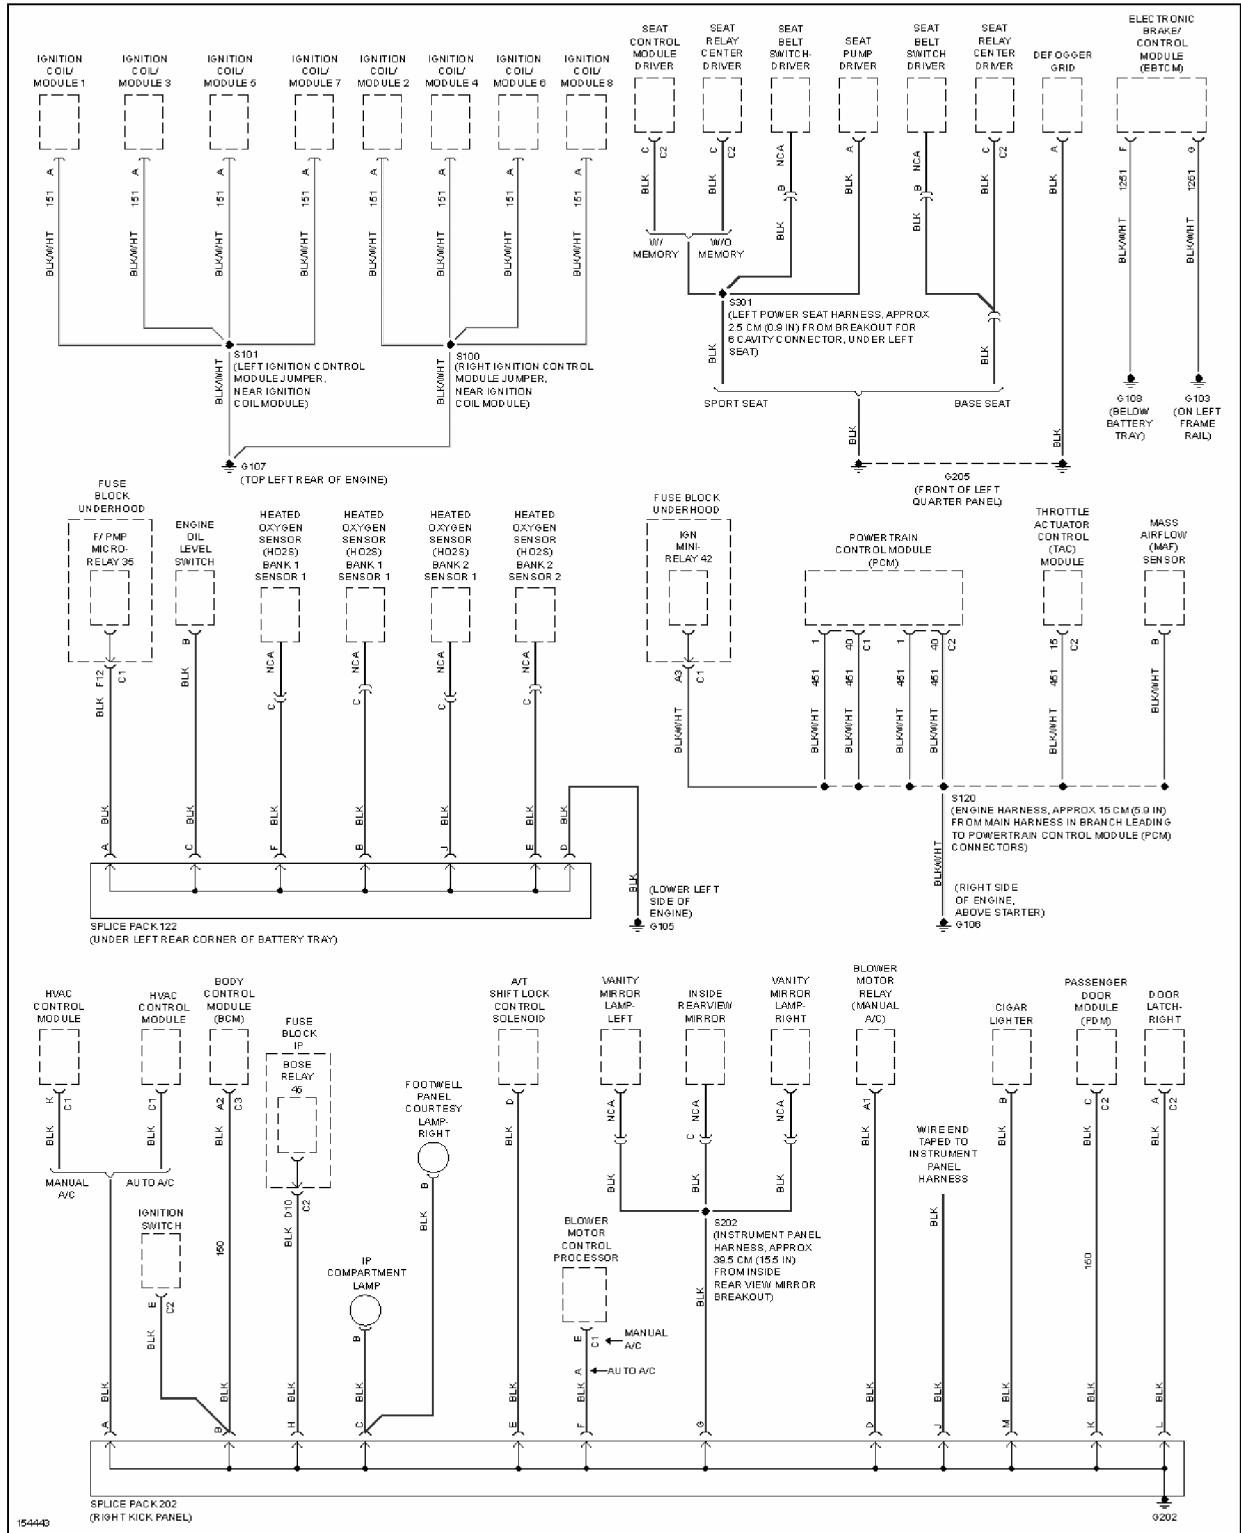

## 2002 SYSTEM WIRING DIAGRAMS CHEVROLET Corvette

Fig. 20: Ground Distribution Circuit (2 of 3)