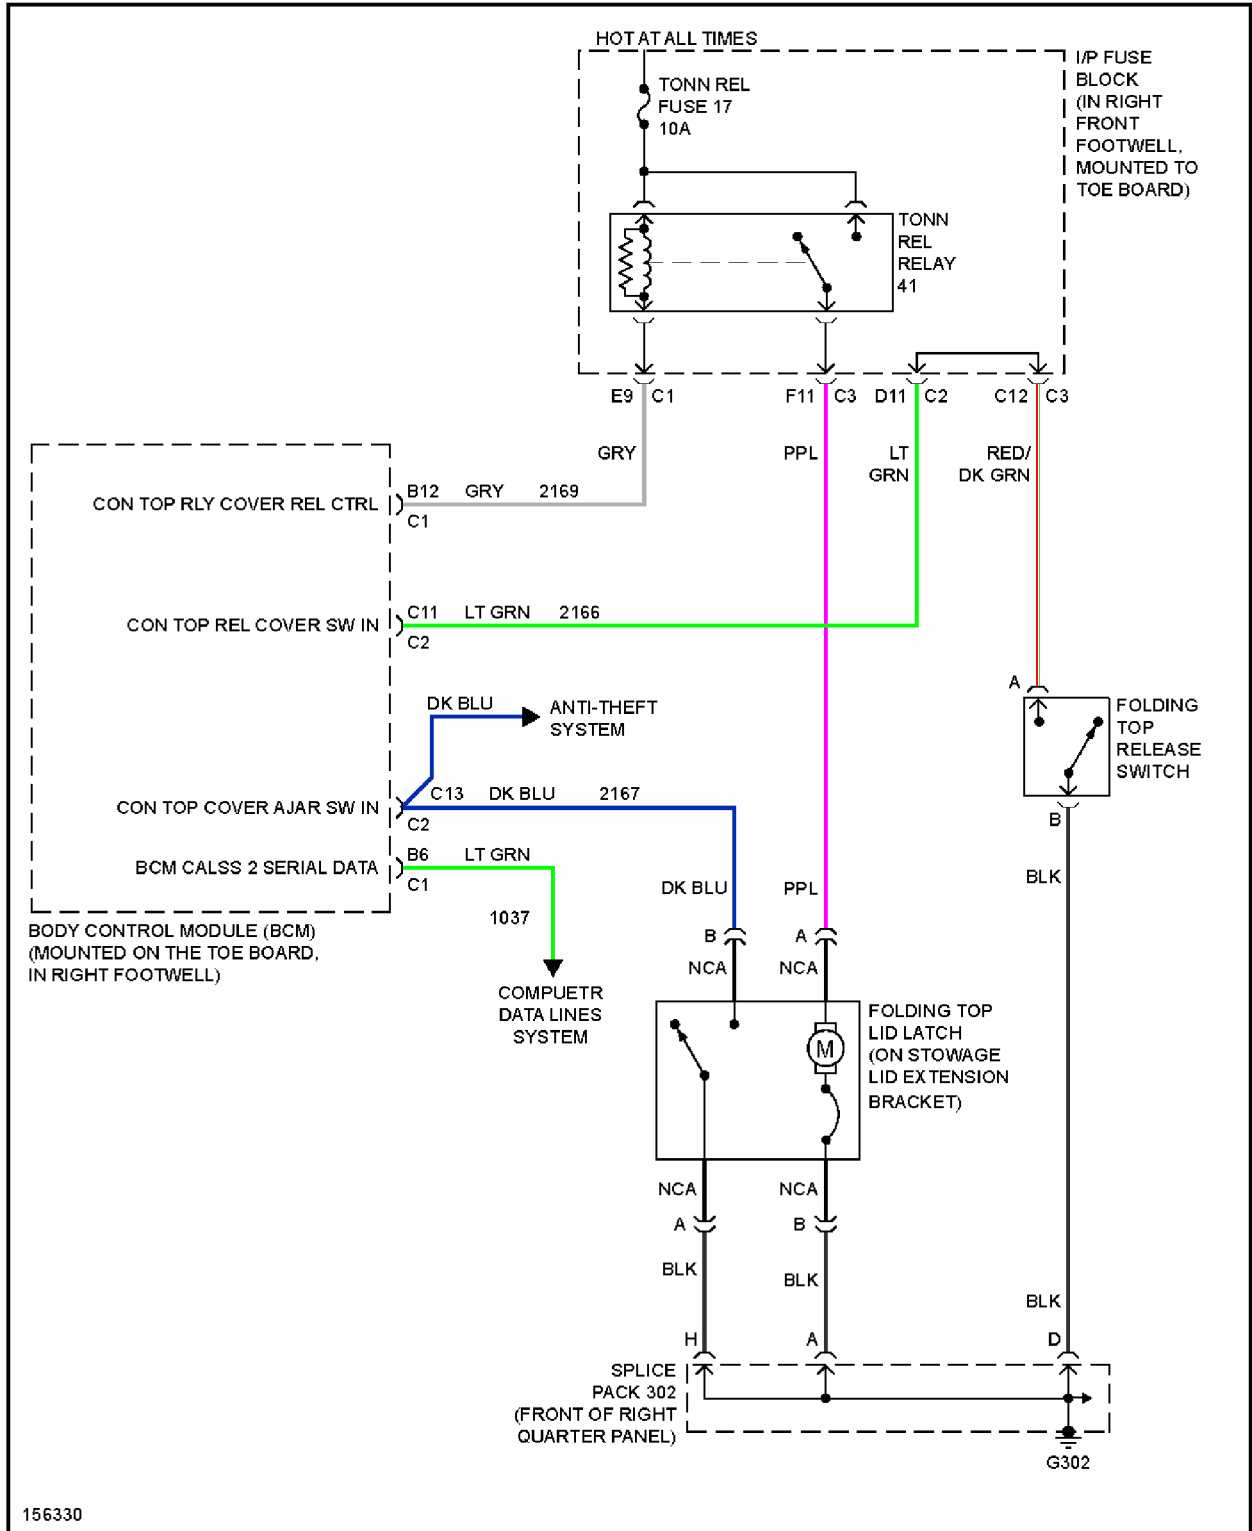

2002 Chevrolet Corvette

2002 SYSTEM WIRING DIAGRAMS CHEVROLET Corvette

Fig. 48: Folding Top Lid Release Circuit