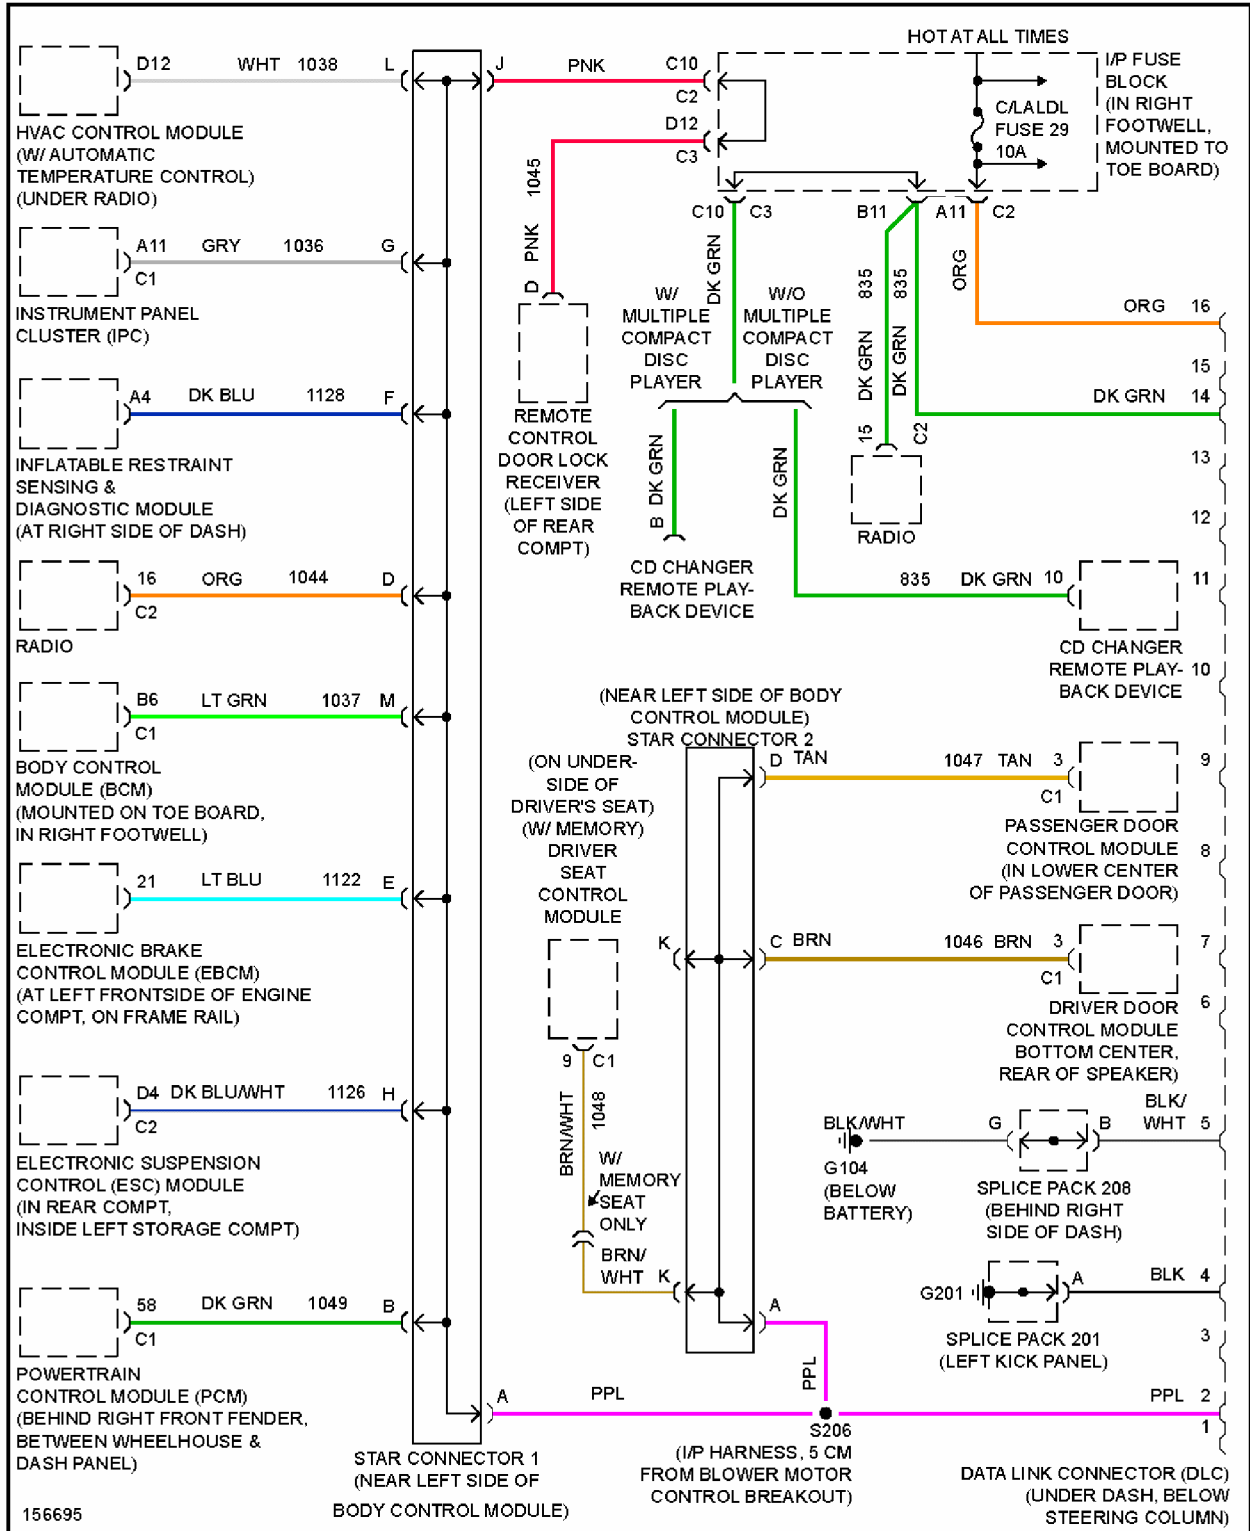

2002 Chevrolet Corvette

2002 SYSTEM WIRING DIAGRAMS CHEVROLET Corvette

Fig. 7: Computer Data Lines

COOLING FAN