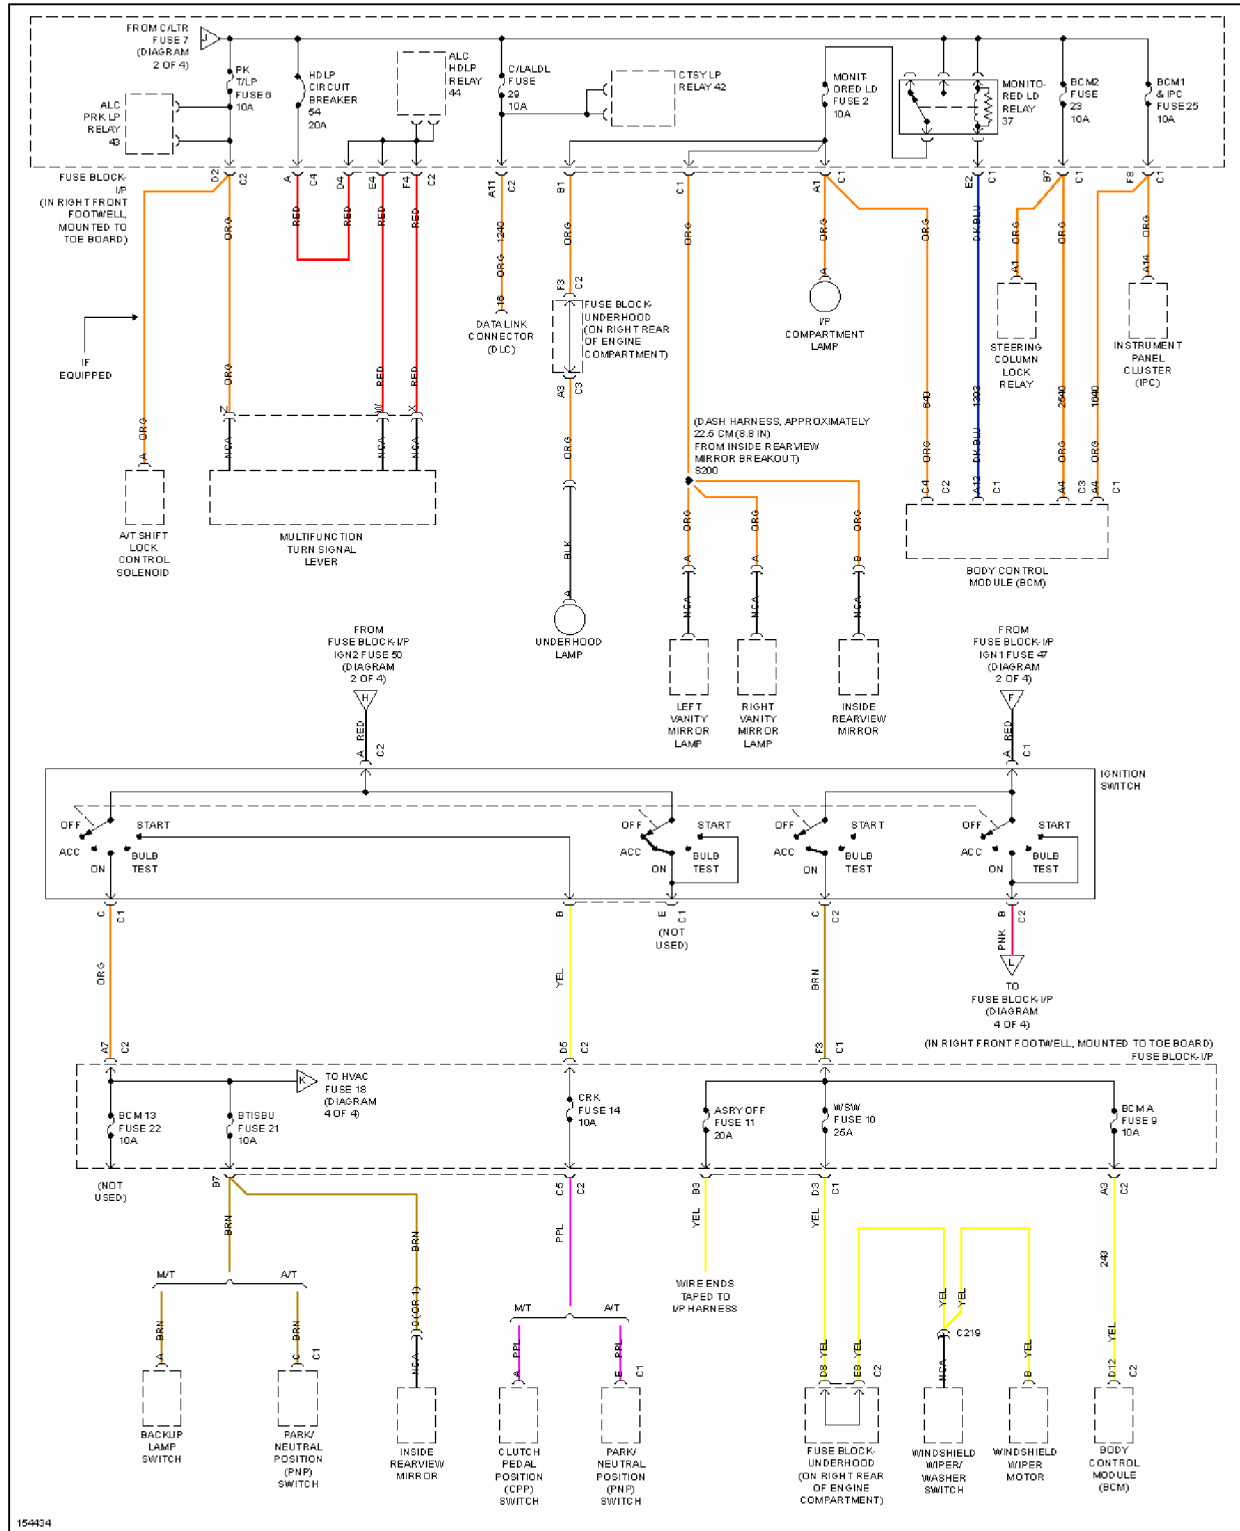

Fig. 32: Power Distribution Circuit (2 of 4)

2002 Chevrolet Corvette

2002 SYSTEM WIRING DIAGRAMS CHEVROLET Corvette