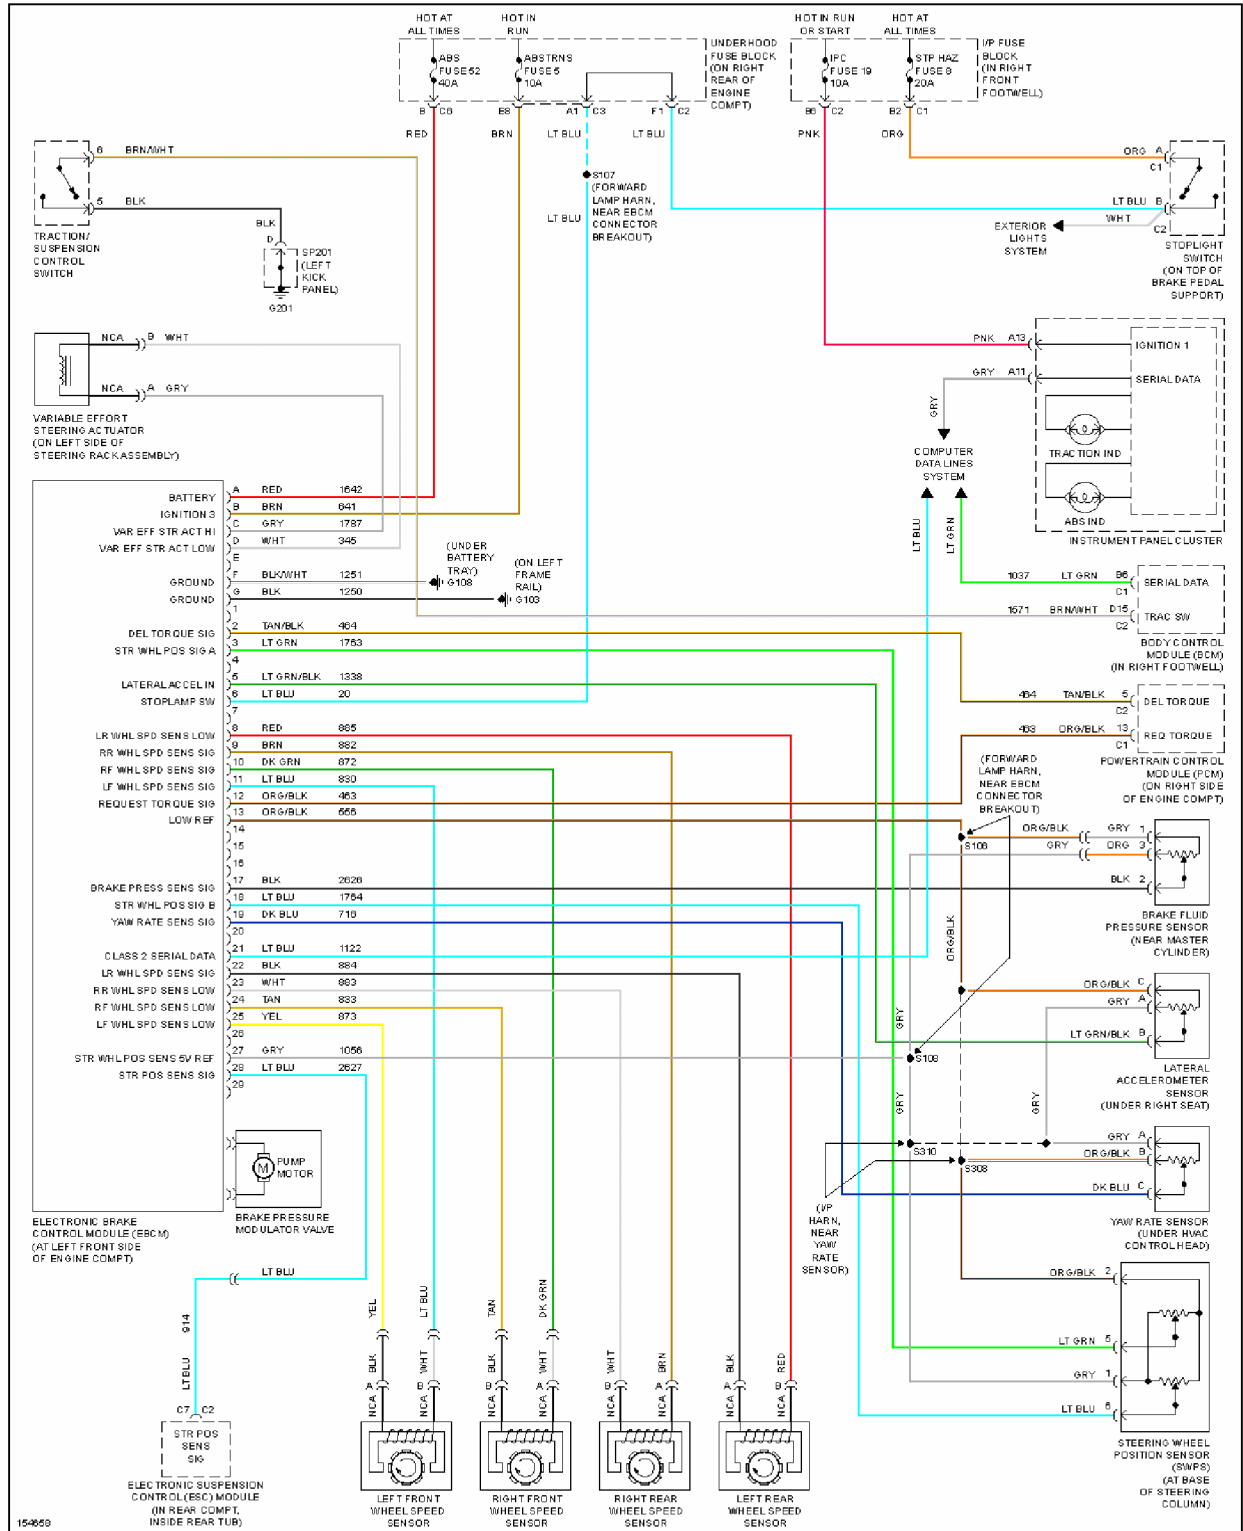

## 2002 SYSTEM WIRING DIAGRAMS CHEVROLET Corvette

Fig. 4: Anti-lock Brake Circuits