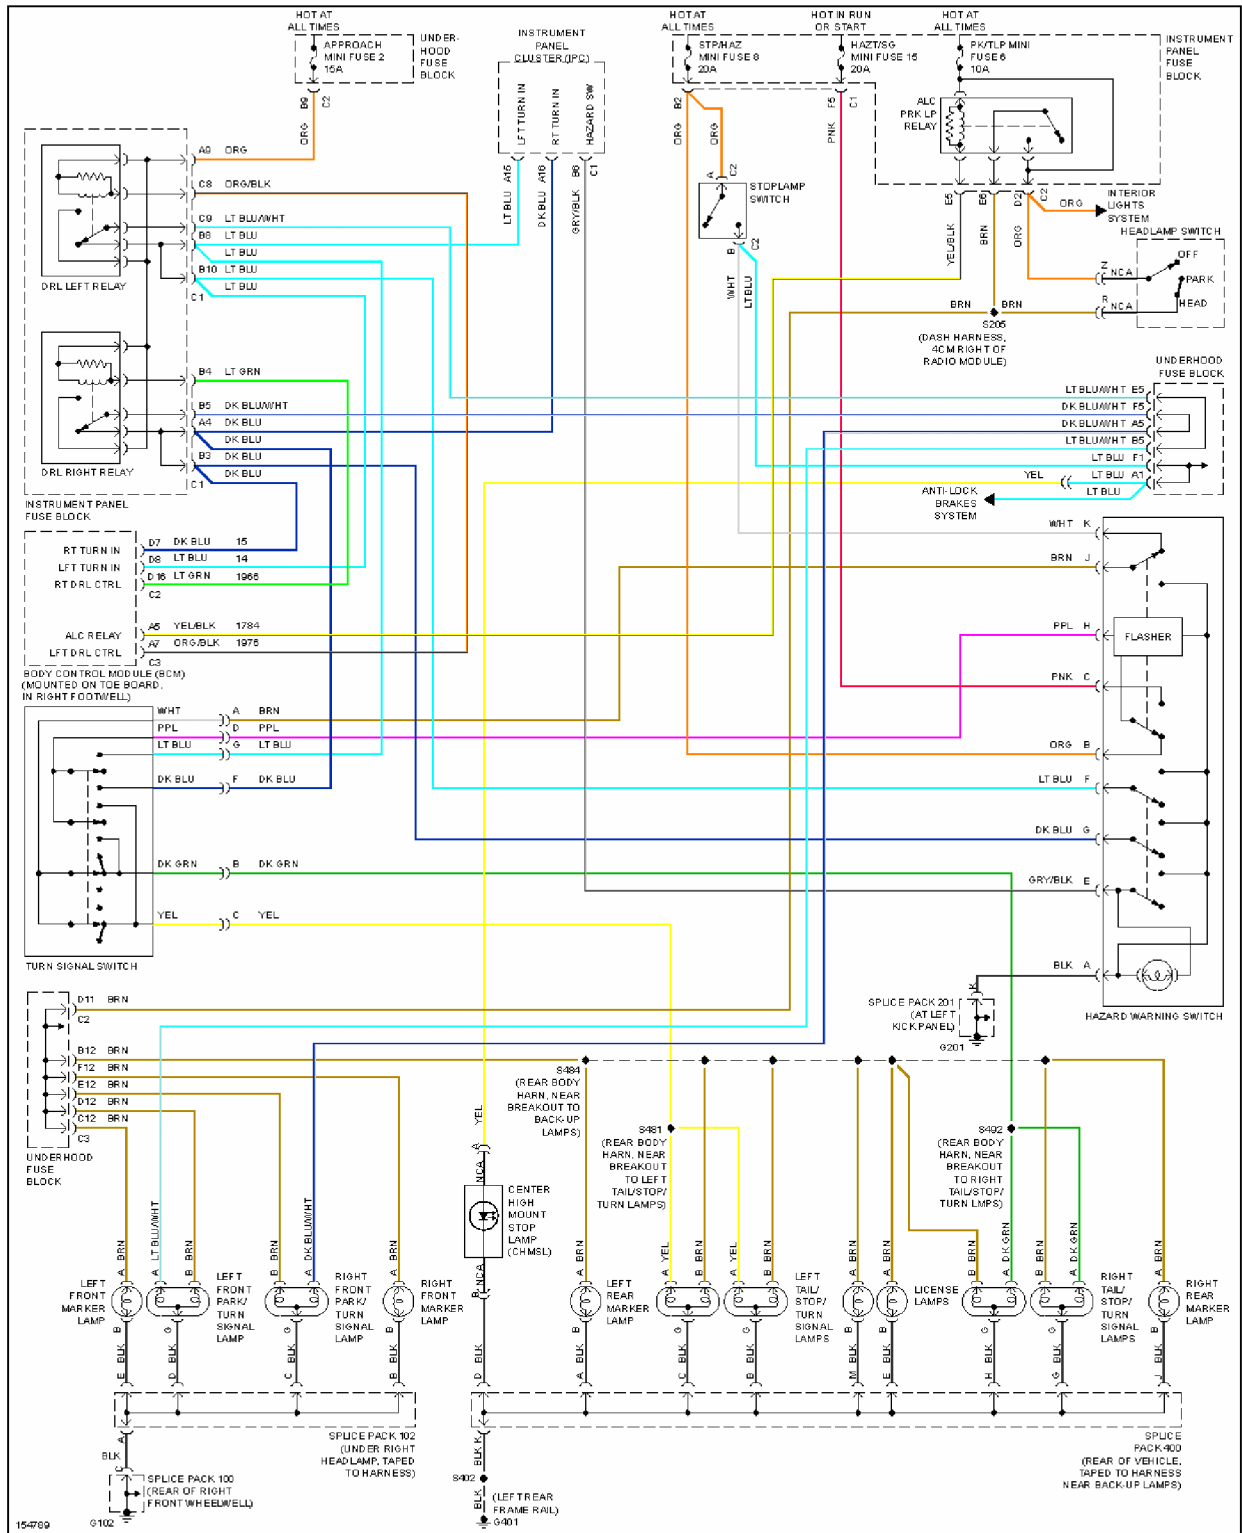

## 2002 SYSTEM WIRING DIAGRAMS CHEVROLET Corvette

Fig. 18: Exterior Lamps Circuit

### GROUND DISTRIBUTION