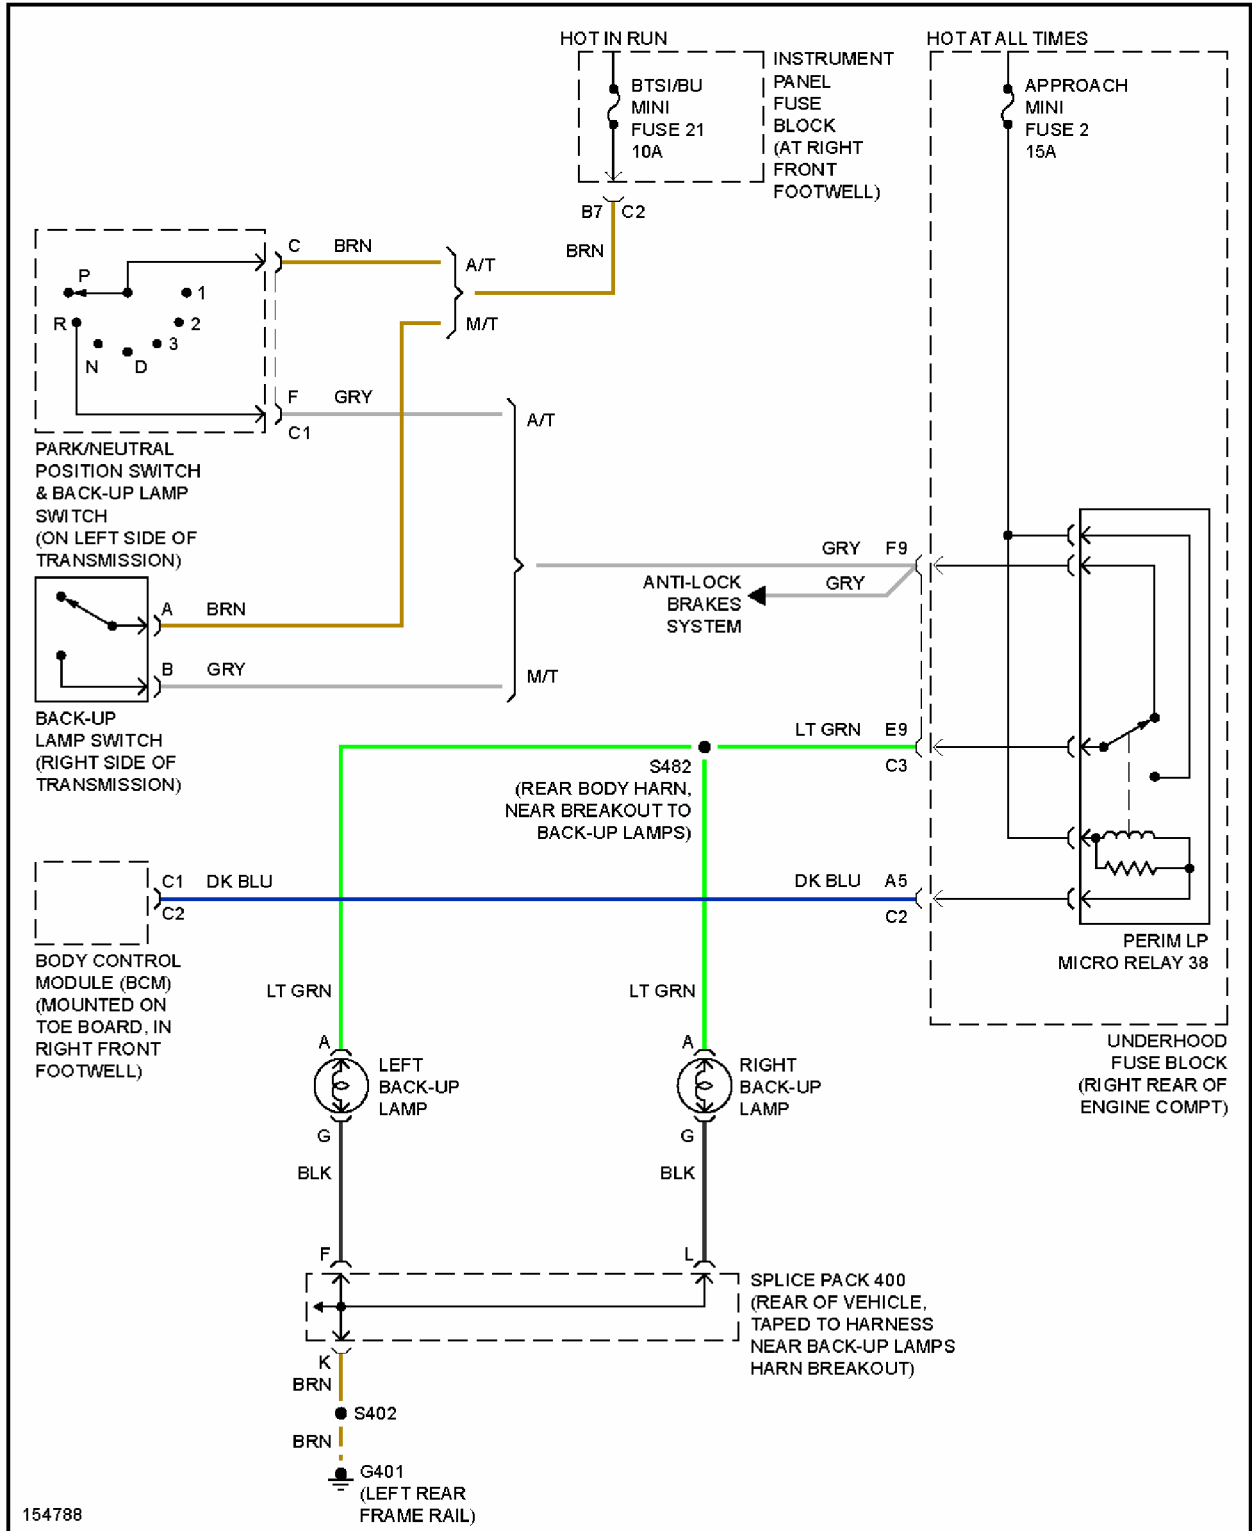

2002 Chevrolet Corvette

2002 SYSTEM WIRING DIAGRAMS CHEVROLET Corvette