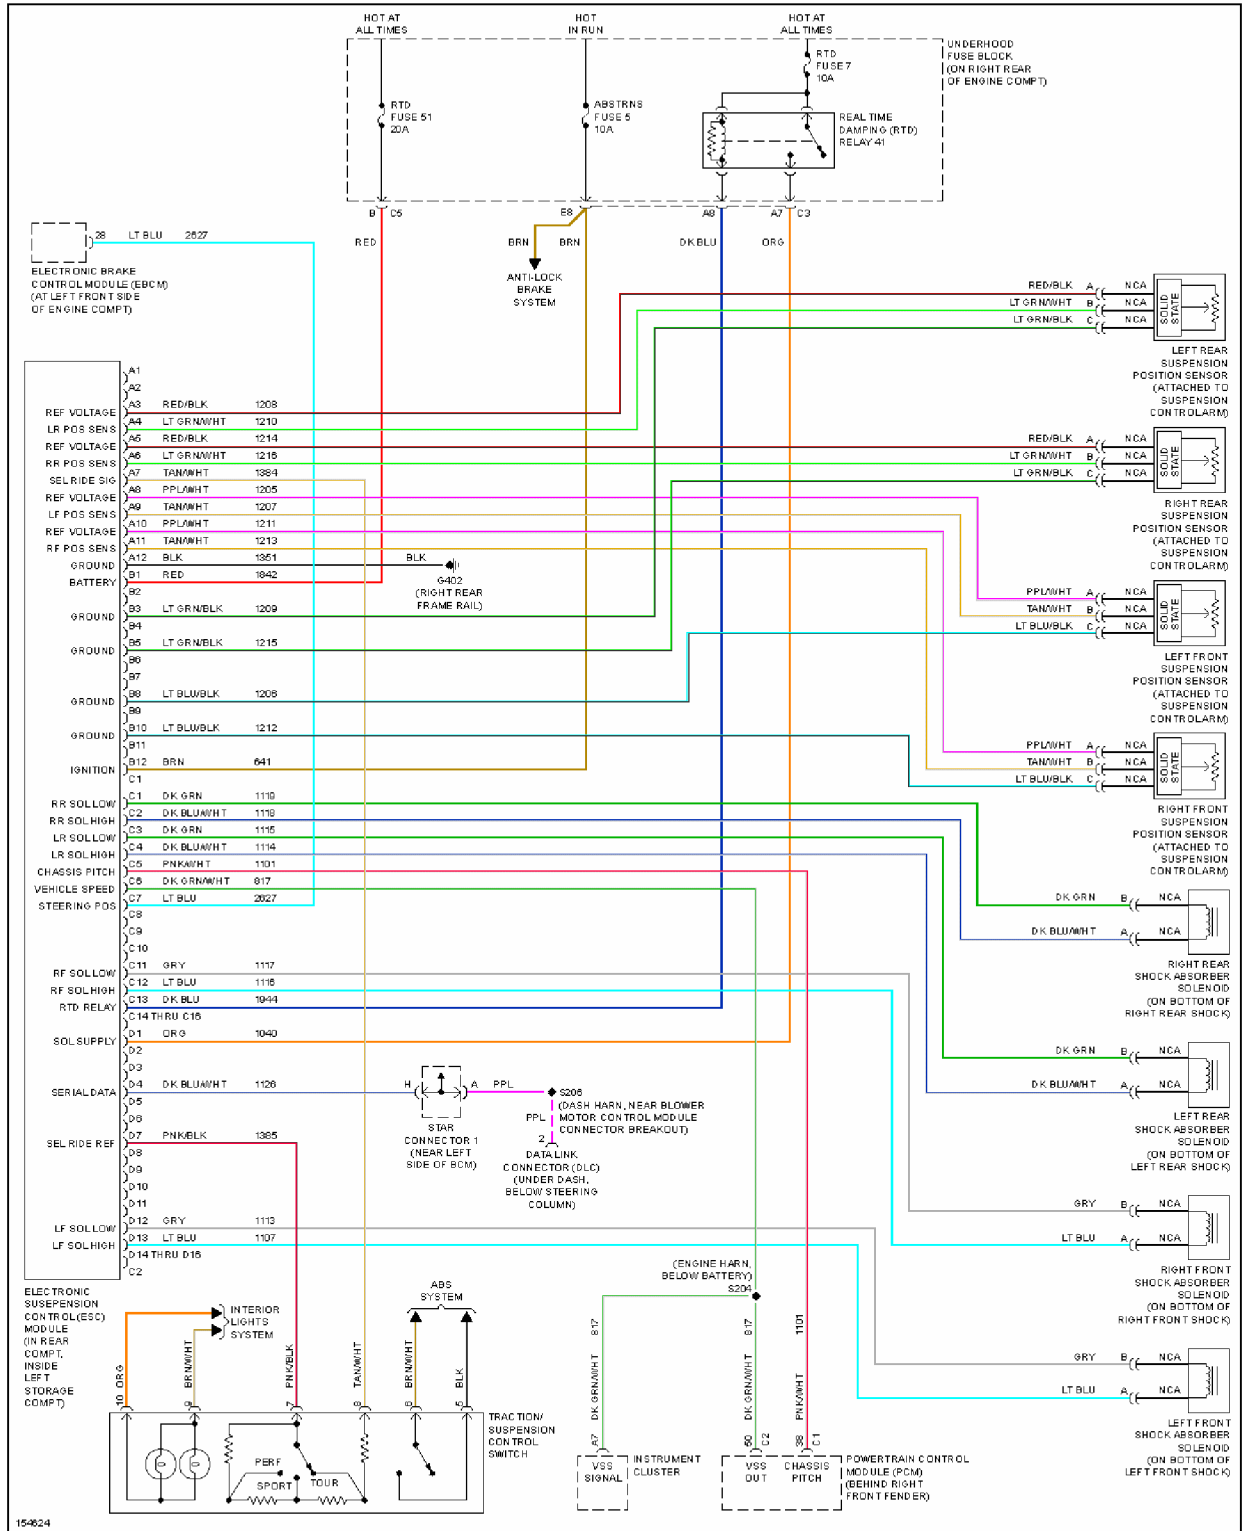

## 2002 SYSTEM WIRING DIAGRAMS CHEVROLET Corvette

Fig. 12: Electronic Suspension Circuit