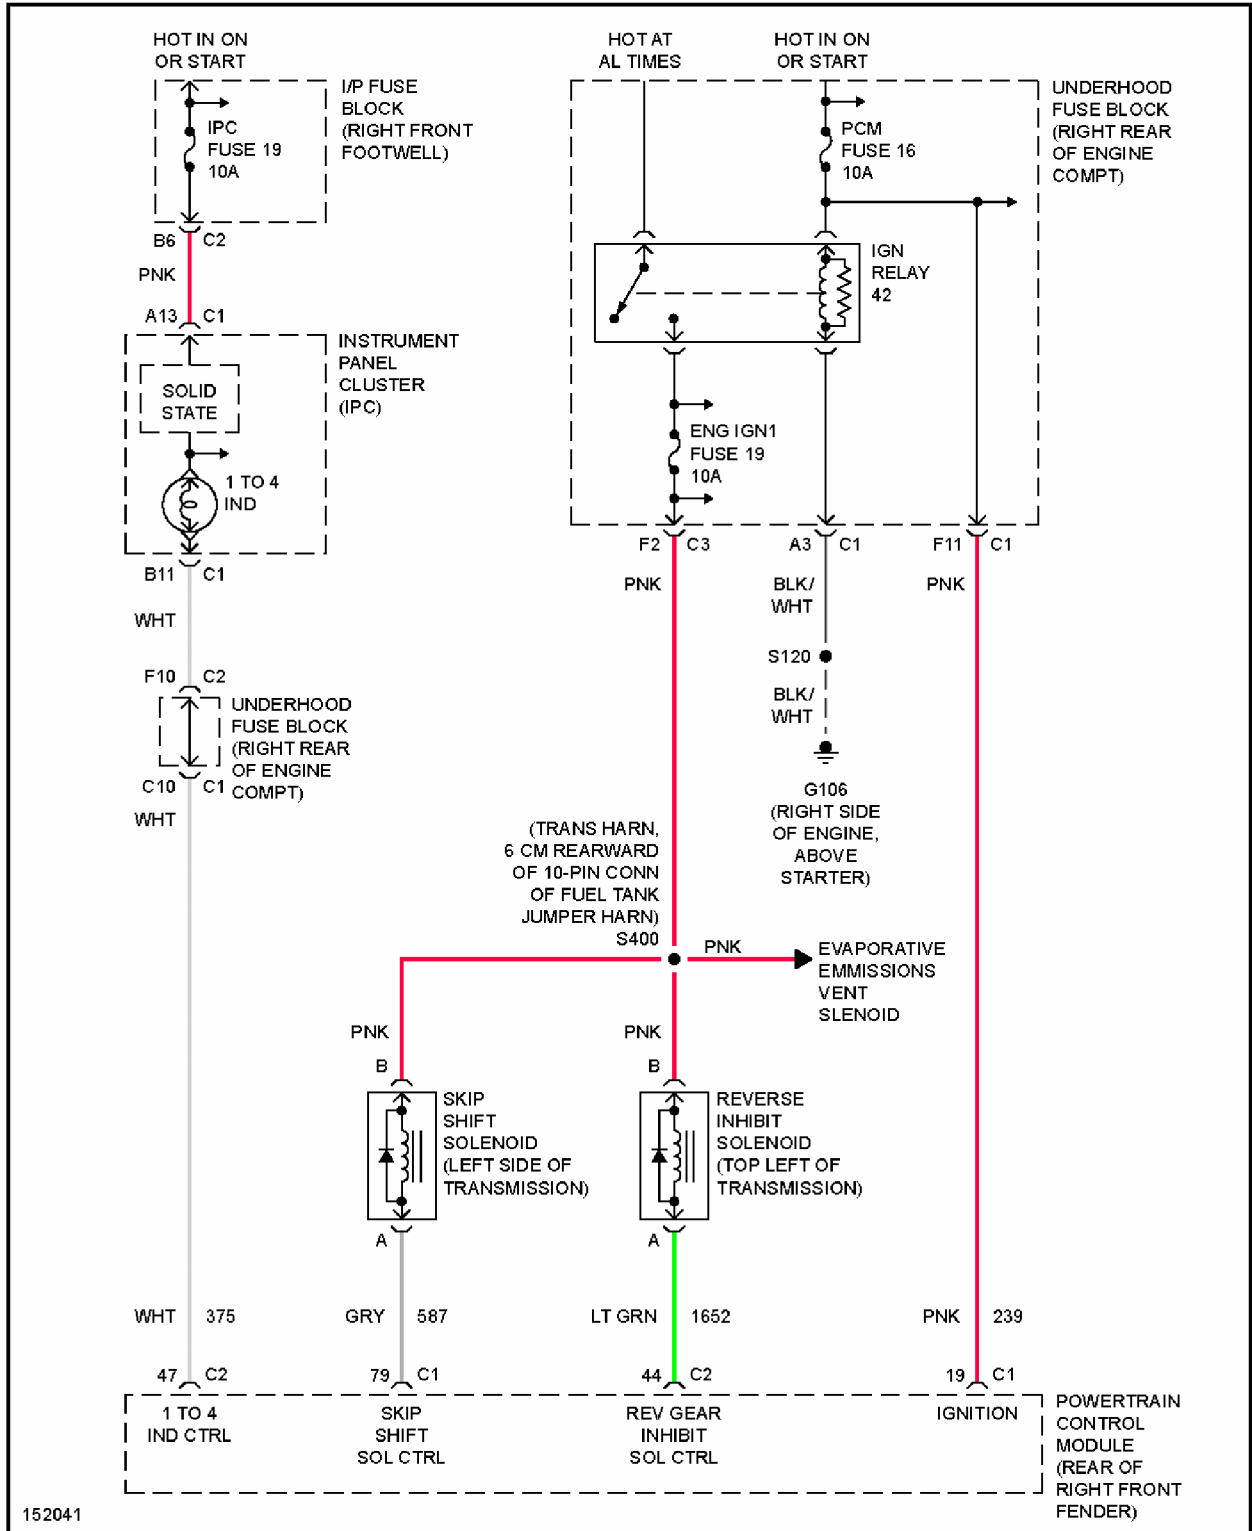

## 2002 SYSTEM WIRING DIAGRAMS CHEVROLET Corvette

Fig. 47: 5.7L VIN G, M/T Circuit

TRUNK, TAILGATE, FUEL DOOR