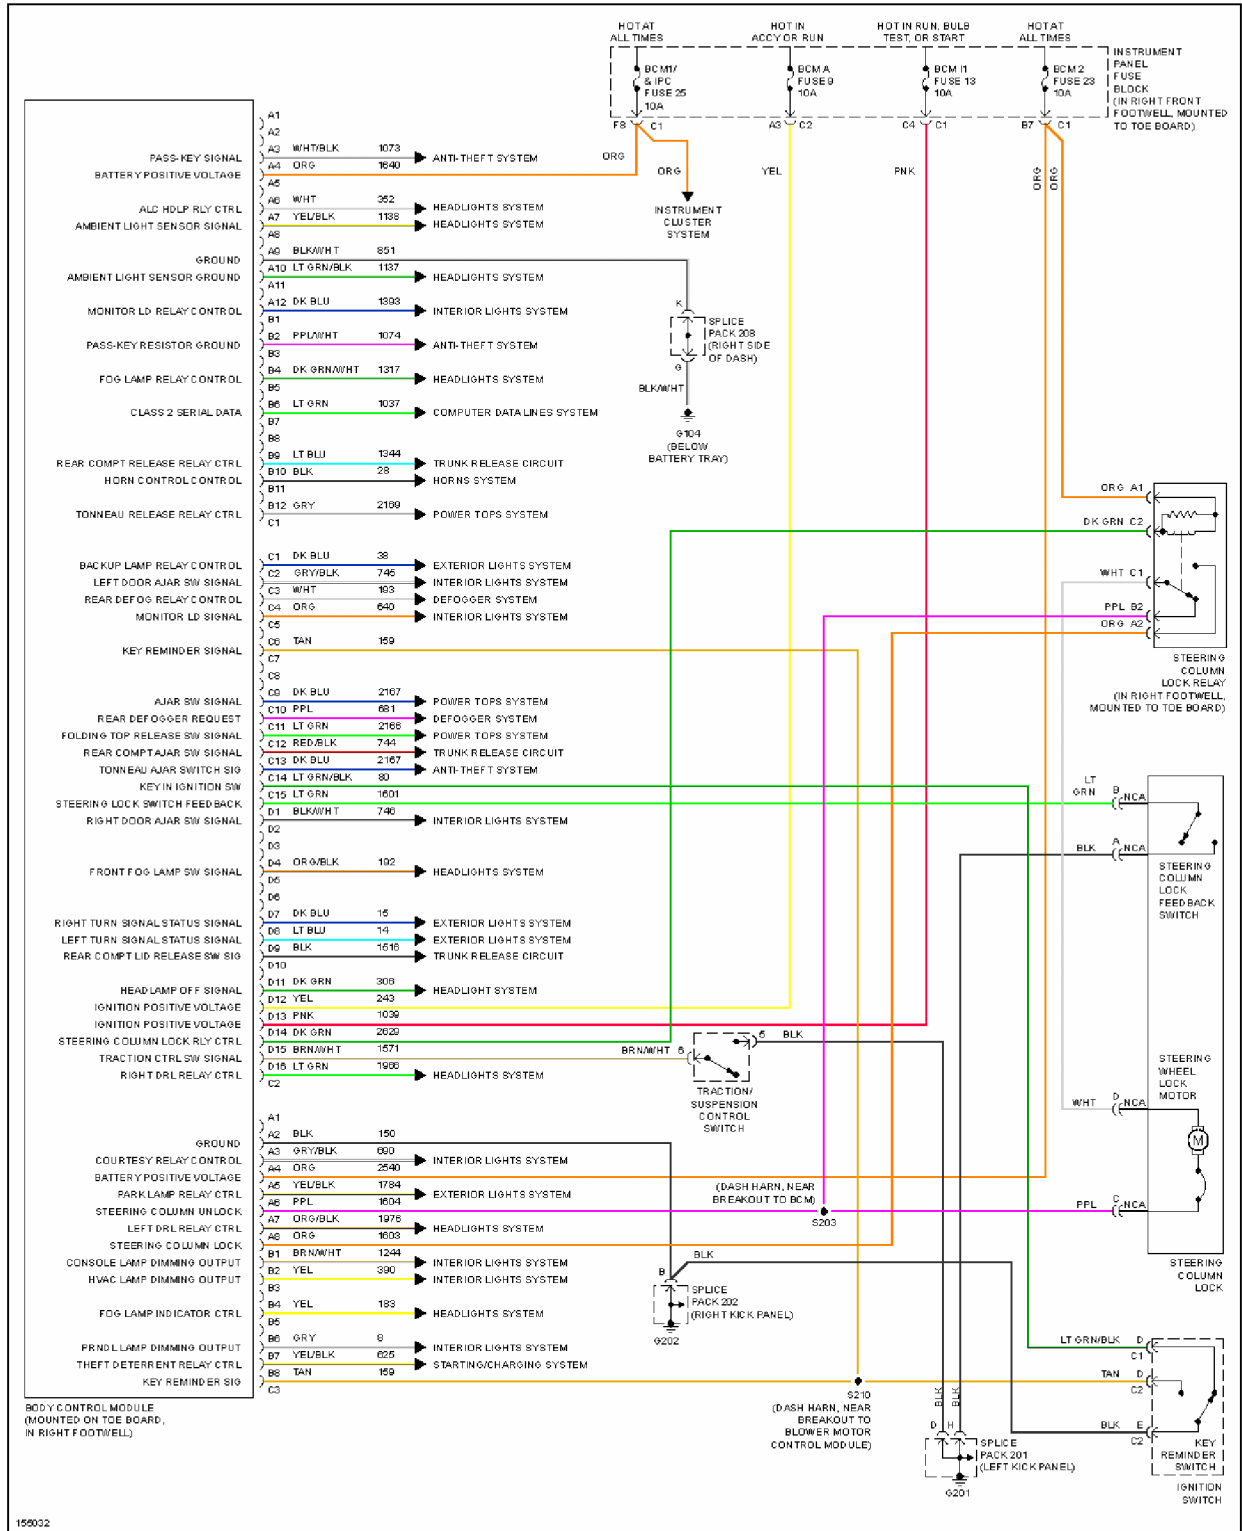

## 2002 SYSTEM WIRING DIAGRAMS CHEVROLET Corvette

Fig. 6: Body Computer Circuits

### COMPUTER DATA LINES