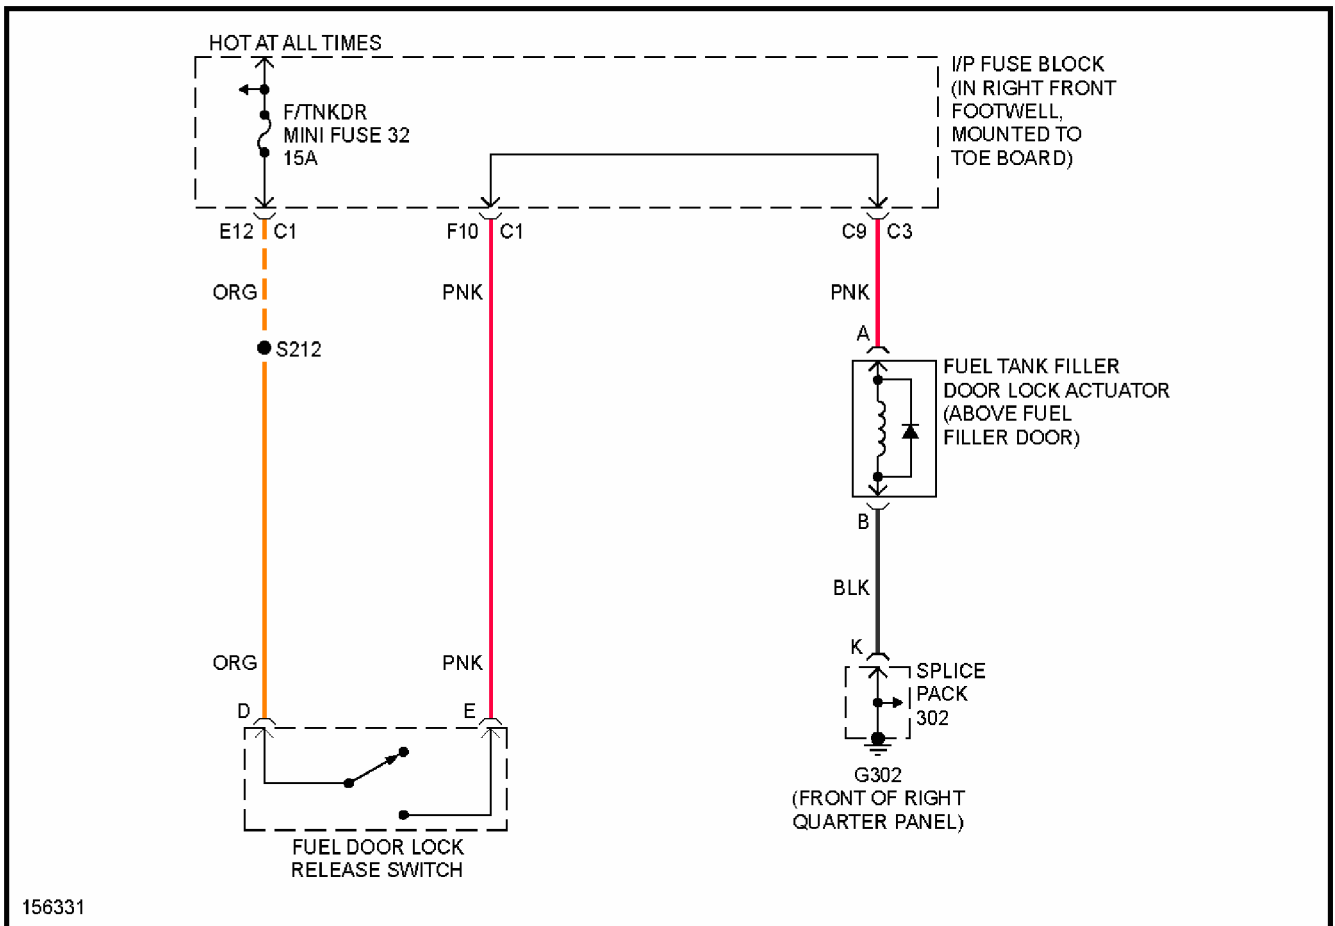

2002 Chevrolet Corvette

2002 SYSTEM WIRING DIAGRAMS CHEVROLET Corvette