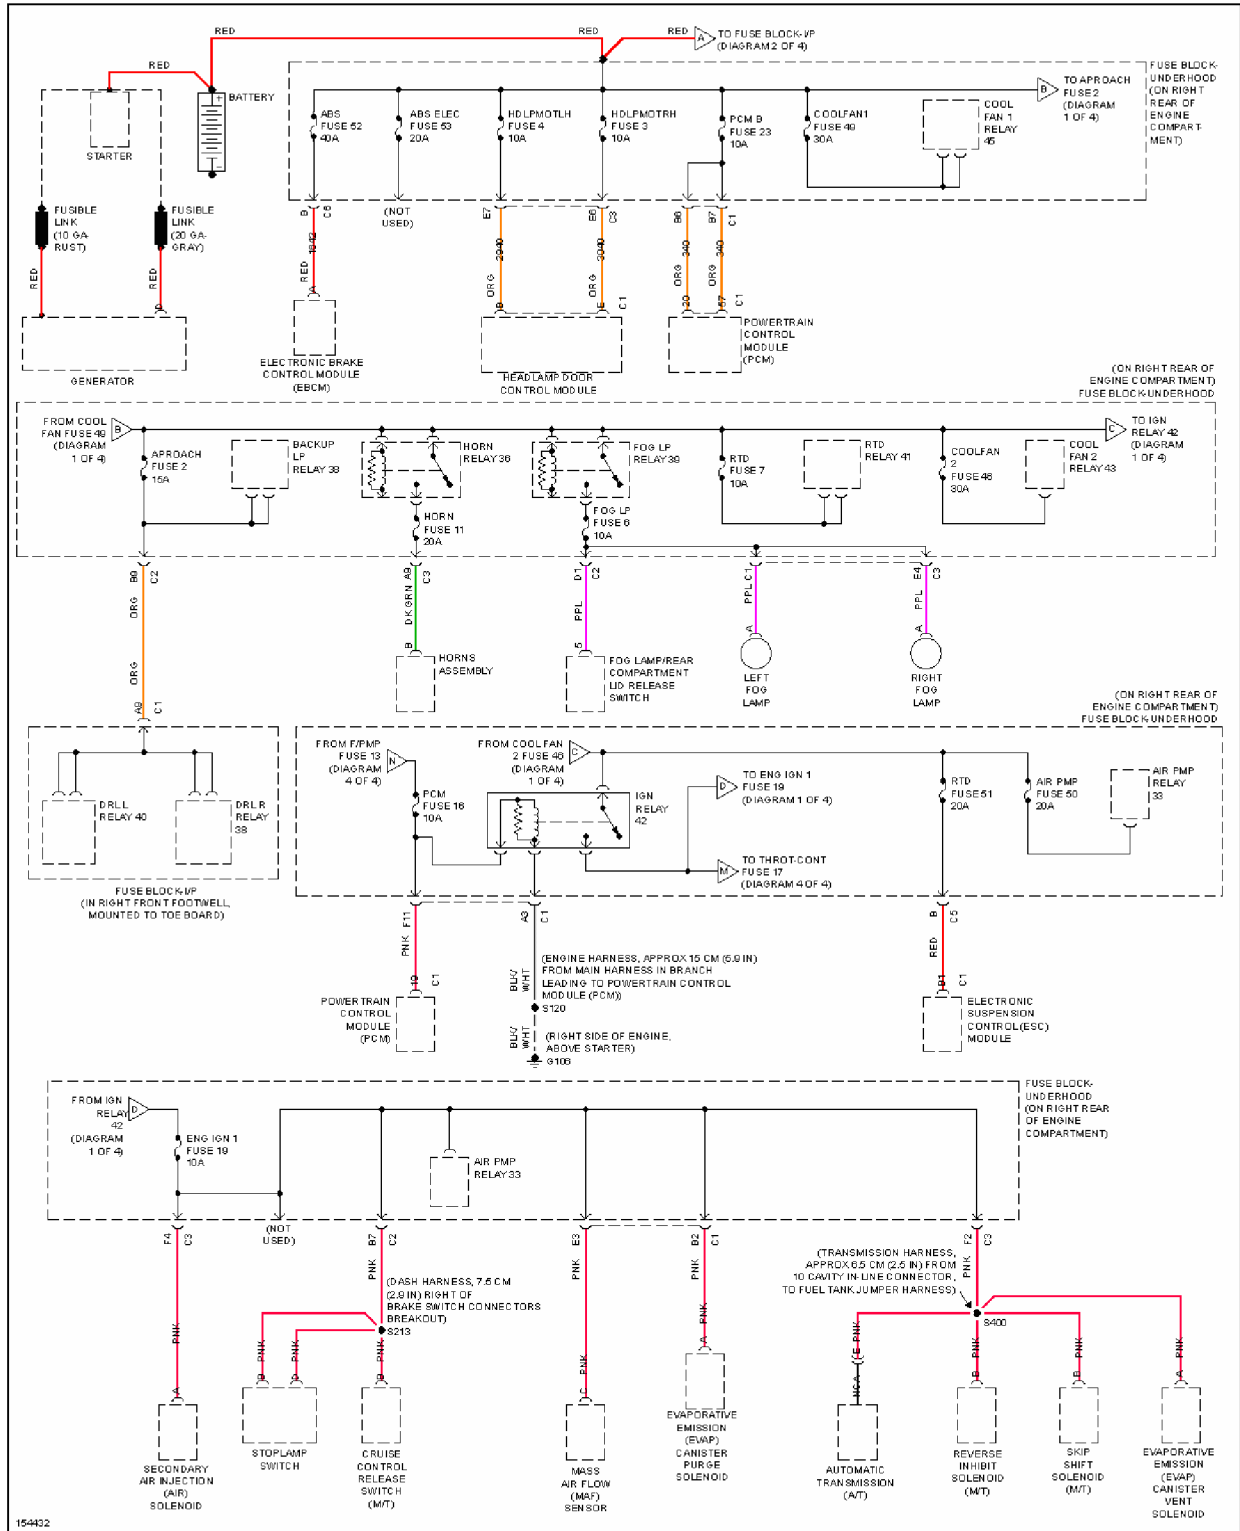

## 2002 SYSTEM WIRING DIAGRAMS CHEVROLET Corvette

Fig. 31: Power Distribution Circuit (1 of 4)