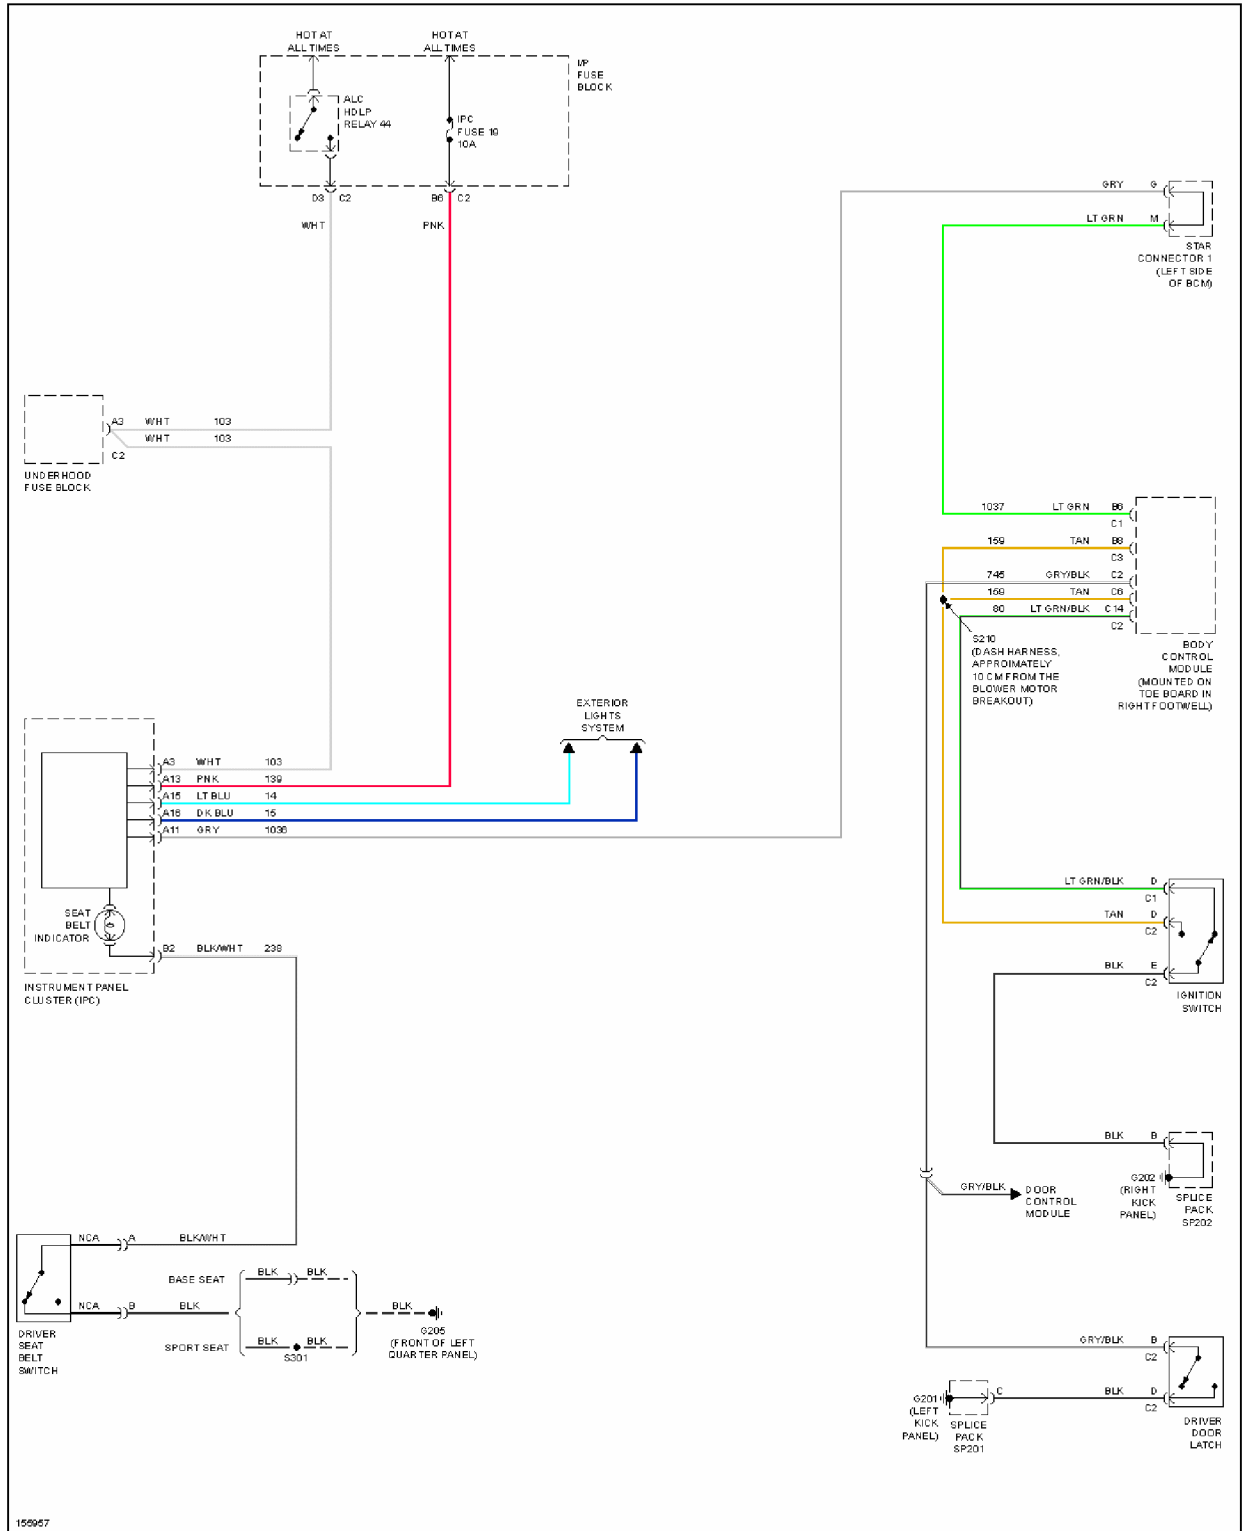

## 2002 SYSTEM WIRING DIAGRAMS CHEVROLET Corvette

Fig. 51: Warning System Circuits