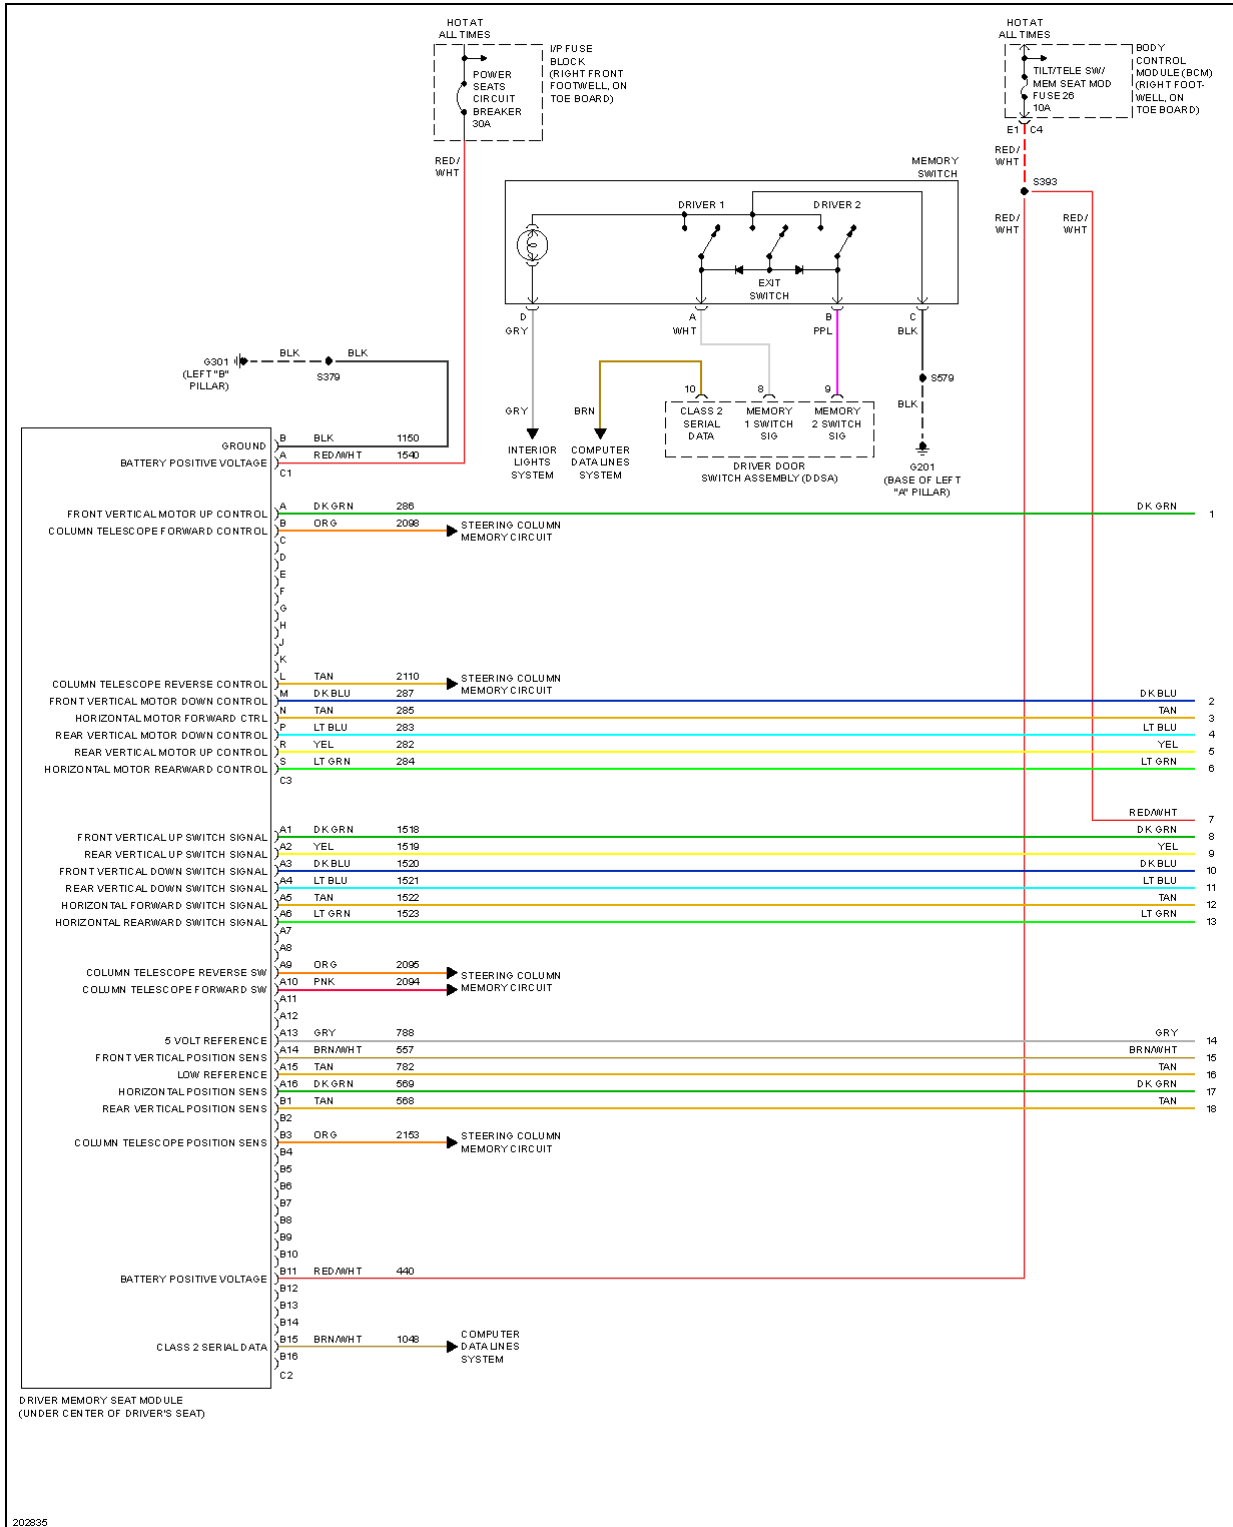

2005 Chevrolet Corvette

2005 SYSTEM WIRING DIAGRAMS Chevrolet - Corvette

Fig. 37: Instrument Cluster Circuit (2 of 2)

INTERIOR LIGHTS

2005 Chevrolet Corvette

2005 SYSTEM WIRING DIAGRAMS Chevrolet - Corvette

Fig. 38: Courtesy Lamps Circuit

2005 Chevrolet Corvette

2005 SYSTEM WIRING DIAGRAMS Chevrolet - Corvette

Fig. 39: Instrument Illumination Circuit

MEMORY SYSTEMS

2005 Chevrolet Corvette

2005 SYSTEM WIRING DIAGRAMS Chevrolet - Corvette

Fig. 40: Driver's Memory Seat Circuit (1 of 2)

2005 Chevrolet Corvette

2005 SYSTEM WIRING DIAGRAMS Chevrolet - Corvette

2005 Chevrolet Corvette

2005 SYSTEM WIRING DIAGRAMS Chevrolet - Corvette

Fig. 41: Driver's Memory Seat Circuit (2 of 2)