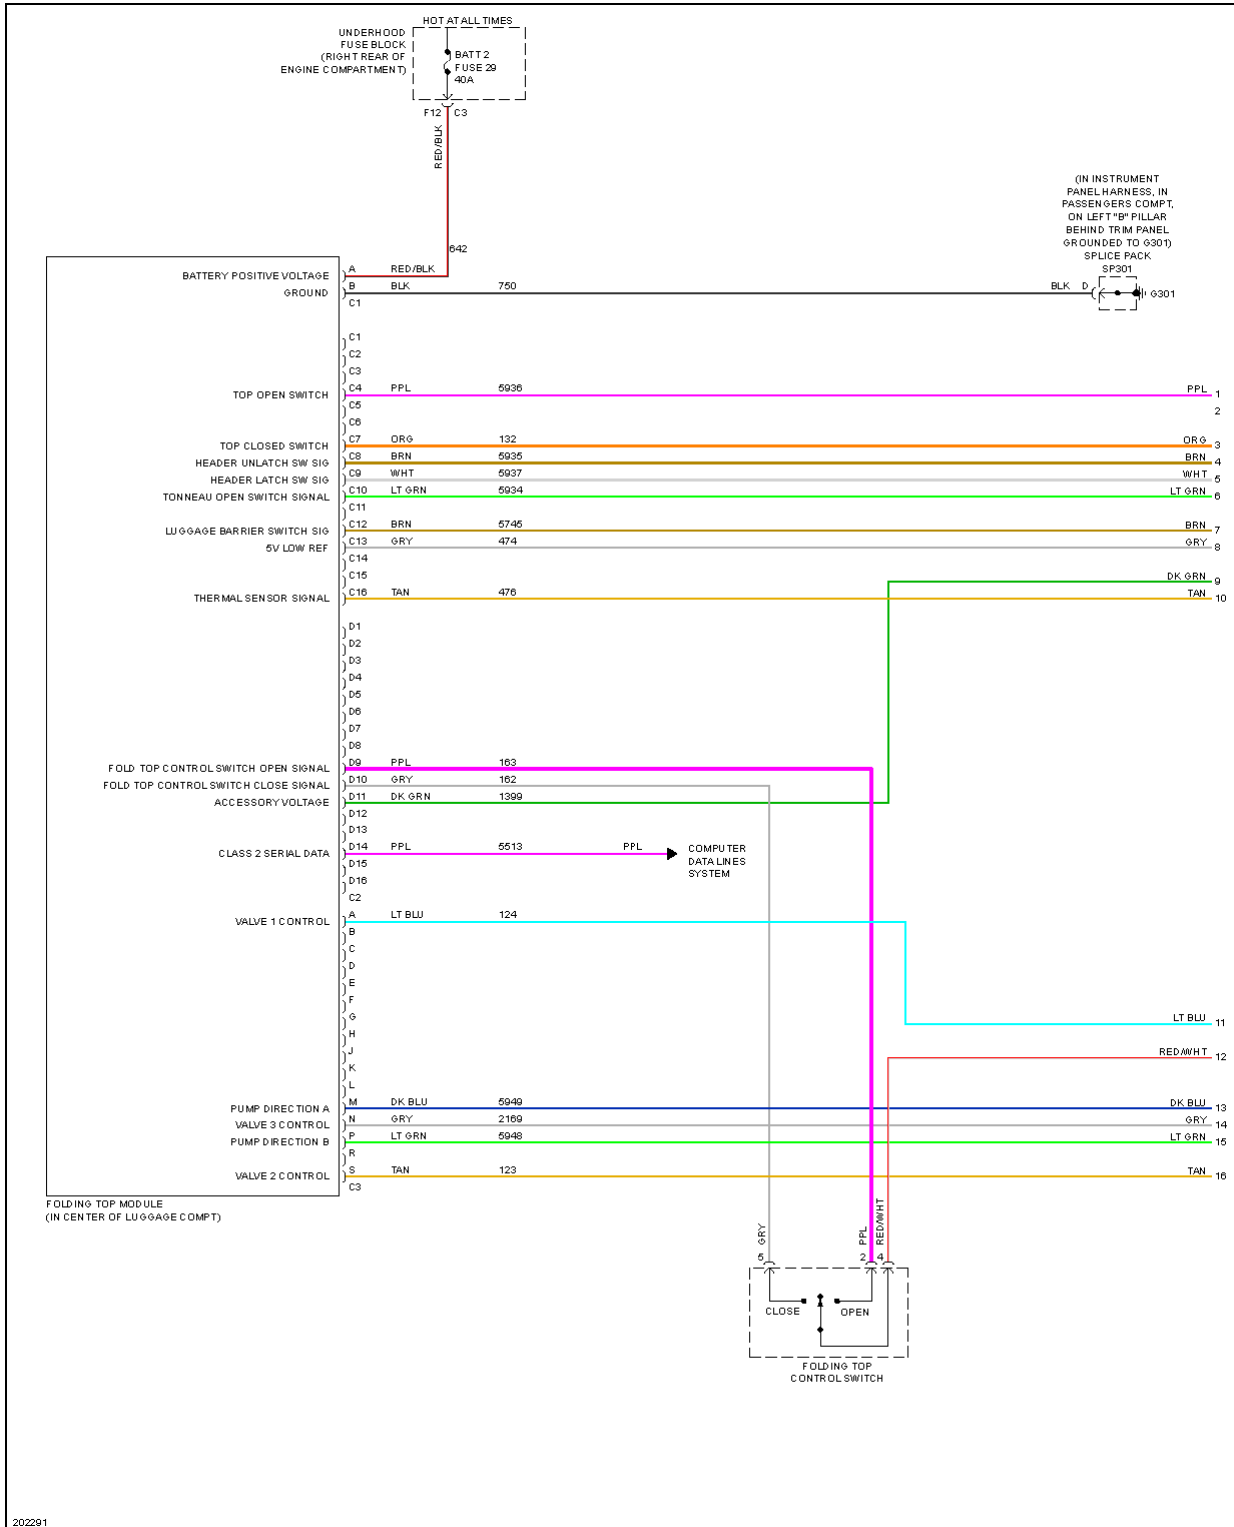

2005 Chevrolet Corvette

2005 SYSTEM WIRING DIAGRAMS Chevrolet - Corvette

Fig. 52: Heated Seats Circuit

2005 Chevrolet Corvette

2005 SYSTEM WIRING DIAGRAMS Chevrolet - Corvette

Fig. 53: Lumbar Circuit

2005 Chevrolet Corvette

2005 SYSTEM WIRING DIAGRAMS Chevrolet - Corvette

Fig. 54: Passenger Seat Circuit

POWER TOP/SUNROOF

2005 Chevrolet Corvette

2005 SYSTEM WIRING DIAGRAMS Chevrolet - Corvette

2005 Chevrolet Corvette

2005 SYSTEM WIRING DIAGRAMS Chevrolet - Corvette

Fig. 55: Convertible Top Circuit, W/ Manual Top

2005 Chevrolet Corvette

2005 SYSTEM WIRING DIAGRAMS Chevrolet - Corvette

2005 Chevrolet Corvette

2005 SYSTEM WIRING DIAGRAMS Chevrolet - Corvette

Fig. 56: Convertible Top Circuit, W/ Power Top (1 of 2)