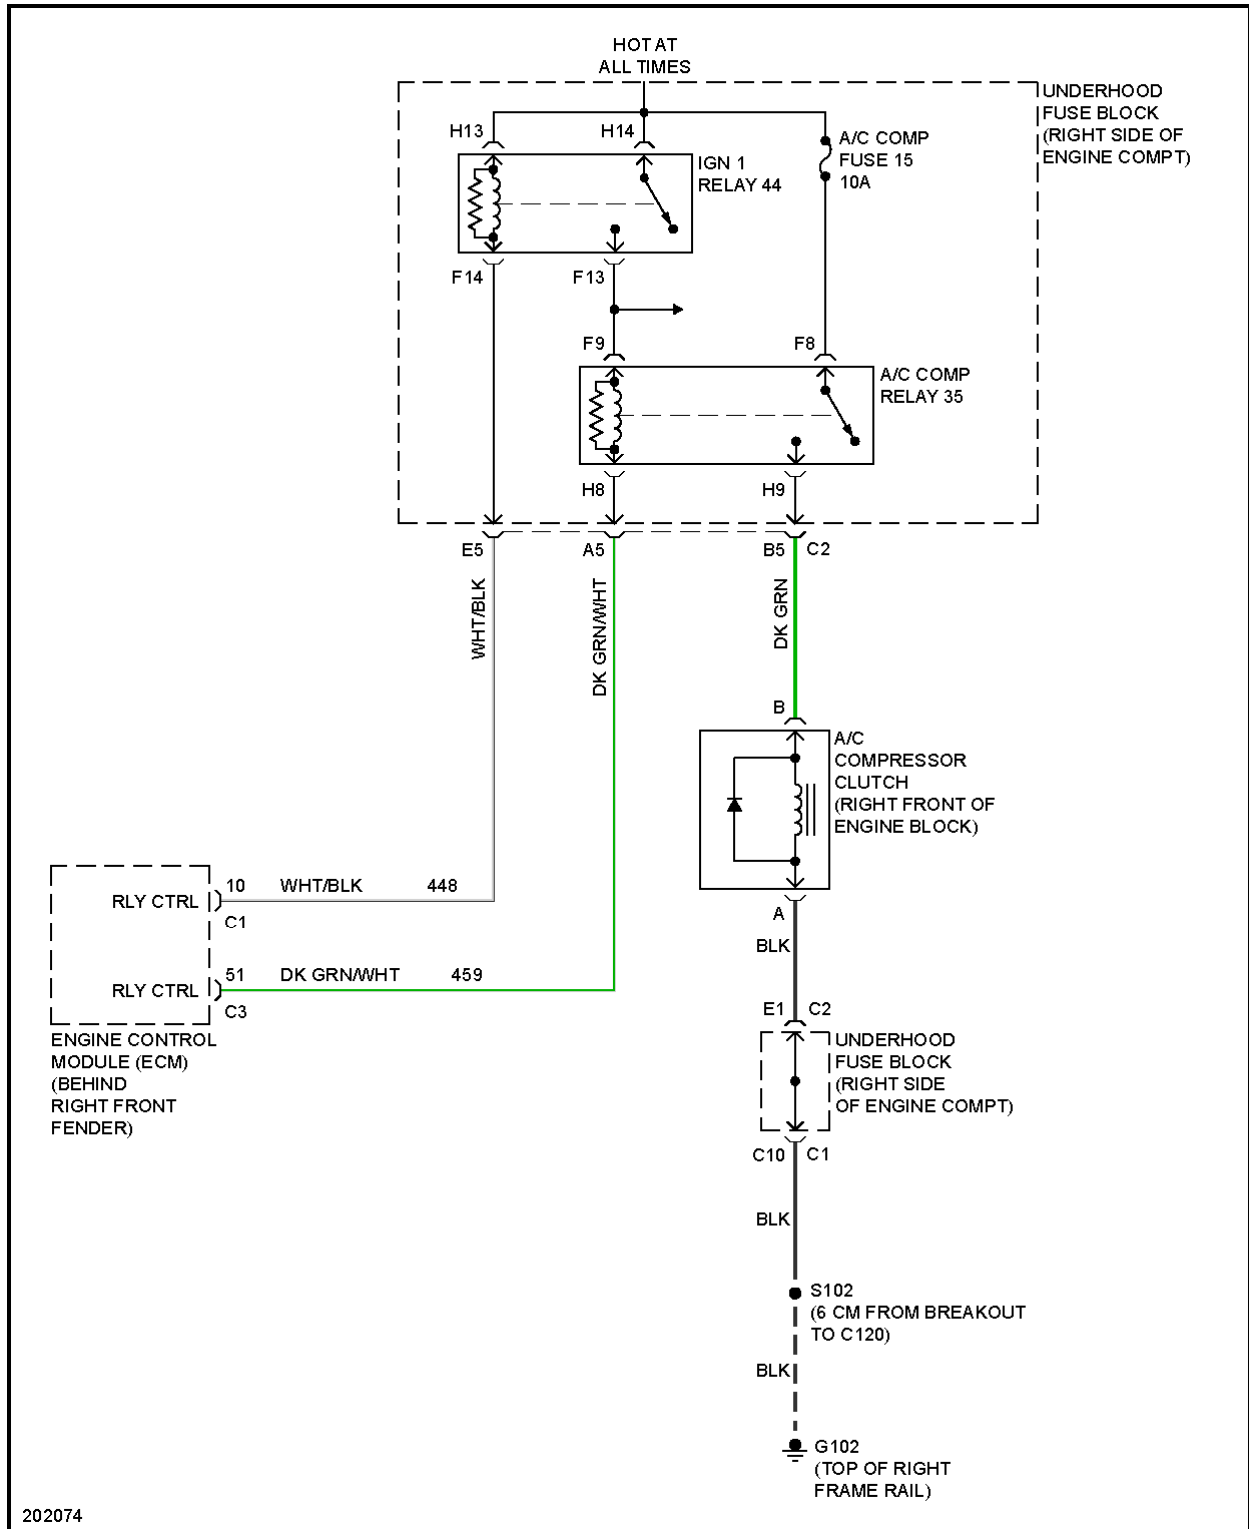

2005 SYSTEM WIRING DIAGRAMS Chevrolet - Corvette

2005 Chevrolet Corvette

2005 SYSTEM WIRING DIAGRAMS Chevrolet - Corvette

Fig. 2: Automatic A/C Circuit (2 of 2)

2005 Chevrolet Corvette

2005 SYSTEM WIRING DIAGRAMS Chevrolet - Corvette