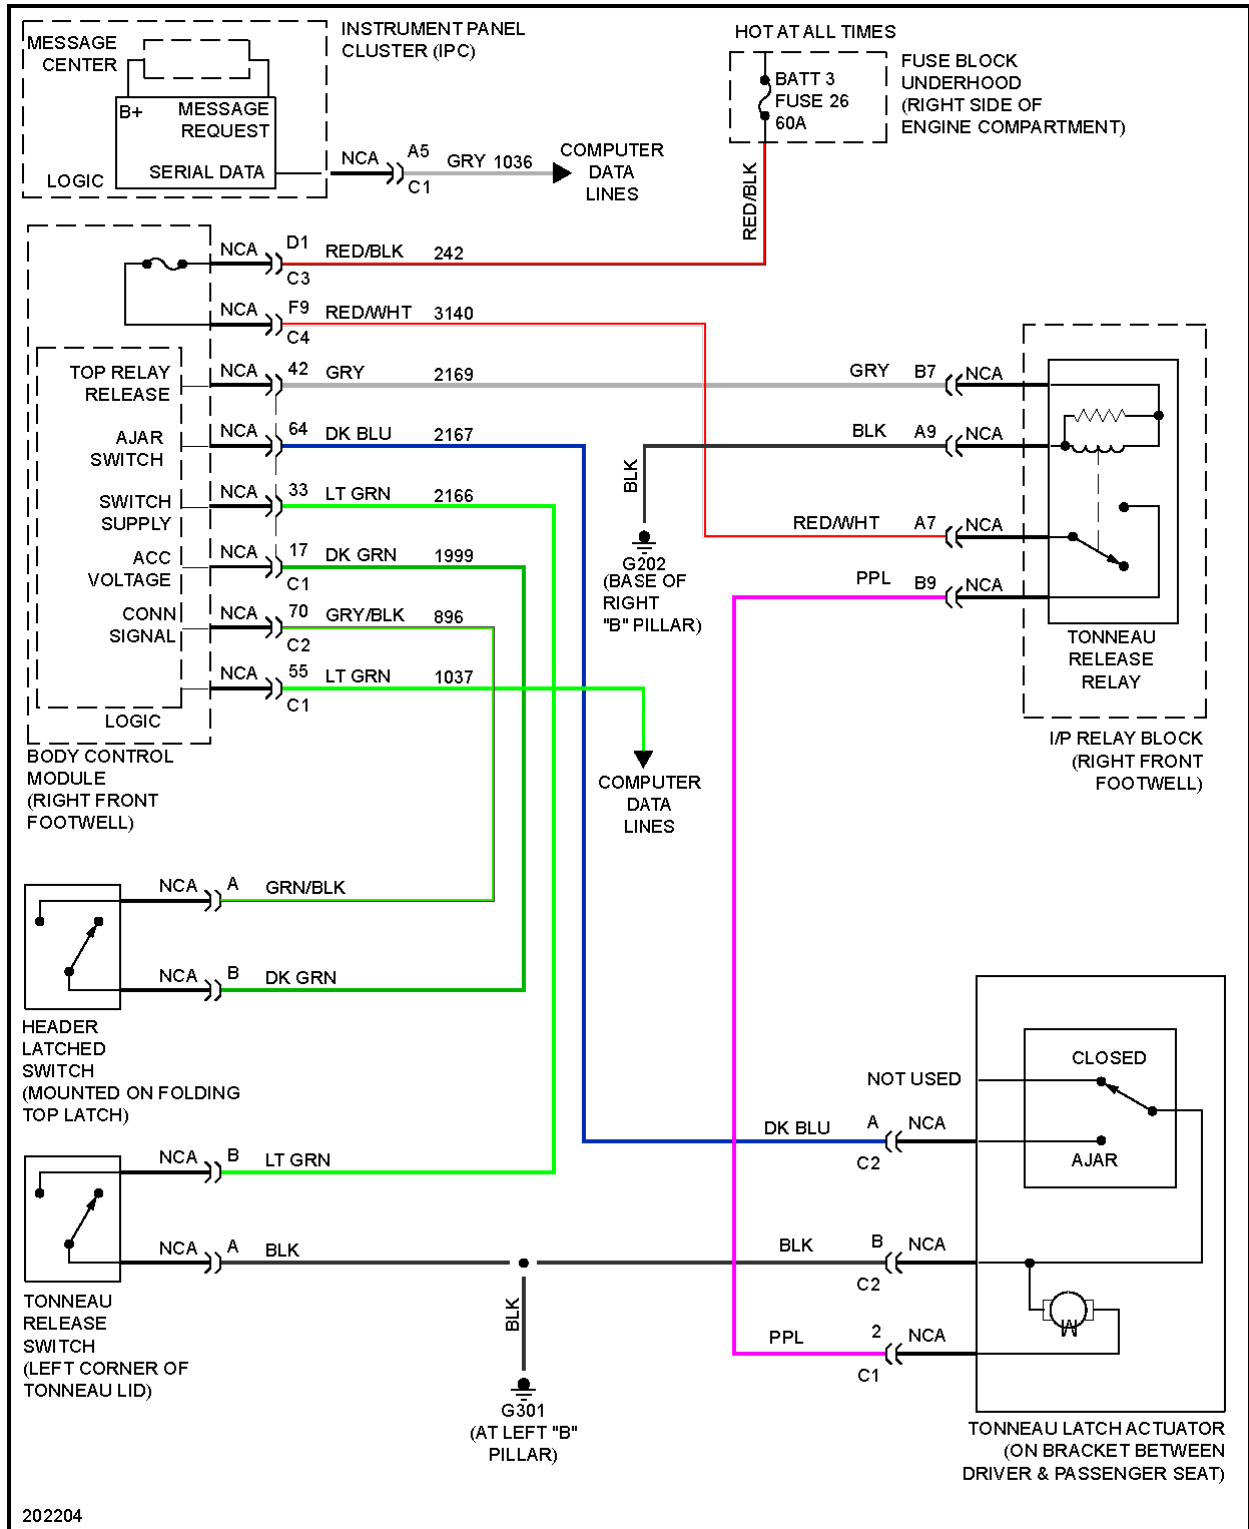

2005 Chevrolet Corvette

2005 SYSTEM WIRING DIAGRAMS Chevrolet - Corvette

Fig. 52: Heated Seats Circuit

2005 Chevrolet Corvette

2005 SYSTEM WIRING DIAGRAMS Chevrolet - Corvette

Fig. 53: Lumbar Circuit

2005 Chevrolet Corvette

2005 SYSTEM WIRING DIAGRAMS Chevrolet - Corvette

Fig. 54: Passenger Seat Circuit

POWER TOP/SUNROOF

2005 Chevrolet Corvette

2005 SYSTEM WIRING DIAGRAMS Chevrolet - Corvette

2005 Chevrolet Corvette

2005 SYSTEM WIRING DIAGRAMS Chevrolet - Corvette

Fig. 55: Convertible Top Circuit, W/ Manual Top

2005 Chevrolet Corvette

2005 SYSTEM WIRING DIAGRAMS Chevrolet - Corvette

2005 Chevrolet Corvette

2005 SYSTEM WIRING DIAGRAMS Chevrolet - Corvette

Fig. 56: Convertible Top Circuit, W/ Power Top (1 of 2)