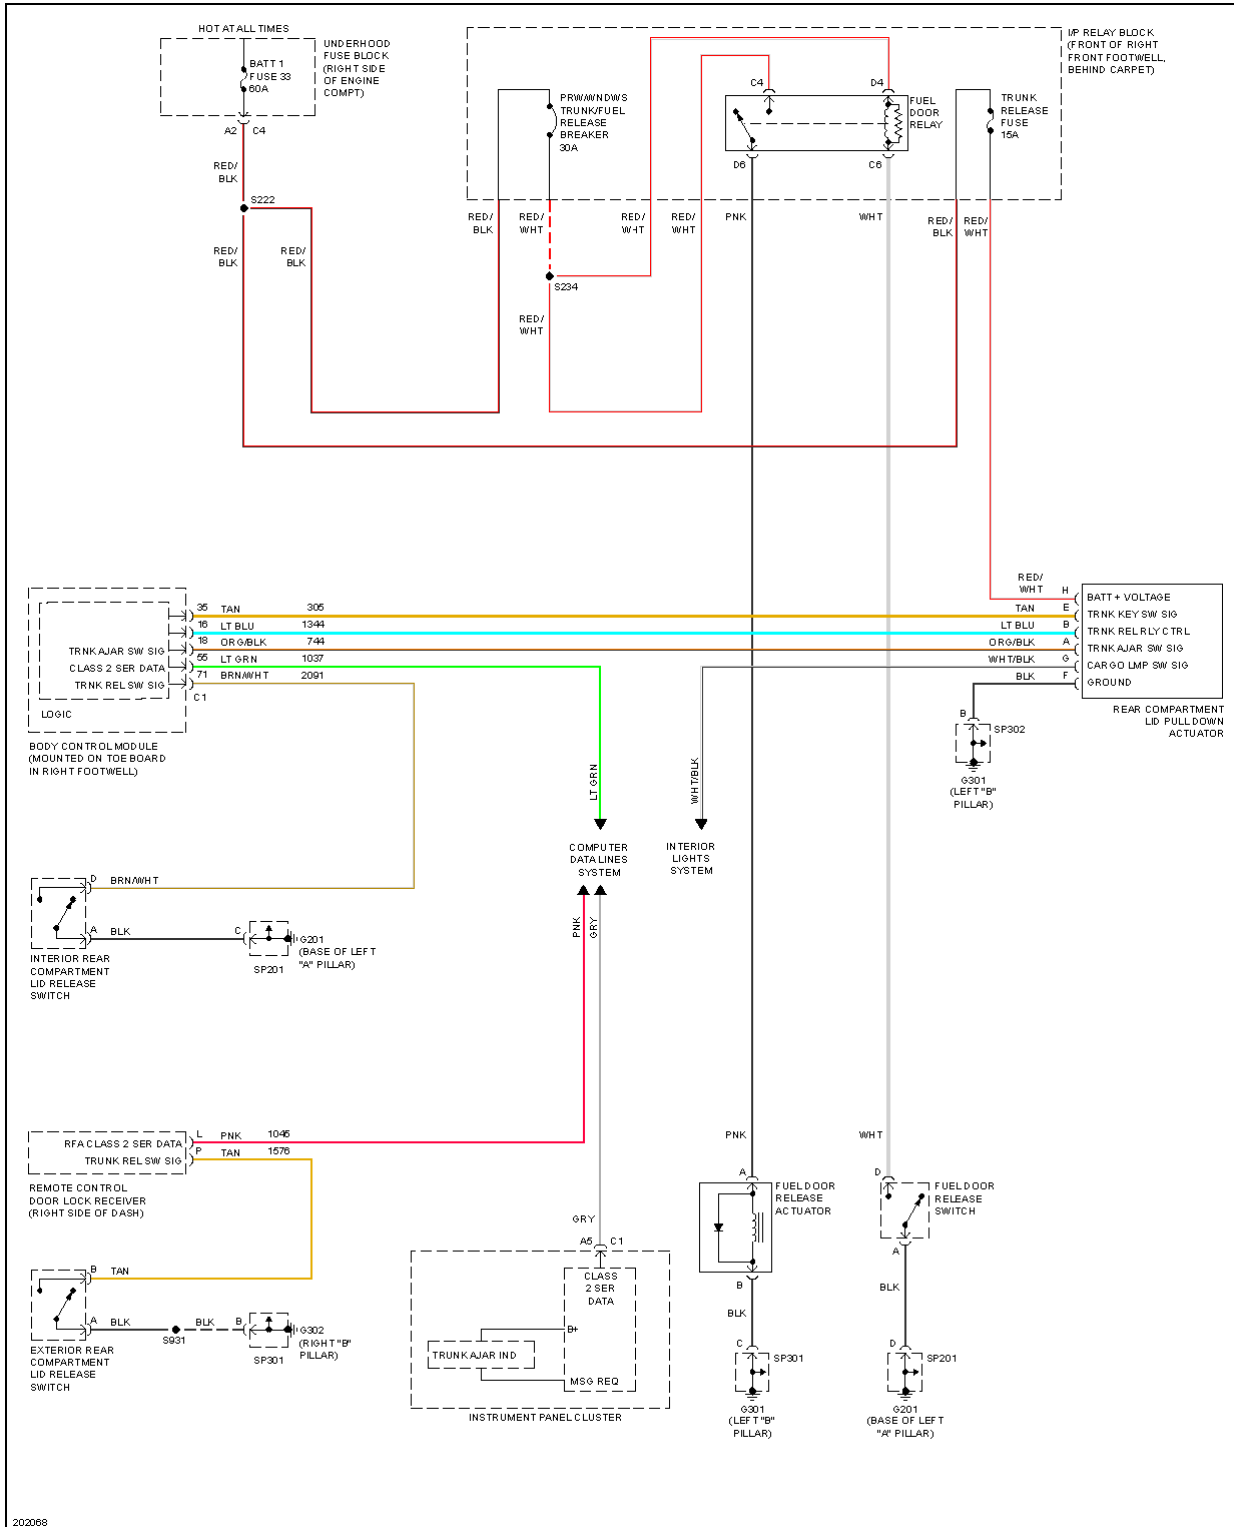

TRANSMISSION

2005 Chevrolet Corvette

2005 SYSTEM WIRING DIAGRAMS Chevrolet - Corvette

2005 Chevrolet Corvette

2005 SYSTEM WIRING DIAGRAMS Chevrolet - Corvette

Fig. 67: A/T Circuit

2005 Chevrolet Corvette

2005 SYSTEM WIRING DIAGRAMS Chevrolet - Corvette

Fig. 68: M/T Circuit

TRUNK, TAILGATE, FUEL DOOR

2005 Chevrolet Corvette

2005 SYSTEM WIRING DIAGRAMS Chevrolet - Corvette

Fig. 69: Trunk, Tailgate, Fuel Door Circuit

WARNING SYSTEMS

2005 Chevrolet Corvette

2005 SYSTEM WIRING DIAGRAMS Chevrolet - Corvette

Fig. 70: Warning Systems Circuit

WIPER/WASHER

2005 Chevrolet Corvette

2005 SYSTEM WIRING DIAGRAMS Chevrolet - Corvette

Fig. 71: Wiper/Washer Circuit (1 of 2)

2005 Chevrolet Corvette

2005 SYSTEM WIRING DIAGRAMS Chevrolet - Corvette

2005 Chevrolet Corvette

2005 SYSTEM WIRING DIAGRAMS Chevrolet - Corvette

Fig. 72: Wiper/Washer Circuit (2 of 2)