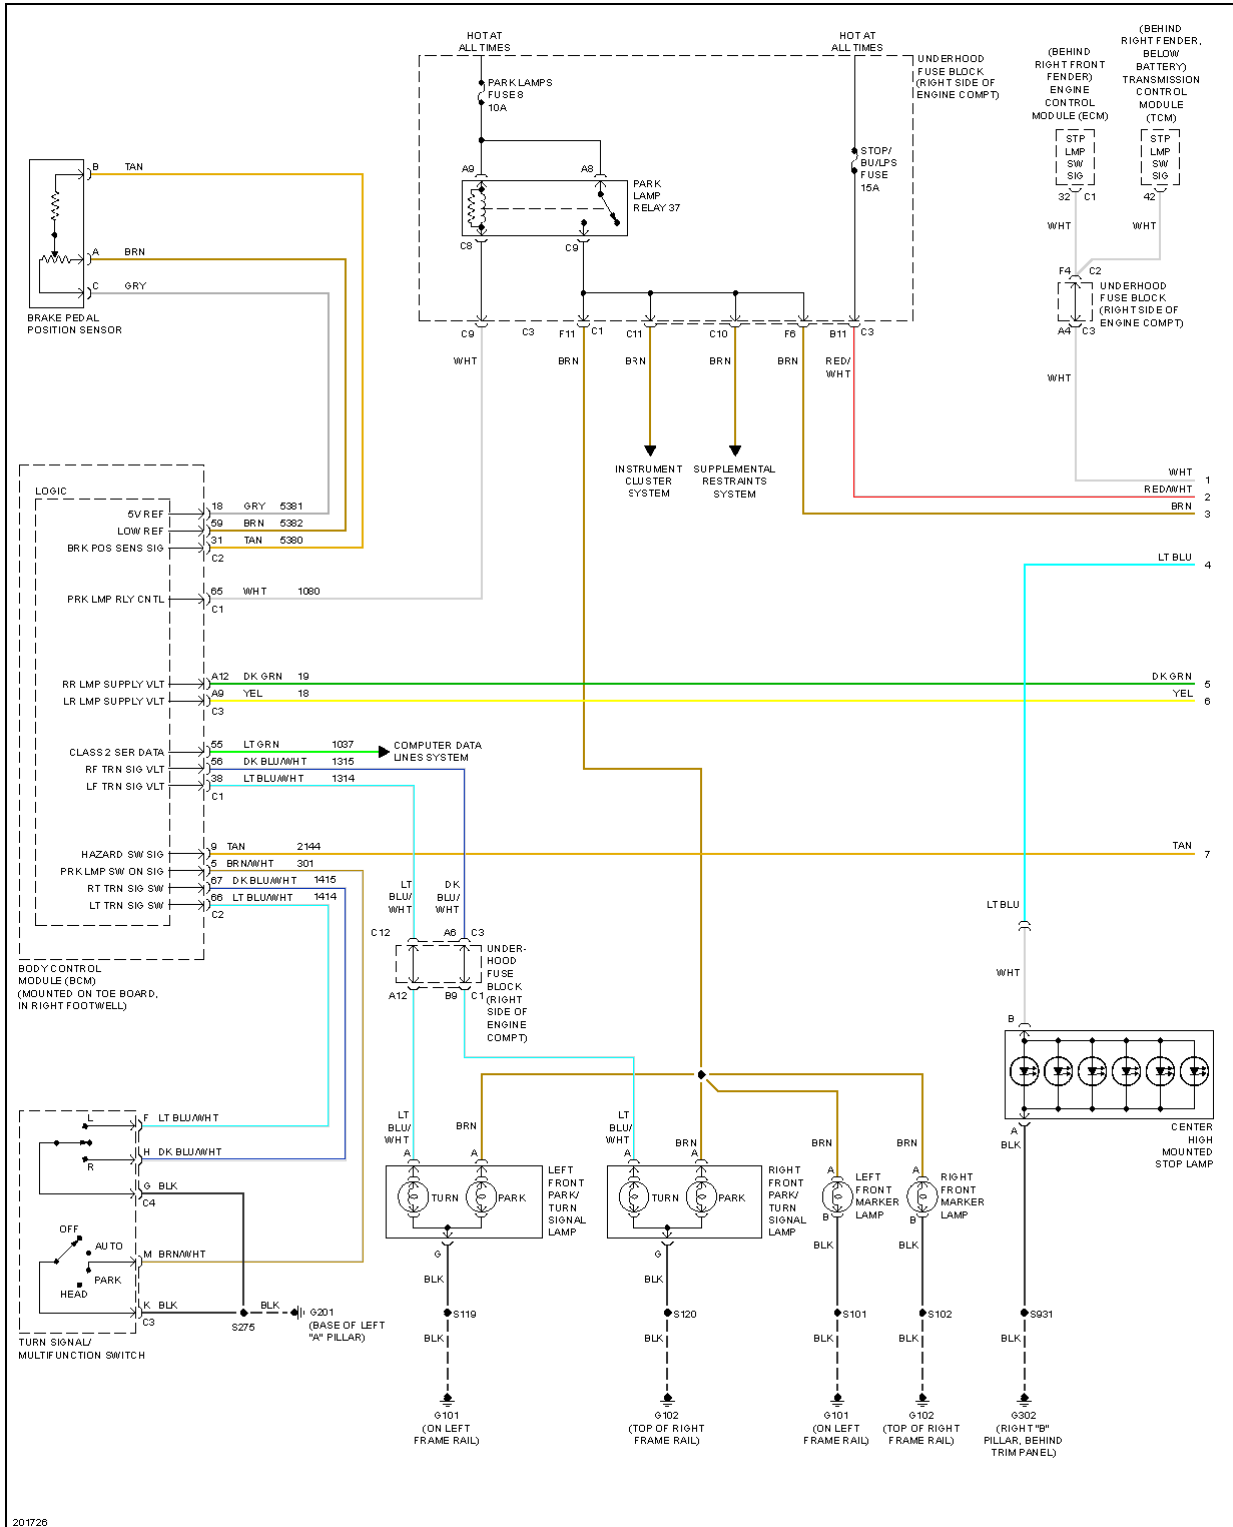

2005 SYSTEM WIRING DIAGRAMS Chevrolet - Corvette

Fig. 28: Exterior Lamps Circuit (1 of 2)

2005 Chevrolet Corvette

2005 SYSTEM WIRING DIAGRAMS Chevrolet - Corvette

Fig. 29: Exterior Lamps Circuit (2 of 2)

GROUND DISTRIBUTION