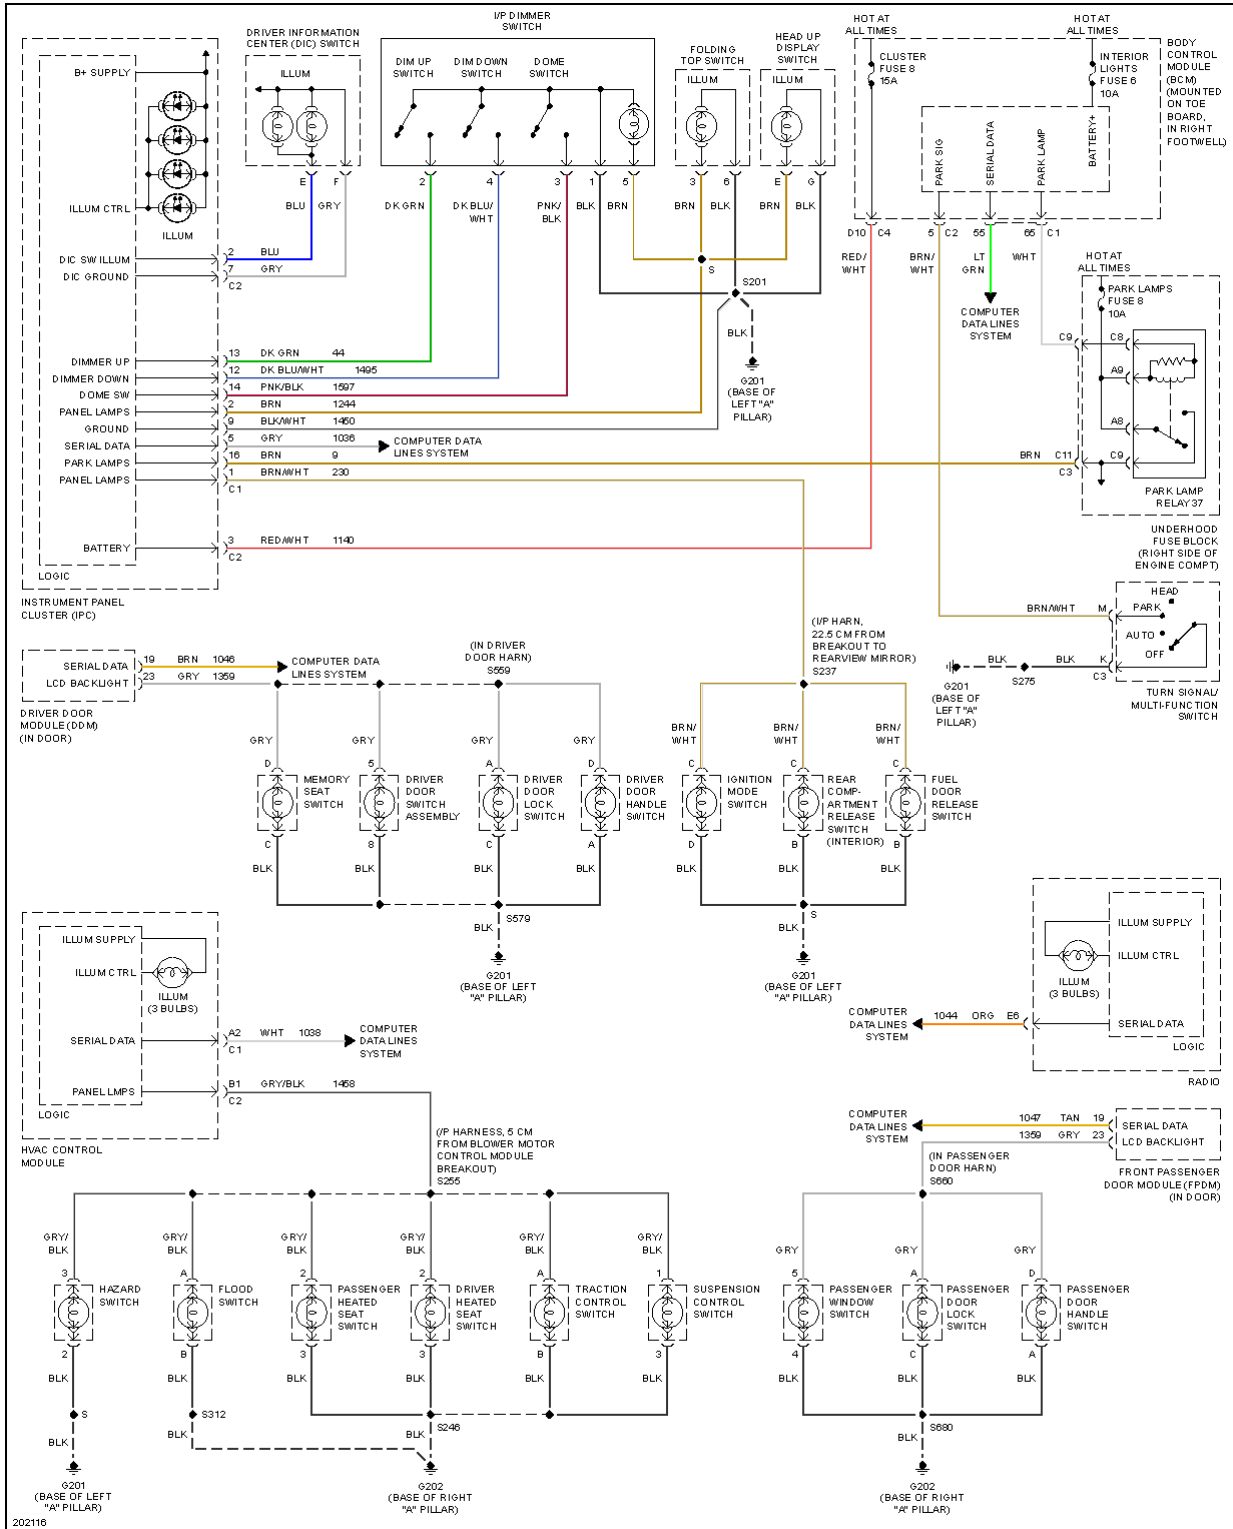

2005 Chevrolet Corvette

2005 SYSTEM WIRING DIAGRAMS Chevrolet - Corvette

Fig. 37: Instrument Cluster Circuit (2 of 2)

INTERIOR LIGHTS

2005 Chevrolet Corvette

2005 SYSTEM WIRING DIAGRAMS Chevrolet - Corvette

Fig. 38: Courtesy Lamps Circuit

2005 Chevrolet Corvette

2005 SYSTEM WIRING DIAGRAMS Chevrolet - Corvette

Fig. 39: Instrument Illumination Circuit

MEMORY SYSTEMS

2005 Chevrolet Corvette

2005 SYSTEM WIRING DIAGRAMS Chevrolet - Corvette