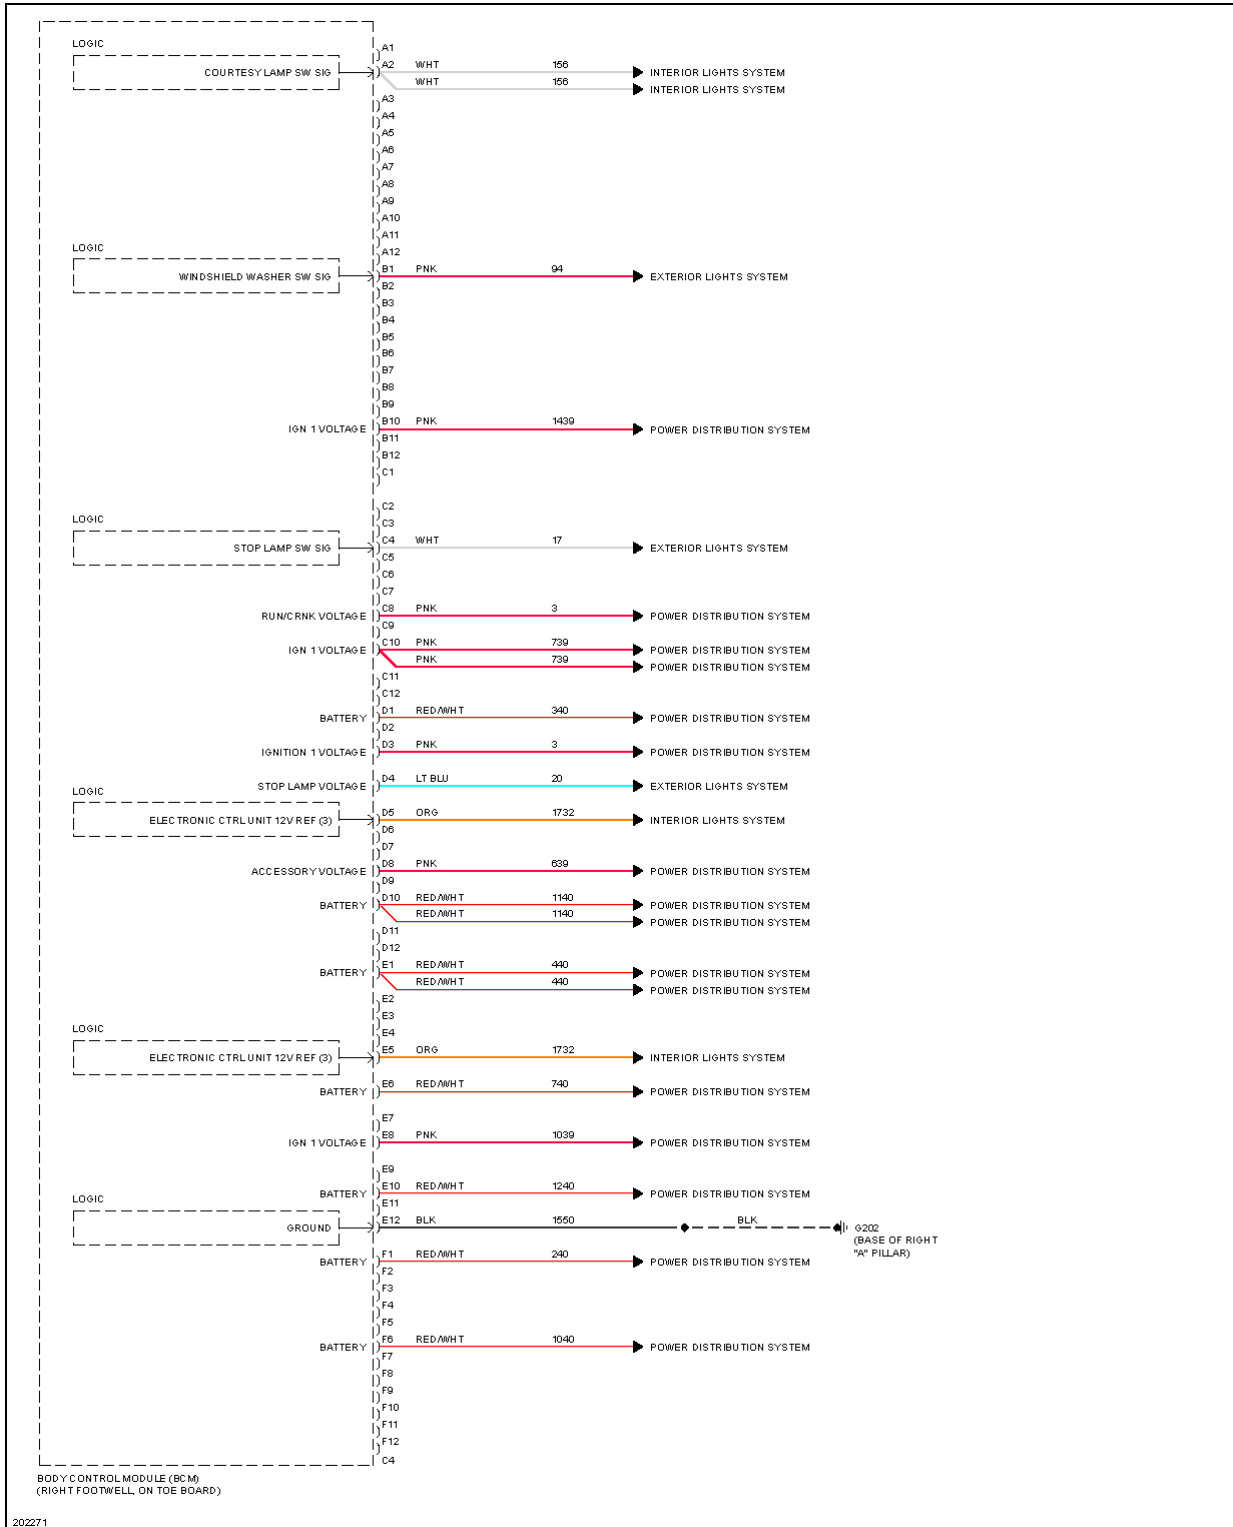

2005 Chevrolet Corvette

2005 SYSTEM WIRING DIAGRAMS Chevrolet - Corvette

Fig. 9: Body Control Modules Circuit (2 of 4)

2005 Chevrolet Corvette

2005 SYSTEM WIRING DIAGRAMS Chevrolet - Corvette

Fig. 10: Body Control Modules Circuit (3 of 4)