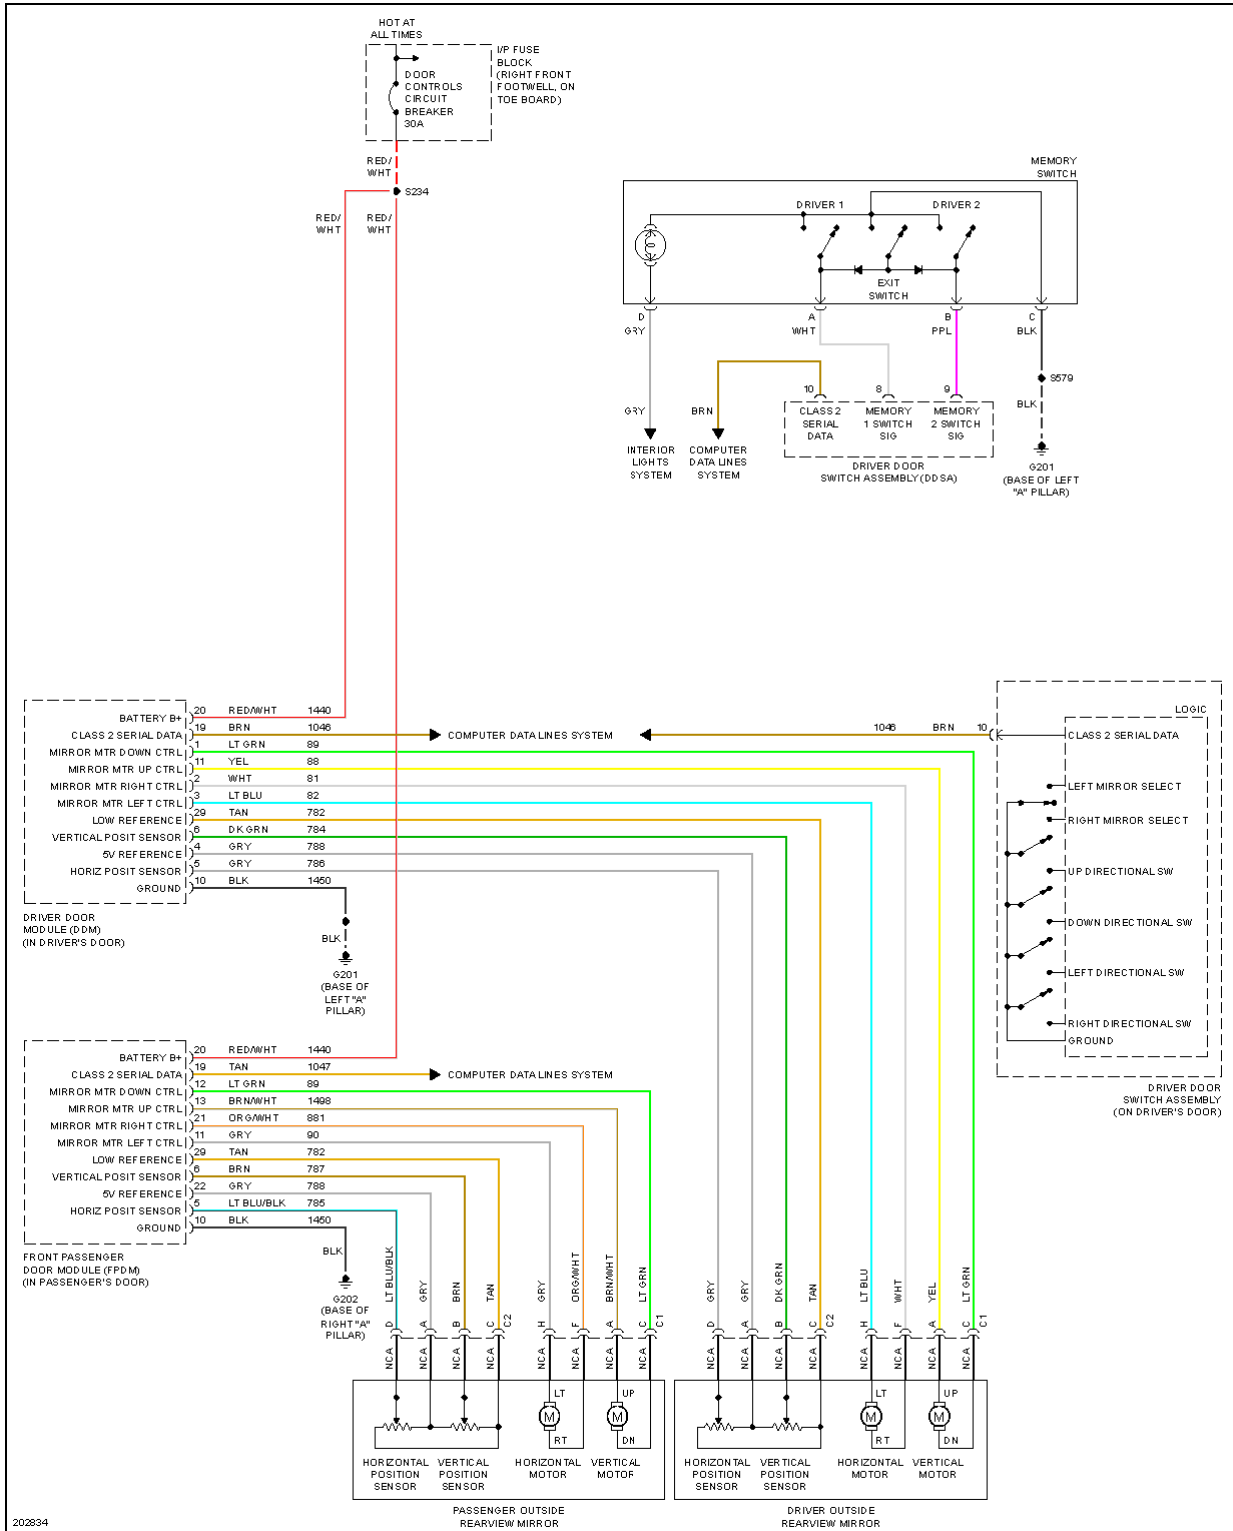

Fig. 40: Driver's Memory Seat Circuit (1 of 2)

2005 Chevrolet Corvette

2005 SYSTEM WIRING DIAGRAMS Chevrolet - Corvette

2005 Chevrolet Corvette

2005 SYSTEM WIRING DIAGRAMS Chevrolet - Corvette

Fig. 41: Driver's Memory Seat Circuit (2 of 2)

2005 Chevrolet Corvette

2005 SYSTEM WIRING DIAGRAMS Chevrolet - Corvette

Fig. 42: Memory Mirrors Circuit

2005 Chevrolet Corvette

2005 SYSTEM WIRING DIAGRAMS Chevrolet - Corvette

Fig. 43: Steering Column Memory Circuit

NAVIGATION

2005 Chevrolet Corvette

2005 SYSTEM WIRING DIAGRAMS Chevrolet - Corvette

Fig. 44: Navigation Circuit

POWER DISTRIBUTION

2005 Chevrolet Corvette

2005 SYSTEM WIRING DIAGRAMS Chevrolet - Corvette

2005 Chevrolet Corvette