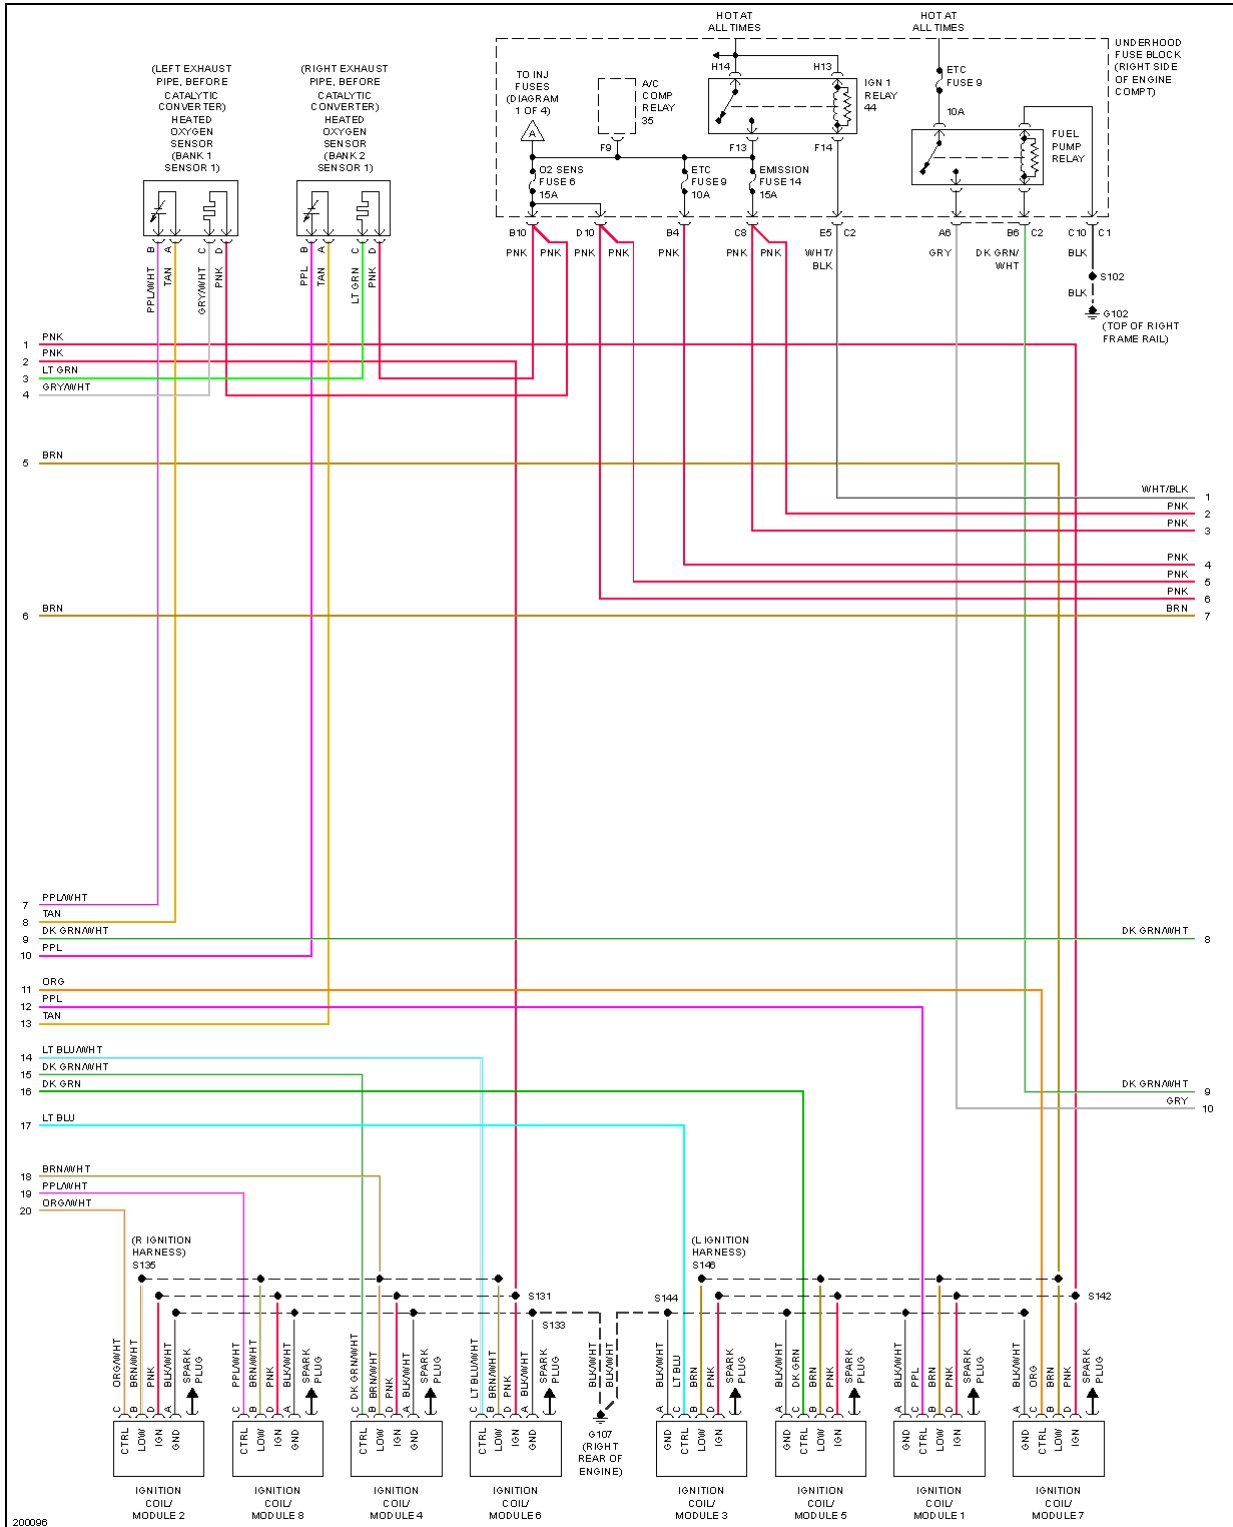

2005 Chevrolet Corvette

2005 SYSTEM WIRING DIAGRAMS Chevrolet - Corvette

Fig. 20: 6.0L VIN U, Engine Performance Circuit, A/T (2 of 4)

2005 Chevrolet Corvette

2005 SYSTEM WIRING DIAGRAMS Chevrolet - Corvette

Fig. 21: 6.0L VIN U, Engine Performance Circuit, A/T (3 of 4)

2005 Chevrolet Corvette

2005 SYSTEM WIRING DIAGRAMS Chevrolet - Corvette

Fig. 22: 6.0L VIN U, Engine Performance Circuit, A/T (4 of 4)

2005 Chevrolet Corvette