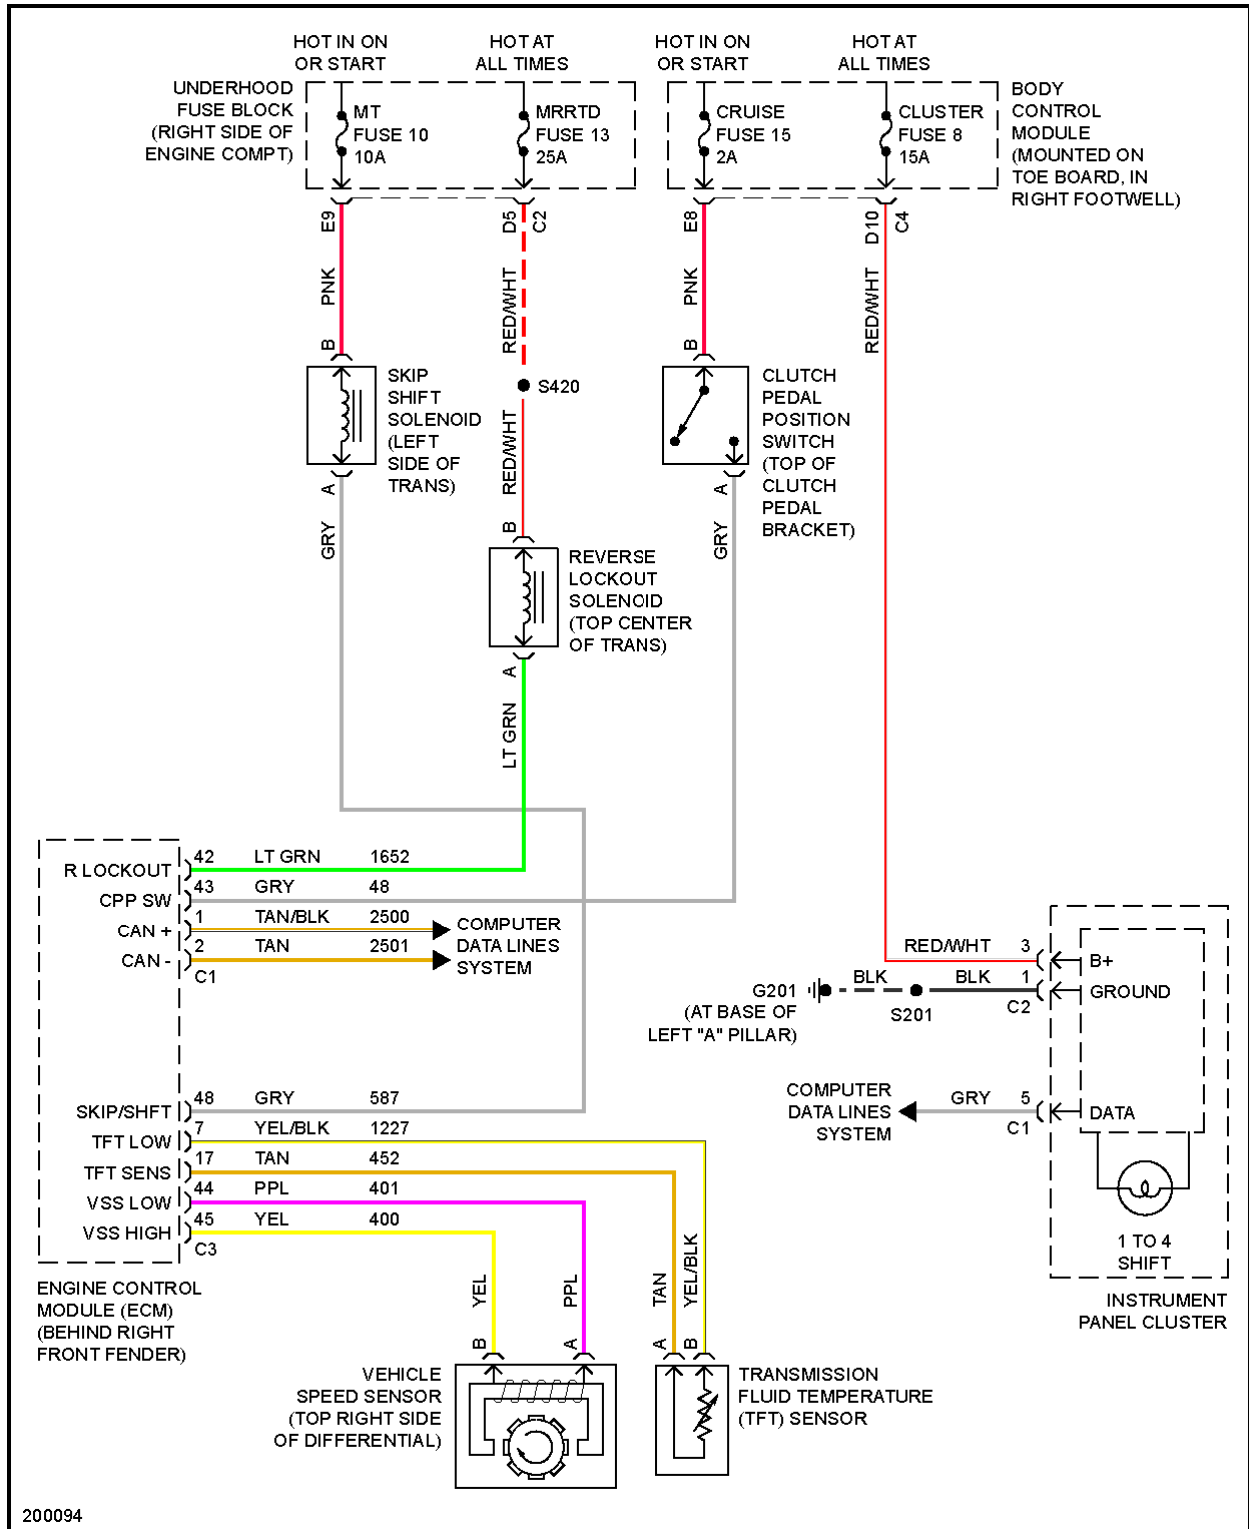

2005 Chevrolet Corvette

2005 SYSTEM WIRING DIAGRAMS Chevrolet - Corvette

Fig. 65: Supplemental Restraints Circuit (1 of 2)

2005 Chevrolet Corvette

2005 SYSTEM WIRING DIAGRAMS Chevrolet - Corvette

Fig. 66: Supplemental Restraints Circuit (2 of 2)

TRANSMISSION

2005 Chevrolet Corvette

2005 SYSTEM WIRING DIAGRAMS Chevrolet - Corvette

2005 Chevrolet Corvette

2005 SYSTEM WIRING DIAGRAMS Chevrolet - Corvette

Fig. 67: A/T Circuit

2005 Chevrolet Corvette

2005 SYSTEM WIRING DIAGRAMS Chevrolet - Corvette

Fig. 68: M/T Circuit

TRUNK, TAILGATE, FUEL DOOR

2005 Chevrolet Corvette

2005 SYSTEM WIRING DIAGRAMS Chevrolet - Corvette

Fig. 69: Trunk, Tailgate, Fuel Door Circuit

WARNING SYSTEMS

2005 Chevrolet Corvette

2005 SYSTEM WIRING DIAGRAMS Chevrolet - Corvette