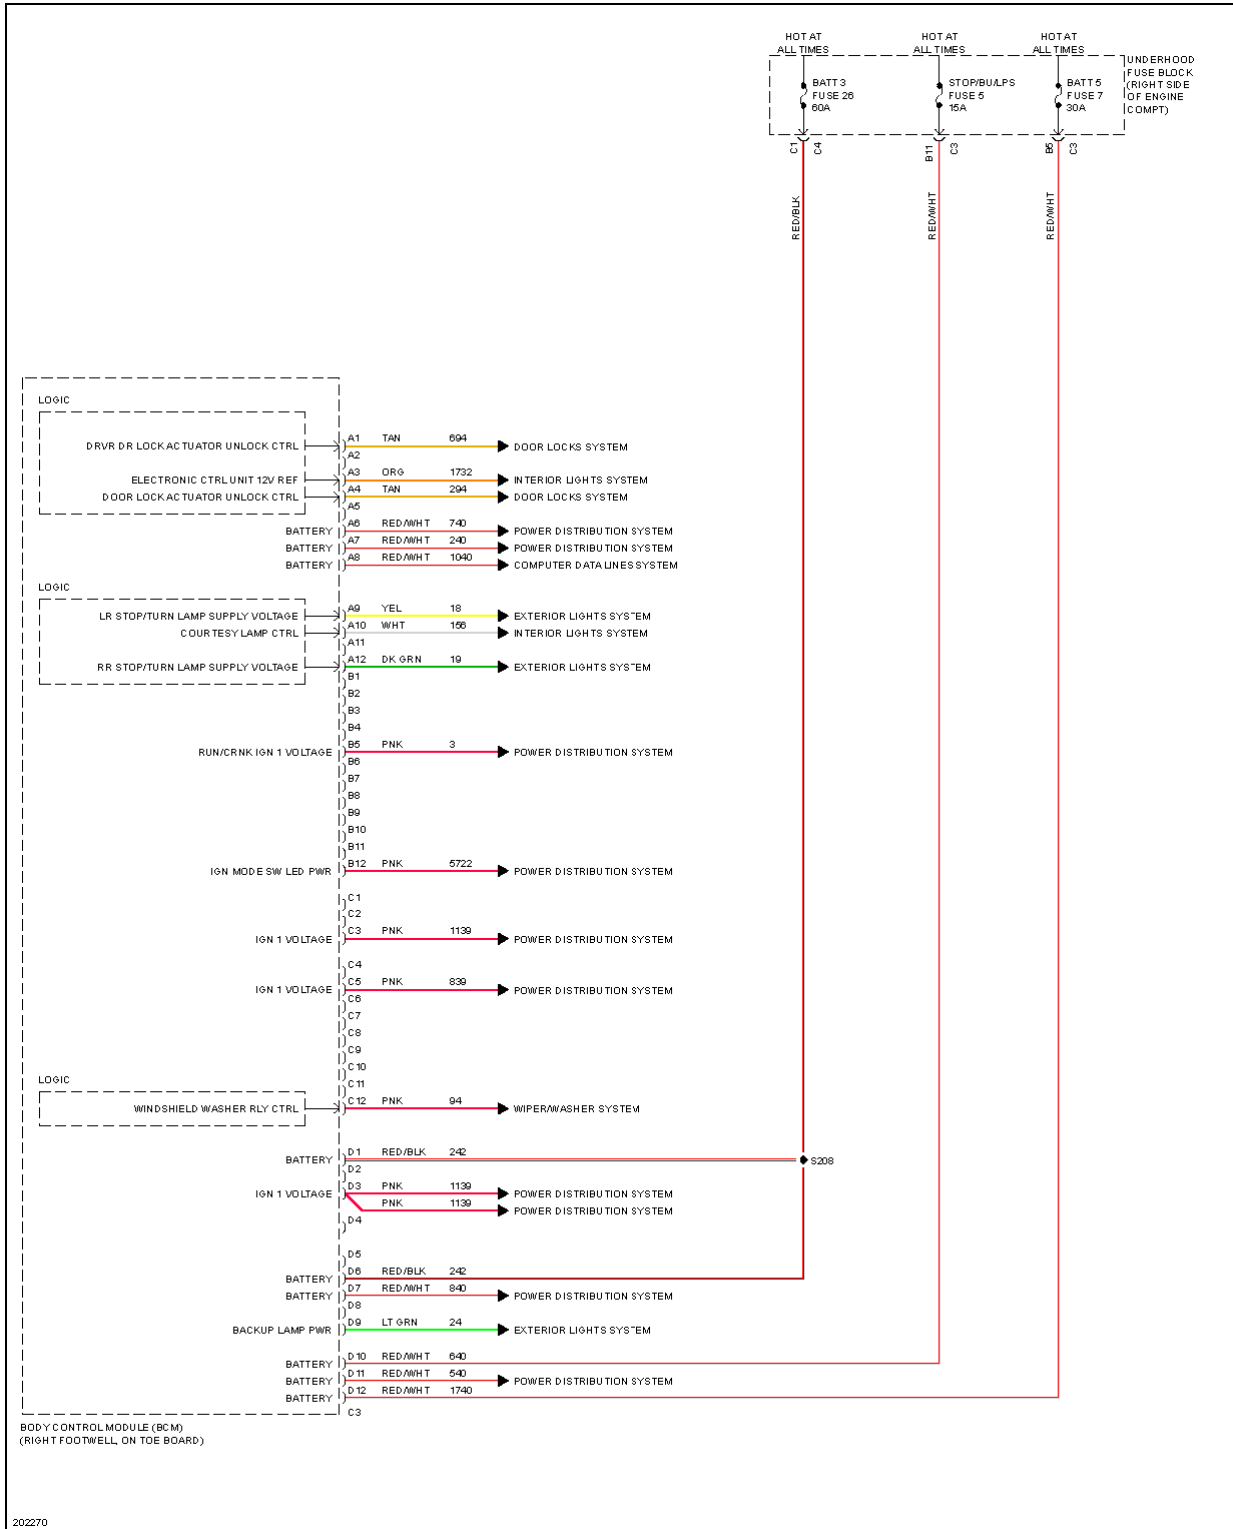

2005 Chevrolet Corvette

2005 SYSTEM WIRING DIAGRAMS Chevrolet - Corvette

Fig. 9: Body Control Modules Circuit (2 of 4)

2005 Chevrolet Corvette

2005 SYSTEM WIRING DIAGRAMS Chevrolet - Corvette

Fig. 10: Body Control Modules Circuit (3 of 4)