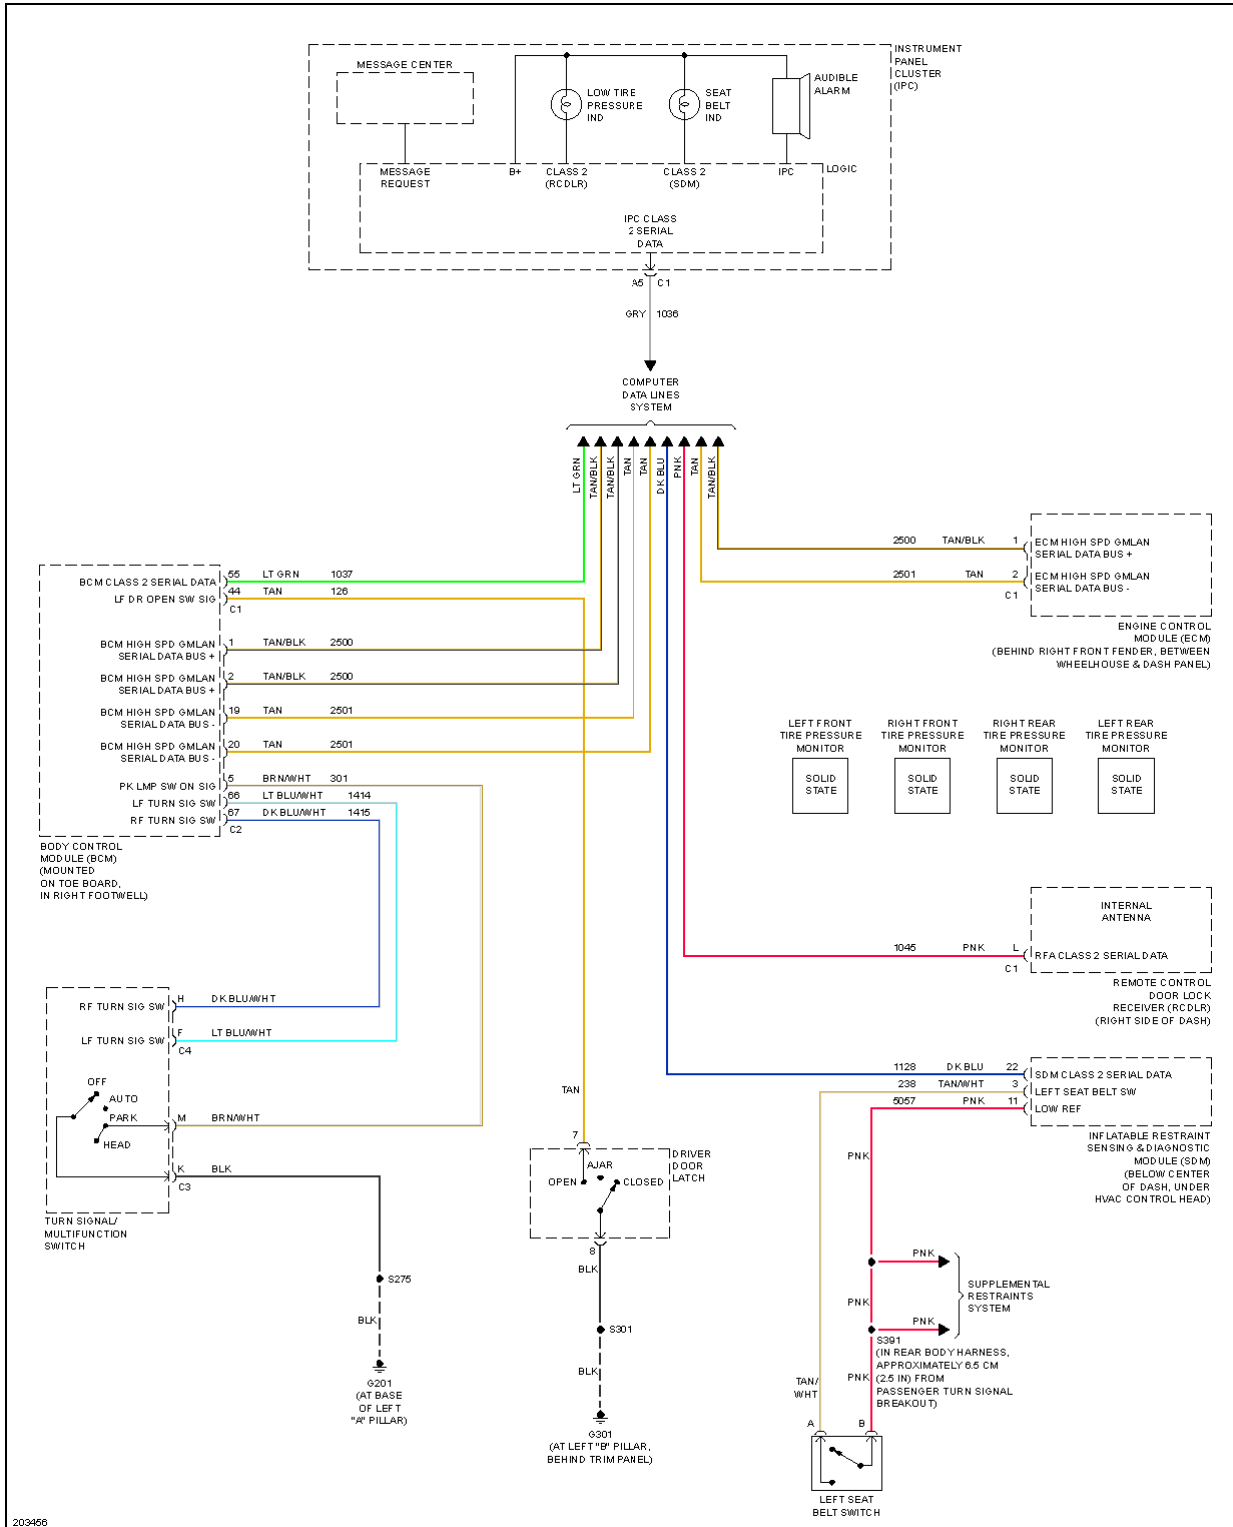

TRANSMISSION

2005 Chevrolet Corvette

2005 SYSTEM WIRING DIAGRAMS Chevrolet - Corvette

2005 Chevrolet Corvette

2005 SYSTEM WIRING DIAGRAMS Chevrolet - Corvette

Fig. 67: A/T Circuit

2005 Chevrolet Corvette

2005 SYSTEM WIRING DIAGRAMS Chevrolet - Corvette

Fig. 68: M/T Circuit

TRUNK, TAILGATE, FUEL DOOR

2005 Chevrolet Corvette

2005 SYSTEM WIRING DIAGRAMS Chevrolet - Corvette

Fig. 69: Trunk, Tailgate, Fuel Door Circuit

WARNING SYSTEMS

2005 Chevrolet Corvette

2005 SYSTEM WIRING DIAGRAMS Chevrolet - Corvette

Fig. 70: Warning Systems Circuit

WIPER/WASHER

2005 Chevrolet Corvette

2005 SYSTEM WIRING DIAGRAMS Chevrolet - Corvette

Fig. 71: Wiper/Washer Circuit (1 of 2)

2005 Chevrolet Corvette

2005 SYSTEM WIRING DIAGRAMS Chevrolet - Corvette

2005 Chevrolet Corvette

2005 SYSTEM WIRING DIAGRAMS Chevrolet - Corvette

Fig. 72: Wiper/Washer Circuit (2 of 2)