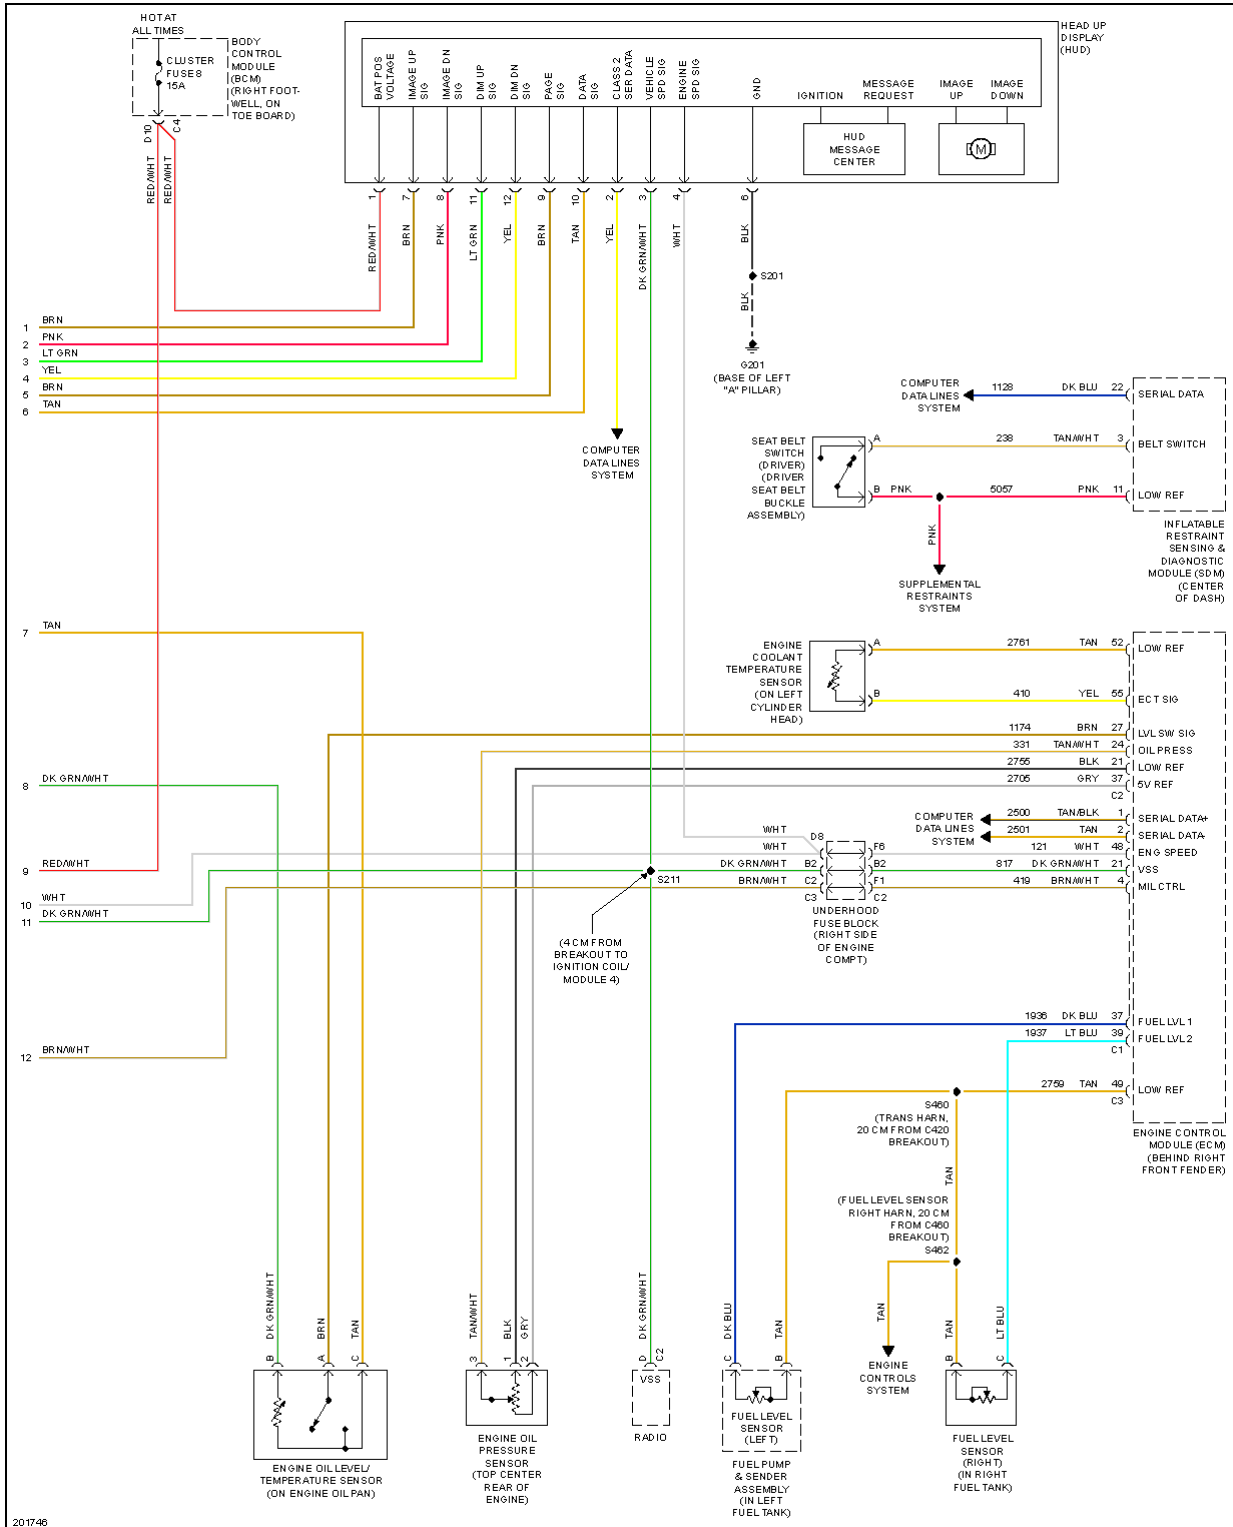

HORN

2005 Chevrolet Corvette

2005 SYSTEM WIRING DIAGRAMS Chevrolet - Corvette

Fig. 35: Horn Circuit

INSTRUMENT CLUSTER

2005 Chevrolet Corvette

2005 SYSTEM WIRING DIAGRAMS Chevrolet - Corvette

Fig. 36: Instrument Cluster Circuit (1 of 2)

2005 Chevrolet Corvette

2005 SYSTEM WIRING DIAGRAMS Chevrolet - Corvette

Fig. 37: Instrument Cluster Circuit (2 of 2)

INTERIOR LIGHTS

2005 Chevrolet Corvette

2005 SYSTEM WIRING DIAGRAMS Chevrolet - Corvette

Fig. 38: Courtesy Lamps Circuit

2005 Chevrolet Corvette

2005 SYSTEM WIRING DIAGRAMS Chevrolet - Corvette

Fig. 39: Instrument Illumination Circuit

MEMORY SYSTEMS

2005 Chevrolet Corvette

2005 SYSTEM WIRING DIAGRAMS Chevrolet - Corvette