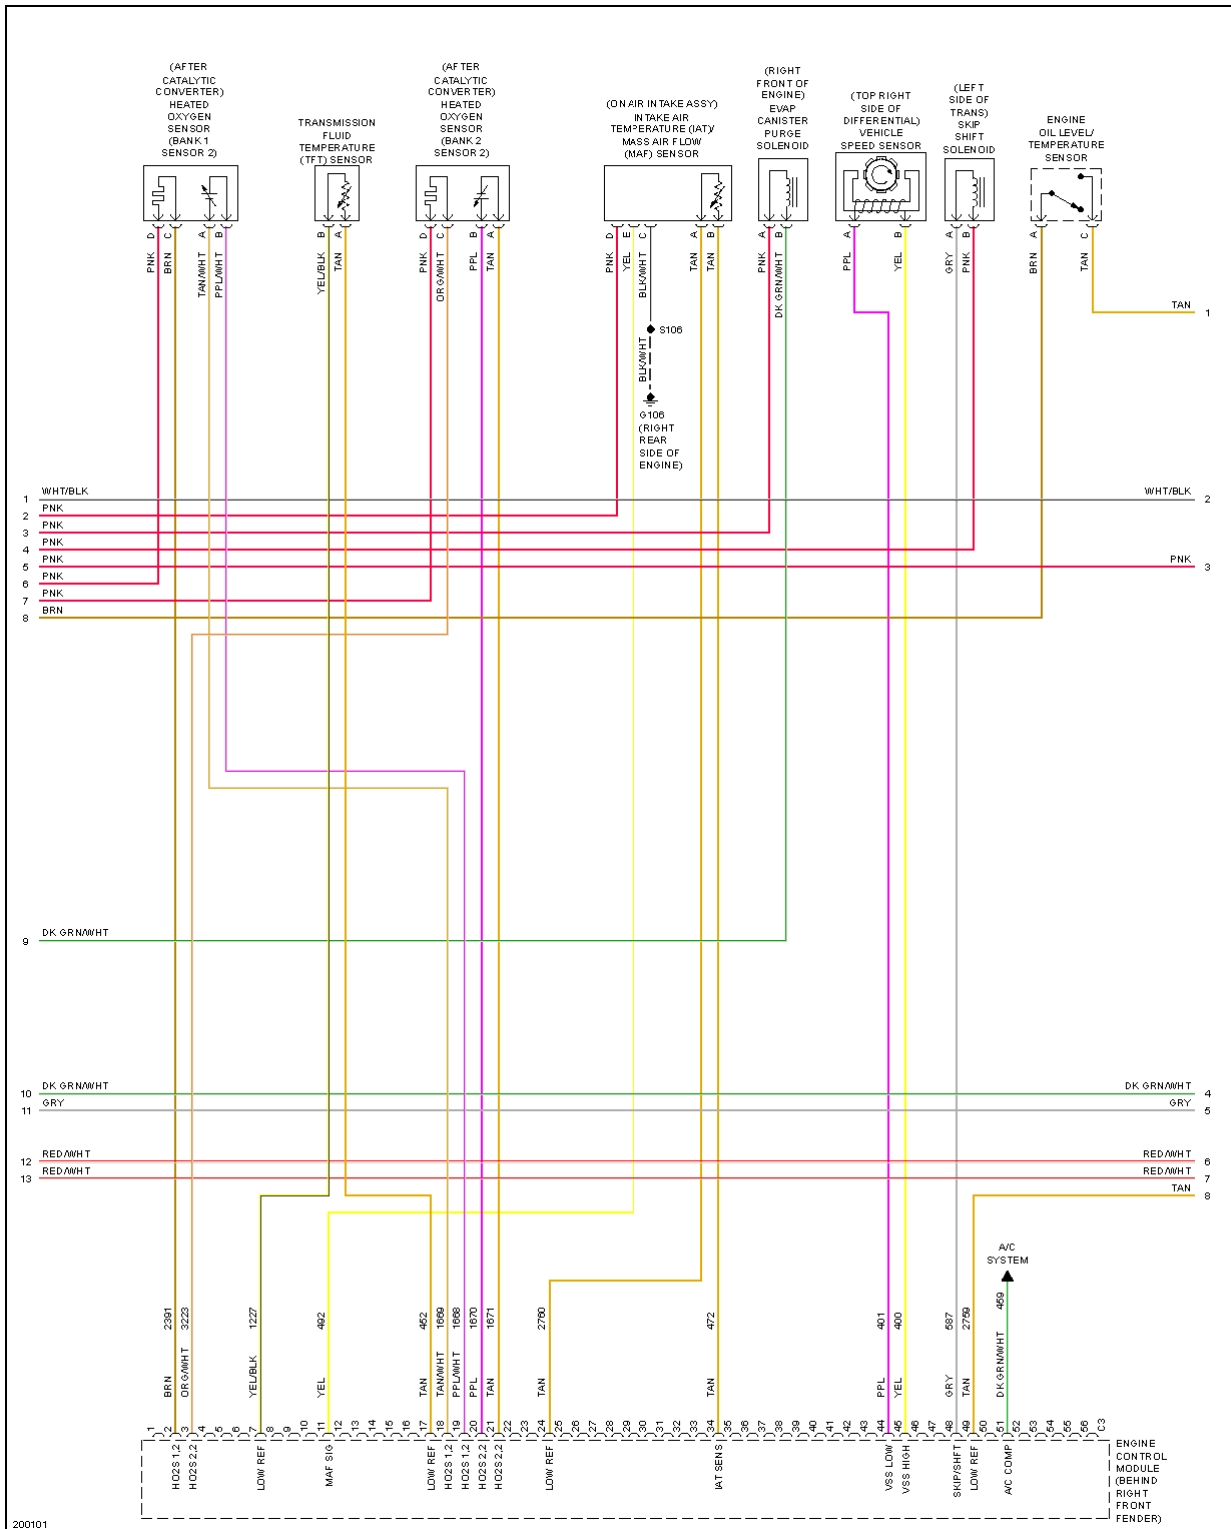

2005 SYSTEM WIRING DIAGRAMS Chevrolet - Corvette

Fig. 23: 6.0L VIN U, Engine Performance Circuit, M/T (1 of 4)

2005 Chevrolet Corvette

2005 SYSTEM WIRING DIAGRAMS Chevrolet - Corvette

Fig. 24: 6.0L VIN U, Engine Performance Circuit, M/T (2 of 4)

2005 Chevrolet Corvette

2005 SYSTEM WIRING DIAGRAMS Chevrolet - Corvette

Fig. 25: 6.0L VIN U, Engine Performance Circuit, M/T (3 of 4)

2005 Chevrolet Corvette

2005 SYSTEM WIRING DIAGRAMS Chevrolet - Corvette

Fig. 26: 6.0L VIN U, Engine Performance Circuit, M/T (4 of 4)

EXTERIOR LIGHTS

2005 Chevrolet Corvette

2005 SYSTEM WIRING DIAGRAMS Chevrolet - Corvette

Fig. 27: Back-up Lamps Circuit

2005 Chevrolet Corvette