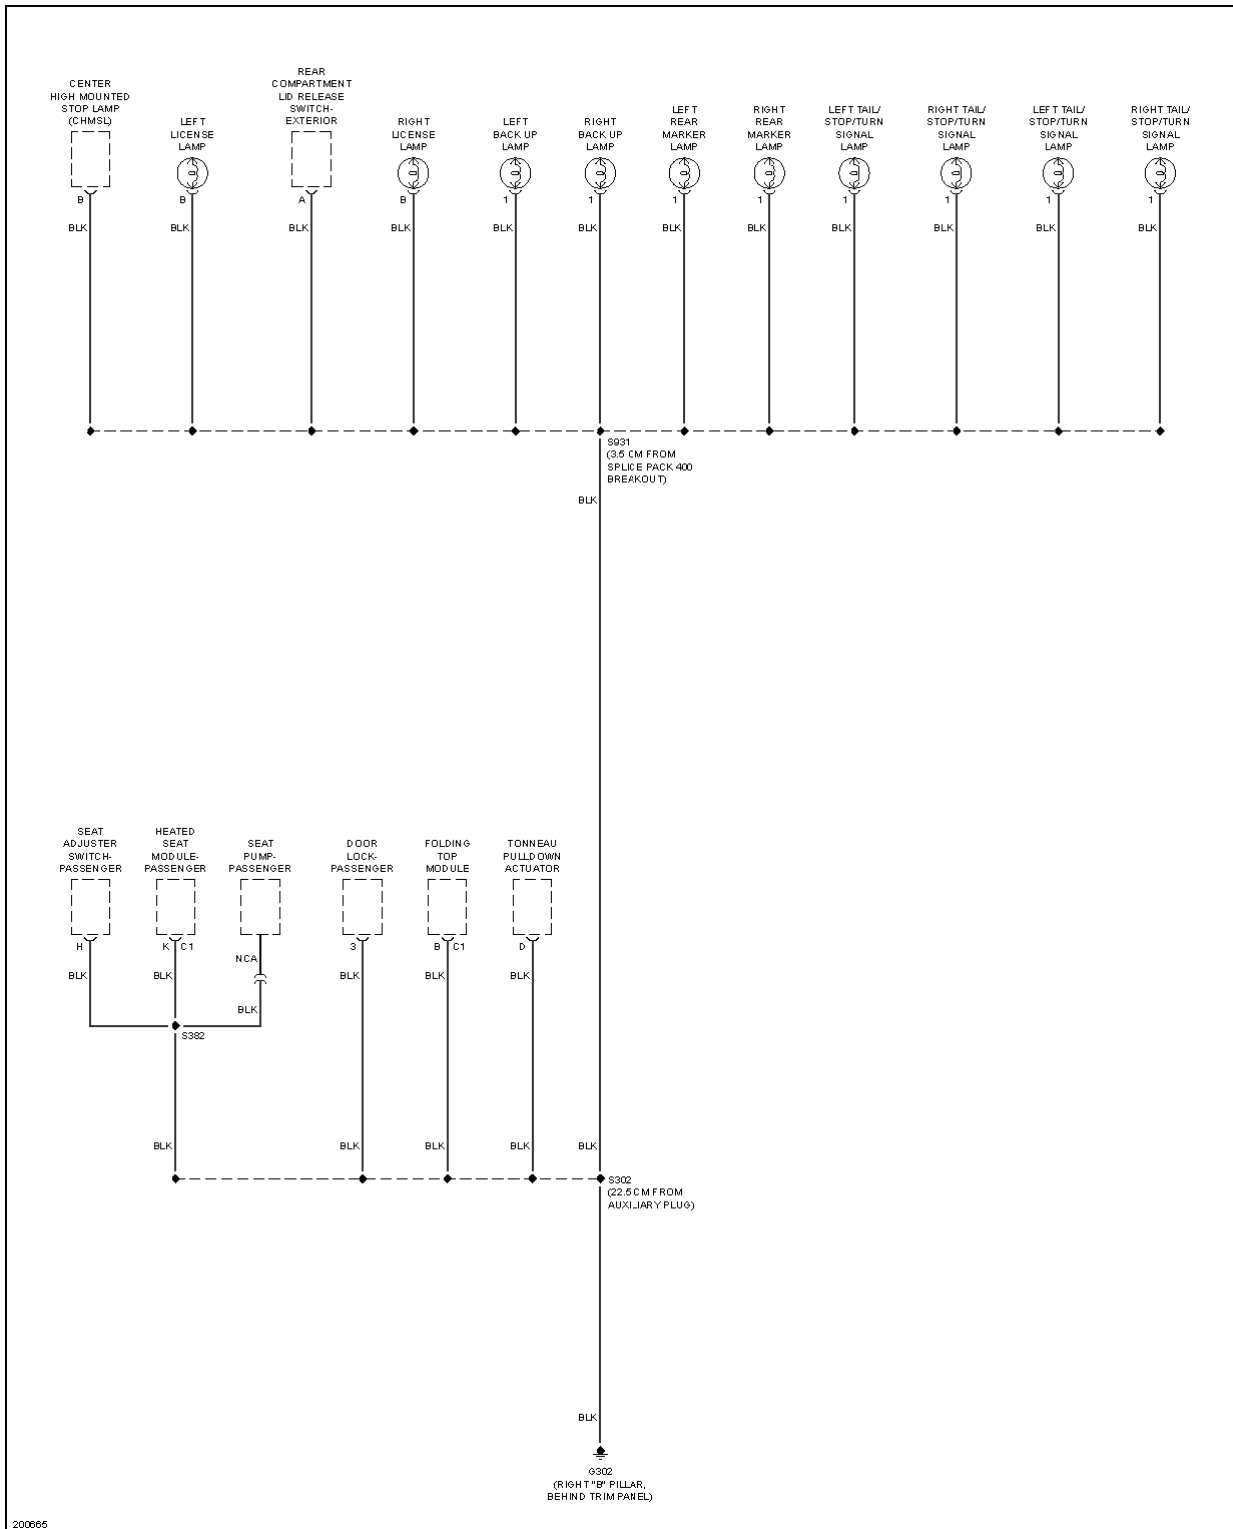

2005 Chevrolet Corvette

2005 SYSTEM WIRING DIAGRAMS Chevrolet - Corvette

Fig. 33: Ground Distribution Circuit (4 of 4)

HEADLIGHTS

2005 Chevrolet Corvette

2005 SYSTEM WIRING DIAGRAMS Chevrolet - Corvette

Fig. 34: Headlights Circuit