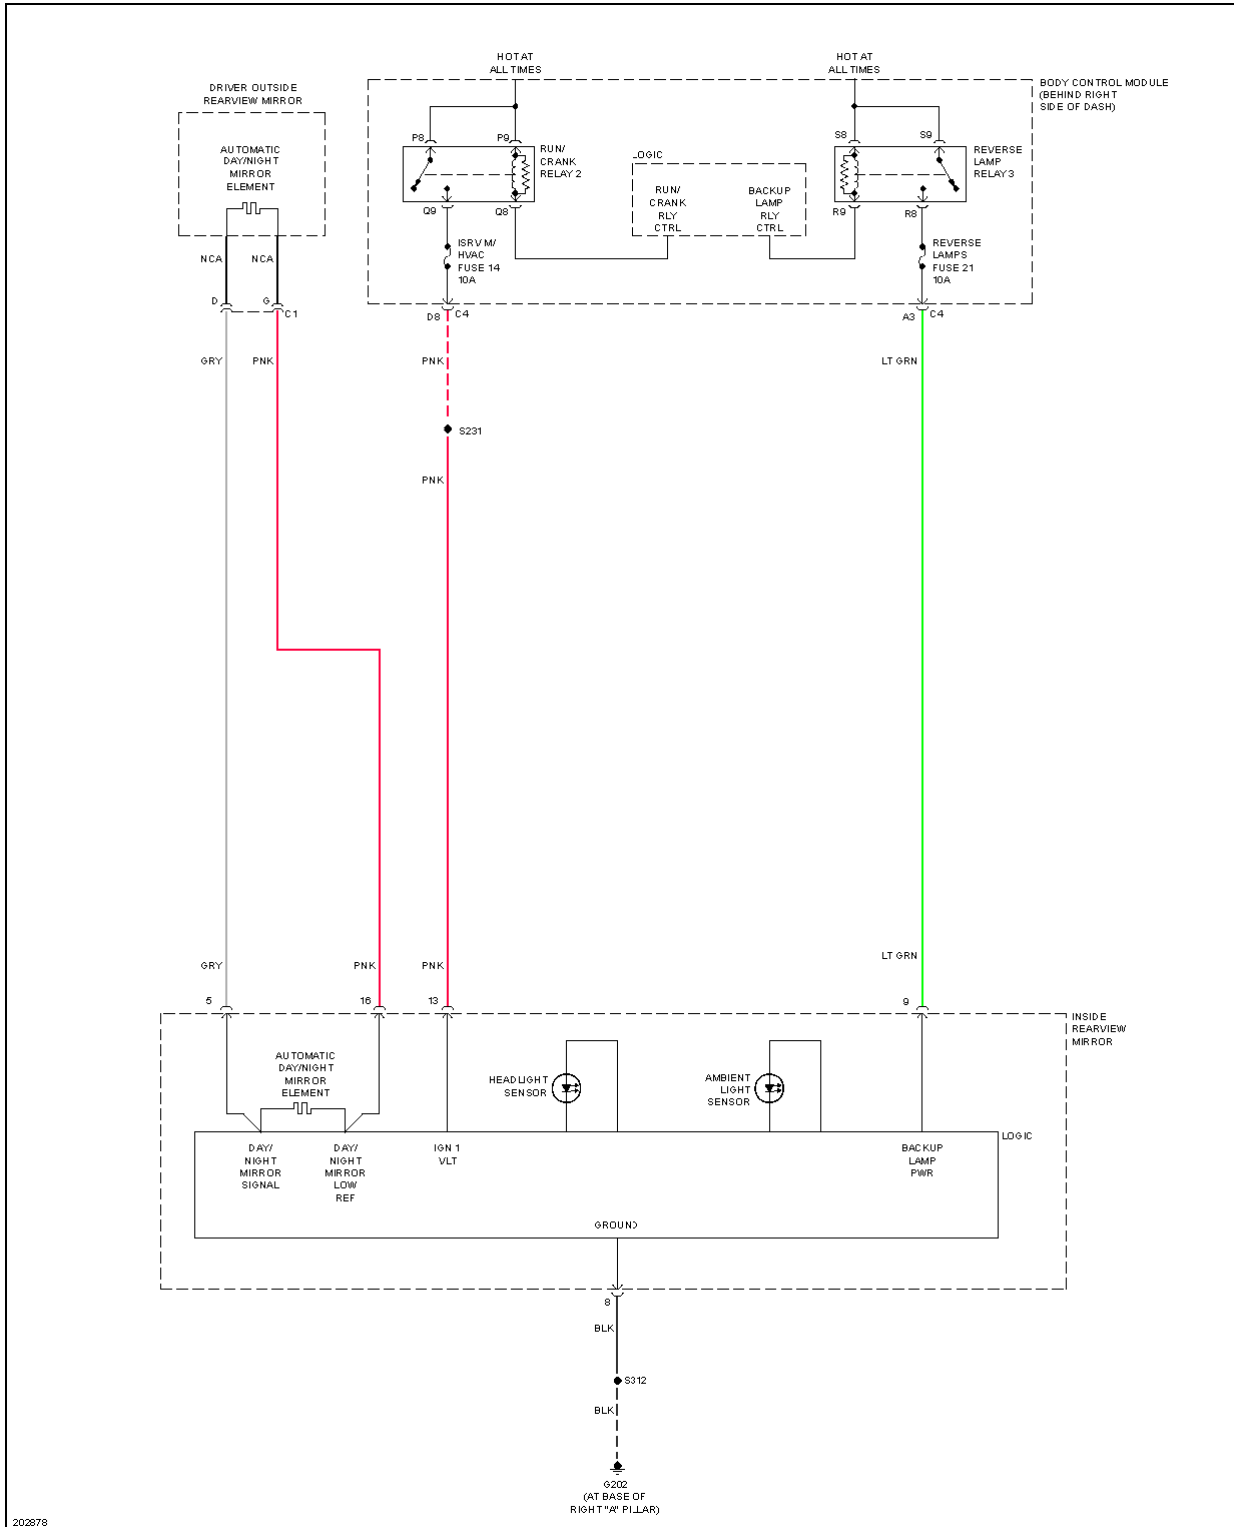

2005 Chevrolet Corvette

2005 SYSTEM WIRING DIAGRAMS Chevrolet - Corvette

Fig. 48: Power Distribution Circuit (4 of 4)

POWER MIRRORS

2005 Chevrolet Corvette

2005 SYSTEM WIRING DIAGRAMS Chevrolet - Corvette

Fig. 49: Automatic Day/Night Mirror Circuit

2005 Chevrolet Corvette

2005 SYSTEM WIRING DIAGRAMS Chevrolet - Corvette

Fig. 50: Power Mirror Circuit

POWER SEATS

2005 Chevrolet Corvette

2005 SYSTEM WIRING DIAGRAMS Chevrolet - Corvette

Fig. 51: Driver Seat Circuit