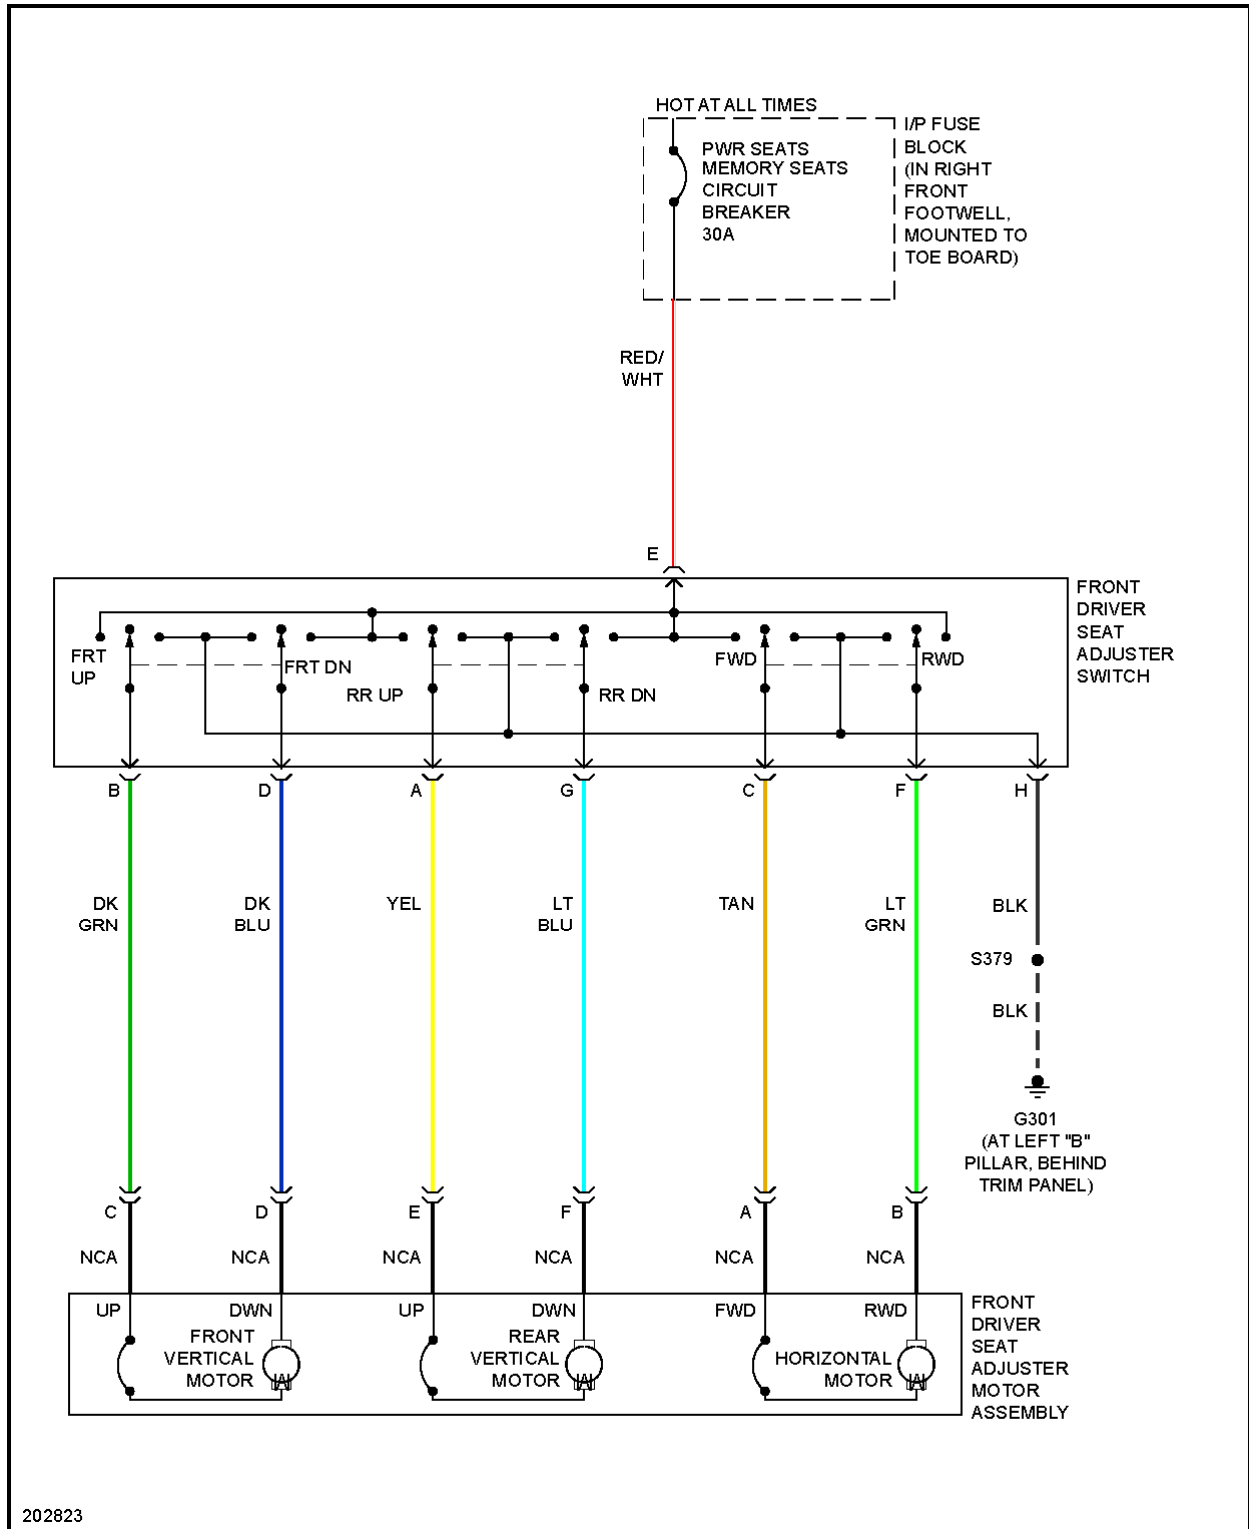

2005 Chevrolet Corvette

2005 SYSTEM WIRING DIAGRAMS Chevrolet - Corvette

Fig. 48: Power Distribution Circuit (4 of 4)

POWER MIRRORS

2005 Chevrolet Corvette

2005 SYSTEM WIRING DIAGRAMS Chevrolet - Corvette

Fig. 49: Automatic Day/Night Mirror Circuit

2005 Chevrolet Corvette

2005 SYSTEM WIRING DIAGRAMS Chevrolet - Corvette

Fig. 50: Power Mirror Circuit

POWER SEATS

2005 Chevrolet Corvette

2005 SYSTEM WIRING DIAGRAMS Chevrolet - Corvette

Fig. 51: Driver Seat Circuit

2005 Chevrolet Corvette

2005 SYSTEM WIRING DIAGRAMS Chevrolet - Corvette

Fig. 52: Heated Seats Circuit

2005 Chevrolet Corvette

2005 SYSTEM WIRING DIAGRAMS Chevrolet - Corvette

Fig. 53: Lumbar Circuit

2005 Chevrolet Corvette