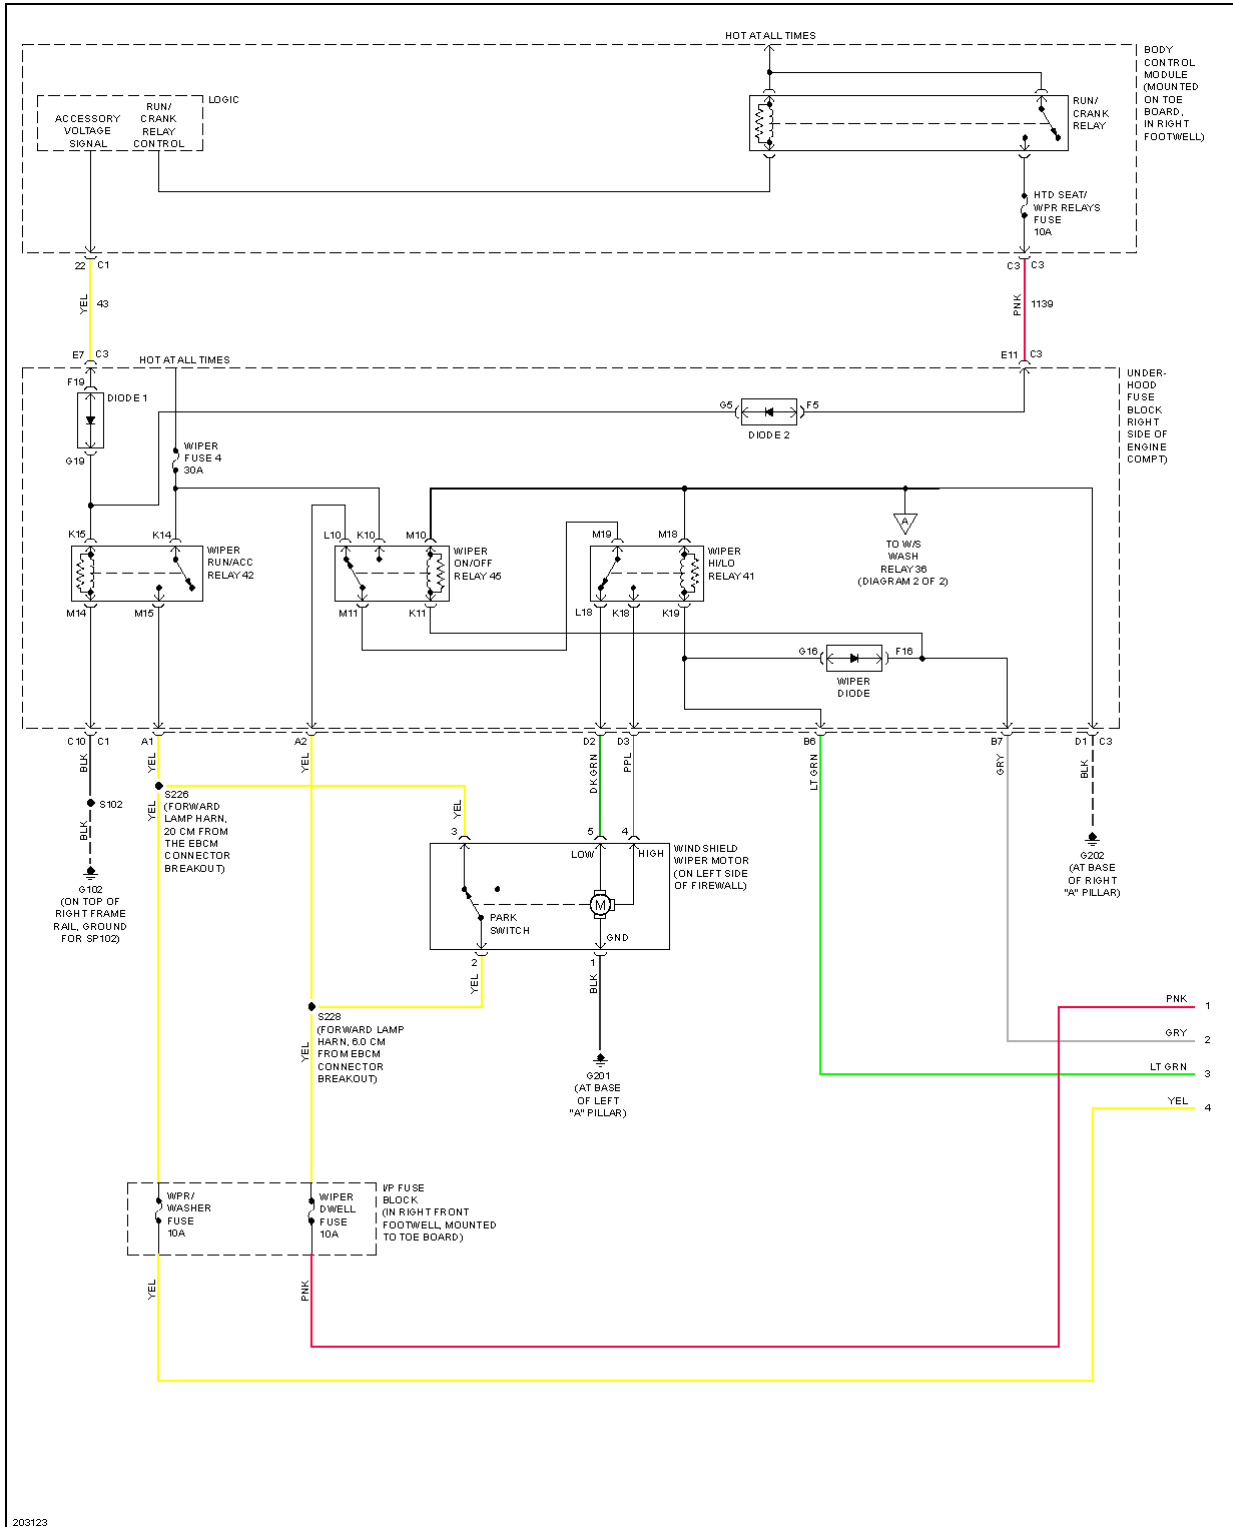

Fig. 68: M/T Circuit

TRUNK, TAILGATE, FUEL DOOR

2005 Chevrolet Corvette

2005 SYSTEM WIRING DIAGRAMS Chevrolet - Corvette

Fig. 69: Trunk, Tailgate, Fuel Door Circuit

WARNING SYSTEMS

2005 Chevrolet Corvette

2005 SYSTEM WIRING DIAGRAMS Chevrolet - Corvette

Fig. 70: Warning Systems Circuit

WIPER/WASHER

2005 Chevrolet Corvette

2005 SYSTEM WIRING DIAGRAMS Chevrolet - Corvette

Fig. 71: Wiper/Washer Circuit (1 of 2)

2005 Chevrolet Corvette

2005 SYSTEM WIRING DIAGRAMS Chevrolet - Corvette

2005 Chevrolet Corvette

2005 SYSTEM WIRING DIAGRAMS Chevrolet - Corvette

Fig. 72: Wiper/Washer Circuit (2 of 2)