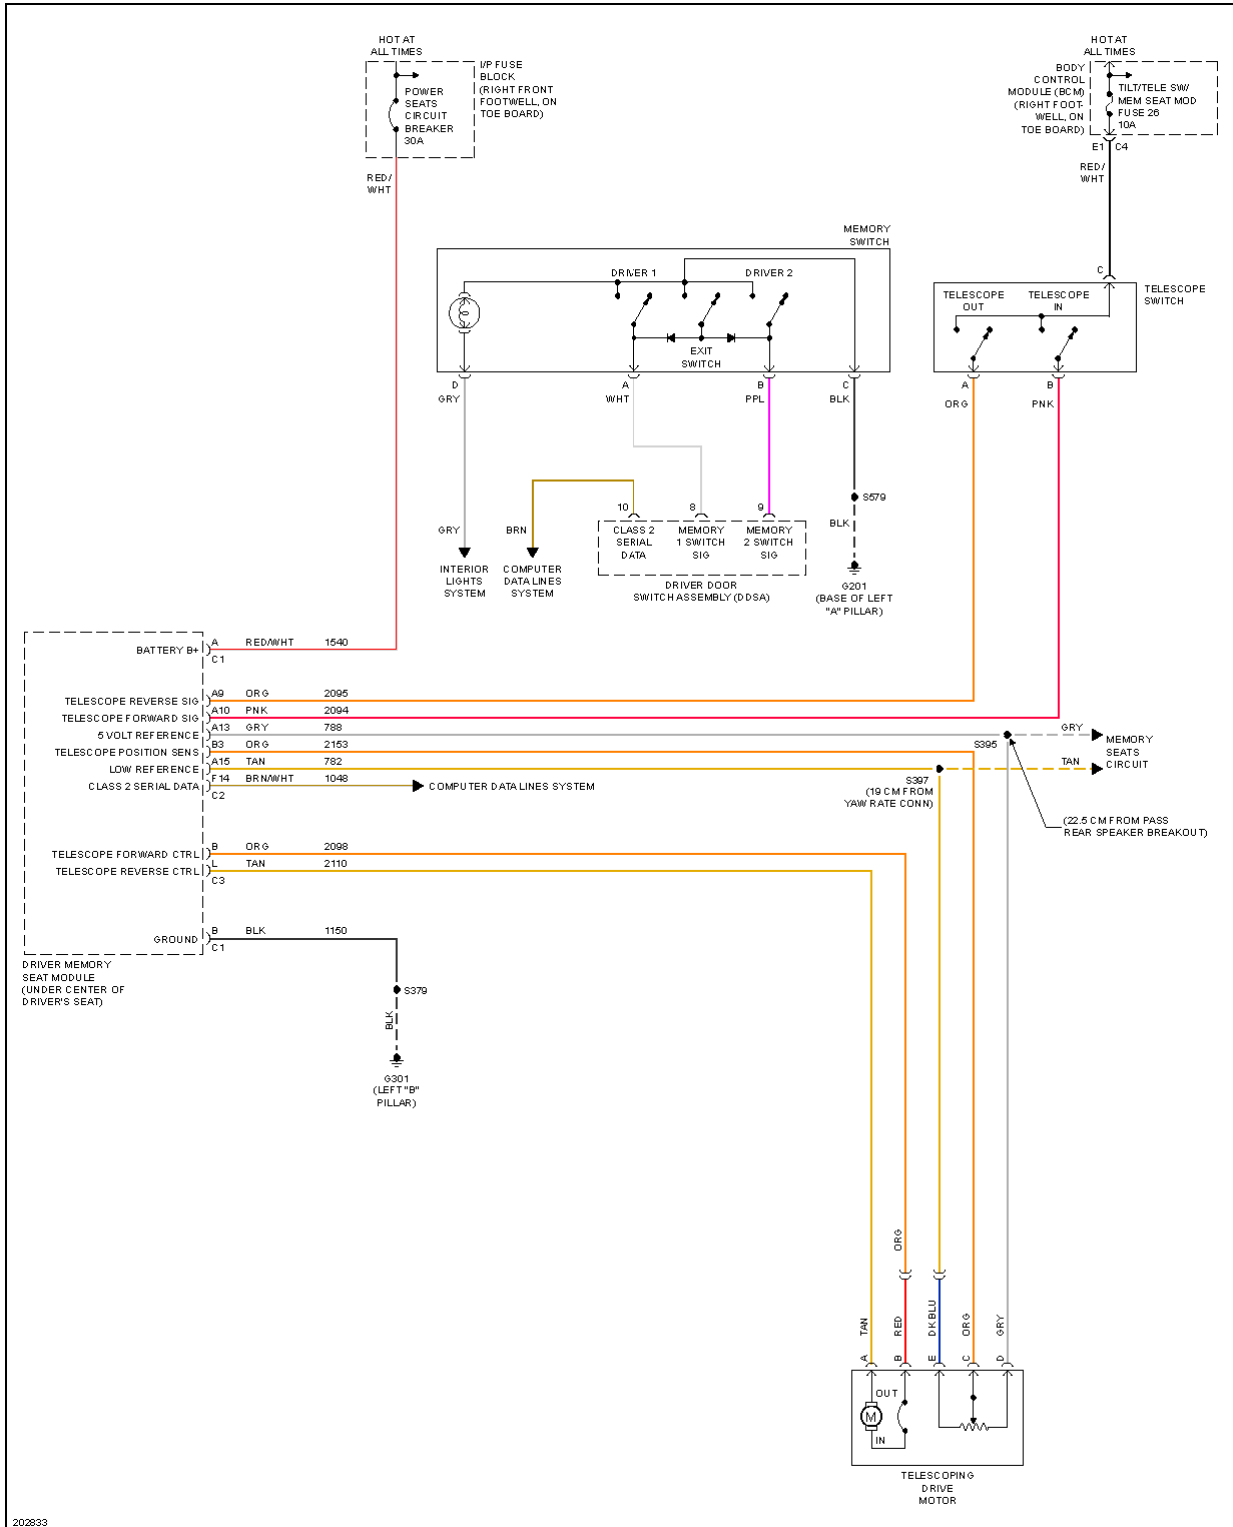

2005 Chevrolet Corvette

2005 SYSTEM WIRING DIAGRAMS Chevrolet - Corvette

Fig. 42: Memory Mirrors Circuit

2005 Chevrolet Corvette

2005 SYSTEM WIRING DIAGRAMS Chevrolet - Corvette

Fig. 43: Steering Column Memory Circuit

NAVIGATION

2005 Chevrolet Corvette

2005 SYSTEM WIRING DIAGRAMS Chevrolet - Corvette

Fig. 44: Navigation Circuit

POWER DISTRIBUTION

2005 Chevrolet Corvette

2005 SYSTEM WIRING DIAGRAMS Chevrolet - Corvette

2005 Chevrolet Corvette