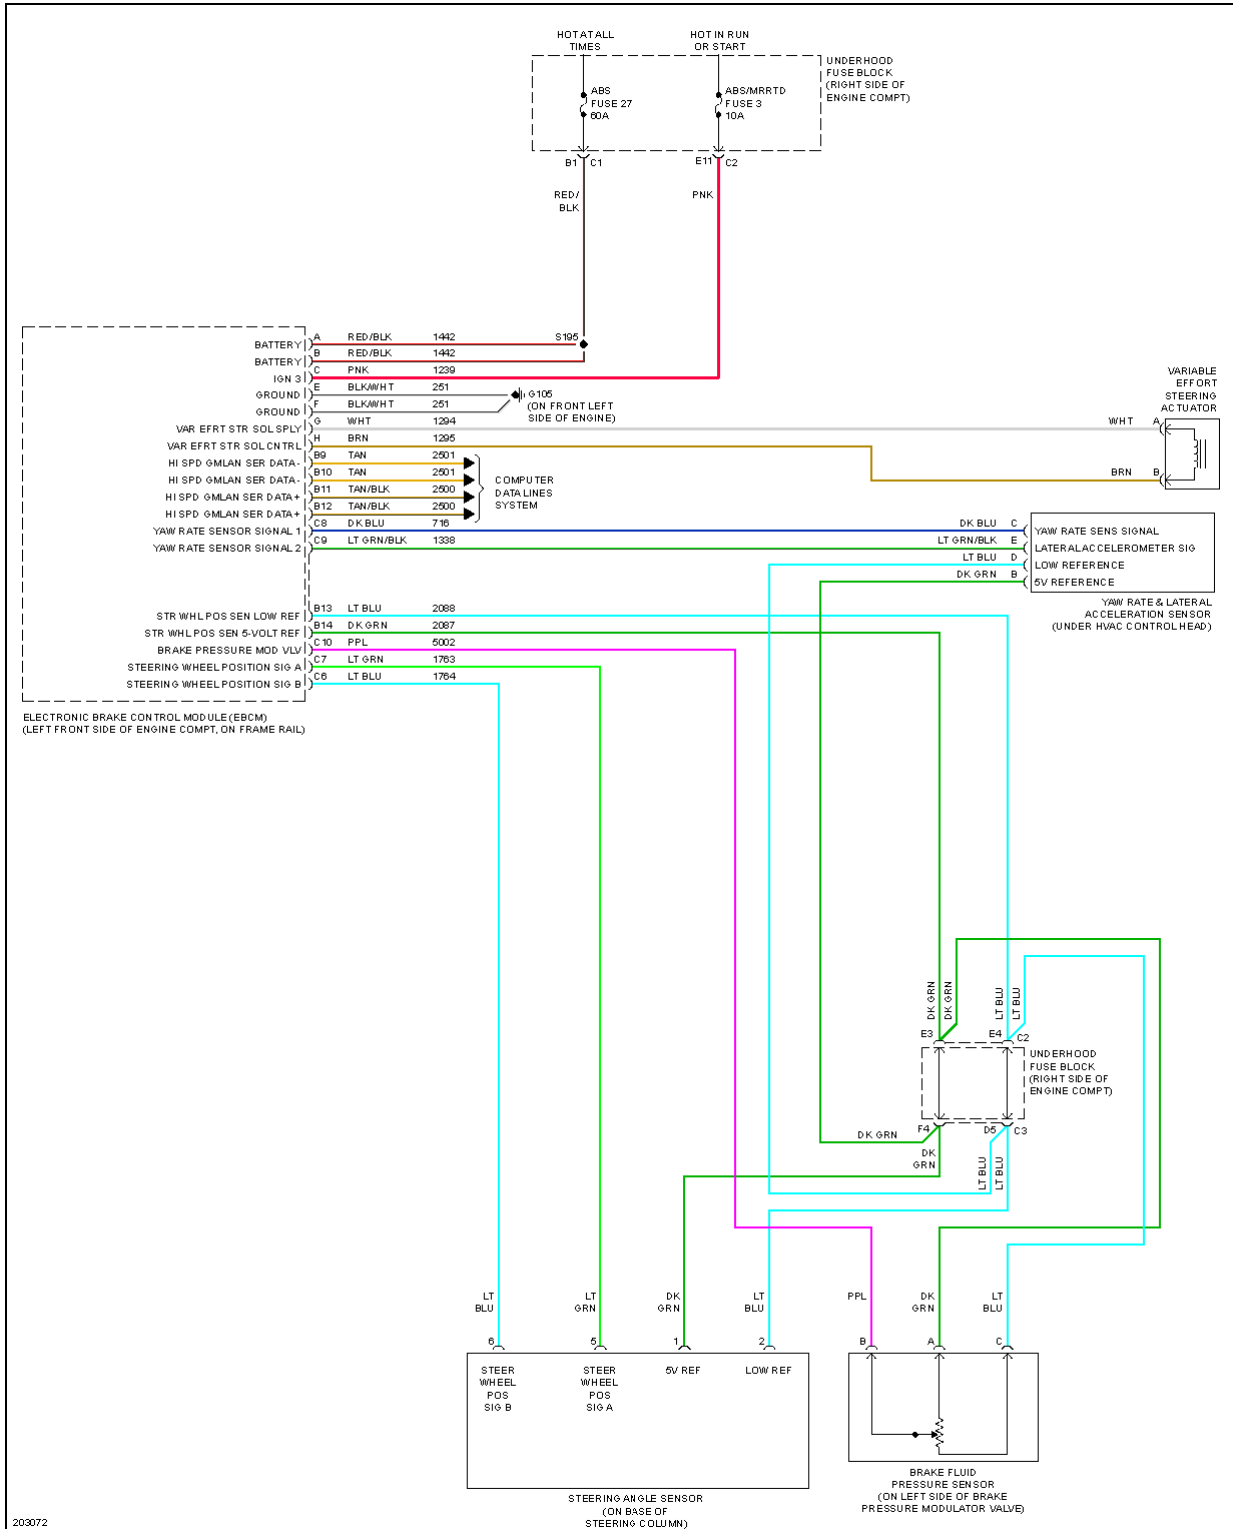

Fig. 14: Cruise Control Circuit, A/T

2005 Chevrolet Corvette

2005 SYSTEM WIRING DIAGRAMS Chevrolet - Corvette

Fig. 15: Cruise Control Circuit, M/T

DEFOGGERS

2005 Chevrolet Corvette

2005 SYSTEM WIRING DIAGRAMS Chevrolet - Corvette

Fig. 16: Defoggers Circuit

ELECTRONIC POWER STEERING

2005 Chevrolet Corvette

2005 SYSTEM WIRING DIAGRAMS Chevrolet - Corvette

Fig. 17: Electronic Power Steering Circuit

ELECTRONIC SUSPENSION

2005 Chevrolet Corvette

2005 SYSTEM WIRING DIAGRAMS Chevrolet - Corvette

Fig. 18: Electronic Suspension Circuit

ENGINE PERFORMANCE

6.0L VIN U

2005 Chevrolet Corvette

2005 SYSTEM WIRING DIAGRAMS Chevrolet - Corvette

Fig. 19: 6.0L VIN U, Engine Performance Circuit, A/T (1 of 4)