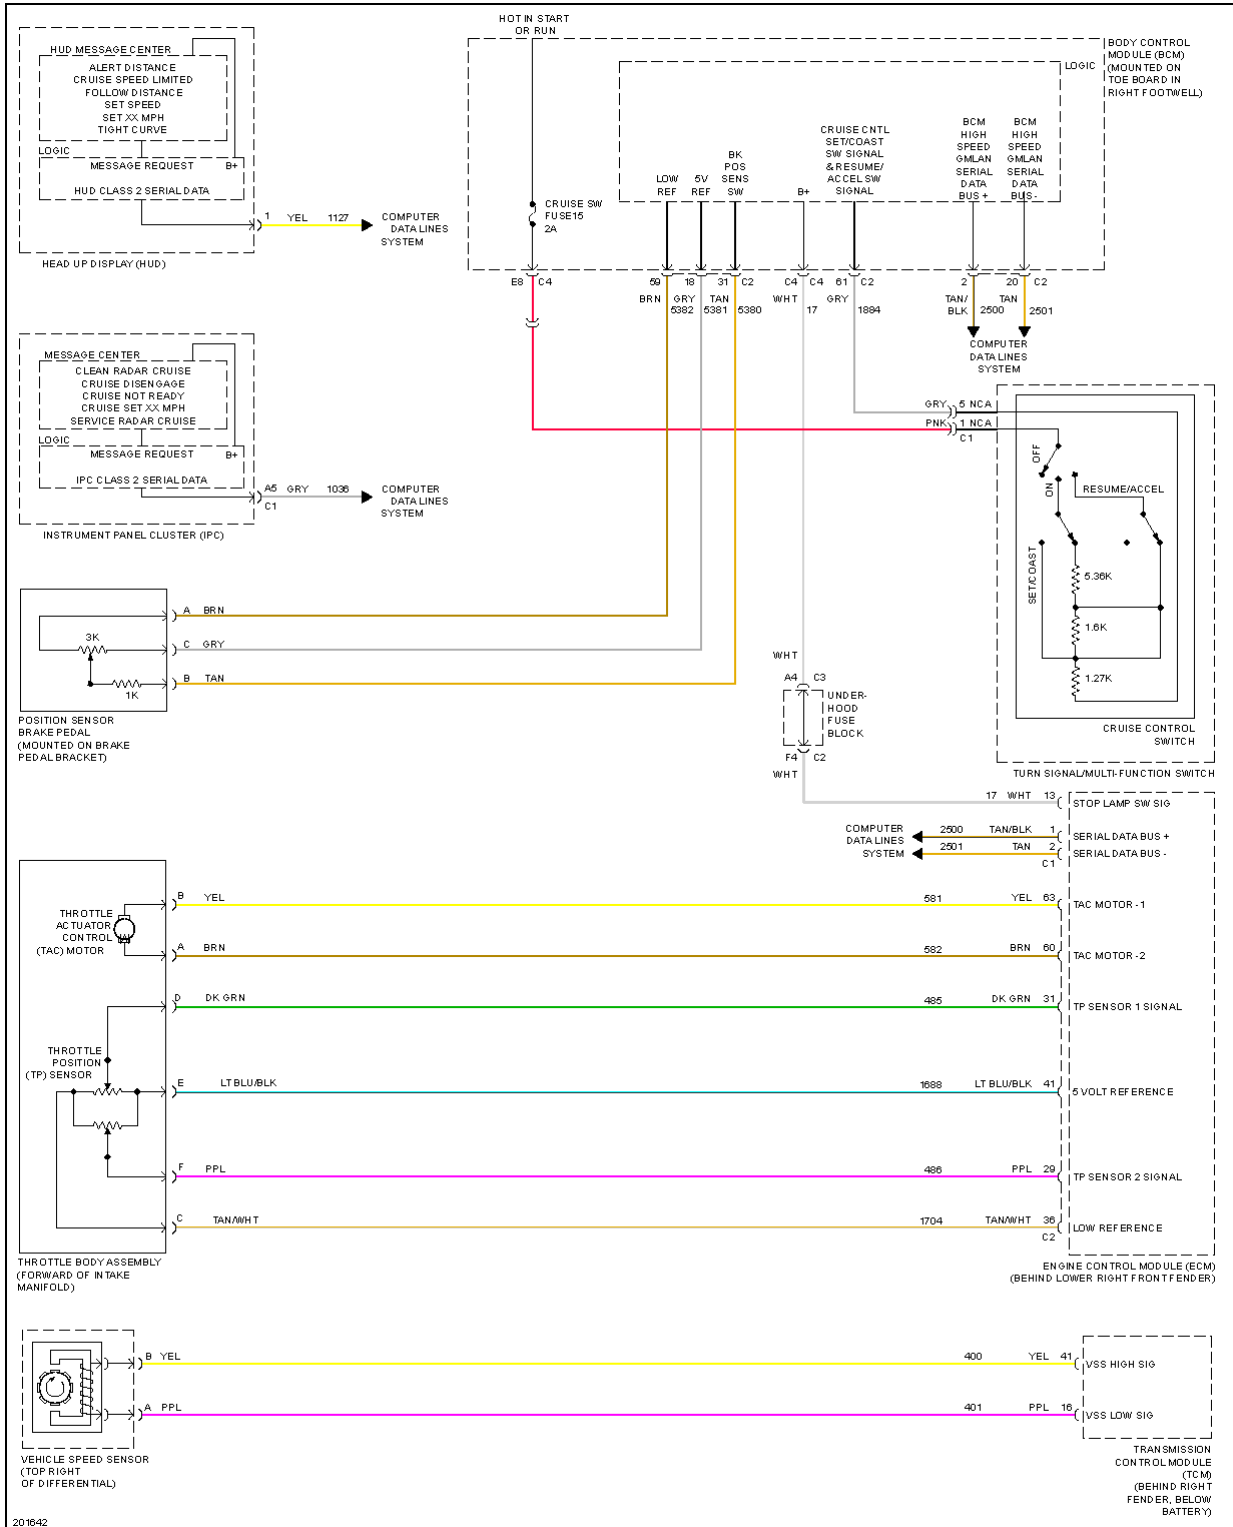

Fig. 12: Computer Data Lines Circuit

COOLING FAN

2005 Chevrolet Corvette

2005 SYSTEM WIRING DIAGRAMS Chevrolet - Corvette

Fig. 13: Cooling Fan Circuit

CRUISE CONTROL

2005 Chevrolet Corvette

2005 SYSTEM WIRING DIAGRAMS Chevrolet - Corvette

Fig. 14: Cruise Control Circuit, A/T

2005 Chevrolet Corvette

2005 SYSTEM WIRING DIAGRAMS Chevrolet - Corvette

Fig. 15: Cruise Control Circuit, M/T

DEFOGGERS

2005 Chevrolet Corvette

2005 SYSTEM WIRING DIAGRAMS Chevrolet - Corvette