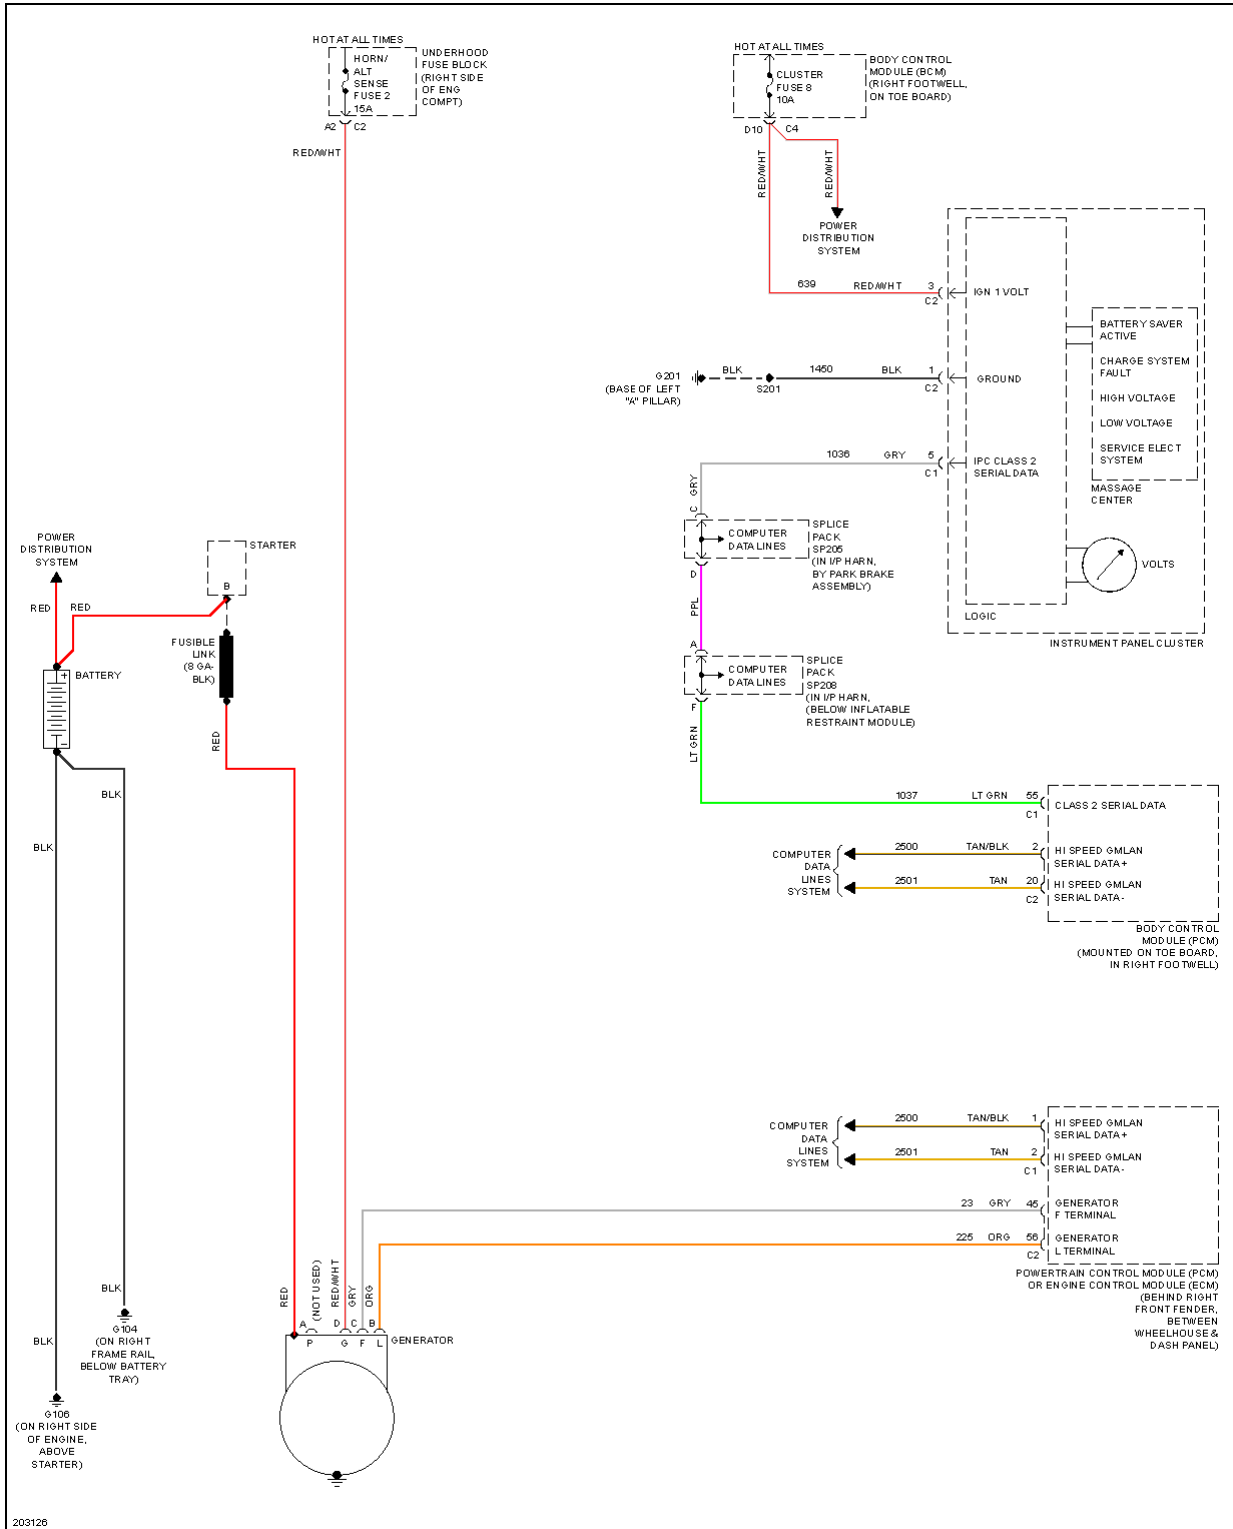

2005 Chevrolet Corvette

2005 SYSTEM WIRING DIAGRAMS Chevrolet - Corvette

Fig. 57: Convertible Top Circuit, W/ Power Top (2 of 2)

POWER WINDOWS

Fig. 58: Power Windows Circuit

RADIO

2005 Chevrolet Corvette

2005 SYSTEM WIRING DIAGRAMS Chevrolet - Corvette

Fig. 59: Base Radio Circuit

2005 Chevrolet Corvette

2005 SYSTEM WIRING DIAGRAMS Chevrolet - Corvette

Fig. 60: Premium Sound Radio Circuit

2005 Chevrolet Corvette

2005 SYSTEM WIRING DIAGRAMS Chevrolet - Corvette

Fig. 61: Satellite Radio Circuit

SHIFT INTERLOCK

2005 Chevrolet Corvette

2005 SYSTEM WIRING DIAGRAMS Chevrolet - Corvette

Fig. 62: Shift Interlock Circuit

STARTING/CHARGING

2005 Chevrolet Corvette

2005 SYSTEM WIRING DIAGRAMS Chevrolet - Corvette

2005 Chevrolet Corvette

2005 SYSTEM WIRING DIAGRAMS Chevrolet - Corvette

Fig. 63: Charging Circuit

2005 Chevrolet Corvette

2005 SYSTEM WIRING DIAGRAMS Chevrolet - Corvette

Fig. 64: Starting Circuit

SUPPLEMENTAL RESTRAINTS