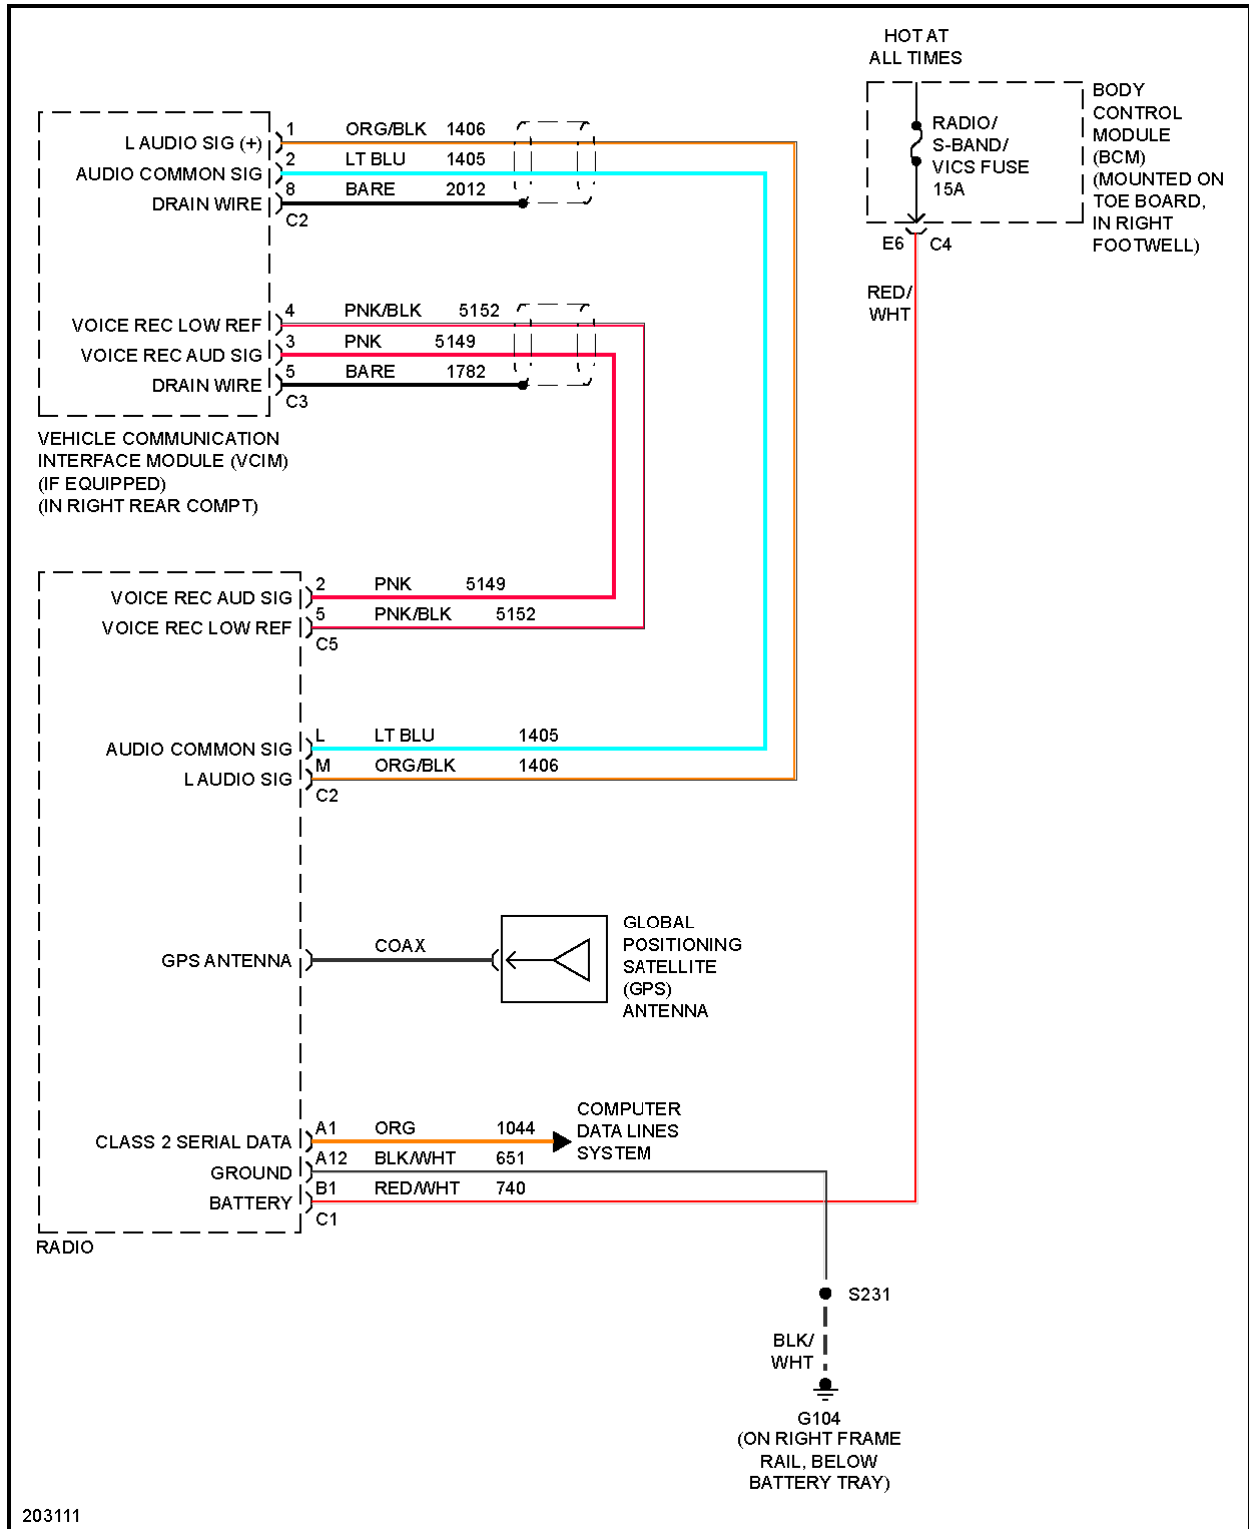

2005 Chevrolet Corvette

2005 SYSTEM WIRING DIAGRAMS Chevrolet - Corvette

Fig. 42: Memory Mirrors Circuit

2005 Chevrolet Corvette

2005 SYSTEM WIRING DIAGRAMS Chevrolet - Corvette

Fig. 43: Steering Column Memory Circuit

NAVIGATION

2005 Chevrolet Corvette

2005 SYSTEM WIRING DIAGRAMS Chevrolet - Corvette

Fig. 44: Navigation Circuit

POWER DISTRIBUTION

2005 Chevrolet Corvette

2005 SYSTEM WIRING DIAGRAMS Chevrolet - Corvette

2005 Chevrolet Corvette

2005 SYSTEM WIRING DIAGRAMS Chevrolet - Corvette

Fig. 45: Power Distribution Circuit (1 of 4)

2005 Chevrolet Corvette

2005 SYSTEM WIRING DIAGRAMS Chevrolet - Corvette

2005 Chevrolet Corvette

2005 SYSTEM WIRING DIAGRAMS Chevrolet - Corvette