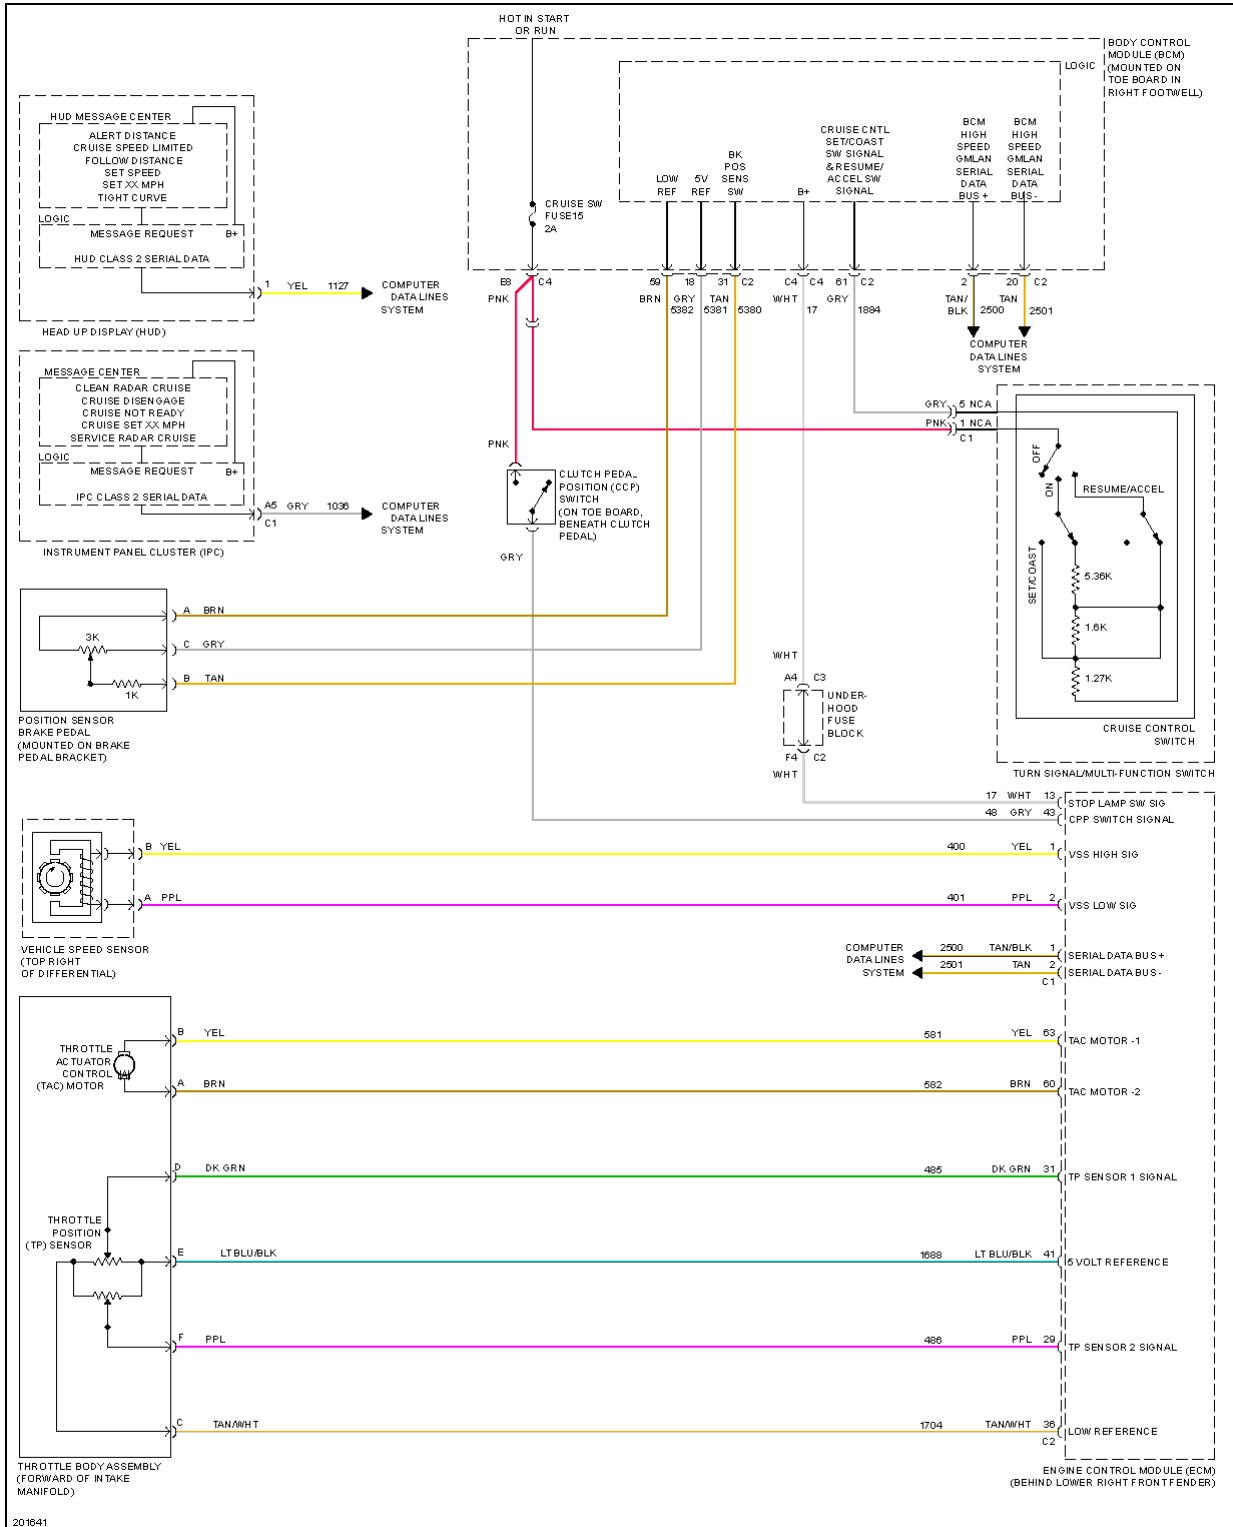

Fig. 14: Cruise Control Circuit, A/T

2005 Chevrolet Corvette

2005 SYSTEM WIRING DIAGRAMS Chevrolet - Corvette

Fig. 15: Cruise Control Circuit, M/T

DEFOGGERS

2005 Chevrolet Corvette

2005 SYSTEM WIRING DIAGRAMS Chevrolet - Corvette