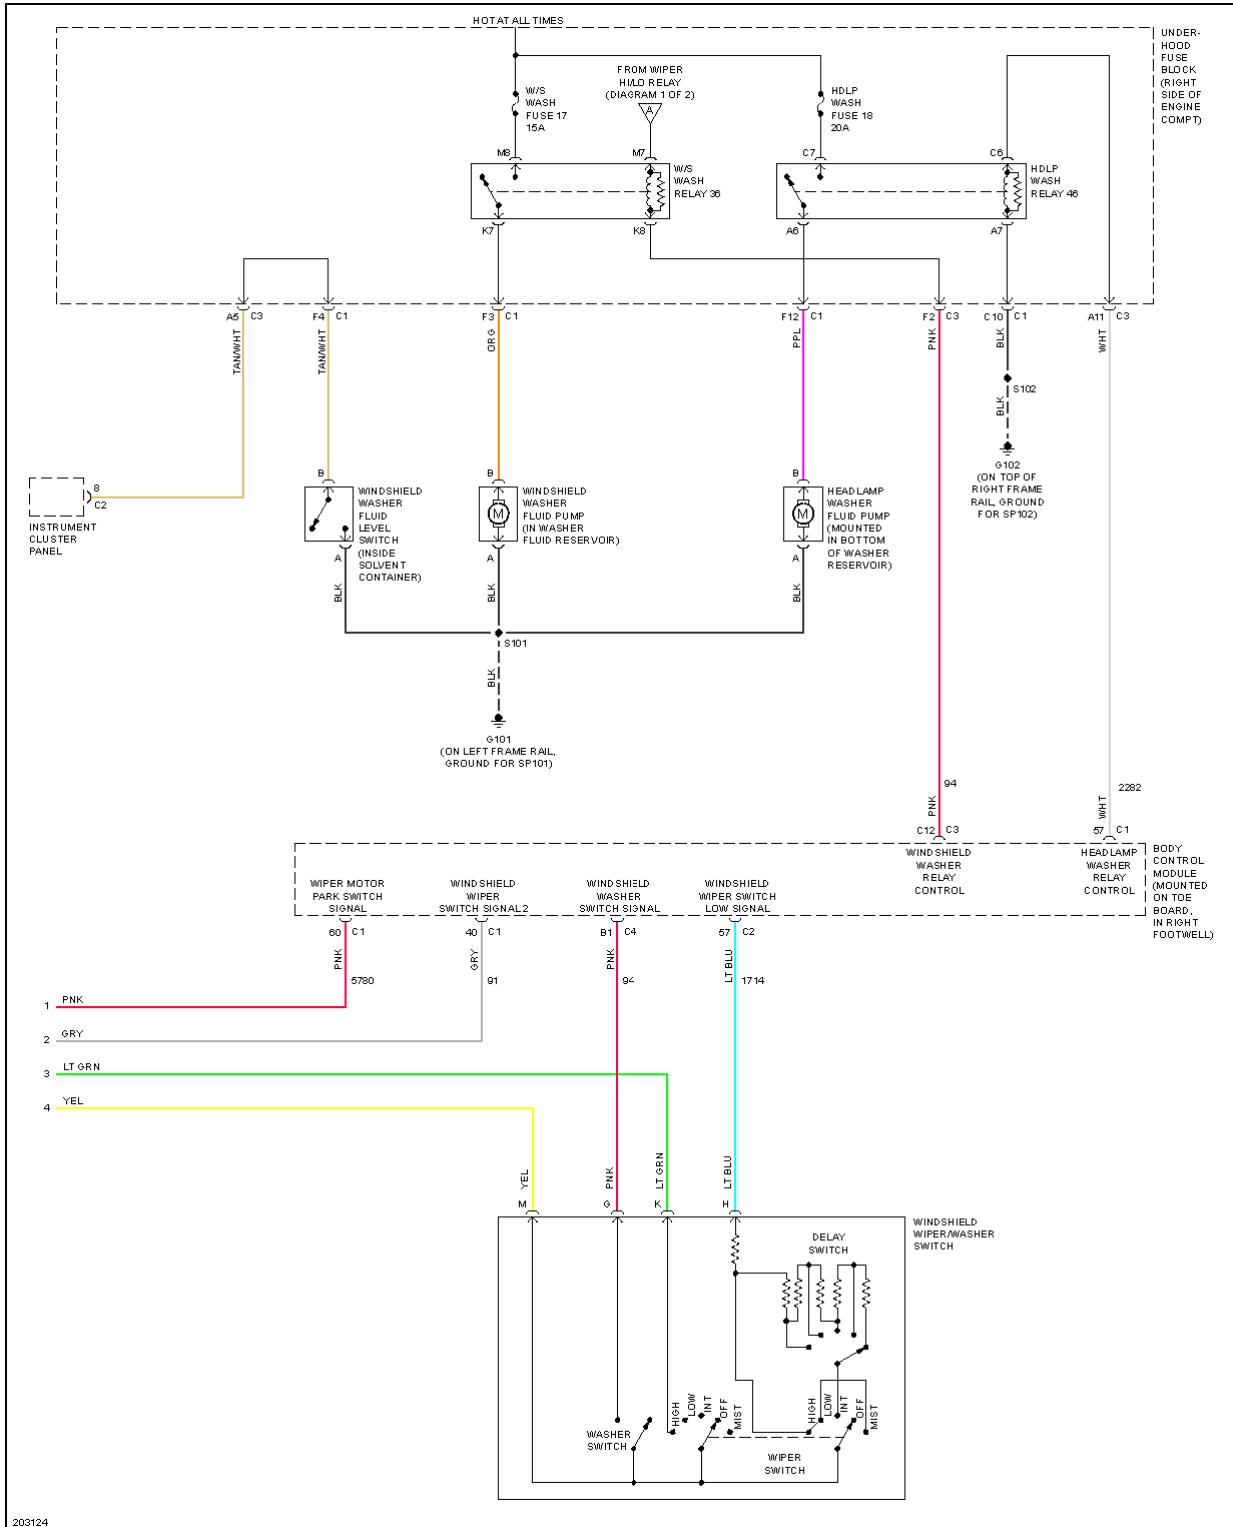

Fig. 68: M/T Circuit

TRUNK, TAILGATE, FUEL DOOR

2005 Chevrolet Corvette

2005 SYSTEM WIRING DIAGRAMS Chevrolet - Corvette

Fig. 69: Trunk, Tailgate, Fuel Door Circuit

WARNING SYSTEMS

2005 Chevrolet Corvette

2005 SYSTEM WIRING DIAGRAMS Chevrolet - Corvette

Fig. 70: Warning Systems Circuit

WIPER/WASHER

2005 Chevrolet Corvette

2005 SYSTEM WIRING DIAGRAMS Chevrolet - Corvette

Fig. 71: Wiper/Washer Circuit (1 of 2)

2005 Chevrolet Corvette

2005 SYSTEM WIRING DIAGRAMS Chevrolet - Corvette

2005 Chevrolet Corvette

2005 SYSTEM WIRING DIAGRAMS Chevrolet - Corvette

Fig. 72: Wiper/Washer Circuit (2 of 2)