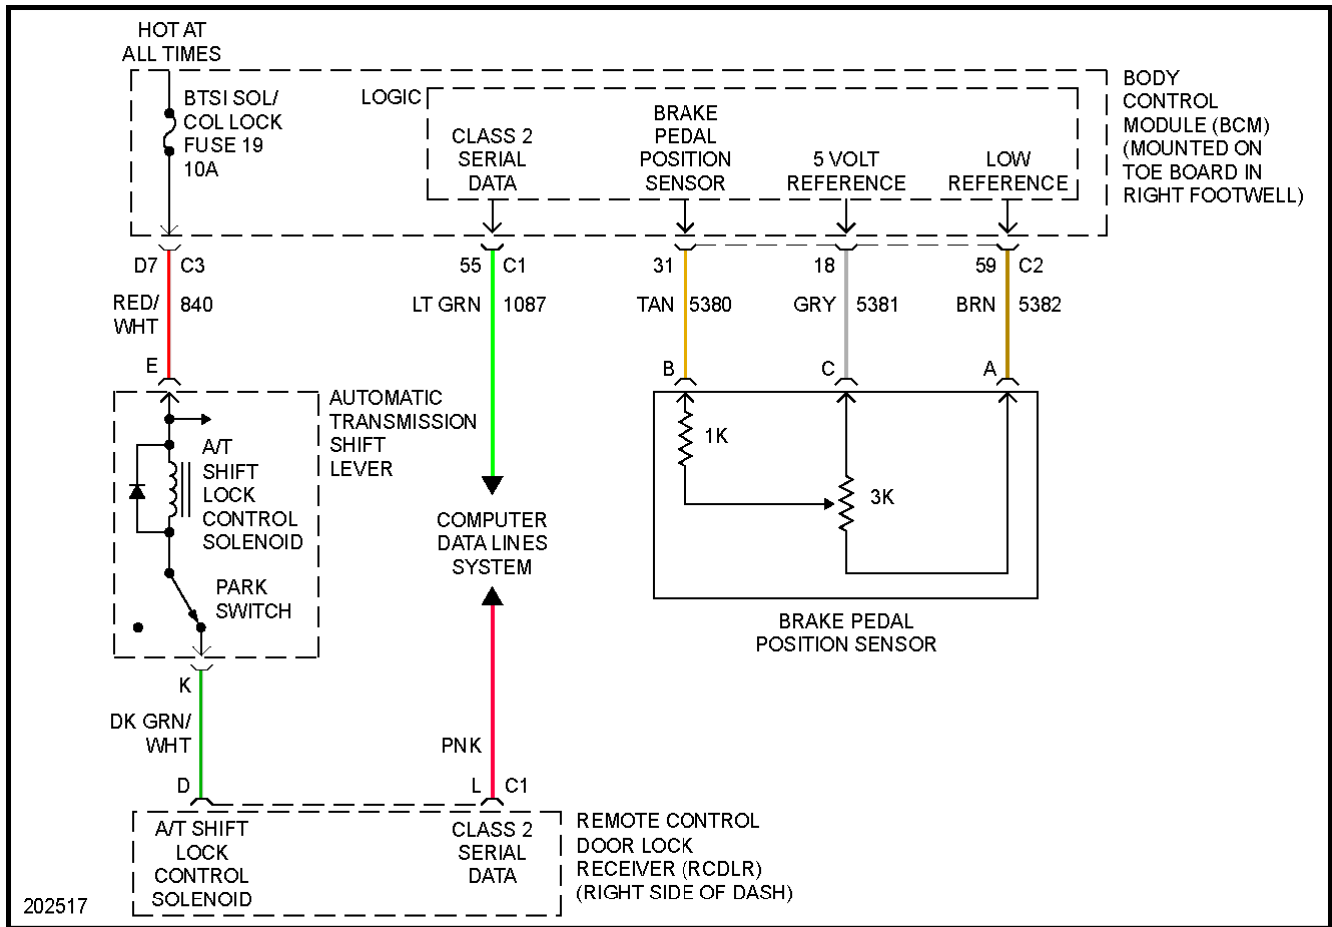

Fig. 61: Satellite Radio Circuit

SHIFT INTERLOCK

2005 Chevrolet Corvette

2005 SYSTEM WIRING DIAGRAMS Chevrolet - Corvette

Fig. 62: Shift Interlock Circuit

STARTING/CHARGING

2005 Chevrolet Corvette

2005 SYSTEM WIRING DIAGRAMS Chevrolet - Corvette