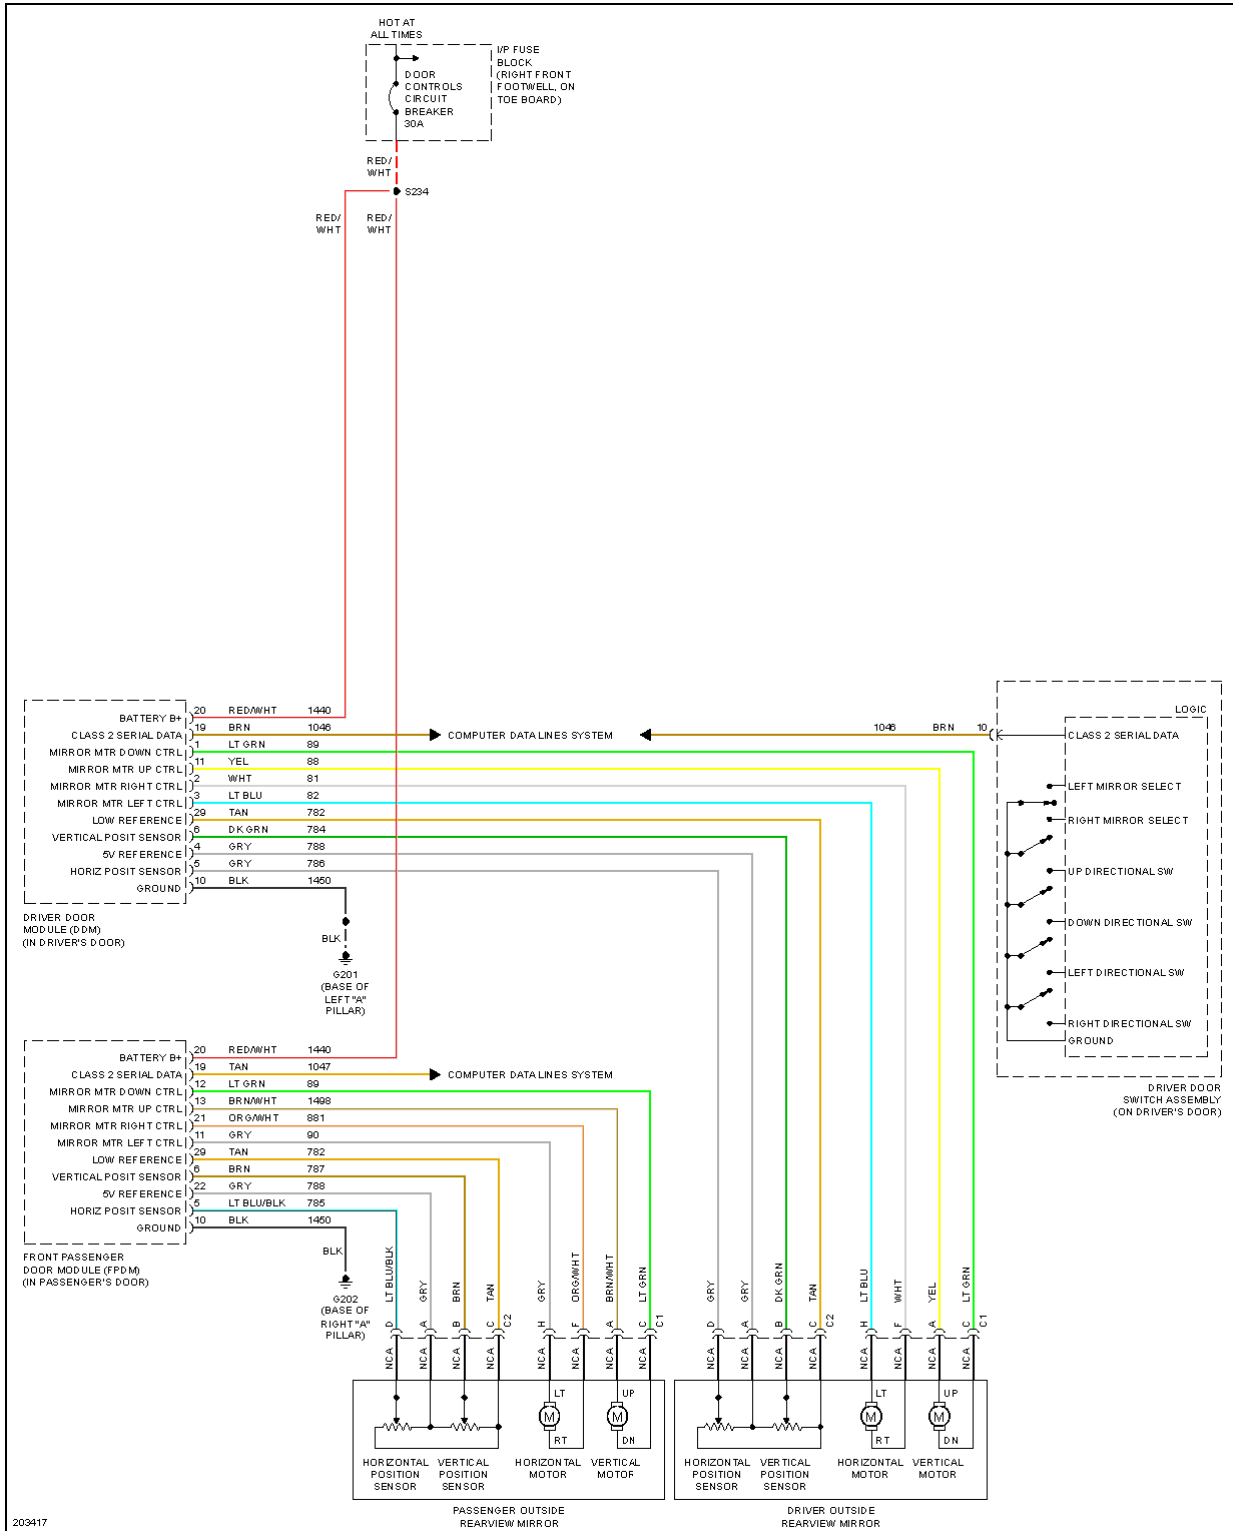

2005 Chevrolet Corvette

2005 SYSTEM WIRING DIAGRAMS Chevrolet - Corvette

Fig. 48: Power Distribution Circuit (4 of 4)

POWER MIRRORS

2005 Chevrolet Corvette

2005 SYSTEM WIRING DIAGRAMS Chevrolet - Corvette

Fig. 49: Automatic Day/Night Mirror Circuit

2005 Chevrolet Corvette

2005 SYSTEM WIRING DIAGRAMS Chevrolet - Corvette

Fig. 50: Power Mirror Circuit

POWER SEATS

2005 Chevrolet Corvette

2005 SYSTEM WIRING DIAGRAMS Chevrolet - Corvette

Fig. 51: Driver Seat Circuit

2005 Chevrolet Corvette

2005 SYSTEM WIRING DIAGRAMS Chevrolet - Corvette

Fig. 52: Heated Seats Circuit

2005 Chevrolet Corvette

2005 SYSTEM WIRING DIAGRAMS Chevrolet - Corvette

Fig. 53: Lumbar Circuit

2005 Chevrolet Corvette