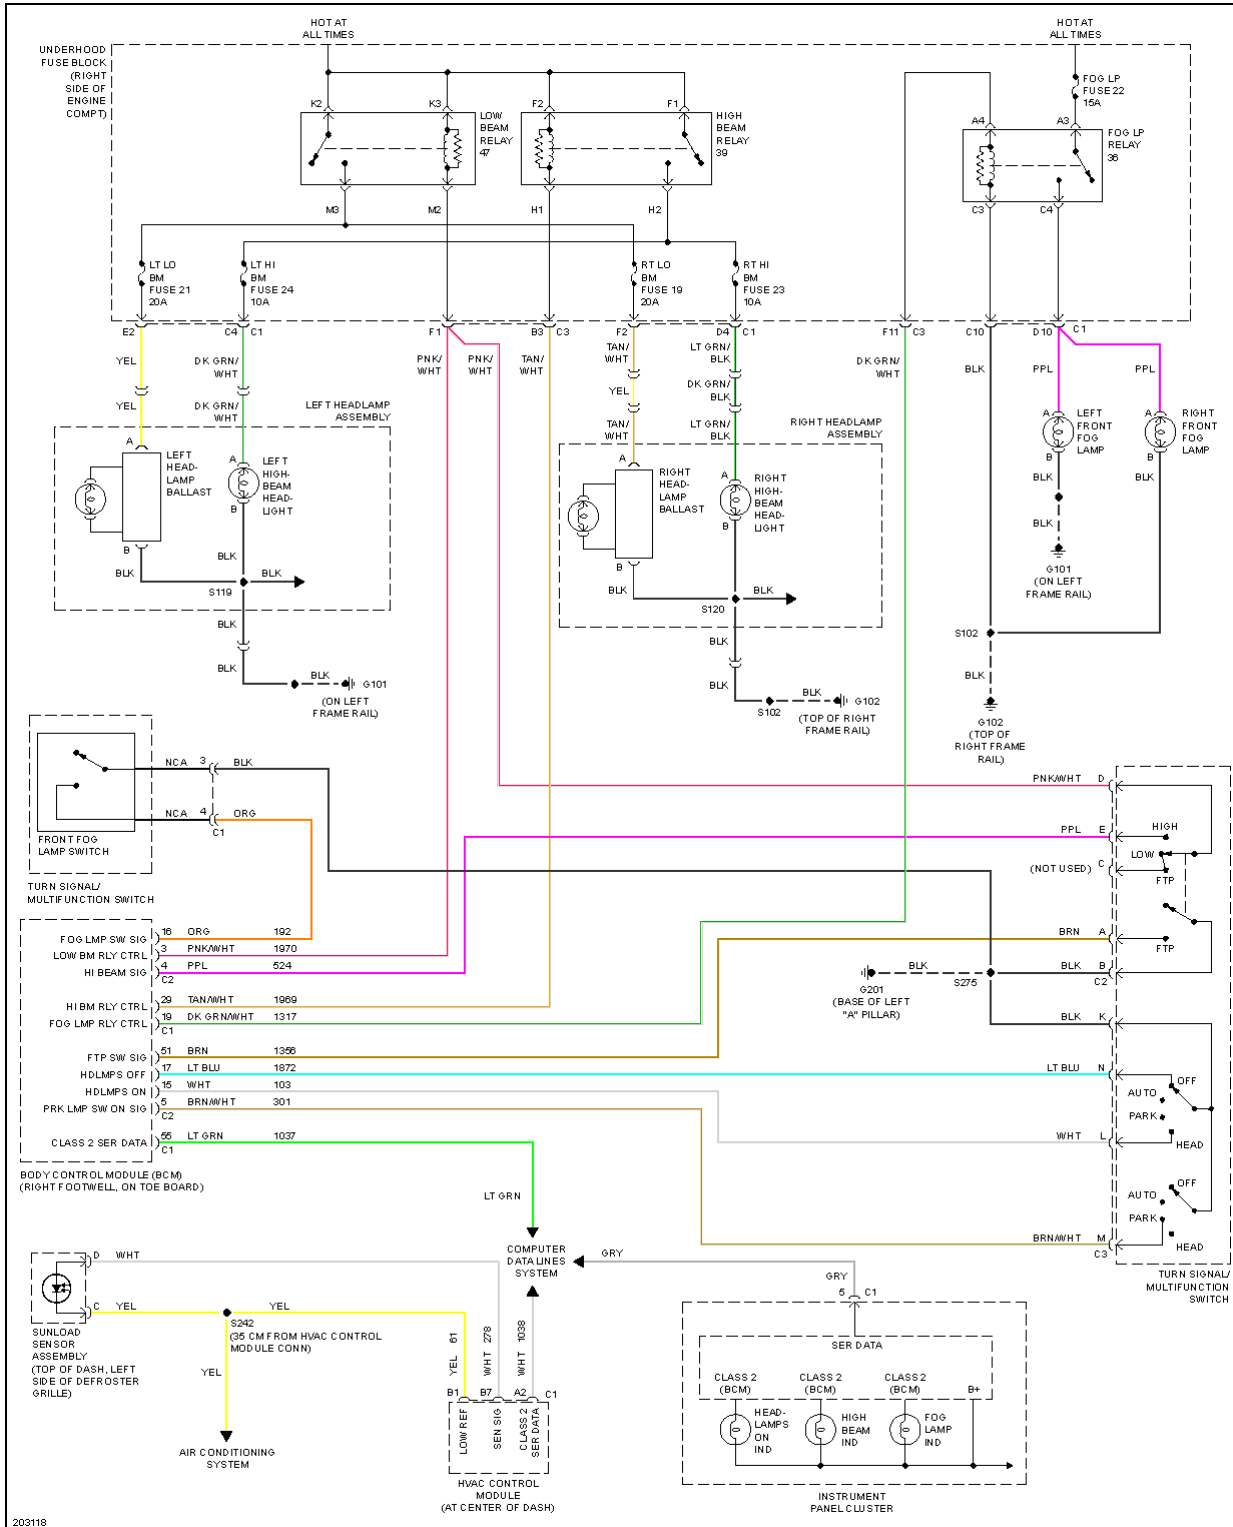

2005 Chevrolet Corvette

2005 SYSTEM WIRING DIAGRAMS Chevrolet - Corvette

Fig. 33: Ground Distribution Circuit (4 of 4)

HEADLIGHTS

2005 Chevrolet Corvette

2005 SYSTEM WIRING DIAGRAMS Chevrolet - Corvette

Fig. 34: Headlights Circuit

HORN

2005 Chevrolet Corvette

2005 SYSTEM WIRING DIAGRAMS Chevrolet - Corvette

Fig. 35: Horn Circuit

INSTRUMENT CLUSTER

2005 Chevrolet Corvette

2005 SYSTEM WIRING DIAGRAMS Chevrolet - Corvette

Fig. 36: Instrument Cluster Circuit (1 of 2)