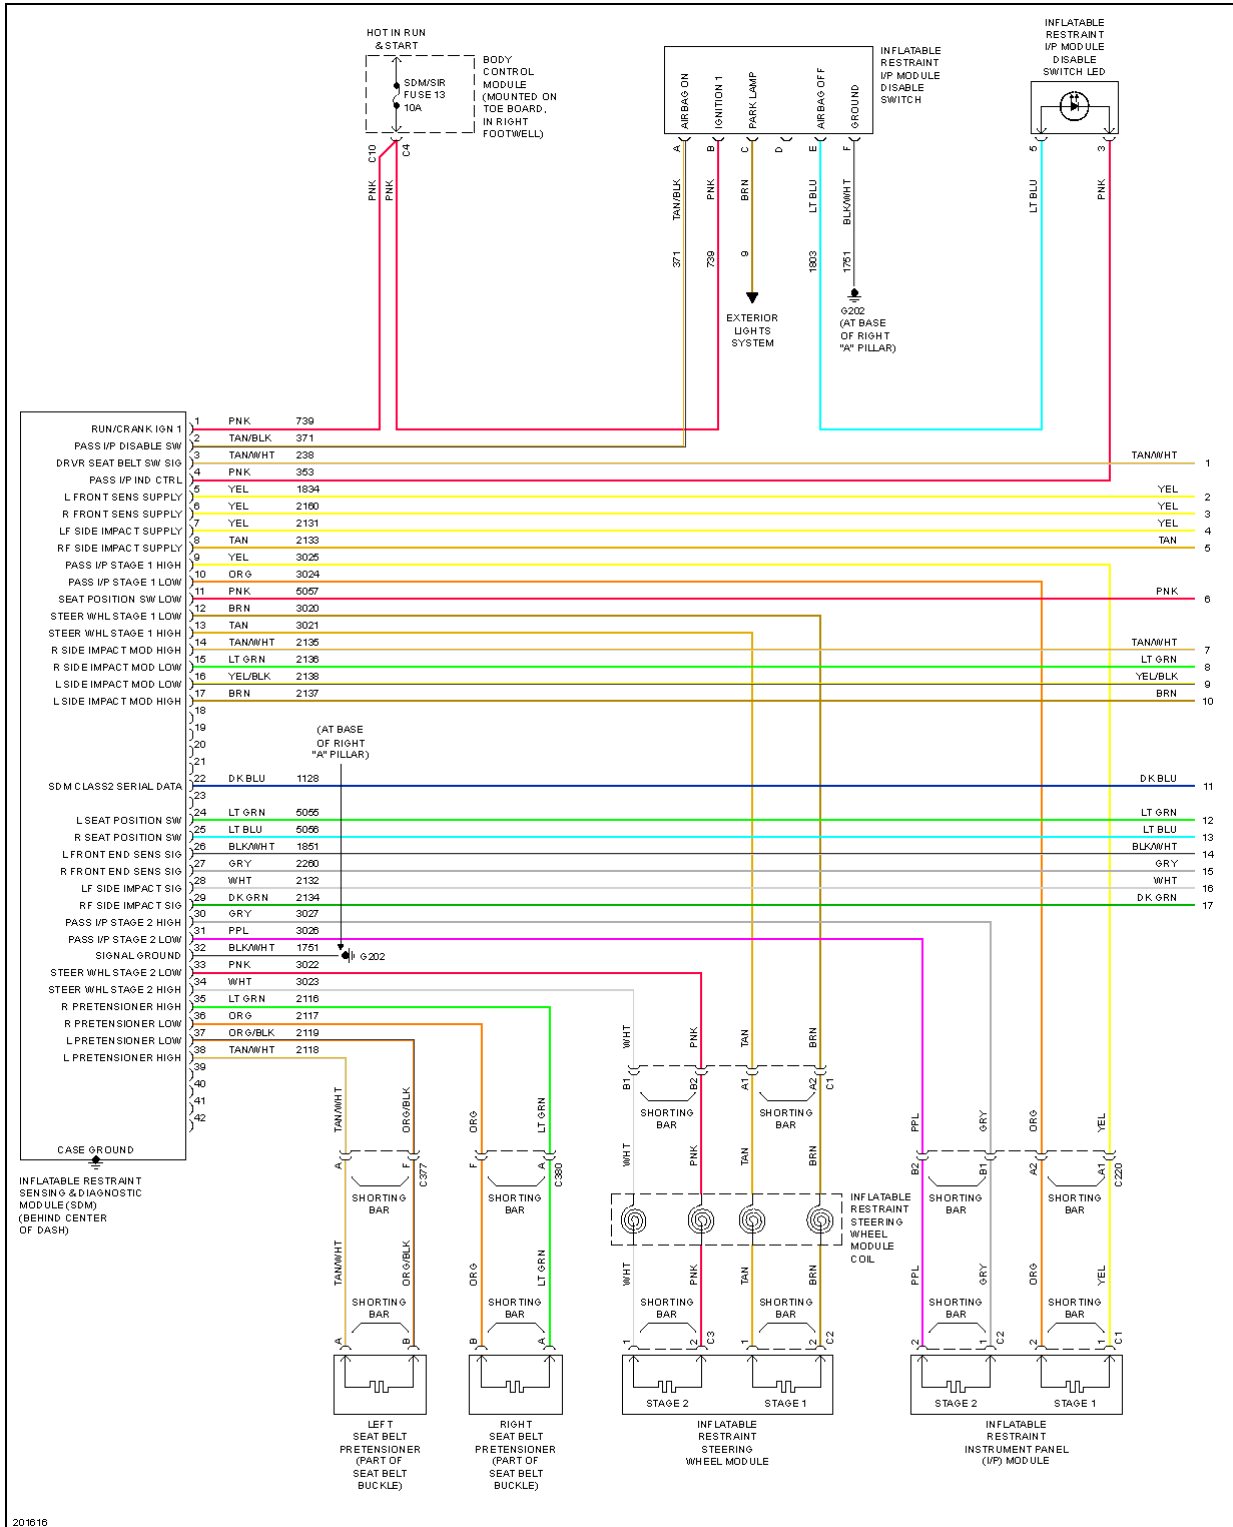

2005 Chevrolet Corvette

2005 SYSTEM WIRING DIAGRAMS Chevrolet - Corvette

Fig. 65: Supplemental Restraints Circuit (1 of 2)

2005 Chevrolet Corvette

2005 SYSTEM WIRING DIAGRAMS Chevrolet - Corvette

Fig. 66: Supplemental Restraints Circuit (2 of 2)

TRANSMISSION

2005 Chevrolet Corvette

2005 SYSTEM WIRING DIAGRAMS Chevrolet - Corvette

2005 Chevrolet Corvette

2005 SYSTEM WIRING DIAGRAMS Chevrolet - Corvette

Fig. 67: A/T Circuit

2005 Chevrolet Corvette

2005 SYSTEM WIRING DIAGRAMS Chevrolet - Corvette