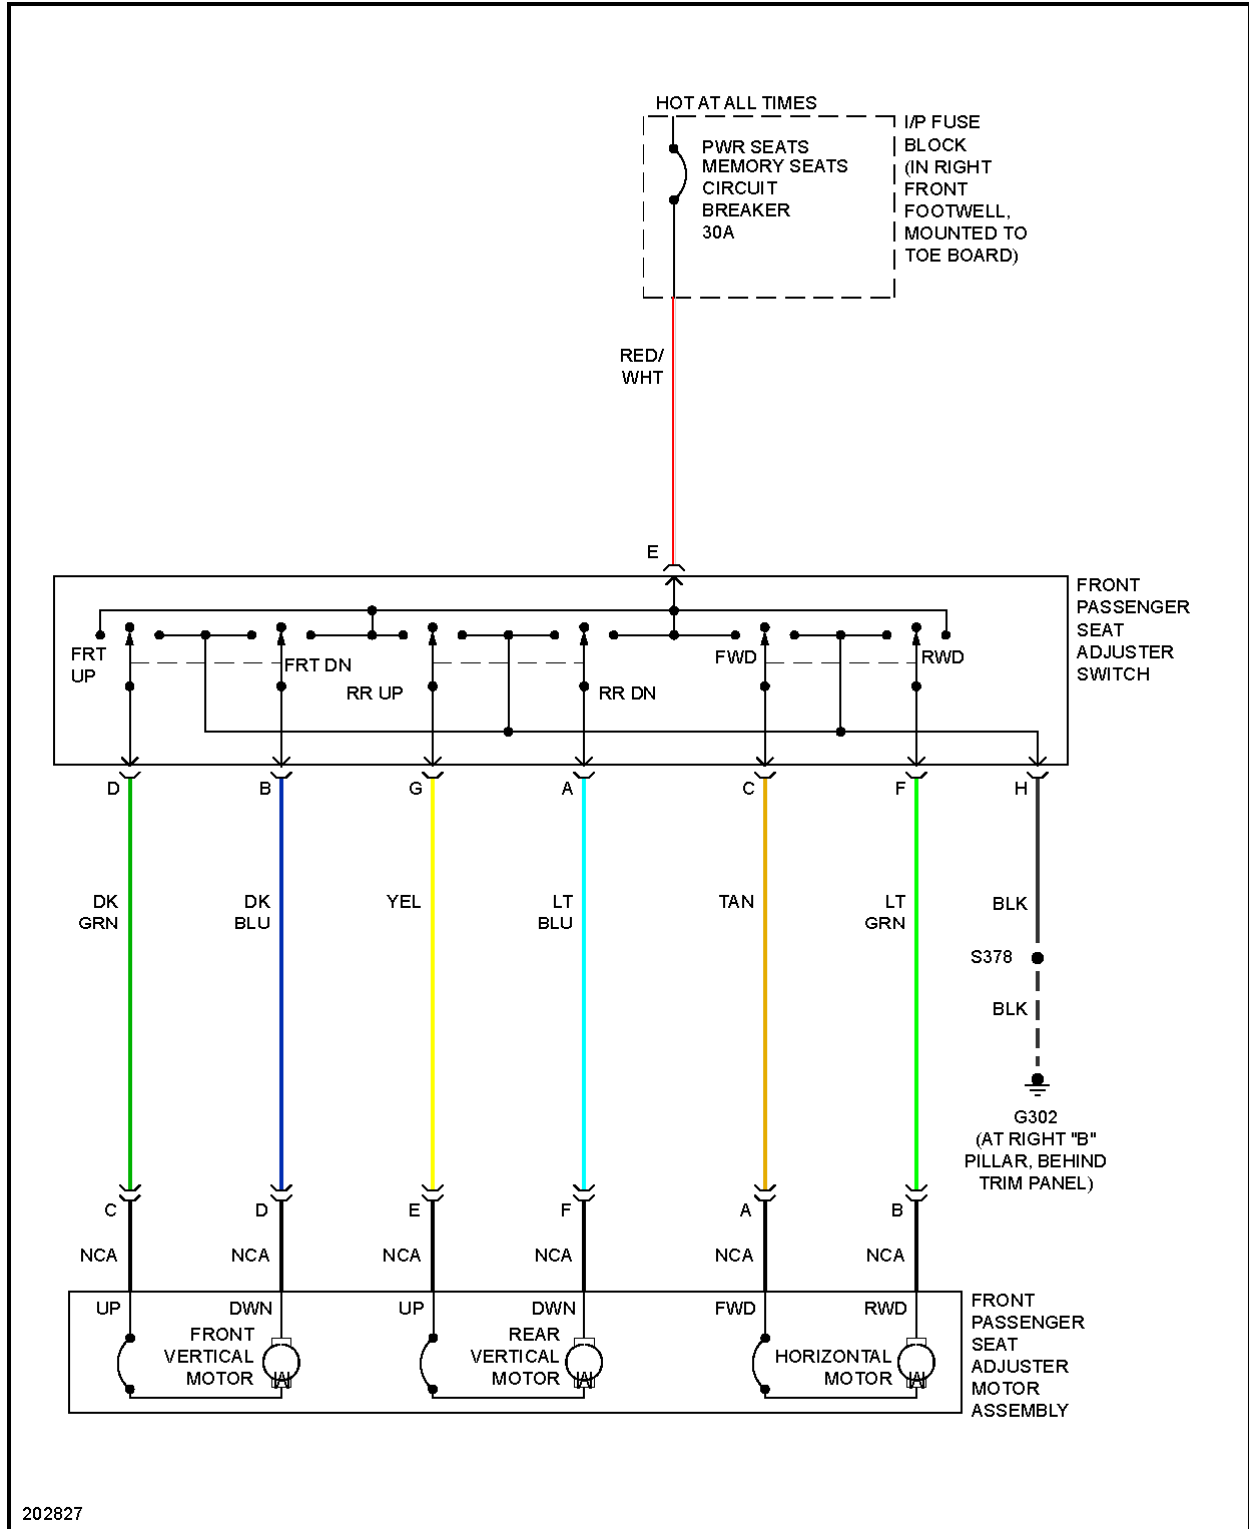

2005 Chevrolet Corvette

2005 SYSTEM WIRING DIAGRAMS Chevrolet - Corvette

Fig. 52: Heated Seats Circuit

2005 Chevrolet Corvette

2005 SYSTEM WIRING DIAGRAMS Chevrolet - Corvette

Fig. 53: Lumbar Circuit

2005 Chevrolet Corvette

2005 SYSTEM WIRING DIAGRAMS Chevrolet - Corvette

Fig. 54: Passenger Seat Circuit

POWER TOP/SUNROOF

2005 Chevrolet Corvette

2005 SYSTEM WIRING DIAGRAMS Chevrolet - Corvette

2005 Chevrolet Corvette

2005 SYSTEM WIRING DIAGRAMS Chevrolet - Corvette

Fig. 55: Convertible Top Circuit, W/ Manual Top

2005 Chevrolet Corvette

2005 SYSTEM WIRING DIAGRAMS Chevrolet - Corvette

2005 Chevrolet Corvette

2005 SYSTEM WIRING DIAGRAMS Chevrolet - Corvette

Fig. 56: Convertible Top Circuit, W/ Power Top (1 of 2)