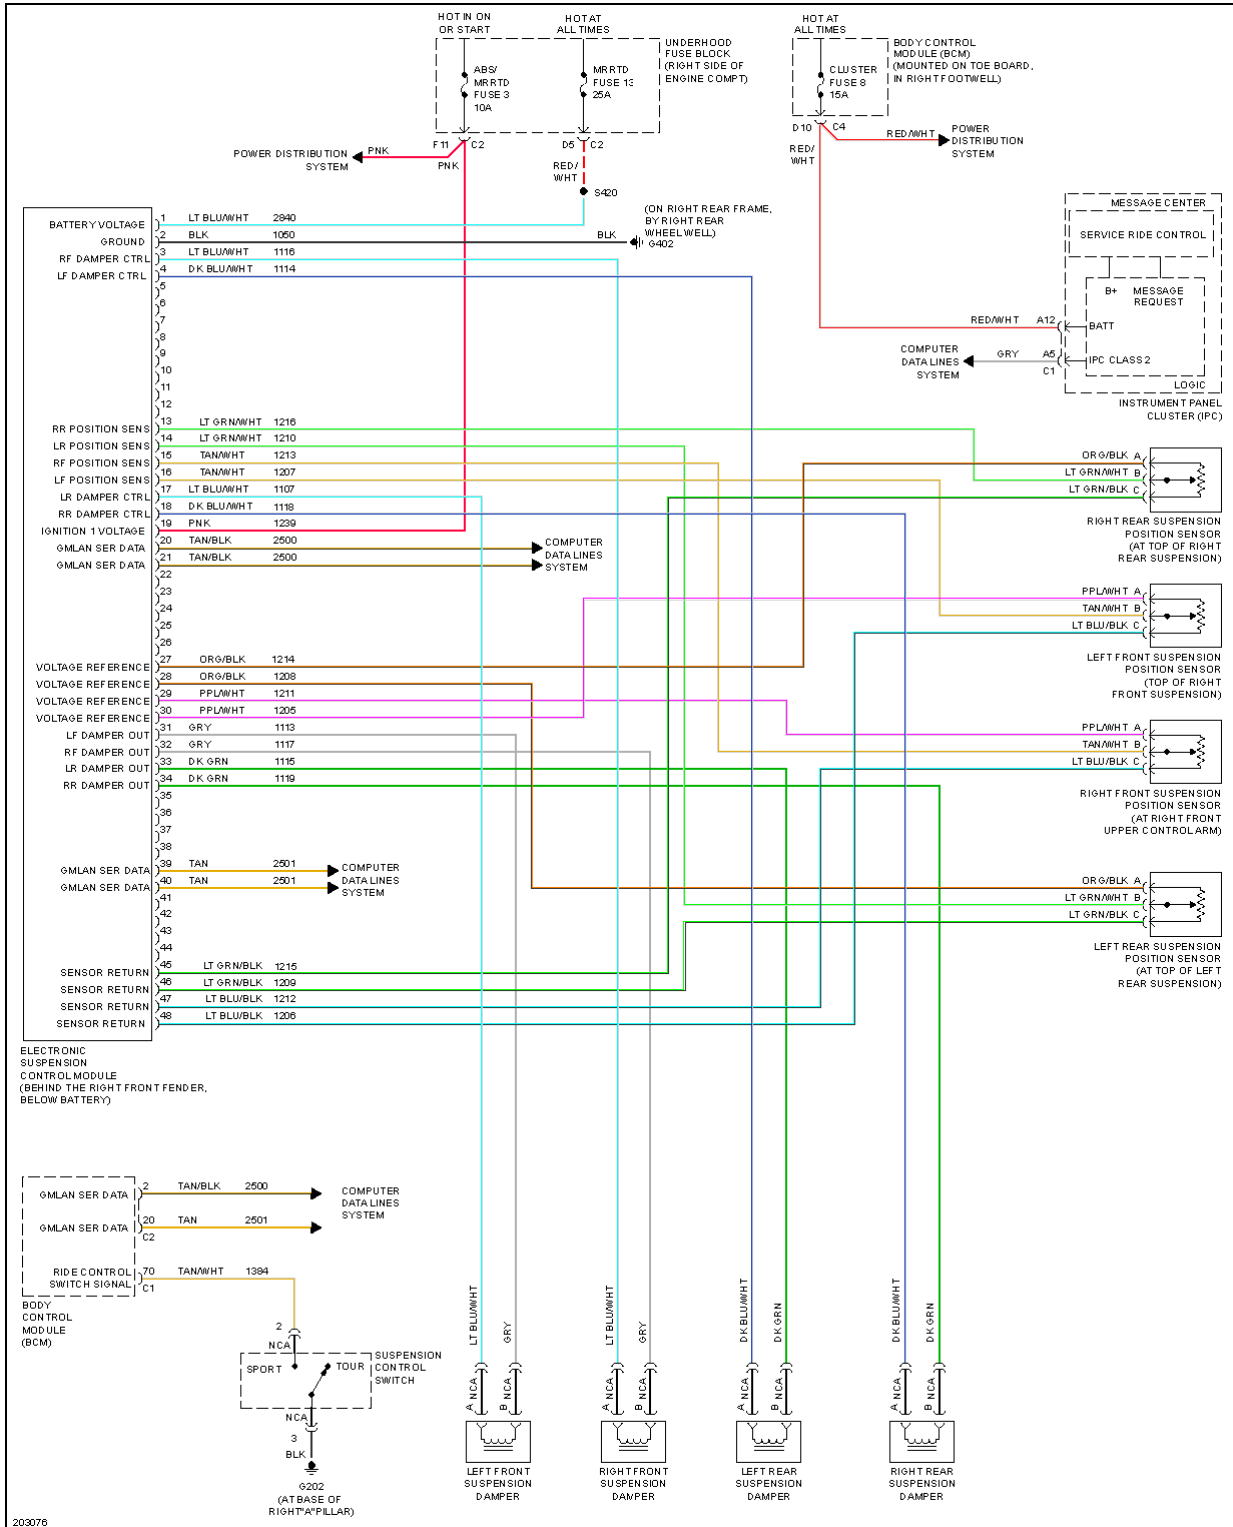

Fig. 16: Defoggers Circuit

ELECTRONIC POWER STEERING

2005 Chevrolet Corvette

2005 SYSTEM WIRING DIAGRAMS Chevrolet - Corvette

Fig. 17: Electronic Power Steering Circuit

ELECTRONIC SUSPENSION

2005 Chevrolet Corvette

2005 SYSTEM WIRING DIAGRAMS Chevrolet - Corvette

Fig. 18: Electronic Suspension Circuit

ENGINE PERFORMANCE

6.0L VIN U

2005 Chevrolet Corvette

2005 SYSTEM WIRING DIAGRAMS Chevrolet - Corvette

Fig. 19: 6.0L VIN U, Engine Performance Circuit, A/T (1 of 4)

2005 Chevrolet Corvette

2005 SYSTEM WIRING DIAGRAMS Chevrolet - Corvette

Fig. 20: 6.0L VIN U, Engine Performance Circuit, A/T (2 of 4)

2005 Chevrolet Corvette

2005 SYSTEM WIRING DIAGRAMS Chevrolet - Corvette