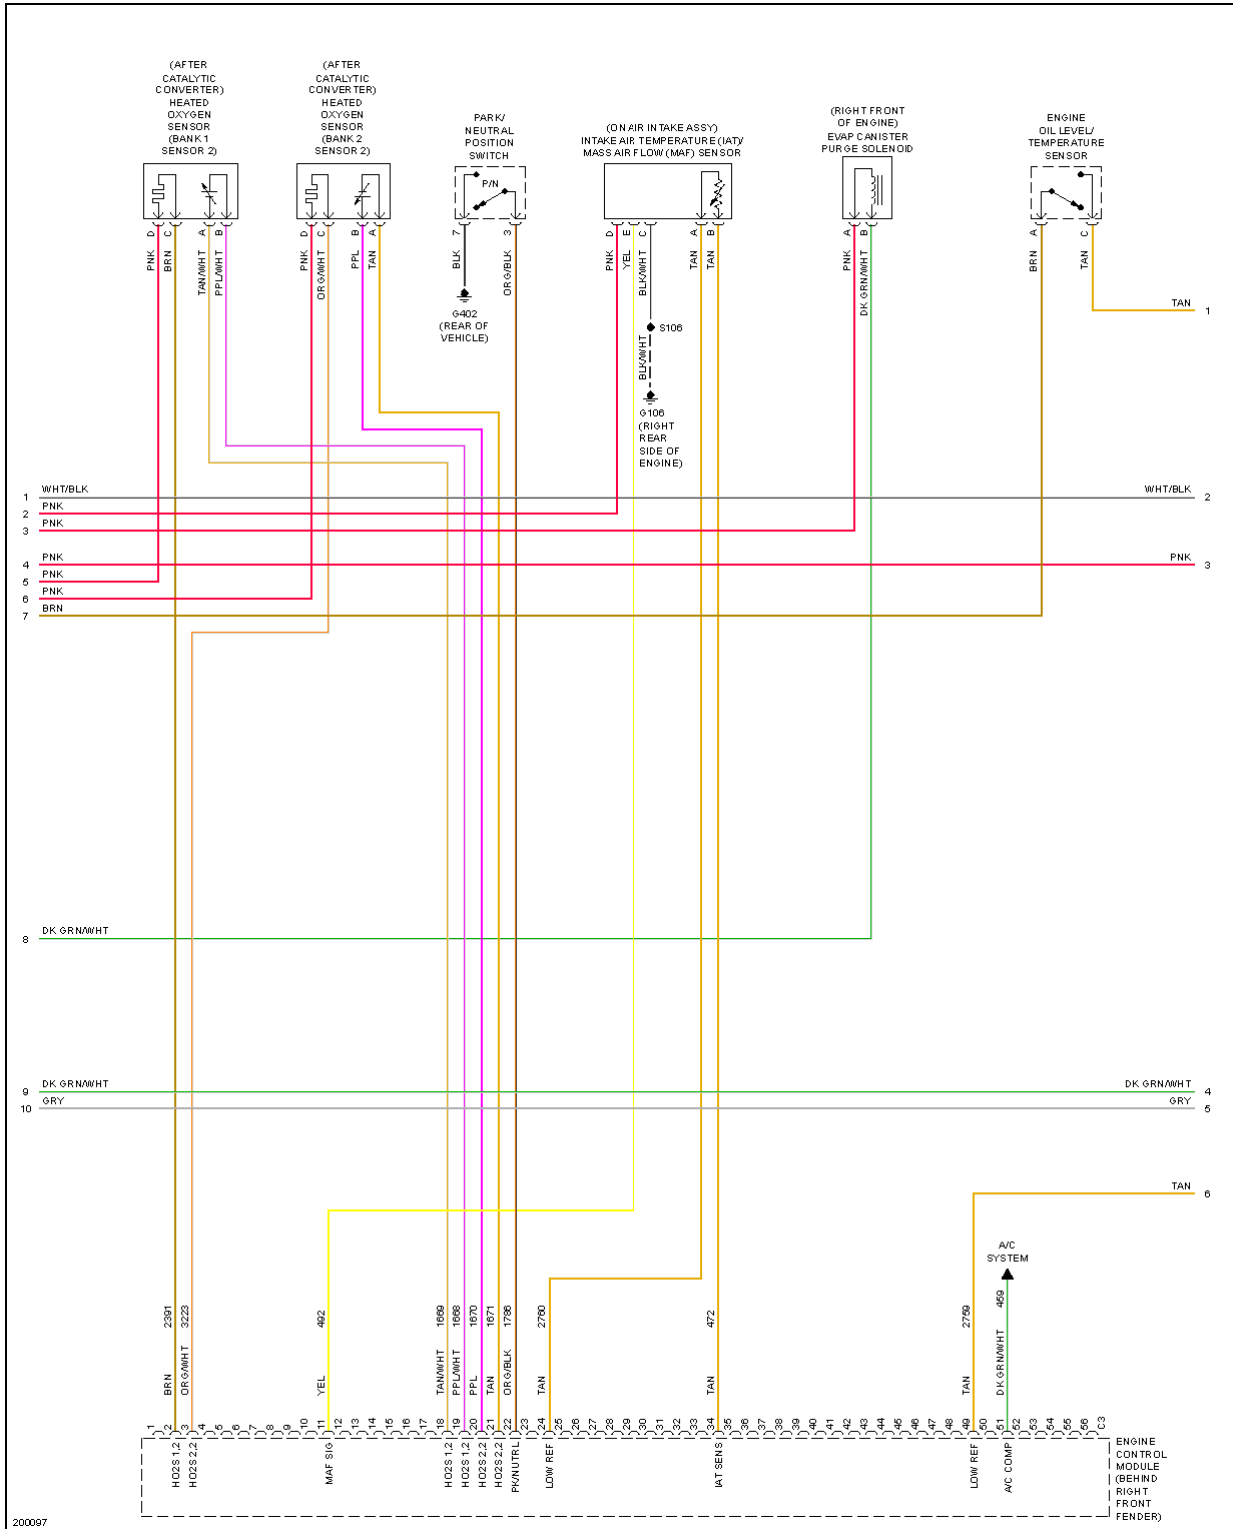

2005 Chevrolet Corvette

2005 SYSTEM WIRING DIAGRAMS Chevrolet - Corvette

Fig. 20: 6.0L VIN U, Engine Performance Circuit, A/T (2 of 4)

2005 Chevrolet Corvette

2005 SYSTEM WIRING DIAGRAMS Chevrolet - Corvette

Fig. 21: 6.0L VIN U, Engine Performance Circuit, A/T (3 of 4)

2005 Chevrolet Corvette

2005 SYSTEM WIRING DIAGRAMS Chevrolet - Corvette

Fig. 22: 6.0L VIN U, Engine Performance Circuit, A/T (4 of 4)

2005 Chevrolet Corvette