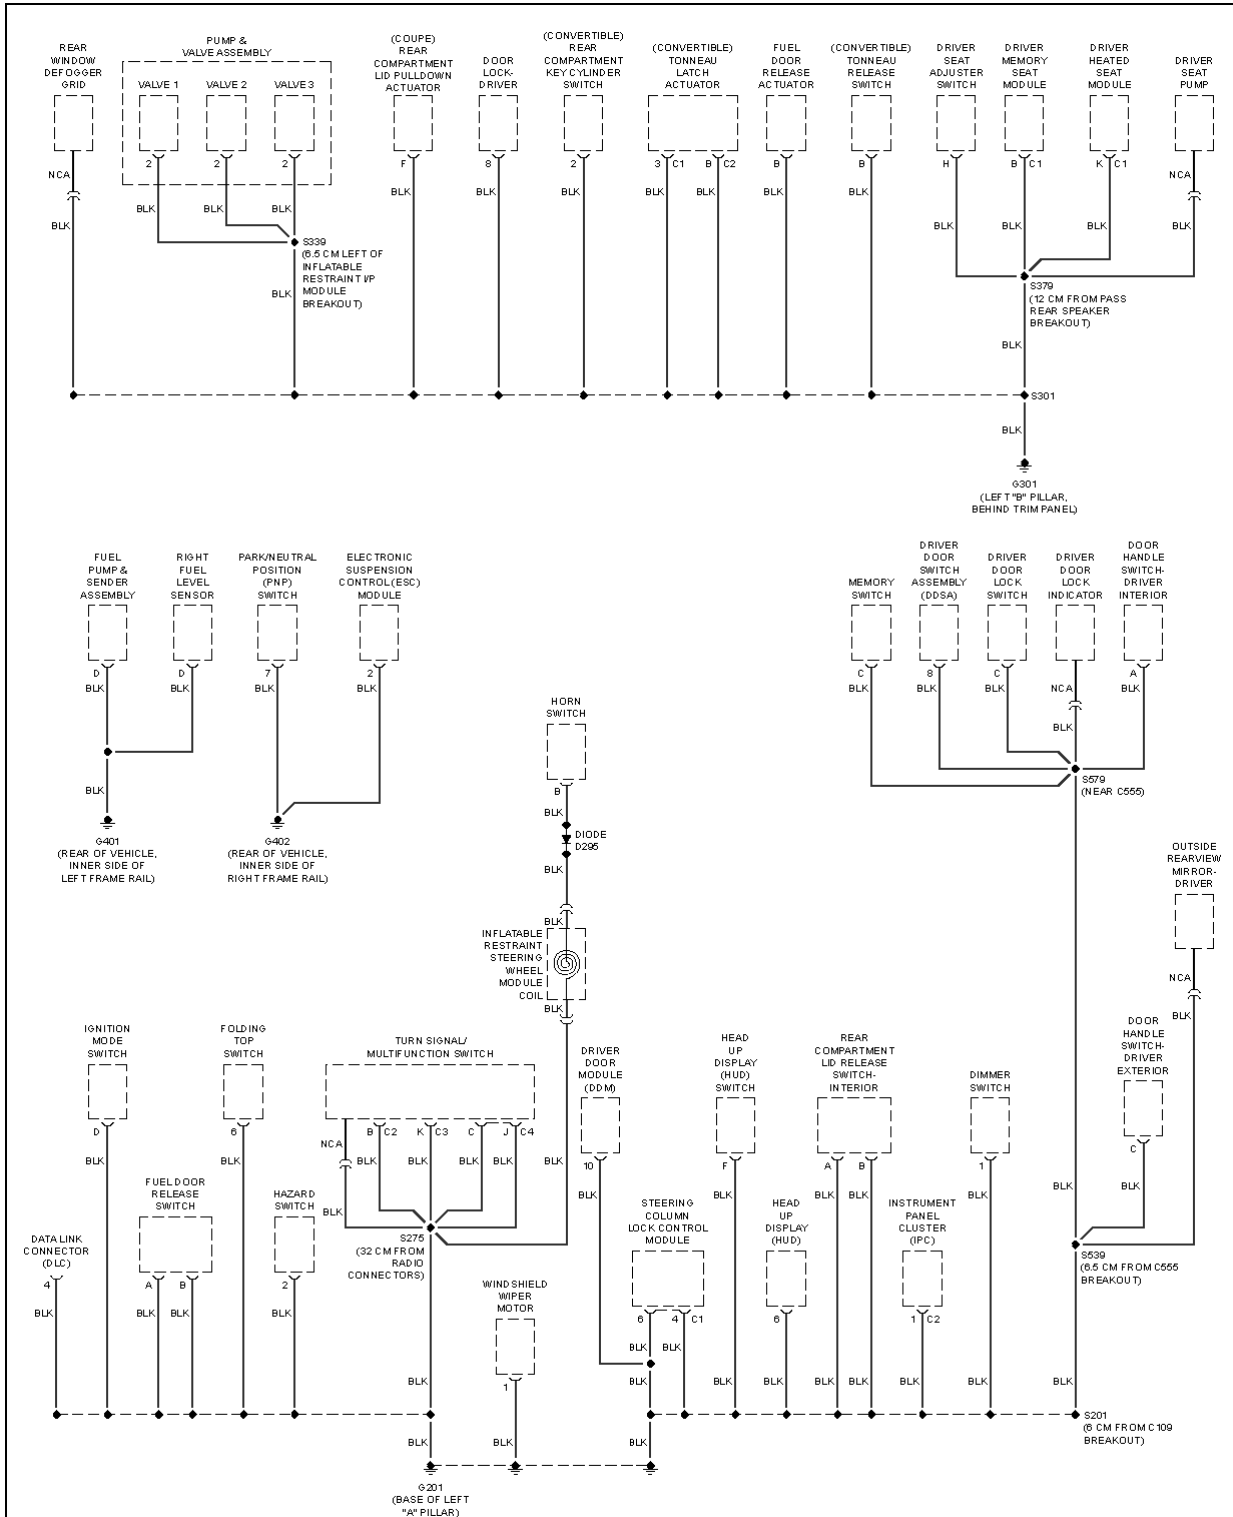

2005 SYSTEM WIRING DIAGRAMS Chevrolet - Corvette

Fig. 28: Exterior Lamps Circuit (1 of 2)

2005 Chevrolet Corvette

2005 SYSTEM WIRING DIAGRAMS Chevrolet - Corvette

Fig. 29: Exterior Lamps Circuit (2 of 2)

GROUND DISTRIBUTION

2005 Chevrolet Corvette

2005 SYSTEM WIRING DIAGRAMS Chevrolet - Corvette

Fig. 30: Ground Distribution Circuit (1 of 4)

2005 Chevrolet Corvette

2005 SYSTEM WIRING DIAGRAMS Chevrolet - Corvette

2005 Chevrolet Corvette