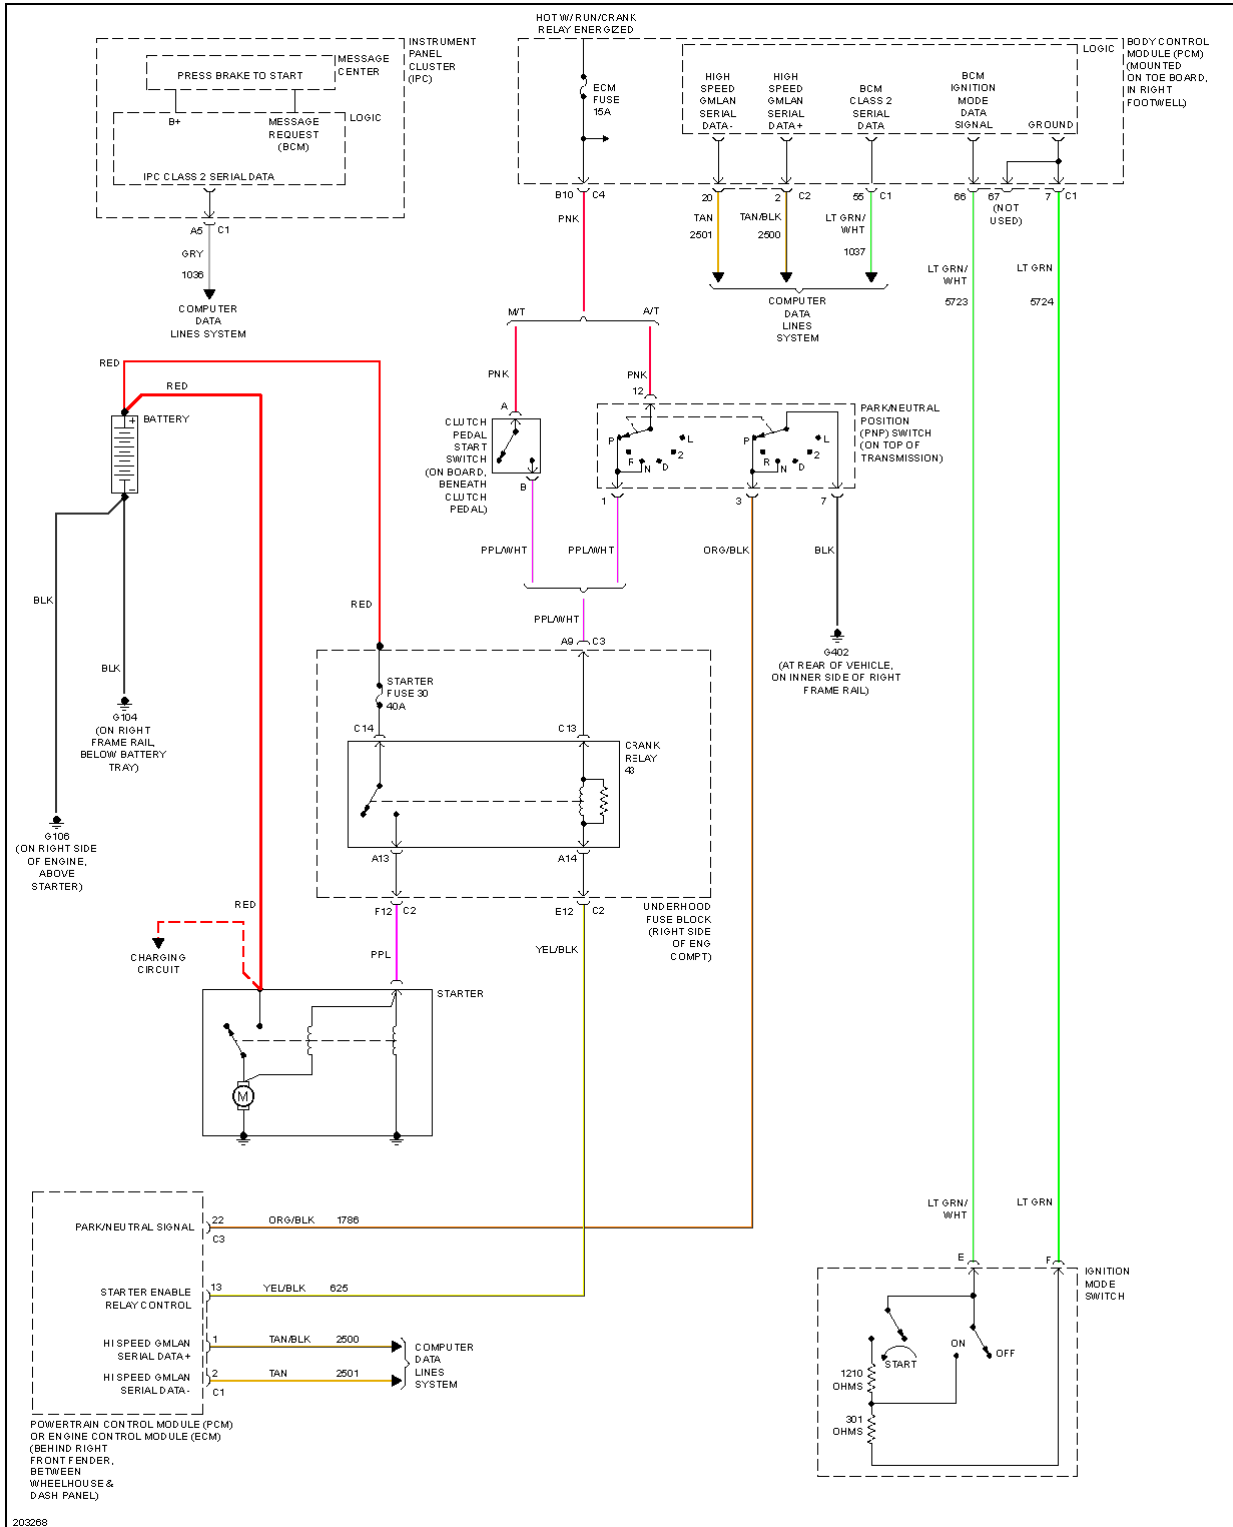

Fig. 61: Satellite Radio Circuit

SHIFT INTERLOCK

2005 Chevrolet Corvette

2005 SYSTEM WIRING DIAGRAMS Chevrolet - Corvette

Fig. 62: Shift Interlock Circuit

STARTING/CHARGING

2005 Chevrolet Corvette

2005 SYSTEM WIRING DIAGRAMS Chevrolet - Corvette

2005 Chevrolet Corvette

2005 SYSTEM WIRING DIAGRAMS Chevrolet - Corvette

Fig. 63: Charging Circuit

2005 Chevrolet Corvette

2005 SYSTEM WIRING DIAGRAMS Chevrolet - Corvette

Fig. 64: Starting Circuit

SUPPLEMENTAL RESTRAINTS

2005 Chevrolet Corvette

2005 SYSTEM WIRING DIAGRAMS Chevrolet - Corvette

Fig. 65: Supplemental Restraints Circuit (1 of 2)

2005 Chevrolet Corvette

2005 SYSTEM WIRING DIAGRAMS Chevrolet - Corvette

Fig. 66: Supplemental Restraints Circuit (2 of 2)