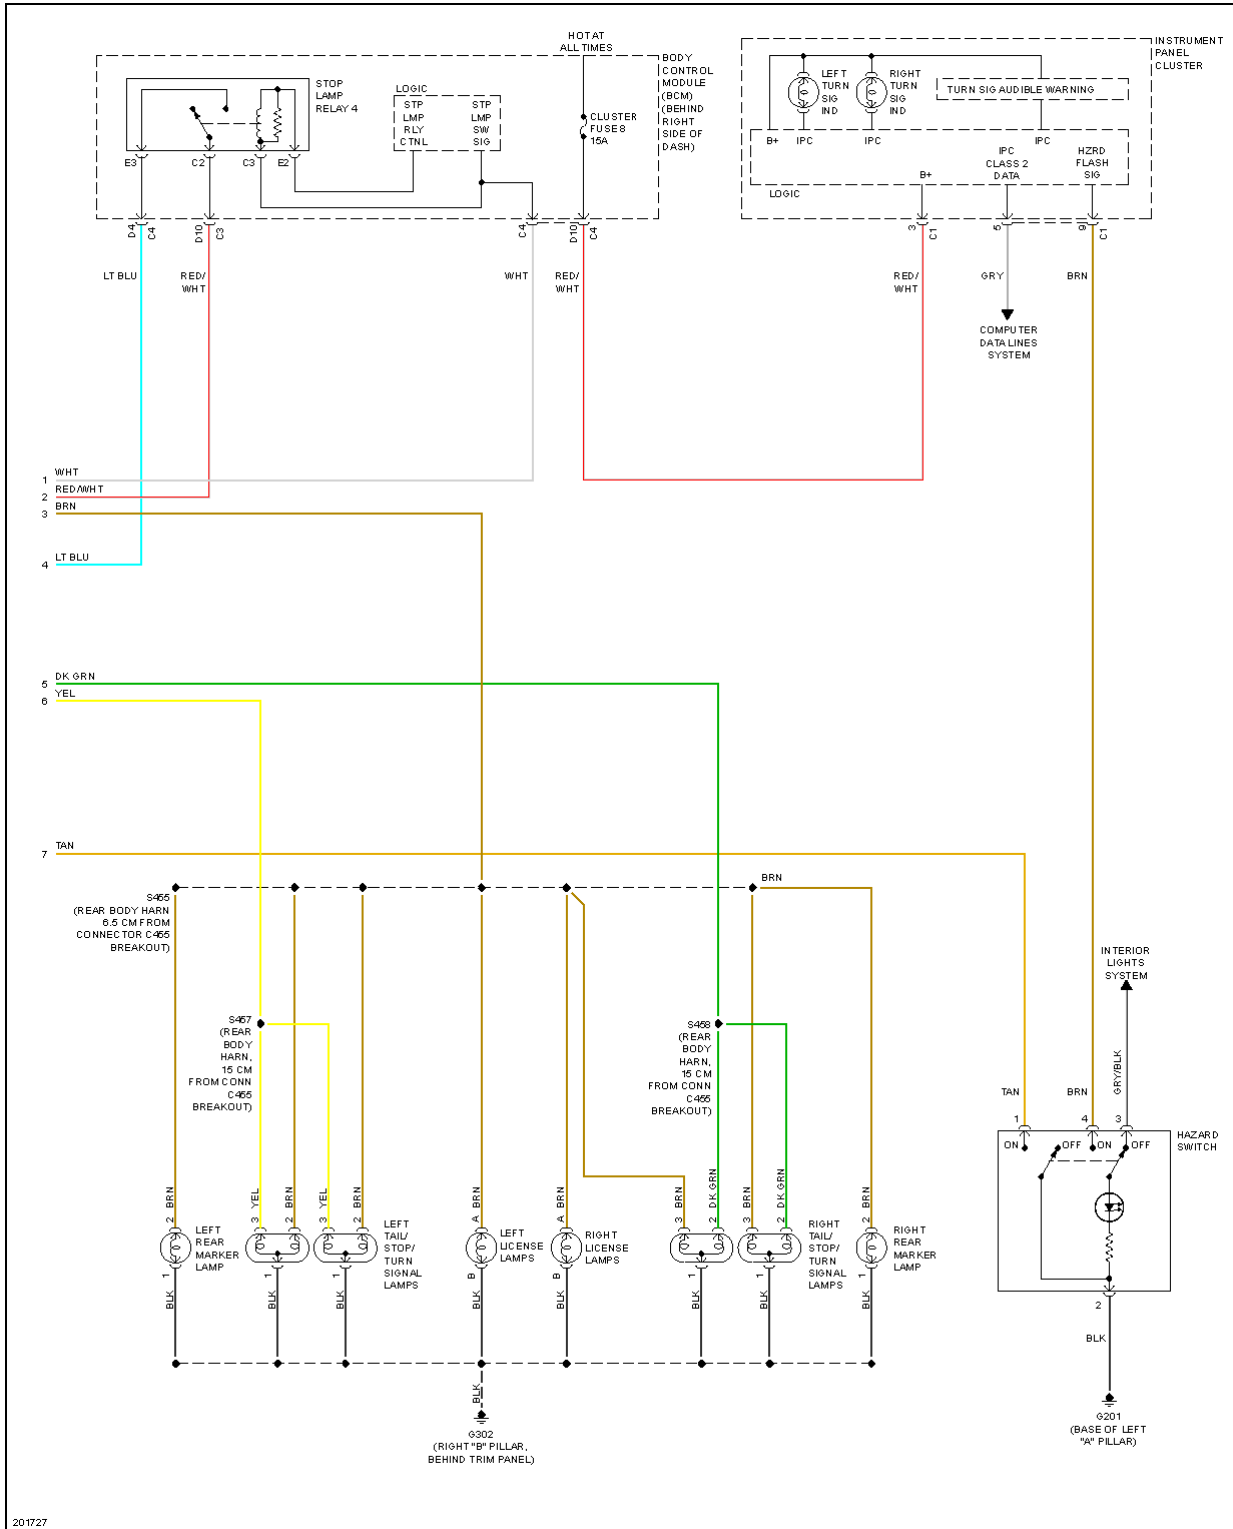

2005 SYSTEM WIRING DIAGRAMS Chevrolet - Corvette

Fig. 28: Exterior Lamps Circuit (1 of 2)

2005 Chevrolet Corvette

2005 SYSTEM WIRING DIAGRAMS Chevrolet - Corvette

Fig. 29: Exterior Lamps Circuit (2 of 2)

GROUND DISTRIBUTION