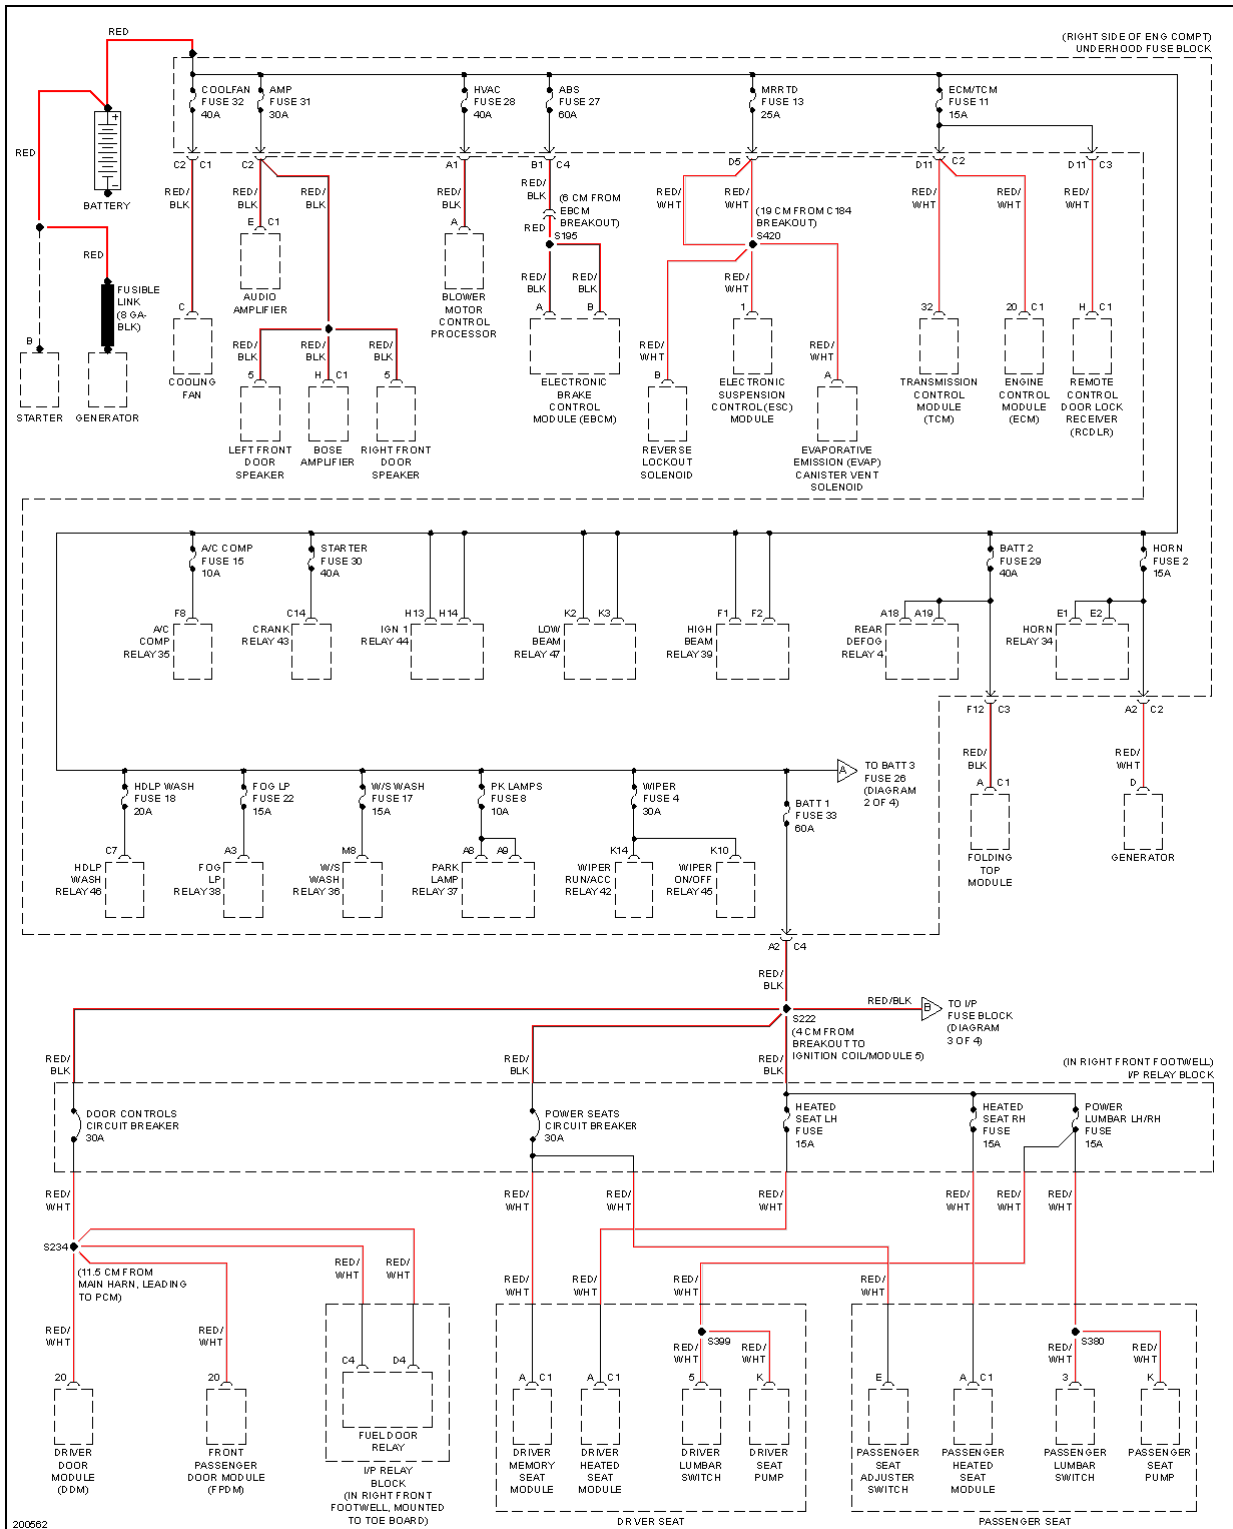

2005 Chevrolet Corvette

2005 SYSTEM WIRING DIAGRAMS Chevrolet - Corvette

Fig. 42: Memory Mirrors Circuit

2005 Chevrolet Corvette

2005 SYSTEM WIRING DIAGRAMS Chevrolet - Corvette

Fig. 43: Steering Column Memory Circuit

NAVIGATION

2005 Chevrolet Corvette

2005 SYSTEM WIRING DIAGRAMS Chevrolet - Corvette

Fig. 44: Navigation Circuit

POWER DISTRIBUTION

2005 Chevrolet Corvette

2005 SYSTEM WIRING DIAGRAMS Chevrolet - Corvette

2005 Chevrolet Corvette

2005 SYSTEM WIRING DIAGRAMS Chevrolet - Corvette

Fig. 45: Power Distribution Circuit (1 of 4)

2005 Chevrolet Corvette

2005 SYSTEM WIRING DIAGRAMS Chevrolet - Corvette

2005 Chevrolet Corvette

2005 SYSTEM WIRING DIAGRAMS Chevrolet - Corvette