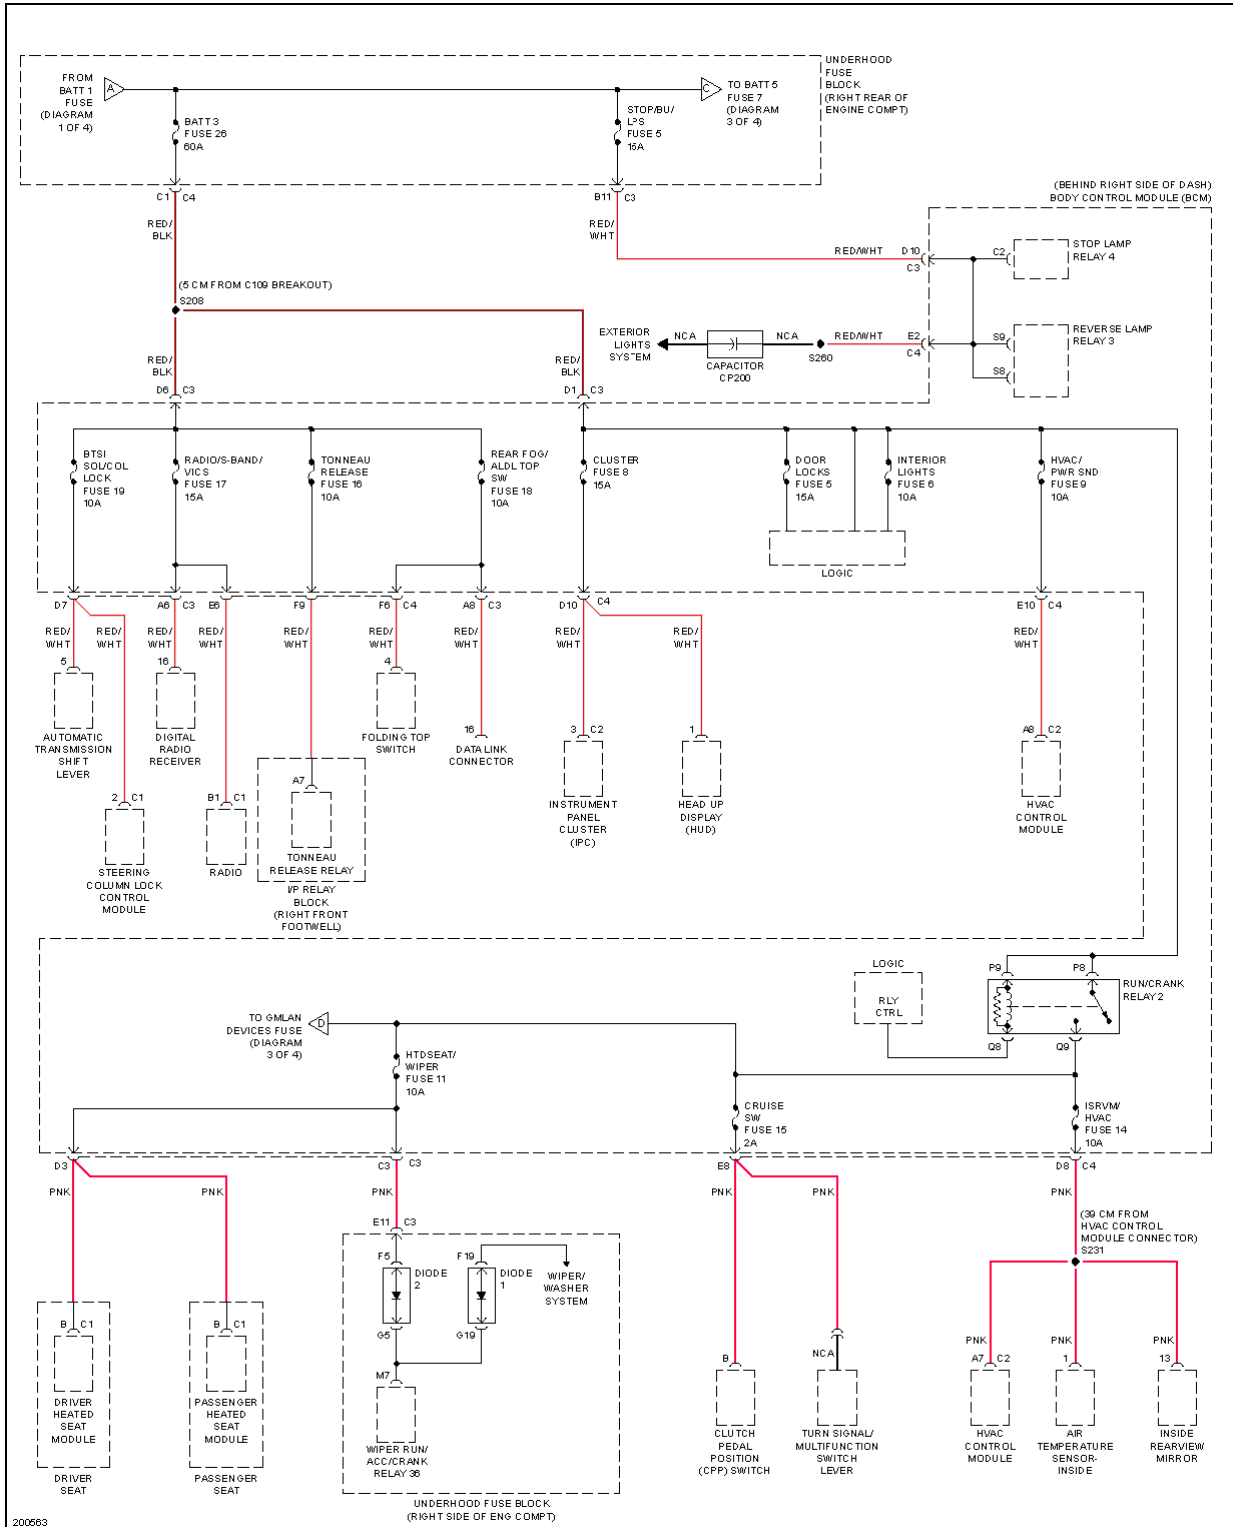

2005 Chevrolet Corvette

2005 SYSTEM WIRING DIAGRAMS Chevrolet - Corvette