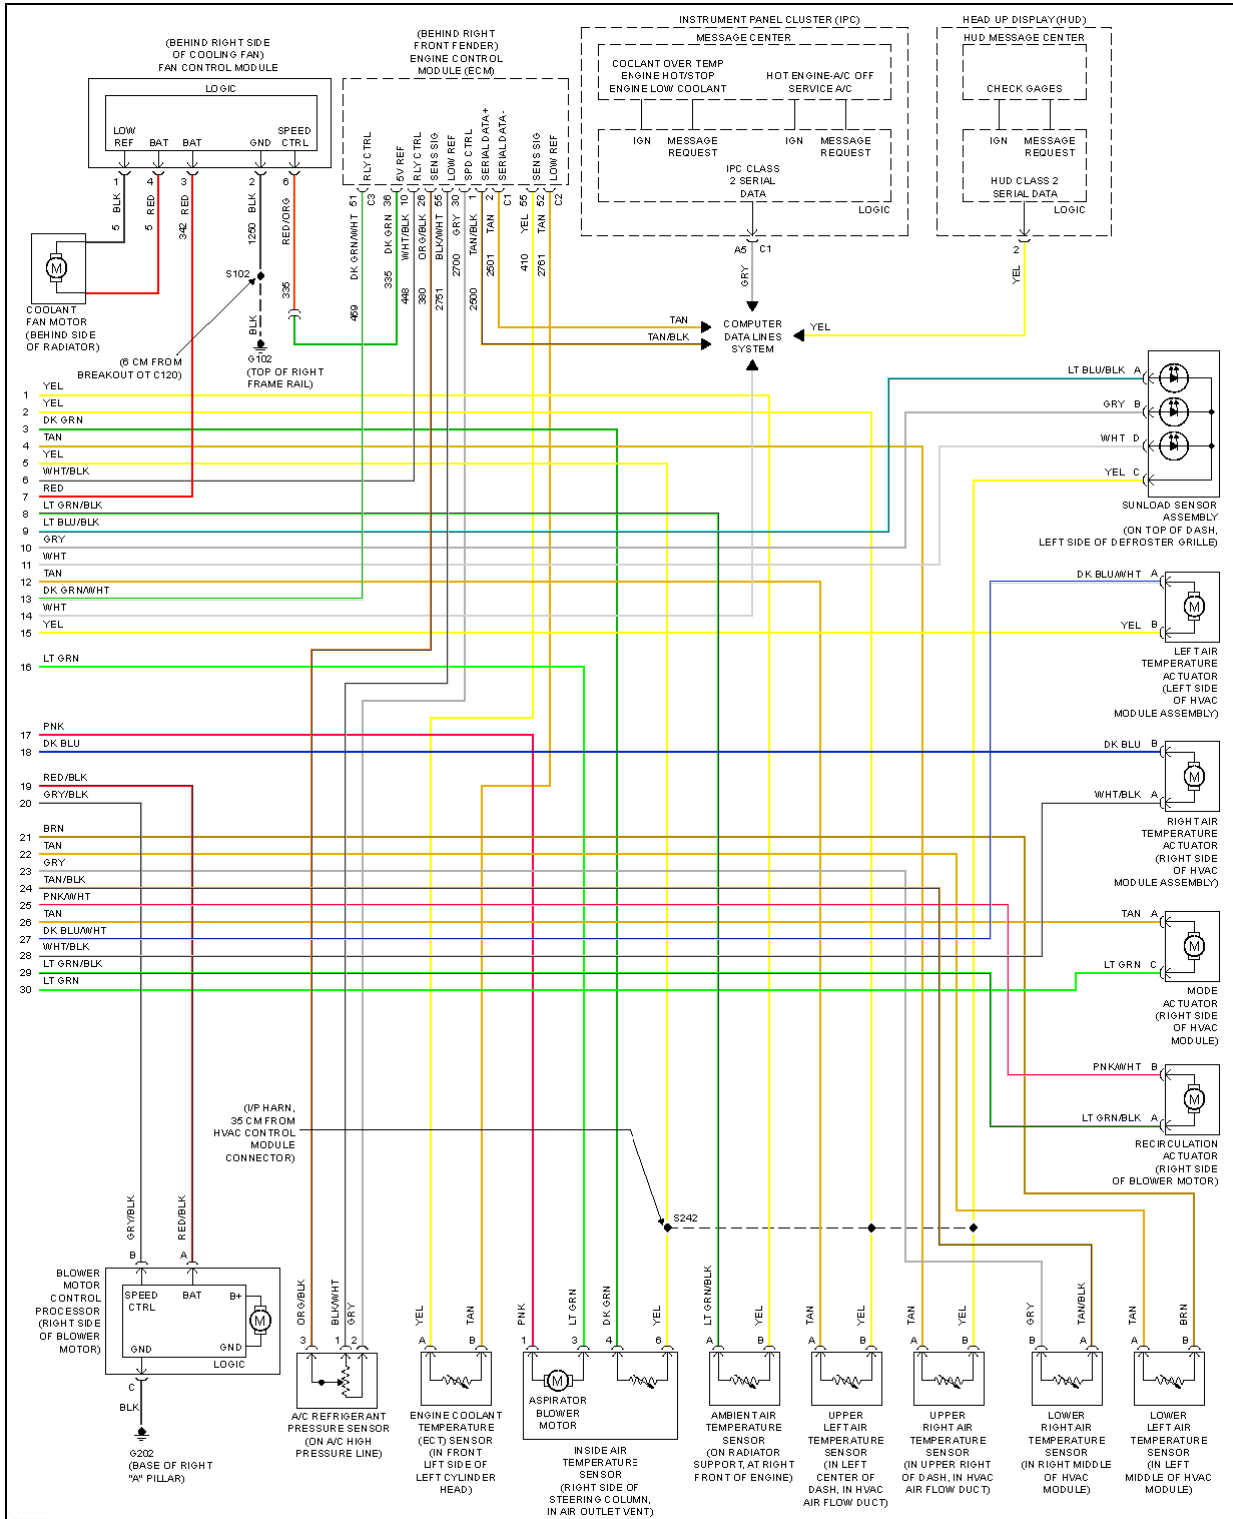

AIR CONDITIONING

2005 Chevrolet Corvette

2005 SYSTEM WIRING DIAGRAMS Chevrolet - Corvette

2005 Chevrolet Corvette

2005 SYSTEM WIRING DIAGRAMS Chevrolet - Corvette

Fig. 1: Automatic A/C Circuit (1 of 2)

2005 Chevrolet Corvette

2005 SYSTEM WIRING DIAGRAMS Chevrolet - Corvette

2005 Chevrolet Corvette

2005 SYSTEM WIRING DIAGRAMS Chevrolet - Corvette

Fig. 2: Automatic A/C Circuit (2 of 2)

2005 Chevrolet Corvette

2005 SYSTEM WIRING DIAGRAMS Chevrolet - Corvette