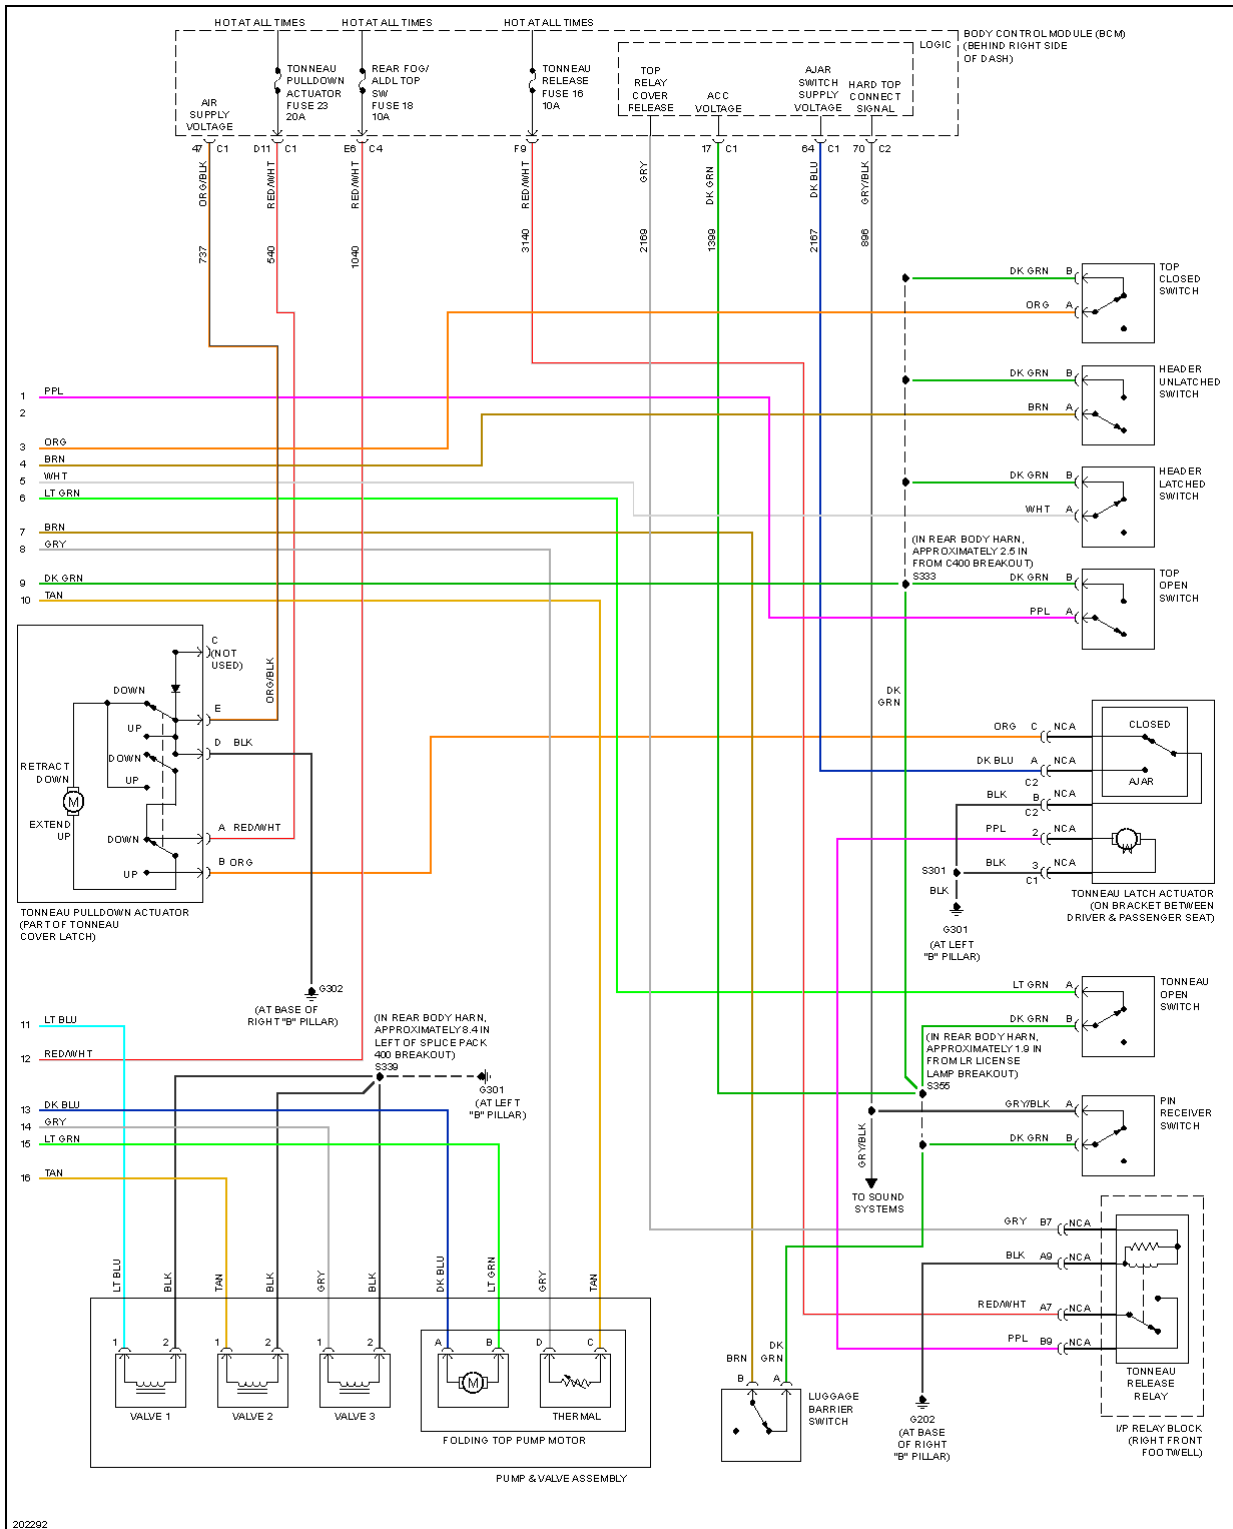

Fig. 55: Convertible Top Circuit, W/ Manual Top

2005 Chevrolet Corvette

2005 SYSTEM WIRING DIAGRAMS Chevrolet - Corvette

2005 Chevrolet Corvette

2005 SYSTEM WIRING DIAGRAMS Chevrolet - Corvette

Fig. 56: Convertible Top Circuit, W/ Power Top (1 of 2)

2005 Chevrolet Corvette

2005 SYSTEM WIRING DIAGRAMS Chevrolet - Corvette

Fig. 57: Convertible Top Circuit, W/ Power Top (2 of 2)

POWER WINDOWS

Fig. 58: Power Windows Circuit

RADIO

2005 Chevrolet Corvette

2005 SYSTEM WIRING DIAGRAMS Chevrolet - Corvette