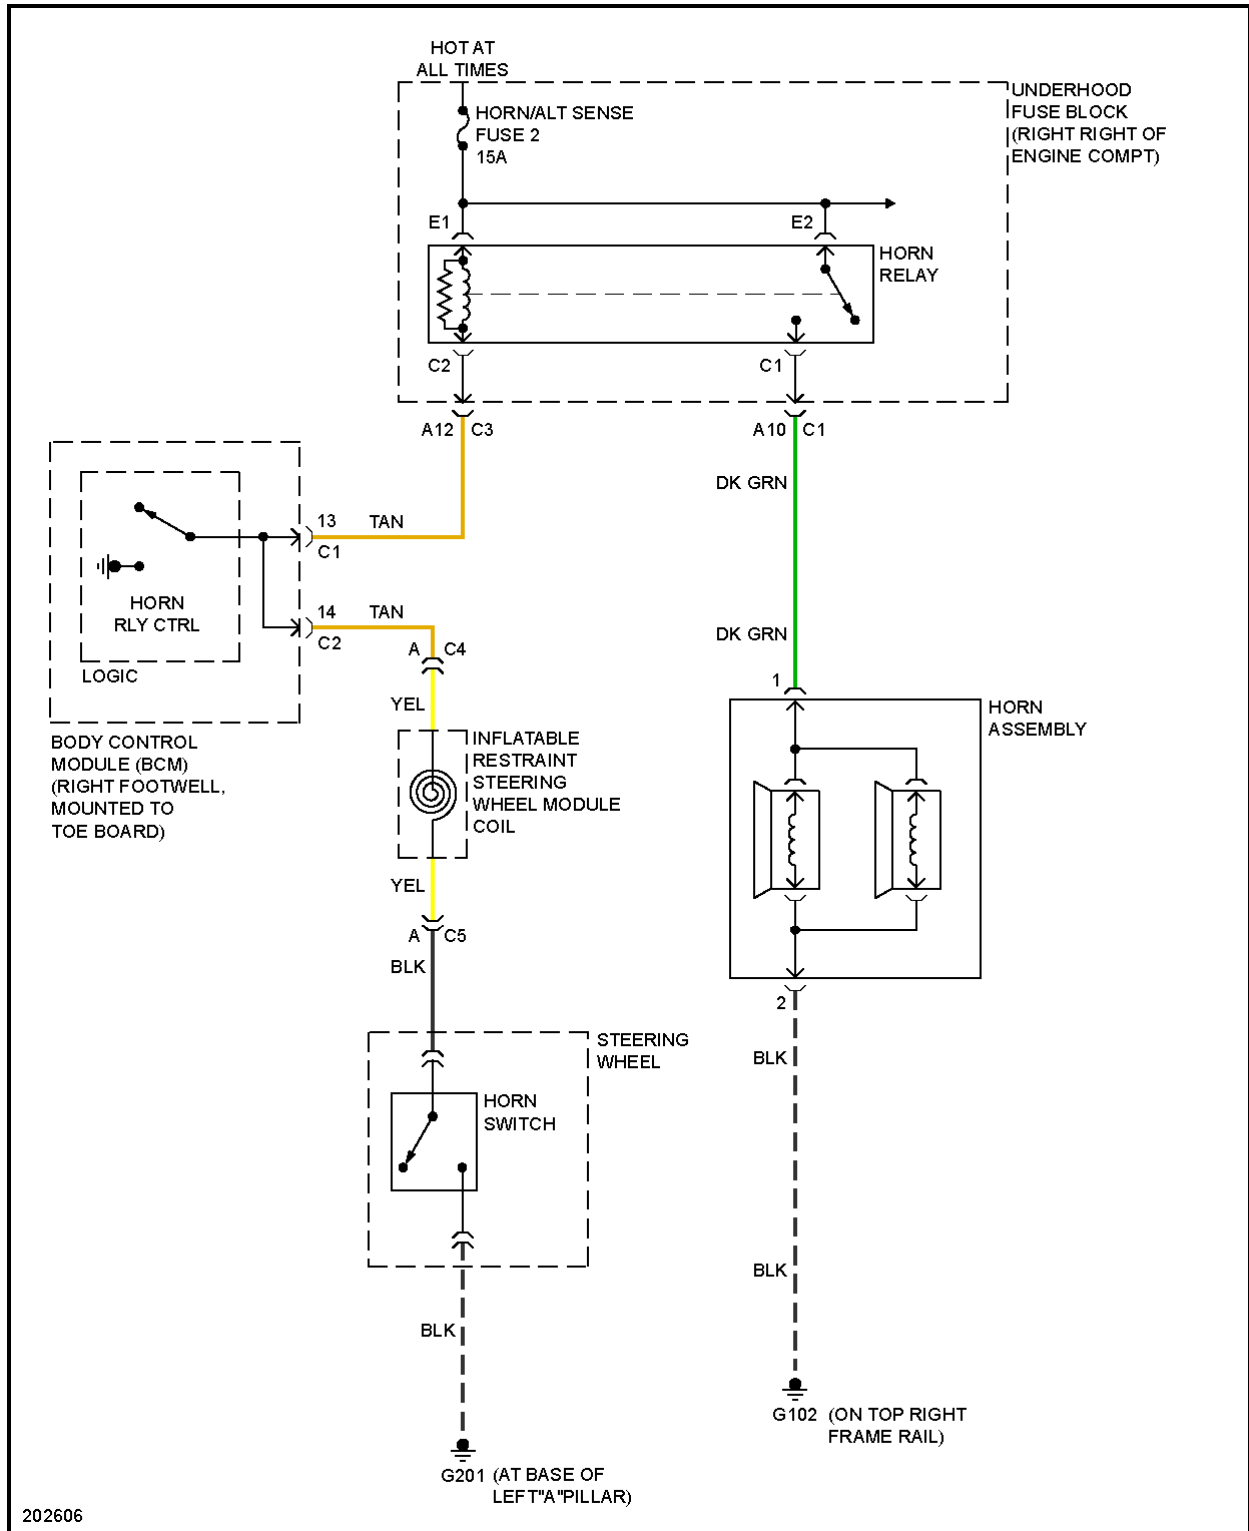

HORN

2005 Chevrolet Corvette

2005 SYSTEM WIRING DIAGRAMS Chevrolet - Corvette

Fig. 35: Horn Circuit

INSTRUMENT CLUSTER

2005 Chevrolet Corvette

2005 SYSTEM WIRING DIAGRAMS Chevrolet - Corvette

Fig. 36: Instrument Cluster Circuit (1 of 2)

2005 Chevrolet Corvette

2005 SYSTEM WIRING DIAGRAMS Chevrolet - Corvette

Fig. 37: Instrument Cluster Circuit (2 of 2)

INTERIOR LIGHTS

2005 Chevrolet Corvette

2005 SYSTEM WIRING DIAGRAMS Chevrolet - Corvette