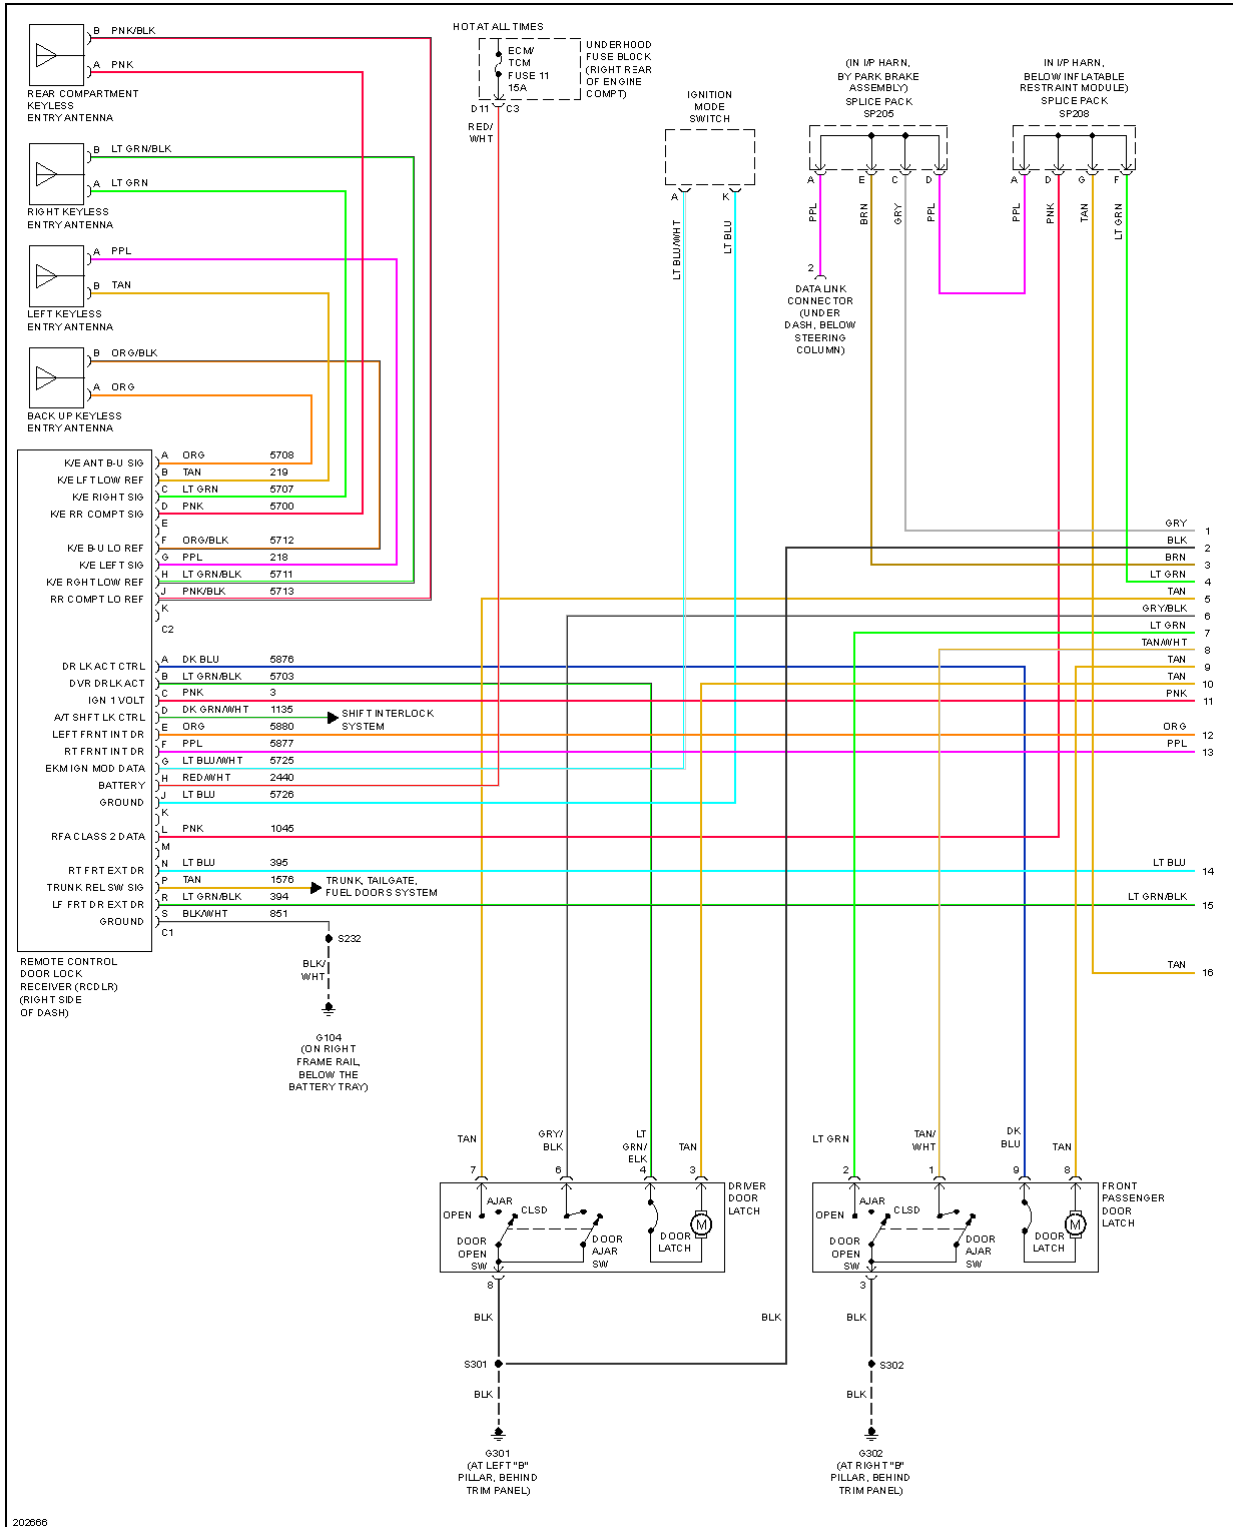

2005 SYSTEM WIRING DIAGRAMS Chevrolet - Corvette

2005 Chevrolet Corvette

2005 SYSTEM WIRING DIAGRAMS Chevrolet - Corvette

Fig. 2: Automatic A/C Circuit (2 of 2)

2005 Chevrolet Corvette

2005 SYSTEM WIRING DIAGRAMS Chevrolet - Corvette

Fig. 3: Compressor Circuit

ANTI-LOCK BRAKES

2005 Chevrolet Corvette

2005 SYSTEM WIRING DIAGRAMS Chevrolet - Corvette

Fig. 4: Anti-lock Brakes Circuit (1 of 2)

2005 Chevrolet Corvette

2005 SYSTEM WIRING DIAGRAMS Chevrolet - Corvette

Fig. 5: Anti-lock Brakes Circuit (2 of 2)

ANTI-THEFT

2005 Chevrolet Corvette

2005 SYSTEM WIRING DIAGRAMS Chevrolet - Corvette

2005 Chevrolet Corvette

2005 SYSTEM WIRING DIAGRAMS Chevrolet - Corvette

Fig. 6: Forced Entry Circuit (1 of 2)