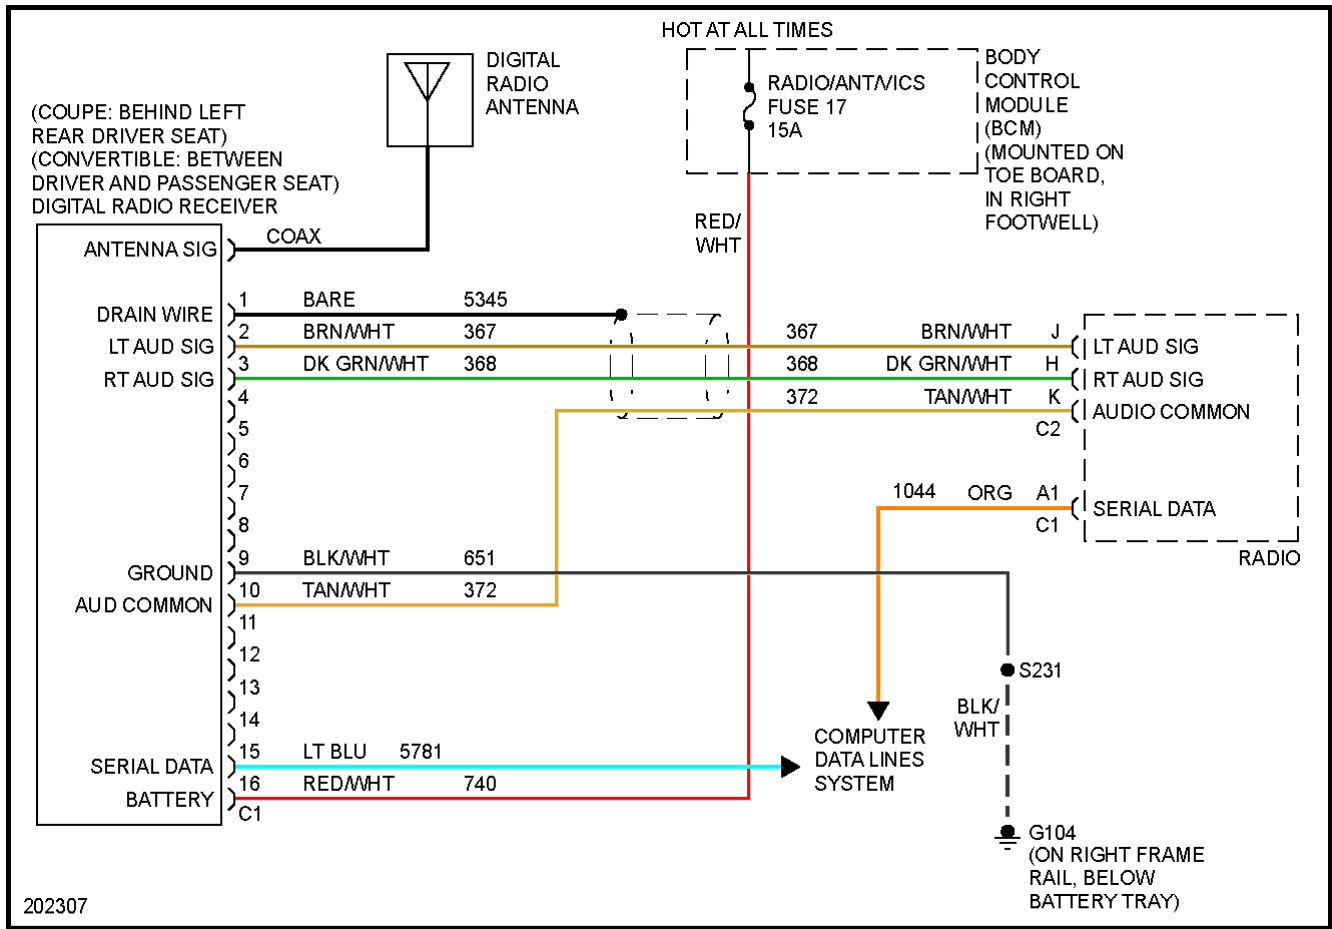

2005 Chevrolet Corvette

2005 SYSTEM WIRING DIAGRAMS Chevrolet - Corvette

Fig. 57: Convertible Top Circuit, W/ Power Top (2 of 2)

POWER WINDOWS

Fig. 58: Power Windows Circuit

RADIO

2005 Chevrolet Corvette

2005 SYSTEM WIRING DIAGRAMS Chevrolet - Corvette

Fig. 59: Base Radio Circuit

2005 Chevrolet Corvette

2005 SYSTEM WIRING DIAGRAMS Chevrolet - Corvette

Fig. 60: Premium Sound Radio Circuit

2005 Chevrolet Corvette

2005 SYSTEM WIRING DIAGRAMS Chevrolet - Corvette