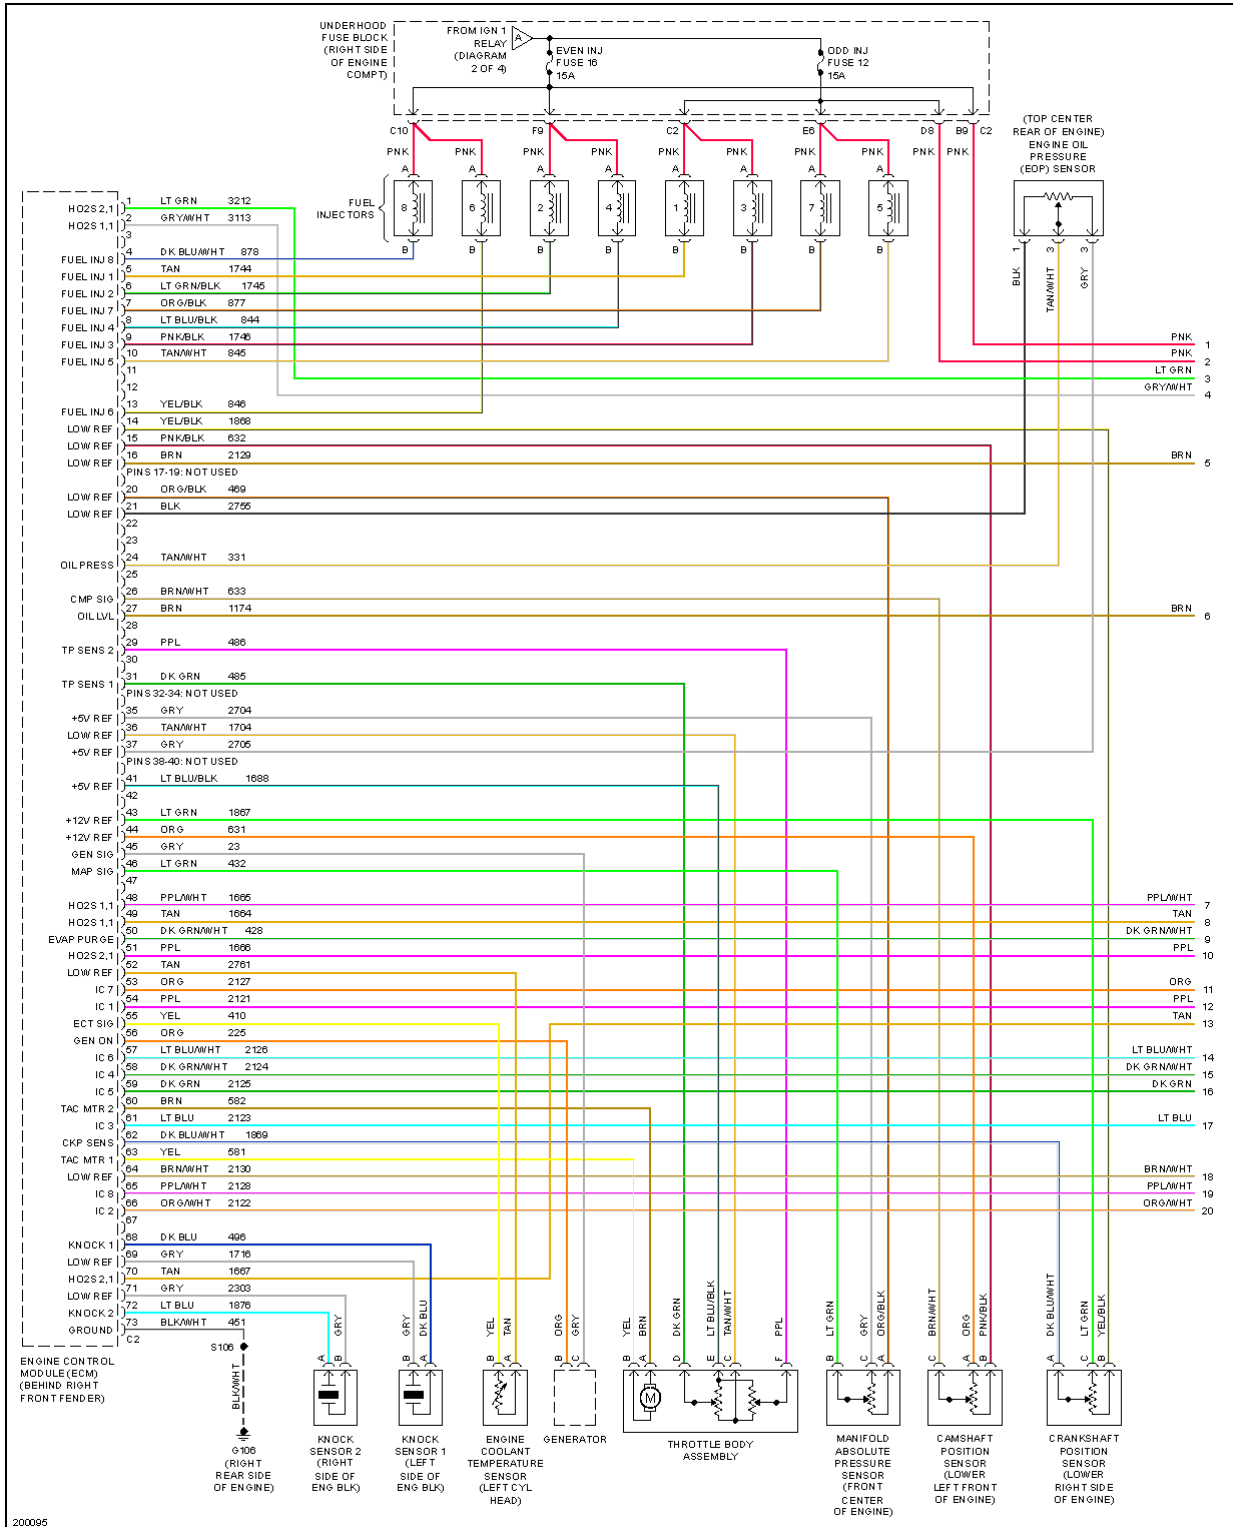

2005 SYSTEM WIRING DIAGRAMS Chevrolet - Corvette

Fig. 18: Electronic Suspension Circuit

ENGINE PERFORMANCE

6.0L VIN U

2005 Chevrolet Corvette

2005 SYSTEM WIRING DIAGRAMS Chevrolet - Corvette

Fig. 19: 6.0L VIN U, Engine Performance Circuit, A/T (1 of 4)