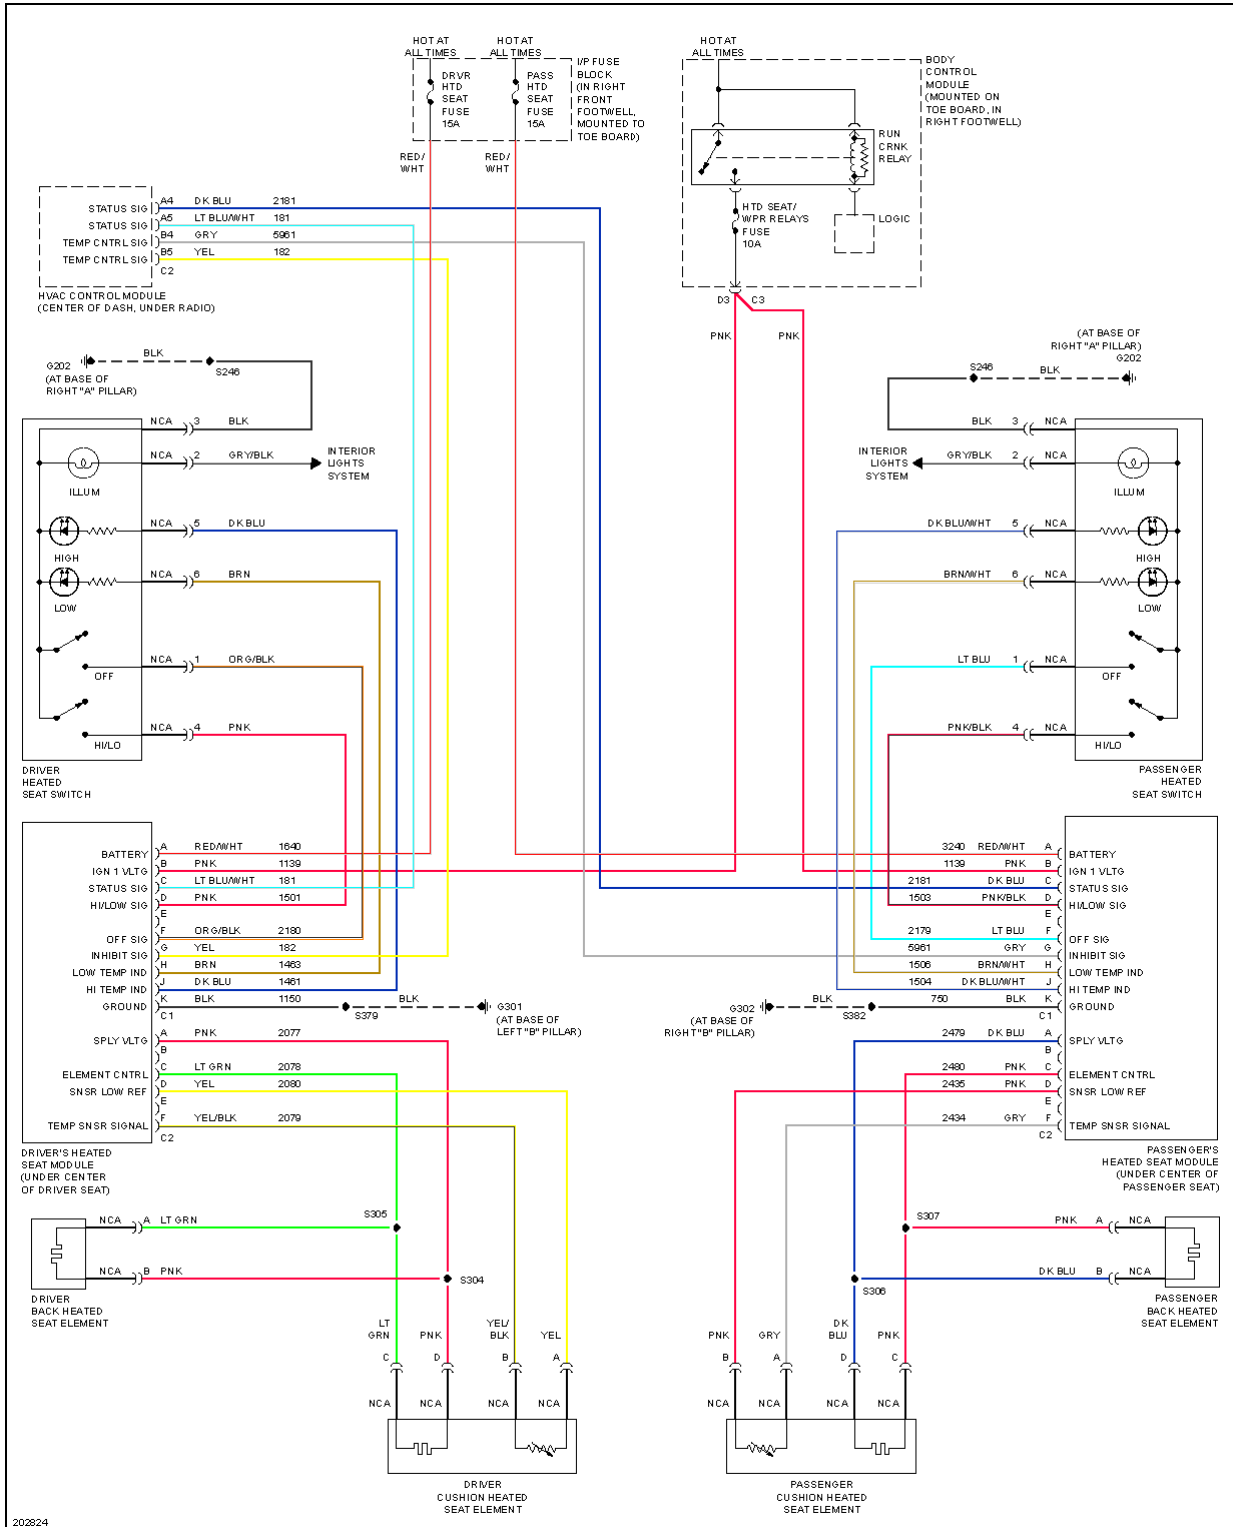

2005 Chevrolet Corvette

2005 SYSTEM WIRING DIAGRAMS Chevrolet - Corvette

Fig. 50: Power Mirror Circuit

POWER SEATS

2005 Chevrolet Corvette

2005 SYSTEM WIRING DIAGRAMS Chevrolet - Corvette

Fig. 51: Driver Seat Circuit

2005 Chevrolet Corvette

2005 SYSTEM WIRING DIAGRAMS Chevrolet - Corvette

Fig. 52: Heated Seats Circuit

2005 Chevrolet Corvette

2005 SYSTEM WIRING DIAGRAMS Chevrolet - Corvette

Fig. 53: Lumbar Circuit

2005 Chevrolet Corvette

2005 SYSTEM WIRING DIAGRAMS Chevrolet - Corvette

Fig. 54: Passenger Seat Circuit

POWER TOP/SUNROOF

2005 Chevrolet Corvette

2005 SYSTEM WIRING DIAGRAMS Chevrolet - Corvette

2005 Chevrolet Corvette

2005 SYSTEM WIRING DIAGRAMS Chevrolet - Corvette