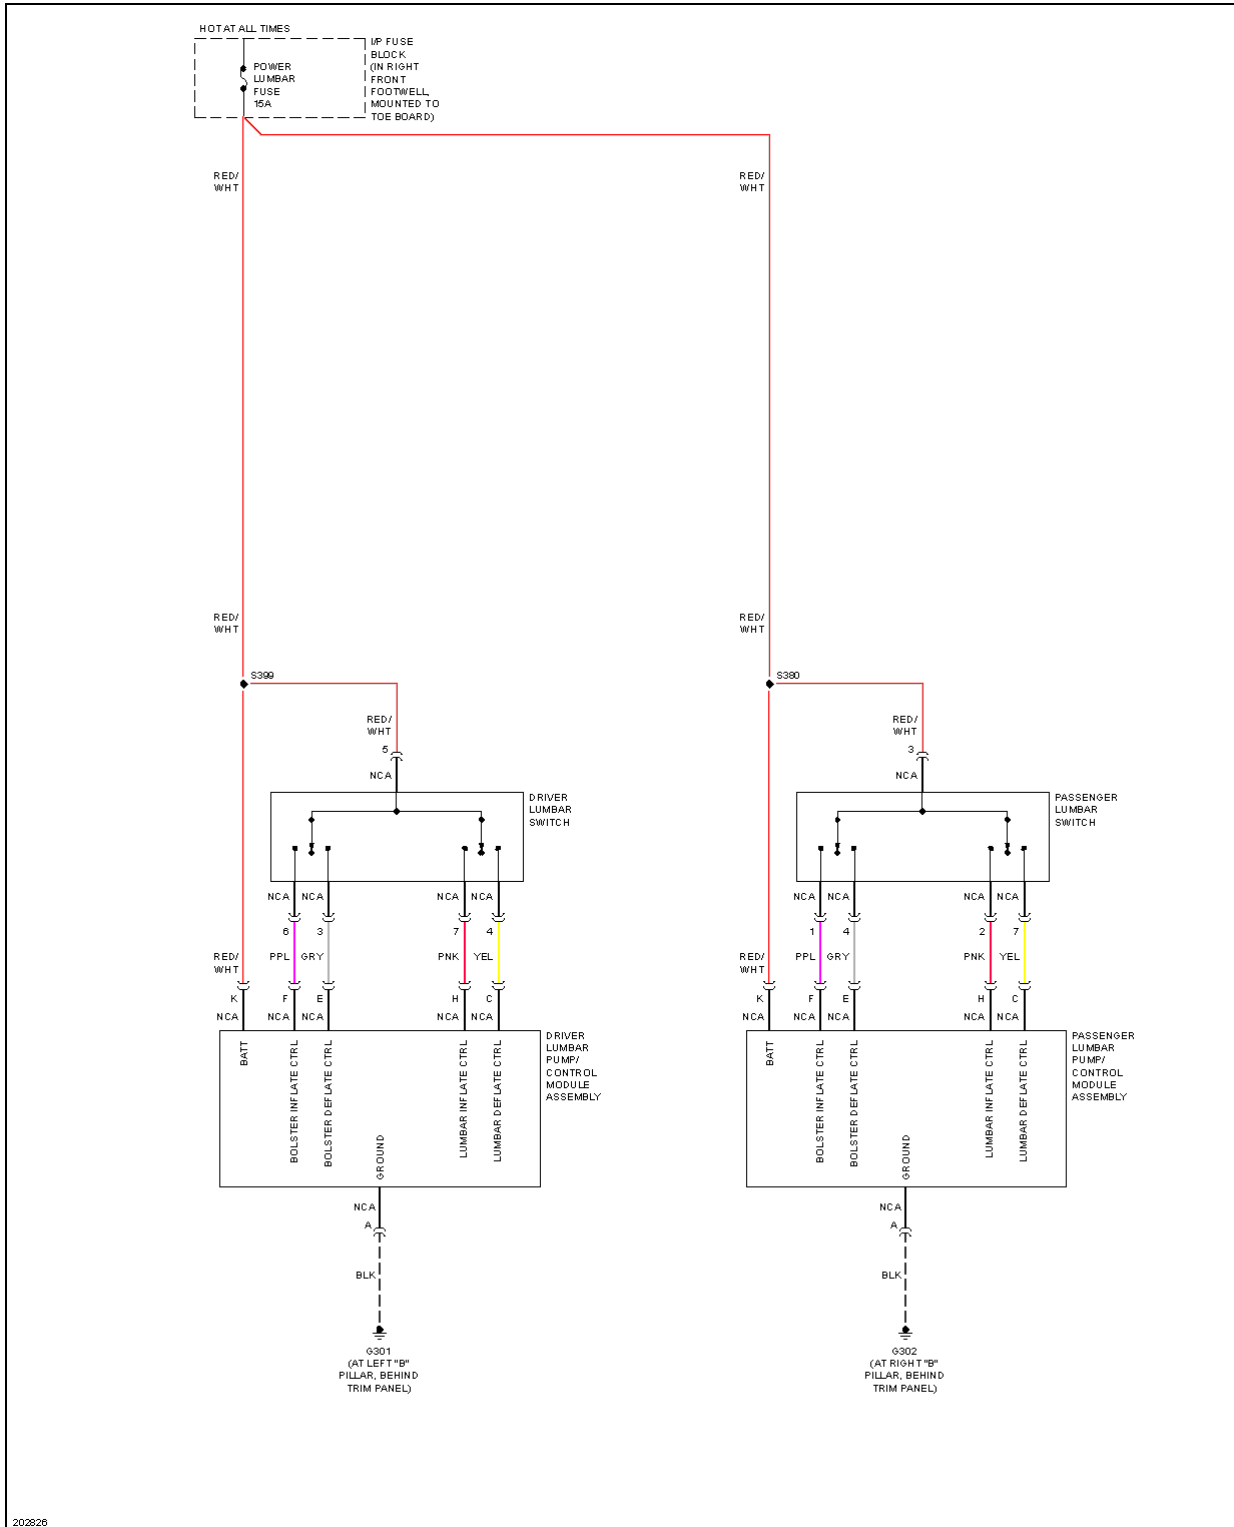

2005 Chevrolet Corvette

2005 SYSTEM WIRING DIAGRAMS Chevrolet - Corvette

Fig. 50: Power Mirror Circuit

POWER SEATS

2005 Chevrolet Corvette

2005 SYSTEM WIRING DIAGRAMS Chevrolet - Corvette

Fig. 51: Driver Seat Circuit

2005 Chevrolet Corvette

2005 SYSTEM WIRING DIAGRAMS Chevrolet - Corvette

Fig. 52: Heated Seats Circuit

2005 Chevrolet Corvette

2005 SYSTEM WIRING DIAGRAMS Chevrolet - Corvette

Fig. 53: Lumbar Circuit

2005 Chevrolet Corvette

2005 SYSTEM WIRING DIAGRAMS Chevrolet - Corvette

Fig. 54: Passenger Seat Circuit

POWER TOP/SUNROOF

2005 Chevrolet Corvette

2005 SYSTEM WIRING DIAGRAMS Chevrolet - Corvette

2005 Chevrolet Corvette

2005 SYSTEM WIRING DIAGRAMS Chevrolet - Corvette