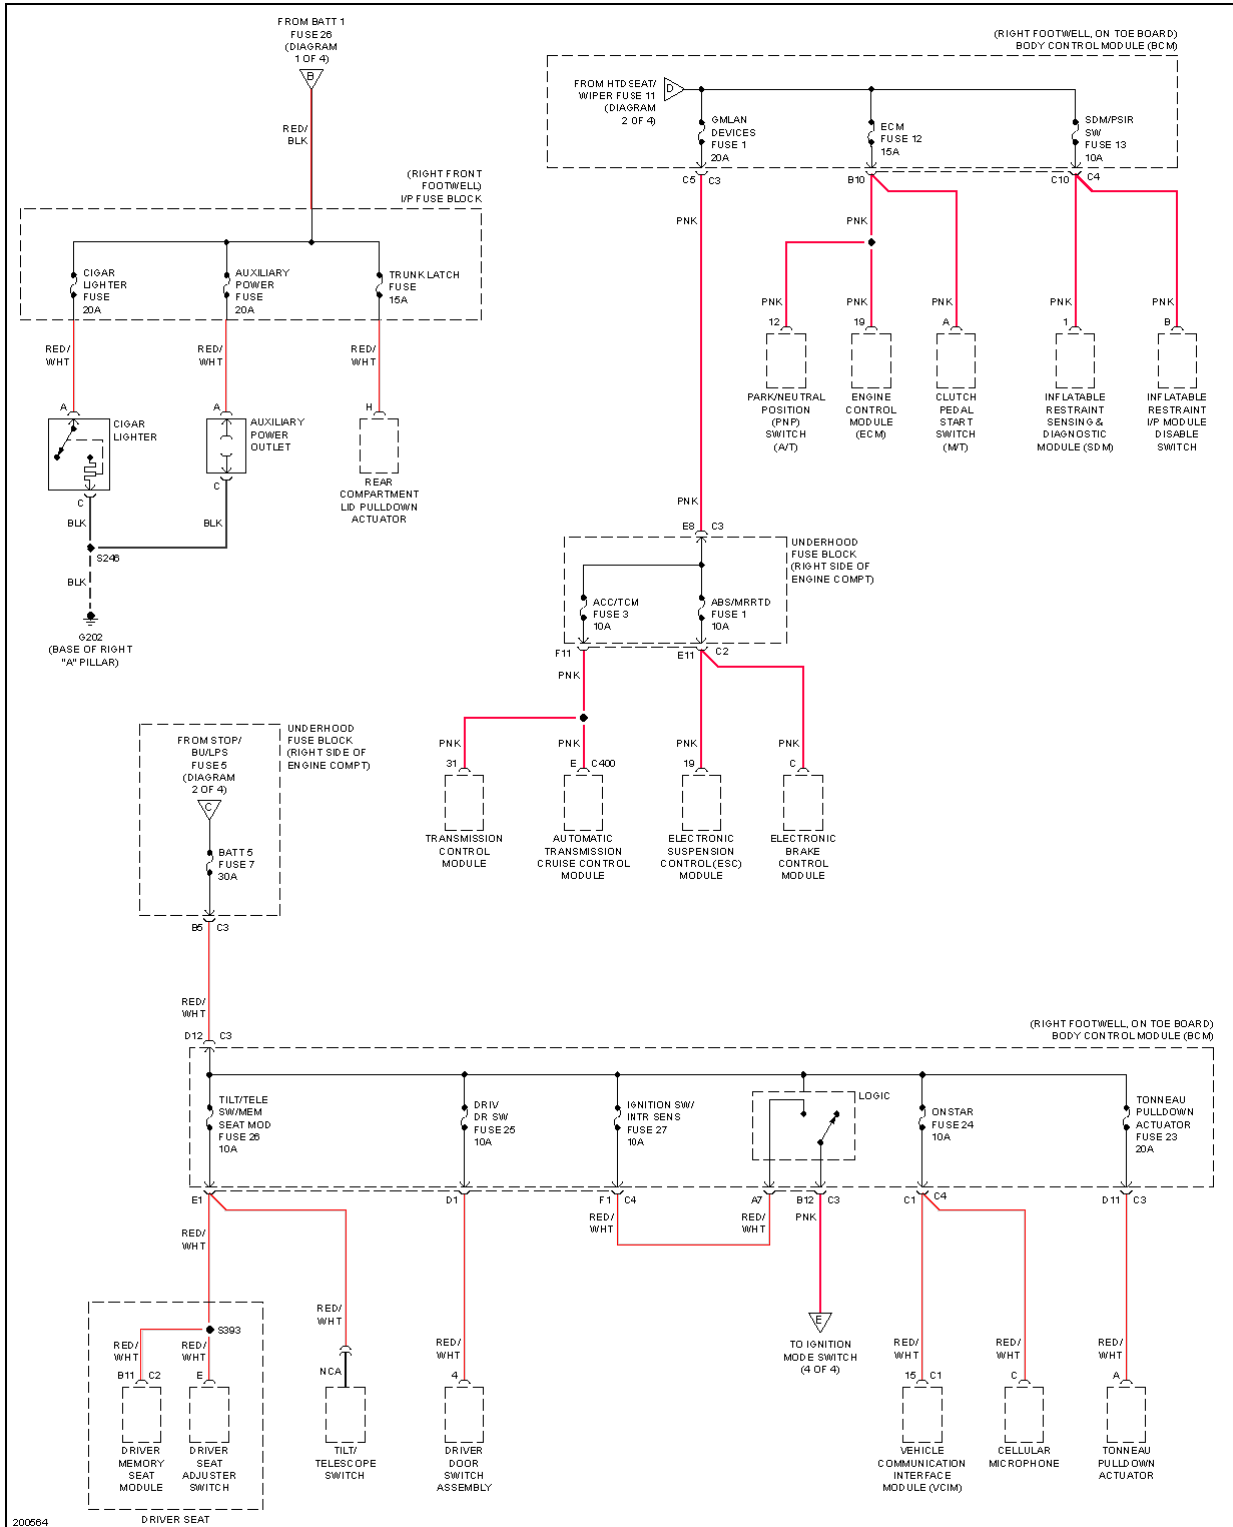

2005 Chevrolet Corvette

2005 SYSTEM WIRING DIAGRAMS Chevrolet - Corvette