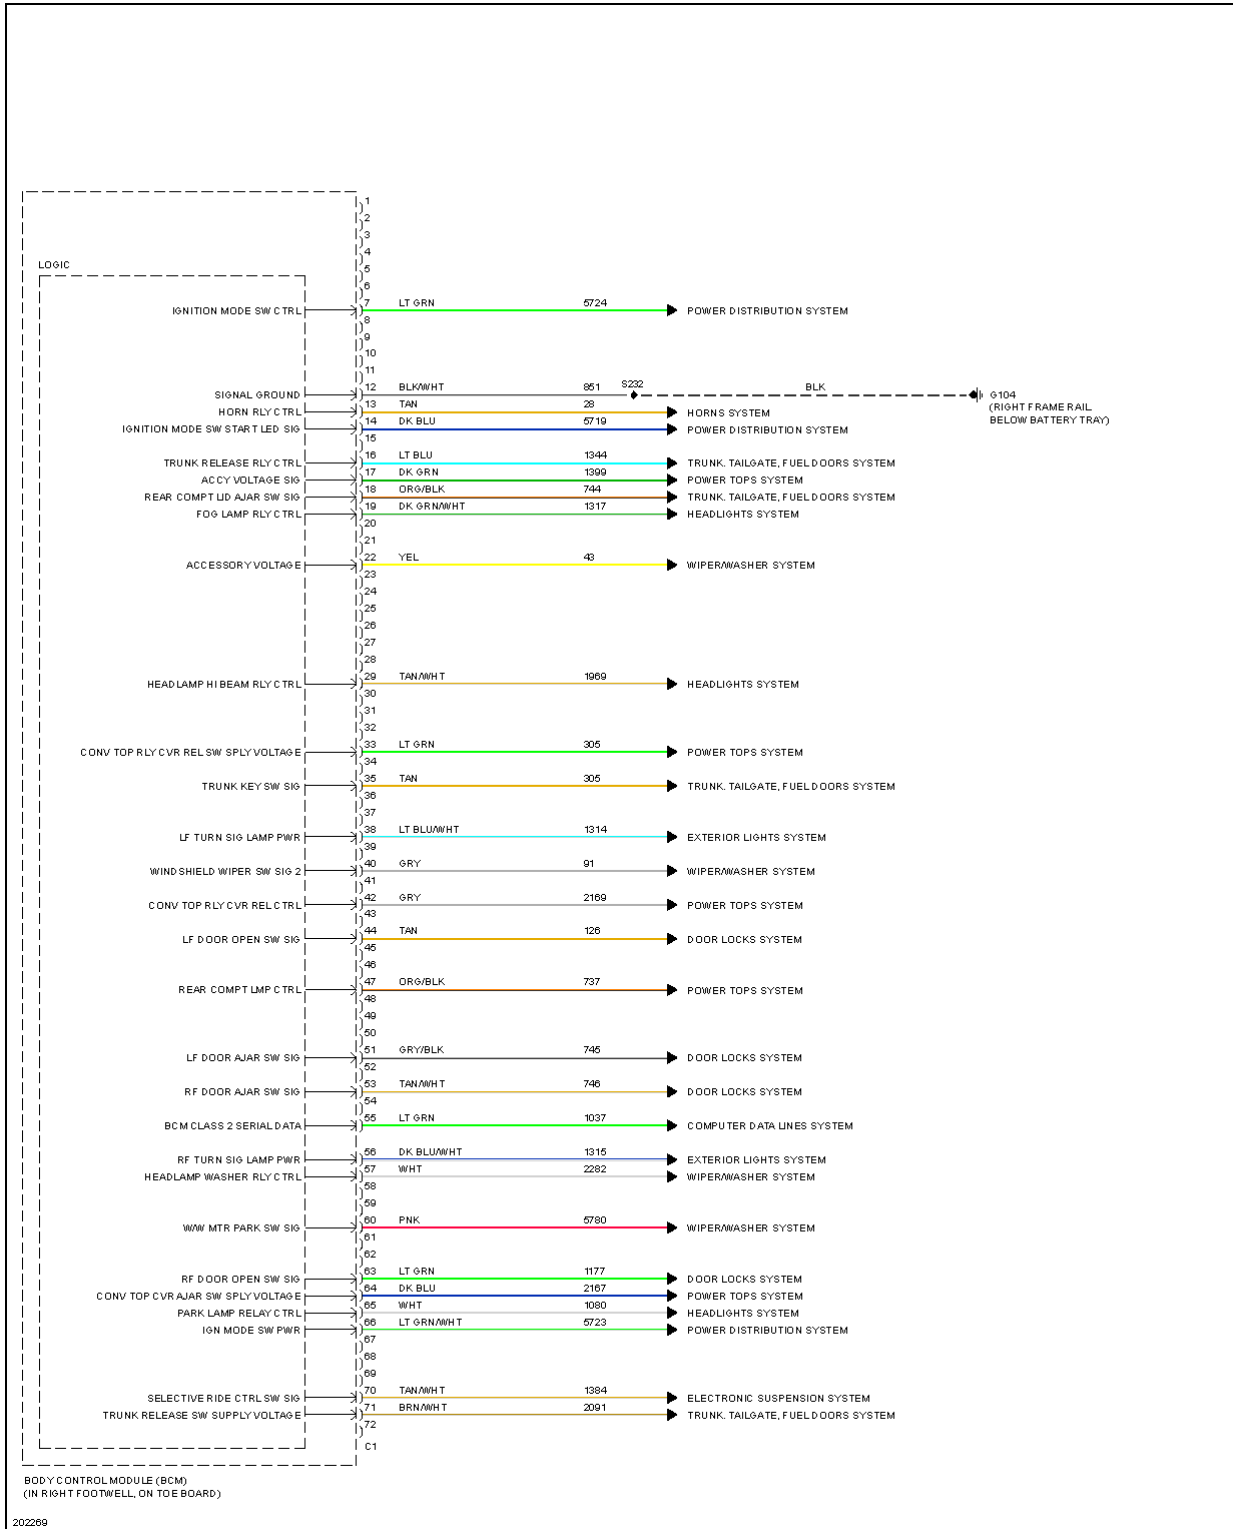

Fig. 5: Anti-lock Brakes Circuit (2 of 2)

ANTI-THEFT

2005 Chevrolet Corvette

2005 SYSTEM WIRING DIAGRAMS Chevrolet - Corvette

2005 Chevrolet Corvette

2005 SYSTEM WIRING DIAGRAMS Chevrolet - Corvette

Fig. 6: Forced Entry Circuit (1 of 2)

2005 Chevrolet Corvette

2005 SYSTEM WIRING DIAGRAMS Chevrolet - Corvette

Fig. 7: Forced Entry Circuit (2 of 2)

BODY CONTROL MODULES

2005 Chevrolet Corvette

2005 SYSTEM WIRING DIAGRAMS Chevrolet - Corvette

Fig. 8: Body Control Modules Circuit (1 of 4)