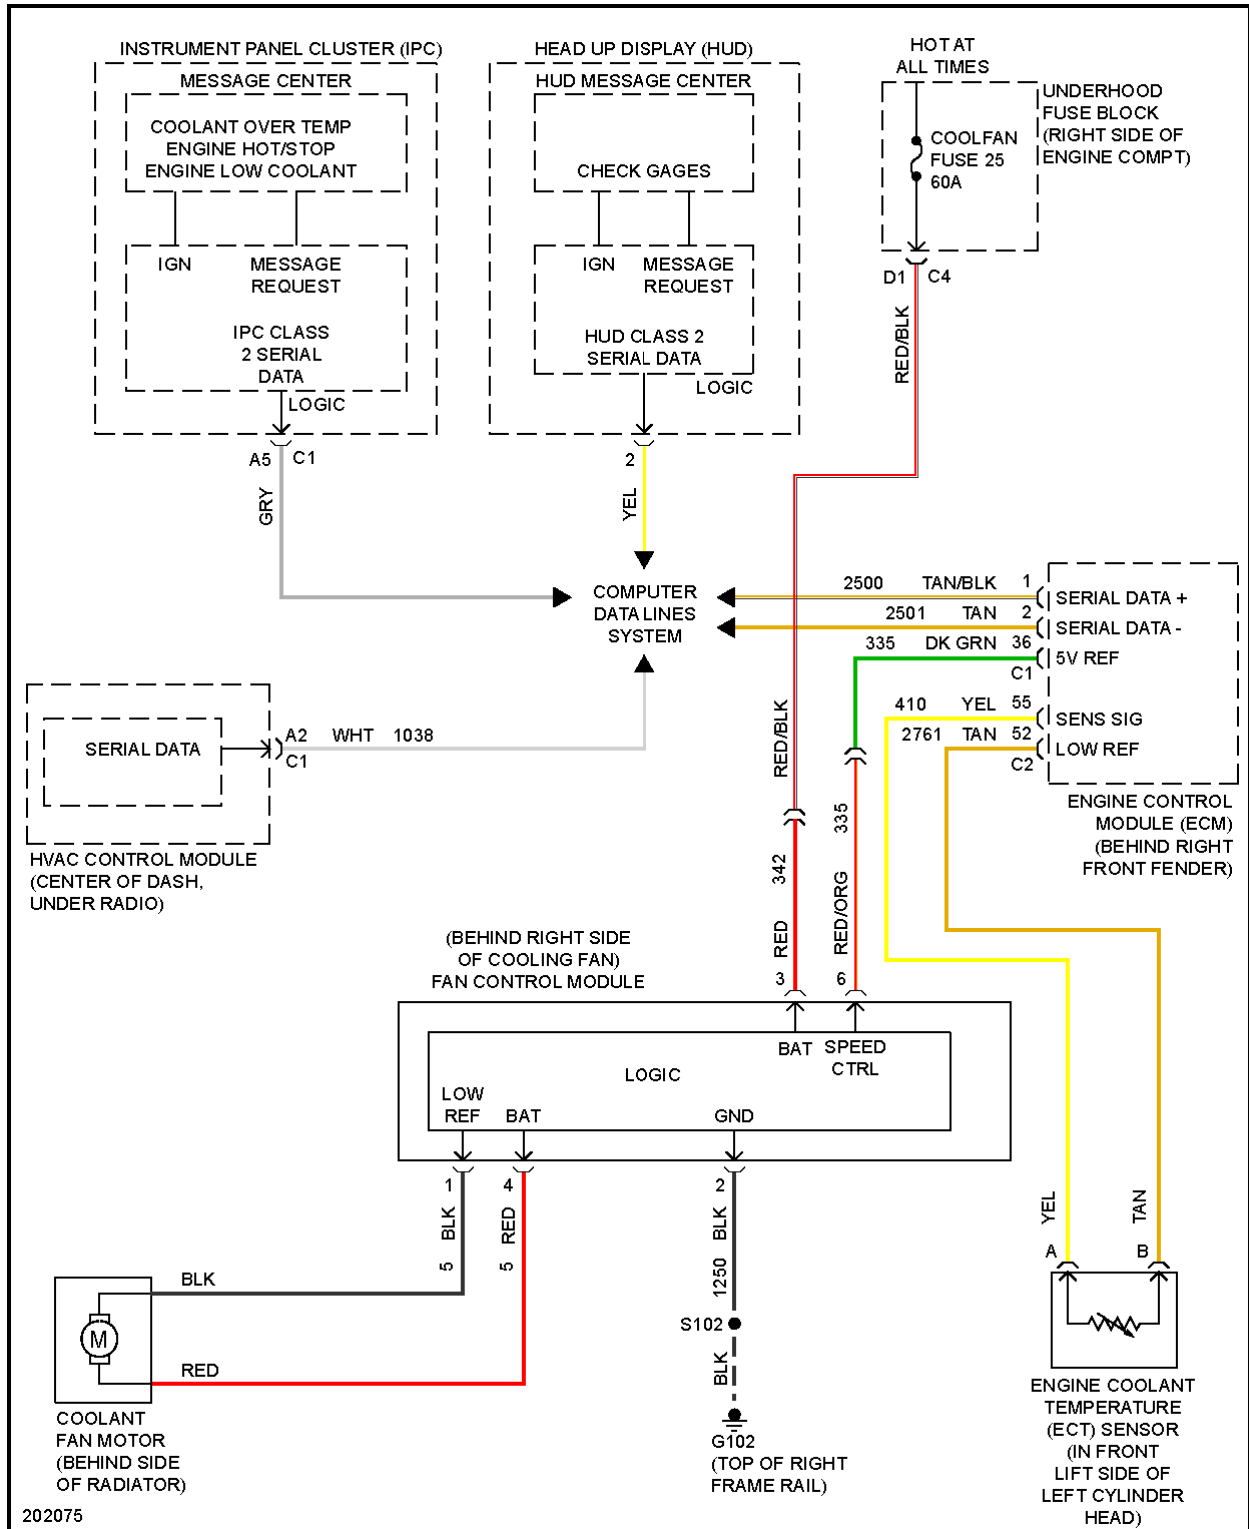

Fig. 12: Computer Data Lines Circuit

COOLING FAN

2005 Chevrolet Corvette

2005 SYSTEM WIRING DIAGRAMS Chevrolet - Corvette

Fig. 13: Cooling Fan Circuit

CRUISE CONTROL

2005 Chevrolet Corvette

2005 SYSTEM WIRING DIAGRAMS Chevrolet - Corvette

Fig. 14: Cruise Control Circuit, A/T

2005 Chevrolet Corvette

2005 SYSTEM WIRING DIAGRAMS Chevrolet - Corvette

Fig. 15: Cruise Control Circuit, M/T

DEFOGGERS

2005 Chevrolet Corvette

2005 SYSTEM WIRING DIAGRAMS Chevrolet - Corvette