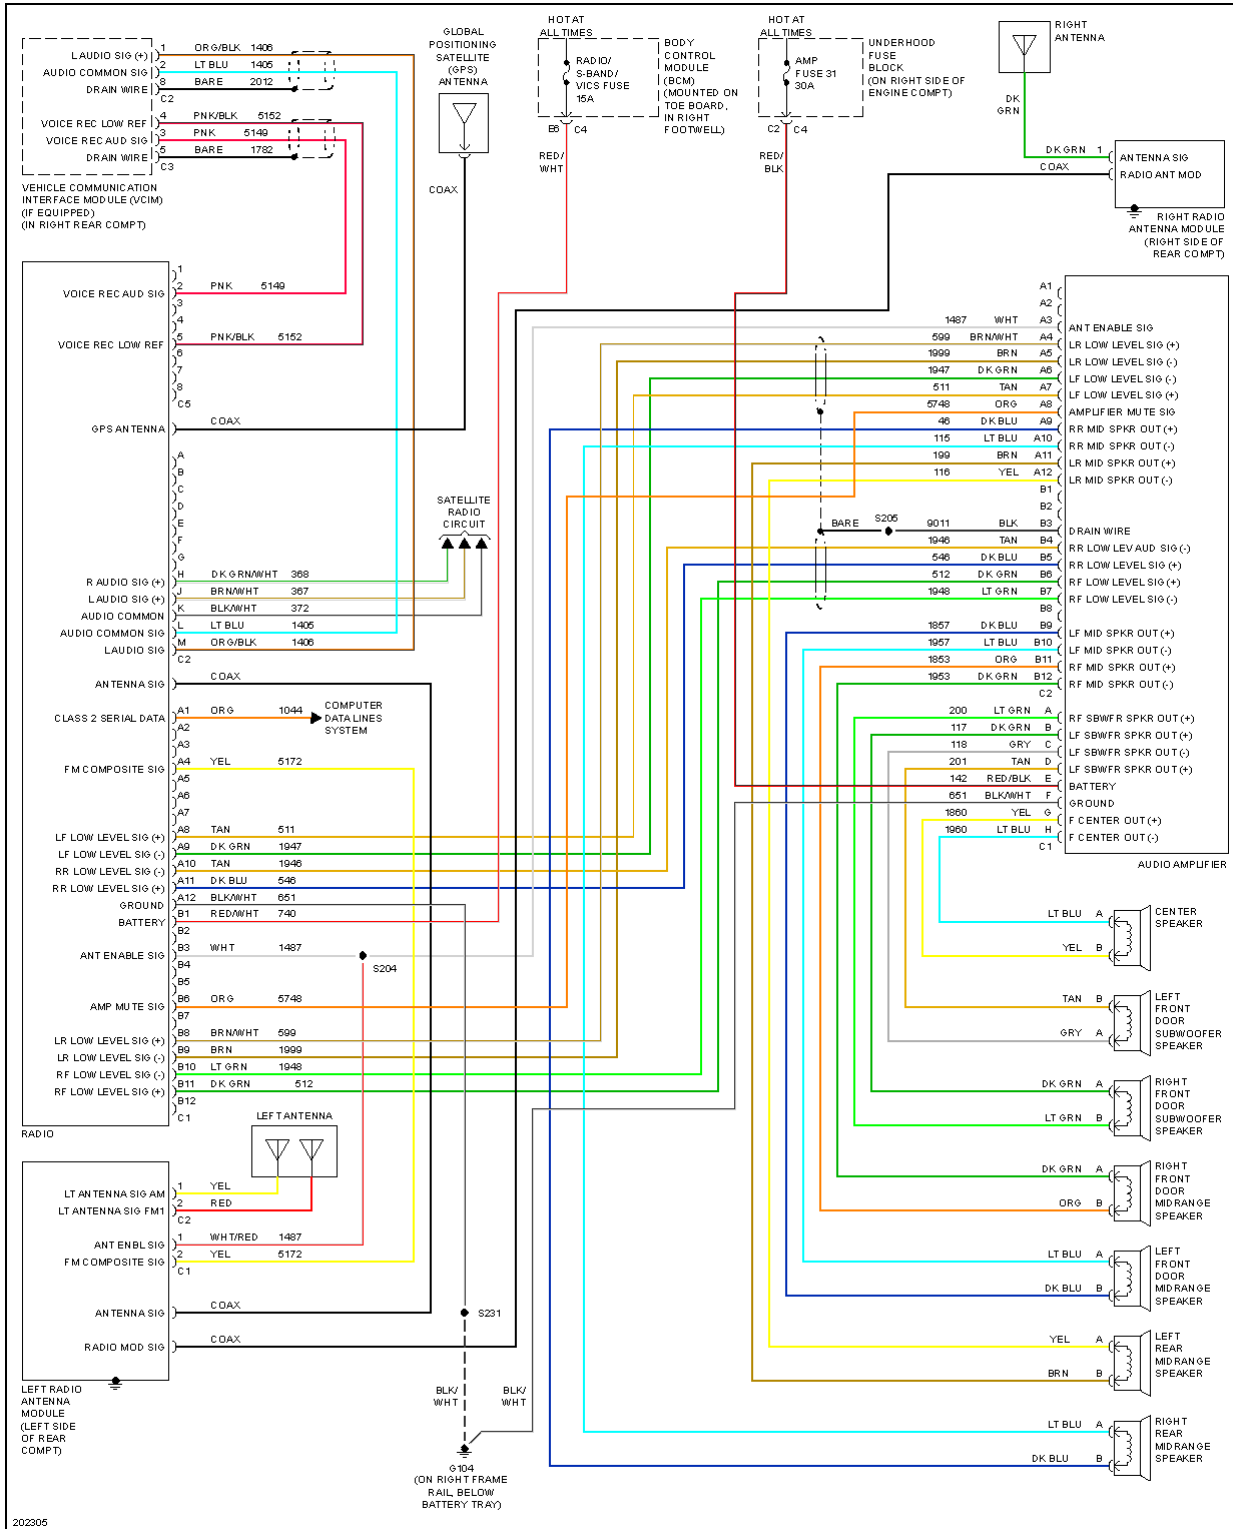

Fig. 55: Convertible Top Circuit, W/ Manual Top

2005 Chevrolet Corvette

2005 SYSTEM WIRING DIAGRAMS Chevrolet - Corvette

2005 Chevrolet Corvette

2005 SYSTEM WIRING DIAGRAMS Chevrolet - Corvette

Fig. 56: Convertible Top Circuit, W/ Power Top (1 of 2)

2005 Chevrolet Corvette

2005 SYSTEM WIRING DIAGRAMS Chevrolet - Corvette

Fig. 57: Convertible Top Circuit, W/ Power Top (2 of 2)

POWER WINDOWS

Fig. 58: Power Windows Circuit

RADIO

2005 Chevrolet Corvette

2005 SYSTEM WIRING DIAGRAMS Chevrolet - Corvette