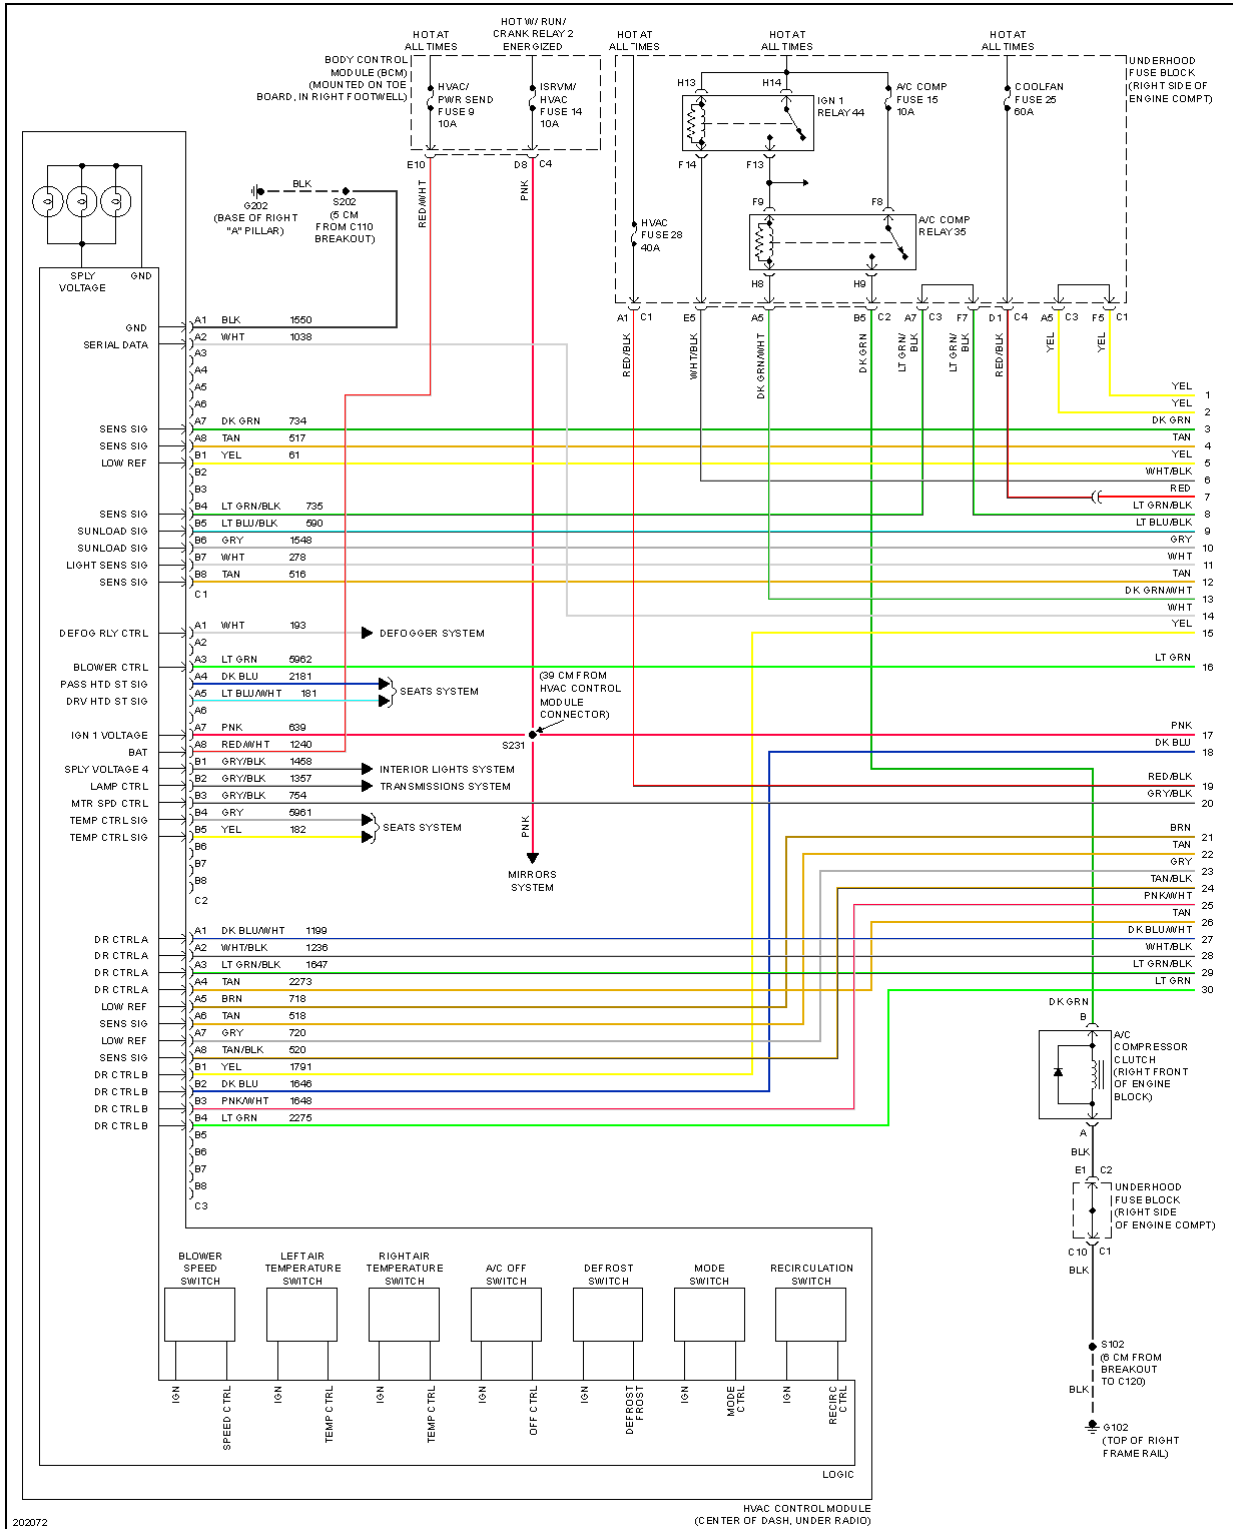

AIR CONDITIONING

2005 Chevrolet Corvette

2005 SYSTEM WIRING DIAGRAMS Chevrolet - Corvette

2005 Chevrolet Corvette

2005 SYSTEM WIRING DIAGRAMS Chevrolet - Corvette

Fig. 1: Automatic A/C Circuit (1 of 2)

2005 Chevrolet Corvette

2005 SYSTEM WIRING DIAGRAMS Chevrolet - Corvette

2005 Chevrolet Corvette

2005 SYSTEM WIRING DIAGRAMS Chevrolet - Corvette

Fig. 2: Automatic A/C Circuit (2 of 2)

2005 Chevrolet Corvette

2005 SYSTEM WIRING DIAGRAMS Chevrolet - Corvette