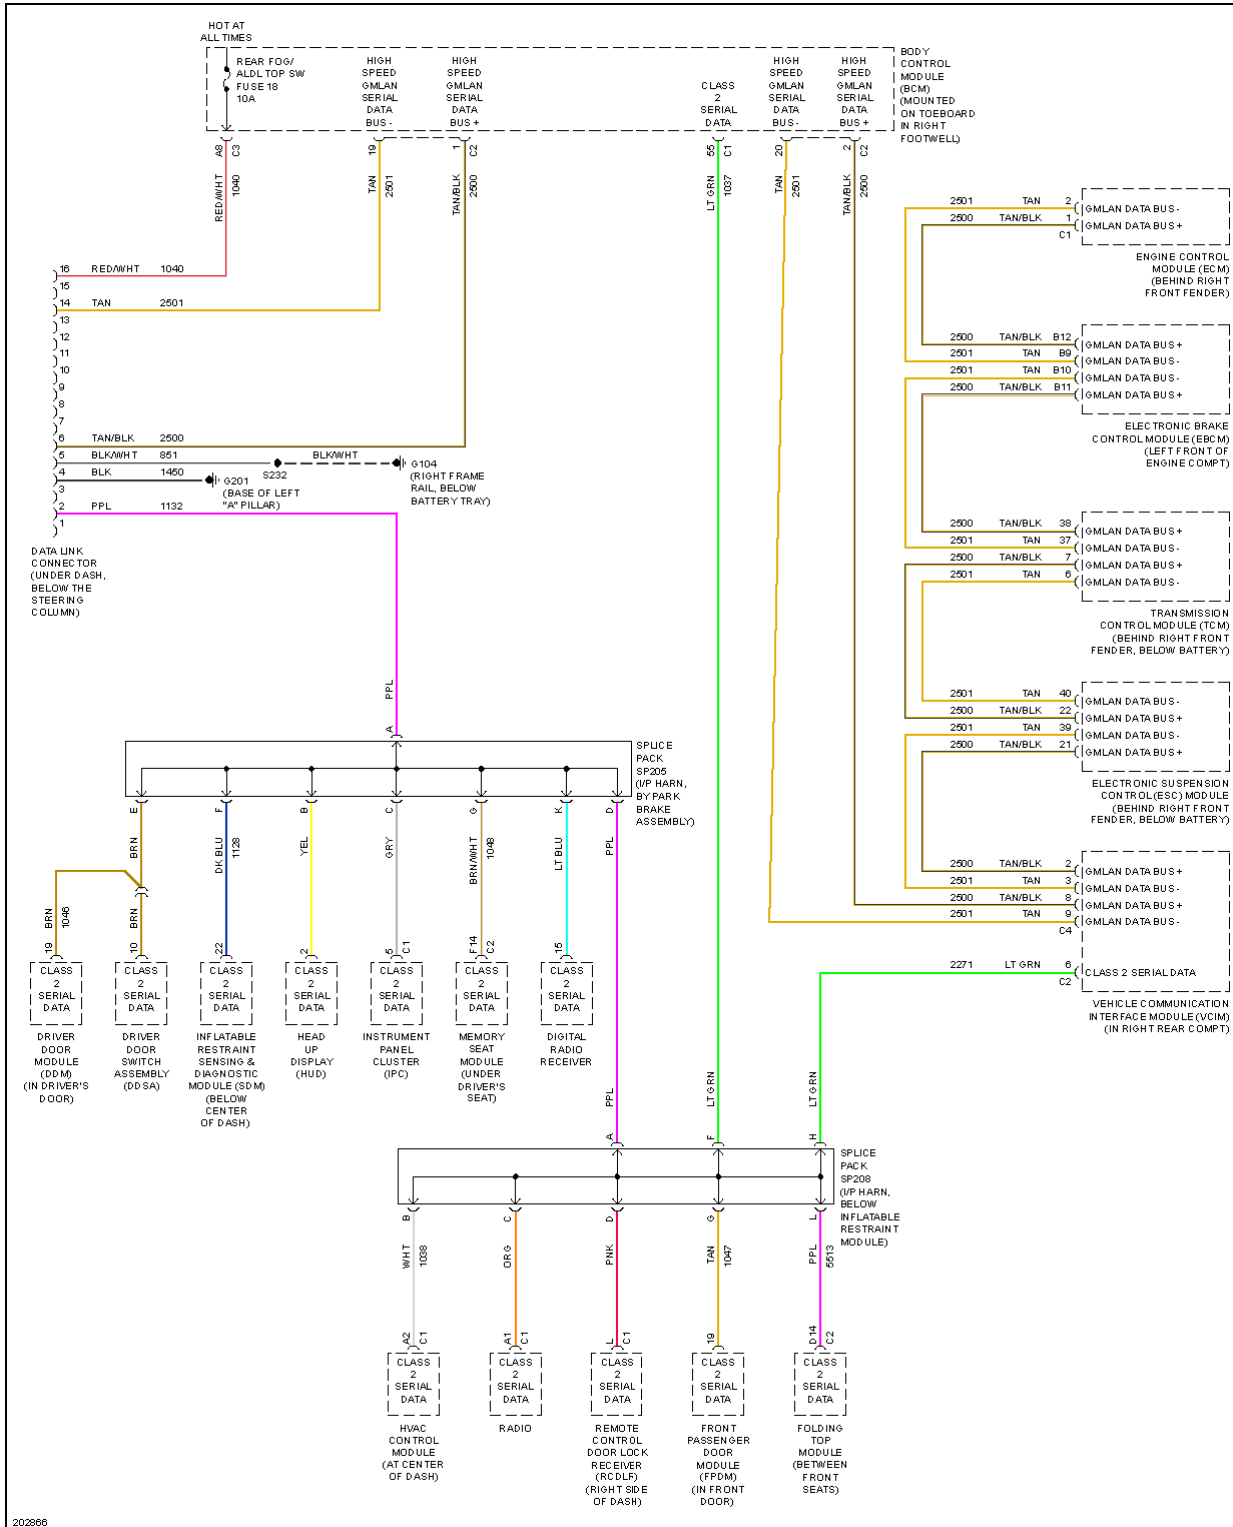

2005 Chevrolet Corvette

2005 SYSTEM WIRING DIAGRAMS Chevrolet - Corvette

Fig. 11: Body Control Modules Circuit (4 of 4)

COMPUTER DATA LINES

2005 Chevrolet Corvette

2005 SYSTEM WIRING DIAGRAMS Chevrolet - Corvette