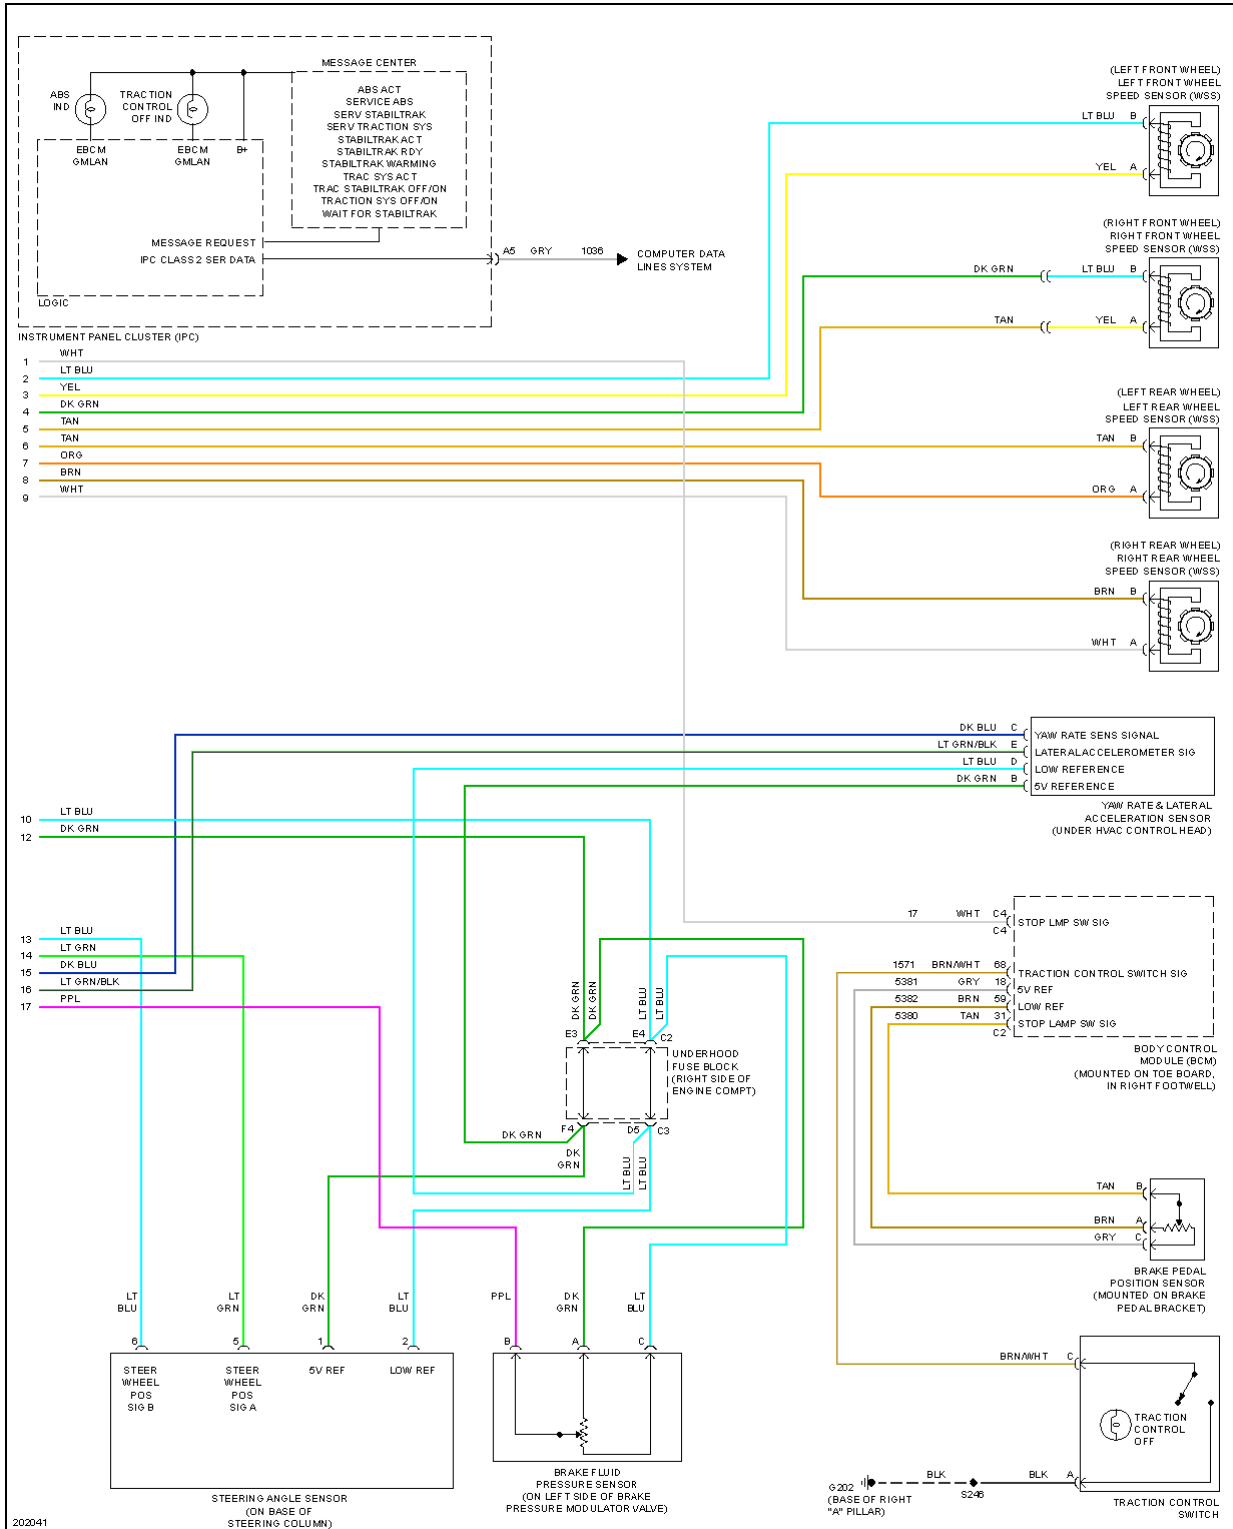

2005 SYSTEM WIRING DIAGRAMS Chevrolet - Corvette

2005 Chevrolet Corvette

2005 SYSTEM WIRING DIAGRAMS Chevrolet - Corvette

Fig. 2: Automatic A/C Circuit (2 of 2)

2005 Chevrolet Corvette

2005 SYSTEM WIRING DIAGRAMS Chevrolet - Corvette

Fig. 3: Compressor Circuit

ANTI-LOCK BRAKES

2005 Chevrolet Corvette

2005 SYSTEM WIRING DIAGRAMS Chevrolet - Corvette

Fig. 4: Anti-lock Brakes Circuit (1 of 2)

2005 Chevrolet Corvette

2005 SYSTEM WIRING DIAGRAMS Chevrolet - Corvette

Fig. 5: Anti-lock Brakes Circuit (2 of 2)

ANTI-THEFT

2005 Chevrolet Corvette

2005 SYSTEM WIRING DIAGRAMS Chevrolet - Corvette

2005 Chevrolet Corvette

2005 SYSTEM WIRING DIAGRAMS Chevrolet - Corvette

Fig. 6: Forced Entry Circuit (1 of 2)