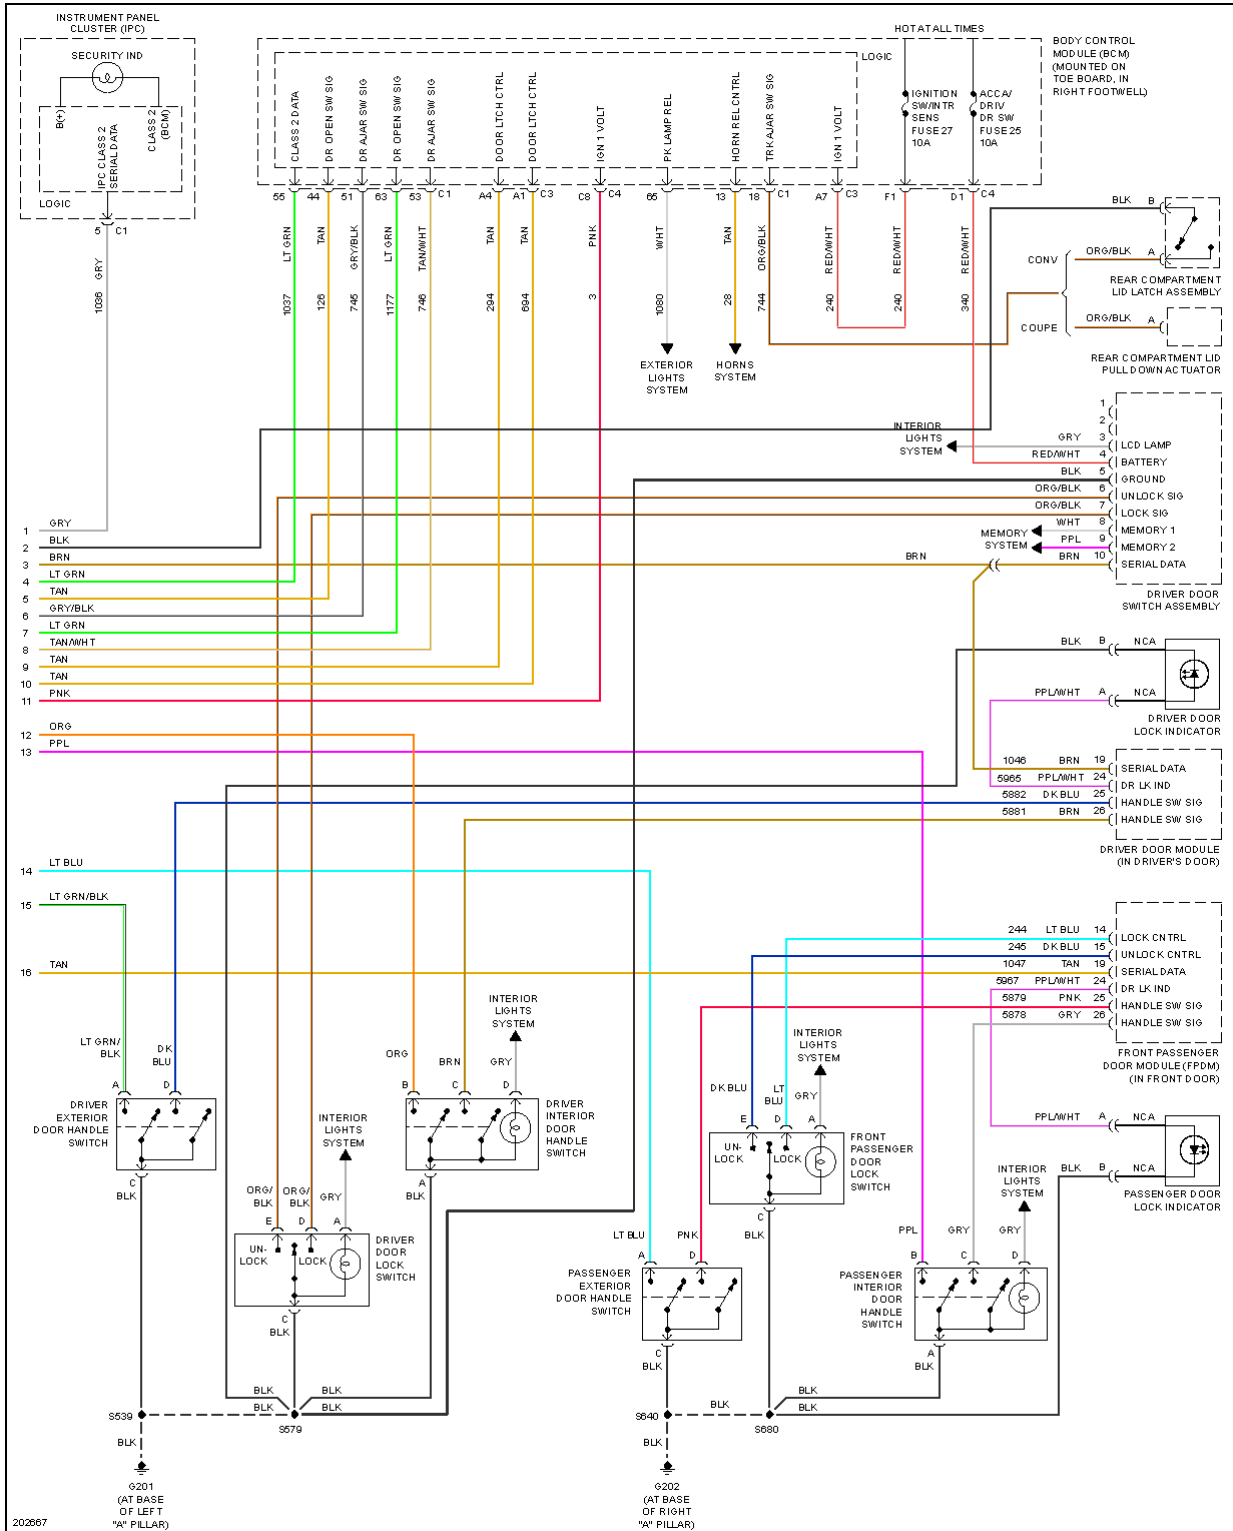

Fig. 5: Anti-lock Brakes Circuit (2 of 2)

ANTI-THEFT

2005 Chevrolet Corvette

2005 SYSTEM WIRING DIAGRAMS Chevrolet - Corvette

2005 Chevrolet Corvette

2005 SYSTEM WIRING DIAGRAMS Chevrolet - Corvette

Fig. 6: Forced Entry Circuit (1 of 2)

2005 Chevrolet Corvette

2005 SYSTEM WIRING DIAGRAMS Chevrolet - Corvette

Fig. 7: Forced Entry Circuit (2 of 2)

BODY CONTROL MODULES

2005 Chevrolet Corvette

2005 SYSTEM WIRING DIAGRAMS Chevrolet - Corvette

Fig. 8: Body Control Modules Circuit (1 of 4)