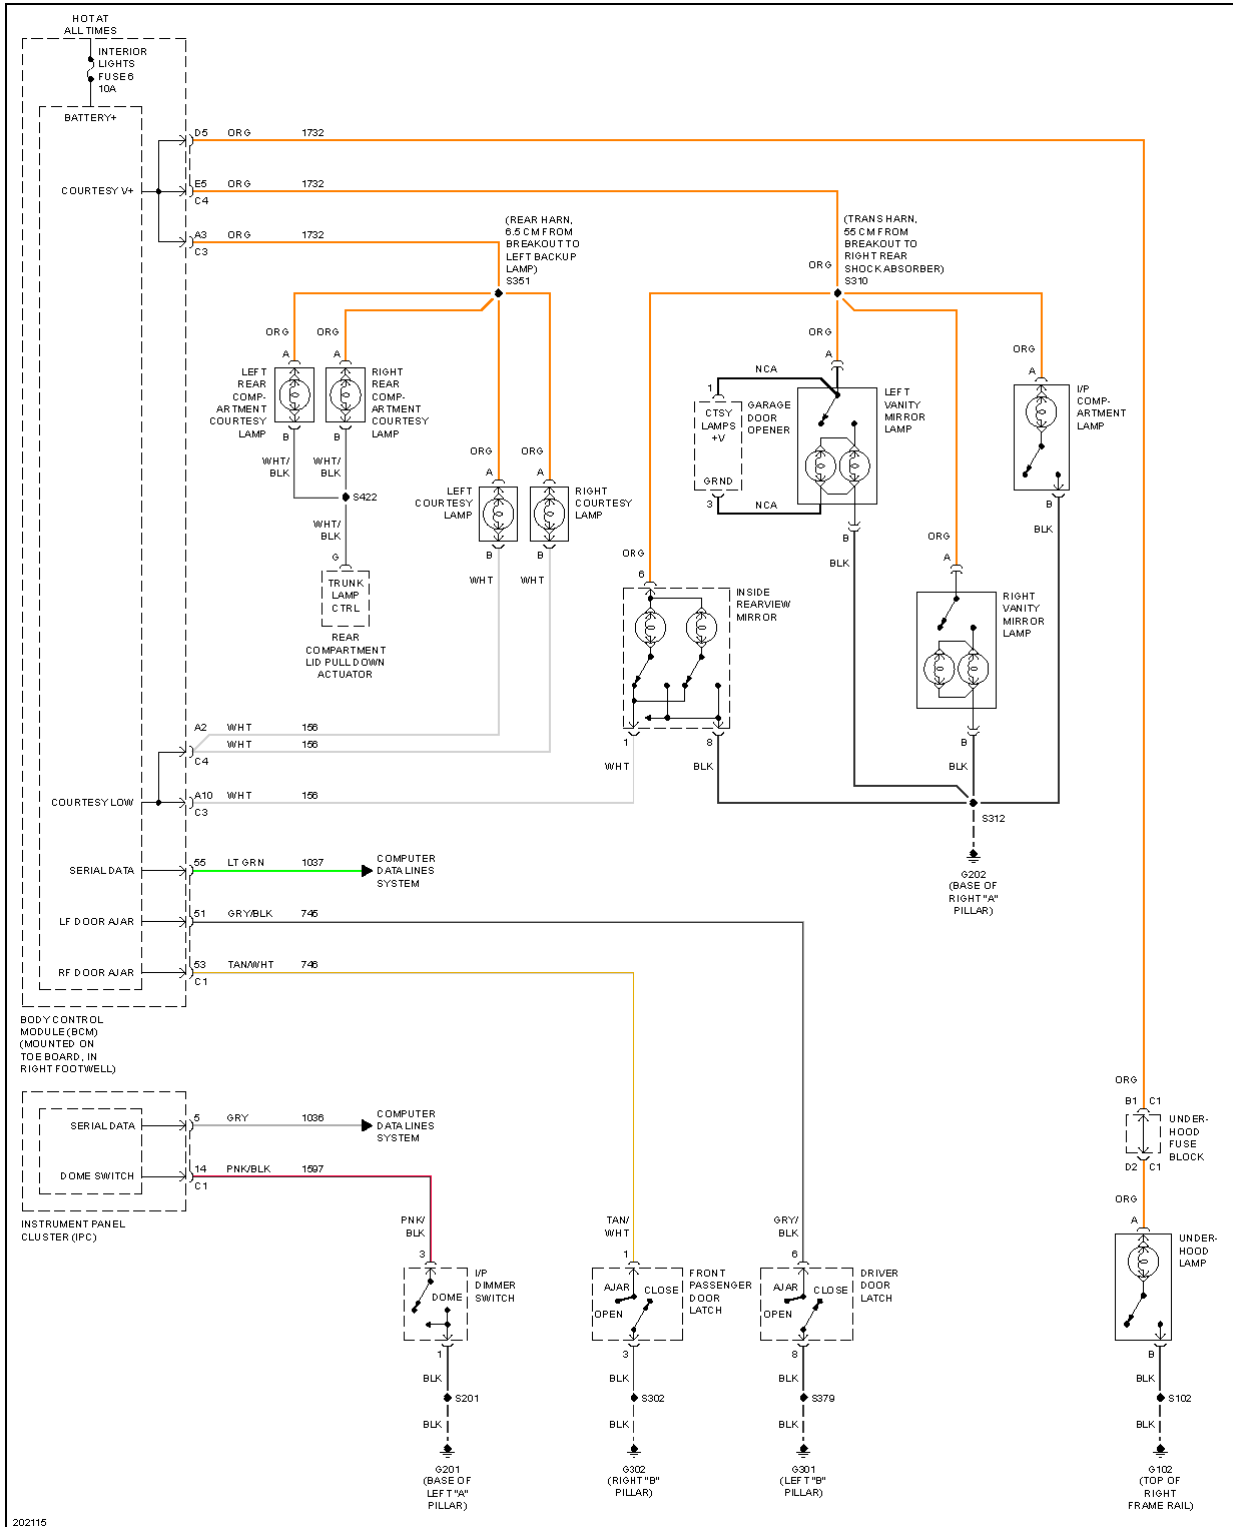

2005 Chevrolet Corvette

2005 SYSTEM WIRING DIAGRAMS Chevrolet - Corvette

Fig. 37: Instrument Cluster Circuit (2 of 2)

INTERIOR LIGHTS

2005 Chevrolet Corvette

2005 SYSTEM WIRING DIAGRAMS Chevrolet - Corvette

Fig. 38: Courtesy Lamps Circuit

2005 Chevrolet Corvette

2005 SYSTEM WIRING DIAGRAMS Chevrolet - Corvette

Fig. 39: Instrument Illumination Circuit

MEMORY SYSTEMS

2005 Chevrolet Corvette

2005 SYSTEM WIRING DIAGRAMS Chevrolet - Corvette