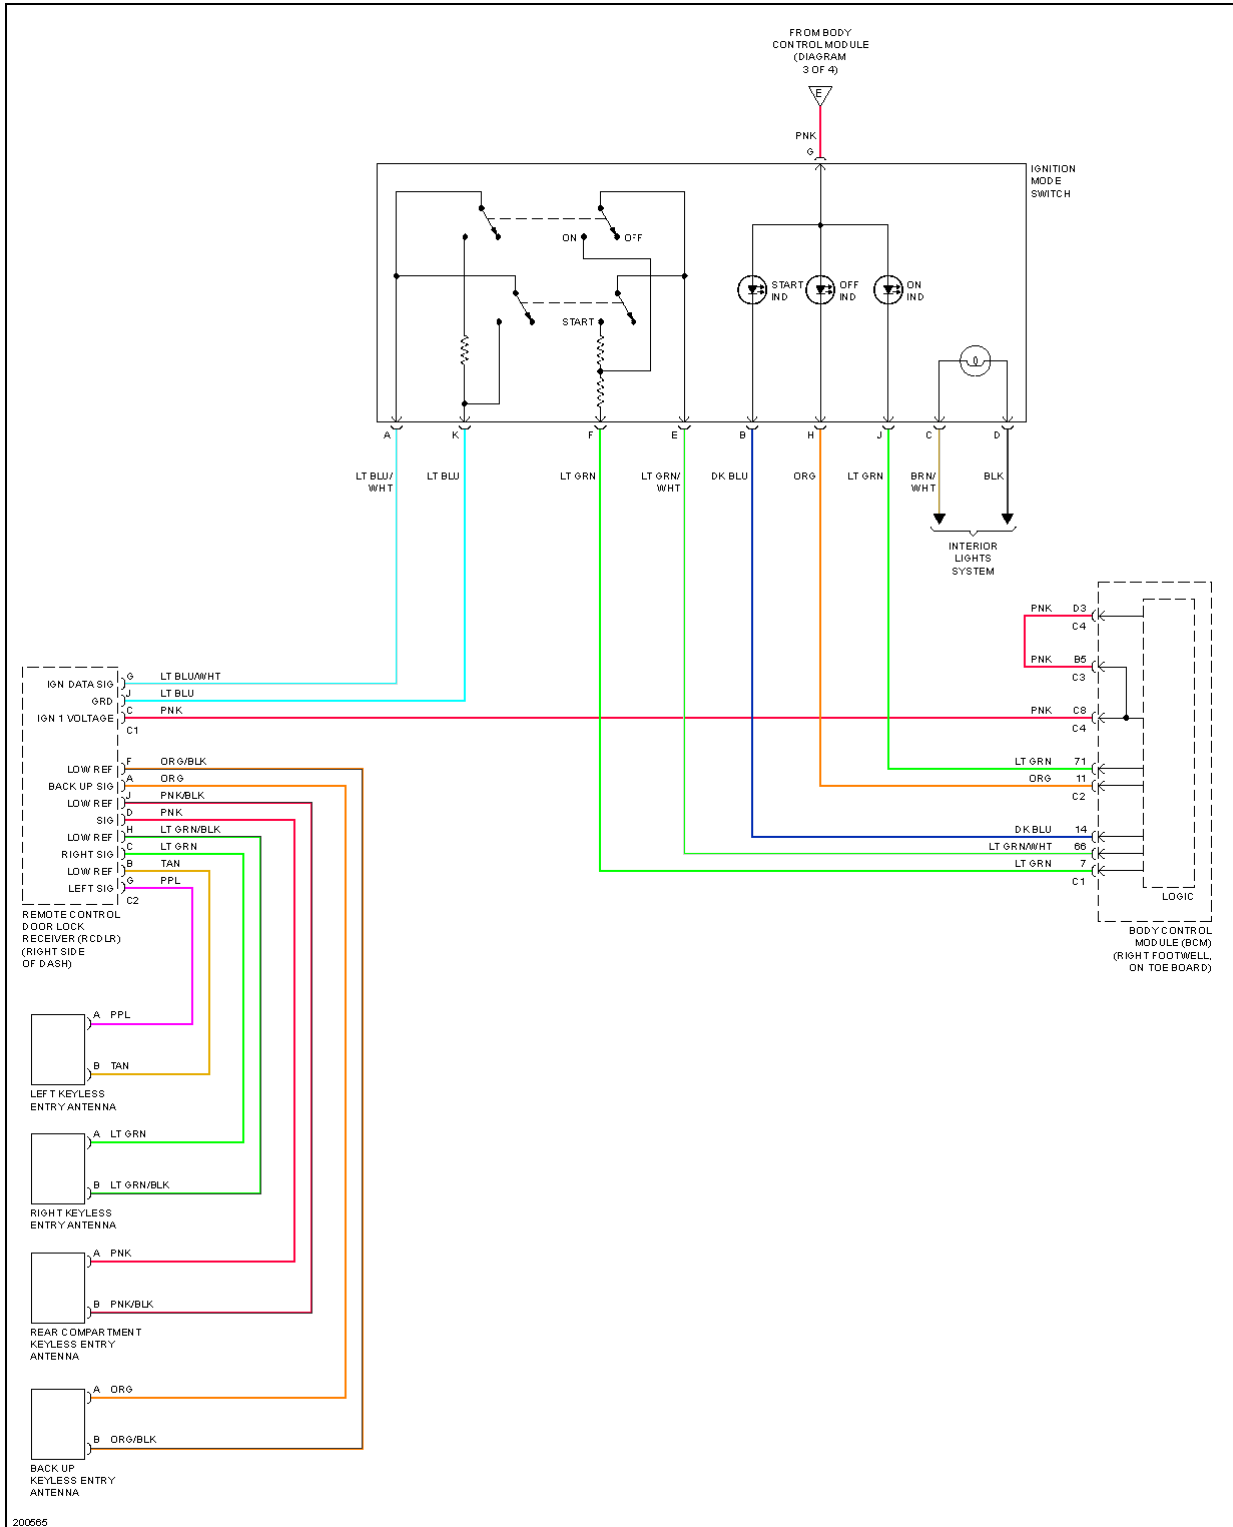

Fig. 46: Power Distribution Circuit (2 of 4)

2005 Chevrolet Corvette

2005 SYSTEM WIRING DIAGRAMS Chevrolet - Corvette

2005 Chevrolet Corvette

2005 SYSTEM WIRING DIAGRAMS Chevrolet - Corvette

Fig. 47: Power Distribution Circuit (3 of 4)

2005 Chevrolet Corvette

2005 SYSTEM WIRING DIAGRAMS Chevrolet - Corvette

Fig. 48: Power Distribution Circuit (4 of 4)

POWER MIRRORS

2005 Chevrolet Corvette

2005 SYSTEM WIRING DIAGRAMS Chevrolet - Corvette

Fig. 49: Automatic Day/Night Mirror Circuit

2005 Chevrolet Corvette

2005 SYSTEM WIRING DIAGRAMS Chevrolet - Corvette

Fig. 50: Power Mirror Circuit

POWER SEATS

2005 Chevrolet Corvette

2005 SYSTEM WIRING DIAGRAMS Chevrolet - Corvette

Fig. 51: Driver Seat Circuit