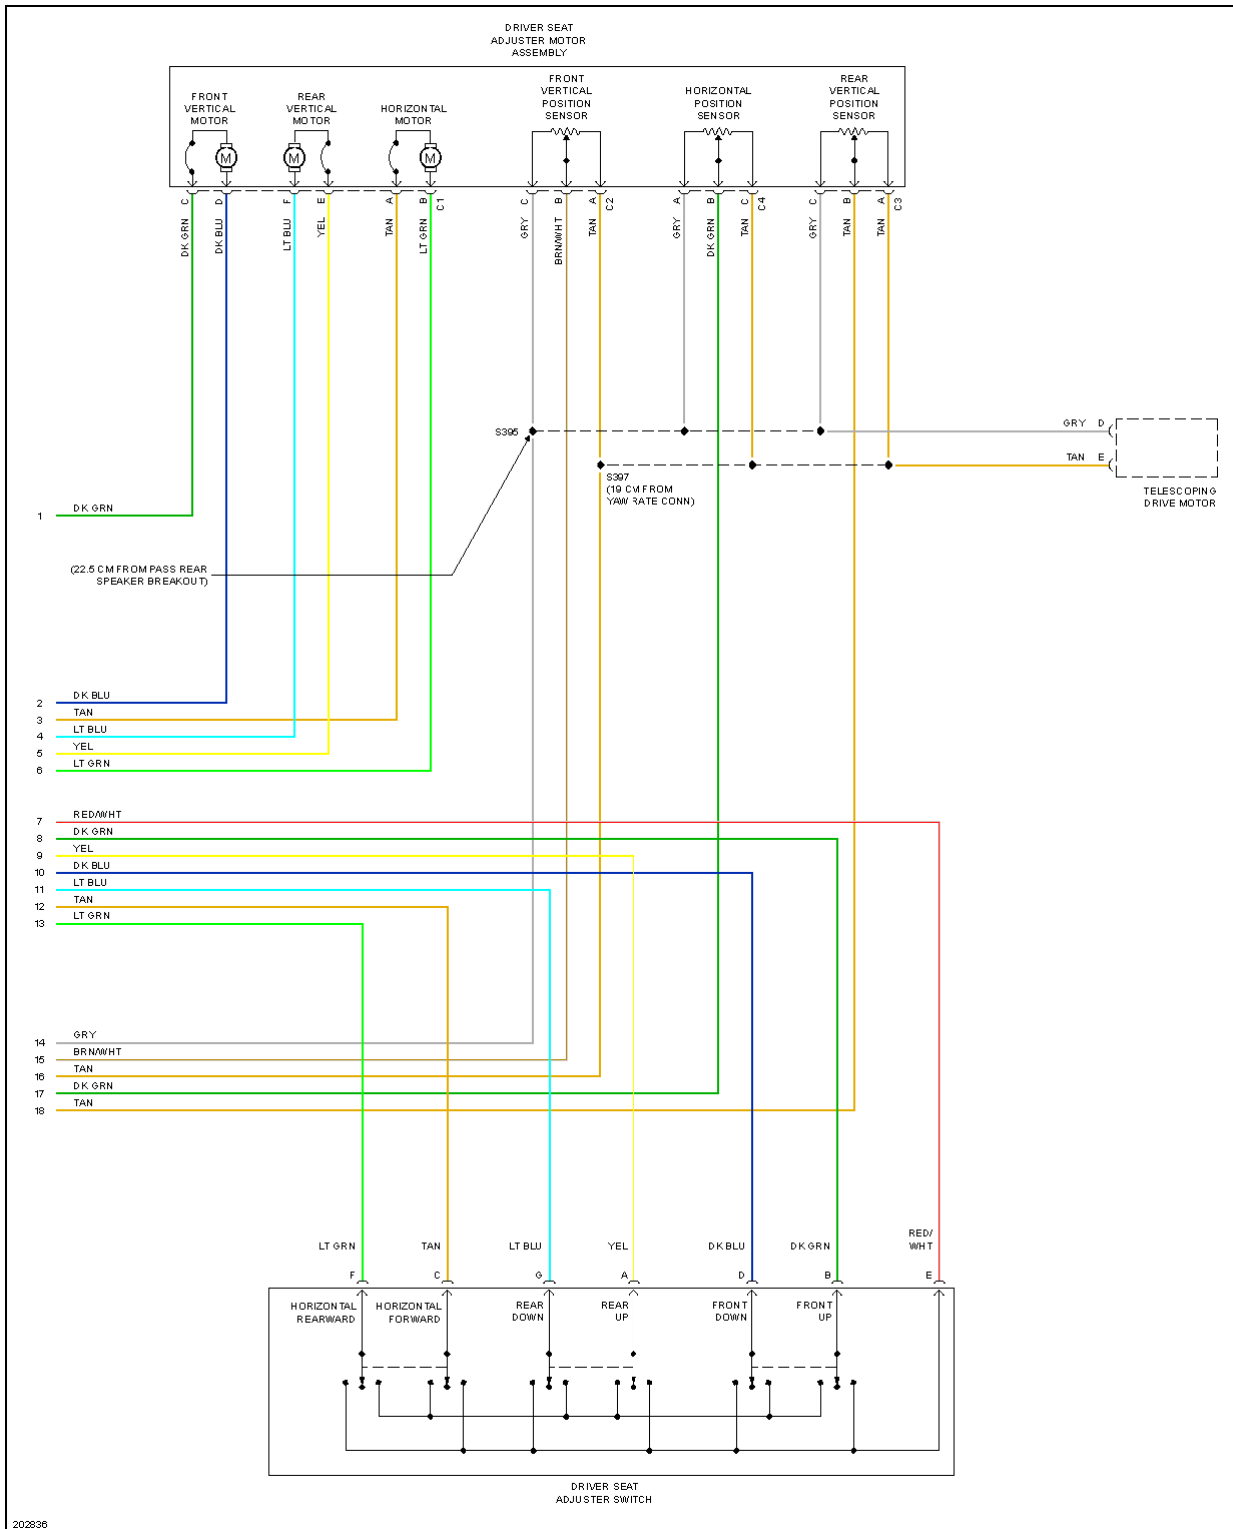

2005 Chevrolet Corvette

2005 SYSTEM WIRING DIAGRAMS Chevrolet - Corvette

Fig. 37: Instrument Cluster Circuit (2 of 2)

INTERIOR LIGHTS

2005 Chevrolet Corvette

2005 SYSTEM WIRING DIAGRAMS Chevrolet - Corvette

Fig. 38: Courtesy Lamps Circuit

2005 Chevrolet Corvette

2005 SYSTEM WIRING DIAGRAMS Chevrolet - Corvette

Fig. 39: Instrument Illumination Circuit

MEMORY SYSTEMS

2005 Chevrolet Corvette

2005 SYSTEM WIRING DIAGRAMS Chevrolet - Corvette

Fig. 40: Driver's Memory Seat Circuit (1 of 2)

2005 Chevrolet Corvette

2005 SYSTEM WIRING DIAGRAMS Chevrolet - Corvette

2005 Chevrolet Corvette

2005 SYSTEM WIRING DIAGRAMS Chevrolet - Corvette

Fig. 41: Driver's Memory Seat Circuit (2 of 2)