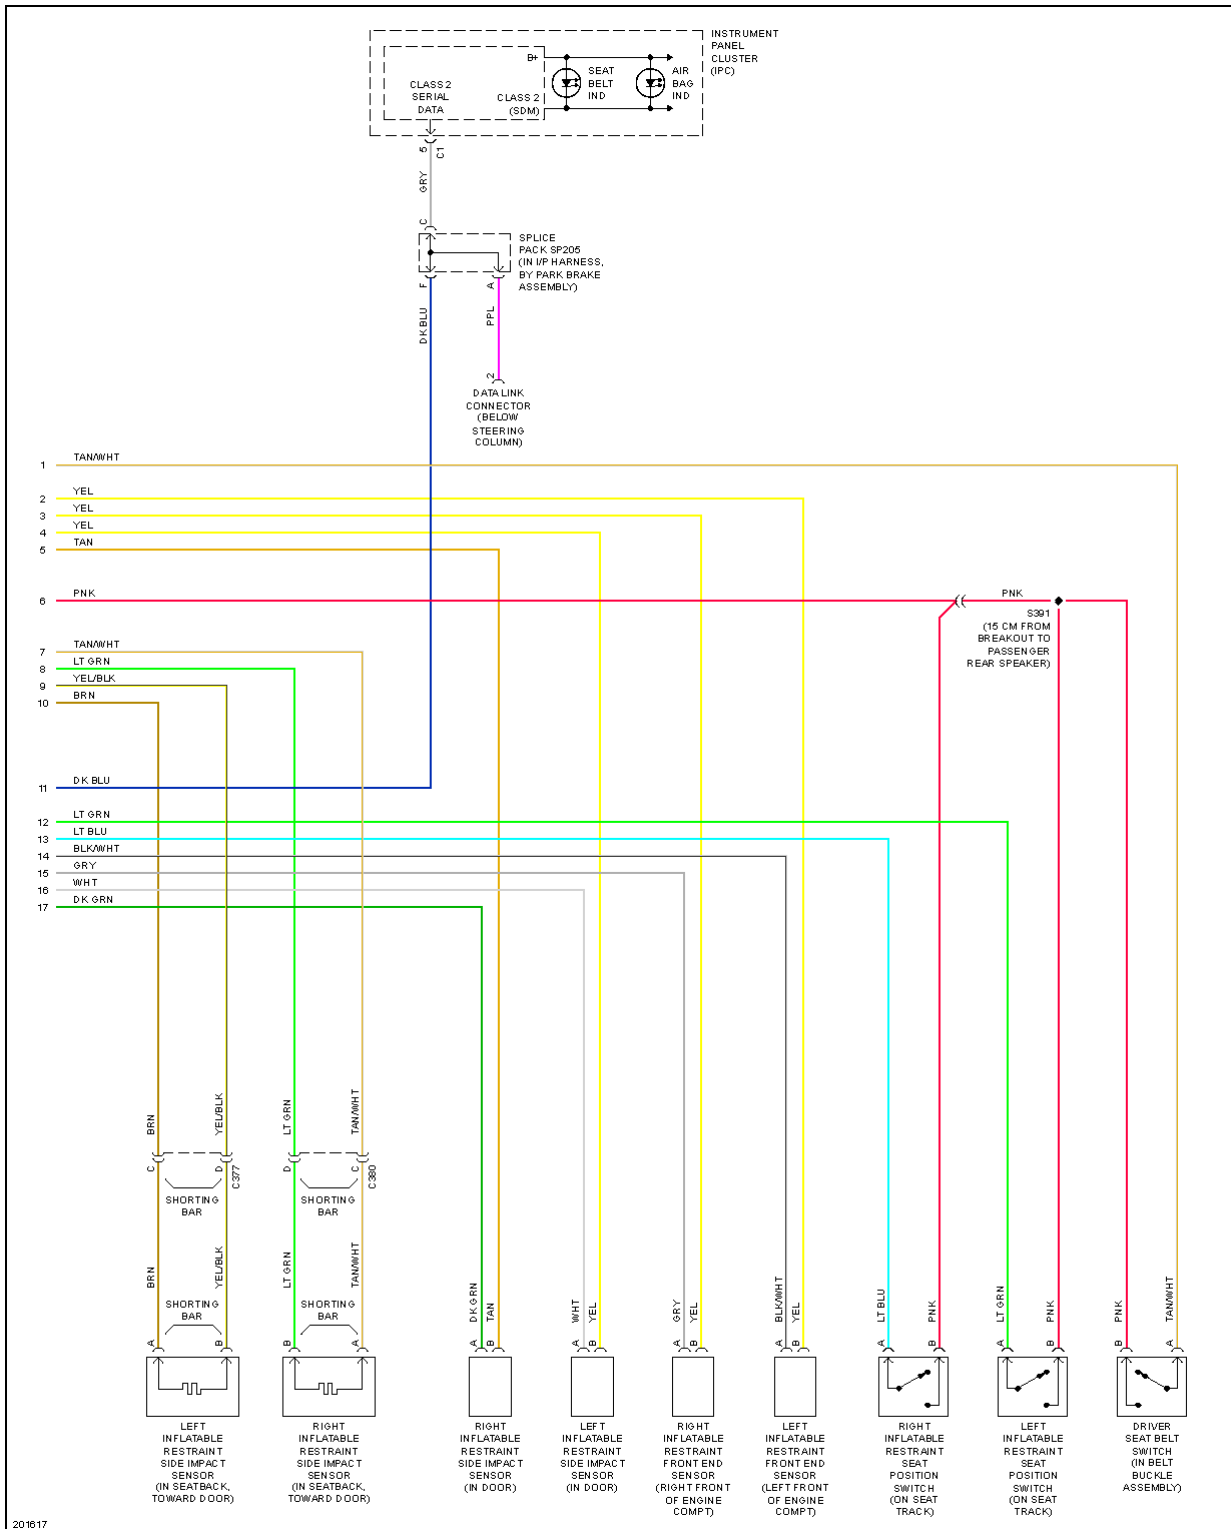

2005 Chevrolet Corvette

2005 SYSTEM WIRING DIAGRAMS Chevrolet - Corvette

Fig. 63: Charging Circuit

2005 Chevrolet Corvette

2005 SYSTEM WIRING DIAGRAMS Chevrolet - Corvette

Fig. 64: Starting Circuit

SUPPLEMENTAL RESTRAINTS

2005 Chevrolet Corvette

2005 SYSTEM WIRING DIAGRAMS Chevrolet - Corvette

Fig. 65: Supplemental Restraints Circuit (1 of 2)

2005 Chevrolet Corvette

2005 SYSTEM WIRING DIAGRAMS Chevrolet - Corvette

Fig. 66: Supplemental Restraints Circuit (2 of 2)

TRANSMISSION

2005 Chevrolet Corvette

2005 SYSTEM WIRING DIAGRAMS Chevrolet - Corvette

2005 Chevrolet Corvette

2005 SYSTEM WIRING DIAGRAMS Chevrolet - Corvette

Fig. 67: A/T Circuit

2005 Chevrolet Corvette

2005 SYSTEM WIRING DIAGRAMS Chevrolet - Corvette