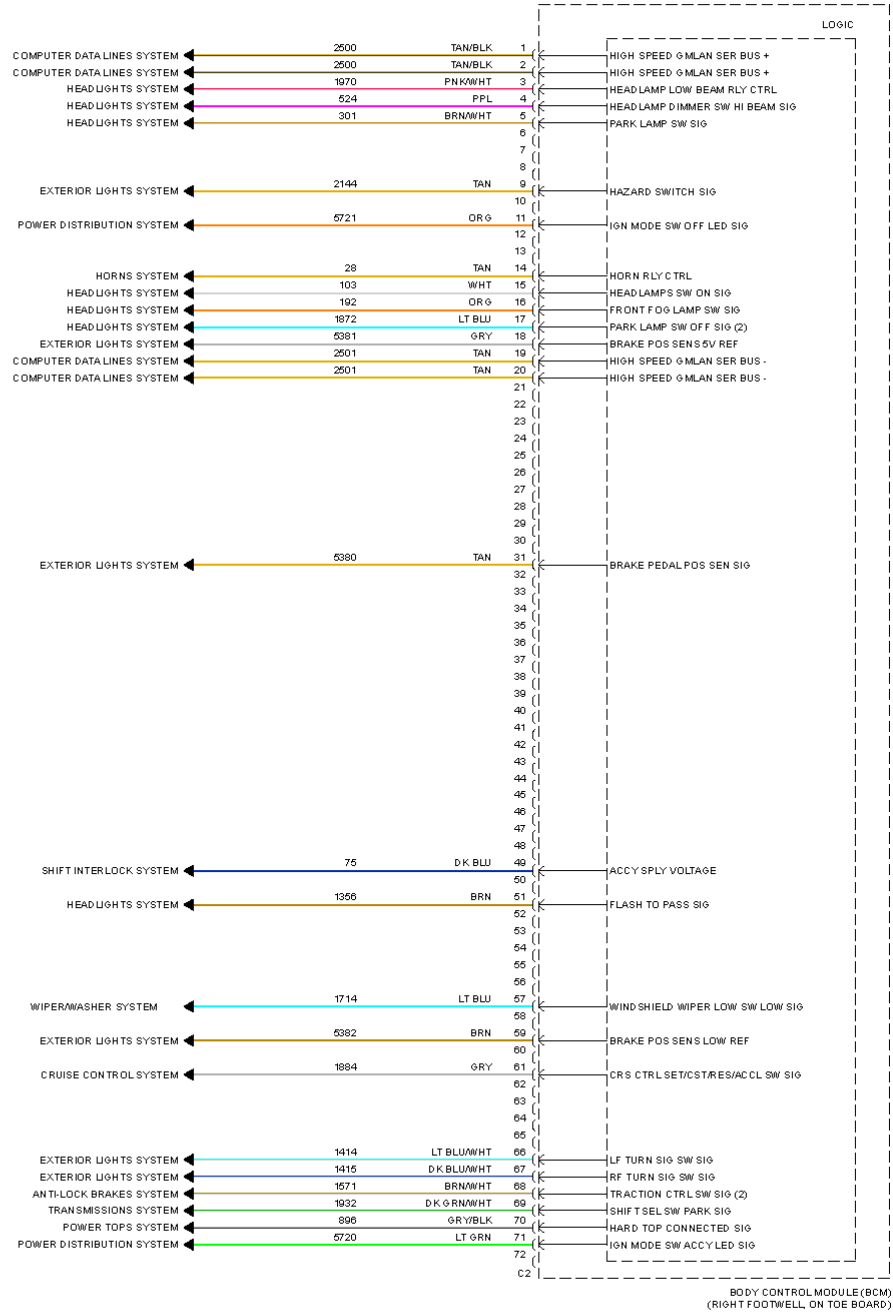

2005 Chevrolet Corvette

2005 SYSTEM WIRING DIAGRAMS Chevrolet - Corvette

Fig. 11: Body Control Modules Circuit (4 of 4)

COMPUTER DATA LINES

2005 Chevrolet Corvette

2005 SYSTEM WIRING DIAGRAMS Chevrolet - Corvette