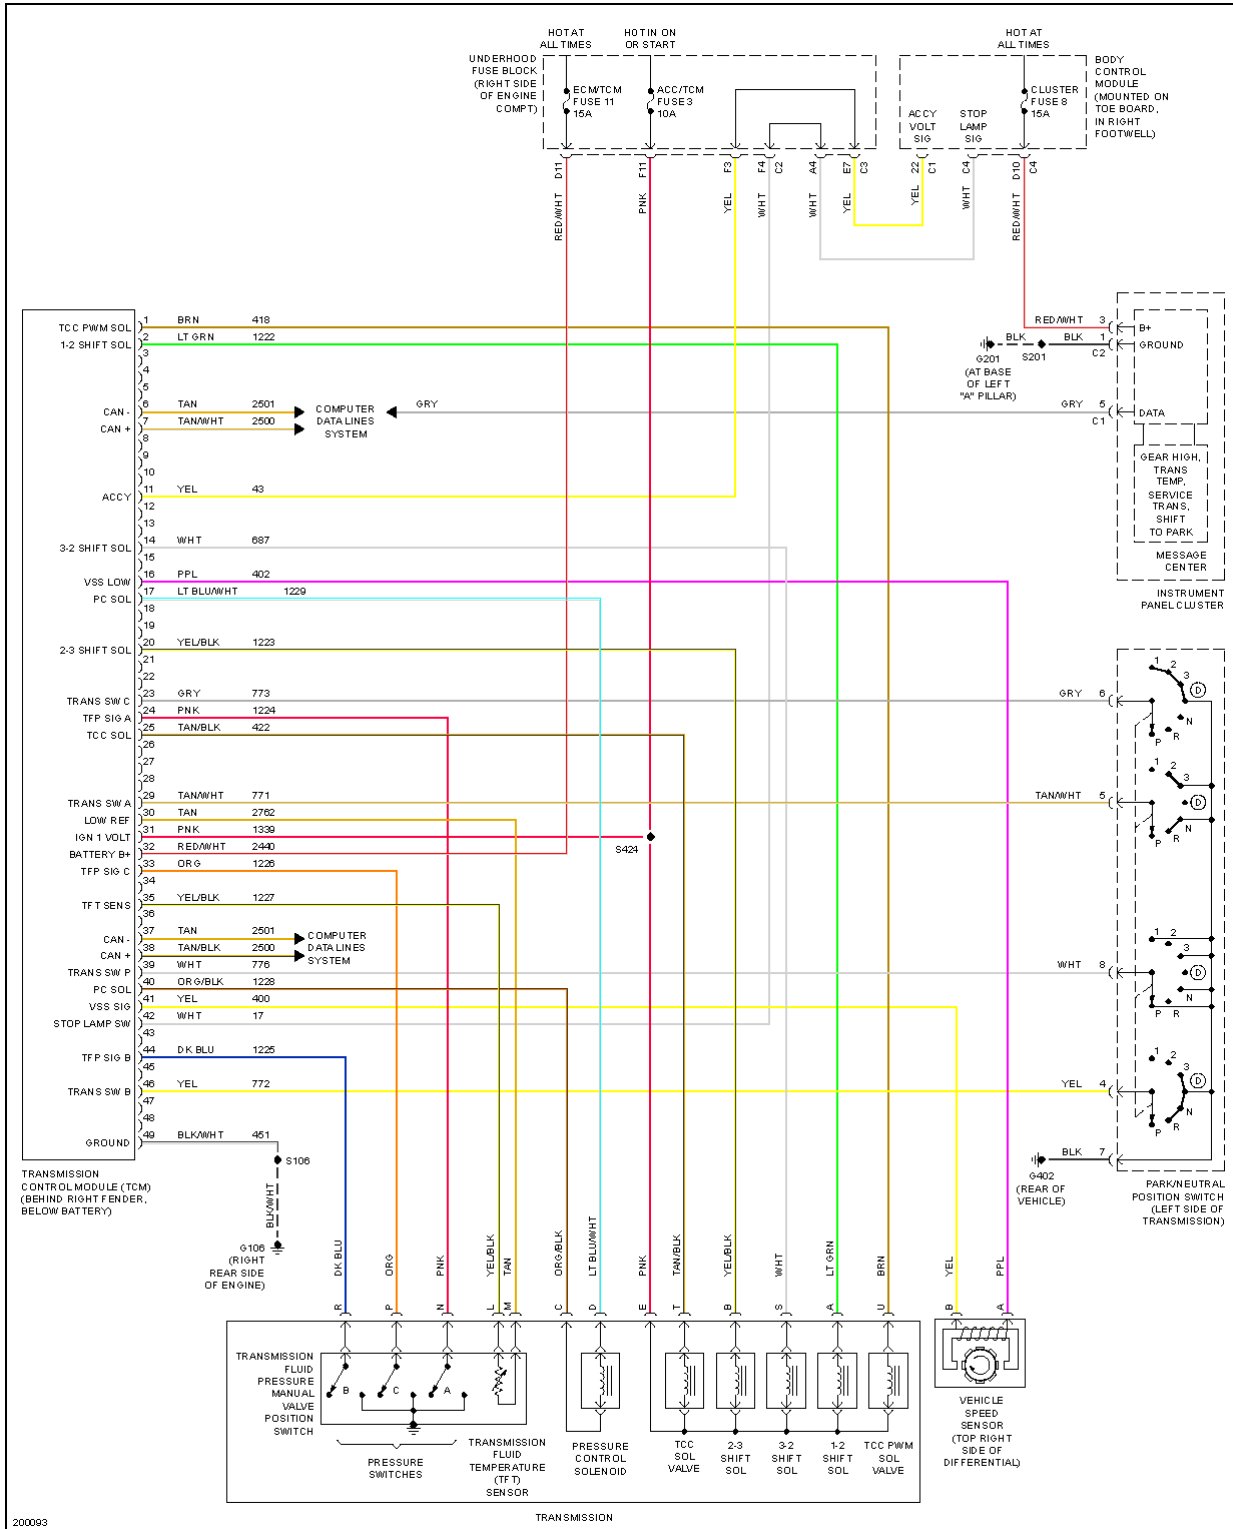

2005 Chevrolet Corvette

2005 SYSTEM WIRING DIAGRAMS Chevrolet - Corvette

Fig. 63: Charging Circuit

2005 Chevrolet Corvette

2005 SYSTEM WIRING DIAGRAMS Chevrolet - Corvette

Fig. 64: Starting Circuit

SUPPLEMENTAL RESTRAINTS

2005 Chevrolet Corvette

2005 SYSTEM WIRING DIAGRAMS Chevrolet - Corvette

Fig. 65: Supplemental Restraints Circuit (1 of 2)

2005 Chevrolet Corvette

2005 SYSTEM WIRING DIAGRAMS Chevrolet - Corvette

Fig. 66: Supplemental Restraints Circuit (2 of 2)

TRANSMISSION

2005 Chevrolet Corvette

2005 SYSTEM WIRING DIAGRAMS Chevrolet - Corvette

2005 Chevrolet Corvette

2005 SYSTEM WIRING DIAGRAMS Chevrolet - Corvette

Fig. 67: A/T Circuit

2005 Chevrolet Corvette

2005 SYSTEM WIRING DIAGRAMS Chevrolet - Corvette