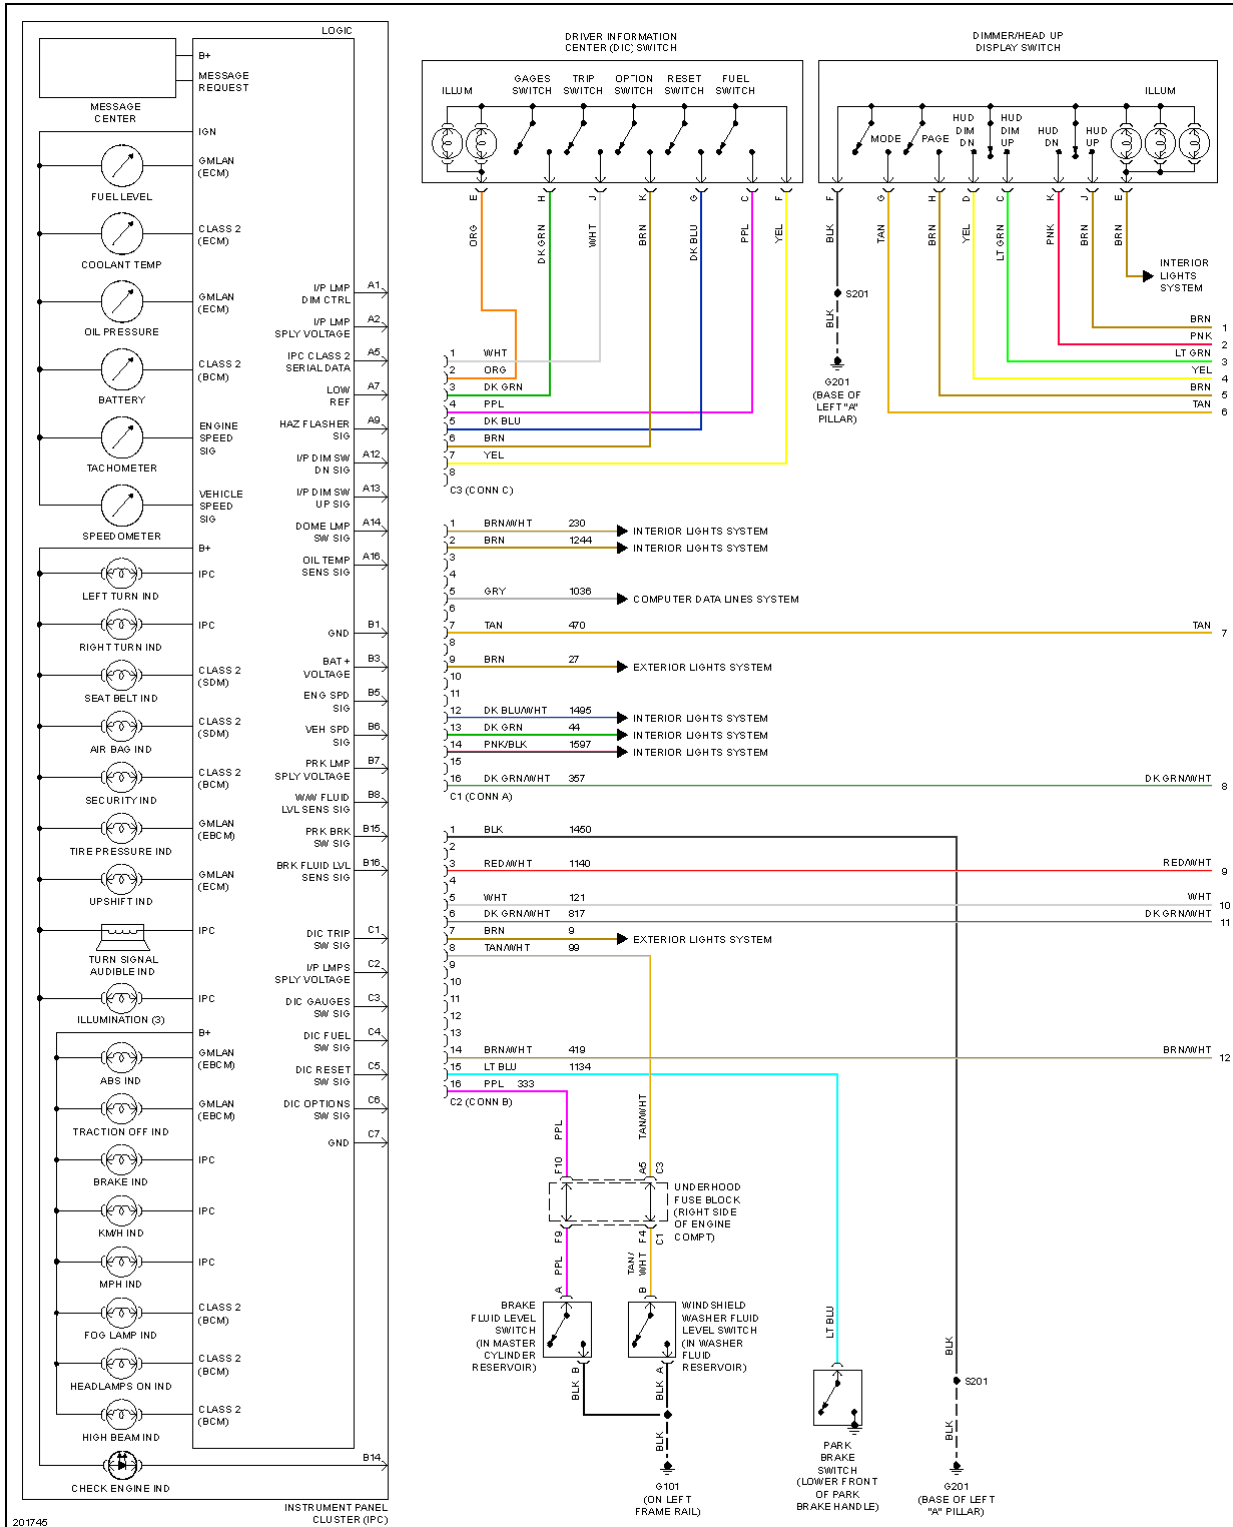

2005 Chevrolet Corvette

2005 SYSTEM WIRING DIAGRAMS Chevrolet - Corvette

Fig. 33: Ground Distribution Circuit (4 of 4)

HEADLIGHTS

2005 Chevrolet Corvette

2005 SYSTEM WIRING DIAGRAMS Chevrolet - Corvette

Fig. 34: Headlights Circuit

HORN

2005 Chevrolet Corvette

2005 SYSTEM WIRING DIAGRAMS Chevrolet - Corvette

Fig. 35: Horn Circuit

INSTRUMENT CLUSTER

2005 Chevrolet Corvette

2005 SYSTEM WIRING DIAGRAMS Chevrolet - Corvette

Fig. 36: Instrument Cluster Circuit (1 of 2)

2005 Chevrolet Corvette

2005 SYSTEM WIRING DIAGRAMS Chevrolet - Corvette

Fig. 37: Instrument Cluster Circuit (2 of 2)

INTERIOR LIGHTS

2005 Chevrolet Corvette

2005 SYSTEM WIRING DIAGRAMS Chevrolet - Corvette