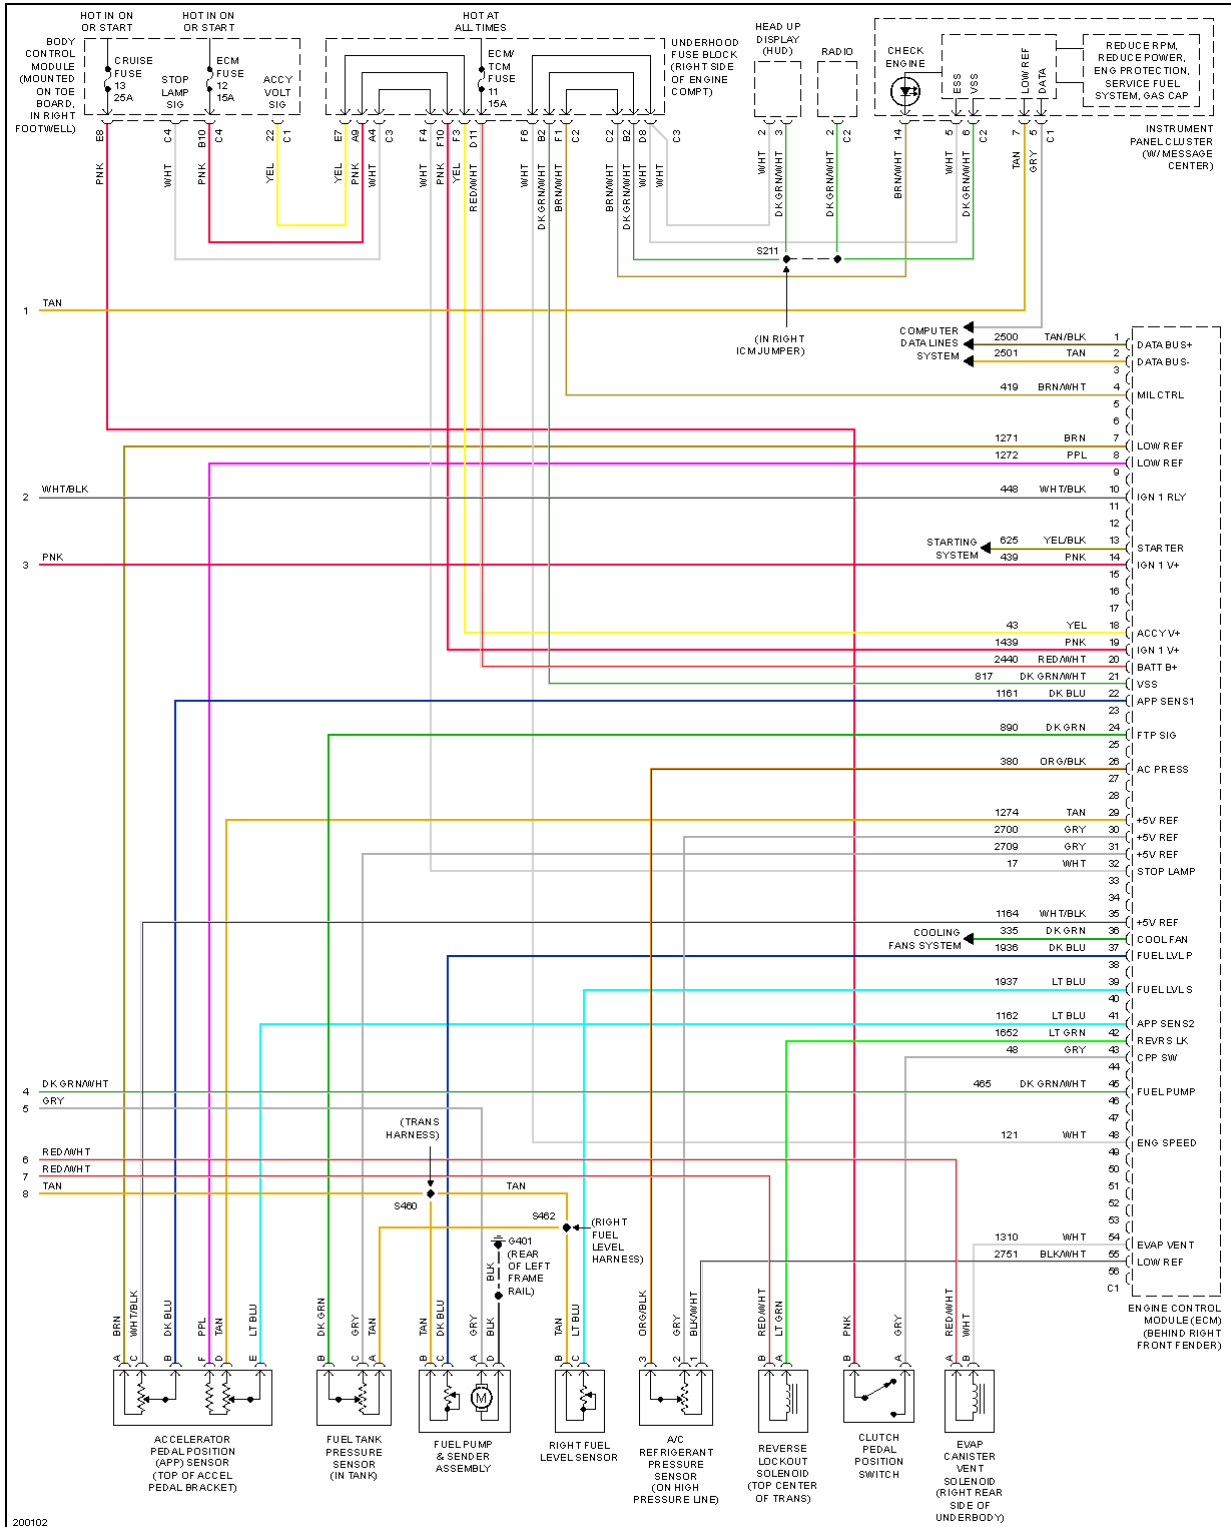

2005 Chevrolet Corvette

2005 SYSTEM WIRING DIAGRAMS Chevrolet - Corvette

Fig. 25: 6.0L VIN U, Engine Performance Circuit, M/T (3 of 4)

2005 Chevrolet Corvette

2005 SYSTEM WIRING DIAGRAMS Chevrolet - Corvette

Fig. 26: 6.0L VIN U, Engine Performance Circuit, M/T (4 of 4)

EXTERIOR LIGHTS

2005 Chevrolet Corvette

2005 SYSTEM WIRING DIAGRAMS Chevrolet - Corvette

Fig. 27: Back-up Lamps Circuit

2005 Chevrolet Corvette