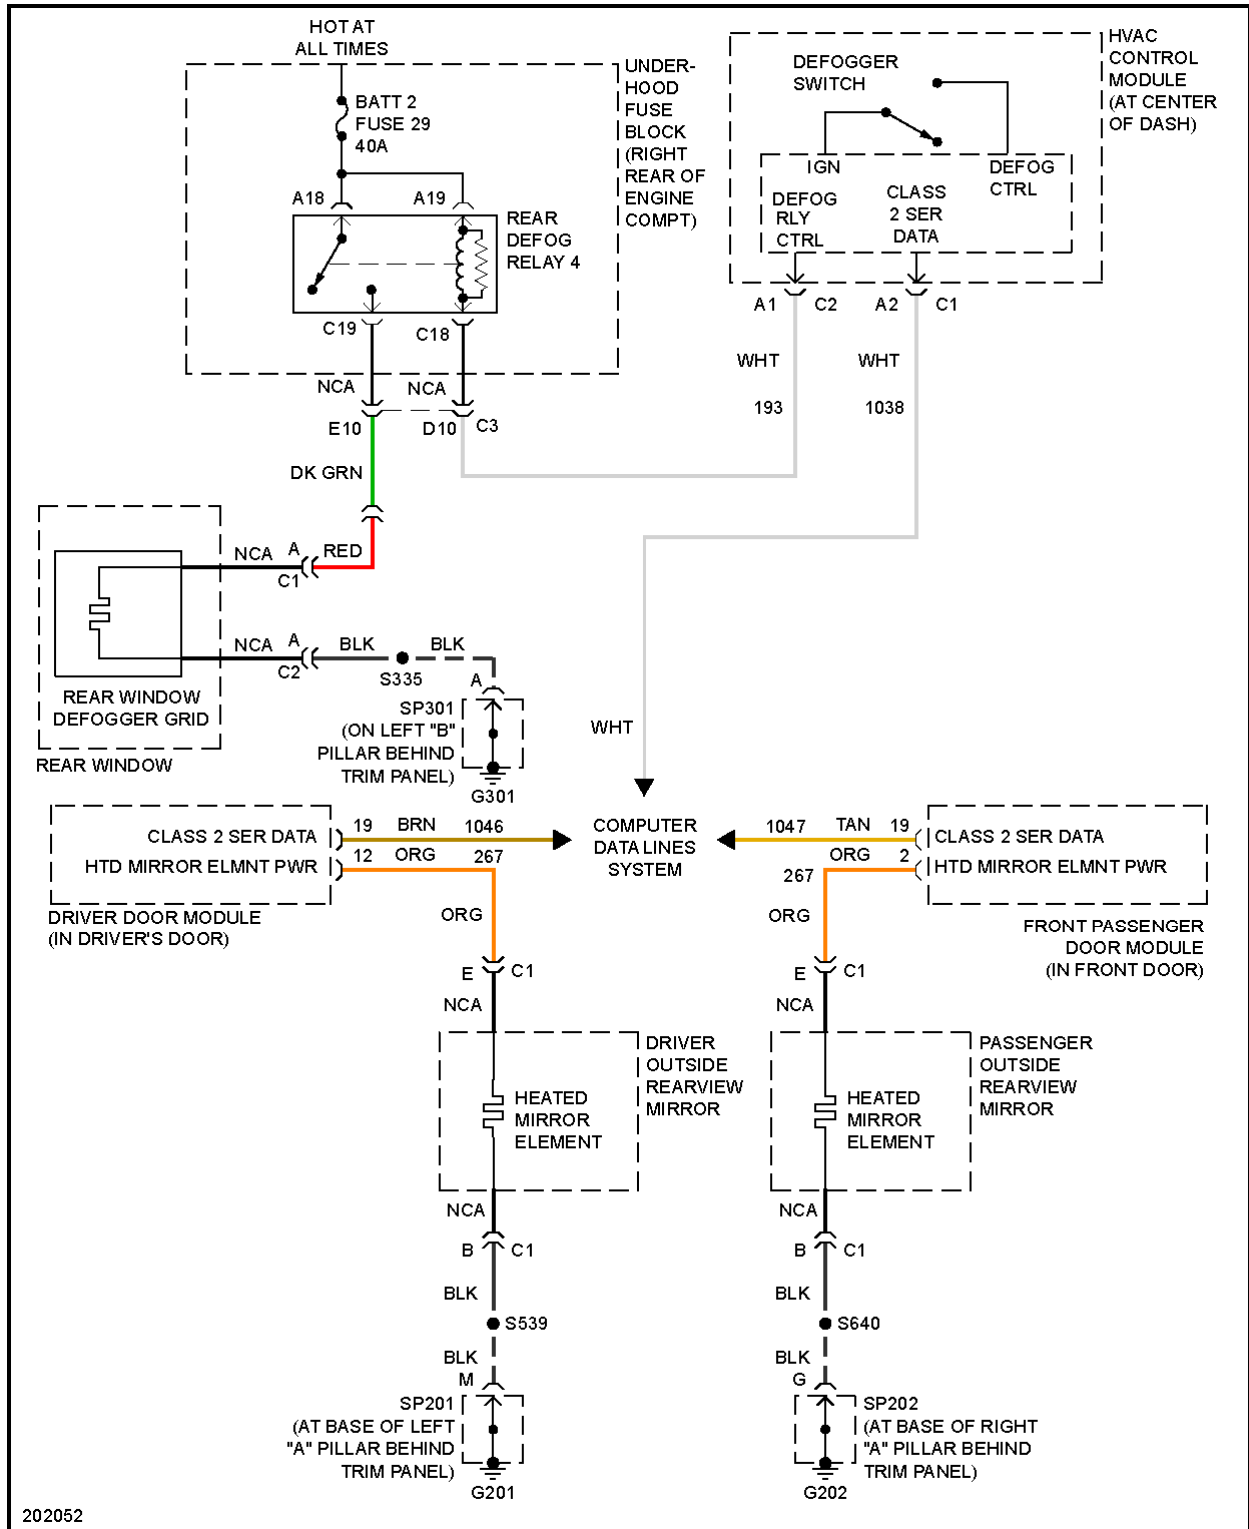

Fig. 14: Cruise Control Circuit, A/T

2005 Chevrolet Corvette

2005 SYSTEM WIRING DIAGRAMS Chevrolet - Corvette

Fig. 15: Cruise Control Circuit, M/T

DEFOGGERS

2005 Chevrolet Corvette

2005 SYSTEM WIRING DIAGRAMS Chevrolet - Corvette