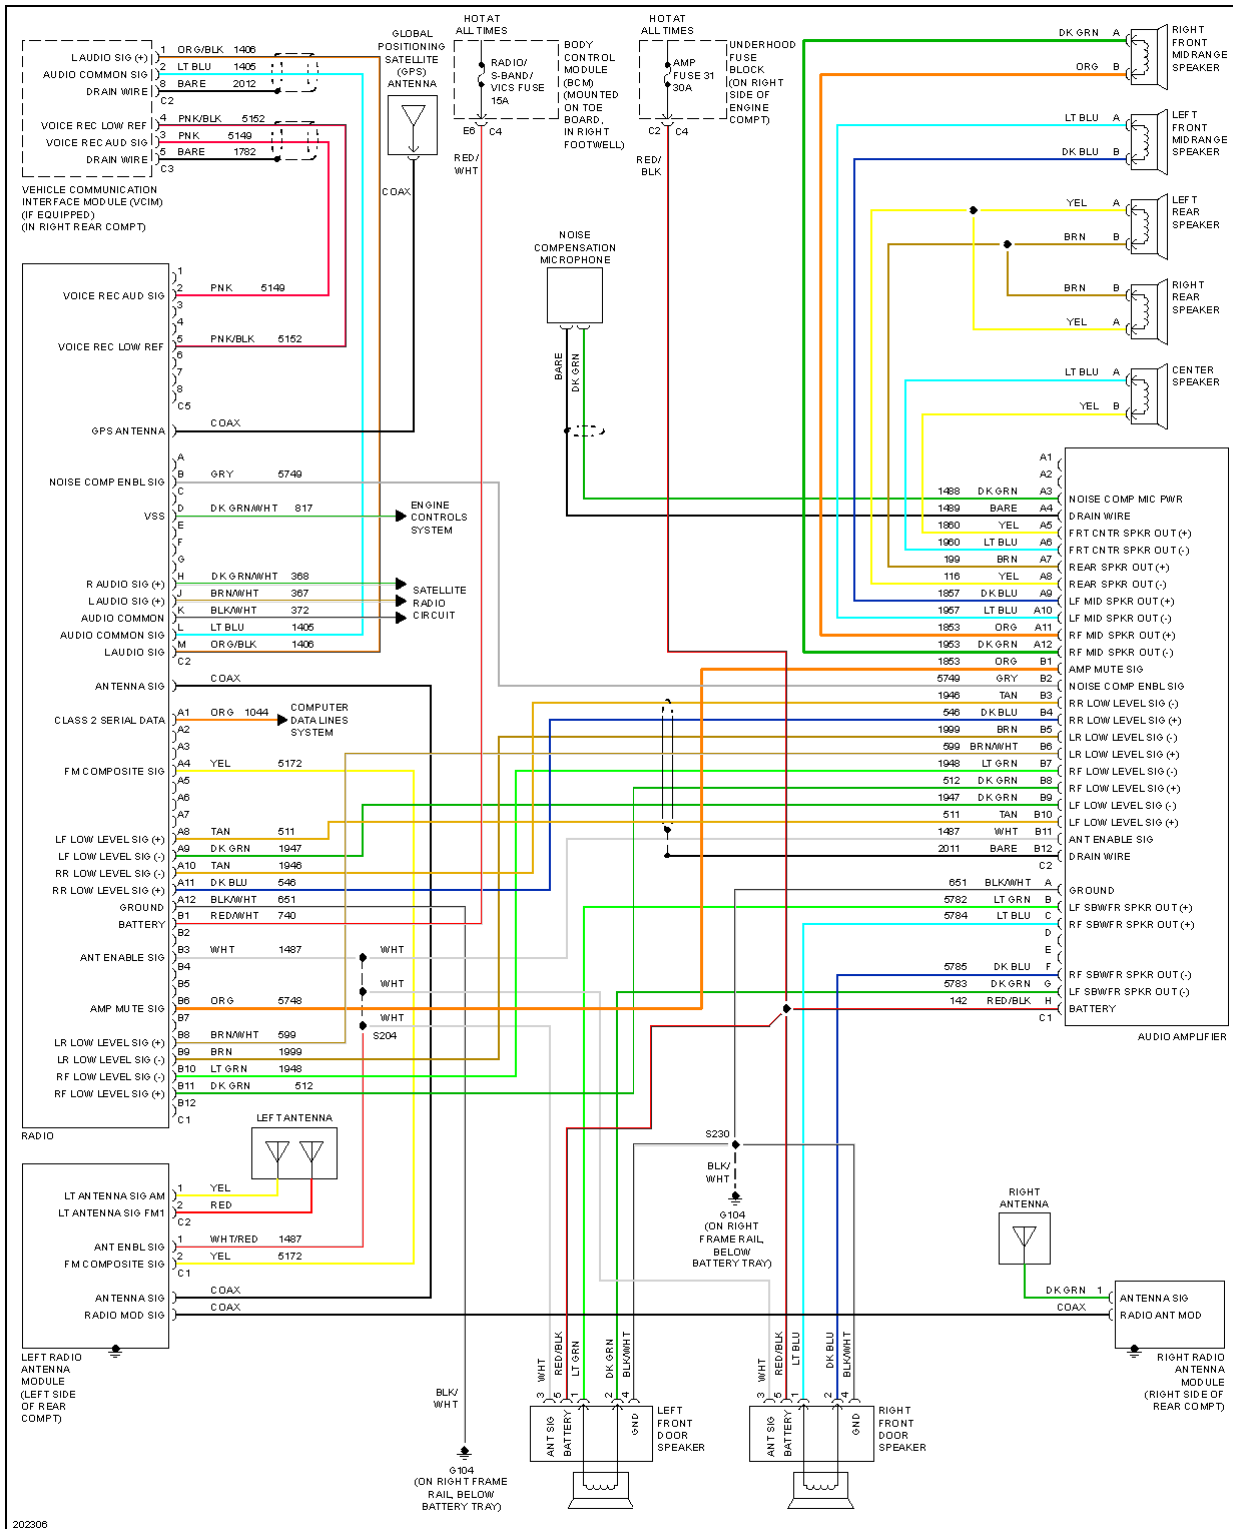

2005 Chevrolet Corvette

2005 SYSTEM WIRING DIAGRAMS Chevrolet - Corvette

Fig. 57: Convertible Top Circuit, W/ Power Top (2 of 2)

POWER WINDOWS

Fig. 58: Power Windows Circuit

RADIO

2005 Chevrolet Corvette

2005 SYSTEM WIRING DIAGRAMS Chevrolet - Corvette

Fig. 59: Base Radio Circuit

2005 Chevrolet Corvette

2005 SYSTEM WIRING DIAGRAMS Chevrolet - Corvette

Fig. 60: Premium Sound Radio Circuit

2005 Chevrolet Corvette

2005 SYSTEM WIRING DIAGRAMS Chevrolet - Corvette

Fig. 61: Satellite Radio Circuit

SHIFT INTERLOCK

2005 Chevrolet Corvette

2005 SYSTEM WIRING DIAGRAMS Chevrolet - Corvette

Fig. 62: Shift Interlock Circuit

STARTING/CHARGING

2005 Chevrolet Corvette

2005 SYSTEM WIRING DIAGRAMS Chevrolet - Corvette