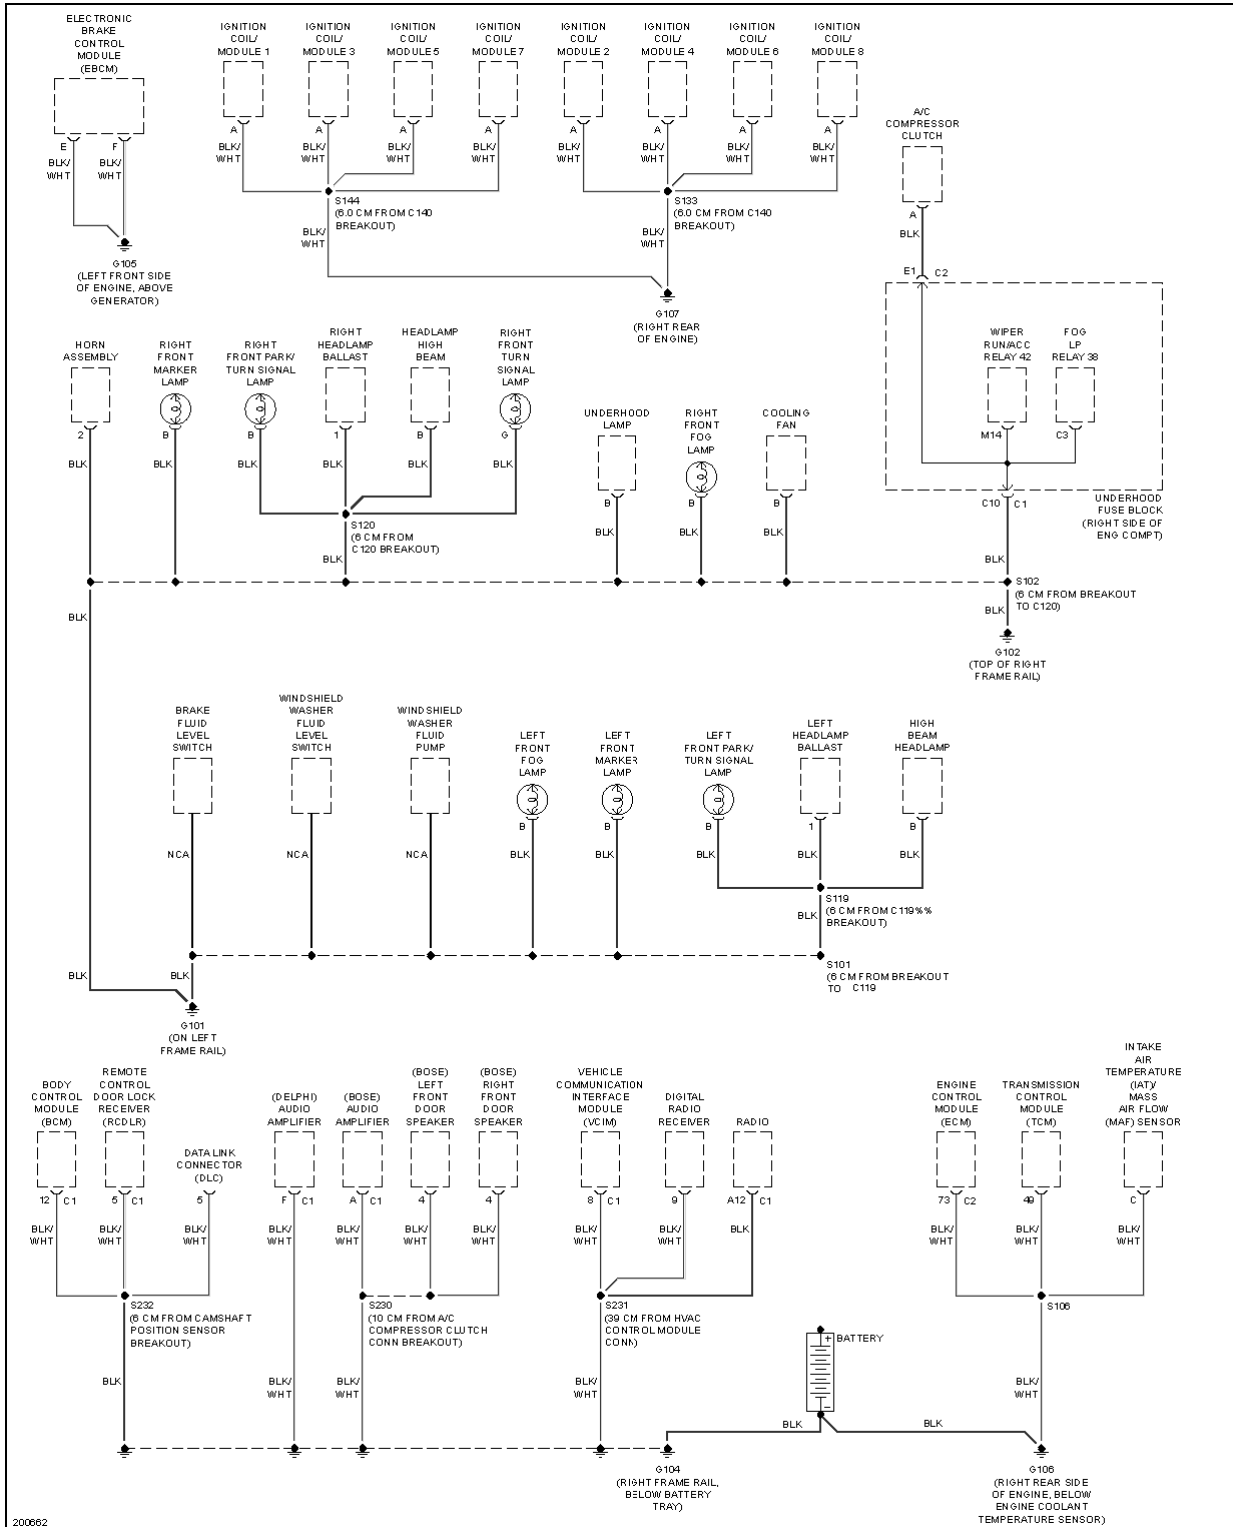

2005 Chevrolet Corvette

2005 SYSTEM WIRING DIAGRAMS Chevrolet - Corvette

Fig. 30: Ground Distribution Circuit (1 of 4)

2005 Chevrolet Corvette

2005 SYSTEM WIRING DIAGRAMS Chevrolet - Corvette

2005 Chevrolet Corvette