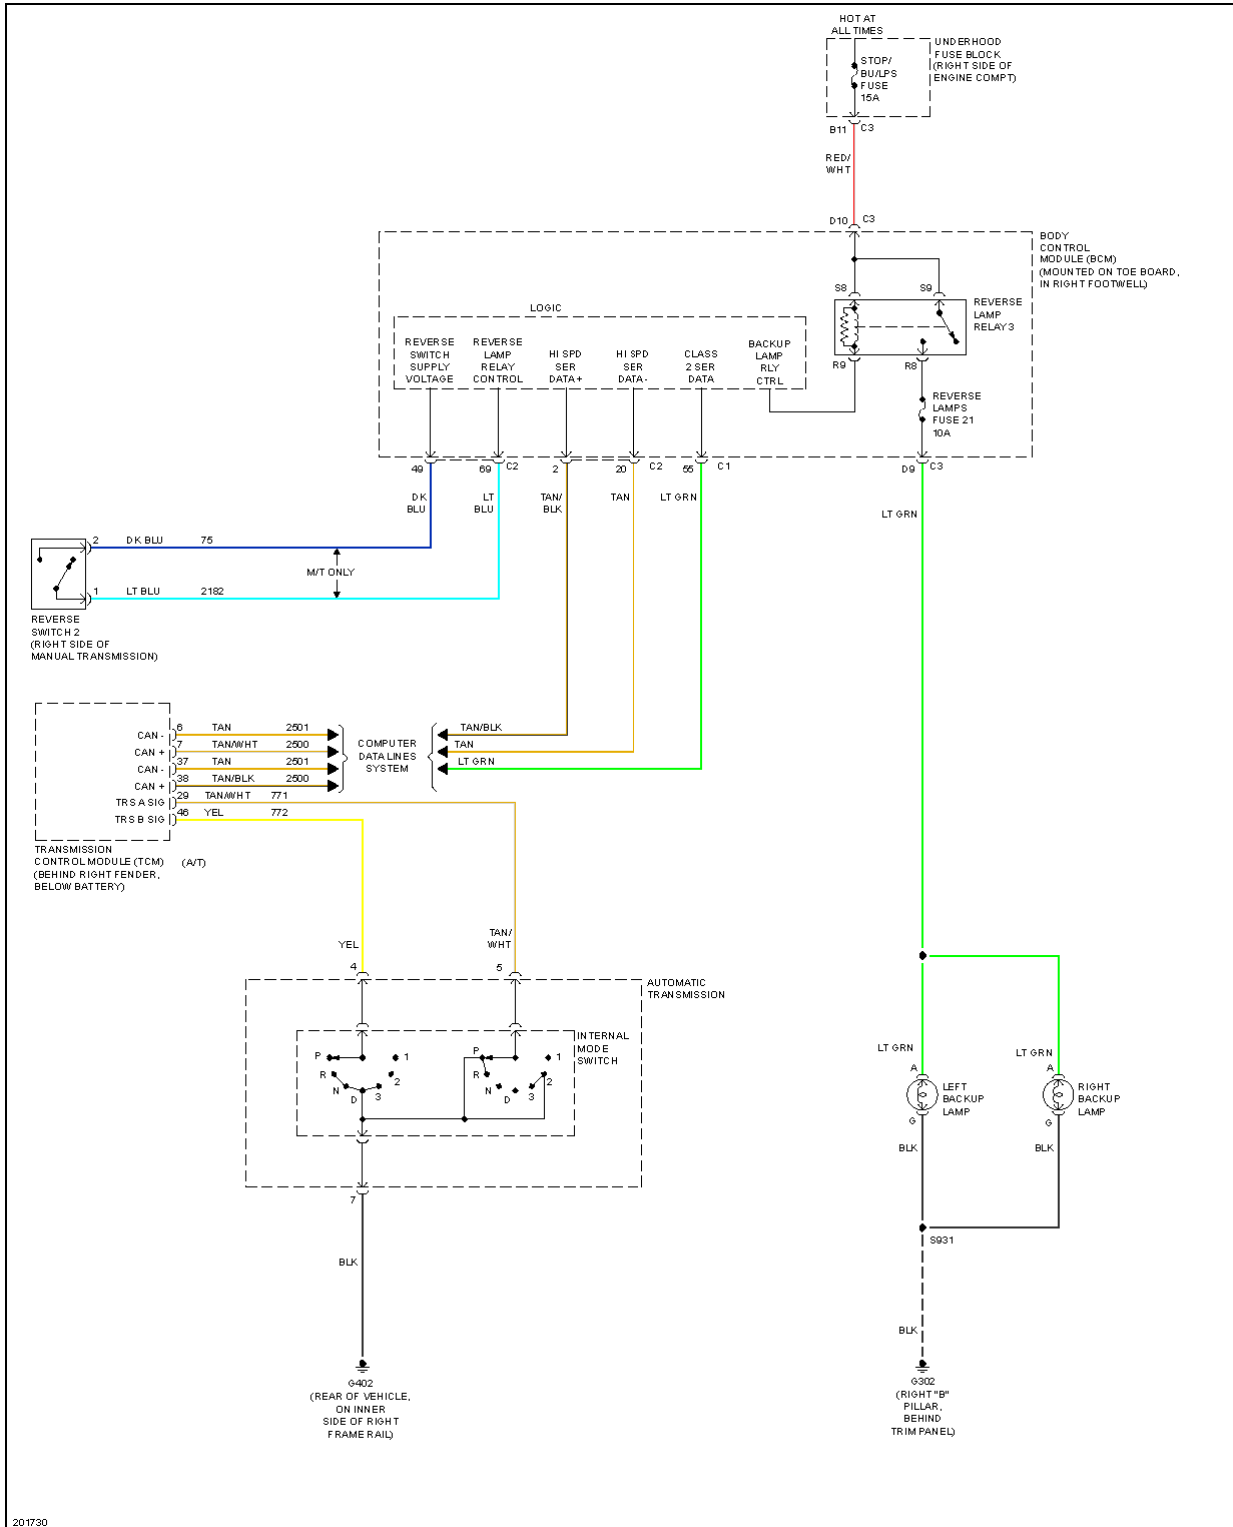

Fig. 26: 6.0L VIN U, Engine Performance Circuit, M/T (4 of 4)

EXTERIOR LIGHTS

2005 Chevrolet Corvette

2005 SYSTEM WIRING DIAGRAMS Chevrolet - Corvette

Fig. 27: Back-up Lamps Circuit

2005 Chevrolet Corvette

2005 SYSTEM WIRING DIAGRAMS Chevrolet - Corvette

Fig. 28: Exterior Lamps Circuit (1 of 2)

2005 Chevrolet Corvette

2005 SYSTEM WIRING DIAGRAMS Chevrolet - Corvette

Fig. 29: Exterior Lamps Circuit (2 of 2)

GROUND DISTRIBUTION