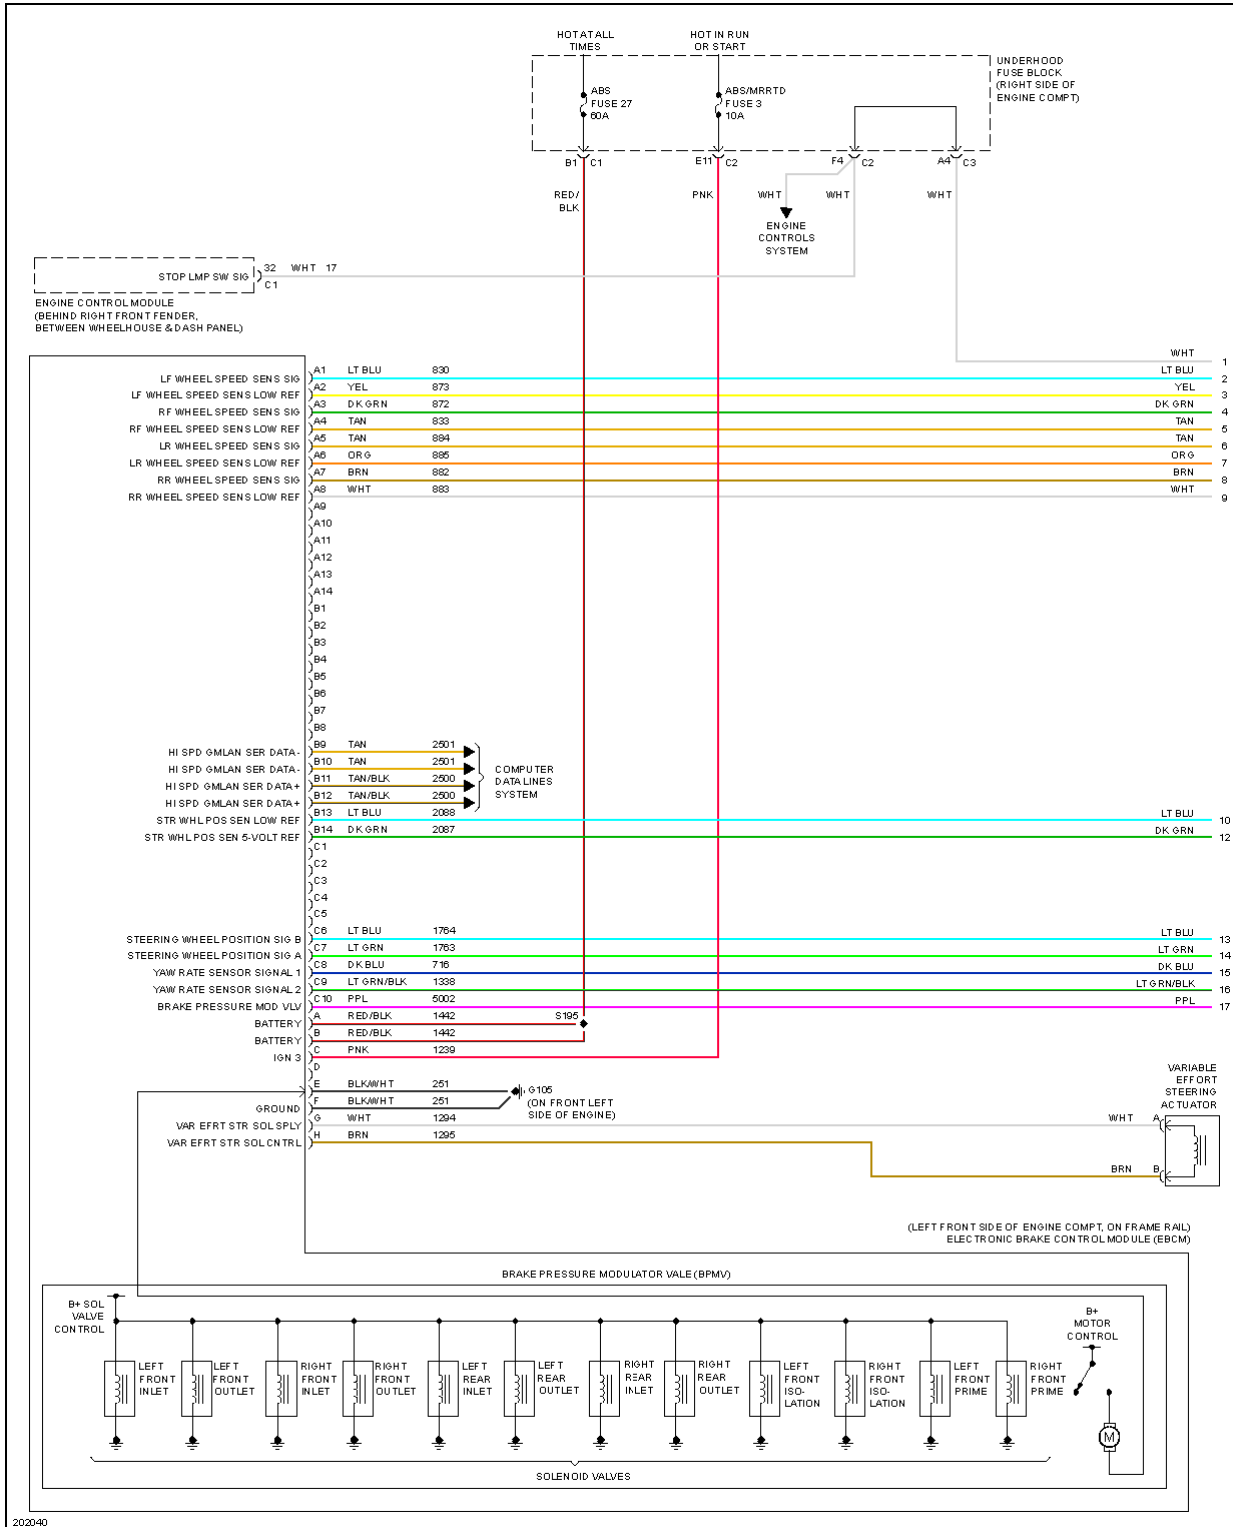

2005 SYSTEM WIRING DIAGRAMS Chevrolet - Corvette

2005 Chevrolet Corvette

2005 SYSTEM WIRING DIAGRAMS Chevrolet - Corvette

Fig. 2: Automatic A/C Circuit (2 of 2)

2005 Chevrolet Corvette

2005 SYSTEM WIRING DIAGRAMS Chevrolet - Corvette

Fig. 3: Compressor Circuit

ANTI-LOCK BRAKES

2005 Chevrolet Corvette

2005 SYSTEM WIRING DIAGRAMS Chevrolet - Corvette

Fig. 4: Anti-lock Brakes Circuit (1 of 2)

2005 Chevrolet Corvette

2005 SYSTEM WIRING DIAGRAMS Chevrolet - Corvette

Fig. 5: Anti-lock Brakes Circuit (2 of 2)

ANTI-THEFT

2005 Chevrolet Corvette

2005 SYSTEM WIRING DIAGRAMS Chevrolet - Corvette

2005 Chevrolet Corvette

2005 SYSTEM WIRING DIAGRAMS Chevrolet - Corvette

Fig. 6: Forced Entry Circuit (1 of 2)