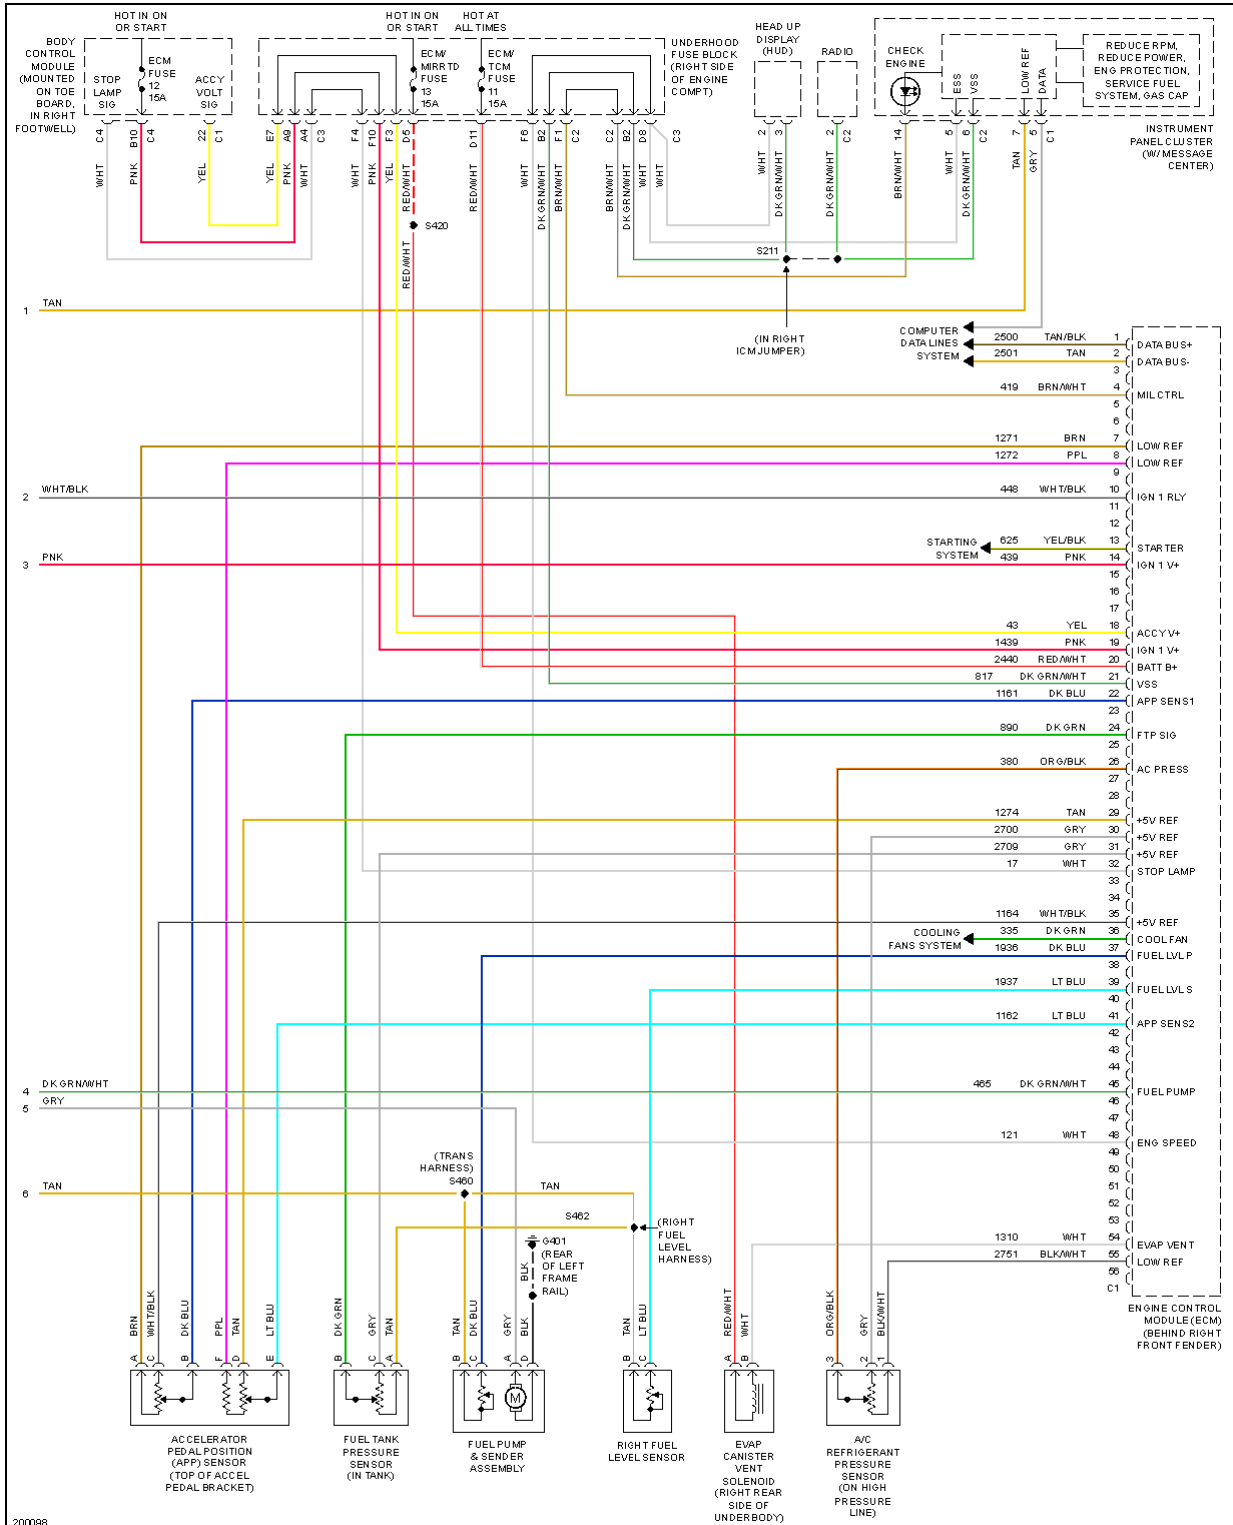

Fig. 21: 6.0L VIN U, Engine Performance Circuit, A/T (3 of 4)

2005 Chevrolet Corvette

2005 SYSTEM WIRING DIAGRAMS Chevrolet - Corvette

Fig. 22: 6.0L VIN U, Engine Performance Circuit, A/T (4 of 4)

2005 Chevrolet Corvette

2005 SYSTEM WIRING DIAGRAMS Chevrolet - Corvette

Fig. 23: 6.0L VIN U, Engine Performance Circuit, M/T (1 of 4)

2005 Chevrolet Corvette

2005 SYSTEM WIRING DIAGRAMS Chevrolet - Corvette

Fig. 24: 6.0L VIN U, Engine Performance Circuit, M/T (2 of 4)