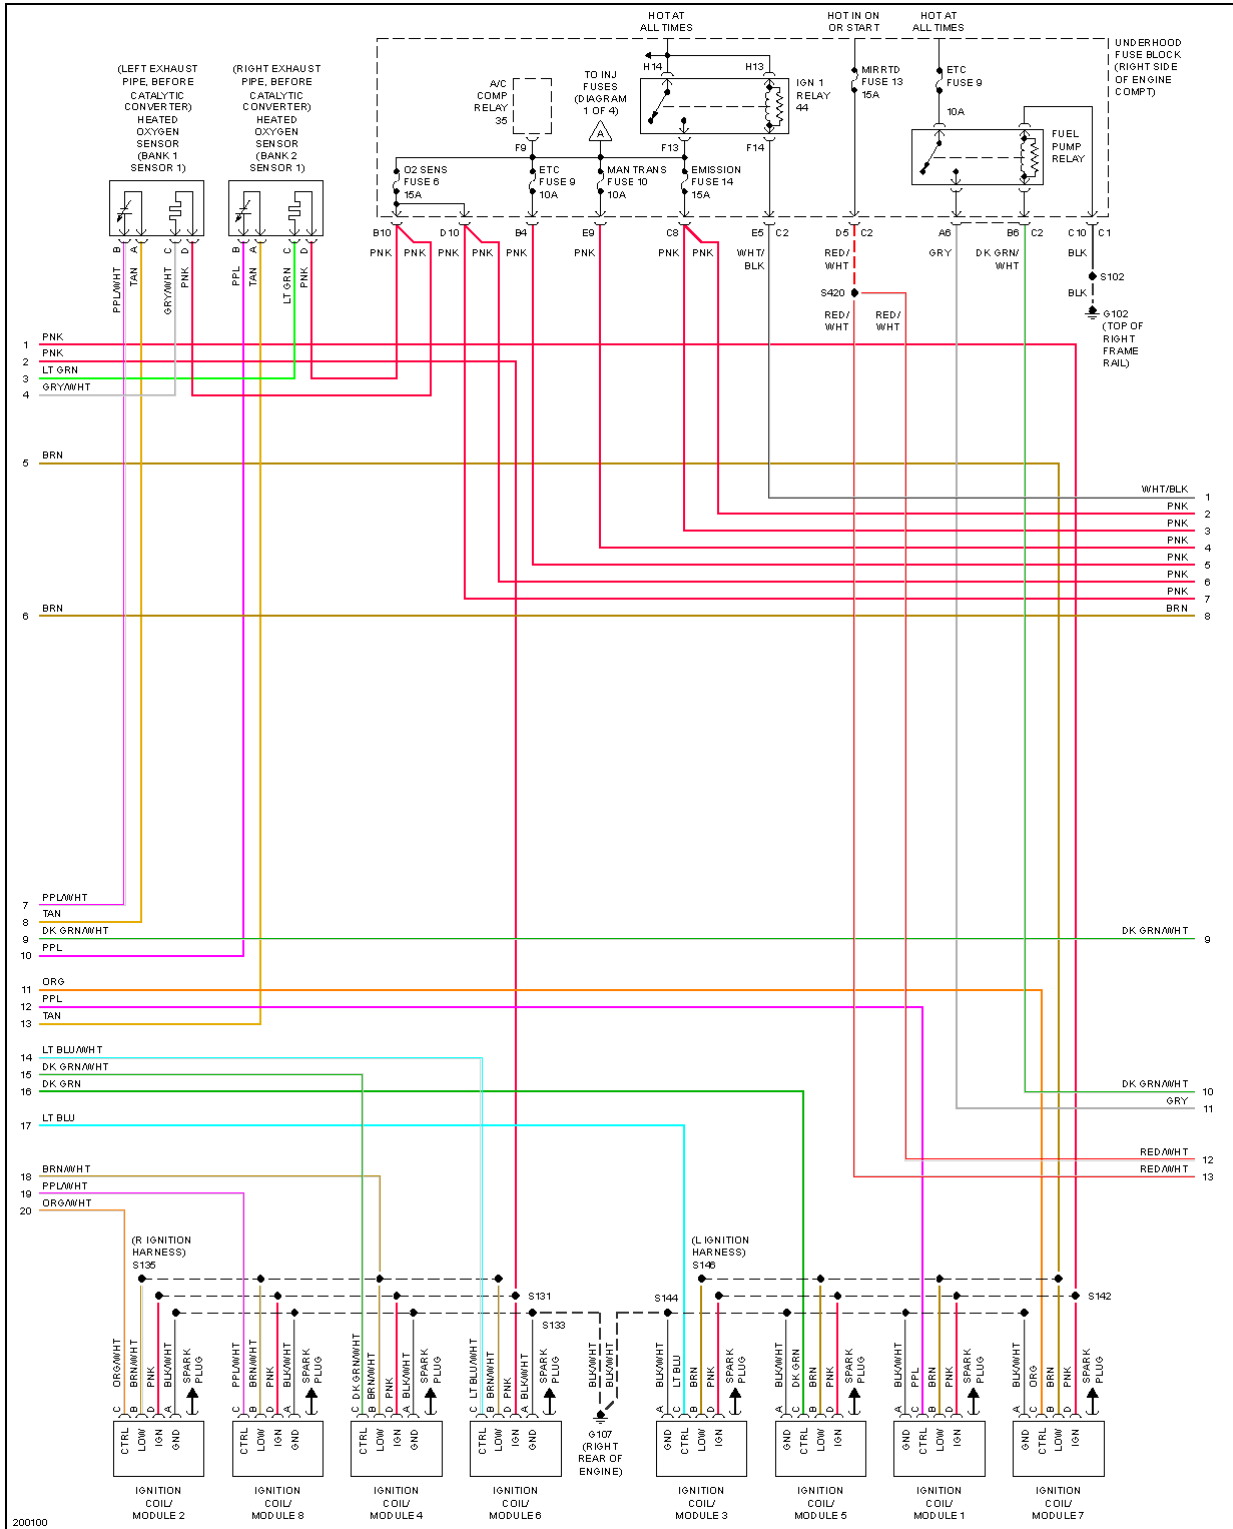

2005 SYSTEM WIRING DIAGRAMS Chevrolet - Corvette

Fig. 23: 6.0L VIN U, Engine Performance Circuit, M/T (1 of 4)

2005 Chevrolet Corvette

2005 SYSTEM WIRING DIAGRAMS Chevrolet - Corvette

Fig. 24: 6.0L VIN U, Engine Performance Circuit, M/T (2 of 4)