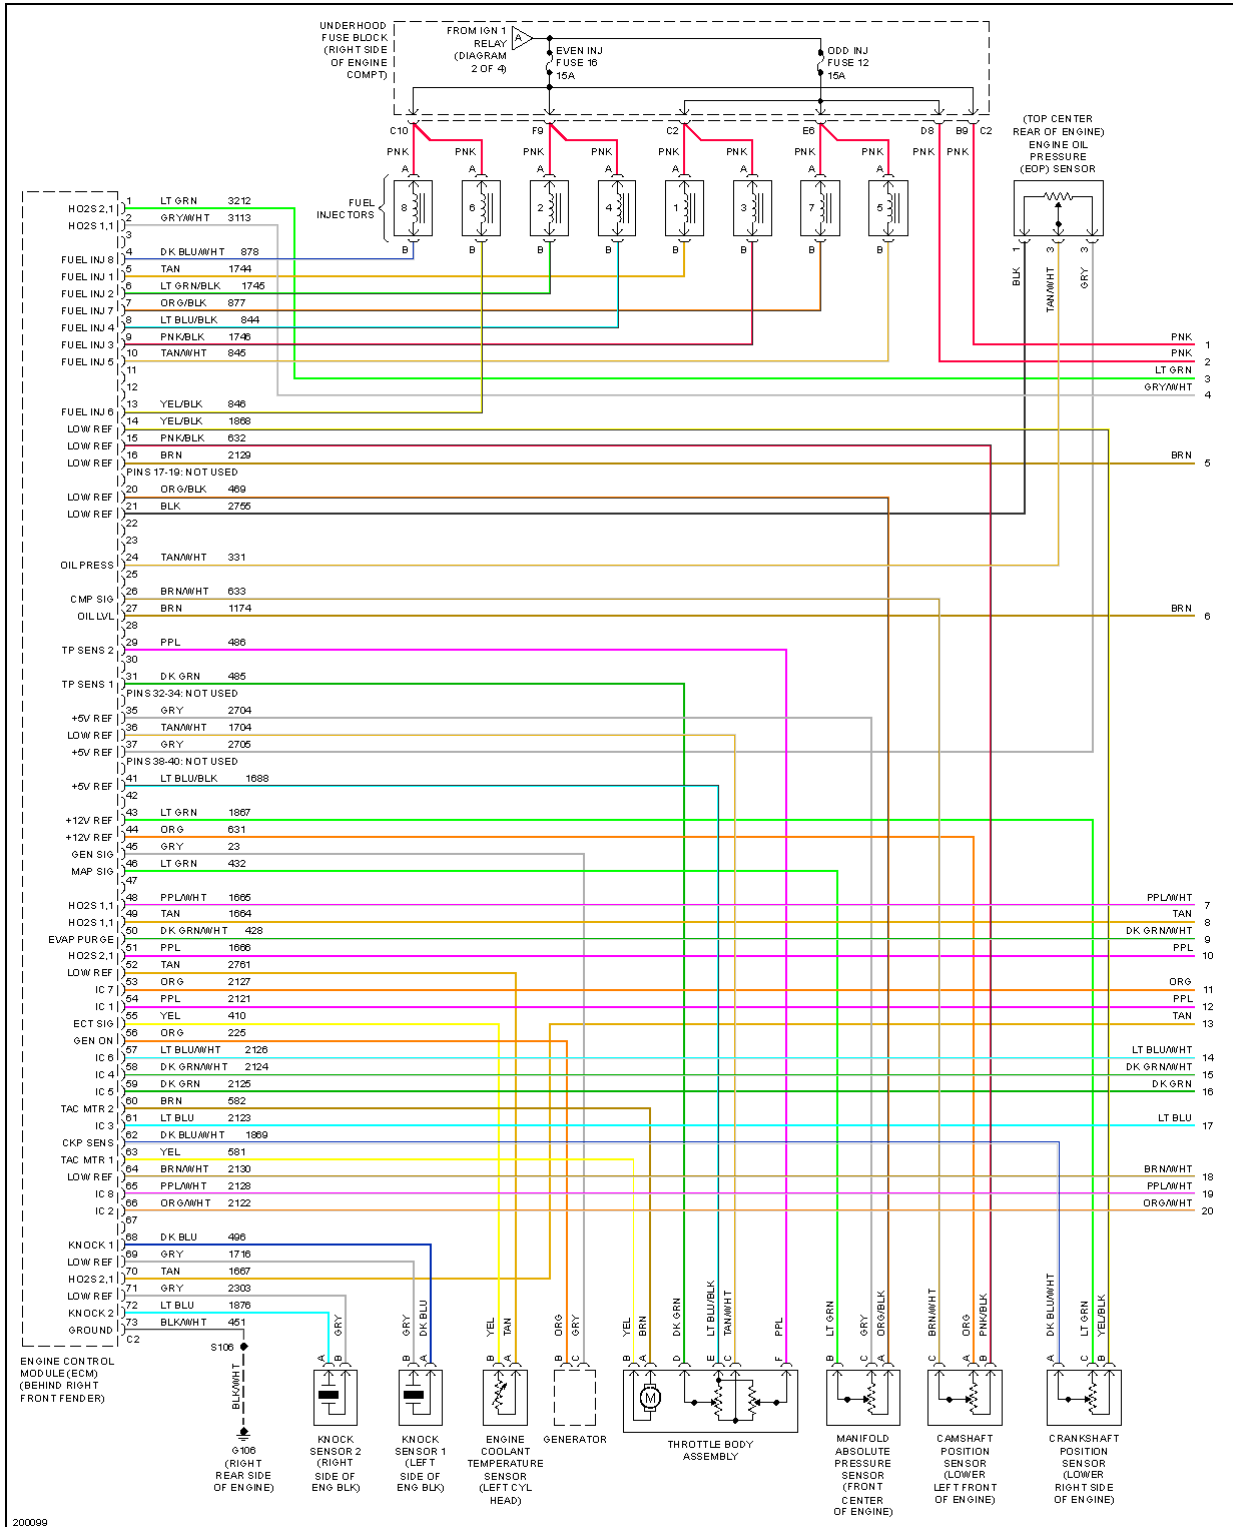

2005 SYSTEM WIRING DIAGRAMS Chevrolet - Corvette

Fig. 23: 6.0L VIN U, Engine Performance Circuit, M/T (1 of 4)

2005 Chevrolet Corvette

2005 SYSTEM WIRING DIAGRAMS Chevrolet - Corvette

Fig. 24: 6.0L VIN U, Engine Performance Circuit, M/T (2 of 4)