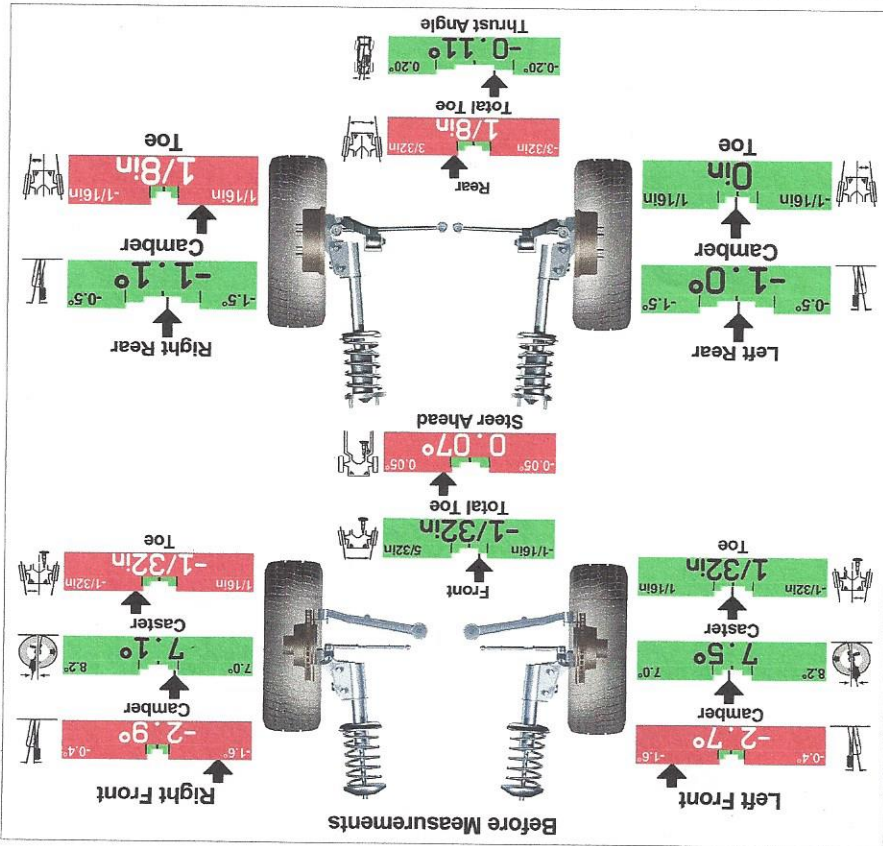

VIN: 1G1YY26E475135479

Year: 07

Date: 12/9/16 3:09 PM

1G1YY26E475135479

Chevrolet 2007 Corvette Z06 ExpressAlign Total Alignment

1G1YY26E475135479

One or more values are not within specification. Tire wear, handling and safety problems may result.