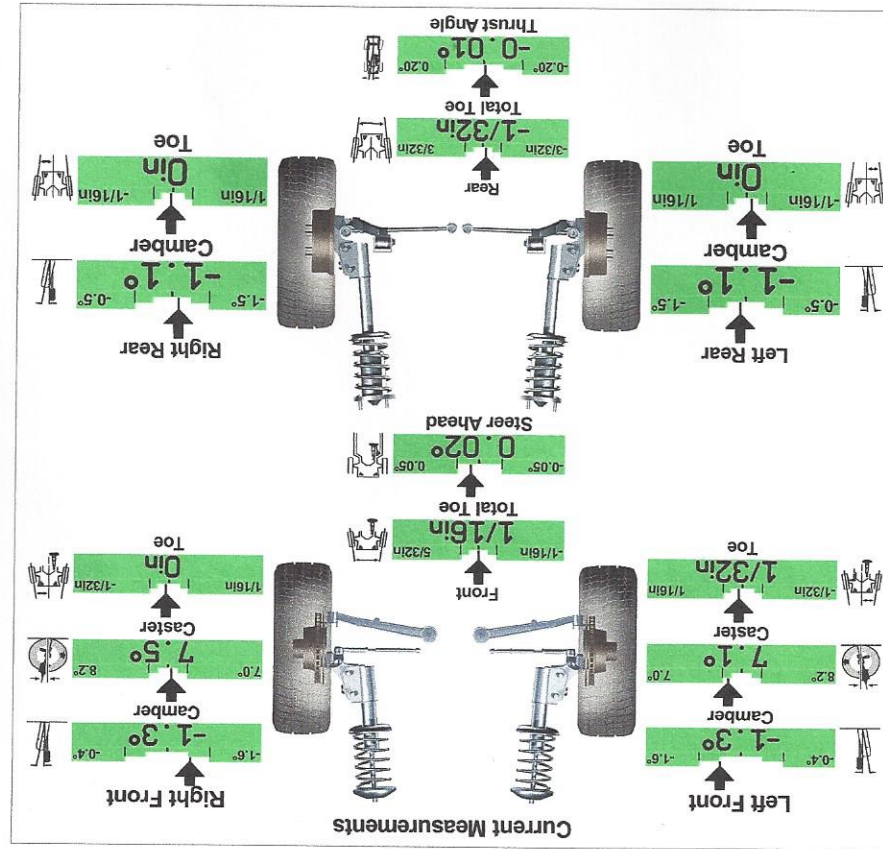

VIN: 1G1YY26E475135479

Year: 07

Date: 12/9/16 3:09 PM

1G1YY26E475135479

Chevrolet 2007 Corvette Z06 ExpressAlign Total Alignment

1G1YY26E475135479

One or more values are not within specification. Tire wear, handling and safety problems may result.