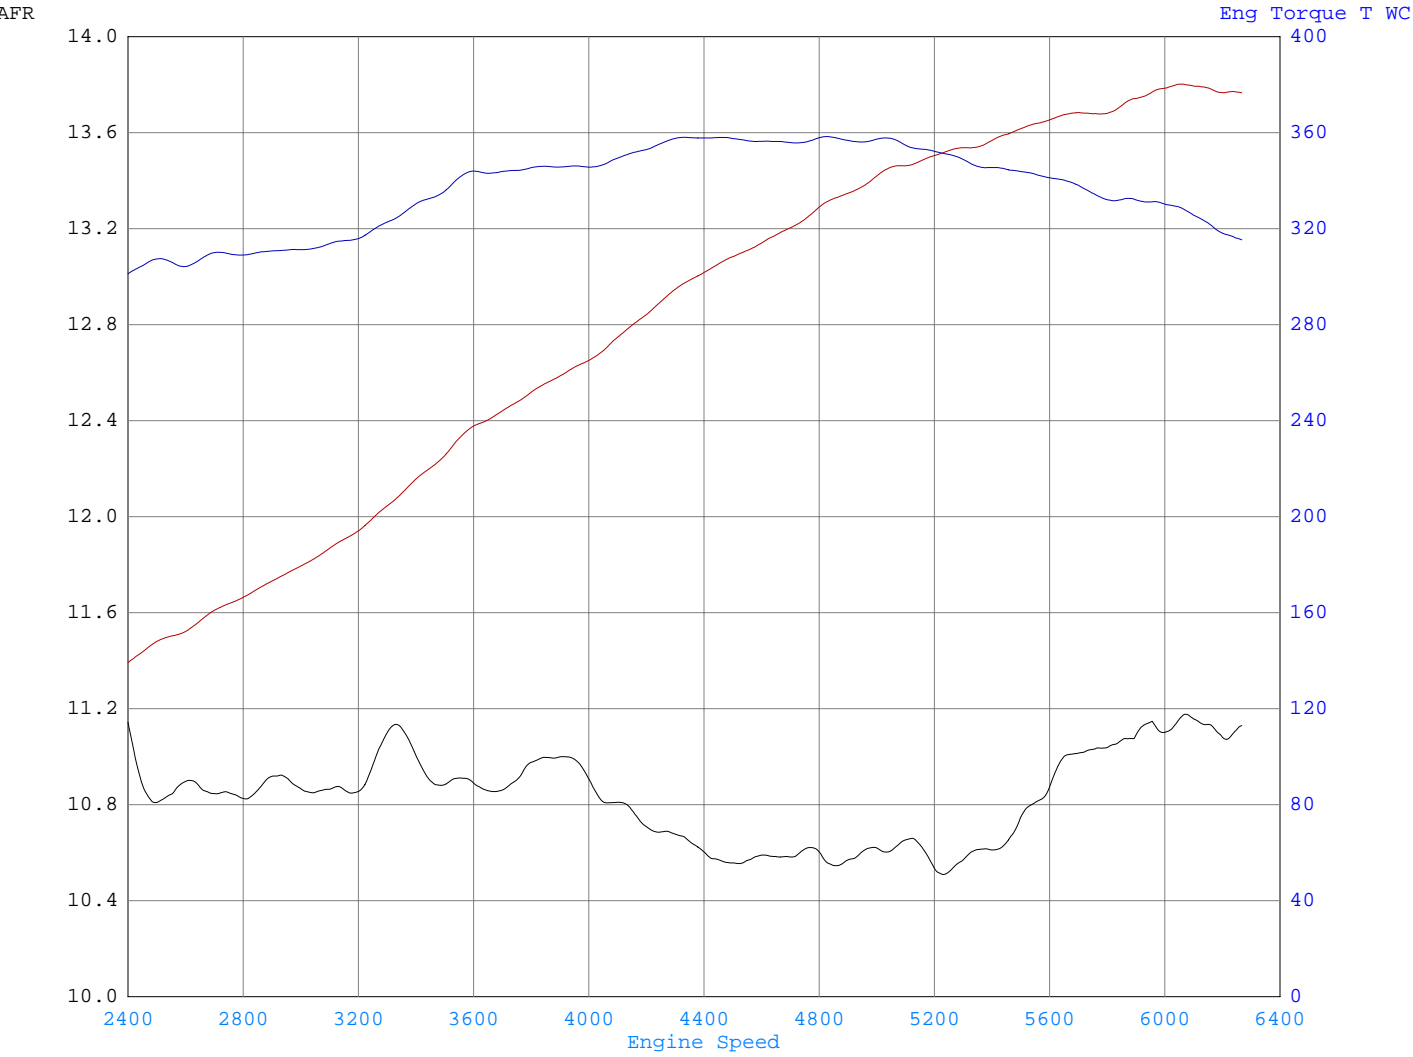

Mustang Dynamometer Test Report

Updates, Documentation & More At
www.MustangDyne.com
Or Call 1-330-963-5400

Enhanced Street Performance, Inc.

12 Beverly Drive,
Sterling, MA 01564
Phone: 1-888-AWD-DYNO / (978) 422-7273 - Fax: (978) 422-7202 /

Date Printed : 2011/05/14 Filter Mode : FIR
Time Printed : 10:49:26 Filter Value : 15

Run#	License	Owner	Acquired	Test Comments
1	curlee	curlee,	05/14 10:41:14	
2	curlee	curlee,	05/14 10:46:02	
3				

	Min			Max			Avg		
Channel / Run	1	2	3	1	2	3	1	2	3
Eng Torque T WC (Ft-Lb)	-4	301		363	358		313	336	
Eng Power T WC (HP)	-5	139		386	380		274	288	
AFR (Ratio)	10.7	10.5		15.3	11.2		11.3	10.8	