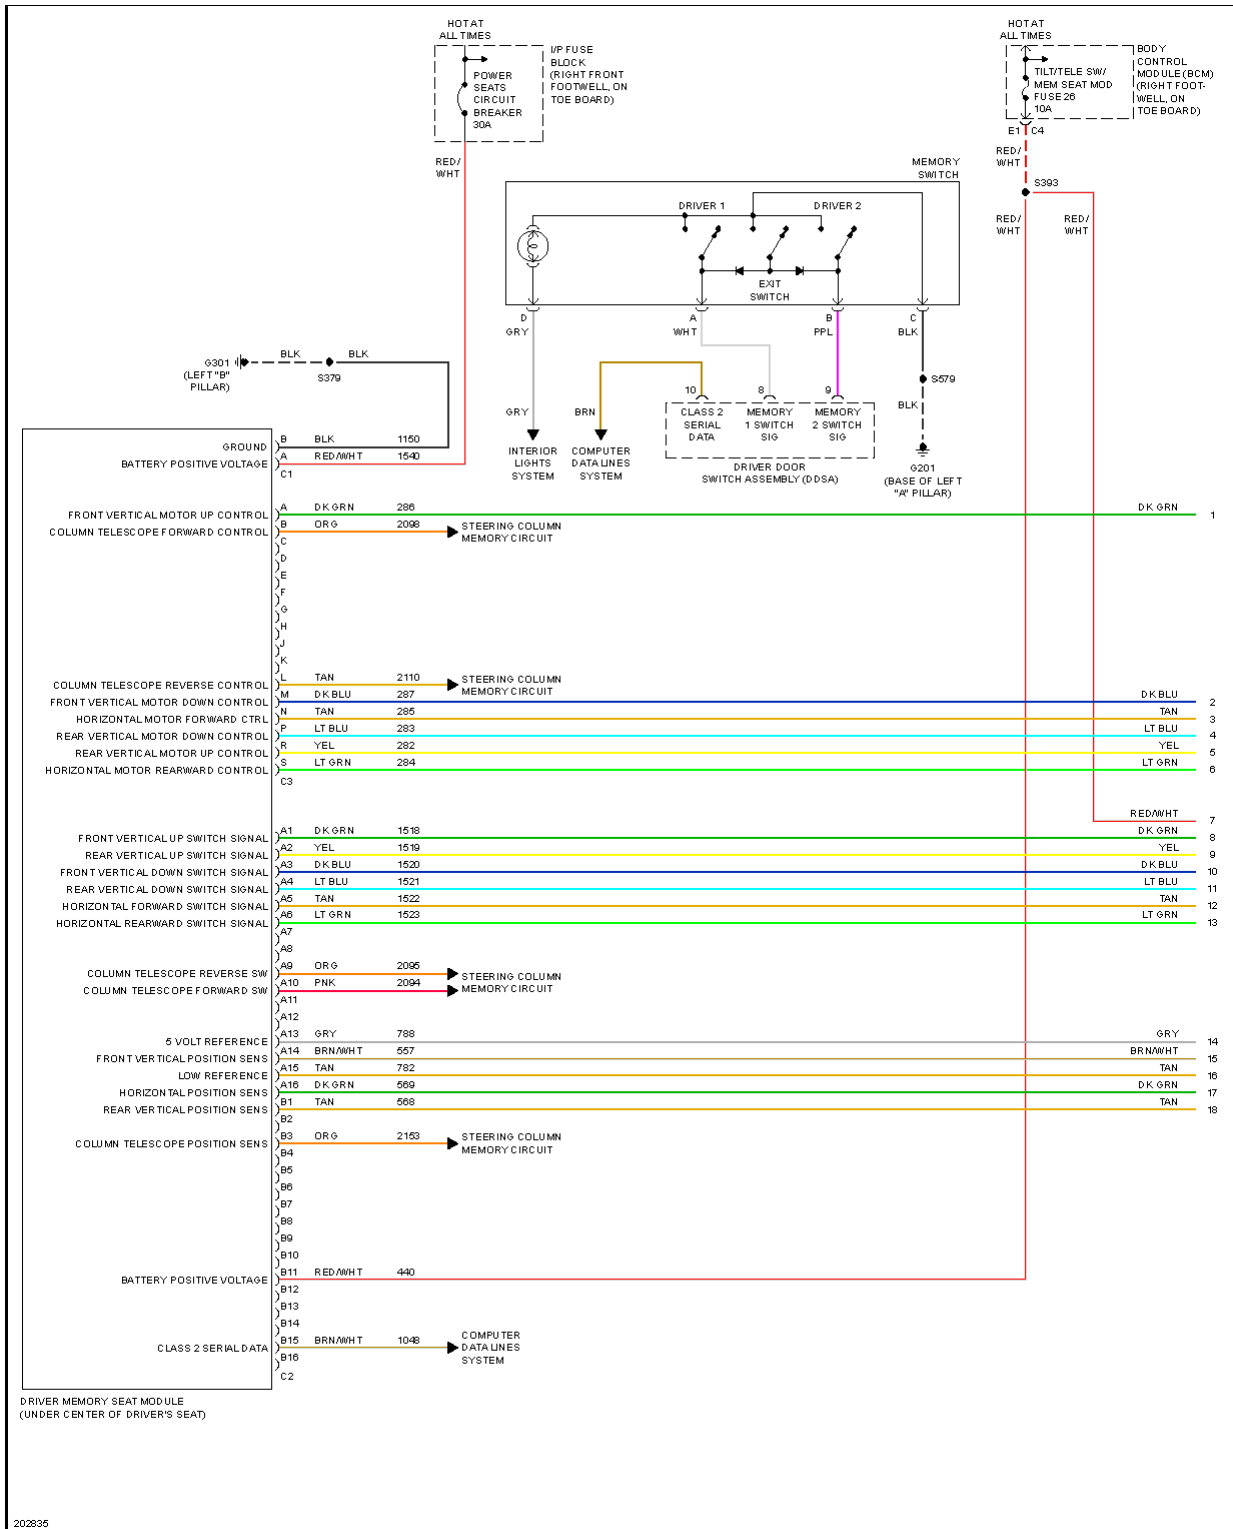

Fig. 36: Instrument Cluster Circuit (1 of 2)

2005 Chevrolet Corvette

2005 SYSTEM WIRING DIAGRAMS Chevrolet - Corvette

Fig. 37: Instrument Cluster Circuit (2 of 2)

Fig. 38: Courtesy Lamps Circuit

2005 Chevrolet Corvette

2005 SYSTEM WIRING DIAGRAMS Chevrolet - Corvette

Fig. 40: Driver's Memory Seat Circuit (1 of 2)

Fig. 41: Driver's Memory Seat Circuit (2 of 2)

2005 Chevrolet Corvette

2005 SYSTEM WIRING DIAGRAMS Chevrolet - Corvette

Fig. 42: Memory Mirrors Circuit

2005 Chevrolet Corvette

2005 SYSTEM WIRING DIAGRAMS Chevrolet - Corvette

Fig. 43: Steering Column Memory Circuit

Fig. 44: Navigation Circuit

2005 Chevrolet Corvette

2005 SYSTEM WIRING DIAGRAMS Chevrolet - Corvette