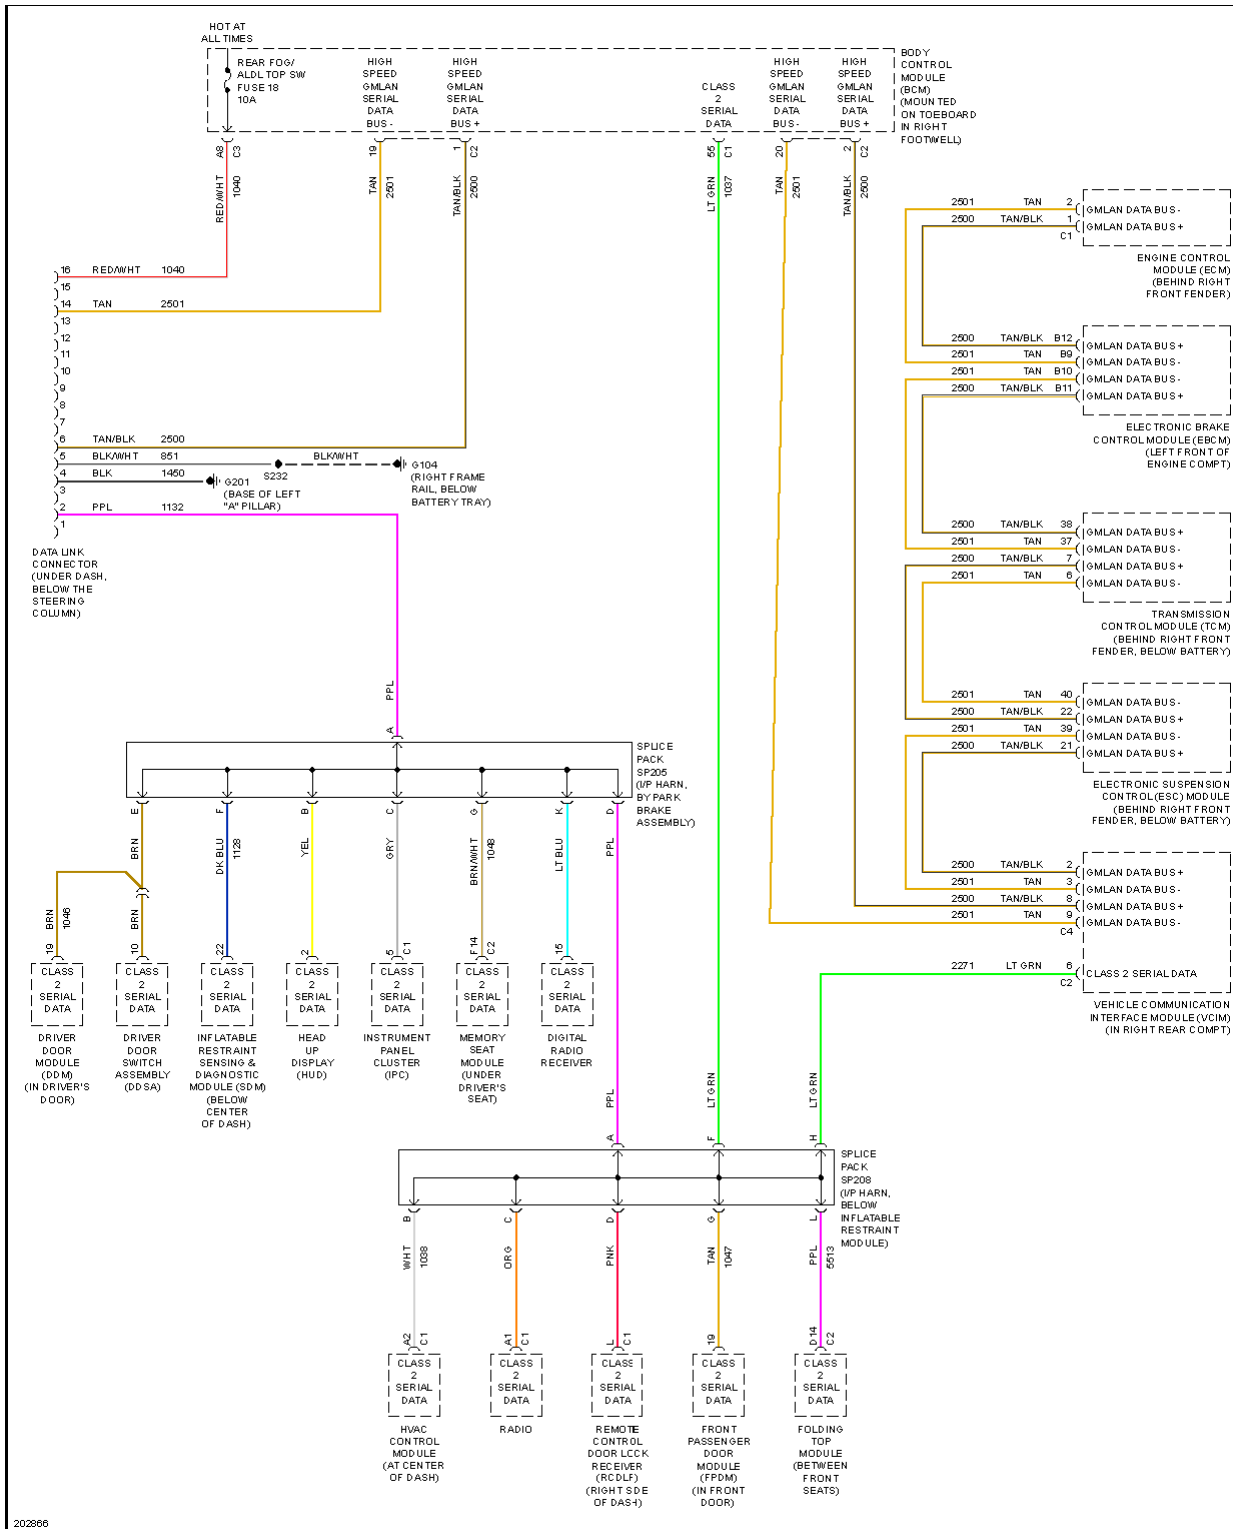

2005 Chevrolet Corvette

2005 SYSTEM WIRING DIAGRAMS Chevrolet - Corvette

Fig. 11: Body Control Modules Circuit (4 of 4)

Fig. 12: Computer Data Lines Circuit

Fig. 13: Cooling Fan Circuit

2005 Chevrolet Corvette

2005 SYSTEM WIRING DIAGRAMS Chevrolet - Corvette

Fig. 14: Cruise Control Circuit, A/T

2005 Chevrolet Corvette

2005 SYSTEM WIRING DIAGRAMS Chevrolet - Corvette

Fig. 15: Cruise Control Circuit, M/T

Fig. 16: Defoggers Circuit