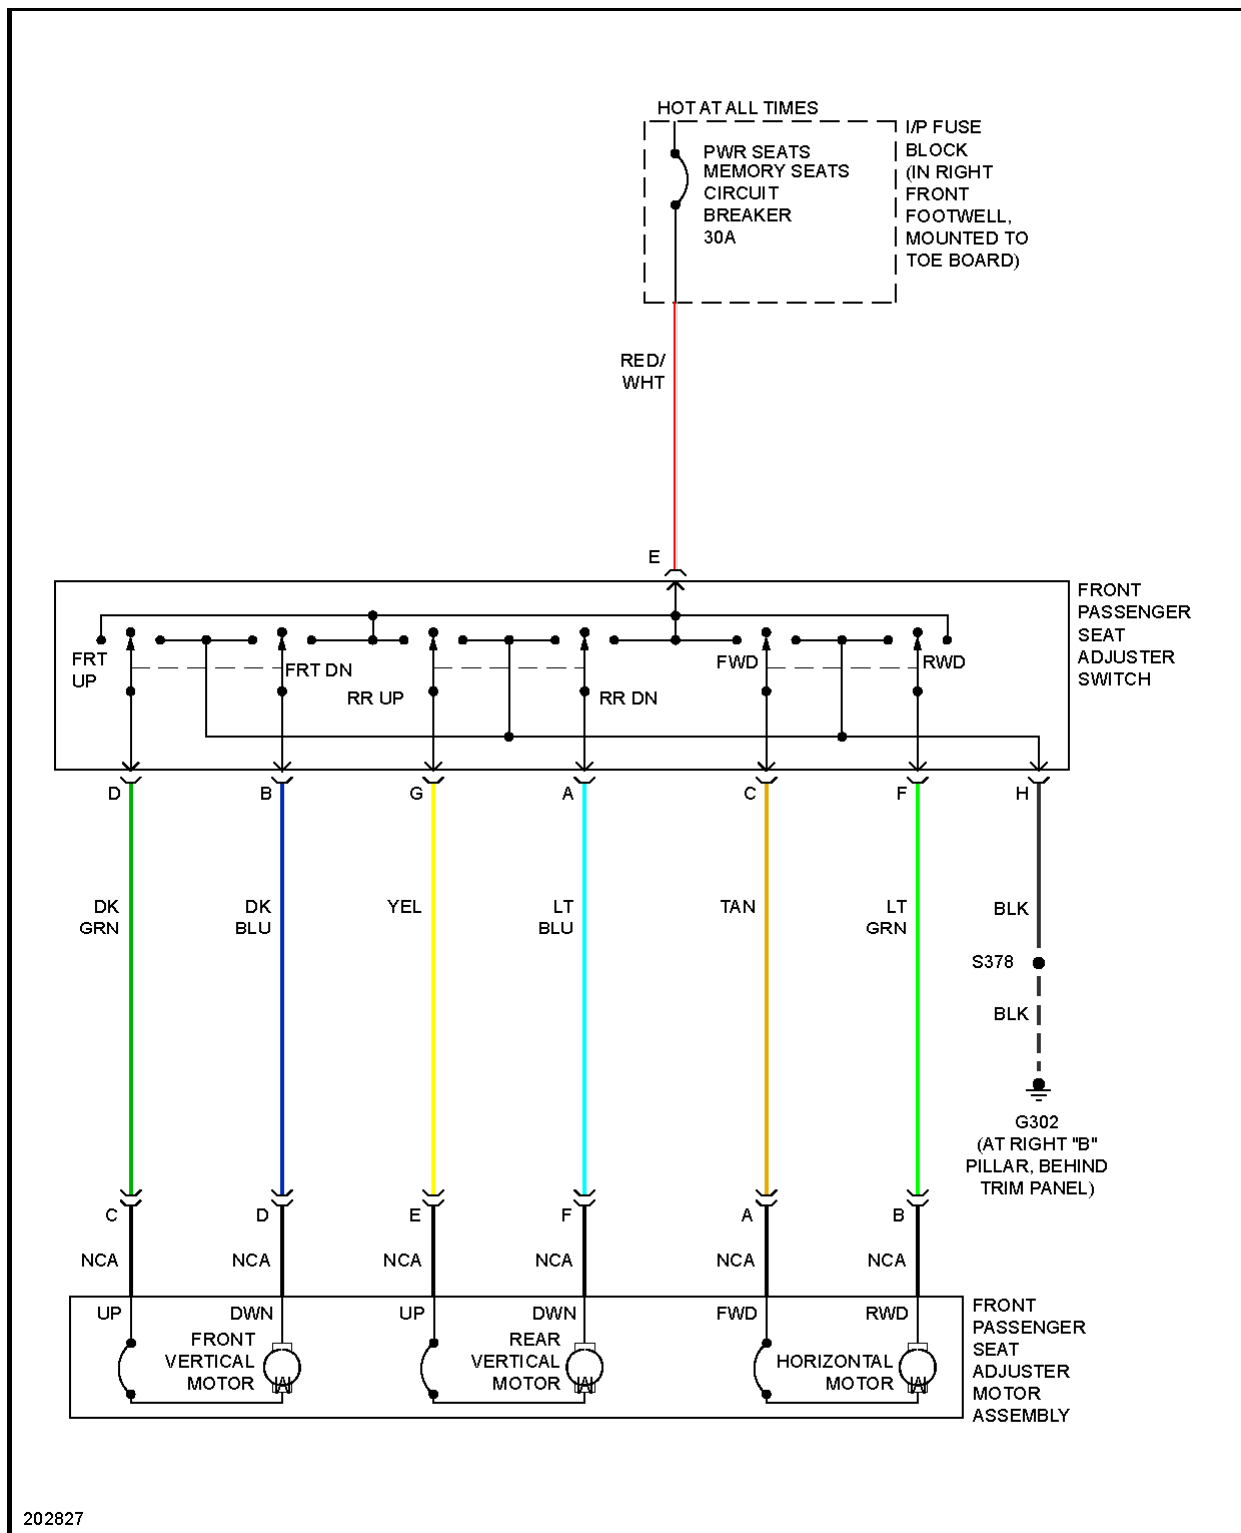

Fig. 49: Automatic Day/Night Mirror Circuit

2005 Chevrolet Corvette

2005 SYSTEM WIRING DIAGRAMS Chevrolet - Corvette

Fig. 50: Power Mirror Circuit

2005 Chevrolet Corvette

2005 SYSTEM WIRING DIAGRAMS Chevrolet - Corvette

Fig. 51: Driver Seat Circuit

2005 Chevrolet Corvette

2005 SYSTEM WIRING DIAGRAMS Chevrolet - Corvette

Fig. 52: Heated Seats Circuit

2005 Chevrolet Corvette

2005 SYSTEM WIRING DIAGRAMS Chevrolet - Corvette

Fig. 53: Lumbar Circuit

Fig. 54: Passenger Seat Circuit

2005 Chevrolet Corvette

2005 SYSTEM WIRING DIAGRAMS Chevrolet - Corvette

Fig. 55: Convertible Top Circuit, W/ Manual Top

2005 Chevrolet Corvette

2005 SYSTEM WIRING DIAGRAMS Chevrolet - Corvette