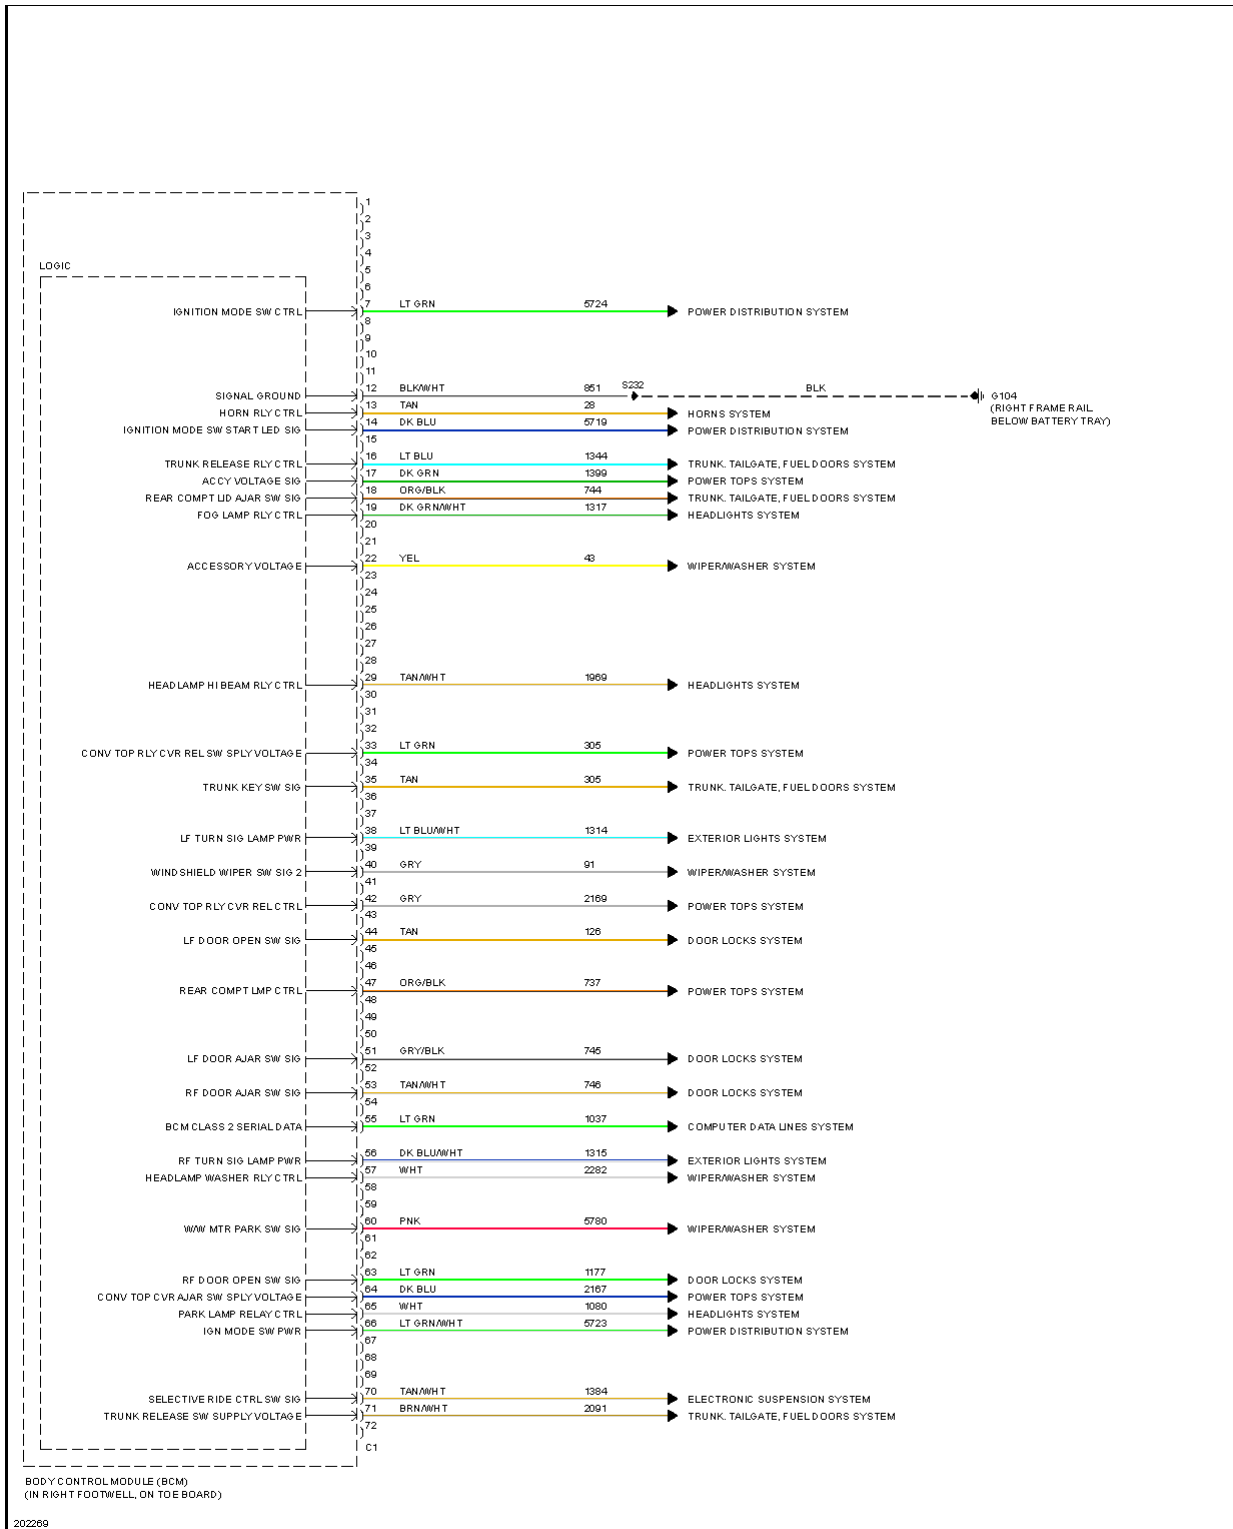

Fig. 4: Anti-lock Brakes Circuit (1 of 2)

2005 Chevrolet Corvette

2005 SYSTEM WIRING DIAGRAMS Chevrolet - Corvette

Fig. 5: Anti-lock Brakes Circuit (2 of 2)

2005 Chevrolet Corvette

2005 SYSTEM WIRING DIAGRAMS Chevrolet - Corvette

Fig. 6: Forced Entry Circuit (1 of 2)

Fig. 7: Forced Entry Circuit (2 of 2)

2005 Chevrolet Corvette

2005 SYSTEM WIRING DIAGRAMS Chevrolet - Corvette

Fig. 8: Body Control Modules Circuit (1 of 4)

2005 Chevrolet Corvette