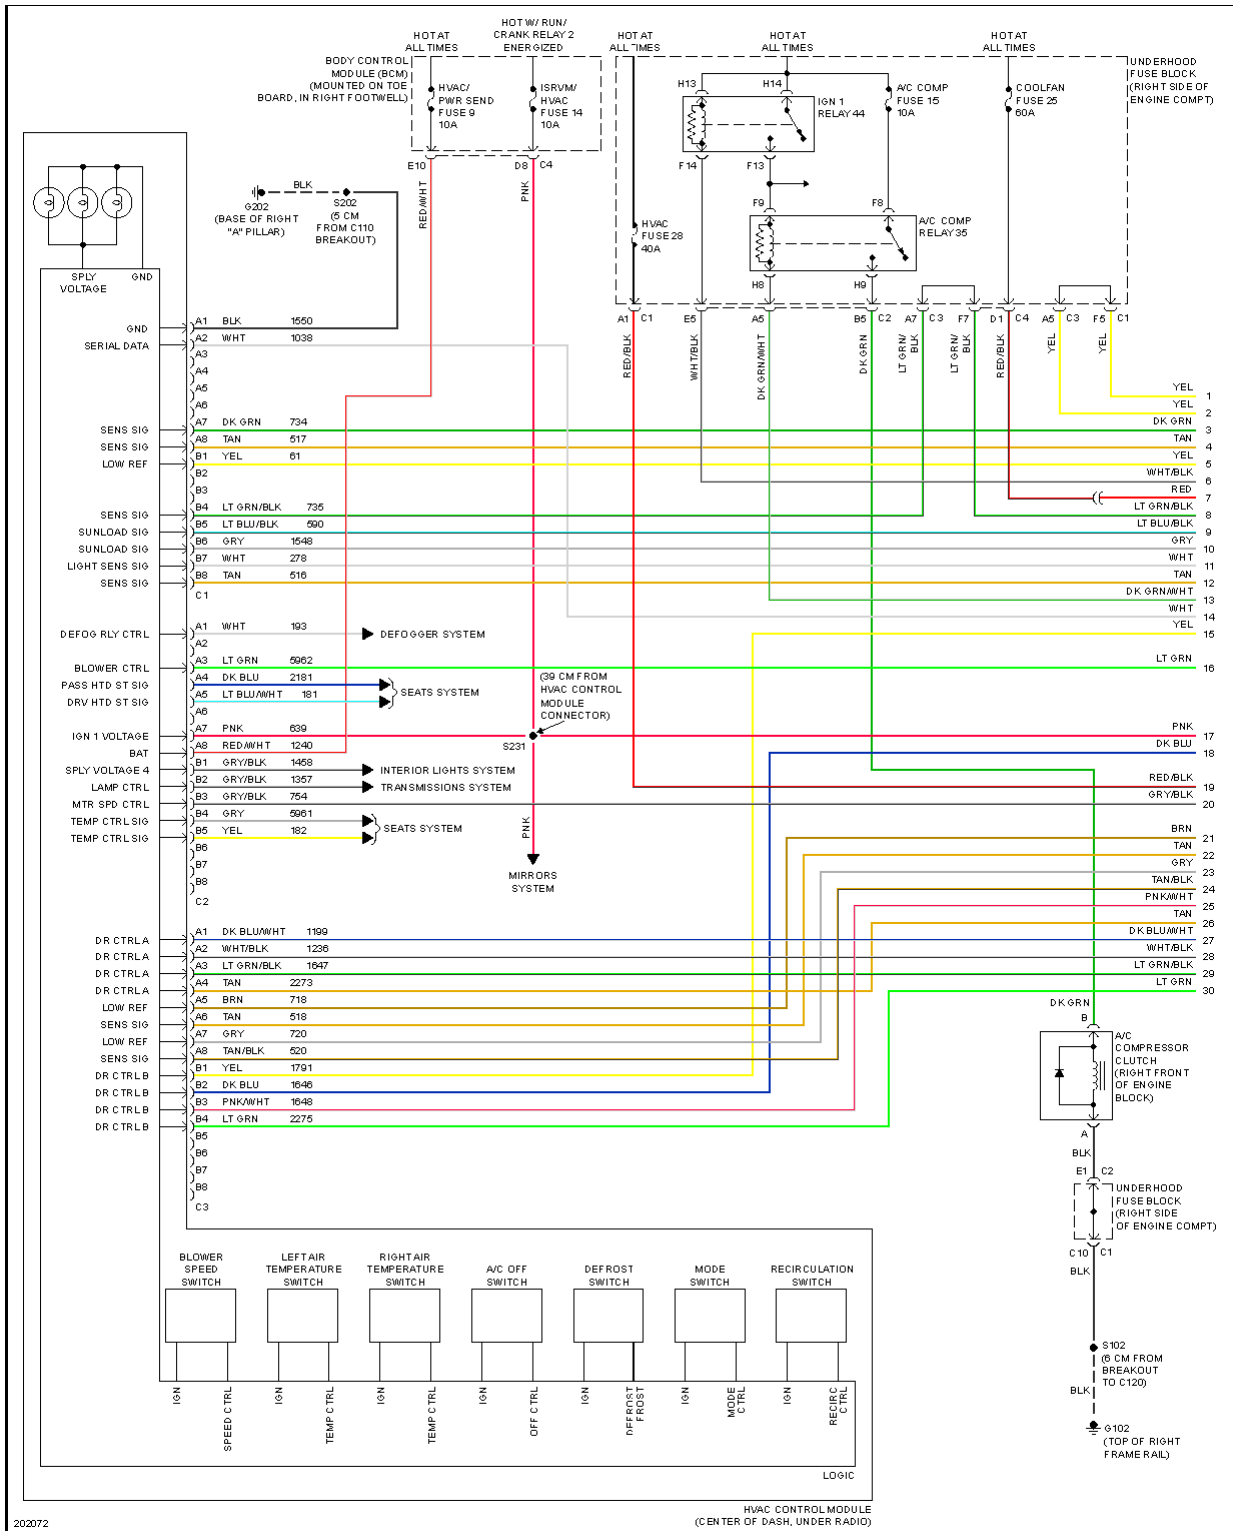

2005 Chevrolet Corvette

2005 SYSTEM WIRING DIAGRAMS Chevrolet - Corvette

Fig. 1: Automatic A/C Circuit (1 of 2)

Fig. 2: Automatic A/C Circuit (2 of 2)

Fig. 3: Compressor Circuit

2005 Chevrolet Corvette

2005 SYSTEM WIRING DIAGRAMS Chevrolet - Corvette

Fig. 4: Anti-lock Brakes Circuit (1 of 2)

2005 Chevrolet Corvette

2005 SYSTEM WIRING DIAGRAMS Chevrolet - Corvette

Fig. 5: Anti-lock Brakes Circuit (2 of 2)

2005 Chevrolet Corvette

2005 SYSTEM WIRING DIAGRAMS Chevrolet - Corvette