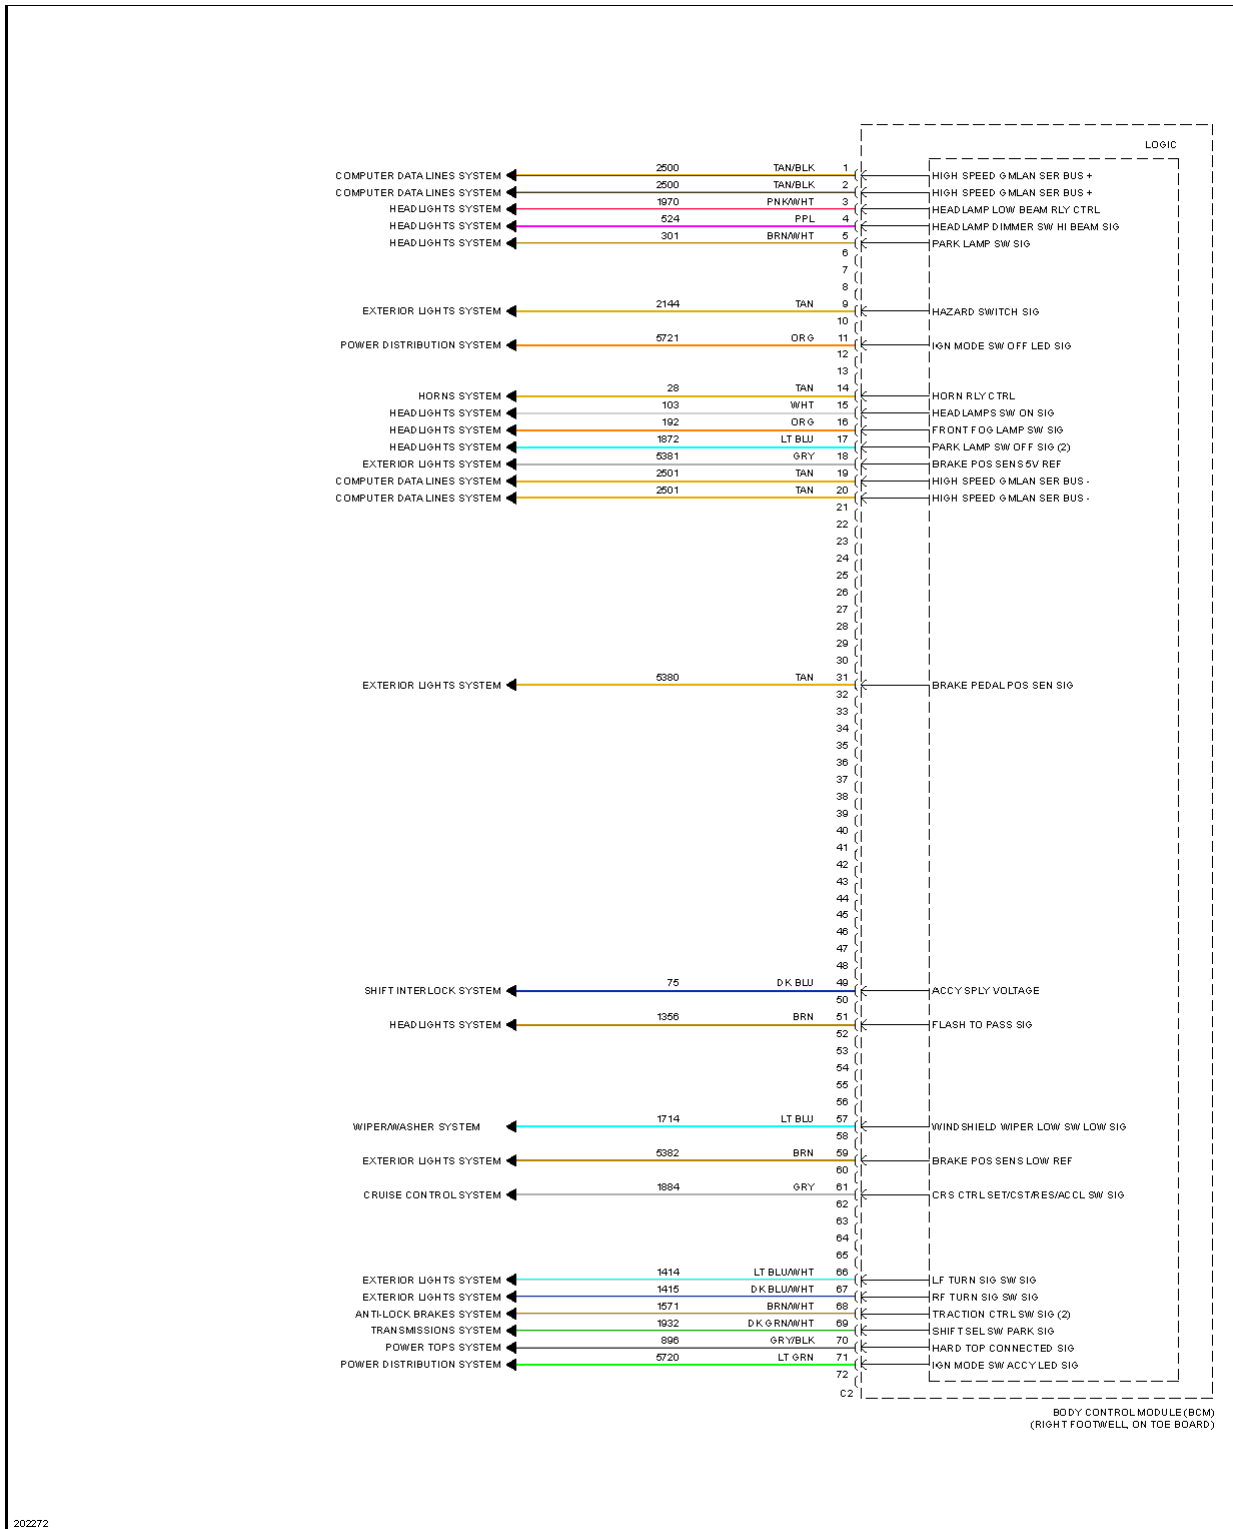

2005 Chevrolet Corvette

2005 SYSTEM WIRING DIAGRAMS Chevrolet - Corvette

Fig. 11: Body Control Modules Circuit (4 of 4)

Fig. 12: Computer Data Lines Circuit

Fig. 13: Cooling Fan Circuit

2005 Chevrolet Corvette

2005 SYSTEM WIRING DIAGRAMS Chevrolet - Corvette

Fig. 14: Cruise Control Circuit, A/T

2005 Chevrolet Corvette

2005 SYSTEM WIRING DIAGRAMS Chevrolet - Corvette

Fig. 15: Cruise Control Circuit, M/T

Fig. 16: Defoggers Circuit