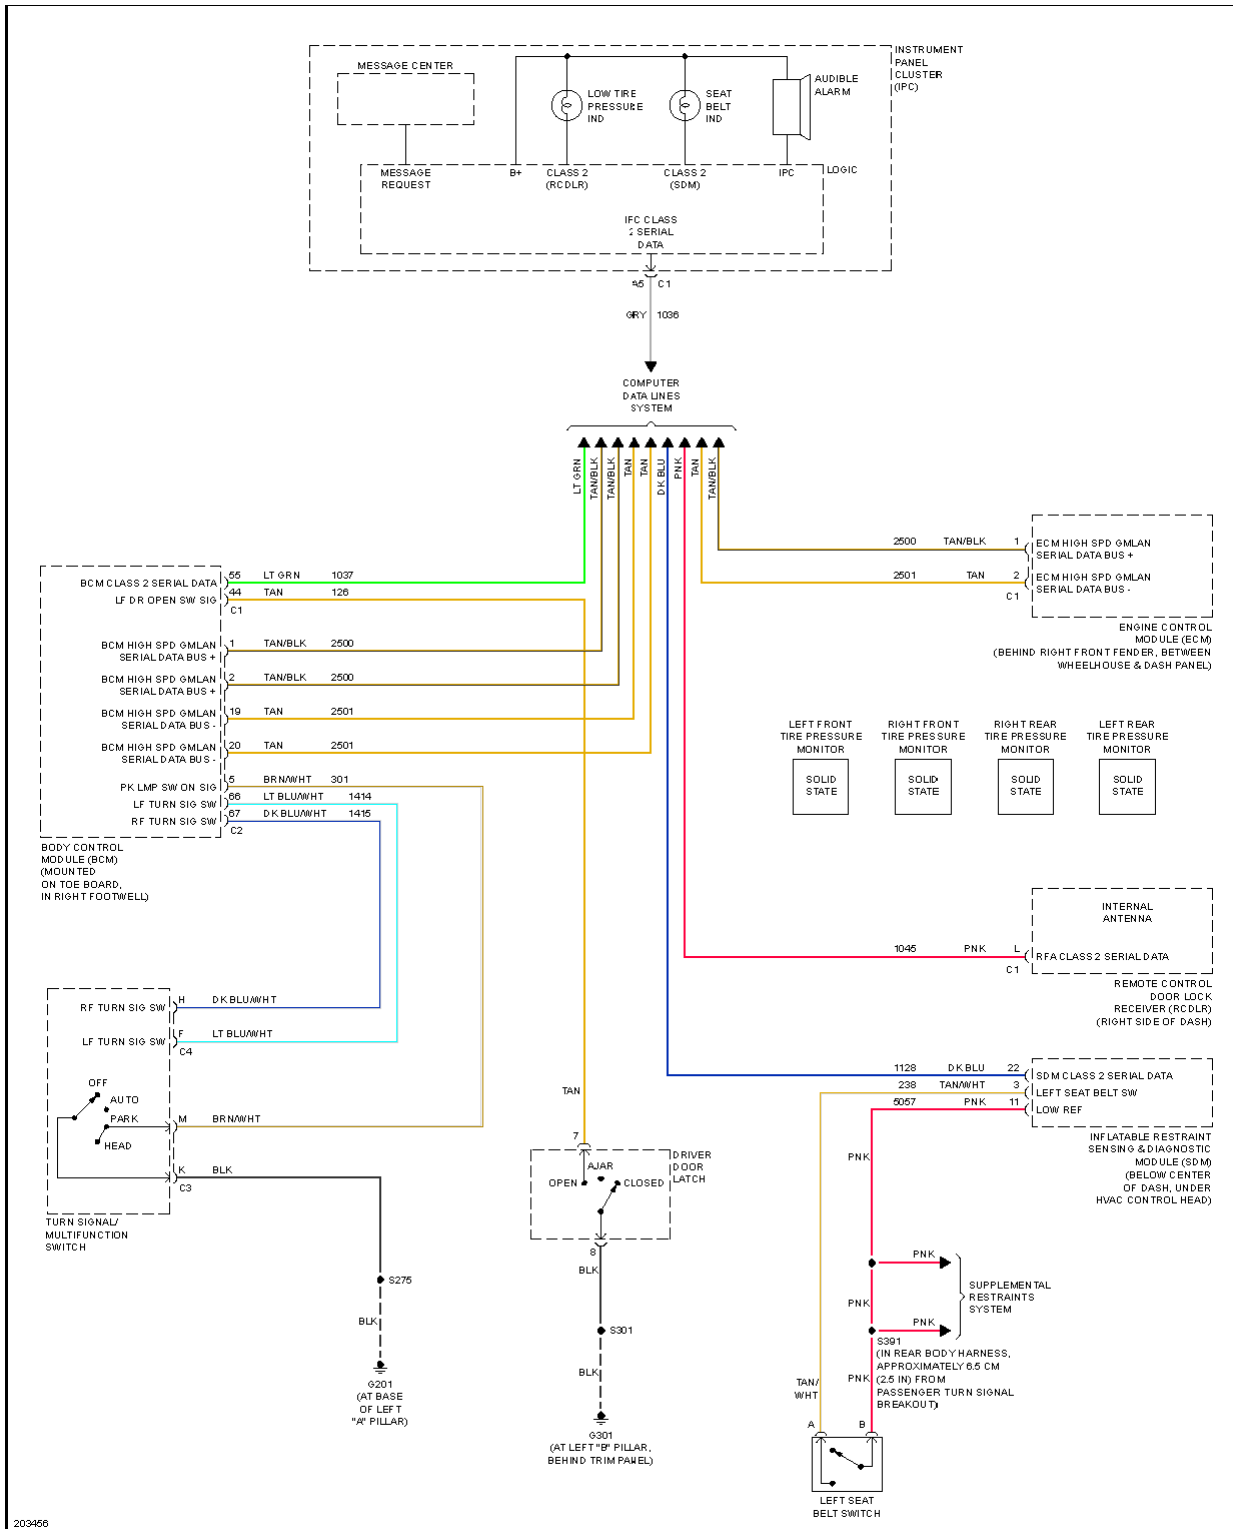

2005 Chevrolet Corvette

2005 SYSTEM WIRING DIAGRAMS Chevrolet - Corvette

Fig. 66: Supplemental Restraints Circuit (2 of 2)

Fig. 67: A/T Circuit

2005 Chevrolet Corvette

2005 SYSTEM WIRING DIAGRAMS Chevrolet - Corvette

Fig. 68: M/T Circuit

2005 Chevrolet Corvette

2005 SYSTEM WIRING DIAGRAMS Chevrolet - Corvette

Fig. 69: Trunk, Tailgate, Fuel Door Circuit

2005 Chevrolet Corvette

2005 SYSTEM WIRING DIAGRAMS Chevrolet - Corvette

Fig. 70: Warning Systems Circuit

2005 Chevrolet Corvette

2005 SYSTEM WIRING DIAGRAMS Chevrolet - Corvette

Fig. 71: Wiper/Washer Circuit (1 of 2)

2005 Chevrolet Corvette

2005 SYSTEM WIRING DIAGRAMS Chevrolet - Corvette