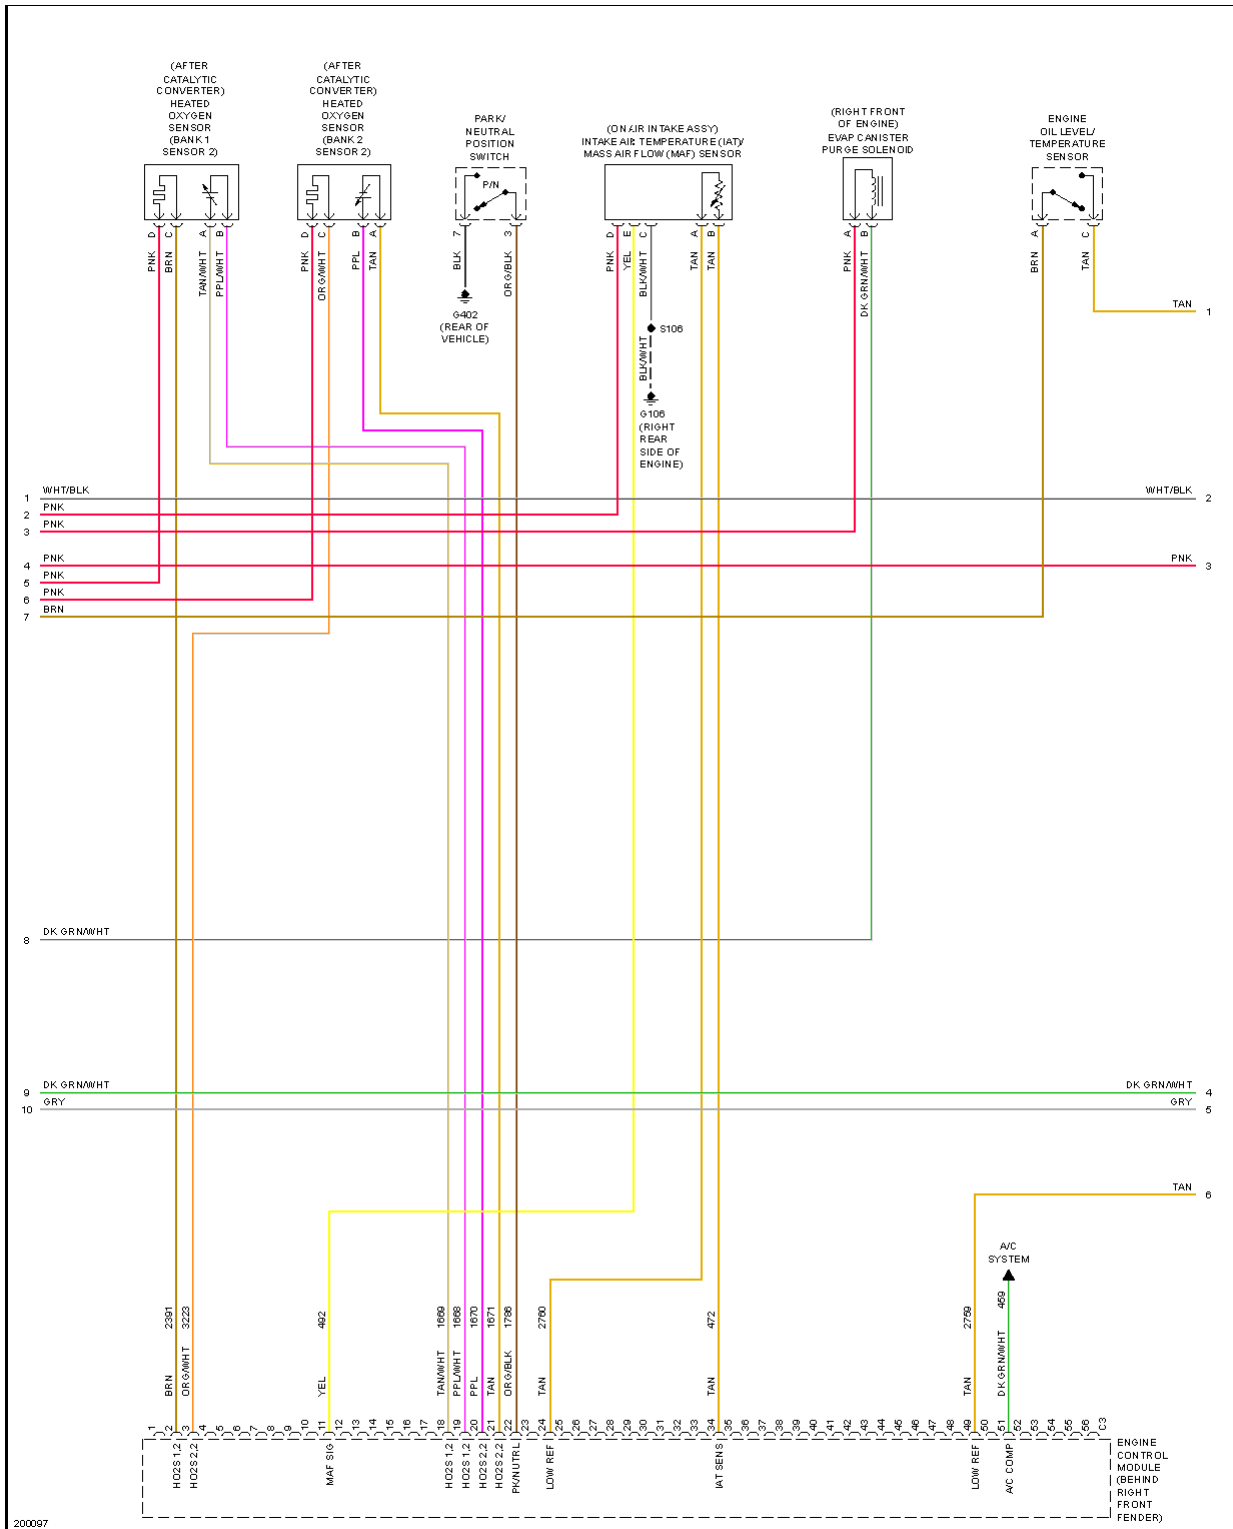

2005 SYSTEM WIRING DIAGRAMS Chevrolet - Corvette

Fig. 14: Cruise Control Circuit, A/T

2005 Chevrolet Corvette

2005 SYSTEM WIRING DIAGRAMS Chevrolet - Corvette

Fig. 15: Cruise Control Circuit, M/T

Fig. 16: Defoggers Circuit

2005 Chevrolet Corvette

2005 SYSTEM WIRING DIAGRAMS Chevrolet - Corvette

Fig. 17: Electronic Power Steering Circuit

Fig. 18: Electronic Suspension Circuit

2005 Chevrolet Corvette

2005 SYSTEM WIRING DIAGRAMS Chevrolet - Corvette

Fig. 19: 6.0L VIN U, Engine Performance Circuit, A/T (1 of 4)

2005 Chevrolet Corvette

2005 SYSTEM WIRING DIAGRAMS Chevrolet - Corvette

Fig. 20: 6.0L VIN U, Engine Performance Circuit, A/T (2 of 4)

2005 Chevrolet Corvette

2005 SYSTEM WIRING DIAGRAMS Chevrolet - Corvette

Fig. 21: 6.0L VIN U, Engine Performance Circuit, A/T (3 of 4)

2005 Chevrolet Corvette

2005 SYSTEM WIRING DIAGRAMS Chevrolet - Corvette

Fig. 22: 6.0L VIN U, Engine Performance Circuit, A/T (4 of 4)