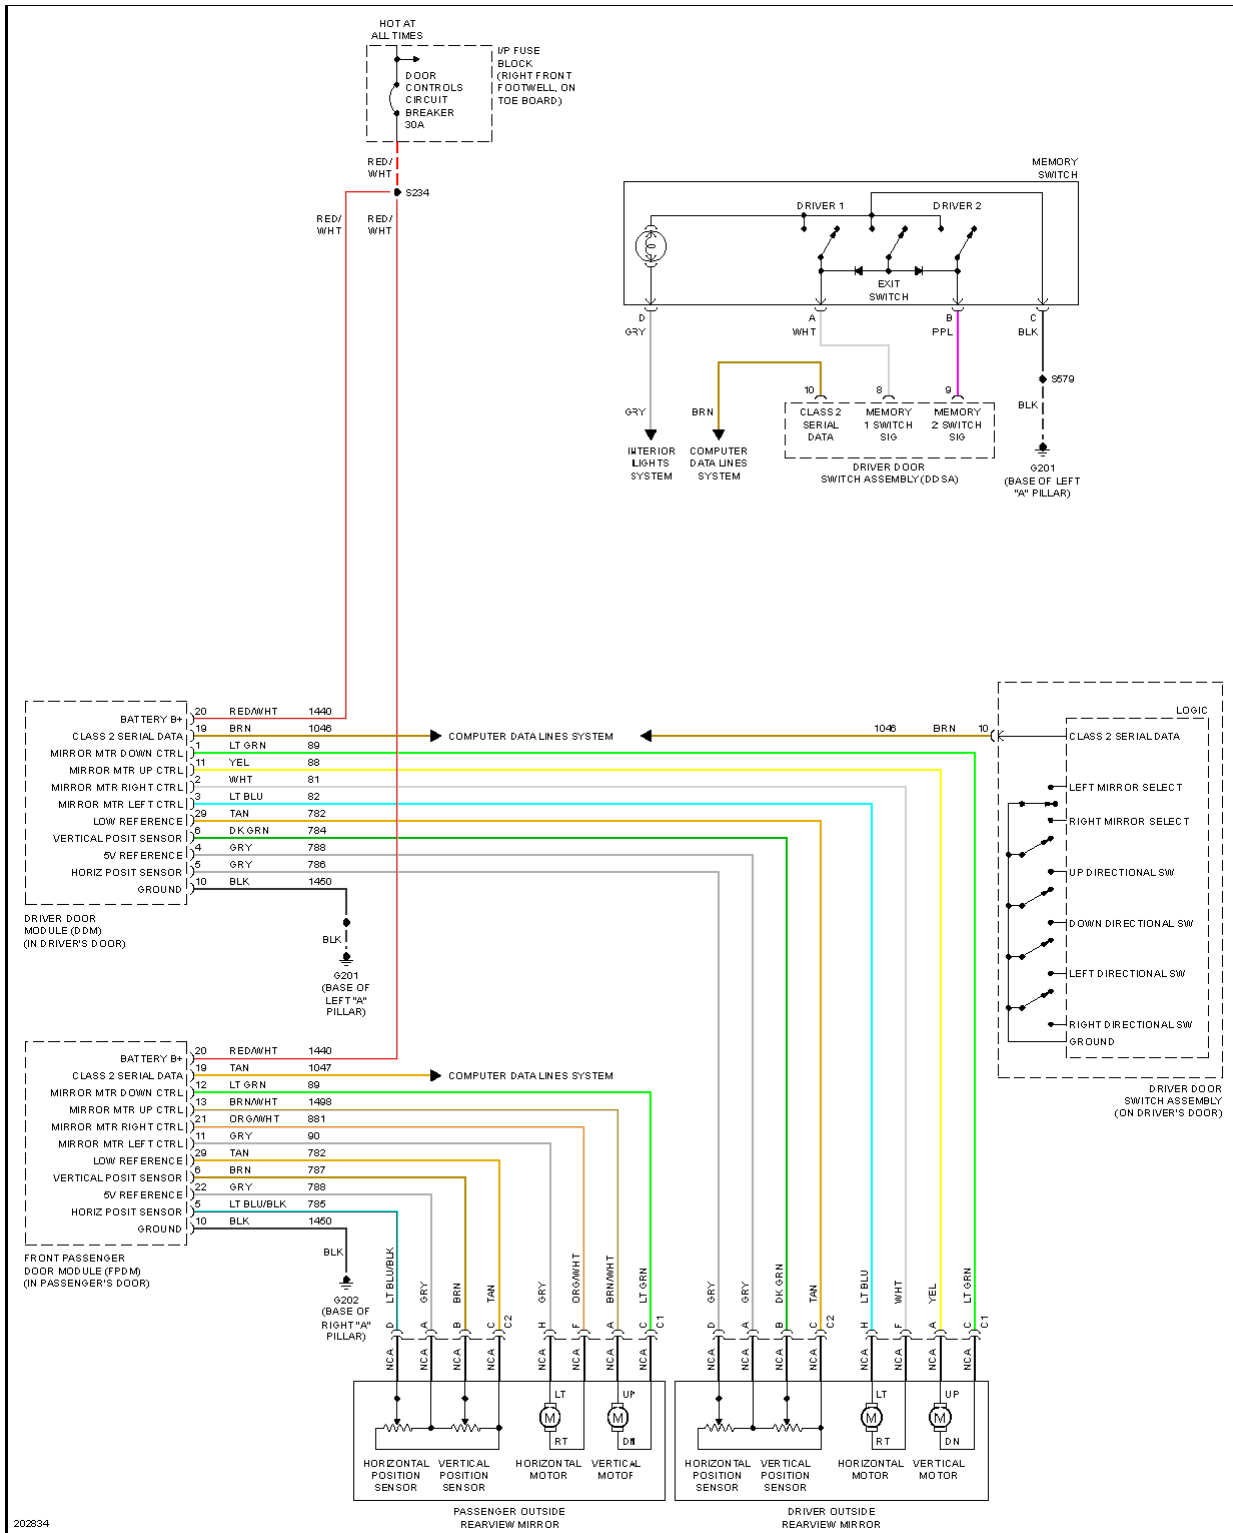

Fig. 36: Instrument Cluster Circuit (1 of 2)

2005 Chevrolet Corvette

2005 SYSTEM WIRING DIAGRAMS Chevrolet - Corvette

Fig. 37: Instrument Cluster Circuit (2 of 2)

Fig. 38: Courtesy Lamps Circuit

2005 Chevrolet Corvette

2005 SYSTEM WIRING DIAGRAMS Chevrolet - Corvette

Fig. 40: Driver's Memory Seat Circuit (1 of 2)

Fig. 41: Driver's Memory Seat Circuit (2 of 2)

2005 Chevrolet Corvette

2005 SYSTEM WIRING DIAGRAMS Chevrolet - Corvette

Fig. 42: Memory Mirrors Circuit

2005 Chevrolet Corvette

2005 SYSTEM WIRING DIAGRAMS Chevrolet - Corvette

Fig. 43: Steering Column Memory Circuit

Fig. 44: Navigation Circuit

2005 Chevrolet Corvette

2005 SYSTEM WIRING DIAGRAMS Chevrolet - Corvette