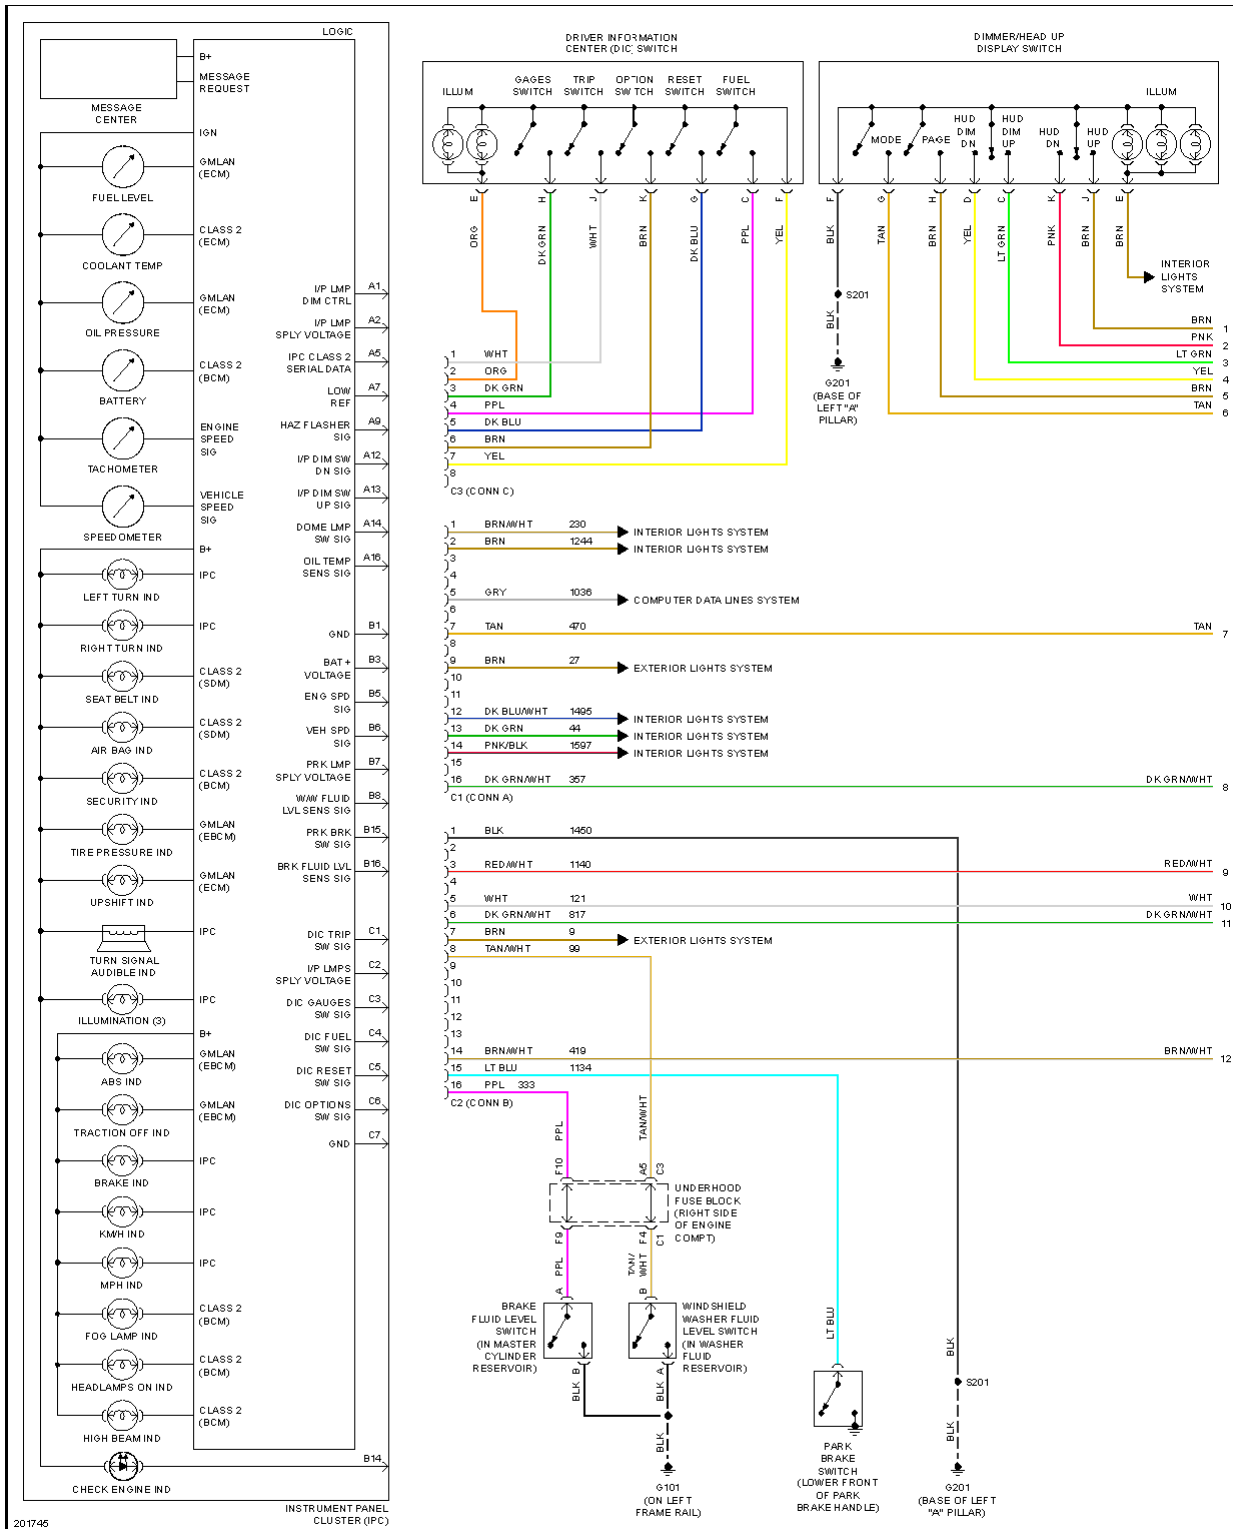

Fig. 27: Back Up Light Circuit

2005 Chevrolet Corvette

2005 SYSTEM WIRING DIAGRAMS Chevrolet - Corvette

Fig. 28: Exterior Lamps Circuit (1 of 2)

Fig. 29: Exterior Lamps Circuit (2 of 2)

2005 Chevrolet Corvette

2005 SYSTEM WIRING DIAGRAMS Chevrolet - Corvette

Fig. 30: Ground Distribution Circuit (1 of 4)

2005 Chevrolet Corvette

2005 SYSTEM WIRING DIAGRAMS Chevrolet - Corvette

Fig. 31: Ground Distribution Circuit (2 of 4)

Fig. 32: Ground Distribution Circuit (3 of 4)

Fig. 33: Ground Distribution Circuit (4 of 4)

2005 Chevrolet Corvette

2005 SYSTEM WIRING DIAGRAMS Chevrolet - Corvette

Fig. 34: Headlights Circuit

Fig. 35: Horn Circuit

Fig. 36: Instrument Cluster Circuit (1 of 2)

2005 Chevrolet Corvette

2005 SYSTEM WIRING DIAGRAMS Chevrolet - Corvette

Fig. 37: Instrument Cluster Circuit (2 of 2)

Fig. 38: Courtesy Lamps Circuit

2005 Chevrolet Corvette