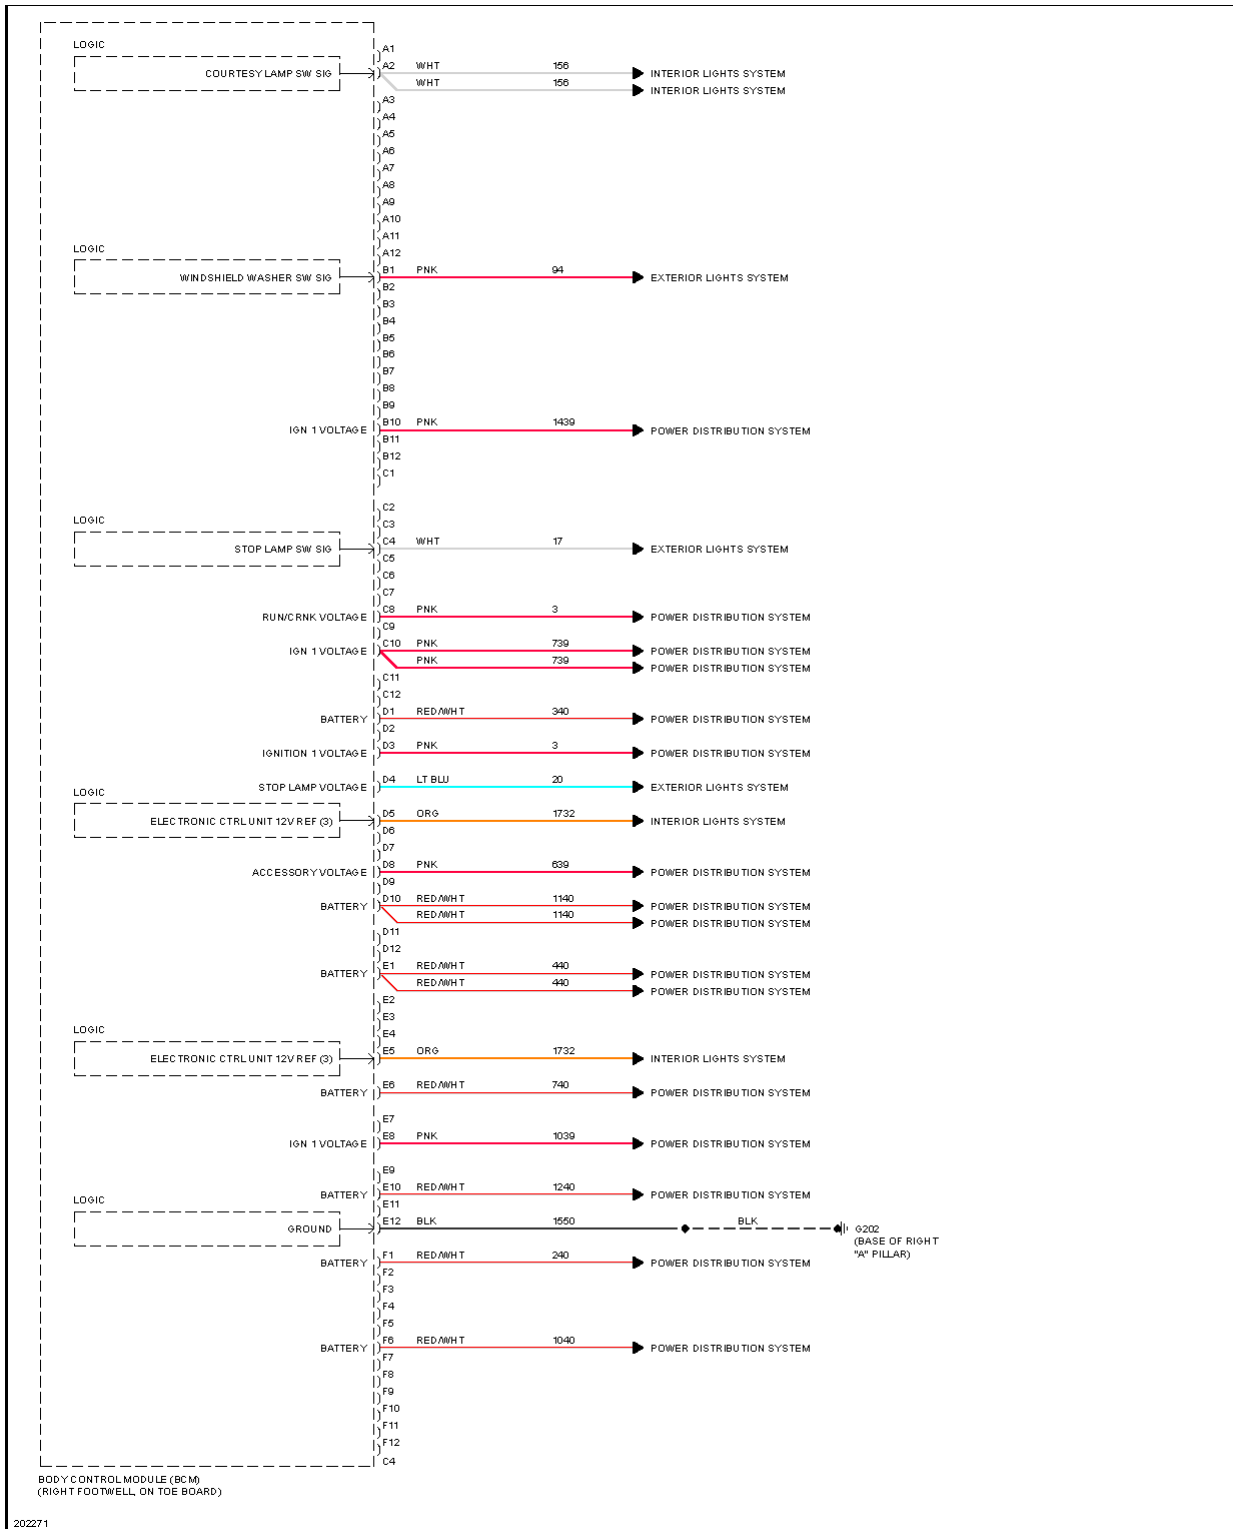

Fig. 6: Forced Entry Circuit (1 of 2)

Fig. 7: Forced Entry Circuit (2 of 2)

2005 Chevrolet Corvette

2005 SYSTEM WIRING DIAGRAMS Chevrolet - Corvette

Fig. 8: Body Control Modules Circuit (1 of 4)

2005 Chevrolet Corvette

2005 SYSTEM WIRING DIAGRAMS Chevrolet - Corvette

Fig. 9: Body Control Modules Circuit (2 of 4)

2005 Chevrolet Corvette

2005 SYSTEM WIRING DIAGRAMS Chevrolet - Corvette

Fig. 10: Body Control Modules Circuit (3 of 4)