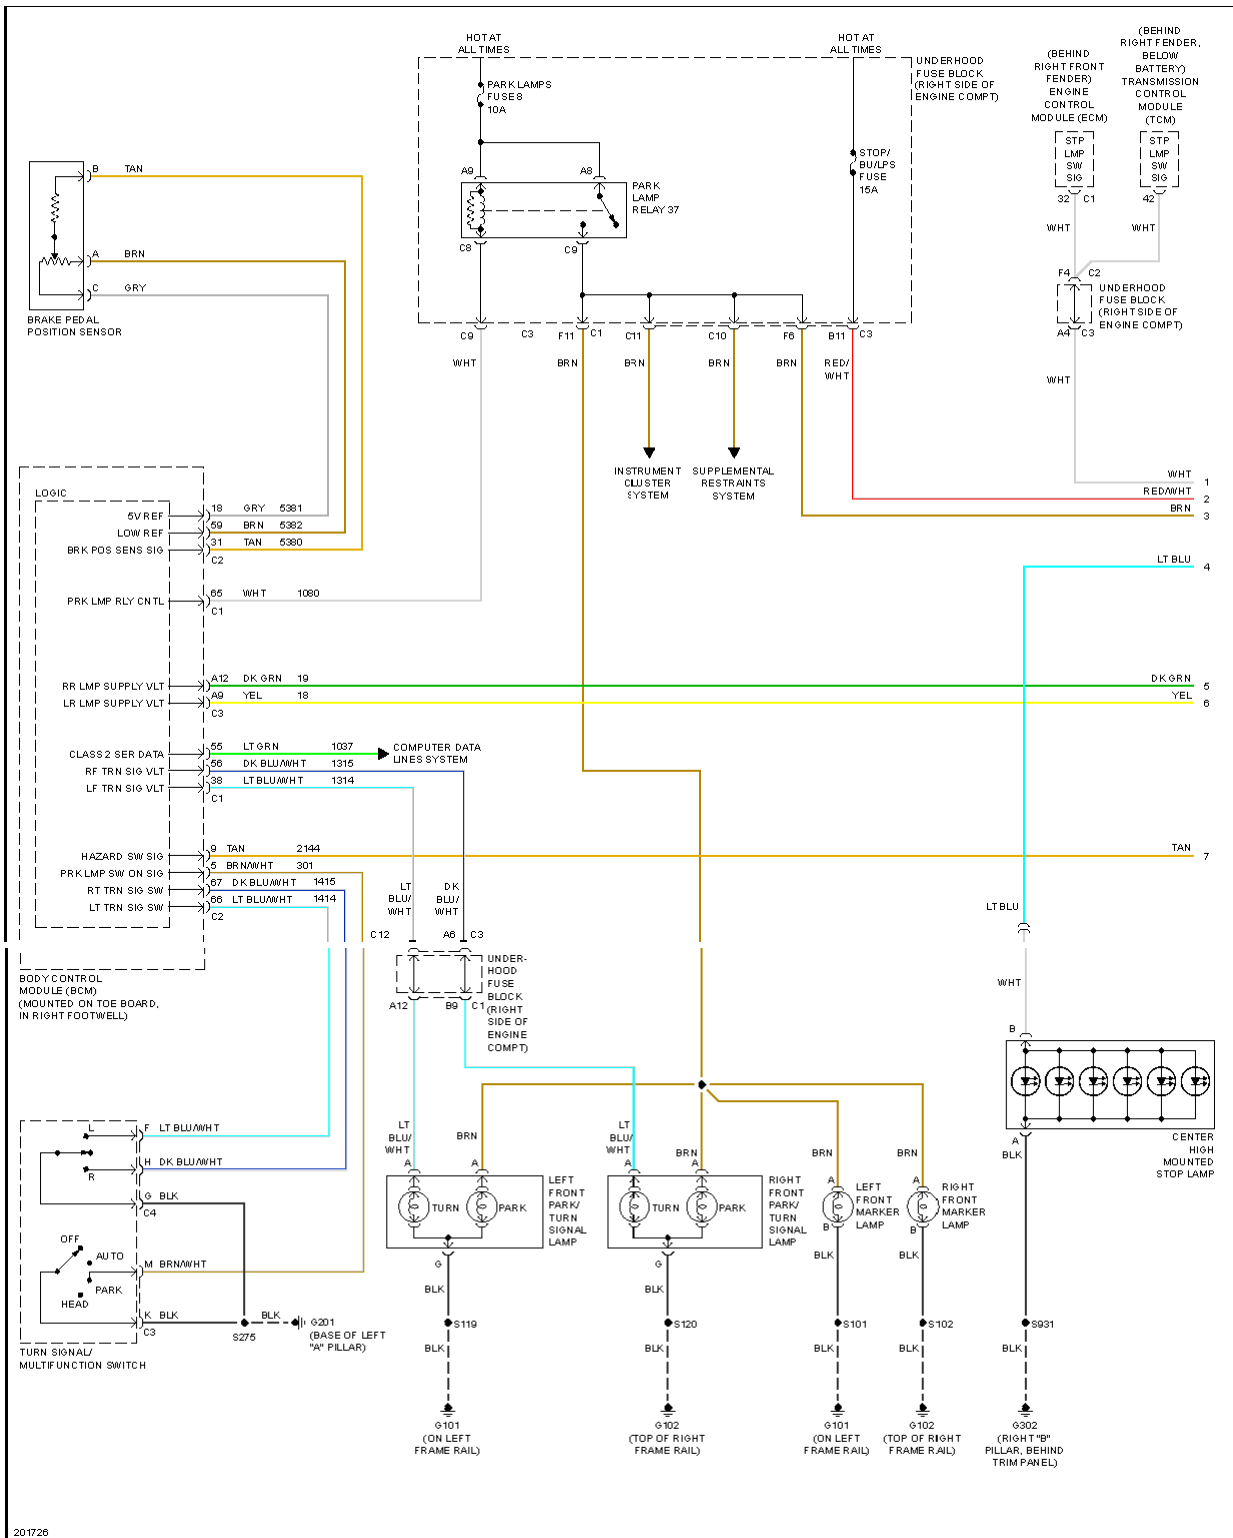

Fig. 27: Back Up Light Circuit

2005 Chevrolet Corvette

2005 SYSTEM WIRING DIAGRAMS Chevrolet - Corvette

Fig. 28: Exterior Lamps Circuit (1 of 2)

Fig. 29: Exterior Lamps Circuit (2 of 2)

2005 Chevrolet Corvette