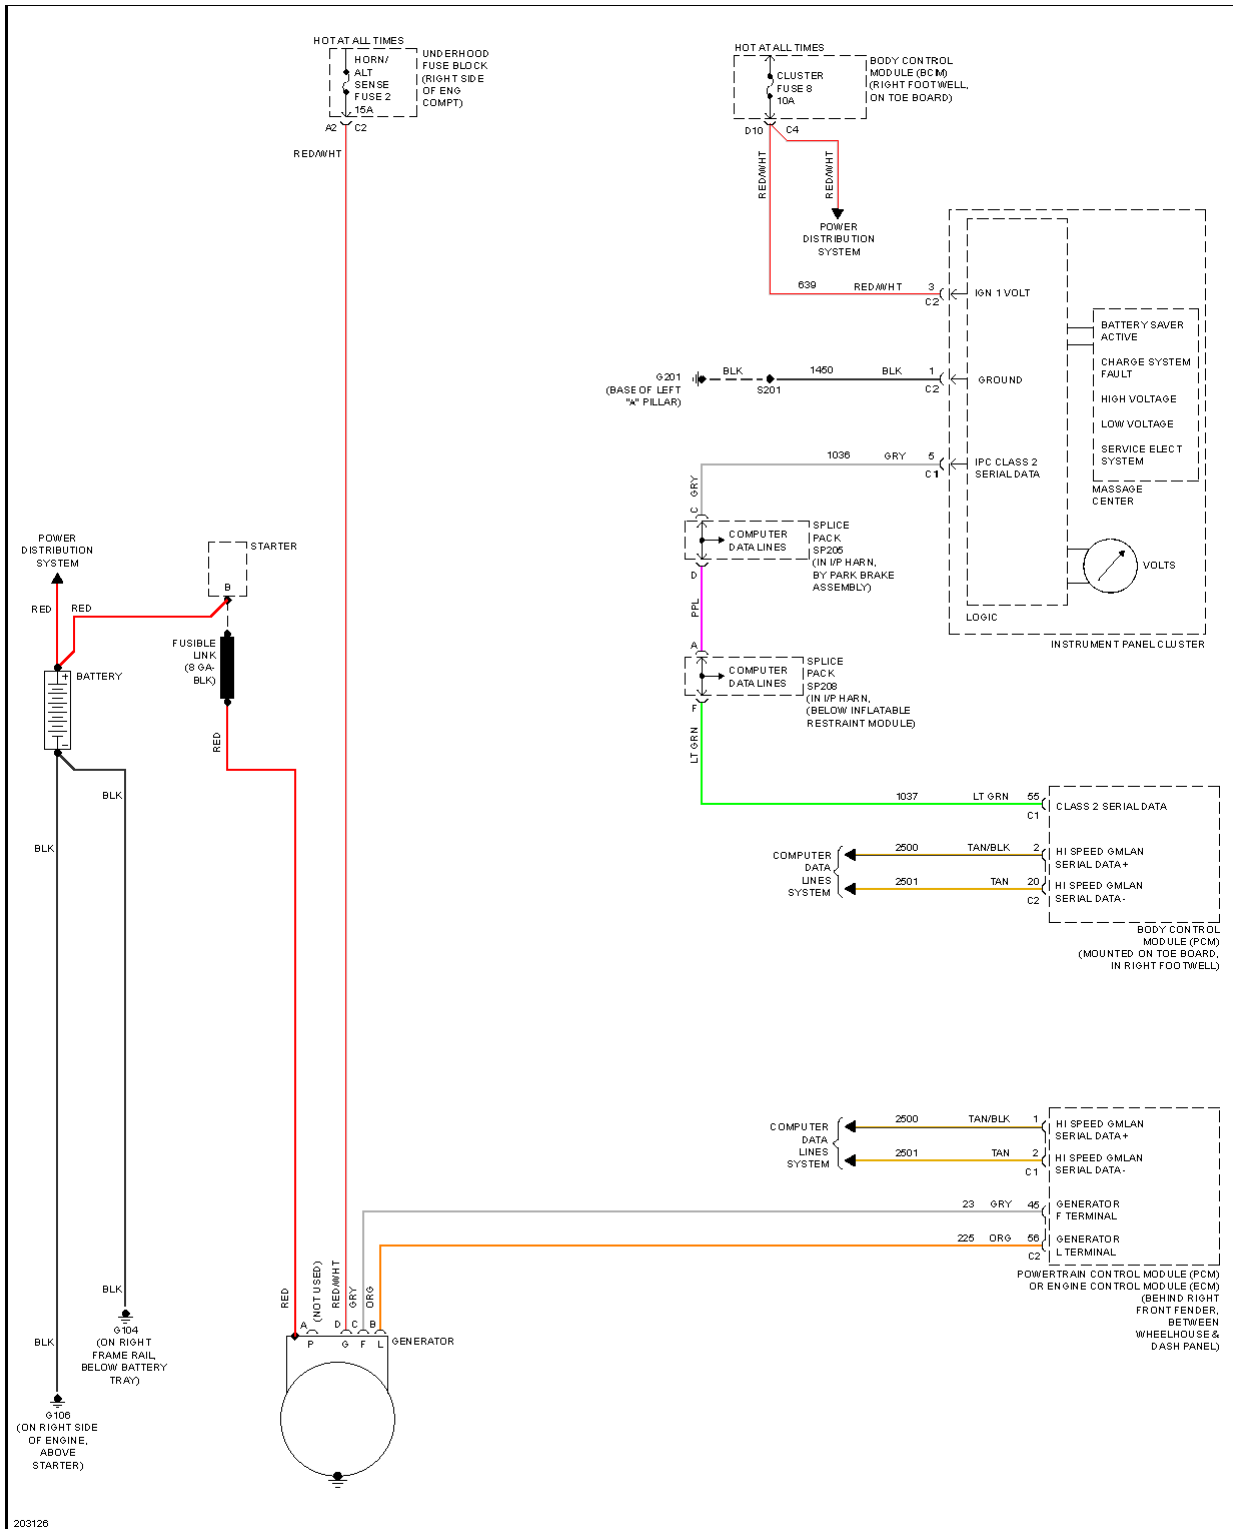

Fig. 56: Convertible Top Circuit, W/ Power Top (1 of 2)

2005 Chevrolet Corvette

2005 SYSTEM WIRING DIAGRAMS Chevrolet - Corvette

Fig. 57: Convertible Top Circuit, W/ Power Top (2 of 2)

Fig. 58: Power Windows Circuit

2005 Chevrolet Corvette

2005 SYSTEM WIRING DIAGRAMS Chevrolet - Corvette

Fig. 60: Premium Sound Radio Circuit

Fig. 61: Satellite Radio Circuit

Fig. 62: Shift Interlock Circuit

2005 Chevrolet Corvette

2005 SYSTEM WIRING DIAGRAMS Chevrolet - Corvette

Fig. 63: Charging Circuit

2005 Chevrolet Corvette

2005 SYSTEM WIRING DIAGRAMS Chevrolet - Corvette

Fig. 64: Starting Circuit

2005 Chevrolet Corvette

2005 SYSTEM WIRING DIAGRAMS Chevrolet - Corvette

Fig. 65: Supplemental Restraints Circuit (1 of 2)

2005 Chevrolet Corvette

2005 SYSTEM WIRING DIAGRAMS Chevrolet - Corvette

Fig. 66: Supplemental Restraints Circuit (2 of 2)

Fig. 67: A/T Circuit

2005 Chevrolet Corvette

2005 SYSTEM WIRING DIAGRAMS Chevrolet - Corvette