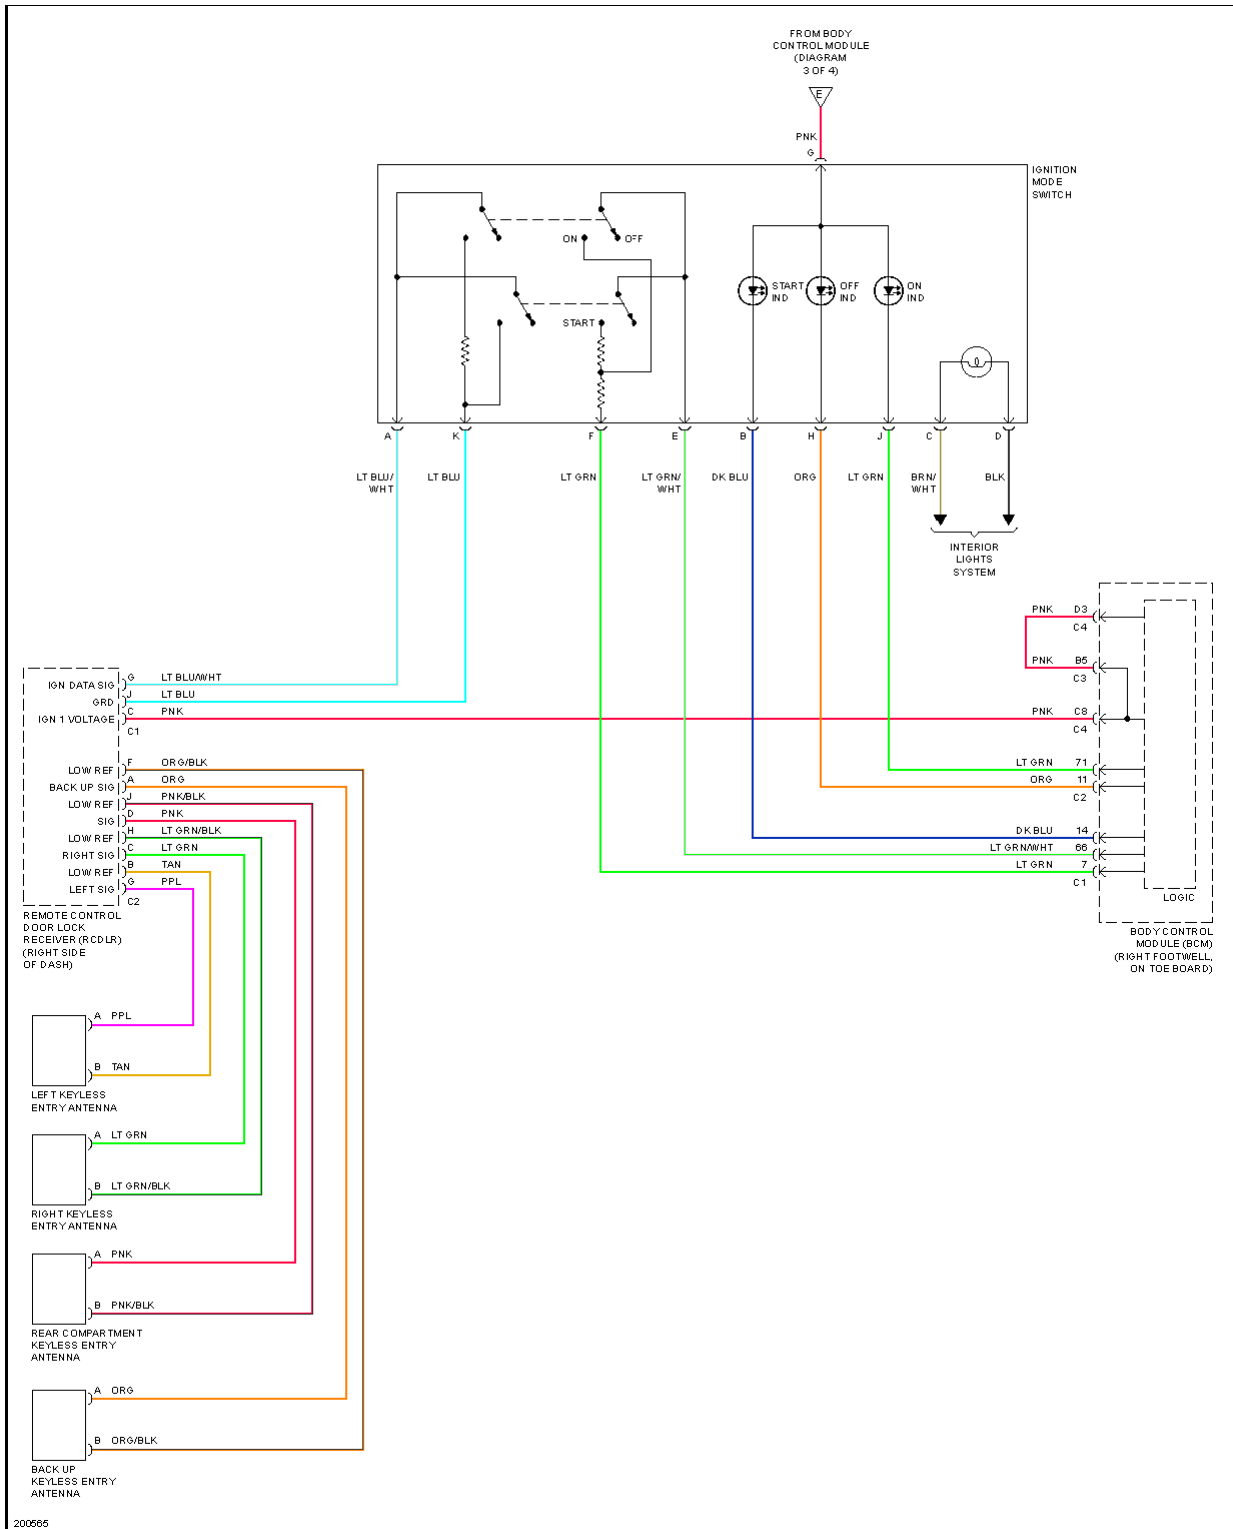

Fig. 42: Memory Mirrors Circuit

2005 Chevrolet Corvette

2005 SYSTEM WIRING DIAGRAMS Chevrolet - Corvette

Fig. 43: Steering Column Memory Circuit

Fig. 44: Navigation Circuit

2005 Chevrolet Corvette

2005 SYSTEM WIRING DIAGRAMS Chevrolet - Corvette

Fig. 45: Power Distribution Circuit (1 of 4)

2005 Chevrolet Corvette

2005 SYSTEM WIRING DIAGRAMS Chevrolet - Corvette

Fig. 46: Power Distribution Circuit (2 of 4)

2005 Chevrolet Corvette

2005 SYSTEM WIRING DIAGRAMS Chevrolet - Corvette

Fig. 47: Power Distribution Circuit (3 of 4)

2005 Chevrolet Corvette

2005 SYSTEM WIRING DIAGRAMS Chevrolet - Corvette

Fig. 48: Power Distribution Circuit (4 of 4)

2005 Chevrolet Corvette

2005 SYSTEM WIRING DIAGRAMS Chevrolet - Corvette