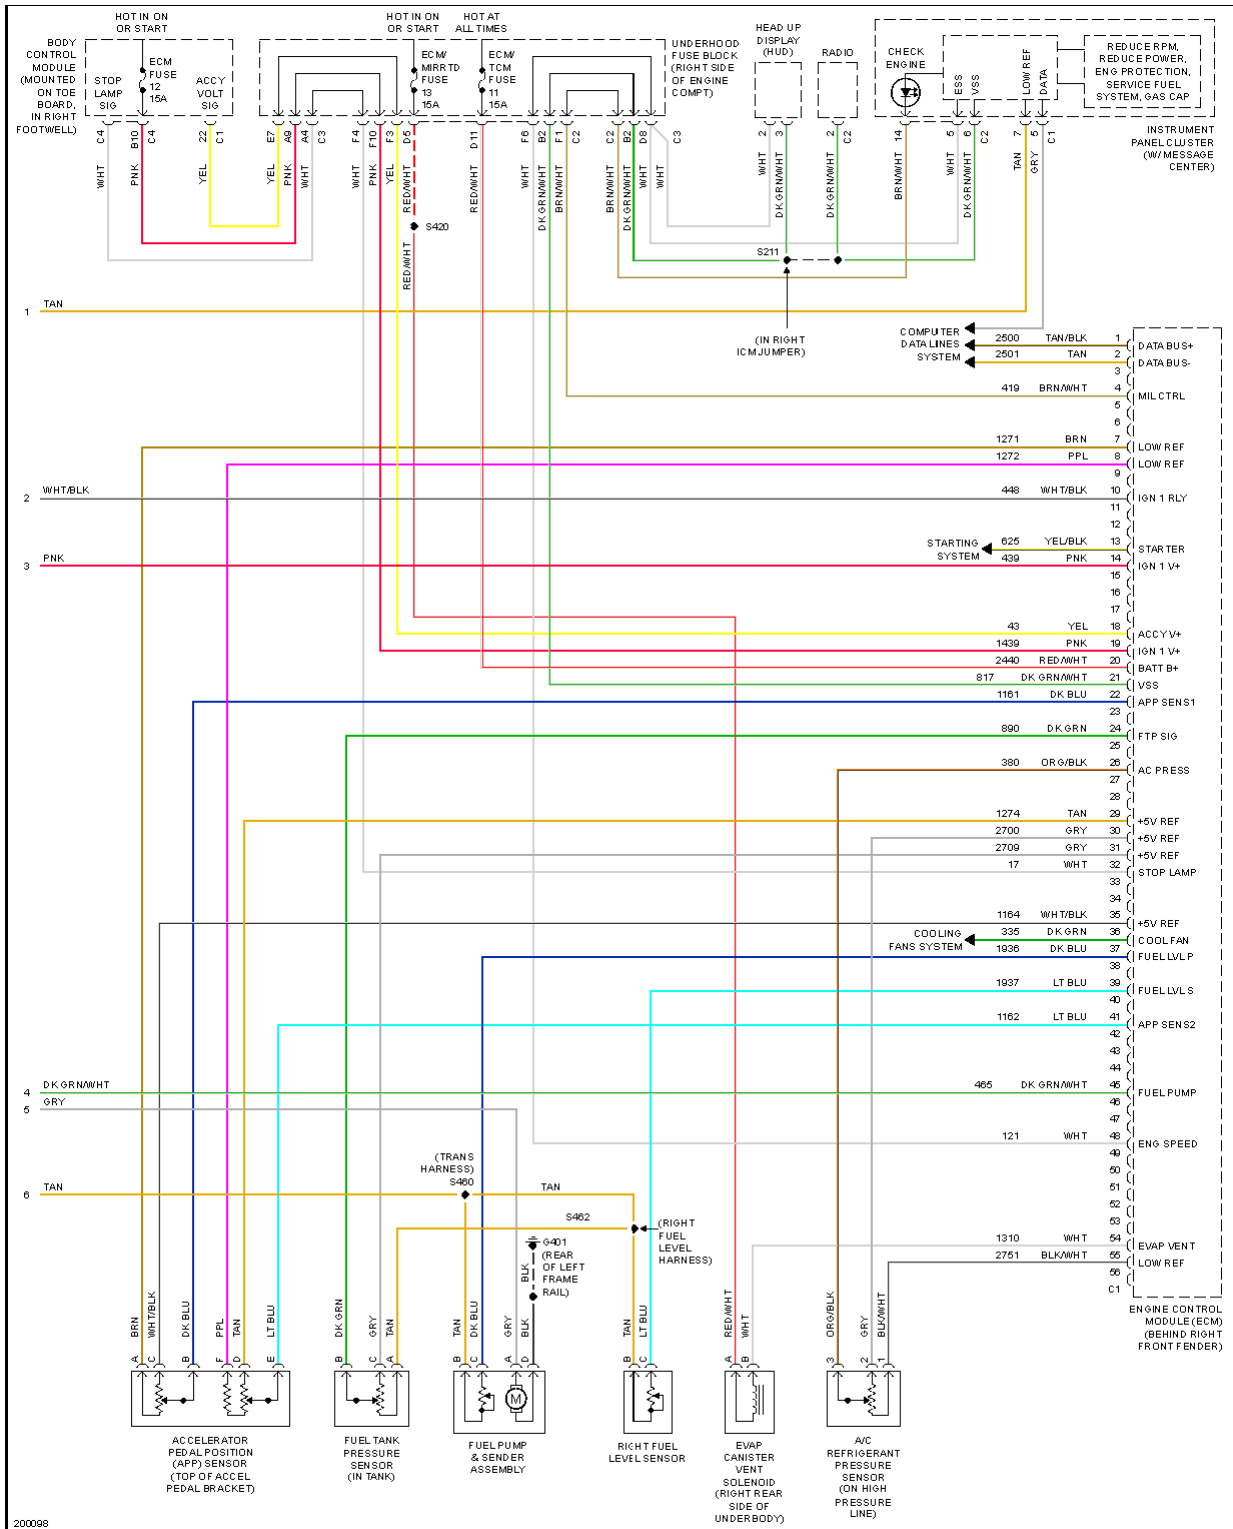

Fig. 19: 6.0L VIN U, Engine Performance Circuit, A/T (1 of 4)

2005 Chevrolet Corvette

2005 SYSTEM WIRING DIAGRAMS Chevrolet - Corvette

Fig. 20: 6.0L VIN U, Engine Performance Circuit, A/T (2 of 4)

2005 Chevrolet Corvette

2005 SYSTEM WIRING DIAGRAMS Chevrolet - Corvette

Fig. 21: 6.0L VIN U, Engine Performance Circuit, A/T (3 of 4)

2005 Chevrolet Corvette

2005 SYSTEM WIRING DIAGRAMS Chevrolet - Corvette

Fig. 22: 6.0L VIN U, Engine Performance Circuit, A/T (4 of 4)

2005 Chevrolet Corvette

2005 SYSTEM WIRING DIAGRAMS Chevrolet - Corvette

Fig. 23: 6.0L VIN U, Engine Performance Circuit, M/T (1 of 4)

2005 Chevrolet Corvette

2005 SYSTEM WIRING DIAGRAMS Chevrolet - Corvette