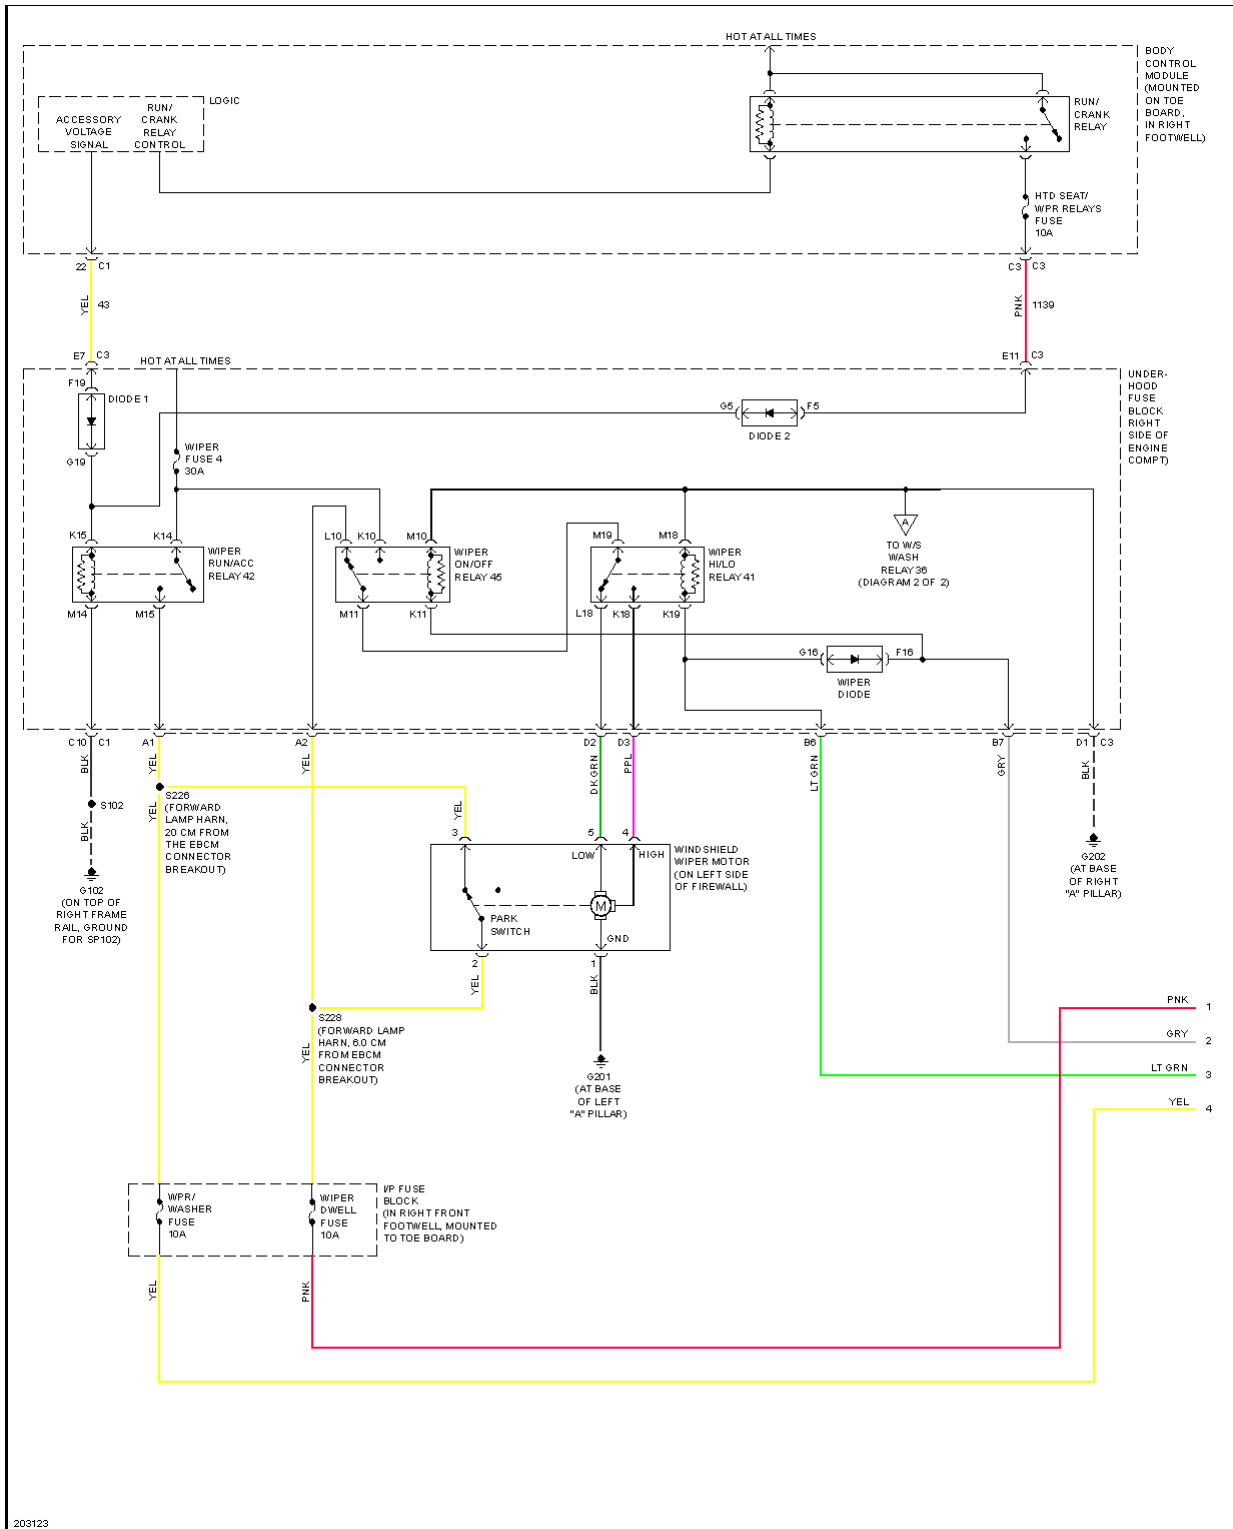

2005 Chevrolet Corvette

2005 SYSTEM WIRING DIAGRAMS Chevrolet - Corvette

Fig. 66: Supplemental Restraints Circuit (2 of 2)

Fig. 67: A/T Circuit

2005 Chevrolet Corvette

2005 SYSTEM WIRING DIAGRAMS Chevrolet - Corvette

Fig. 68: M/T Circuit

2005 Chevrolet Corvette

2005 SYSTEM WIRING DIAGRAMS Chevrolet - Corvette

Fig. 69: Trunk, Tailgate, Fuel Door Circuit

2005 Chevrolet Corvette

2005 SYSTEM WIRING DIAGRAMS Chevrolet - Corvette

Fig. 70: Warning Systems Circuit

2005 Chevrolet Corvette

2005 SYSTEM WIRING DIAGRAMS Chevrolet - Corvette

Fig. 71: Wiper/Washer Circuit (1 of 2)

2005 Chevrolet Corvette

2005 SYSTEM WIRING DIAGRAMS Chevrolet - Corvette