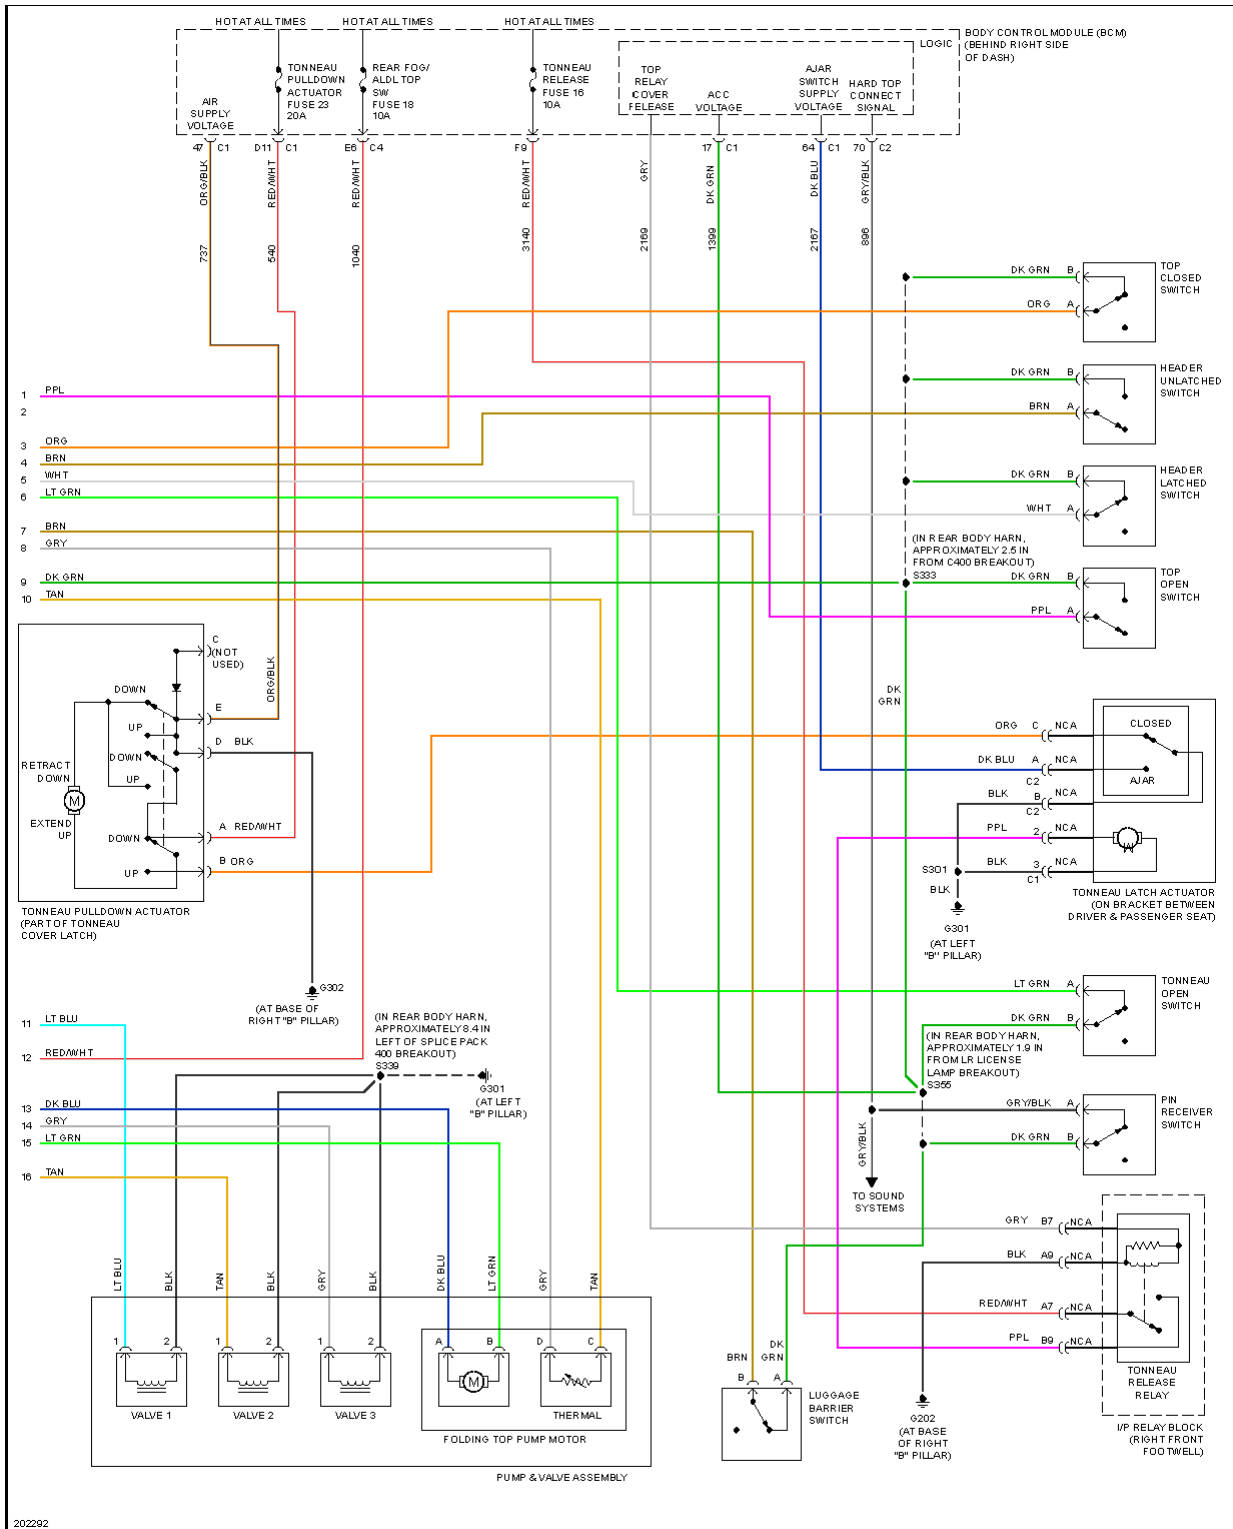

Fig. 54: Passenger Seat Circuit

2005 Chevrolet Corvette

2005 SYSTEM WIRING DIAGRAMS Chevrolet - Corvette

Fig. 55: Convertible Top Circuit, W/ Manual Top

2005 Chevrolet Corvette

2005 SYSTEM WIRING DIAGRAMS Chevrolet - Corvette

Fig. 56: Convertible Top Circuit, W/ Power Top (1 of 2)

2005 Chevrolet Corvette

2005 SYSTEM WIRING DIAGRAMS Chevrolet - Corvette

Fig. 57: Convertible Top Circuit, W/ Power Top (2 of 2)

Fig. 58: Power Windows Circuit

2005 Chevrolet Corvette

2005 SYSTEM WIRING DIAGRAMS Chevrolet - Corvette

Fig. 60: Premium Sound Radio Circuit

Fig. 61: Satellite Radio Circuit

Fig. 62: Shift Interlock Circuit

2005 Chevrolet Corvette

2005 SYSTEM WIRING DIAGRAMS Chevrolet - Corvette