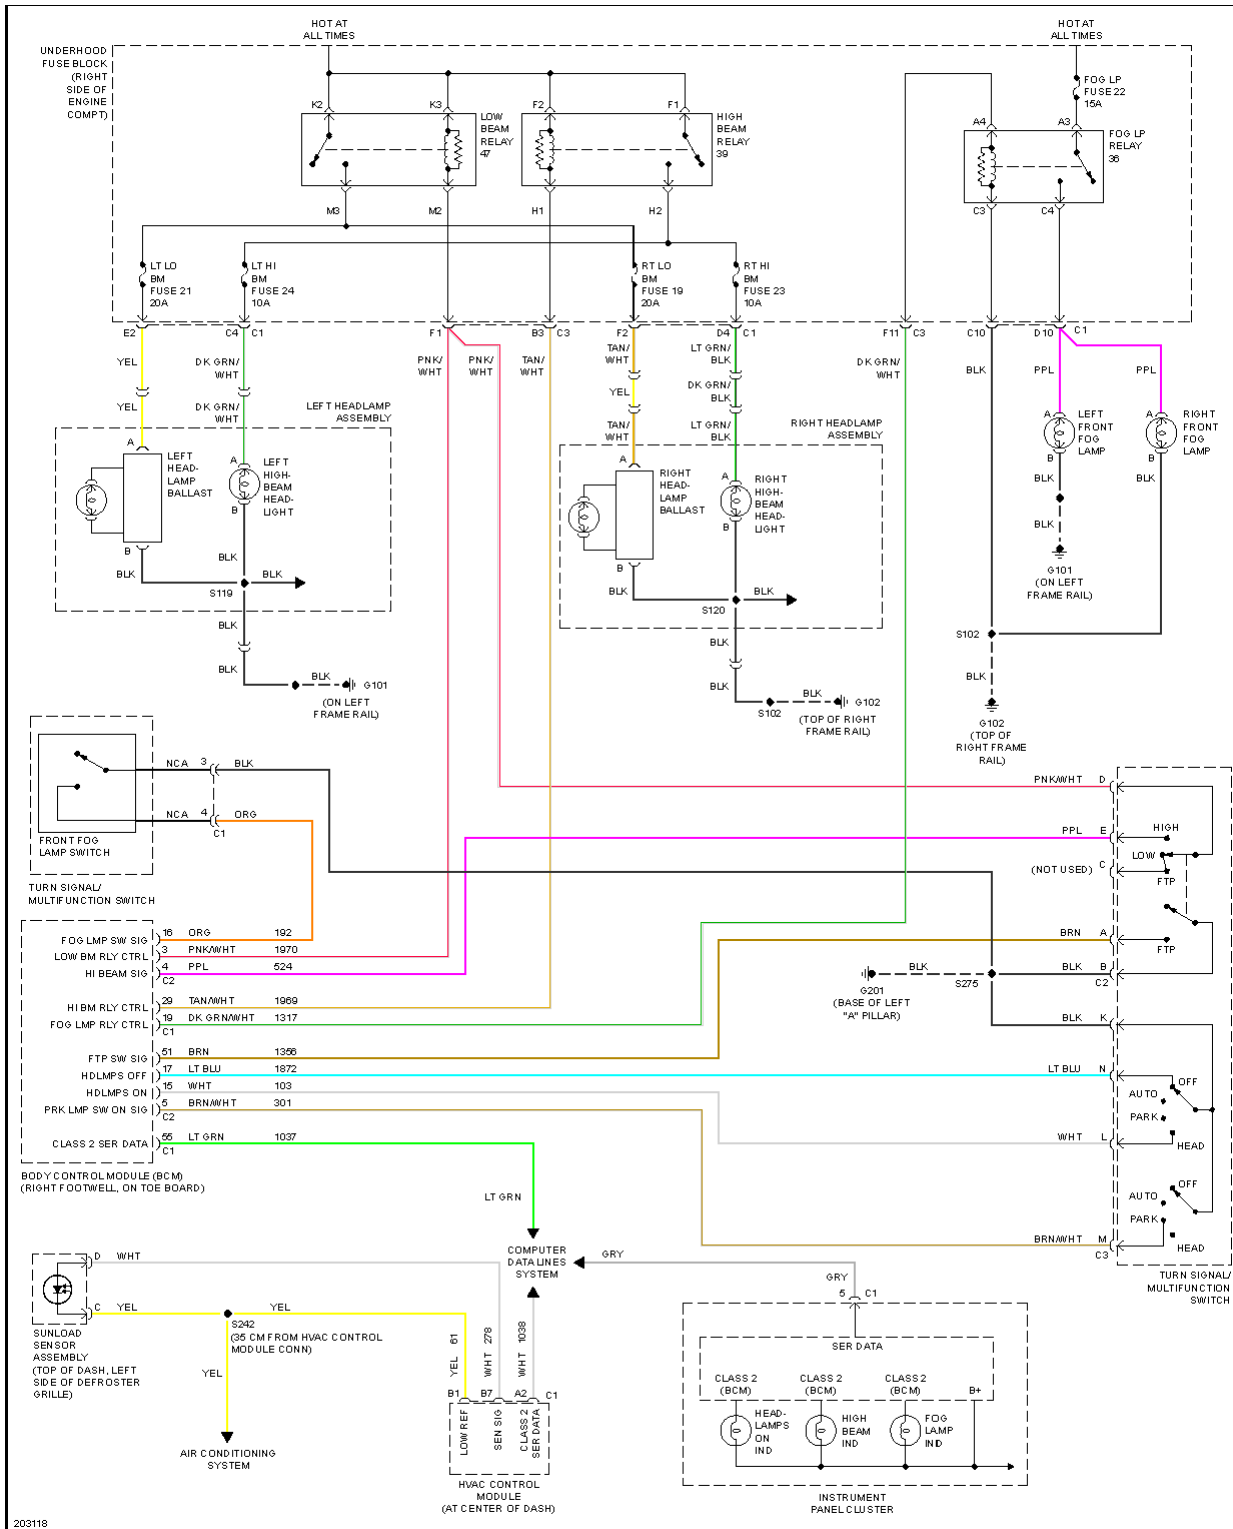

Fig. 32: Ground Distribution Circuit (3 of 4)

Fig. 33: Ground Distribution Circuit (4 of 4)

2005 Chevrolet Corvette

2005 SYSTEM WIRING DIAGRAMS Chevrolet - Corvette

Fig. 34: Headlights Circuit

Fig. 35: Horn Circuit

Fig. 36: Instrument Cluster Circuit (1 of 2)

2005 Chevrolet Corvette

2005 SYSTEM WIRING DIAGRAMS Chevrolet - Corvette

Fig. 37: Instrument Cluster Circuit (2 of 2)

Fig. 38: Courtesy Lamps Circuit

2005 Chevrolet Corvette