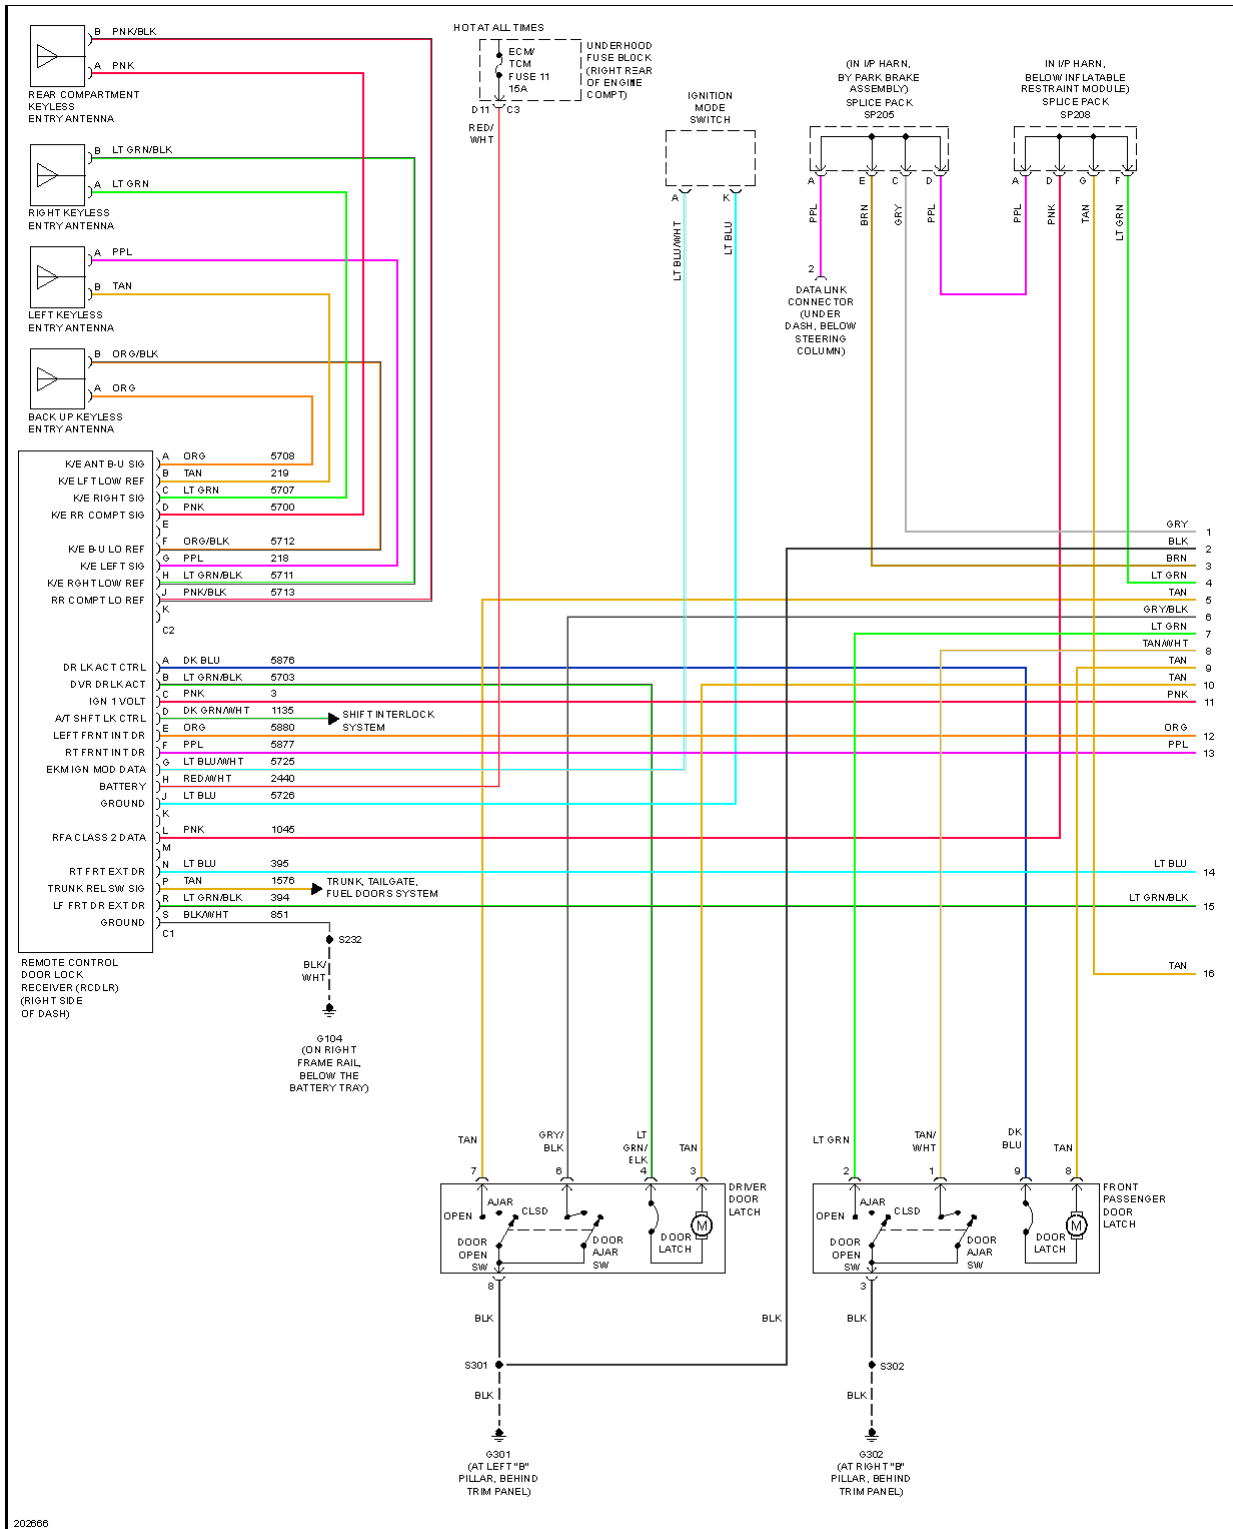

Fig. 4: Anti-lock Brakes Circuit (1 of 2)

2005 Chevrolet Corvette

2005 SYSTEM WIRING DIAGRAMS Chevrolet - Corvette

Fig. 5: Anti-lock Brakes Circuit (2 of 2)

2005 Chevrolet Corvette

2005 SYSTEM WIRING DIAGRAMS Chevrolet - Corvette

Fig. 6: Forced Entry Circuit (1 of 2)

Fig. 7: Forced Entry Circuit (2 of 2)

2005 Chevrolet Corvette

2005 SYSTEM WIRING DIAGRAMS Chevrolet - Corvette

Fig. 8: Body Control Modules Circuit (1 of 4)

2005 Chevrolet Corvette