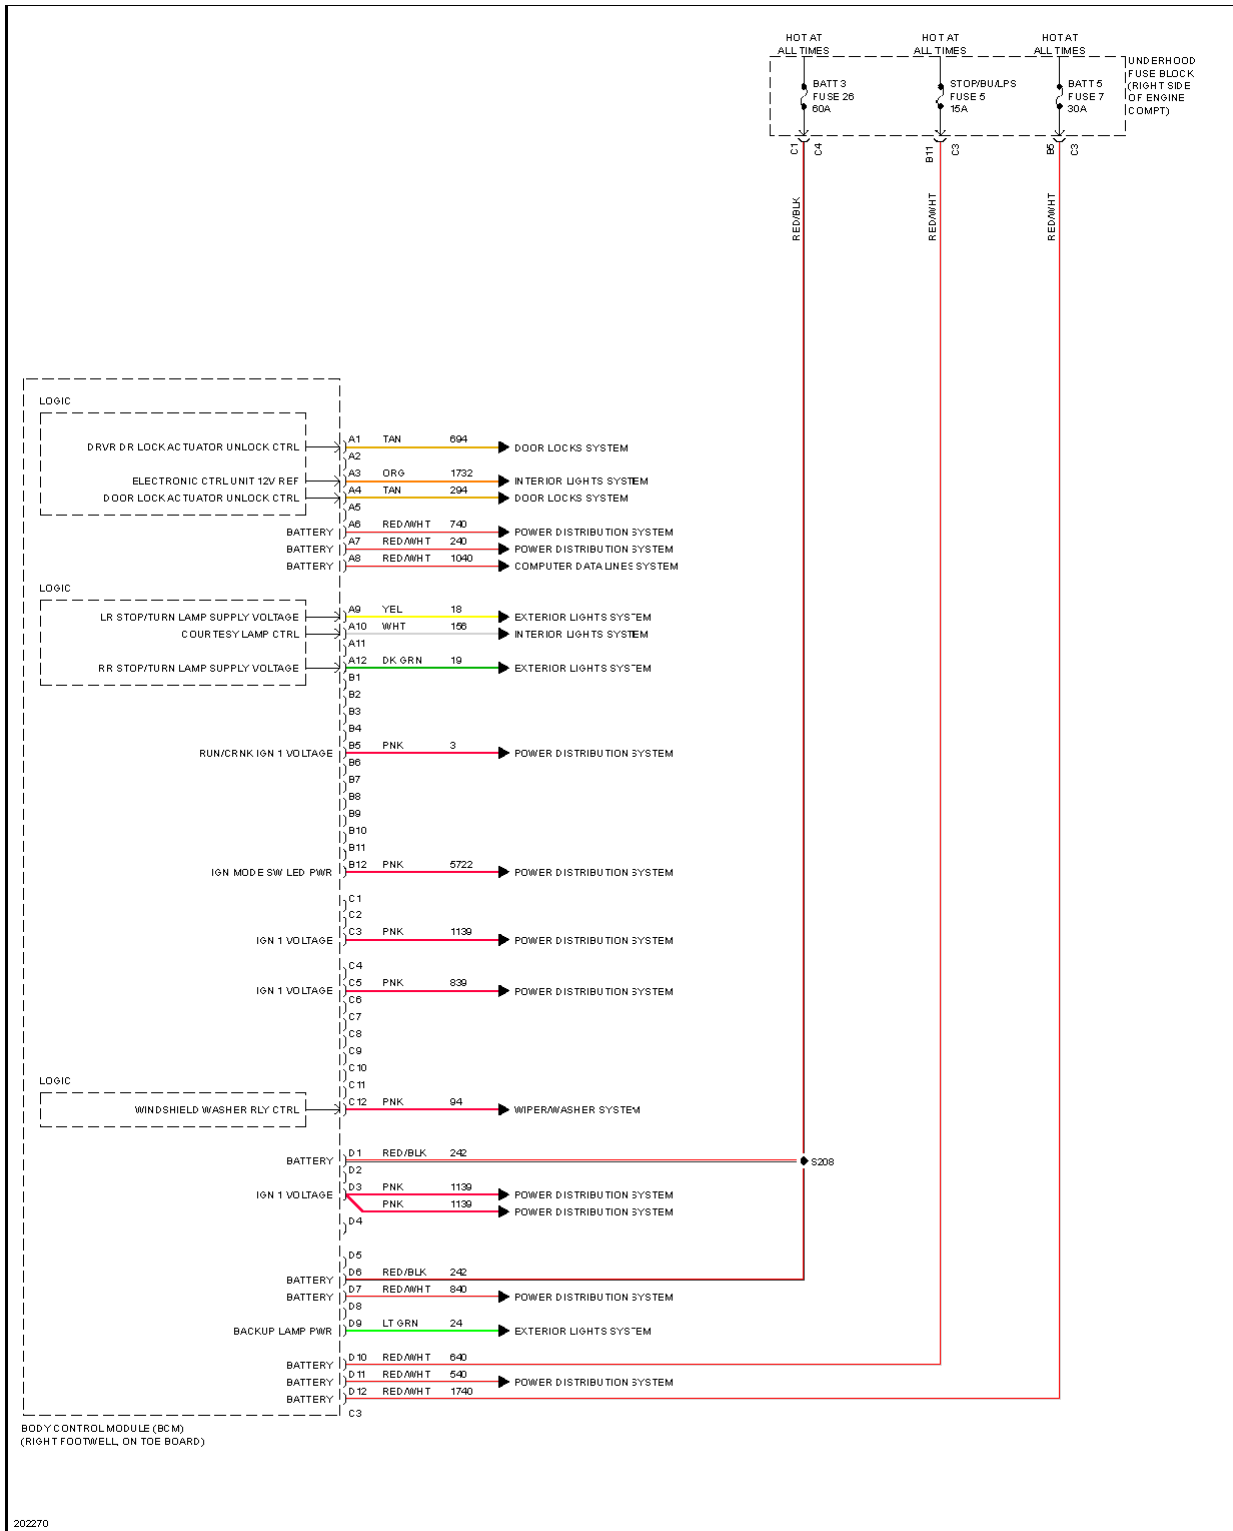

2005 Chevrolet Corvette

2005 SYSTEM WIRING DIAGRAMS Chevrolet - Corvette

Fig. 9: Body Control Modules Circuit (2 of 4)