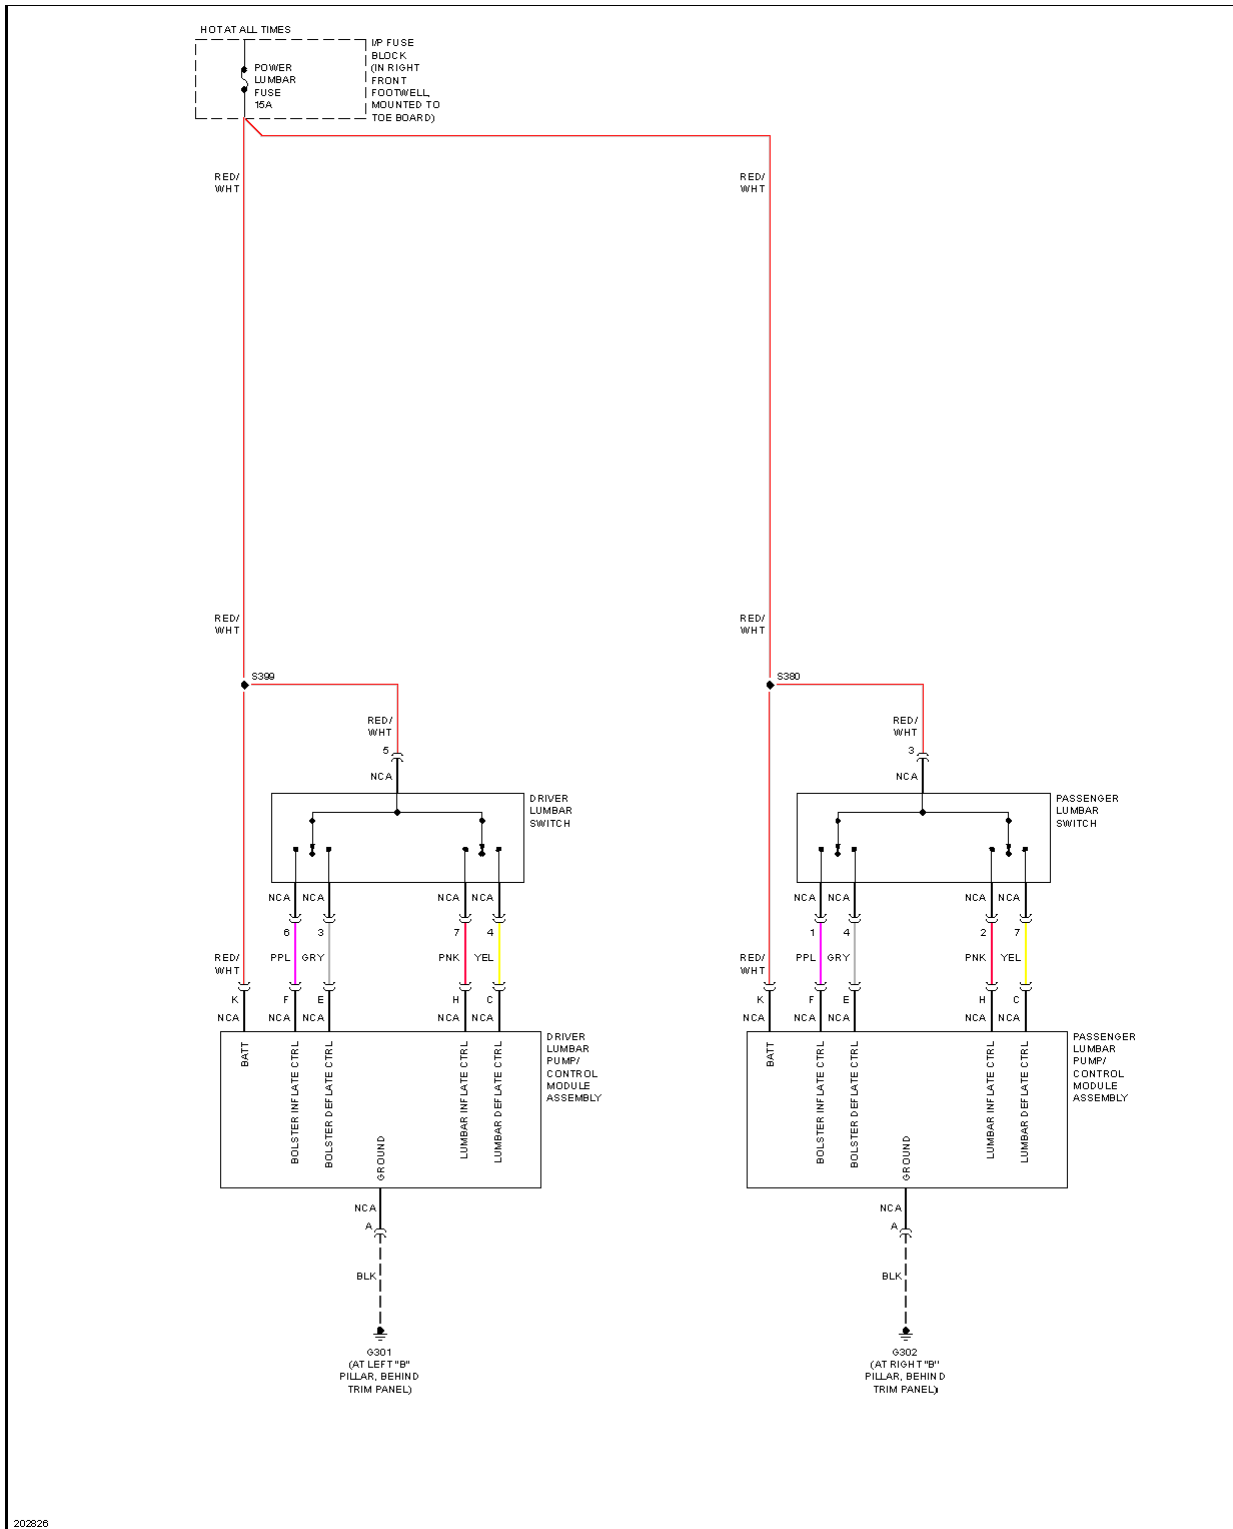

Fig. 49: Automatic Day/Night Mirror Circuit

2005 Chevrolet Corvette

2005 SYSTEM WIRING DIAGRAMS Chevrolet - Corvette

Fig. 50: Power Mirror Circuit

2005 Chevrolet Corvette

2005 SYSTEM WIRING DIAGRAMS Chevrolet - Corvette

Fig. 51: Driver Seat Circuit

2005 Chevrolet Corvette

2005 SYSTEM WIRING DIAGRAMS Chevrolet - Corvette

Fig. 52: Heated Seats Circuit

2005 Chevrolet Corvette

2005 SYSTEM WIRING DIAGRAMS Chevrolet - Corvette

Fig. 53: Lumbar Circuit

Fig. 54: Passenger Seat Circuit

2005 Chevrolet Corvette

2005 SYSTEM WIRING DIAGRAMS Chevrolet - Corvette

Fig. 55: Convertible Top Circuit, W/ Manual Top

2005 Chevrolet Corvette

2005 SYSTEM WIRING DIAGRAMS Chevrolet - Corvette

Fig. 56: Convertible Top Circuit, W/ Power Top (1 of 2)

2005 Chevrolet Corvette

2005 SYSTEM WIRING DIAGRAMS Chevrolet - Corvette

Fig. 57: Convertible Top Circuit, W/ Power Top (2 of 2)

Fig. 58: Power Windows Circuit