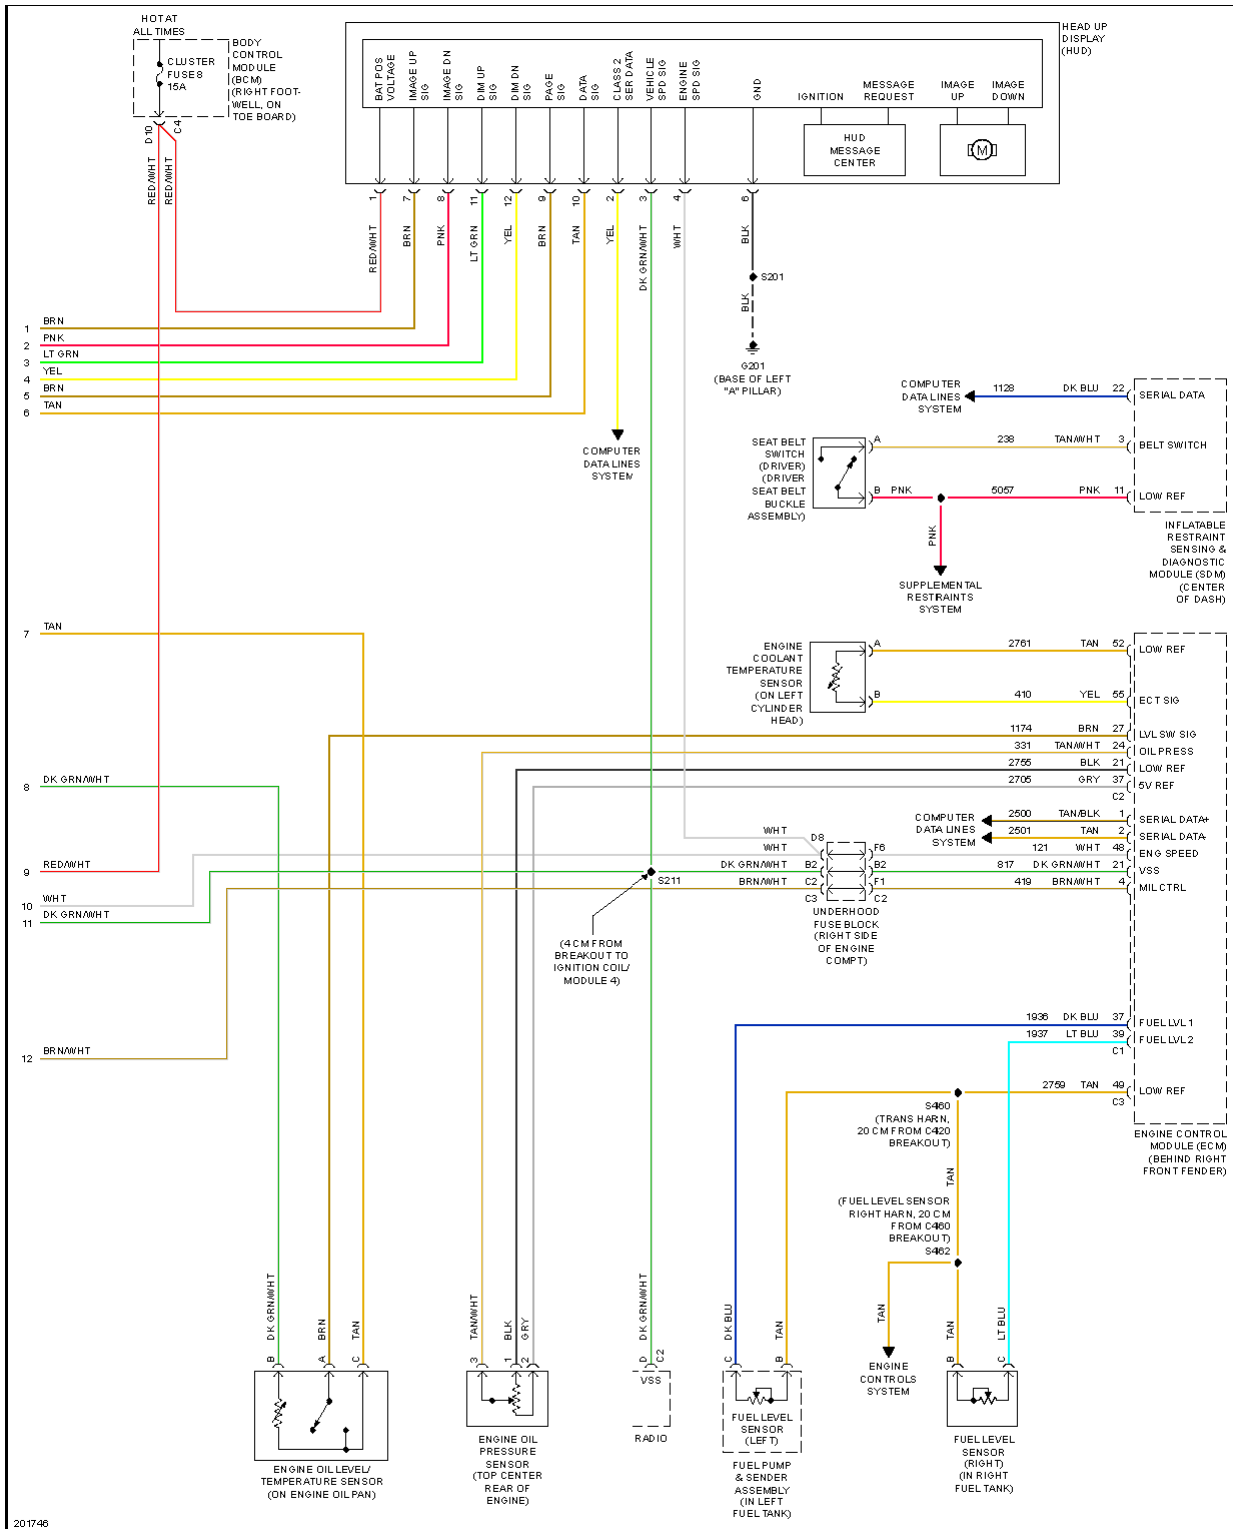

Fig. 32: Ground Distribution Circuit (3 of 4)

Fig. 33: Ground Distribution Circuit (4 of 4)

2005 Chevrolet Corvette

2005 SYSTEM WIRING DIAGRAMS Chevrolet - Corvette

Fig. 34: Headlights Circuit

Fig. 35: Horn Circuit

Fig. 36: Instrument Cluster Circuit (1 of 2)

2005 Chevrolet Corvette

2005 SYSTEM WIRING DIAGRAMS Chevrolet - Corvette

Fig. 37: Instrument Cluster Circuit (2 of 2)

Fig. 38: Courtesy Lamps Circuit

2005 Chevrolet Corvette

2005 SYSTEM WIRING DIAGRAMS Chevrolet - Corvette

Fig. 40: Driver's Memory Seat Circuit (1 of 2)

Fig. 41: Driver's Memory Seat Circuit (2 of 2)

2005 Chevrolet Corvette

2005 SYSTEM WIRING DIAGRAMS Chevrolet - Corvette