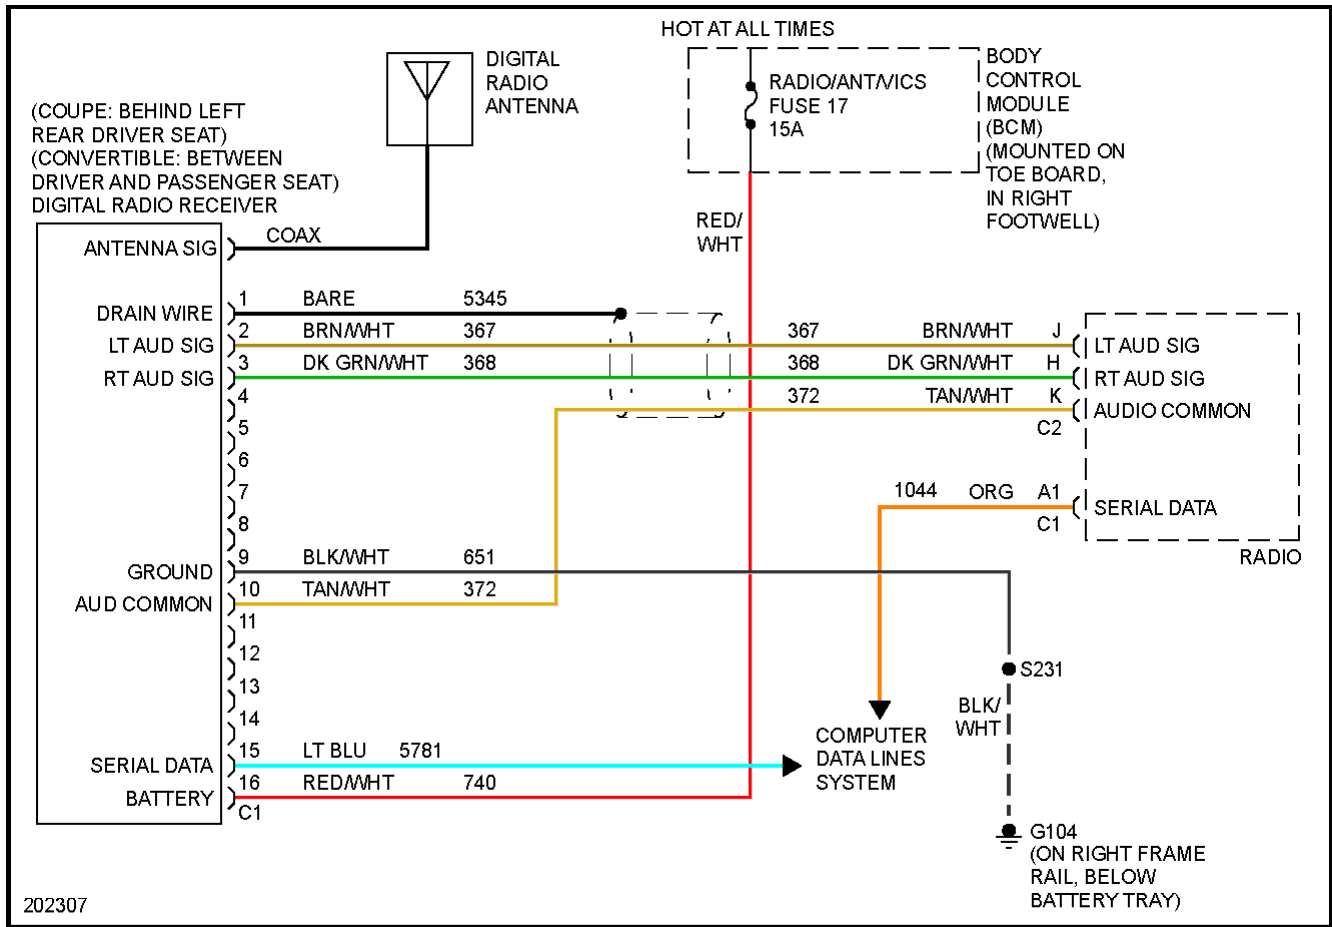

Fig. 56: Convertible Top Circuit, W/ Power Top (1 of 2)

2005 Chevrolet Corvette

2005 SYSTEM WIRING DIAGRAMS Chevrolet - Corvette

Fig. 57: Convertible Top Circuit, W/ Power Top (2 of 2)

Fig. 58: Power Windows Circuit

2005 Chevrolet Corvette

2005 SYSTEM WIRING DIAGRAMS Chevrolet - Corvette

Fig. 60: Premium Sound Radio Circuit

Fig. 61: Satellite Radio Circuit

Fig. 62: Shift Interlock Circuit

2005 Chevrolet Corvette

2005 SYSTEM WIRING DIAGRAMS Chevrolet - Corvette