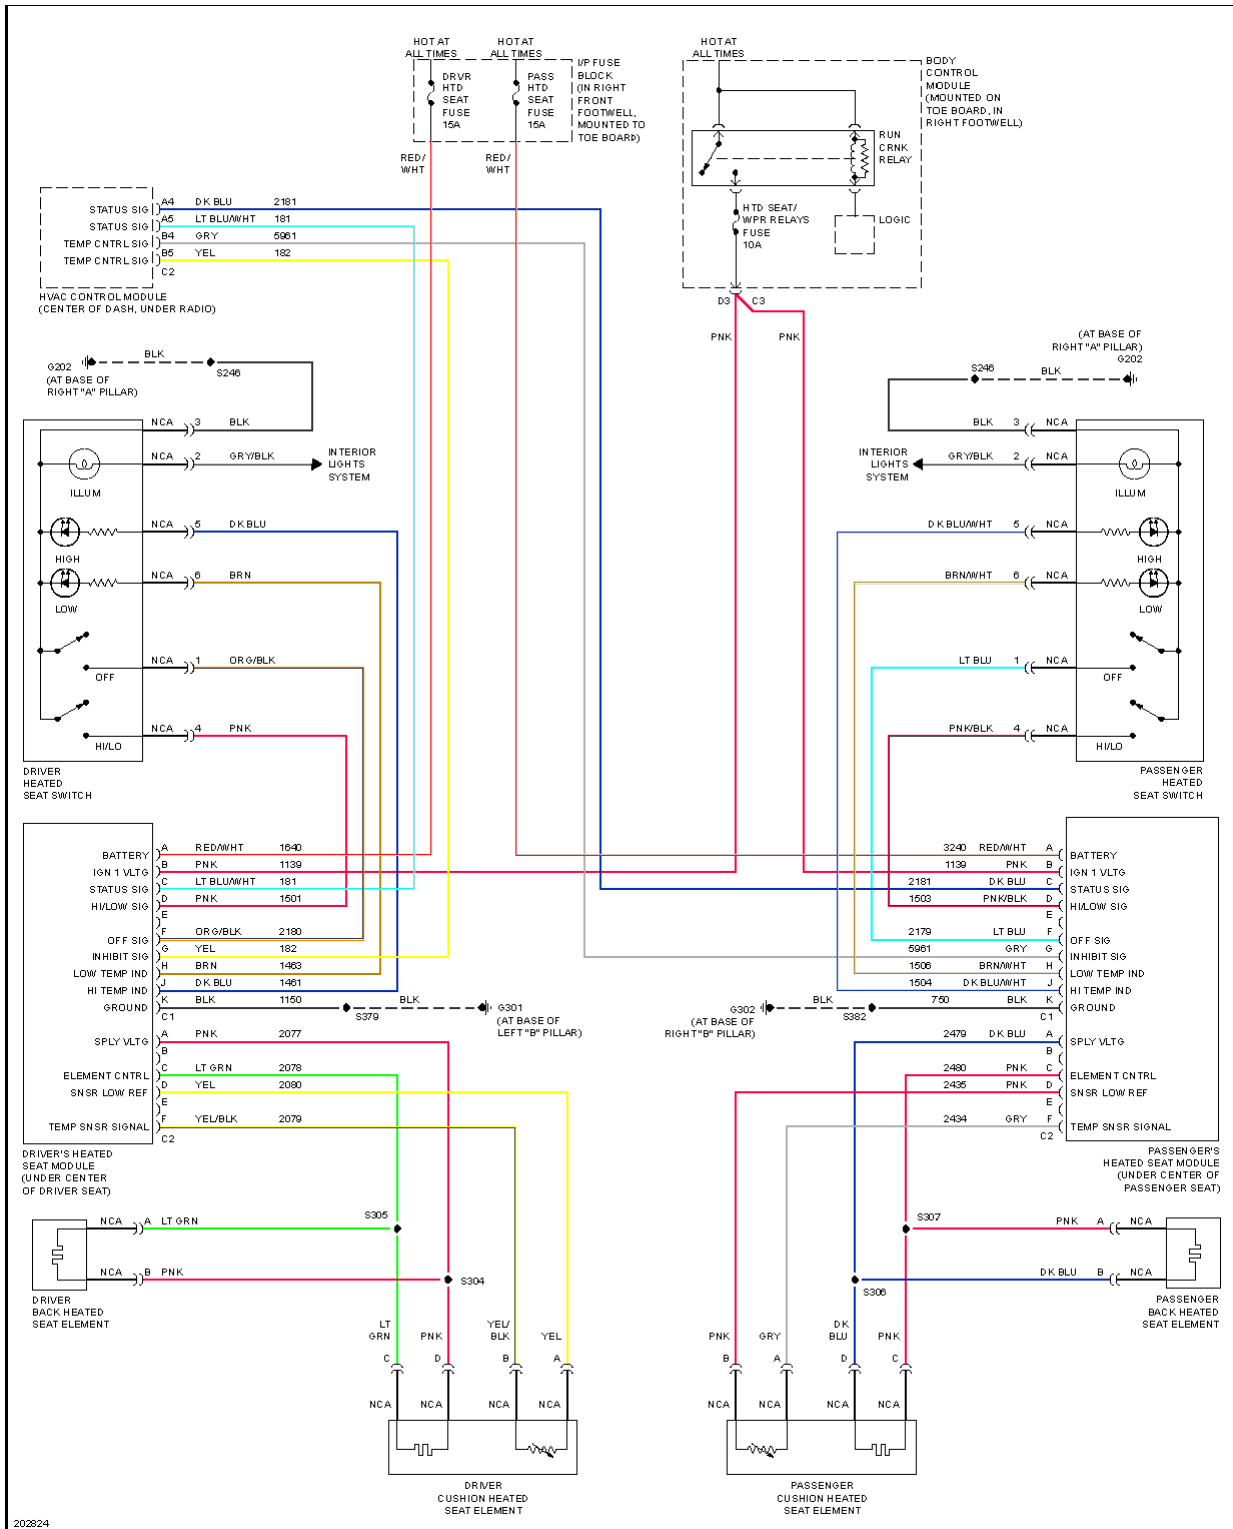

Fig. 49: Automatic Day/Night Mirror Circuit

2005 Chevrolet Corvette

2005 SYSTEM WIRING DIAGRAMS Chevrolet - Corvette

Fig. 50: Power Mirror Circuit

2005 Chevrolet Corvette

2005 SYSTEM WIRING DIAGRAMS Chevrolet - Corvette

Fig. 51: Driver Seat Circuit

2005 Chevrolet Corvette

2005 SYSTEM WIRING DIAGRAMS Chevrolet - Corvette

Fig. 52: Heated Seats Circuit

2005 Chevrolet Corvette

2005 SYSTEM WIRING DIAGRAMS Chevrolet - Corvette

Fig. 53: Lumbar Circuit