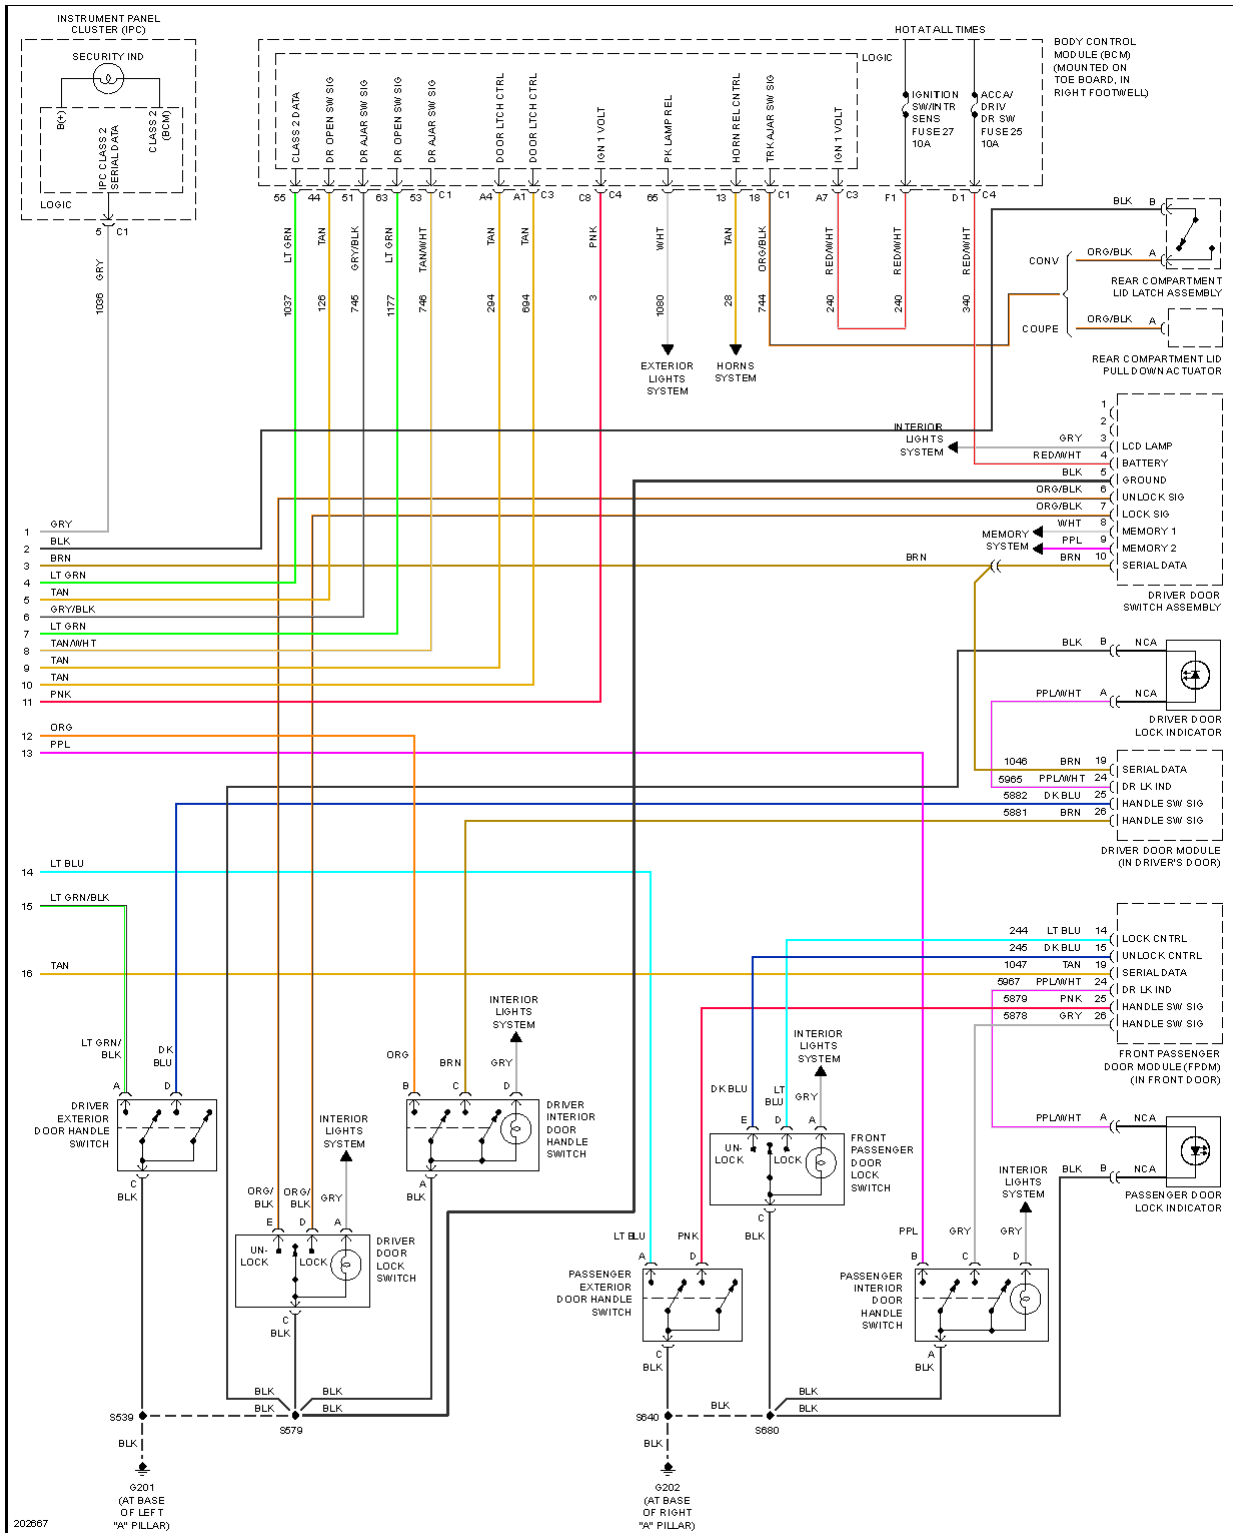

Fig. 4: Anti-lock Brakes Circuit (1 of 2)

2005 Chevrolet Corvette

2005 SYSTEM WIRING DIAGRAMS Chevrolet - Corvette

Fig. 5: Anti-lock Brakes Circuit (2 of 2)

2005 Chevrolet Corvette

2005 SYSTEM WIRING DIAGRAMS Chevrolet - Corvette

Fig. 6: Forced Entry Circuit (1 of 2)

Fig. 7: Forced Entry Circuit (2 of 2)

2005 Chevrolet Corvette

2005 SYSTEM WIRING DIAGRAMS Chevrolet - Corvette

Fig. 8: Body Control Modules Circuit (1 of 4)

2005 Chevrolet Corvette