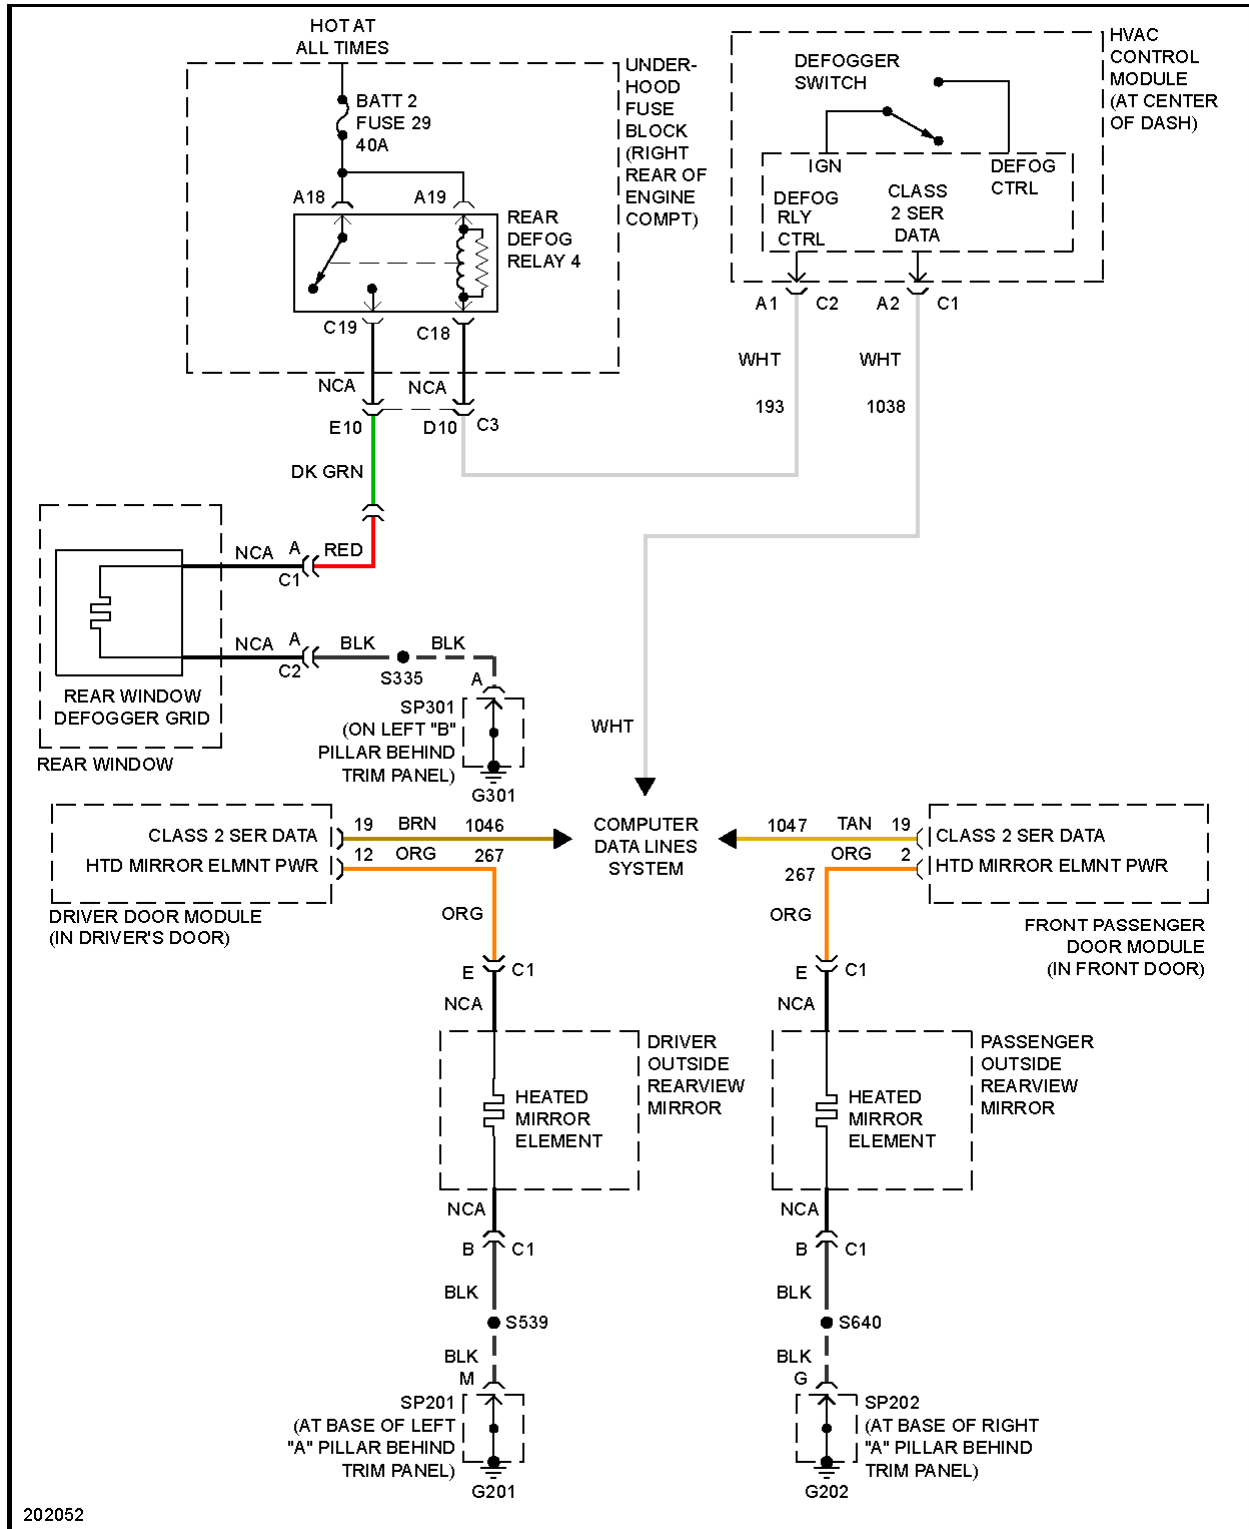

2005 SYSTEM WIRING DIAGRAMS Chevrolet - Corvette

Fig. 14: Cruise Control Circuit, A/T

2005 Chevrolet Corvette

2005 SYSTEM WIRING DIAGRAMS Chevrolet - Corvette

Fig. 15: Cruise Control Circuit, M/T

Fig. 16: Defoggers Circuit