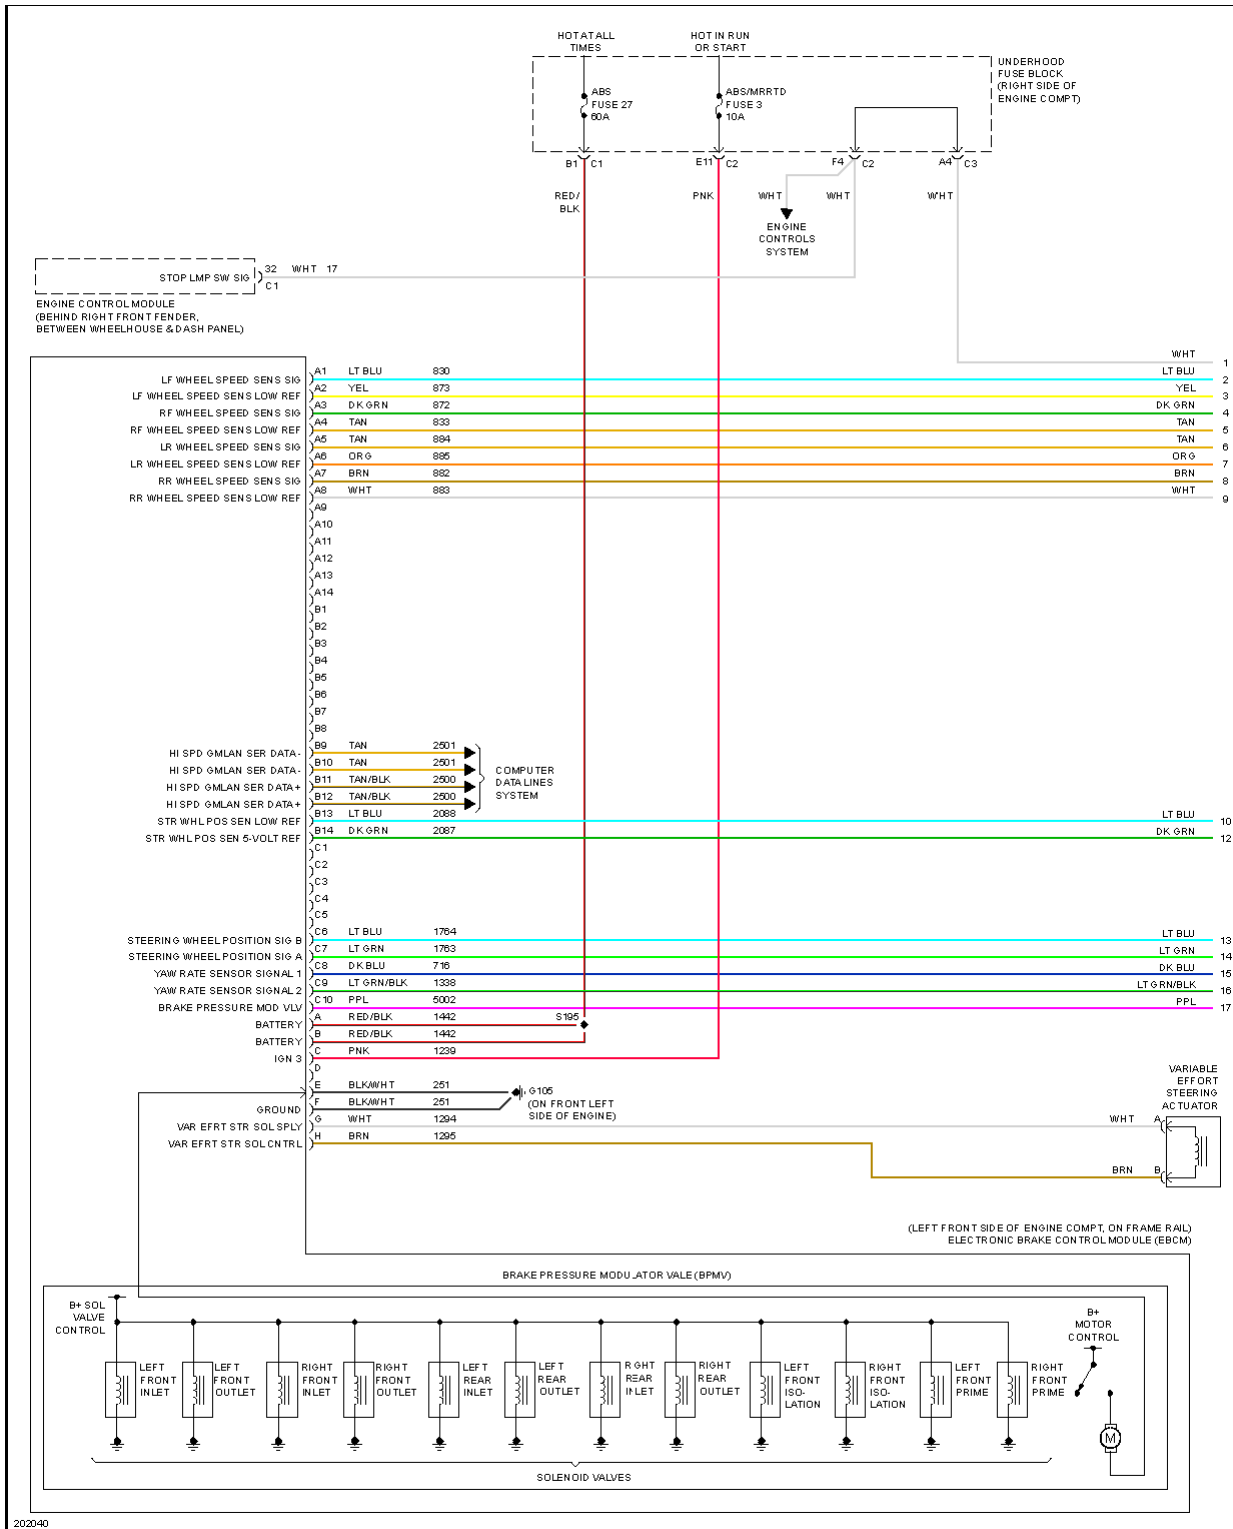

2005 Chevrolet Corvette

2005 SYSTEM WIRING DIAGRAMS Chevrolet - Corvette

Fig. 1: Automatic A/C Circuit (1 of 2)

Fig. 2: Automatic A/C Circuit (2 of 2)

Fig. 3: Compressor Circuit

2005 Chevrolet Corvette

2005 SYSTEM WIRING DIAGRAMS Chevrolet - Corvette

Fig. 4: Anti-lock Brakes Circuit (1 of 2)

2005 Chevrolet Corvette

2005 SYSTEM WIRING DIAGRAMS Chevrolet - Corvette

Fig. 5: Anti-lock Brakes Circuit (2 of 2)

2005 Chevrolet Corvette

2005 SYSTEM WIRING DIAGRAMS Chevrolet - Corvette