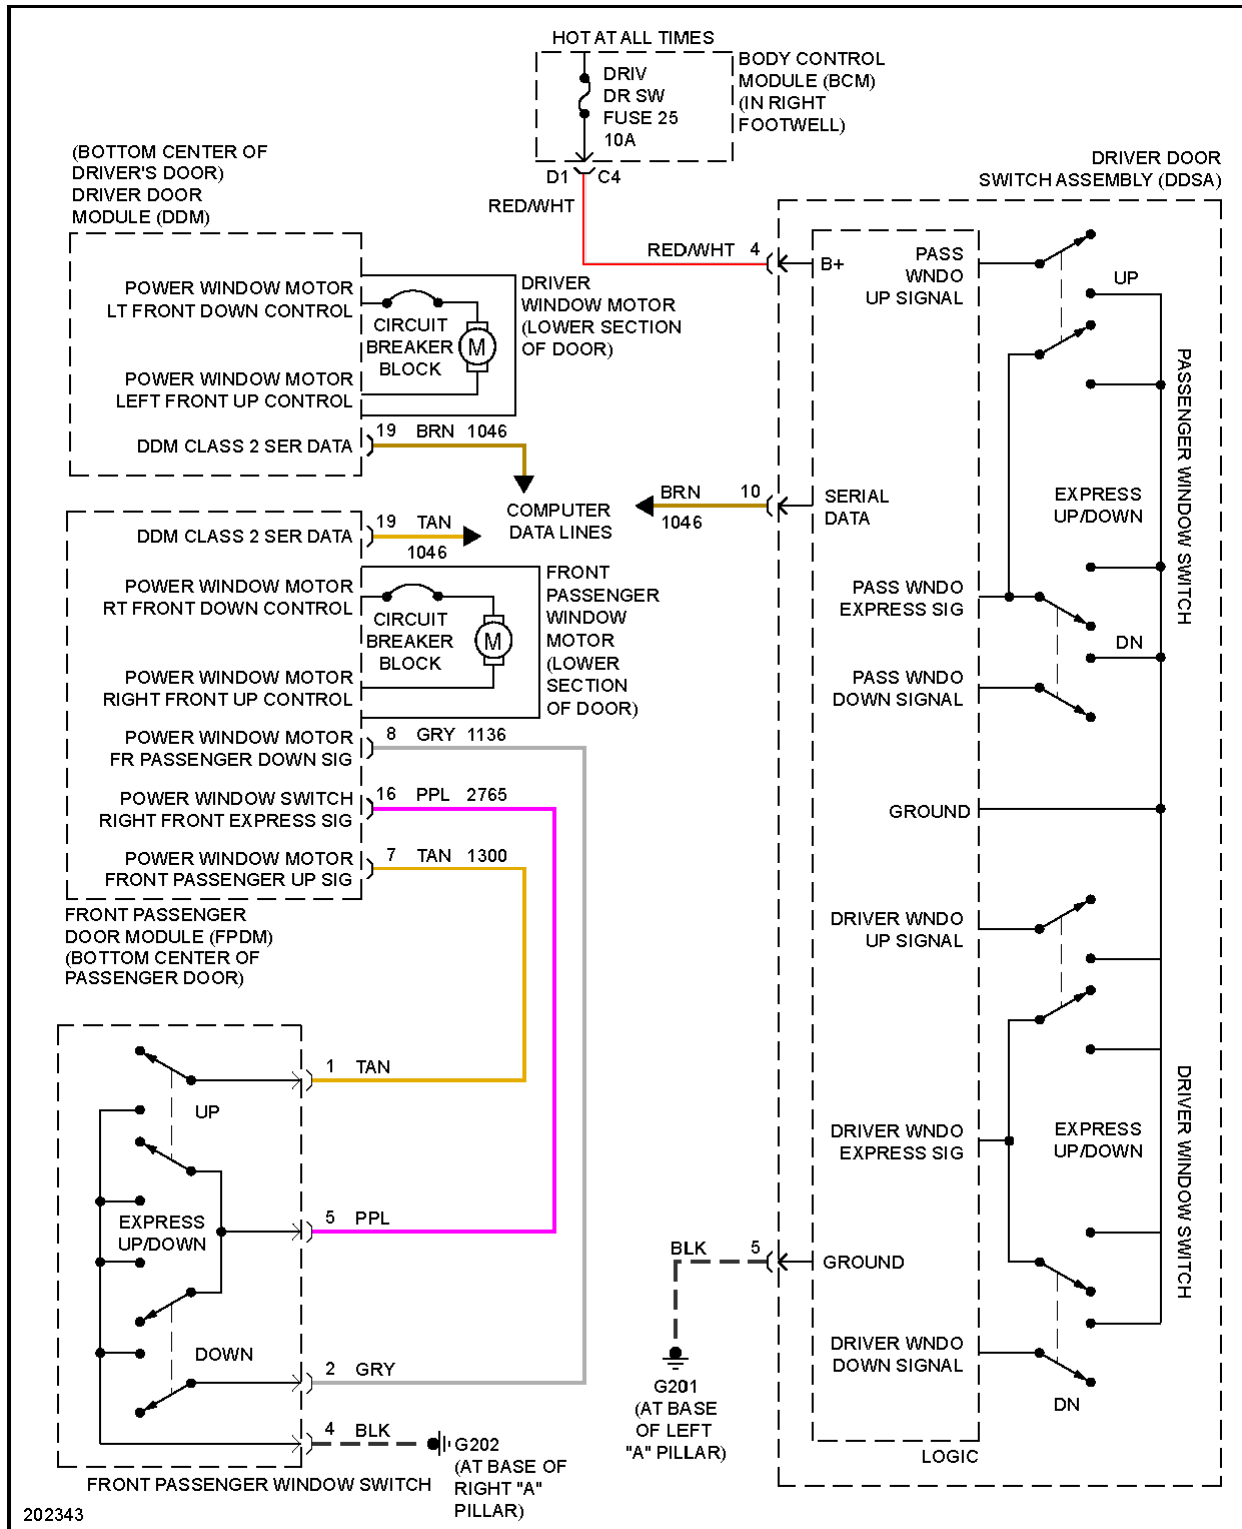

Fig. 54: Passenger Seat Circuit

2005 Chevrolet Corvette

2005 SYSTEM WIRING DIAGRAMS Chevrolet - Corvette

Fig. 55: Convertible Top Circuit, W/ Manual Top

2005 Chevrolet Corvette

2005 SYSTEM WIRING DIAGRAMS Chevrolet - Corvette

Fig. 56: Convertible Top Circuit, W/ Power Top (1 of 2)

2005 Chevrolet Corvette

2005 SYSTEM WIRING DIAGRAMS Chevrolet - Corvette

Fig. 57: Convertible Top Circuit, W/ Power Top (2 of 2)

Fig. 58: Power Windows Circuit

2005 Chevrolet Corvette

2005 SYSTEM WIRING DIAGRAMS Chevrolet - Corvette

Fig. 60: Premium Sound Radio Circuit

Fig. 61: Satellite Radio Circuit

Fig. 62: Shift Interlock Circuit

2005 Chevrolet Corvette

2005 SYSTEM WIRING DIAGRAMS Chevrolet - Corvette