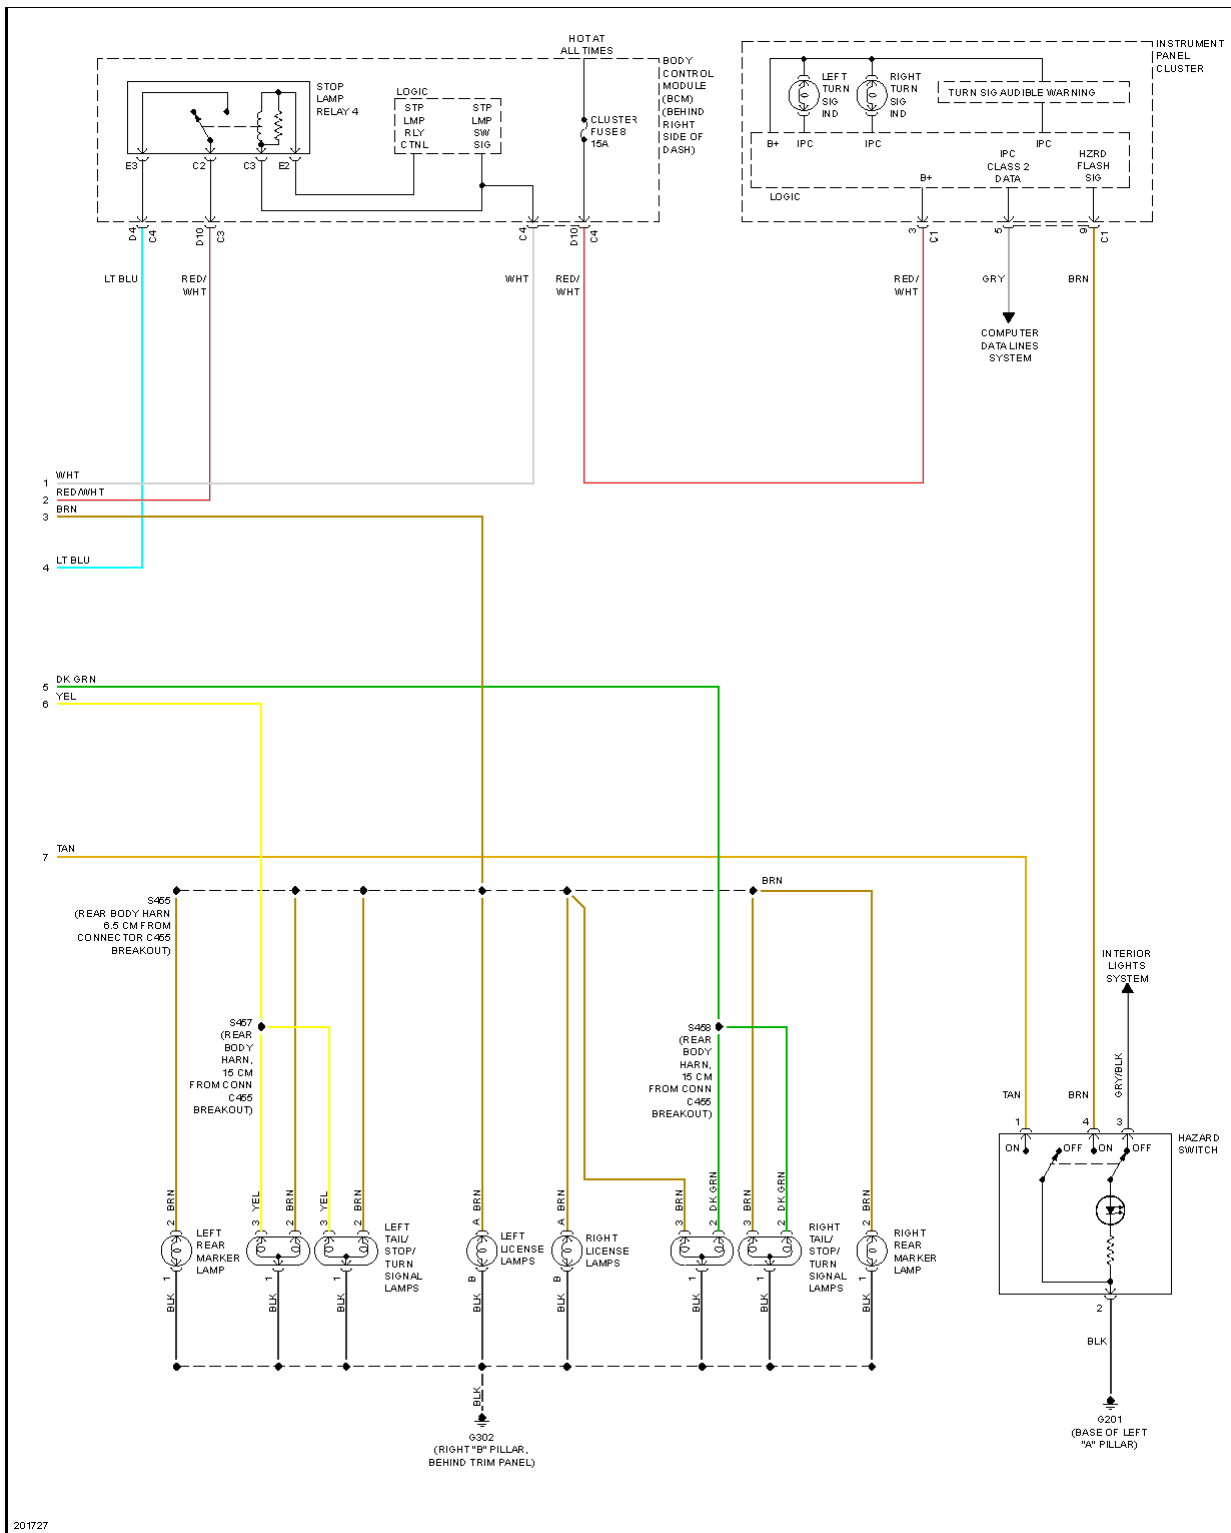

Fig. 27: Back Up Light Circuit

2005 Chevrolet Corvette

2005 SYSTEM WIRING DIAGRAMS Chevrolet - Corvette

Fig. 28: Exterior Lamps Circuit (1 of 2)

Fig. 29: Exterior Lamps Circuit (2 of 2)

2005 Chevrolet Corvette