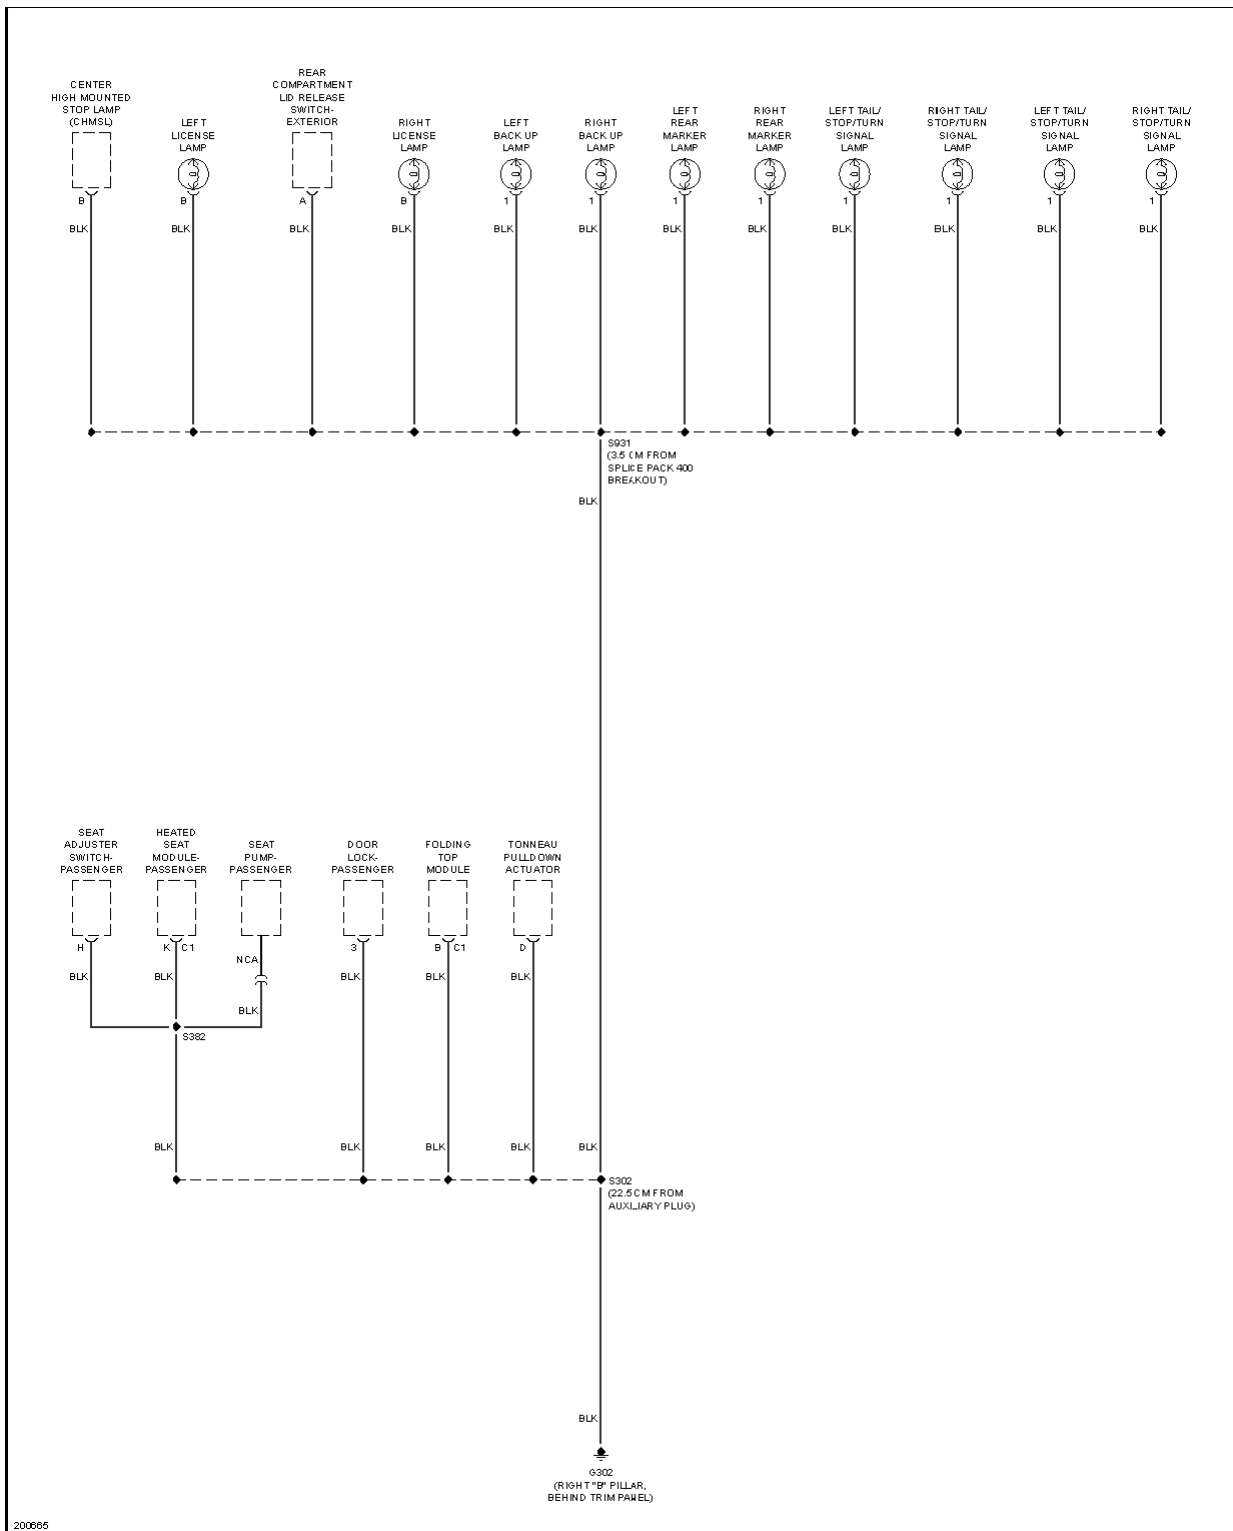

Fig. 32: Ground Distribution Circuit (3 of 4)

Fig. 33: Ground Distribution Circuit (4 of 4)

2005 Chevrolet Corvette

2005 SYSTEM WIRING DIAGRAMS Chevrolet - Corvette

Fig. 34: Headlights Circuit

Fig. 35: Horn Circuit

Fig. 36: Instrument Cluster Circuit (1 of 2)

2005 Chevrolet Corvette

2005 SYSTEM WIRING DIAGRAMS Chevrolet - Corvette

Fig. 37: Instrument Cluster Circuit (2 of 2)

Fig. 38: Courtesy Lamps Circuit

2005 Chevrolet Corvette