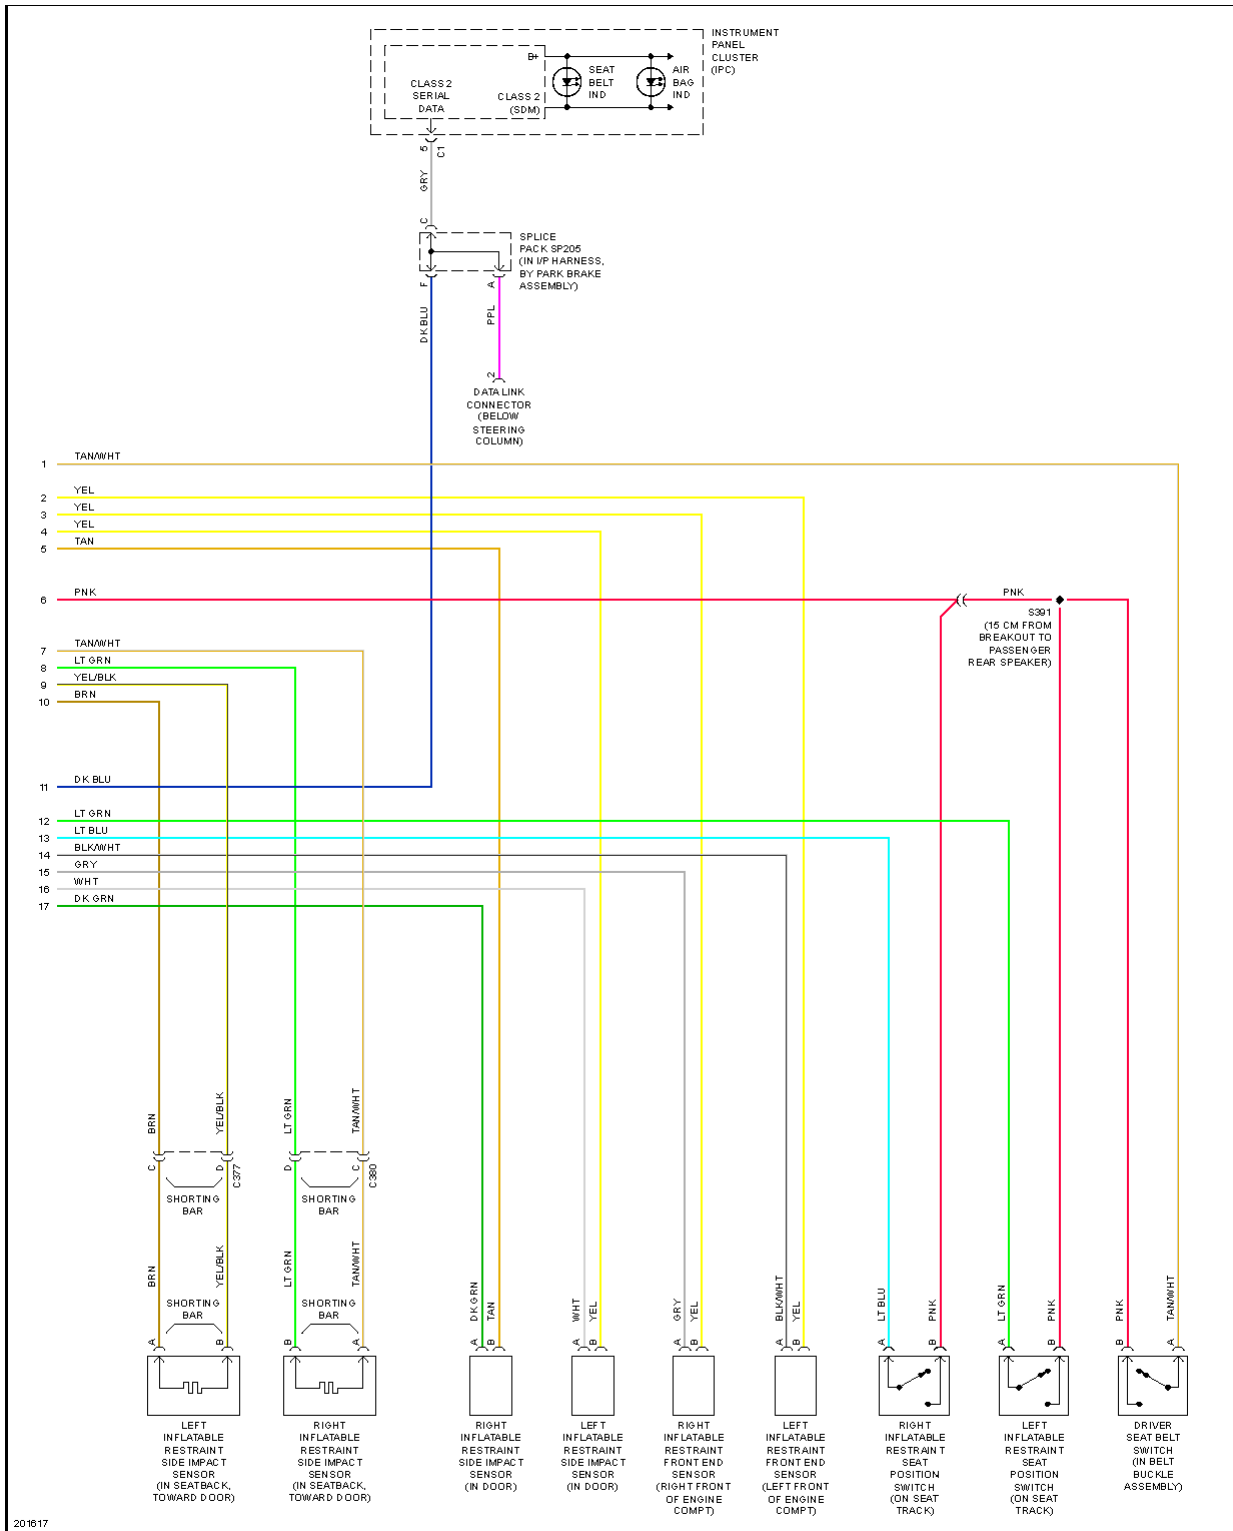

Fig. 63: Charging Circuit

2005 Chevrolet Corvette

2005 SYSTEM WIRING DIAGRAMS Chevrolet - Corvette

Fig. 64: Starting Circuit

2005 Chevrolet Corvette

2005 SYSTEM WIRING DIAGRAMS Chevrolet - Corvette

Fig. 65: Supplemental Restraints Circuit (1 of 2)

2005 Chevrolet Corvette

2005 SYSTEM WIRING DIAGRAMS Chevrolet - Corvette

Fig. 66: Supplemental Restraints Circuit (2 of 2)

Fig. 67: A/T Circuit

2005 Chevrolet Corvette

2005 SYSTEM WIRING DIAGRAMS Chevrolet - Corvette

Fig. 68: M/T Circuit

2005 Chevrolet Corvette

2005 SYSTEM WIRING DIAGRAMS Chevrolet - Corvette

Fig. 69: Trunk, Tailgate, Fuel Door Circuit

2005 Chevrolet Corvette

2005 SYSTEM WIRING DIAGRAMS Chevrolet - Corvette