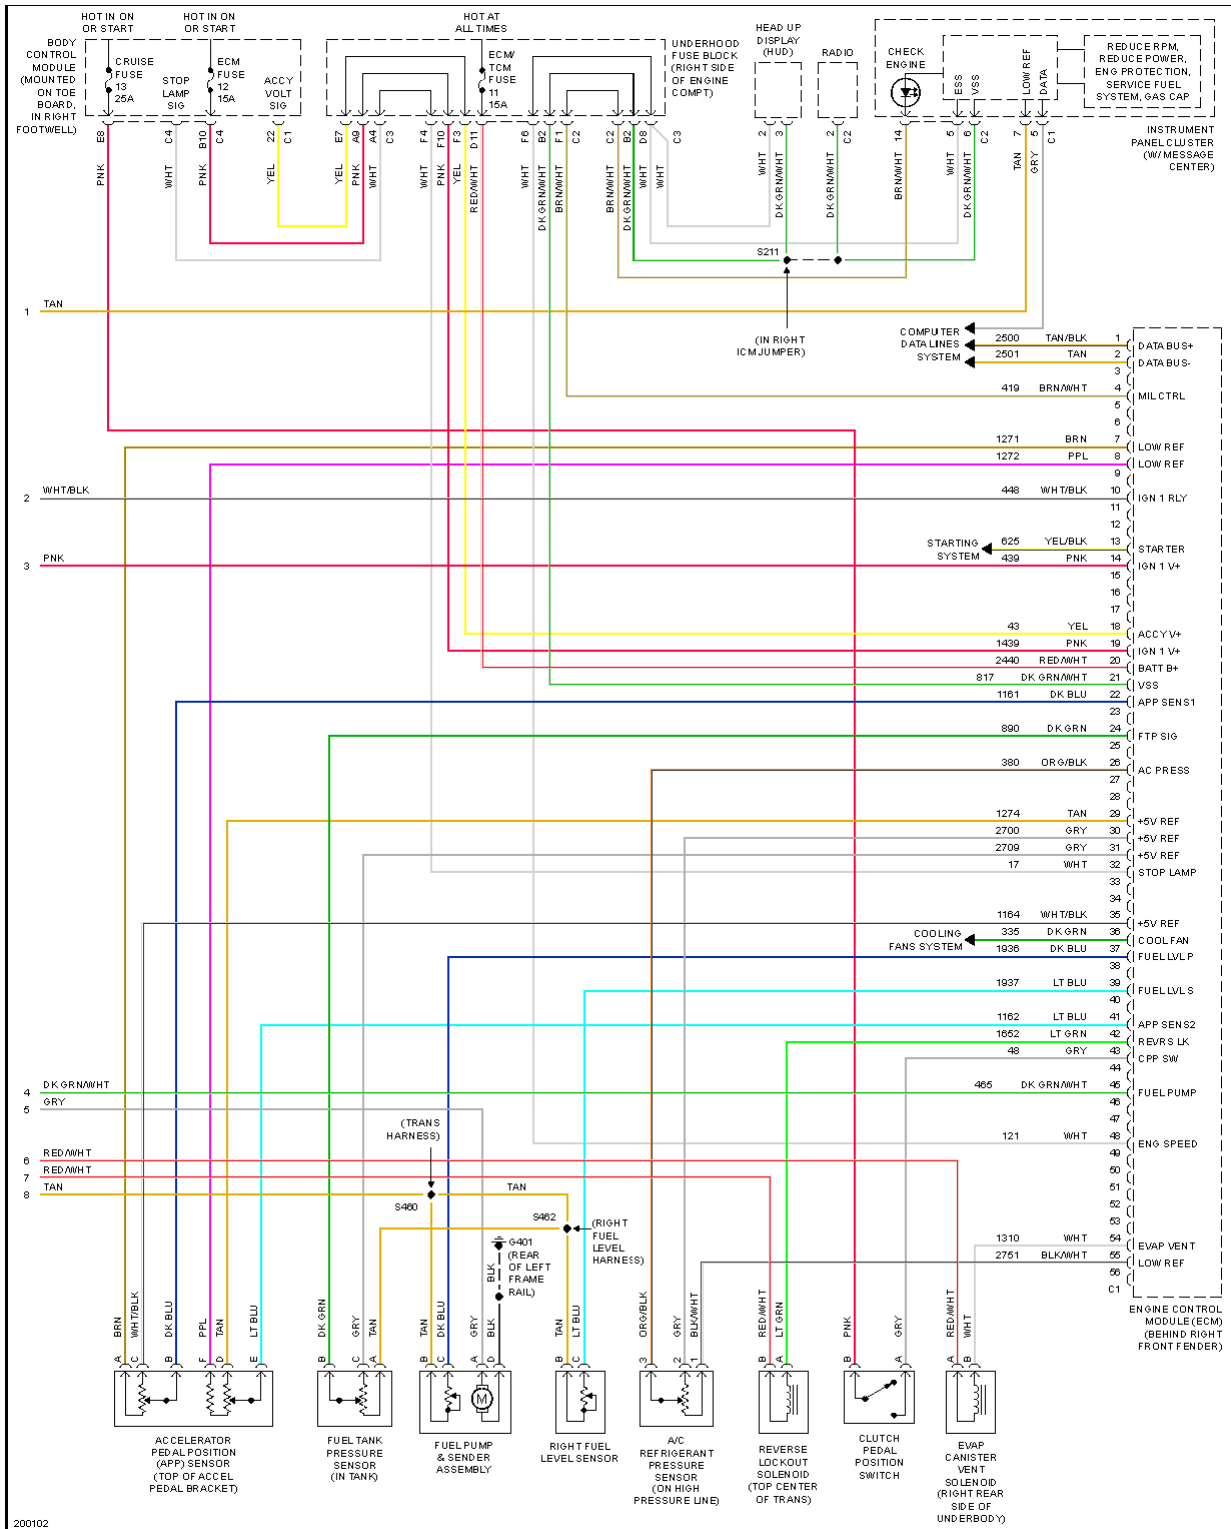

2005 Chevrolet Corvette

2005 SYSTEM WIRING DIAGRAMS Chevrolet - Corvette

Fig. 23: 6.0L VIN U, Engine Performance Circuit, M/T (1 of 4)

2005 Chevrolet Corvette

2005 SYSTEM WIRING DIAGRAMS Chevrolet - Corvette

Fig. 24: 6.0L VIN U, Engine Performance Circuit, M/T (2 of 4)

Fig. 25: 6.0L VIN U, Engine Performance Circuit, M/T (3 of 4)

2005 Chevrolet Corvette

2005 SYSTEM WIRING DIAGRAMS Chevrolet - Corvette

Fig. 26: 6.0L VIN U, Engine Performance Circuit, M/T (4 of 4)

Fig. 27: Back Up Light Circuit

2005 Chevrolet Corvette

2005 SYSTEM WIRING DIAGRAMS Chevrolet - Corvette

Fig. 28: Exterior Lamps Circuit (1 of 2)

Fig. 29: Exterior Lamps Circuit (2 of 2)

2005 Chevrolet Corvette