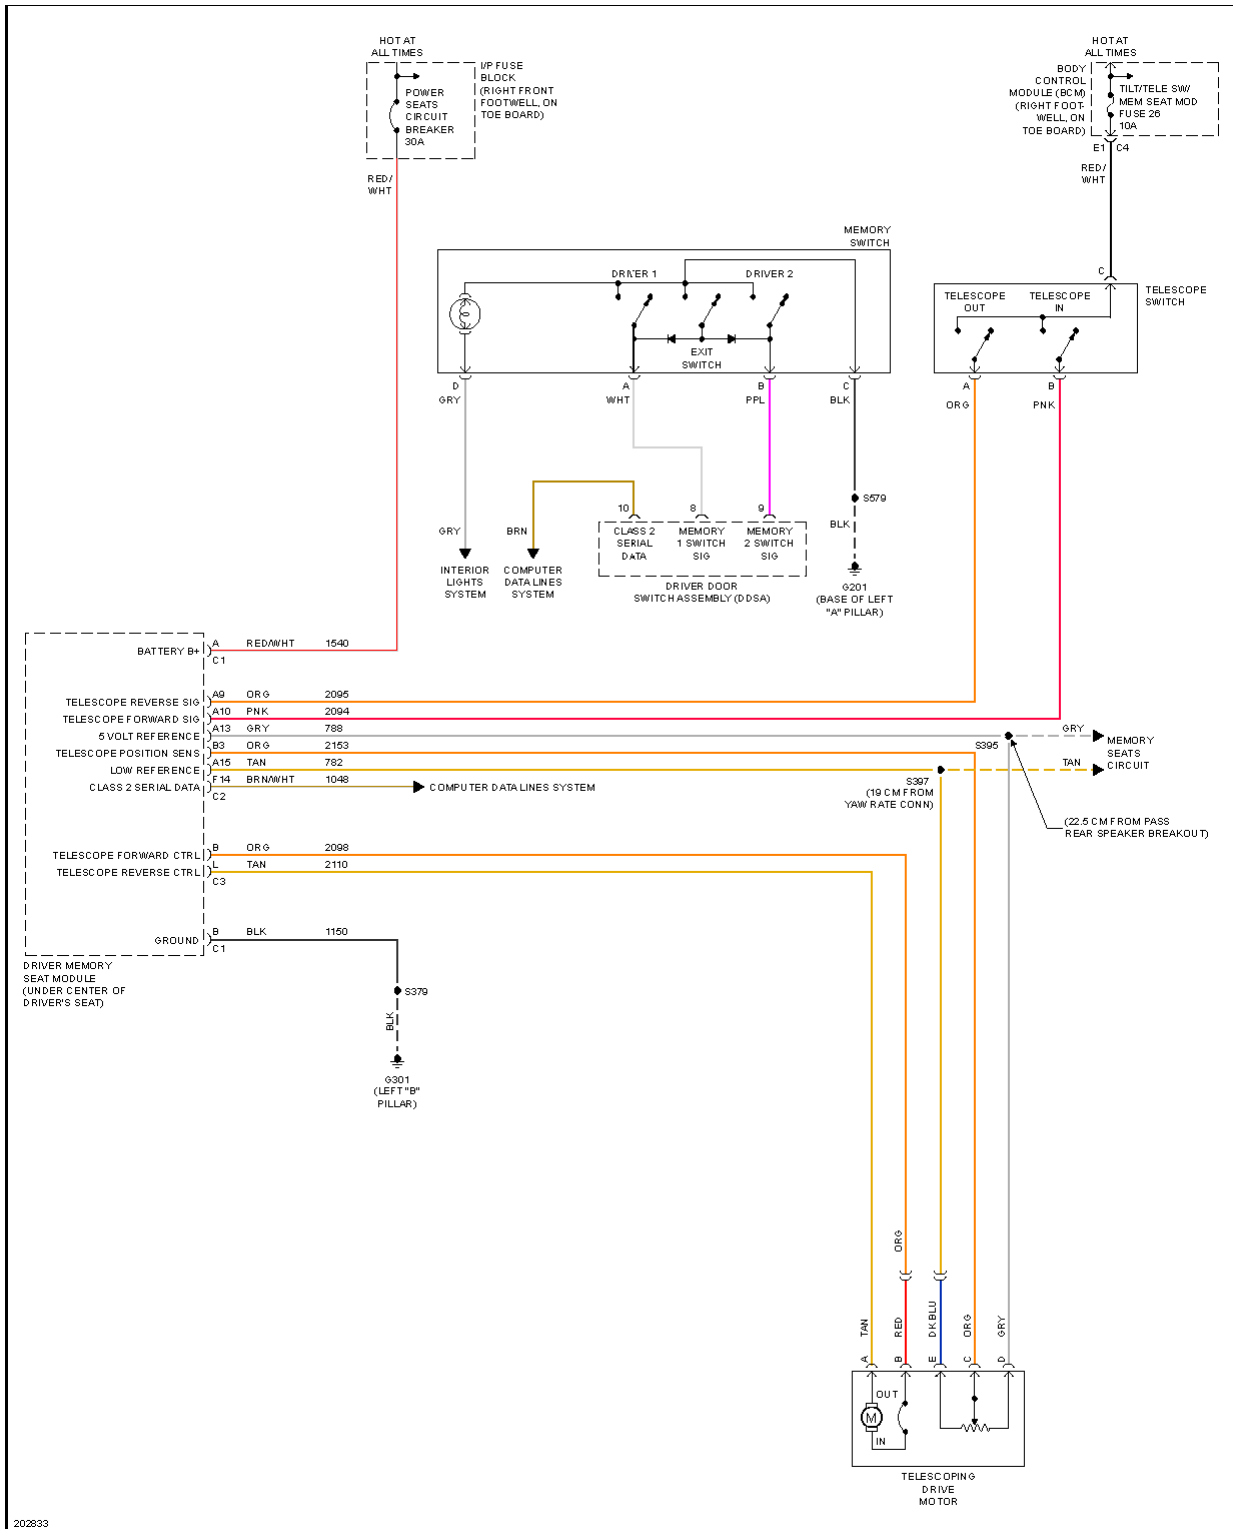

2005 SYSTEM WIRING DIAGRAMS Chevrolet - Corvette

Fig. 40: Driver's Memory Seat Circuit (1 of 2)

Fig. 41: Driver's Memory Seat Circuit (2 of 2)

2005 Chevrolet Corvette

2005 SYSTEM WIRING DIAGRAMS Chevrolet - Corvette

Fig. 42: Memory Mirrors Circuit

2005 Chevrolet Corvette

2005 SYSTEM WIRING DIAGRAMS Chevrolet - Corvette

Fig. 43: Steering Column Memory Circuit

Fig. 44: Navigation Circuit

2005 Chevrolet Corvette

2005 SYSTEM WIRING DIAGRAMS Chevrolet - Corvette

Fig. 45: Power Distribution Circuit (1 of 4)

2005 Chevrolet Corvette

2005 SYSTEM WIRING DIAGRAMS Chevrolet - Corvette

Fig. 46: Power Distribution Circuit (2 of 4)

2005 Chevrolet Corvette

2005 SYSTEM WIRING DIAGRAMS Chevrolet - Corvette