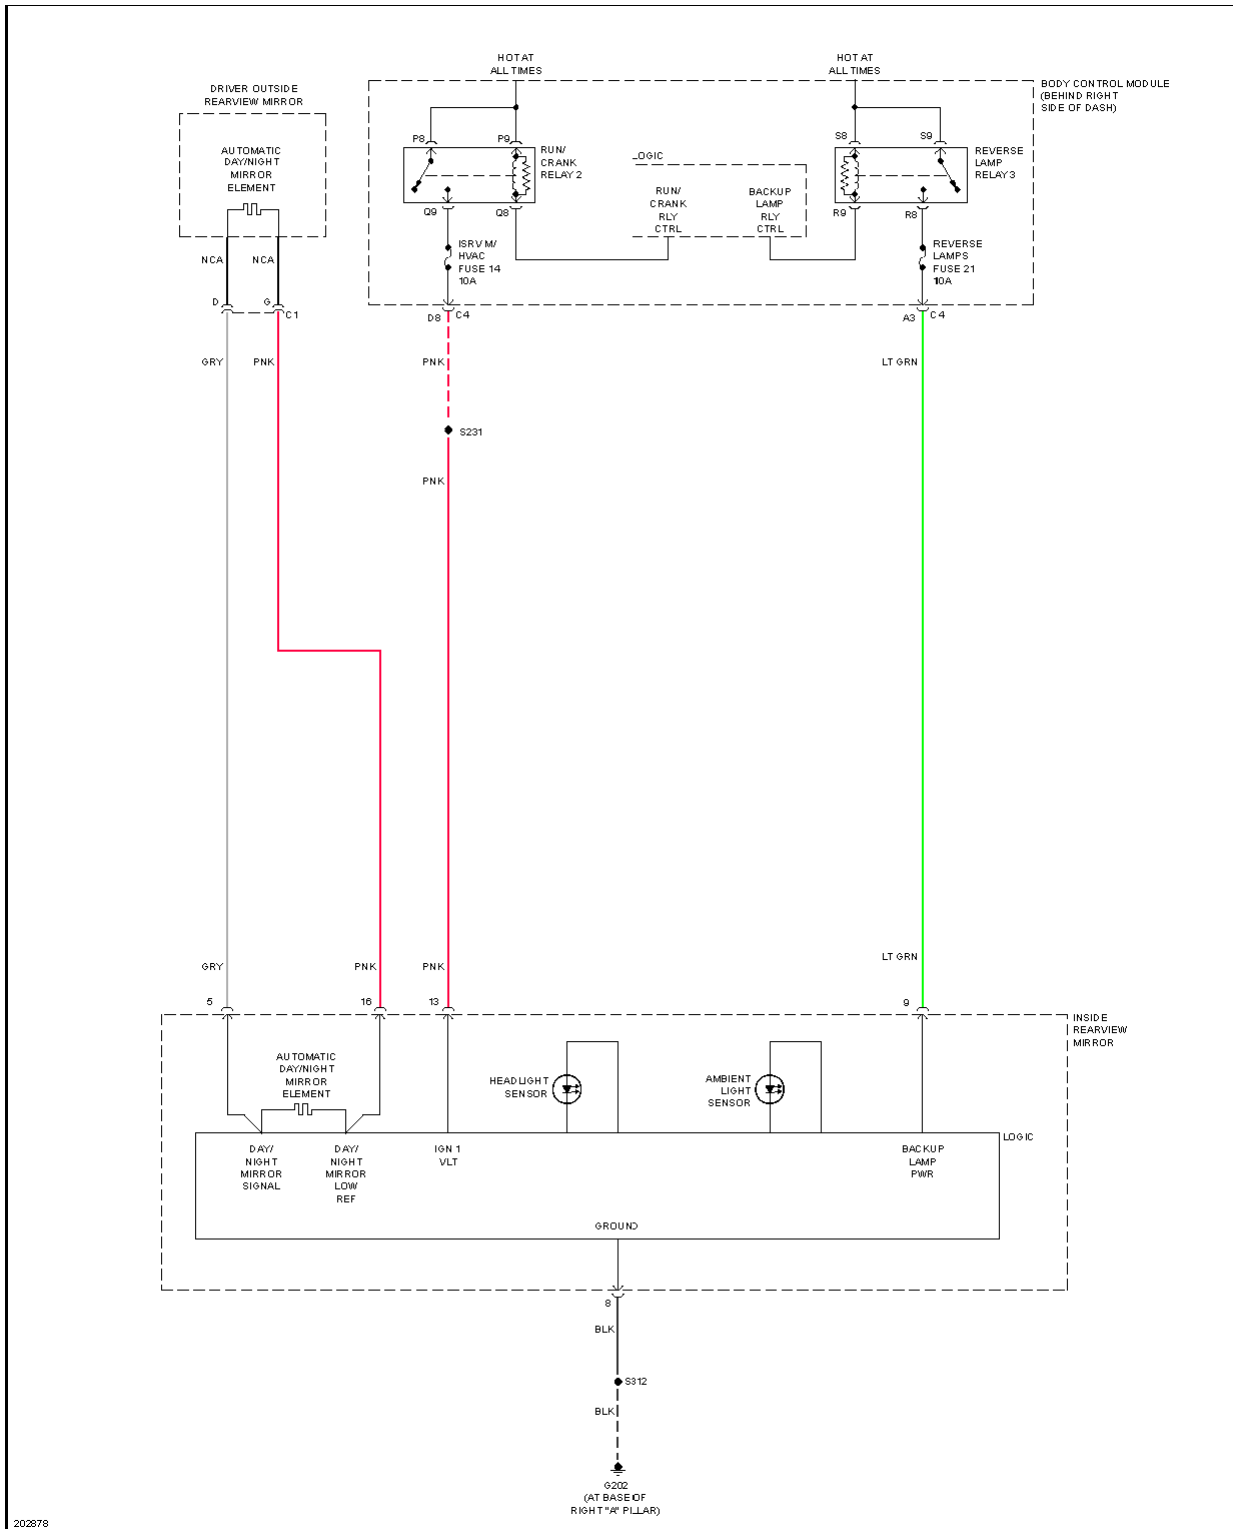

Fig. 45: Power Distribution Circuit (1 of 4)

2005 Chevrolet Corvette

2005 SYSTEM WIRING DIAGRAMS Chevrolet - Corvette

Fig. 46: Power Distribution Circuit (2 of 4)

2005 Chevrolet Corvette

2005 SYSTEM WIRING DIAGRAMS Chevrolet - Corvette

Fig. 47: Power Distribution Circuit (3 of 4)

2005 Chevrolet Corvette

2005 SYSTEM WIRING DIAGRAMS Chevrolet - Corvette

Fig. 48: Power Distribution Circuit (4 of 4)

2005 Chevrolet Corvette

2005 SYSTEM WIRING DIAGRAMS Chevrolet - Corvette

Fig. 49: Automatic Day/Night Mirror Circuit

2005 Chevrolet Corvette

2005 SYSTEM WIRING DIAGRAMS Chevrolet - Corvette

Fig. 50: Power Mirror Circuit

2005 Chevrolet Corvette

2005 SYSTEM WIRING DIAGRAMS Chevrolet - Corvette