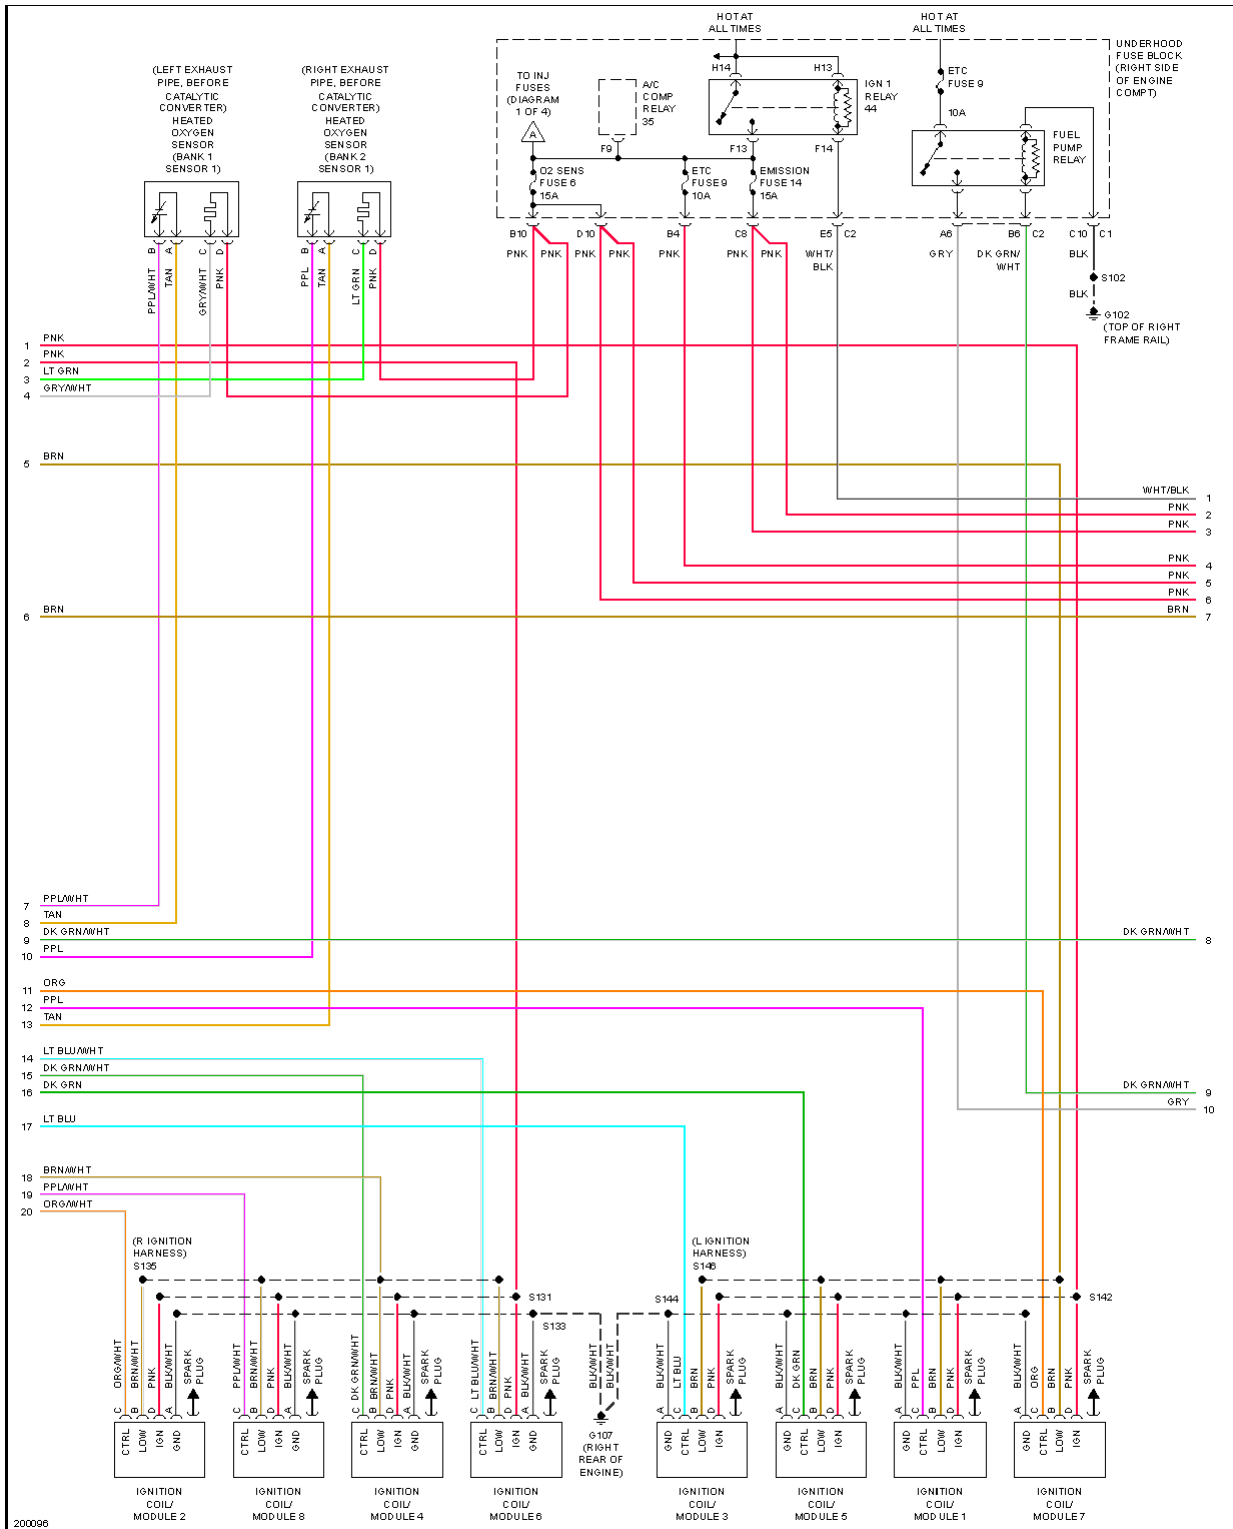

2005 SYSTEM WIRING DIAGRAMS Chevrolet - Corvette

Fig. 14: Cruise Control Circuit, A/T

2005 Chevrolet Corvette

2005 SYSTEM WIRING DIAGRAMS Chevrolet - Corvette

Fig. 15: Cruise Control Circuit, M/T

Fig. 16: Defoggers Circuit

2005 Chevrolet Corvette

2005 SYSTEM WIRING DIAGRAMS Chevrolet - Corvette

Fig. 17: Electronic Power Steering Circuit

Fig. 18: Electronic Suspension Circuit

2005 Chevrolet Corvette

2005 SYSTEM WIRING DIAGRAMS Chevrolet - Corvette

Fig. 19: 6.0L VIN U, Engine Performance Circuit, A/T (1 of 4)

2005 Chevrolet Corvette

2005 SYSTEM WIRING DIAGRAMS Chevrolet - Corvette

Fig. 20: 6.0L VIN U, Engine Performance Circuit, A/T (2 of 4)

2005 Chevrolet Corvette