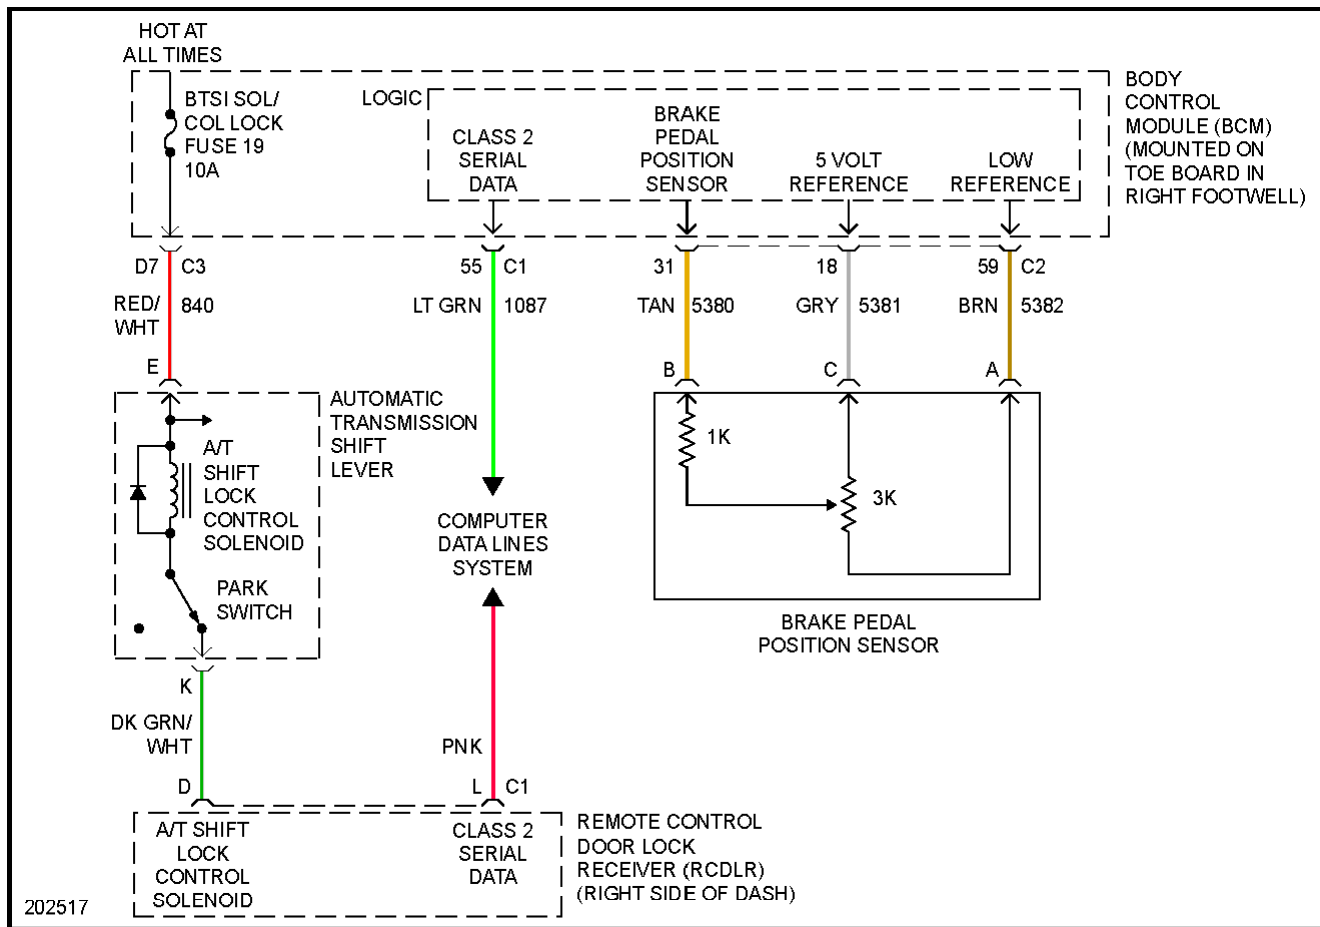

Fig. 56: Convertible Top Circuit, W/ Power Top (1 of 2)

2005 Chevrolet Corvette

2005 SYSTEM WIRING DIAGRAMS Chevrolet - Corvette

Fig. 57: Convertible Top Circuit, W/ Power Top (2 of 2)

Fig. 58: Power Windows Circuit

2005 Chevrolet Corvette

2005 SYSTEM WIRING DIAGRAMS Chevrolet - Corvette

Fig. 60: Premium Sound Radio Circuit

Fig. 61: Satellite Radio Circuit

Fig. 62: Shift Interlock Circuit

2005 Chevrolet Corvette

2005 SYSTEM WIRING DIAGRAMS Chevrolet - Corvette