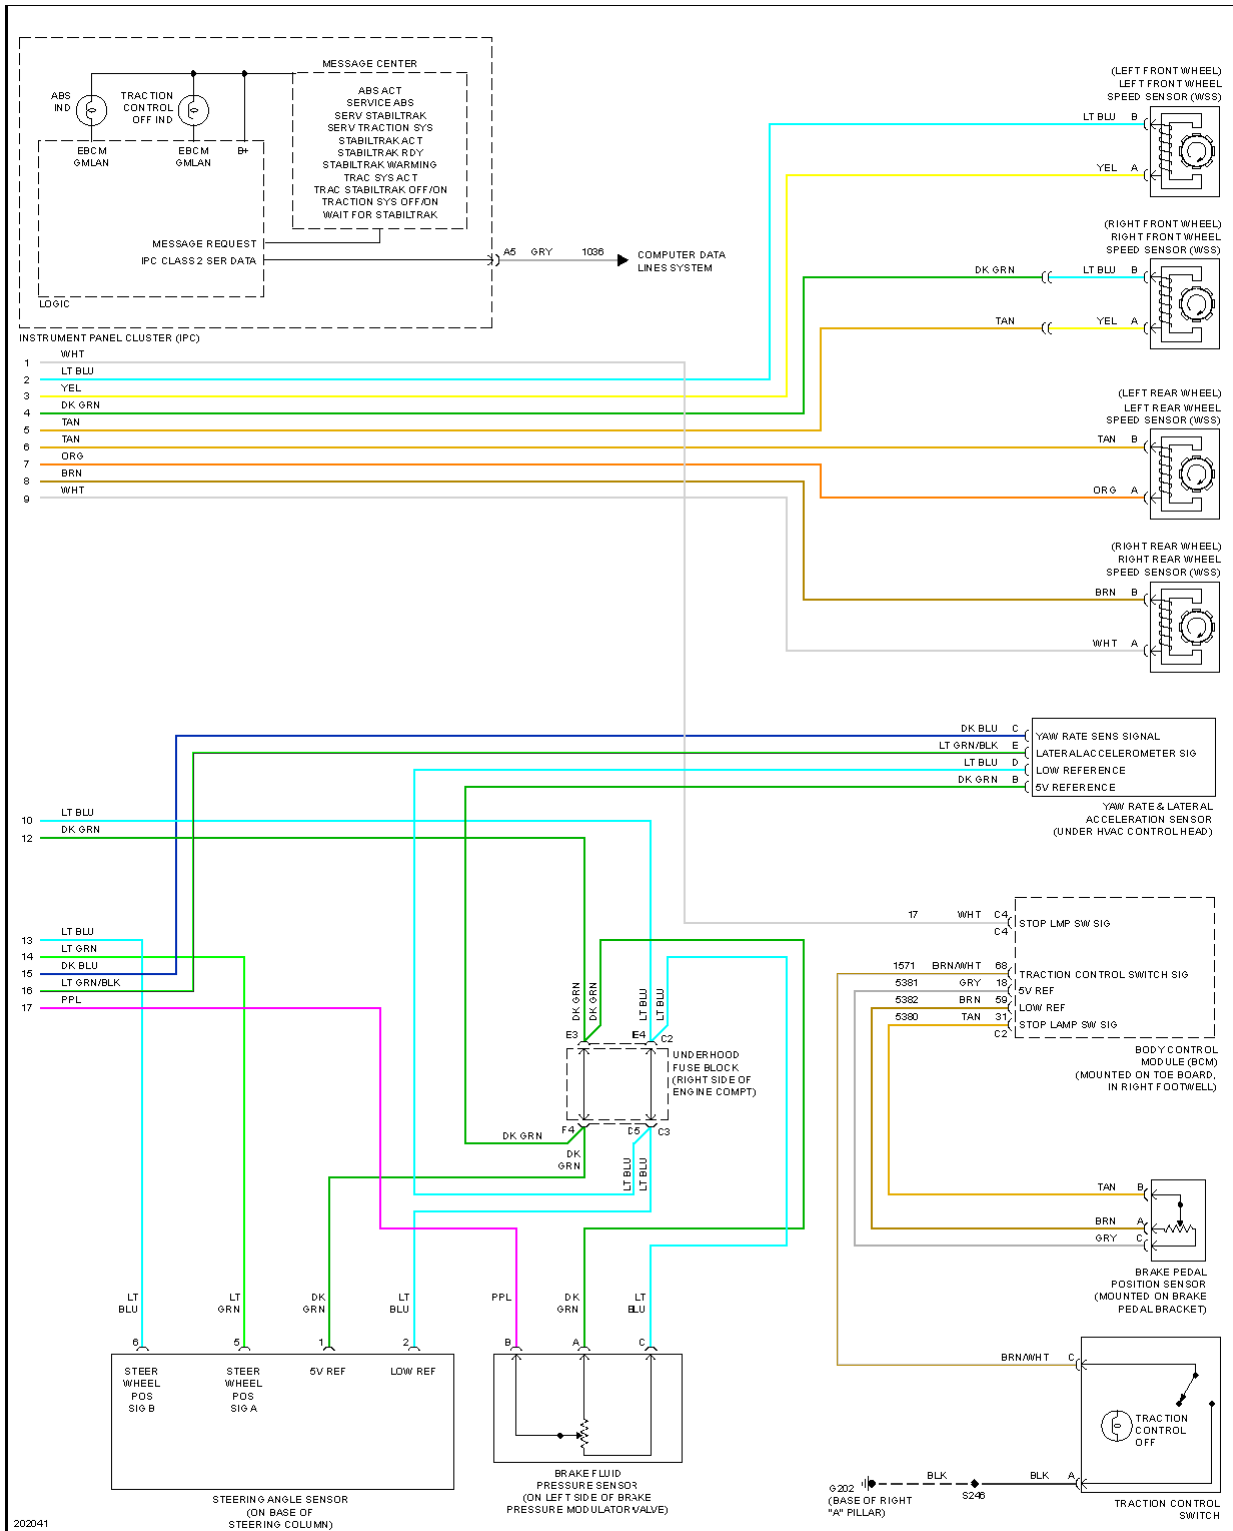

2005 Chevrolet Corvette

2005 SYSTEM WIRING DIAGRAMS Chevrolet - Corvette

Fig. 1: Automatic A/C Circuit (1 of 2)

Fig. 2: Automatic A/C Circuit (2 of 2)

Fig. 3: Compressor Circuit

2005 Chevrolet Corvette

2005 SYSTEM WIRING DIAGRAMS Chevrolet - Corvette

Fig. 4: Anti-lock Brakes Circuit (1 of 2)

2005 Chevrolet Corvette

2005 SYSTEM WIRING DIAGRAMS Chevrolet - Corvette

Fig. 5: Anti-lock Brakes Circuit (2 of 2)

2005 Chevrolet Corvette

2005 SYSTEM WIRING DIAGRAMS Chevrolet - Corvette