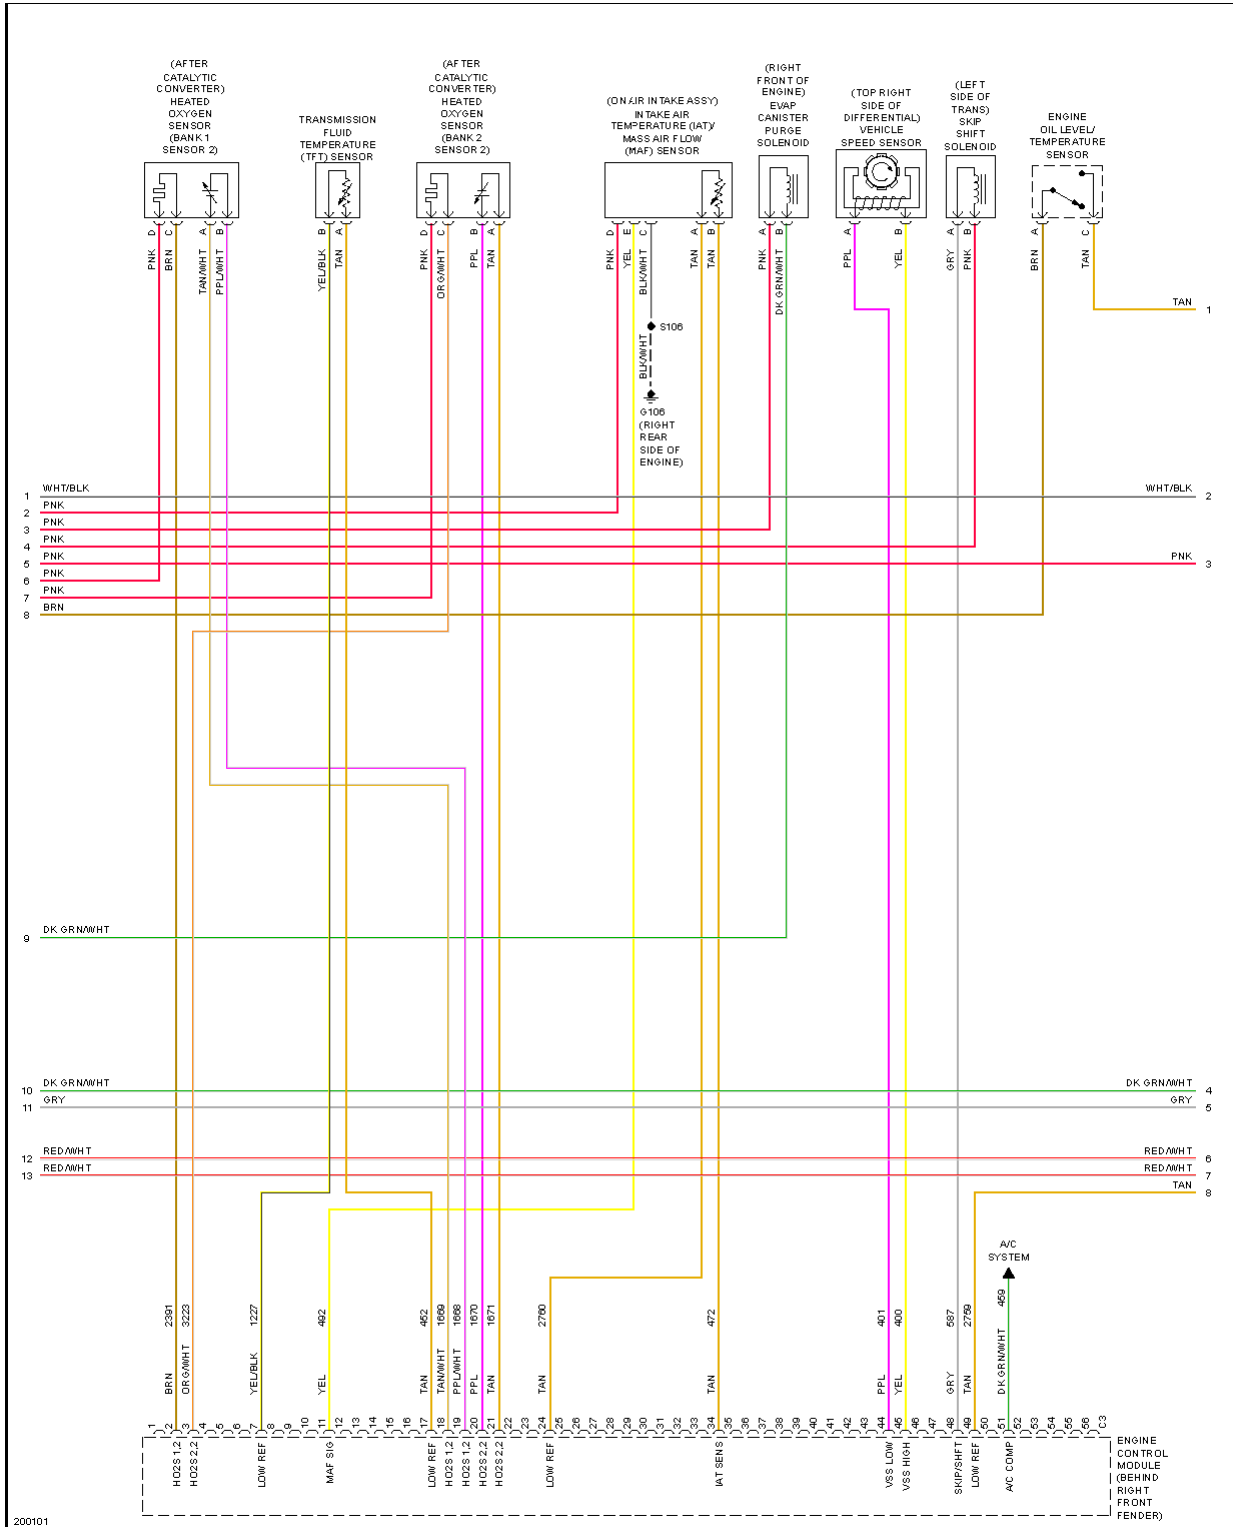

2005 Chevrolet Corvette

2005 SYSTEM WIRING DIAGRAMS Chevrolet - Corvette

Fig. 23: 6.0L VIN U, Engine Performance Circuit, M/T (1 of 4)

2005 Chevrolet Corvette

2005 SYSTEM WIRING DIAGRAMS Chevrolet - Corvette

Fig. 24: 6.0L VIN U, Engine Performance Circuit, M/T (2 of 4)

Fig. 25: 6.0L VIN U, Engine Performance Circuit, M/T (3 of 4)

2005 Chevrolet Corvette

2005 SYSTEM WIRING DIAGRAMS Chevrolet - Corvette

Fig. 26: 6.0L VIN U, Engine Performance Circuit, M/T (4 of 4)

Fig. 27: Back Up Light Circuit

2005 Chevrolet Corvette

2005 SYSTEM WIRING DIAGRAMS Chevrolet - Corvette

Fig. 28: Exterior Lamps Circuit (1 of 2)

Fig. 29: Exterior Lamps Circuit (2 of 2)

2005 Chevrolet Corvette