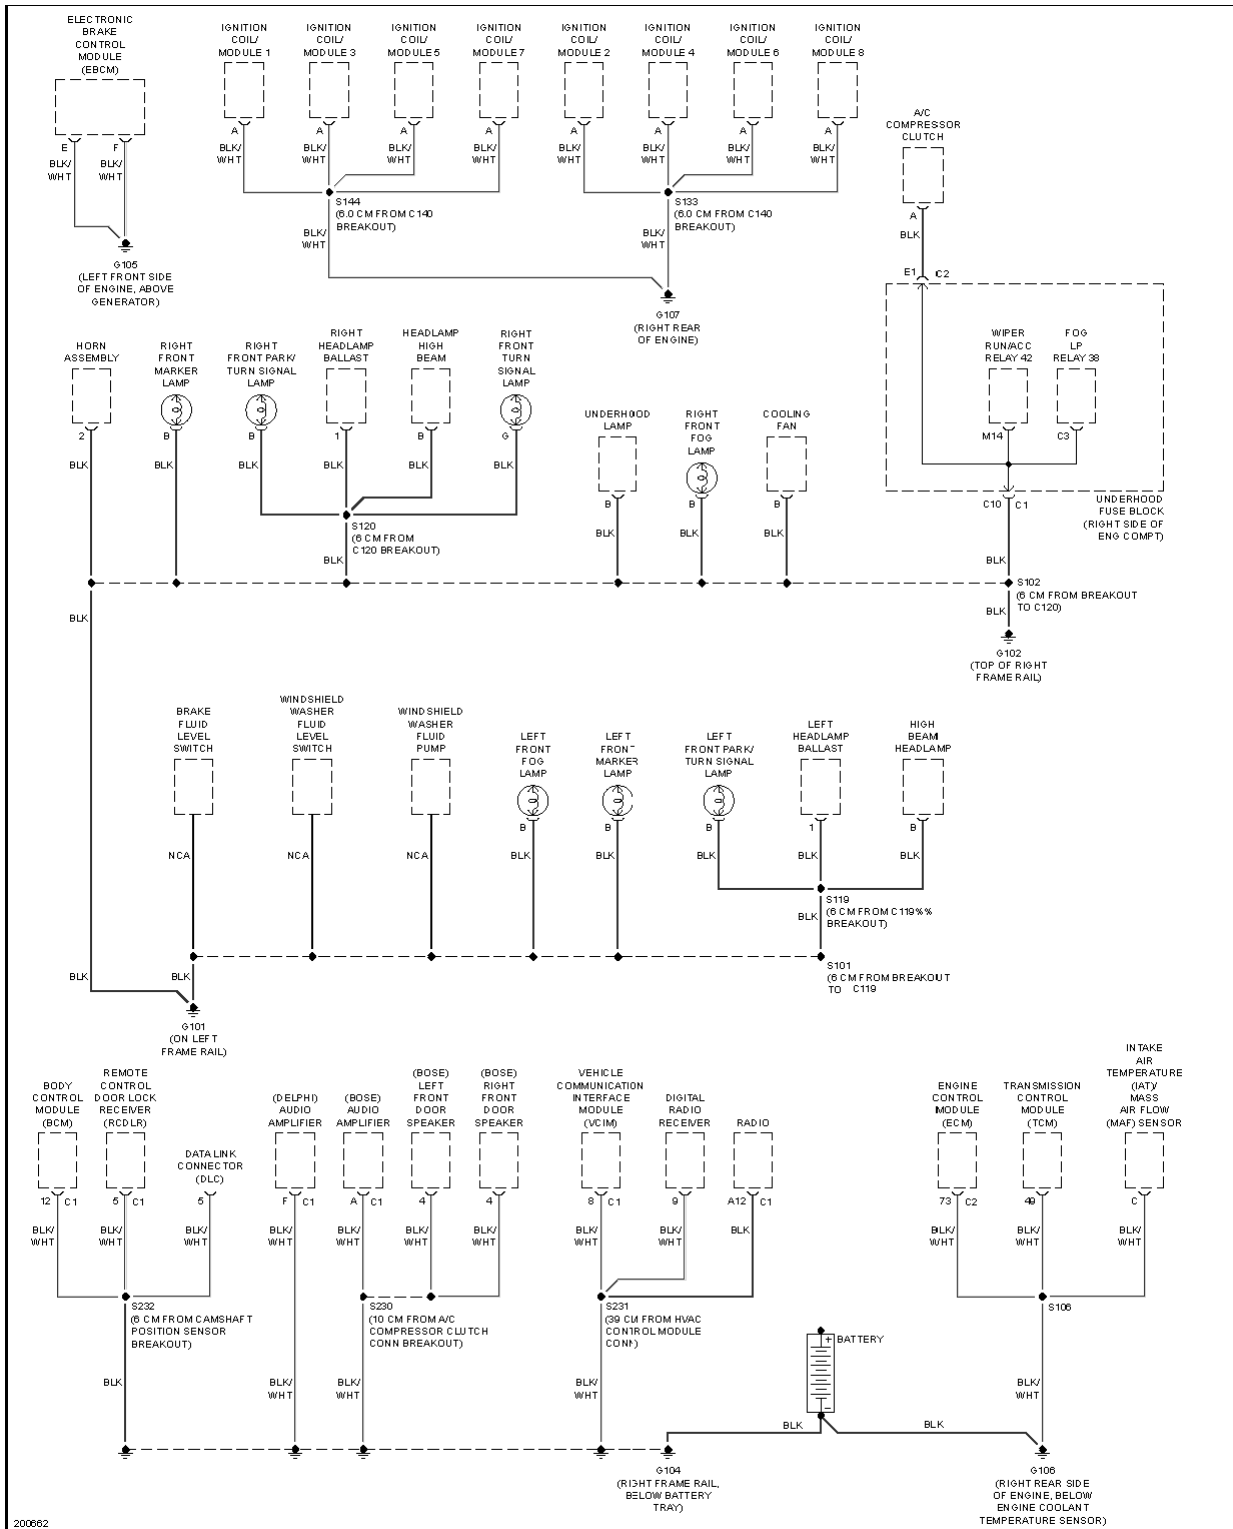

2005 Chevrolet Corvette

2005 SYSTEM WIRING DIAGRAMS Chevrolet - Corvette

Fig. 30: Ground Distribution Circuit (1 of 4)