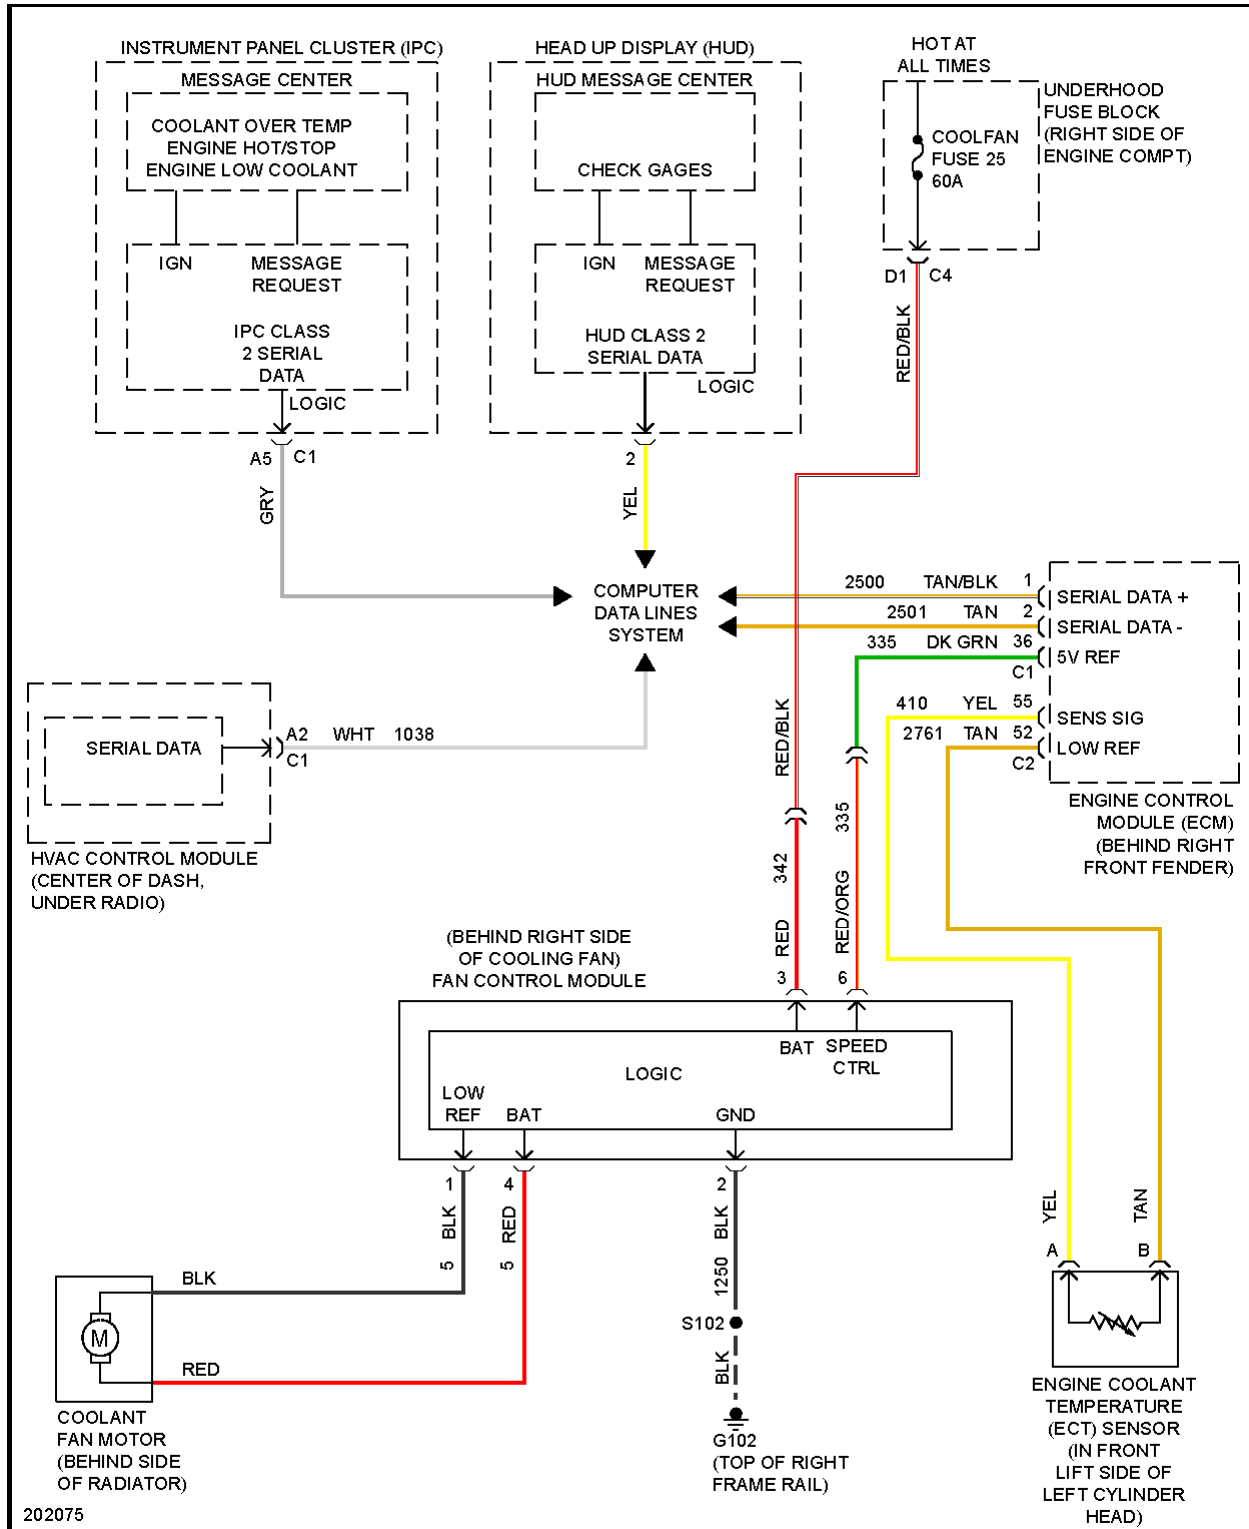

2005 Chevrolet Corvette

2005 SYSTEM WIRING DIAGRAMS Chevrolet - Corvette

Fig. 11: Body Control Modules Circuit (4 of 4)

Fig. 12: Computer Data Lines Circuit

Fig. 13: Cooling Fan Circuit

2005 Chevrolet Corvette

2005 SYSTEM WIRING DIAGRAMS Chevrolet - Corvette

Fig. 14: Cruise Control Circuit, A/T

2005 Chevrolet Corvette

2005 SYSTEM WIRING DIAGRAMS Chevrolet - Corvette

Fig. 15: Cruise Control Circuit, M/T

Fig. 16: Defoggers Circuit