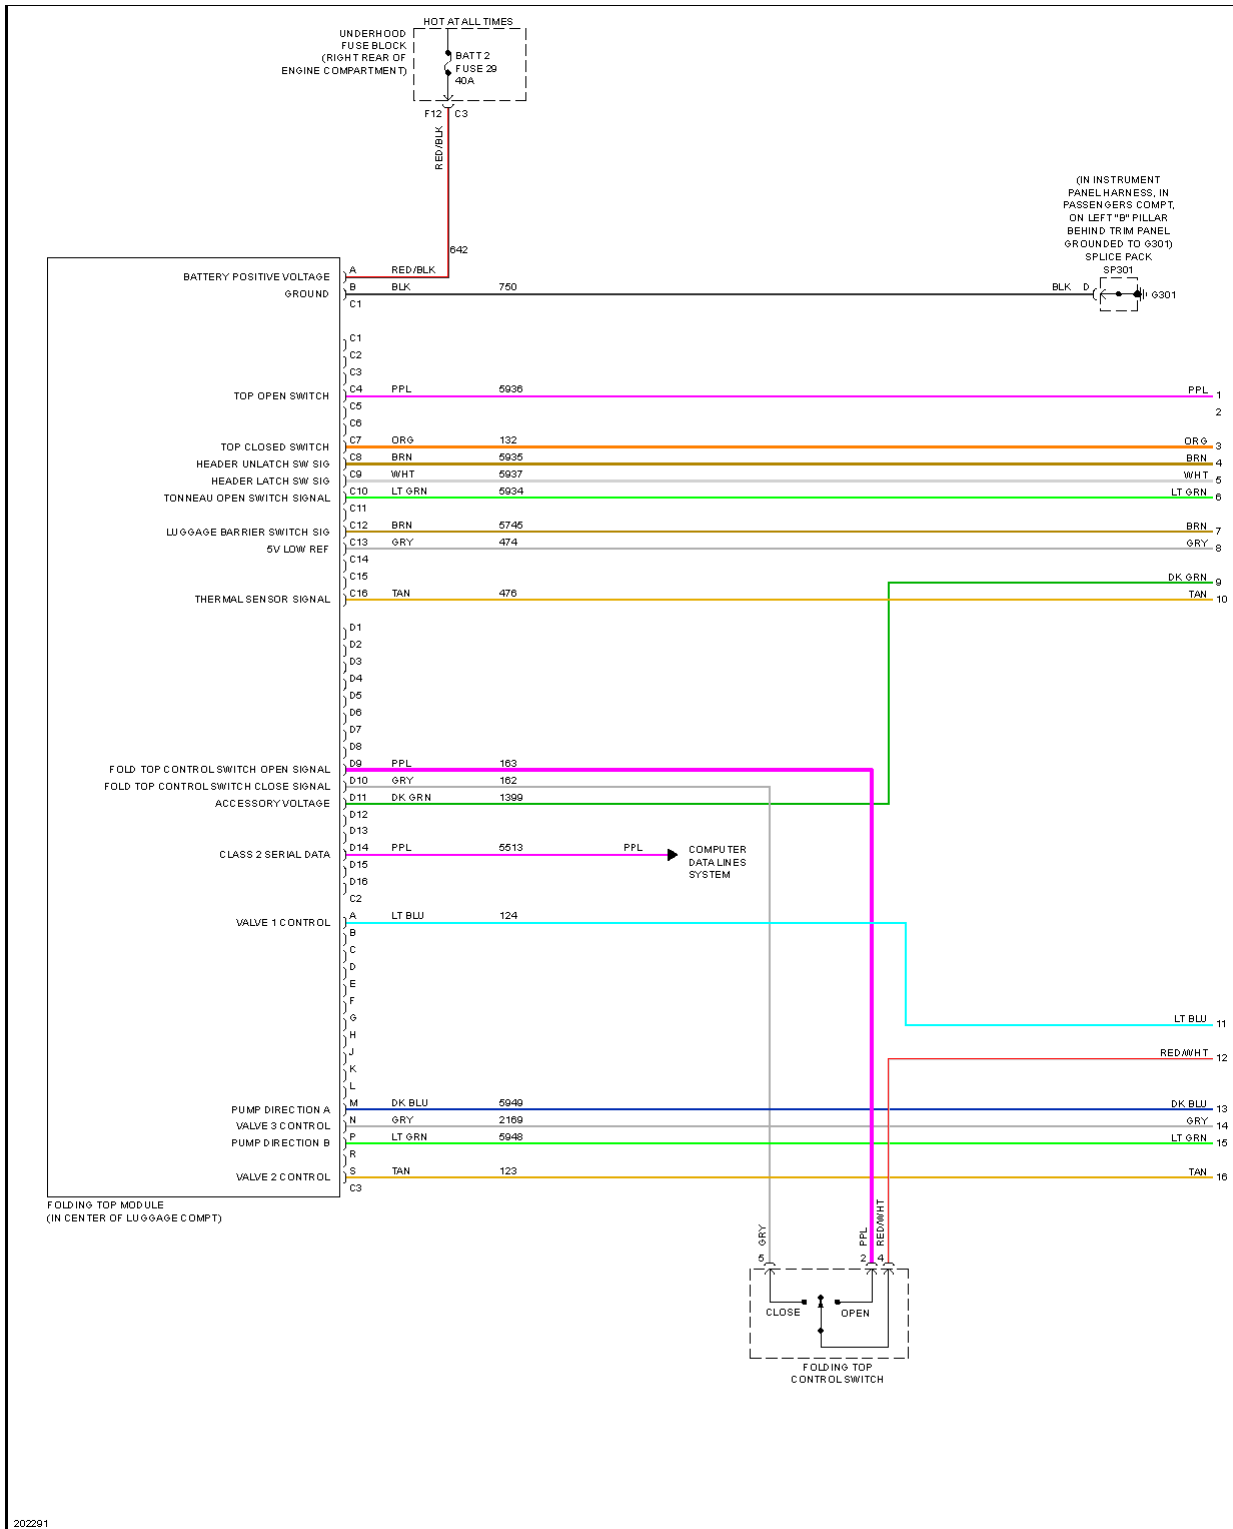

Fig. 51: Driver Seat Circuit

2005 Chevrolet Corvette

2005 SYSTEM WIRING DIAGRAMS Chevrolet - Corvette

Fig. 52: Heated Seats Circuit

2005 Chevrolet Corvette

2005 SYSTEM WIRING DIAGRAMS Chevrolet - Corvette

Fig. 53: Lumbar Circuit

Fig. 54: Passenger Seat Circuit

2005 Chevrolet Corvette

2005 SYSTEM WIRING DIAGRAMS Chevrolet - Corvette

Fig. 55: Convertible Top Circuit, W/ Manual Top

2005 Chevrolet Corvette

2005 SYSTEM WIRING DIAGRAMS Chevrolet - Corvette

Fig. 56: Convertible Top Circuit, W/ Power Top (1 of 2)

2005 Chevrolet Corvette

2005 SYSTEM WIRING DIAGRAMS Chevrolet - Corvette

Fig. 57: Convertible Top Circuit, W/ Power Top (2 of 2)

Fig. 58: Power Windows Circuit