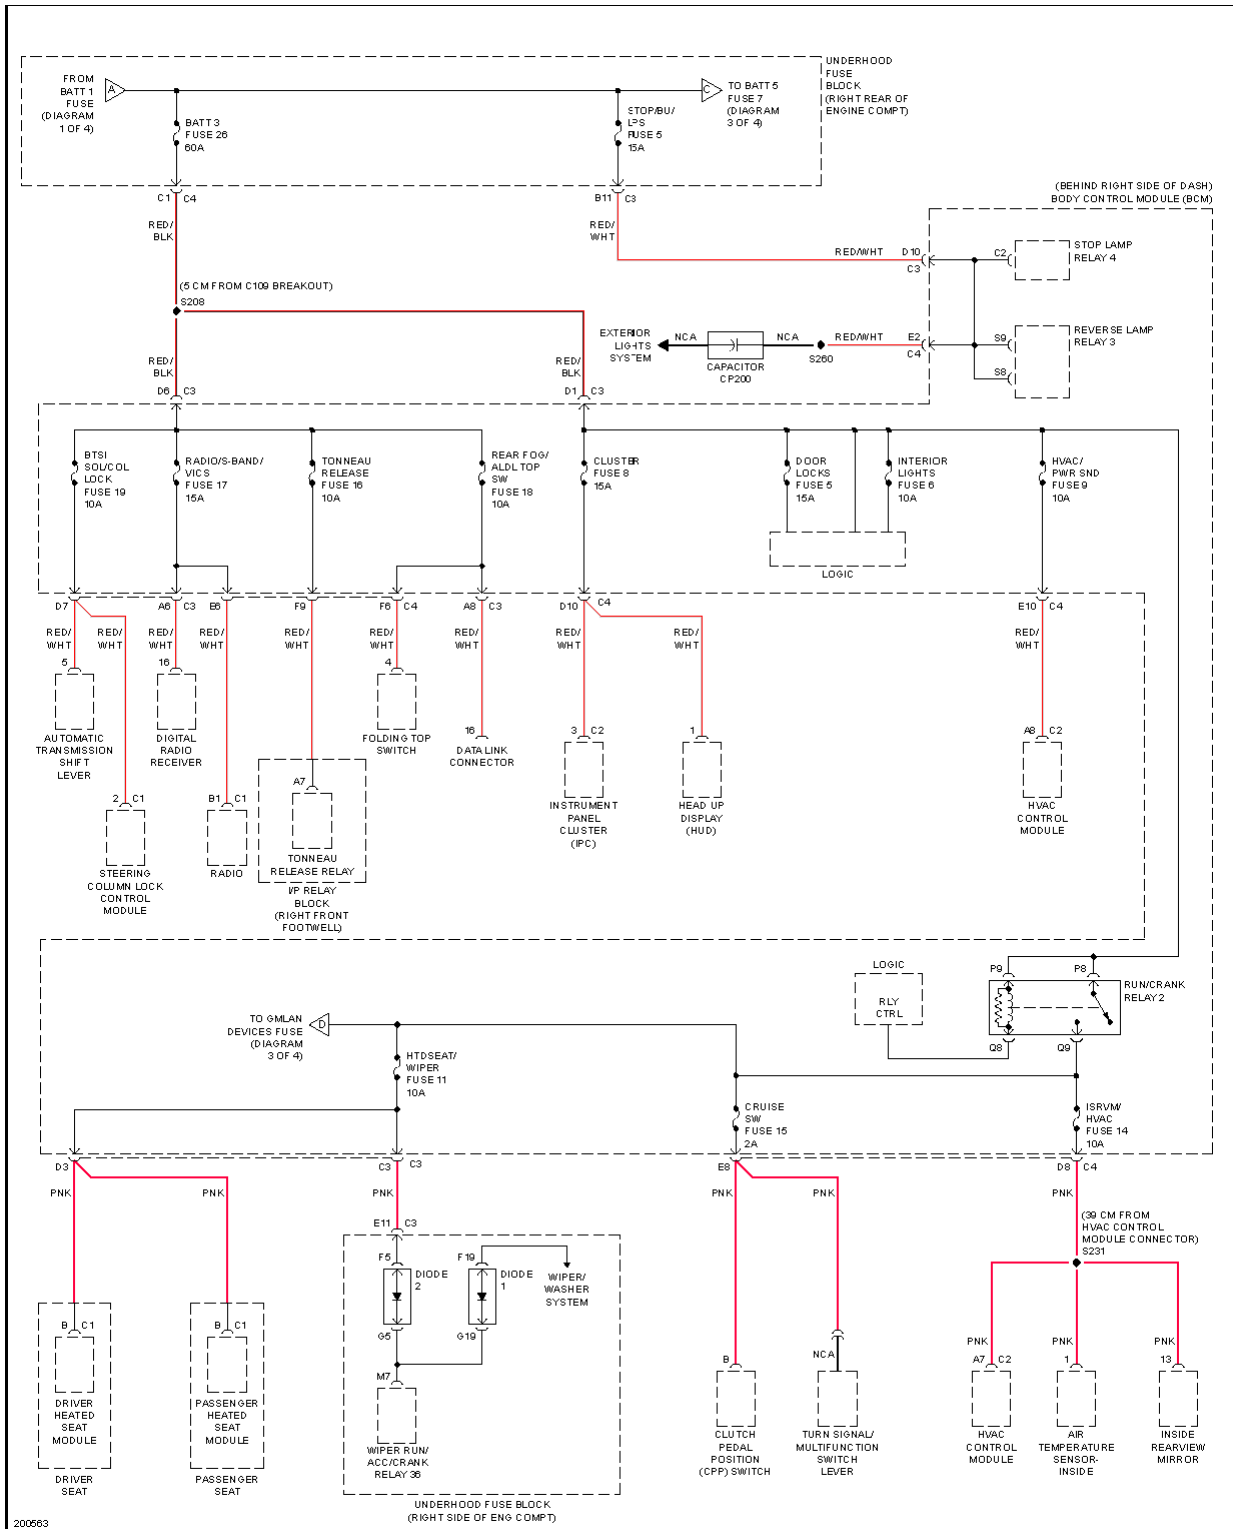

2005 Chevrolet Corvette

2005 SYSTEM WIRING DIAGRAMS Chevrolet - Corvette

Fig. 46: Power Distribution Circuit (2 of 4)