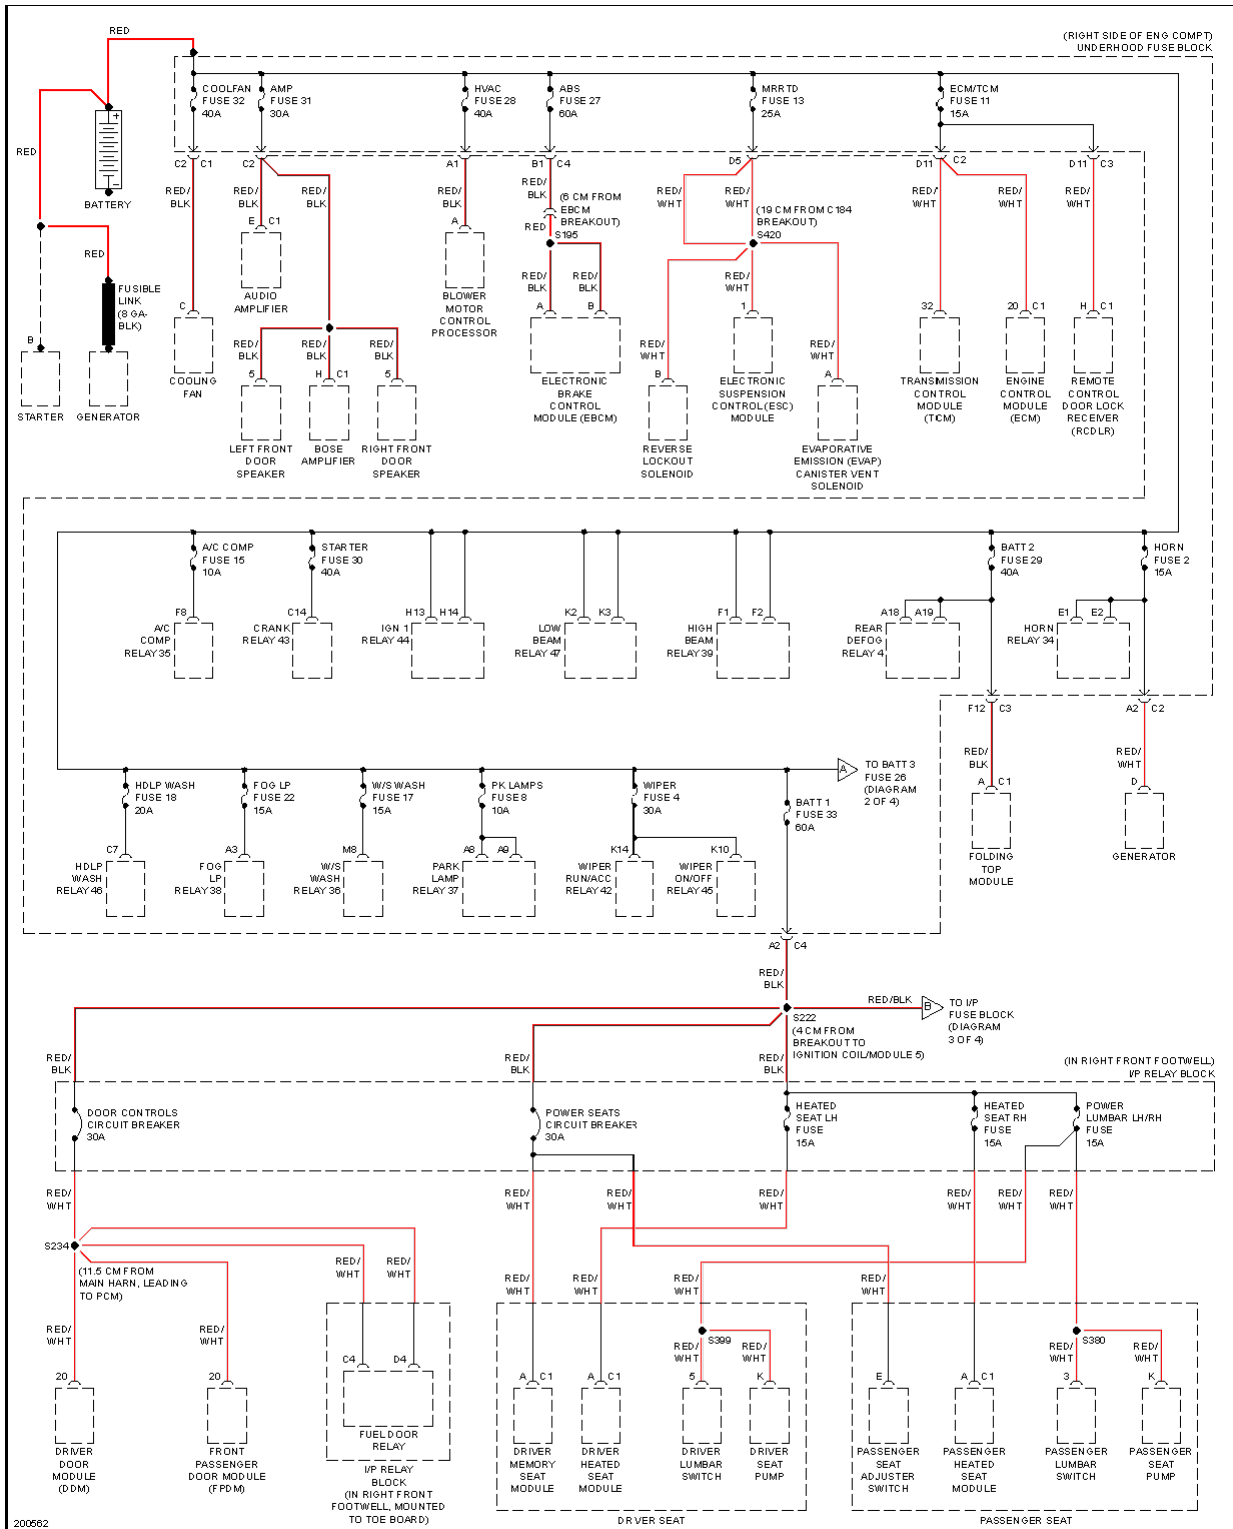

2005 SYSTEM WIRING DIAGRAMS Chevrolet - Corvette

Fig. 40: Driver's Memory Seat Circuit (1 of 2)

Fig. 41: Driver's Memory Seat Circuit (2 of 2)

2005 Chevrolet Corvette

2005 SYSTEM WIRING DIAGRAMS Chevrolet - Corvette

Fig. 42: Memory Mirrors Circuit

2005 Chevrolet Corvette

2005 SYSTEM WIRING DIAGRAMS Chevrolet - Corvette

Fig. 43: Steering Column Memory Circuit

Fig. 44: Navigation Circuit

2005 Chevrolet Corvette

2005 SYSTEM WIRING DIAGRAMS Chevrolet - Corvette

Fig. 45: Power Distribution Circuit (1 of 4)

2005 Chevrolet Corvette

2005 SYSTEM WIRING DIAGRAMS Chevrolet - Corvette

Fig. 46: Power Distribution Circuit (2 of 4)

2005 Chevrolet Corvette

2005 SYSTEM WIRING DIAGRAMS Chevrolet - Corvette