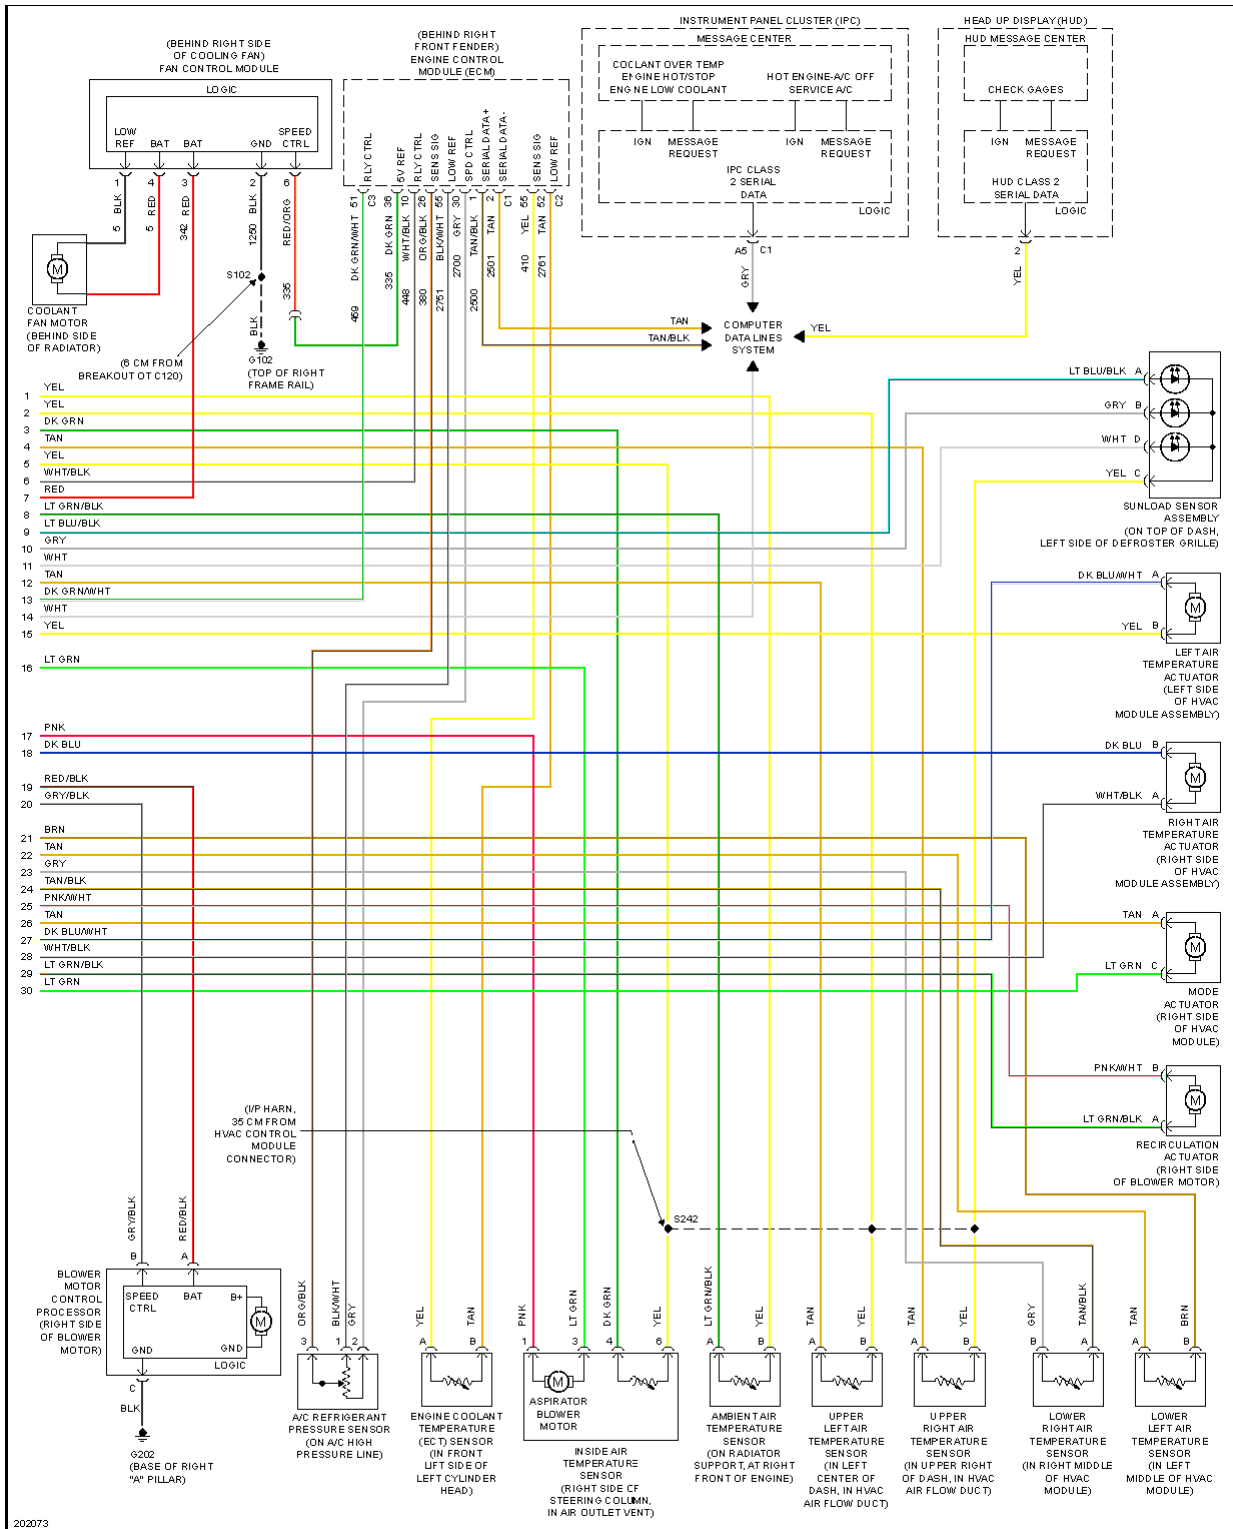

2005 Chevrolet Corvette

2005 SYSTEM WIRING DIAGRAMS Chevrolet - Corvette

Fig. 1: Automatic A/C Circuit (1 of 2)

Fig. 2: Automatic A/C Circuit (2 of 2)

Fig. 3: Compressor Circuit

2005 Chevrolet Corvette

2005 SYSTEM WIRING DIAGRAMS Chevrolet - Corvette

Fig. 4: Anti-lock Brakes Circuit (1 of 2)

2005 Chevrolet Corvette

2005 SYSTEM WIRING DIAGRAMS Chevrolet - Corvette

Fig. 5: Anti-lock Brakes Circuit (2 of 2)

2005 Chevrolet Corvette

2005 SYSTEM WIRING DIAGRAMS Chevrolet - Corvette