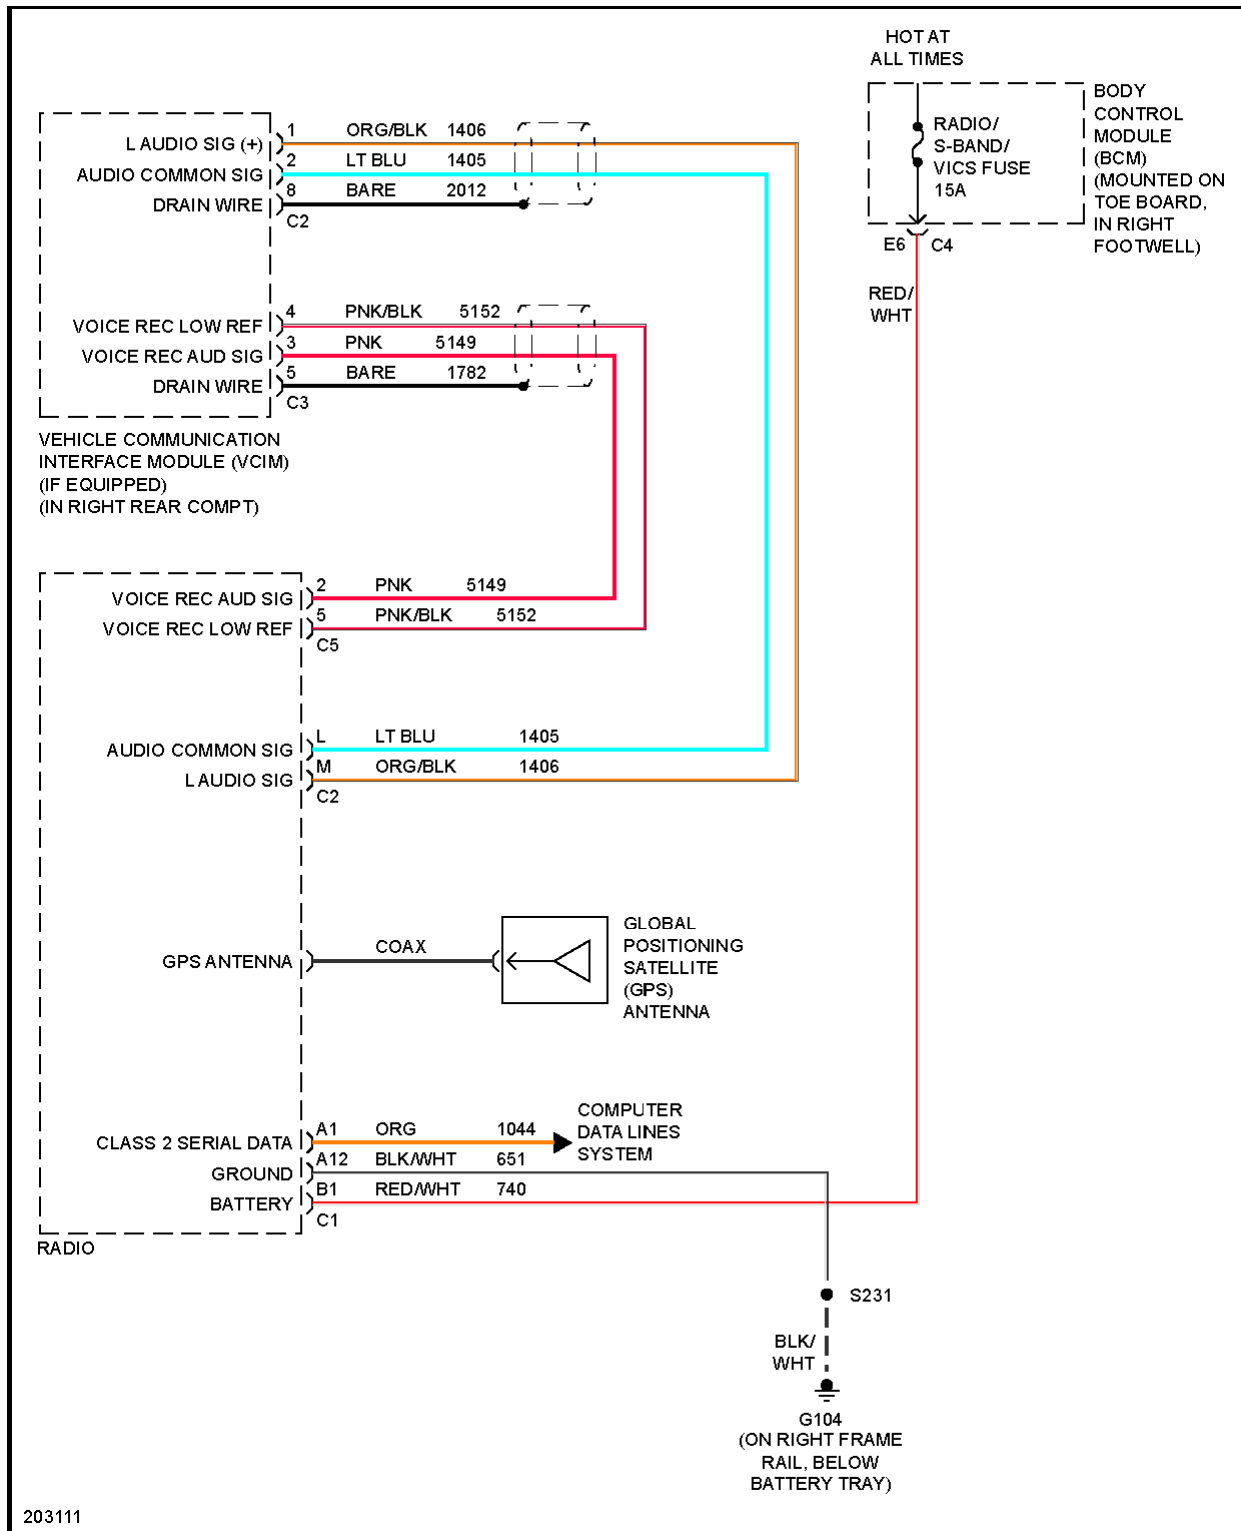

2005 SYSTEM WIRING DIAGRAMS Chevrolet - Corvette

Fig. 40: Driver's Memory Seat Circuit (1 of 2)

Fig. 41: Driver's Memory Seat Circuit (2 of 2)

2005 Chevrolet Corvette

2005 SYSTEM WIRING DIAGRAMS Chevrolet - Corvette

Fig. 42: Memory Mirrors Circuit

2005 Chevrolet Corvette

2005 SYSTEM WIRING DIAGRAMS Chevrolet - Corvette

Fig. 43: Steering Column Memory Circuit

Fig. 44: Navigation Circuit

2005 Chevrolet Corvette

2005 SYSTEM WIRING DIAGRAMS Chevrolet - Corvette

Fig. 45: Power Distribution Circuit (1 of 4)

2005 Chevrolet Corvette

2005 SYSTEM WIRING DIAGRAMS Chevrolet - Corvette

Fig. 46: Power Distribution Circuit (2 of 4)

2005 Chevrolet Corvette

2005 SYSTEM WIRING DIAGRAMS Chevrolet - Corvette