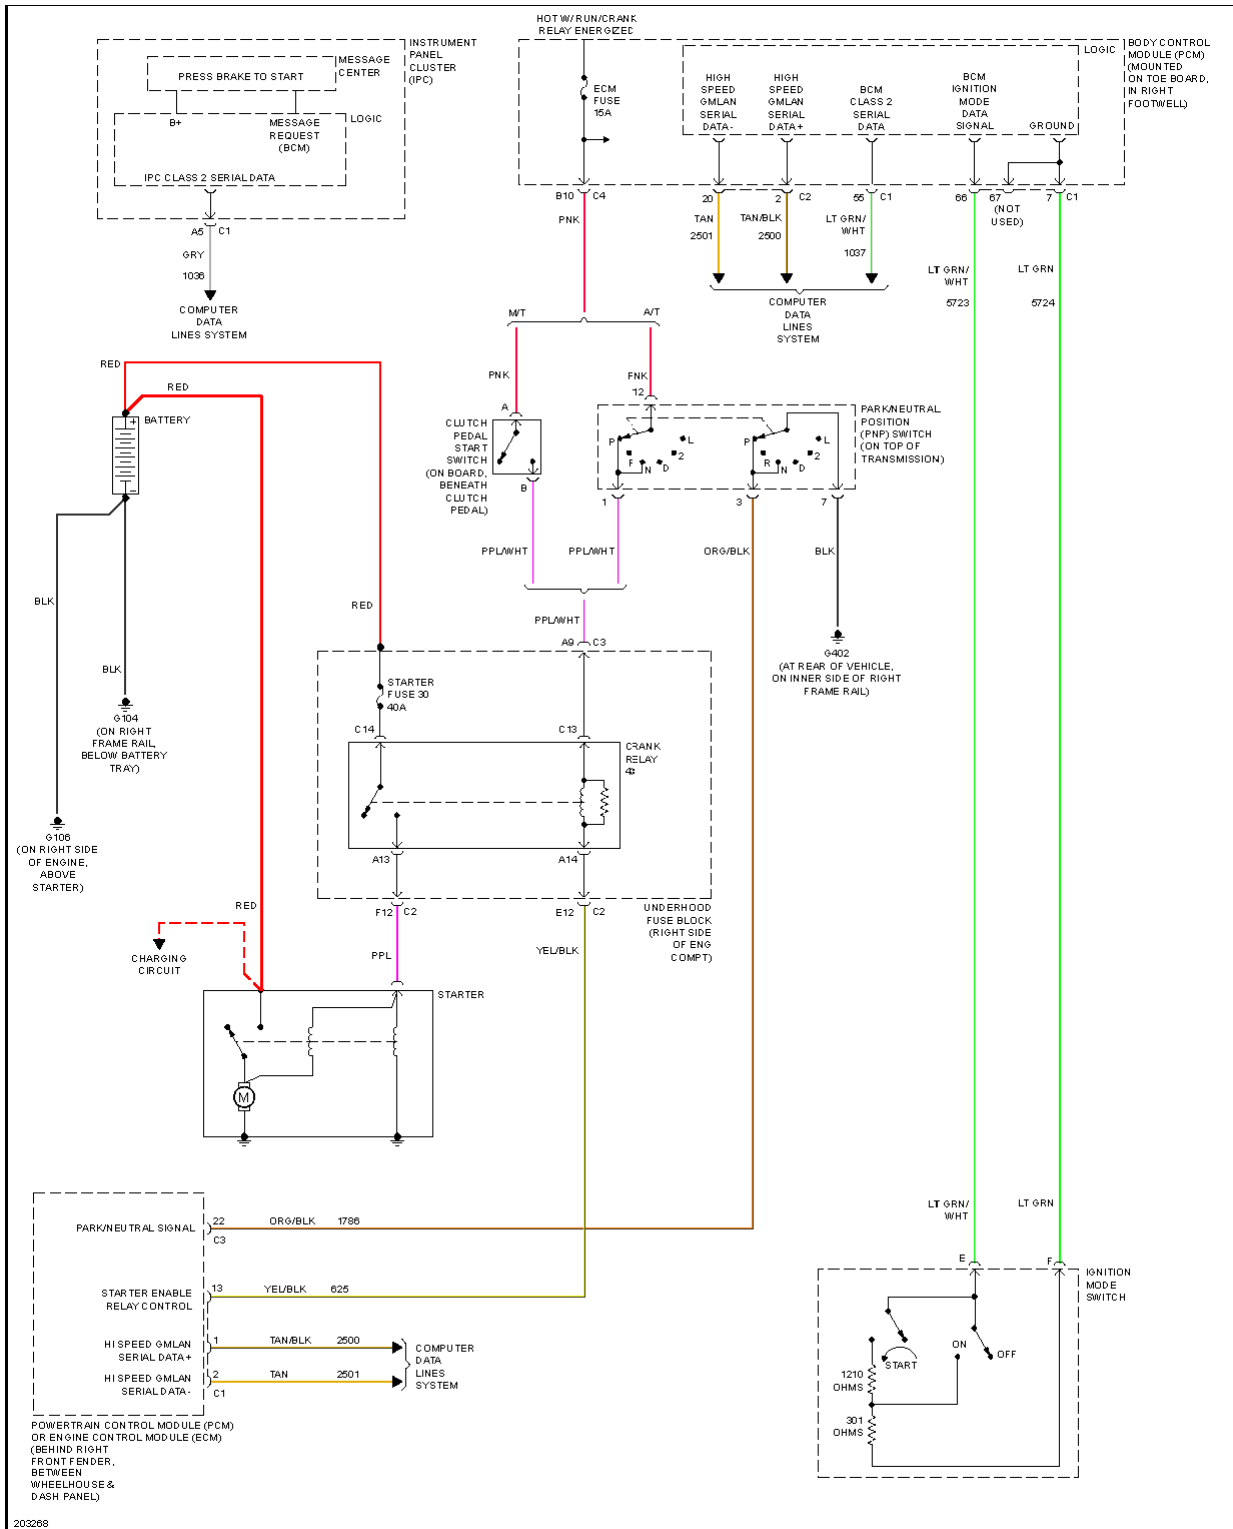

Fig. 56: Convertible Top Circuit, W/ Power Top (1 of 2)

2005 Chevrolet Corvette

2005 SYSTEM WIRING DIAGRAMS Chevrolet - Corvette

Fig. 57: Convertible Top Circuit, W/ Power Top (2 of 2)

Fig. 58: Power Windows Circuit

2005 Chevrolet Corvette

2005 SYSTEM WIRING DIAGRAMS Chevrolet - Corvette

Fig. 60: Premium Sound Radio Circuit

Fig. 61: Satellite Radio Circuit

Fig. 62: Shift Interlock Circuit

2005 Chevrolet Corvette

2005 SYSTEM WIRING DIAGRAMS Chevrolet - Corvette

Fig. 63: Charging Circuit

2005 Chevrolet Corvette

2005 SYSTEM WIRING DIAGRAMS Chevrolet - Corvette

Fig. 64: Starting Circuit

2005 Chevrolet Corvette

2005 SYSTEM WIRING DIAGRAMS Chevrolet - Corvette

Fig. 65: Supplemental Restraints Circuit (1 of 2)