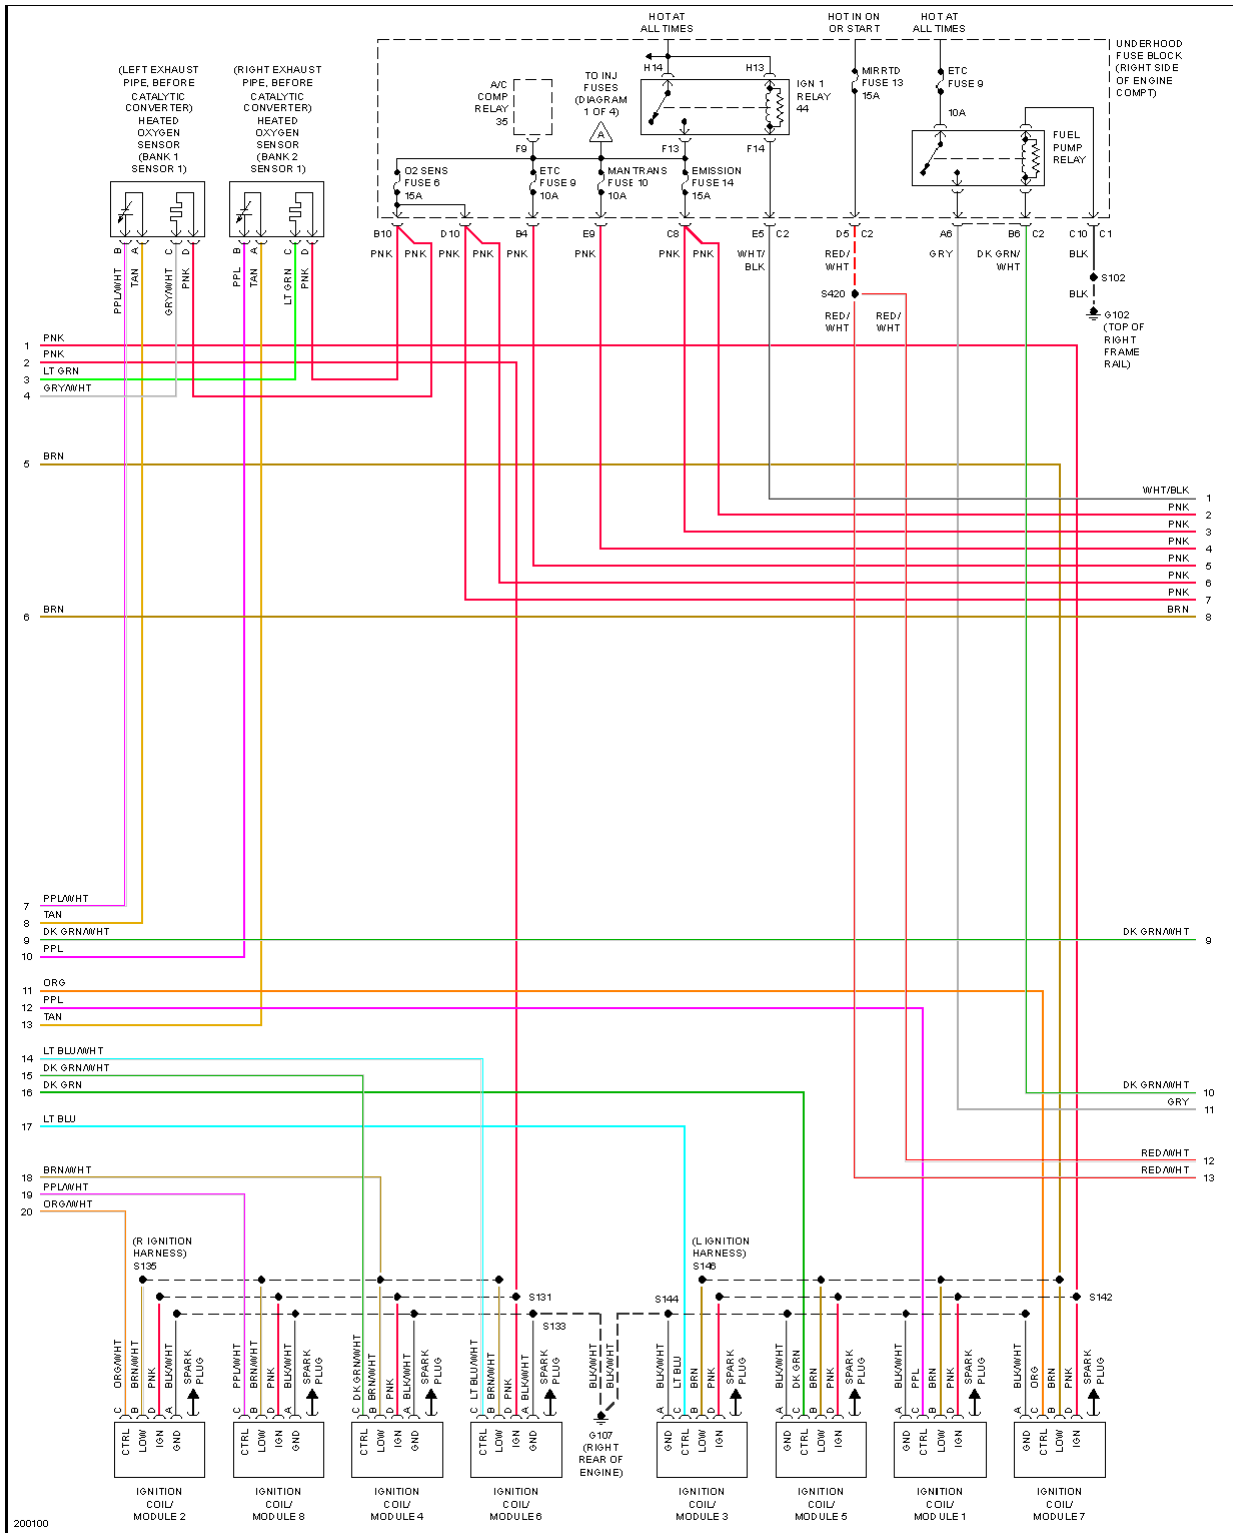

Fig. 24: 6.0L VIN U, Engine Performance Circuit, M/T (2 of 4)

Fig. 25: 6.0L VIN U, Engine Performance Circuit, M/T (3 of 4)

2005 Chevrolet Corvette

2005 SYSTEM WIRING DIAGRAMS Chevrolet - Corvette

Fig. 26: 6.0L VIN U, Engine Performance Circuit, M/T (4 of 4)

Fig. 27: Back Up Light Circuit

2005 Chevrolet Corvette

2005 SYSTEM WIRING DIAGRAMS Chevrolet - Corvette

Fig. 28: Exterior Lamps Circuit (1 of 2)

Fig. 29: Exterior Lamps Circuit (2 of 2)

2005 Chevrolet Corvette