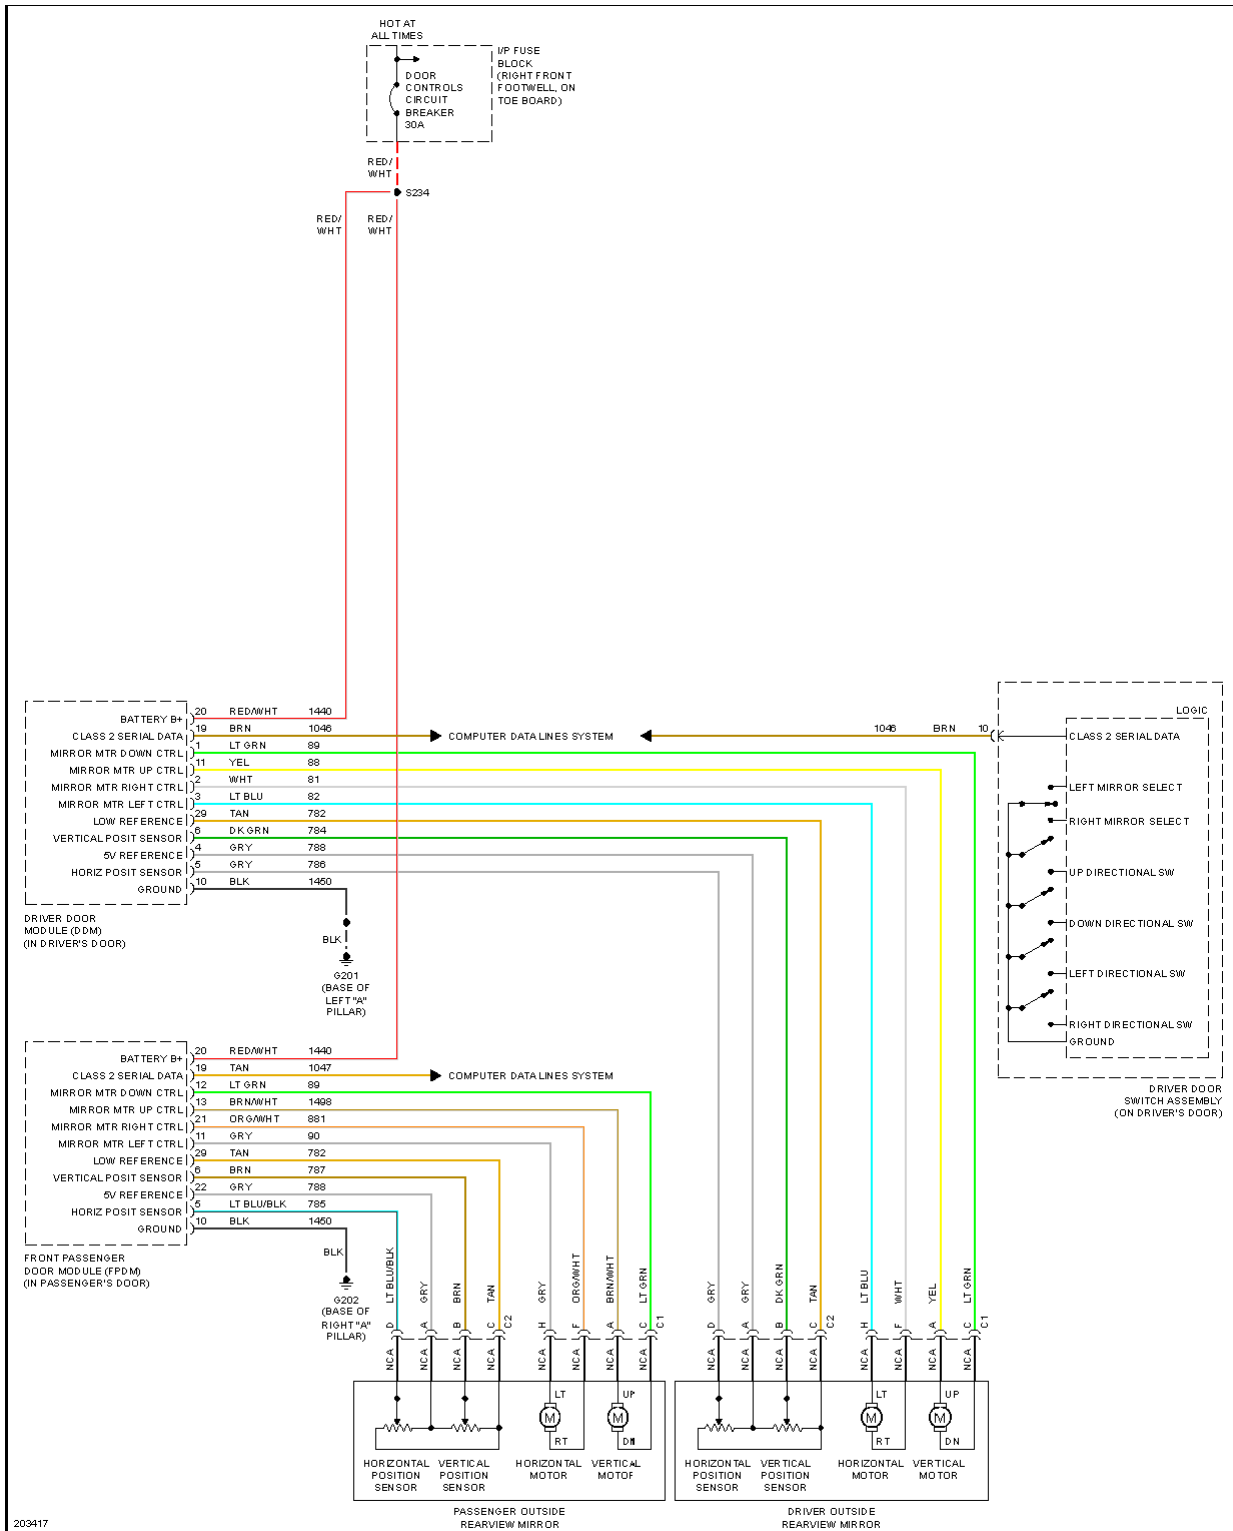

Fig. 45: Power Distribution Circuit (1 of 4)

2005 Chevrolet Corvette

2005 SYSTEM WIRING DIAGRAMS Chevrolet - Corvette

Fig. 46: Power Distribution Circuit (2 of 4)

2005 Chevrolet Corvette

2005 SYSTEM WIRING DIAGRAMS Chevrolet - Corvette

Fig. 47: Power Distribution Circuit (3 of 4)

2005 Chevrolet Corvette

2005 SYSTEM WIRING DIAGRAMS Chevrolet - Corvette

Fig. 48: Power Distribution Circuit (4 of 4)

2005 Chevrolet Corvette

2005 SYSTEM WIRING DIAGRAMS Chevrolet - Corvette

Fig. 49: Automatic Day/Night Mirror Circuit

2005 Chevrolet Corvette

2005 SYSTEM WIRING DIAGRAMS Chevrolet - Corvette

Fig. 50: Power Mirror Circuit

2005 Chevrolet Corvette

2005 SYSTEM WIRING DIAGRAMS Chevrolet - Corvette