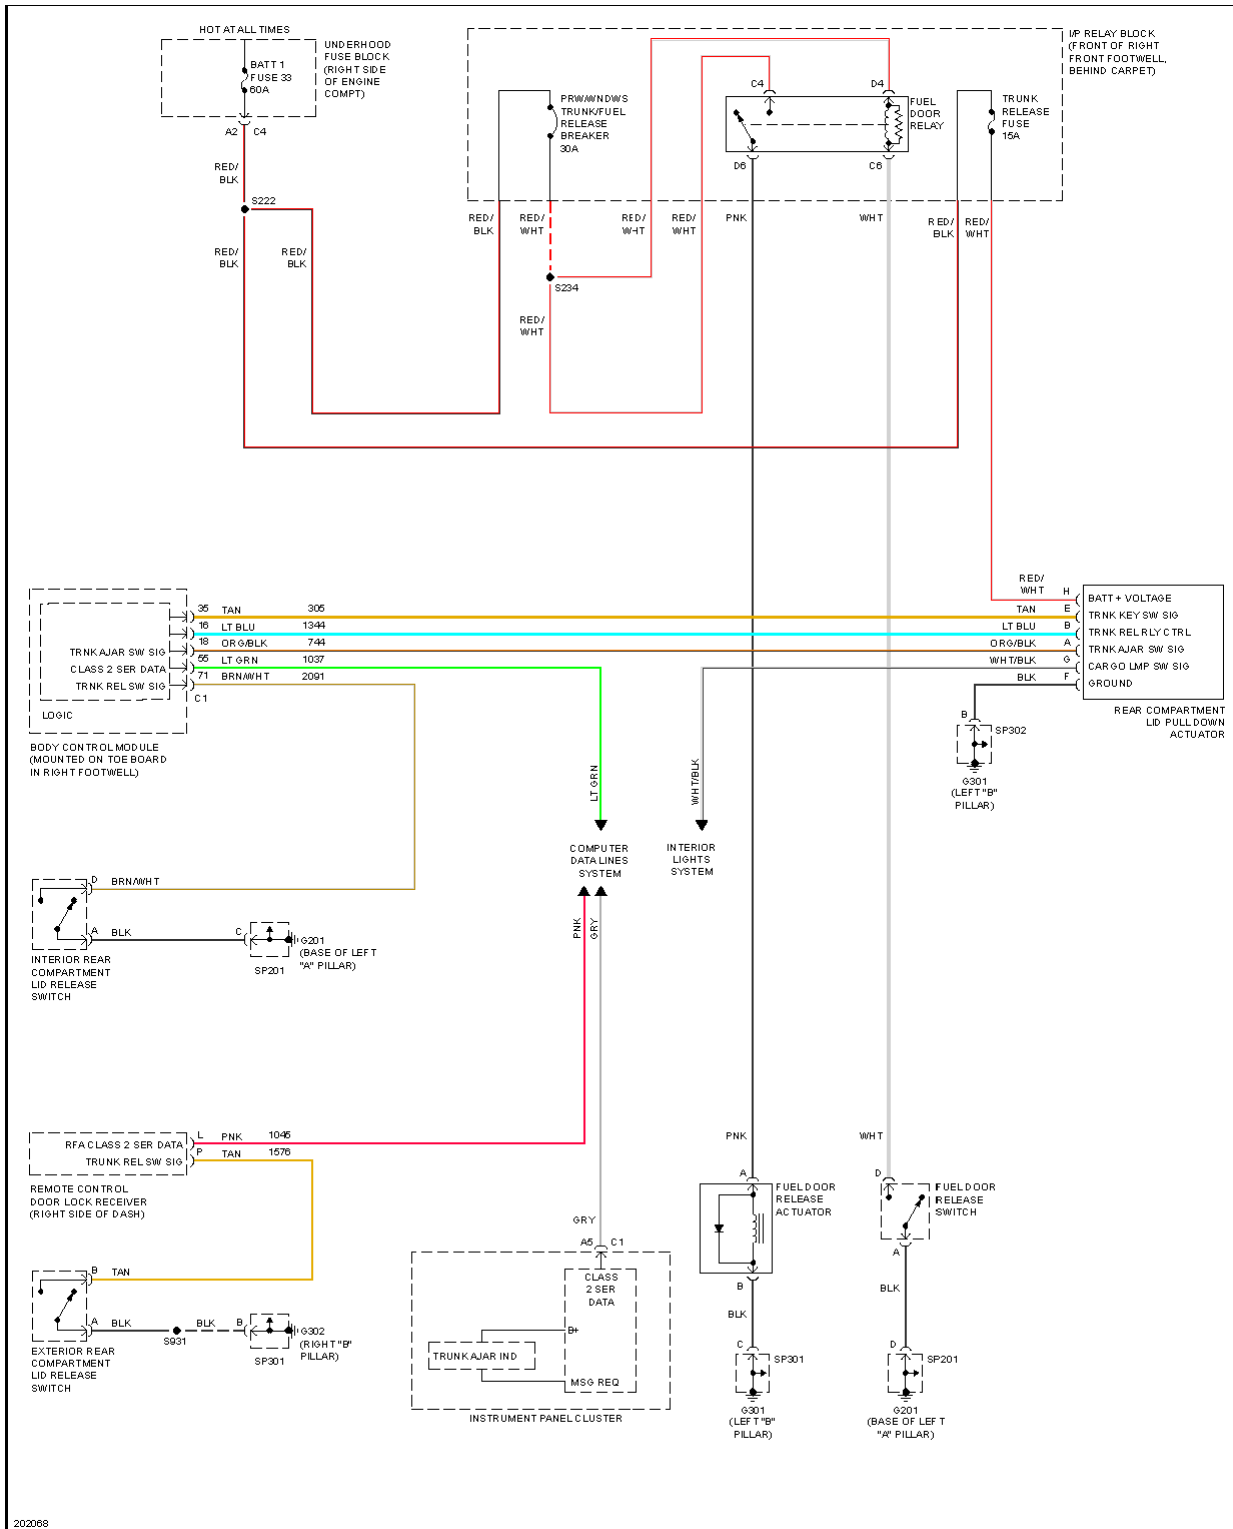

Fig. 63: Charging Circuit

2005 Chevrolet Corvette

2005 SYSTEM WIRING DIAGRAMS Chevrolet - Corvette

Fig. 64: Starting Circuit

2005 Chevrolet Corvette

2005 SYSTEM WIRING DIAGRAMS Chevrolet - Corvette

Fig. 65: Supplemental Restraints Circuit (1 of 2)

2005 Chevrolet Corvette

2005 SYSTEM WIRING DIAGRAMS Chevrolet - Corvette

Fig. 66: Supplemental Restraints Circuit (2 of 2)

Fig. 67: A/T Circuit

2005 Chevrolet Corvette

2005 SYSTEM WIRING DIAGRAMS Chevrolet - Corvette

Fig. 68: M/T Circuit

2005 Chevrolet Corvette

2005 SYSTEM WIRING DIAGRAMS Chevrolet - Corvette

Fig. 69: Trunk, Tailgate, Fuel Door Circuit

2005 Chevrolet Corvette

2005 SYSTEM WIRING DIAGRAMS Chevrolet - Corvette