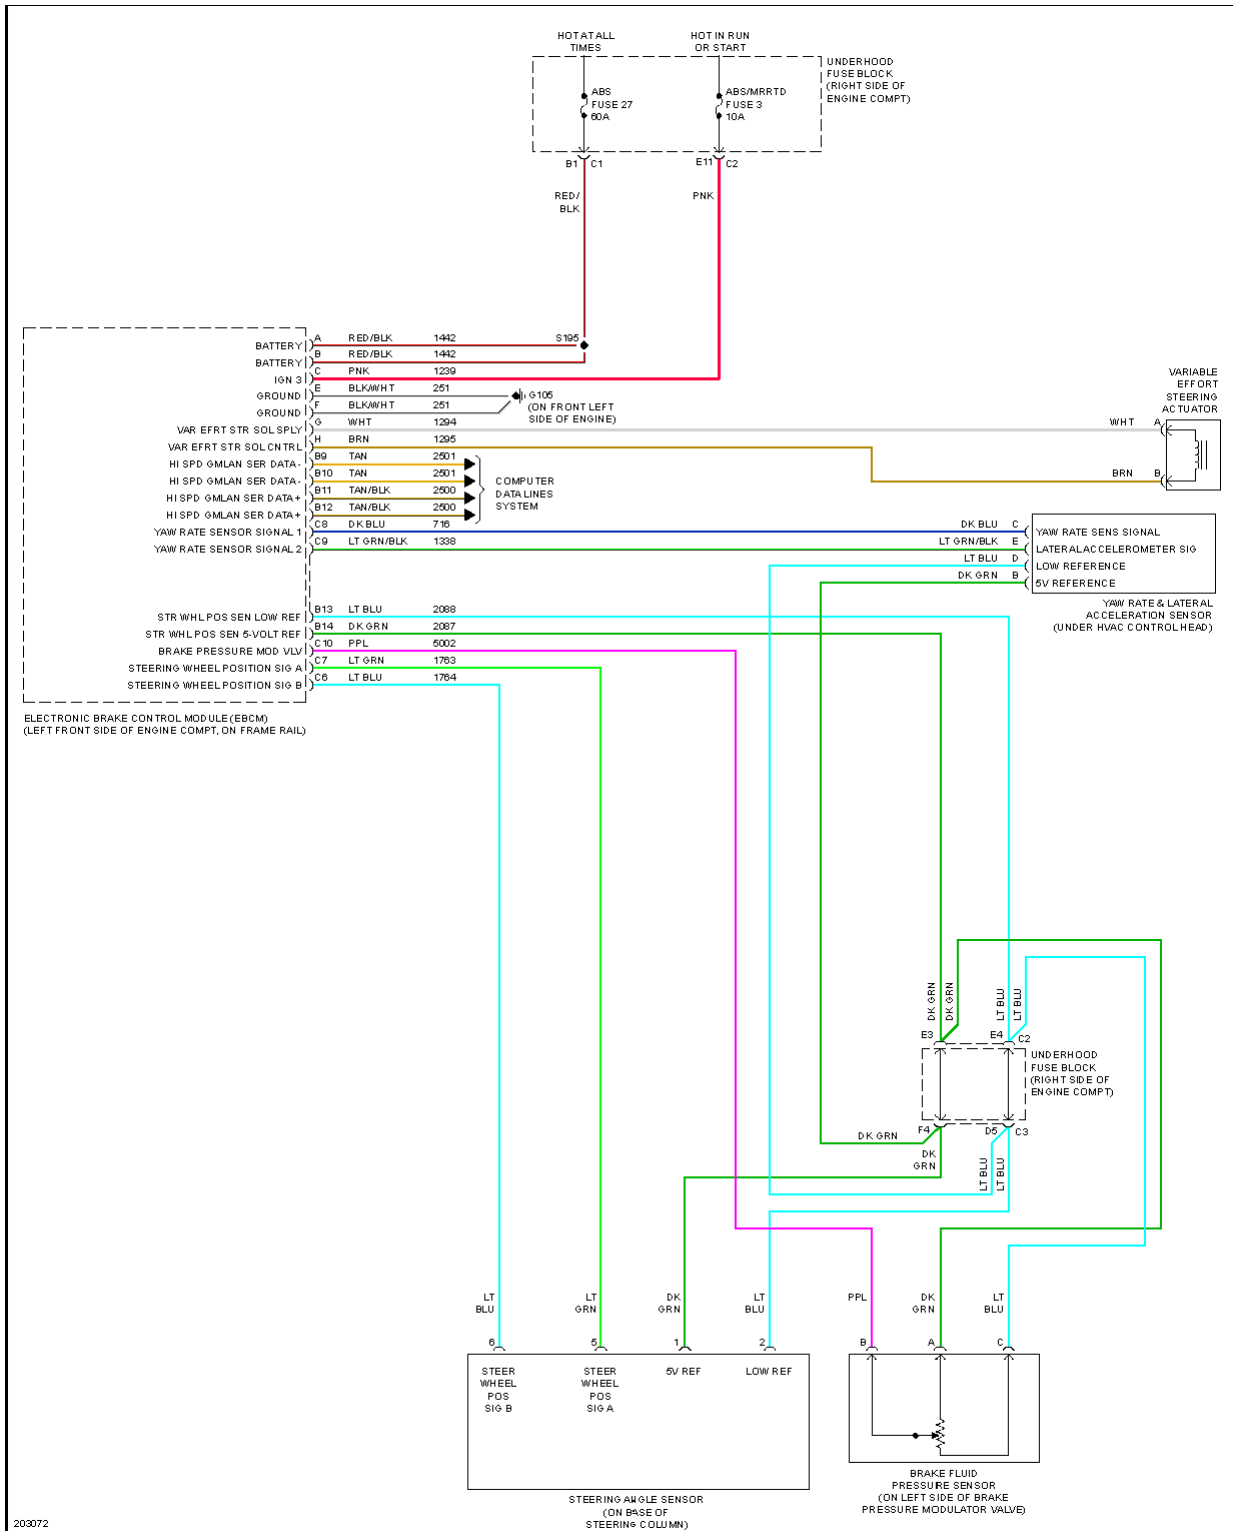

2005 SYSTEM WIRING DIAGRAMS Chevrolet - Corvette

Fig. 14: Cruise Control Circuit, A/T

2005 Chevrolet Corvette

2005 SYSTEM WIRING DIAGRAMS Chevrolet - Corvette

Fig. 15: Cruise Control Circuit, M/T

Fig. 16: Defoggers Circuit

2005 Chevrolet Corvette

2005 SYSTEM WIRING DIAGRAMS Chevrolet - Corvette

Fig. 17: Electronic Power Steering Circuit

Fig. 18: Electronic Suspension Circuit

2005 Chevrolet Corvette

2005 SYSTEM WIRING DIAGRAMS Chevrolet - Corvette

Fig. 19: 6.0L VIN U, Engine Performance Circuit, A/T (1 of 4)

2005 Chevrolet Corvette

2005 SYSTEM WIRING DIAGRAMS Chevrolet - Corvette

Fig. 20: 6.0L VIN U, Engine Performance Circuit, A/T (2 of 4)

2005 Chevrolet Corvette