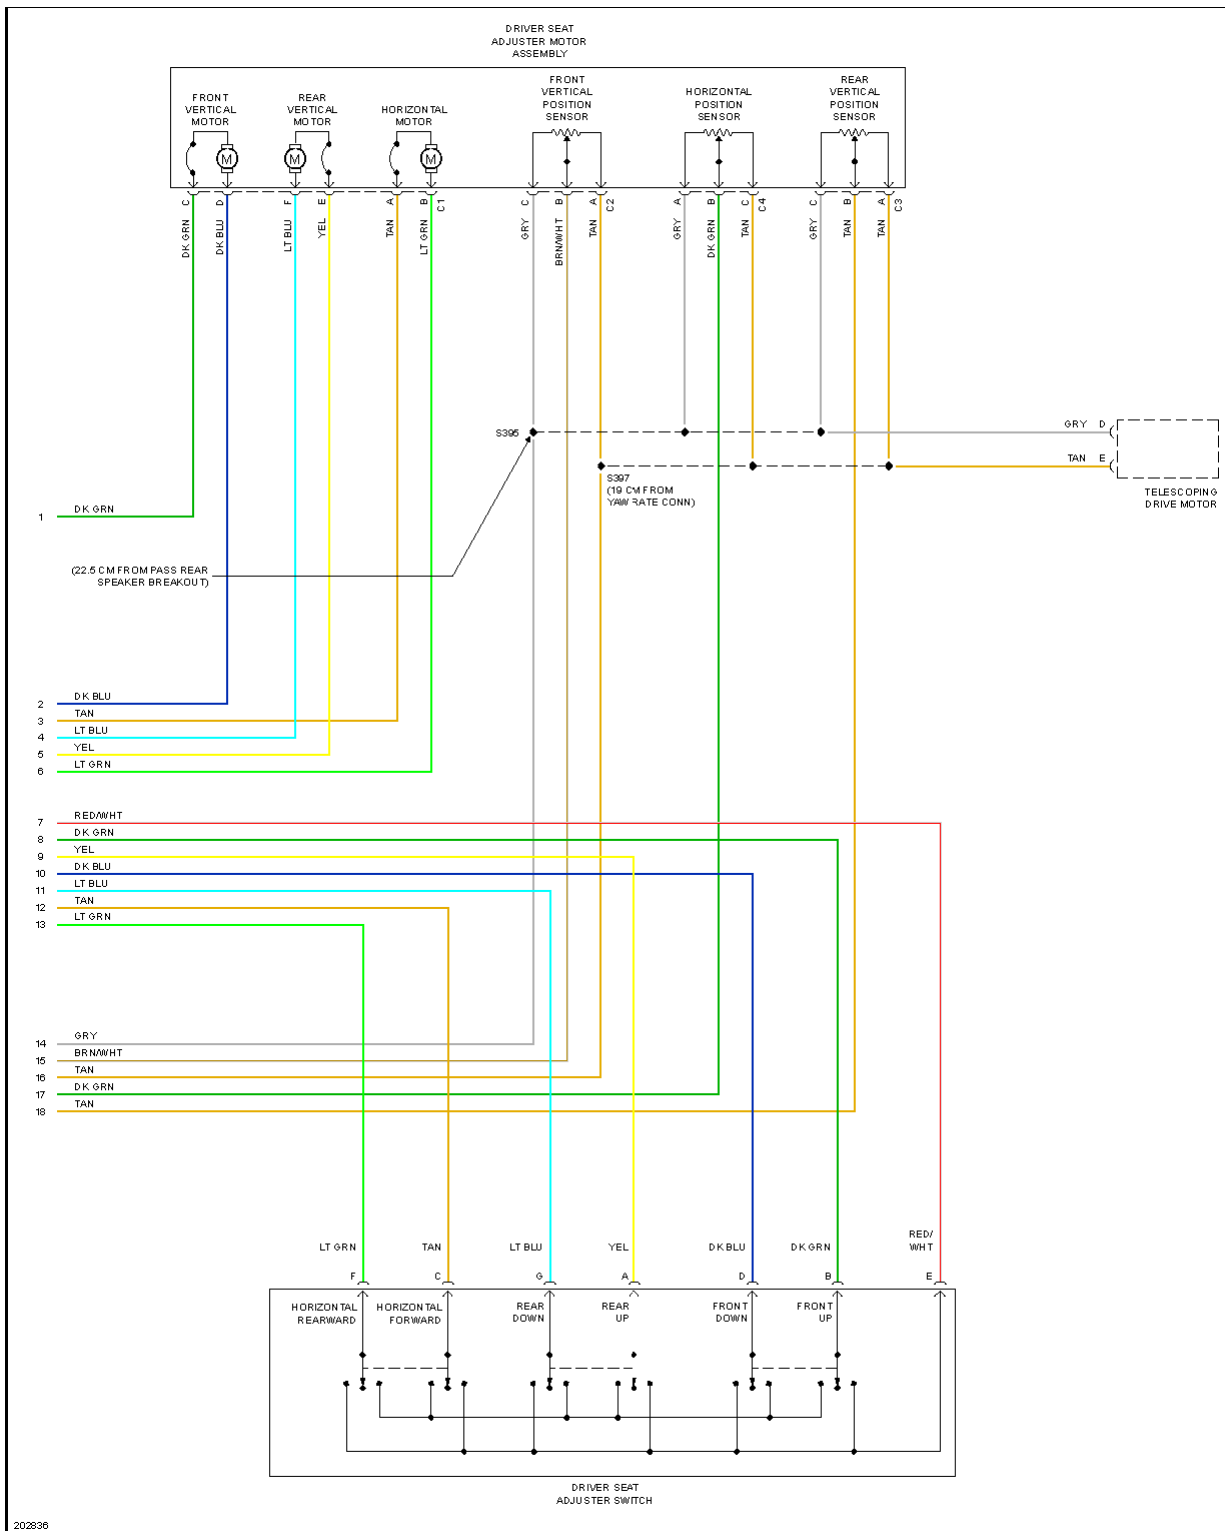

Fig. 36: Instrument Cluster Circuit (1 of 2)

2005 Chevrolet Corvette

2005 SYSTEM WIRING DIAGRAMS Chevrolet - Corvette

Fig. 37: Instrument Cluster Circuit (2 of 2)

Fig. 38: Courtesy Lamps Circuit

2005 Chevrolet Corvette

2005 SYSTEM WIRING DIAGRAMS Chevrolet - Corvette

Fig. 40: Driver's Memory Seat Circuit (1 of 2)

Fig. 41: Driver's Memory Seat Circuit (2 of 2)

2005 Chevrolet Corvette

2005 SYSTEM WIRING DIAGRAMS Chevrolet - Corvette

Fig. 42: Memory Mirrors Circuit

2005 Chevrolet Corvette

2005 SYSTEM WIRING DIAGRAMS Chevrolet - Corvette

Fig. 43: Steering Column Memory Circuit

Fig. 44: Navigation Circuit

2005 Chevrolet Corvette

2005 SYSTEM WIRING DIAGRAMS Chevrolet - Corvette