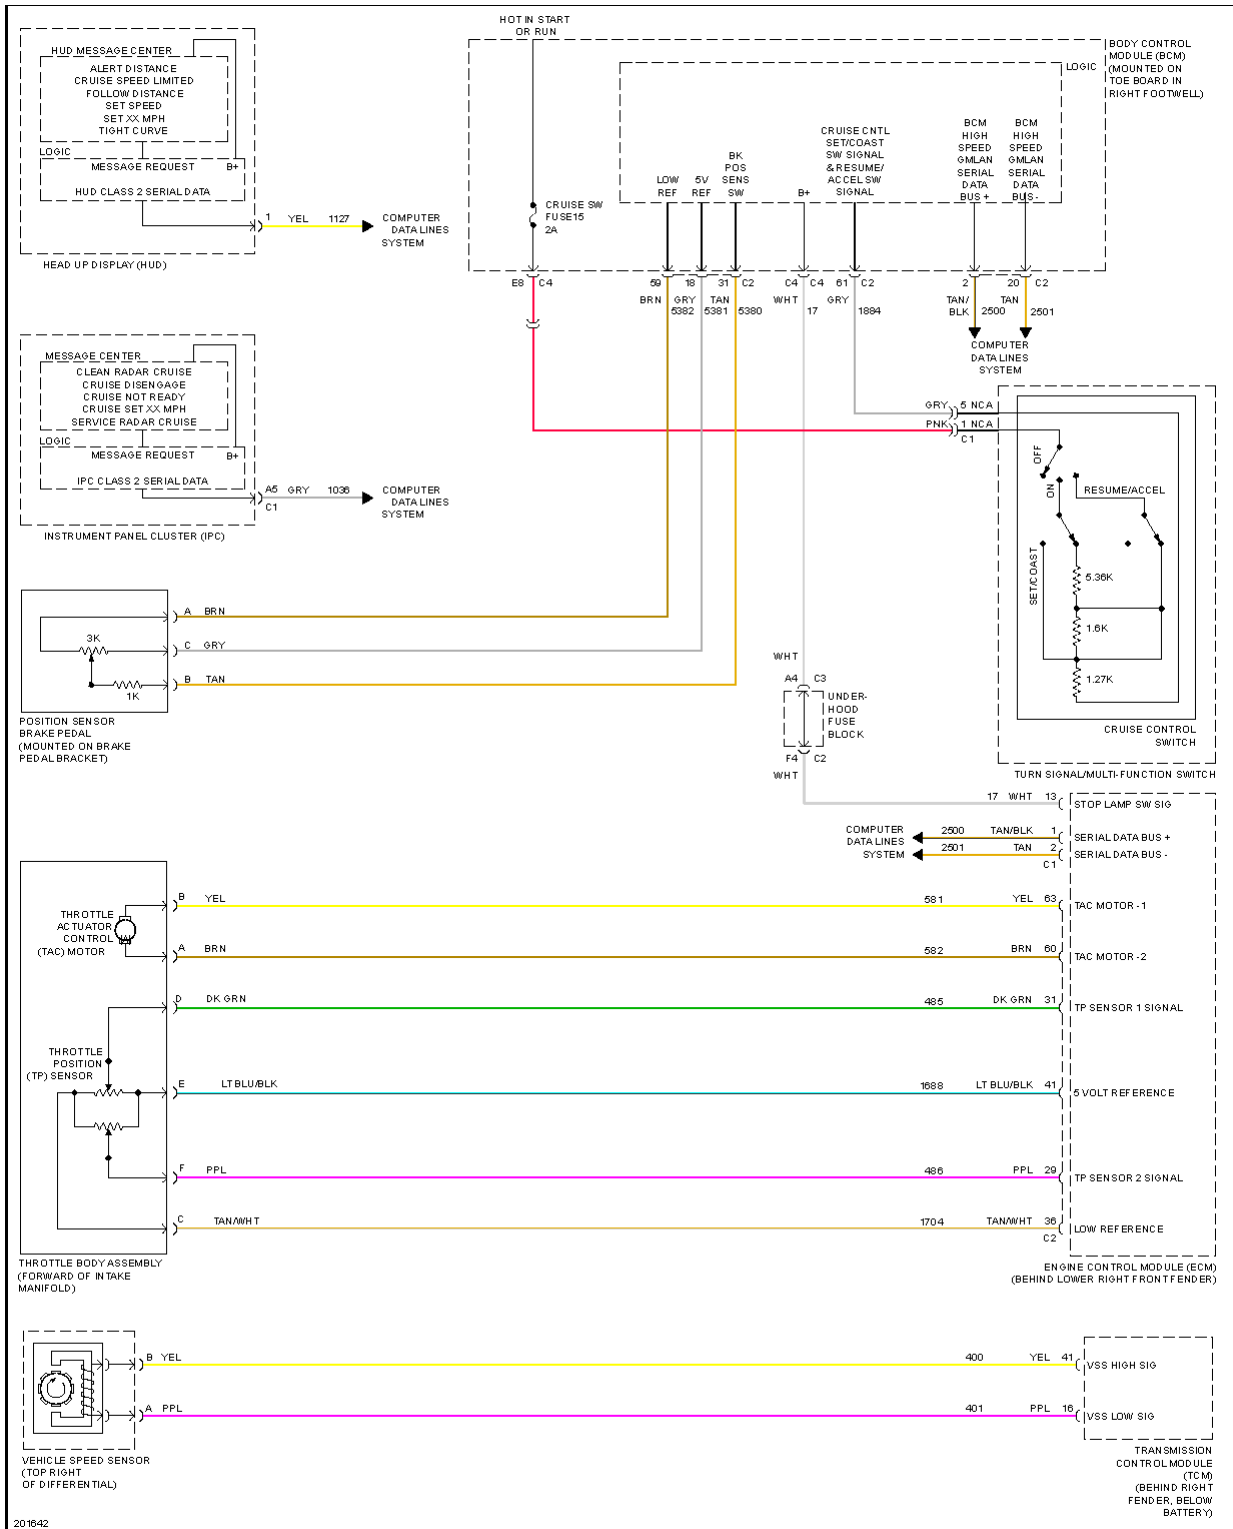

2005 Chevrolet Corvette

2005 SYSTEM WIRING DIAGRAMS Chevrolet - Corvette

Fig. 11: Body Control Modules Circuit (4 of 4)

Fig. 12: Computer Data Lines Circuit

Fig. 13: Cooling Fan Circuit

2005 Chevrolet Corvette

2005 SYSTEM WIRING DIAGRAMS Chevrolet - Corvette

Fig. 14: Cruise Control Circuit, A/T

2005 Chevrolet Corvette

2005 SYSTEM WIRING DIAGRAMS Chevrolet - Corvette

Fig. 15: Cruise Control Circuit, M/T

Fig. 16: Defoggers Circuit