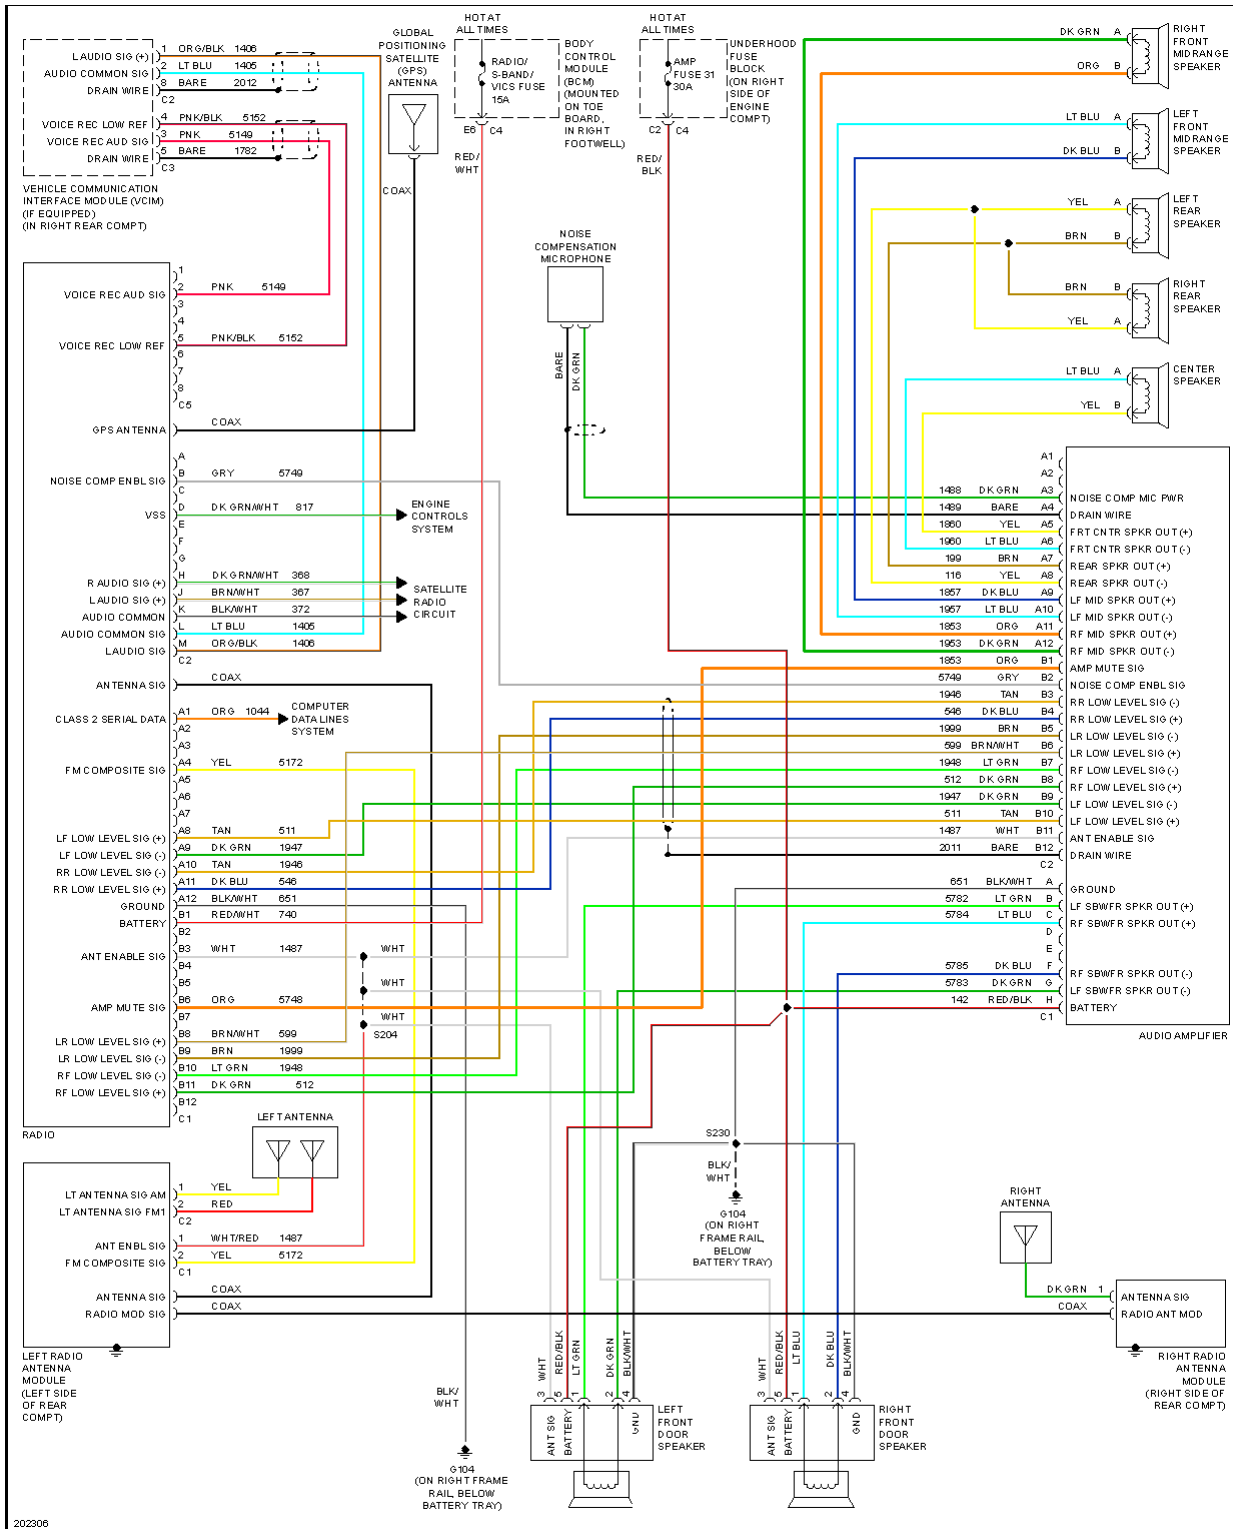

Fig. 56: Convertible Top Circuit, W/ Power Top (1 of 2)

2005 Chevrolet Corvette

2005 SYSTEM WIRING DIAGRAMS Chevrolet - Corvette

Fig. 57: Convertible Top Circuit, W/ Power Top (2 of 2)

Fig. 58: Power Windows Circuit

2005 Chevrolet Corvette

2005 SYSTEM WIRING DIAGRAMS Chevrolet - Corvette

Fig. 60: Premium Sound Radio Circuit

Fig. 61: Satellite Radio Circuit

Fig. 62: Shift Interlock Circuit

2005 Chevrolet Corvette

2005 SYSTEM WIRING DIAGRAMS Chevrolet - Corvette

Fig. 63: Charging Circuit

2005 Chevrolet Corvette

2005 SYSTEM WIRING DIAGRAMS Chevrolet - Corvette

Fig. 64: Starting Circuit

2005 Chevrolet Corvette

2005 SYSTEM WIRING DIAGRAMS Chevrolet - Corvette

Fig. 65: Supplemental Restraints Circuit (1 of 2)

2005 Chevrolet Corvette

2005 SYSTEM WIRING DIAGRAMS Chevrolet - Corvette

Fig. 66: Supplemental Restraints Circuit (2 of 2)

Fig. 67: A/T Circuit

2005 Chevrolet Corvette

2005 SYSTEM WIRING DIAGRAMS Chevrolet - Corvette