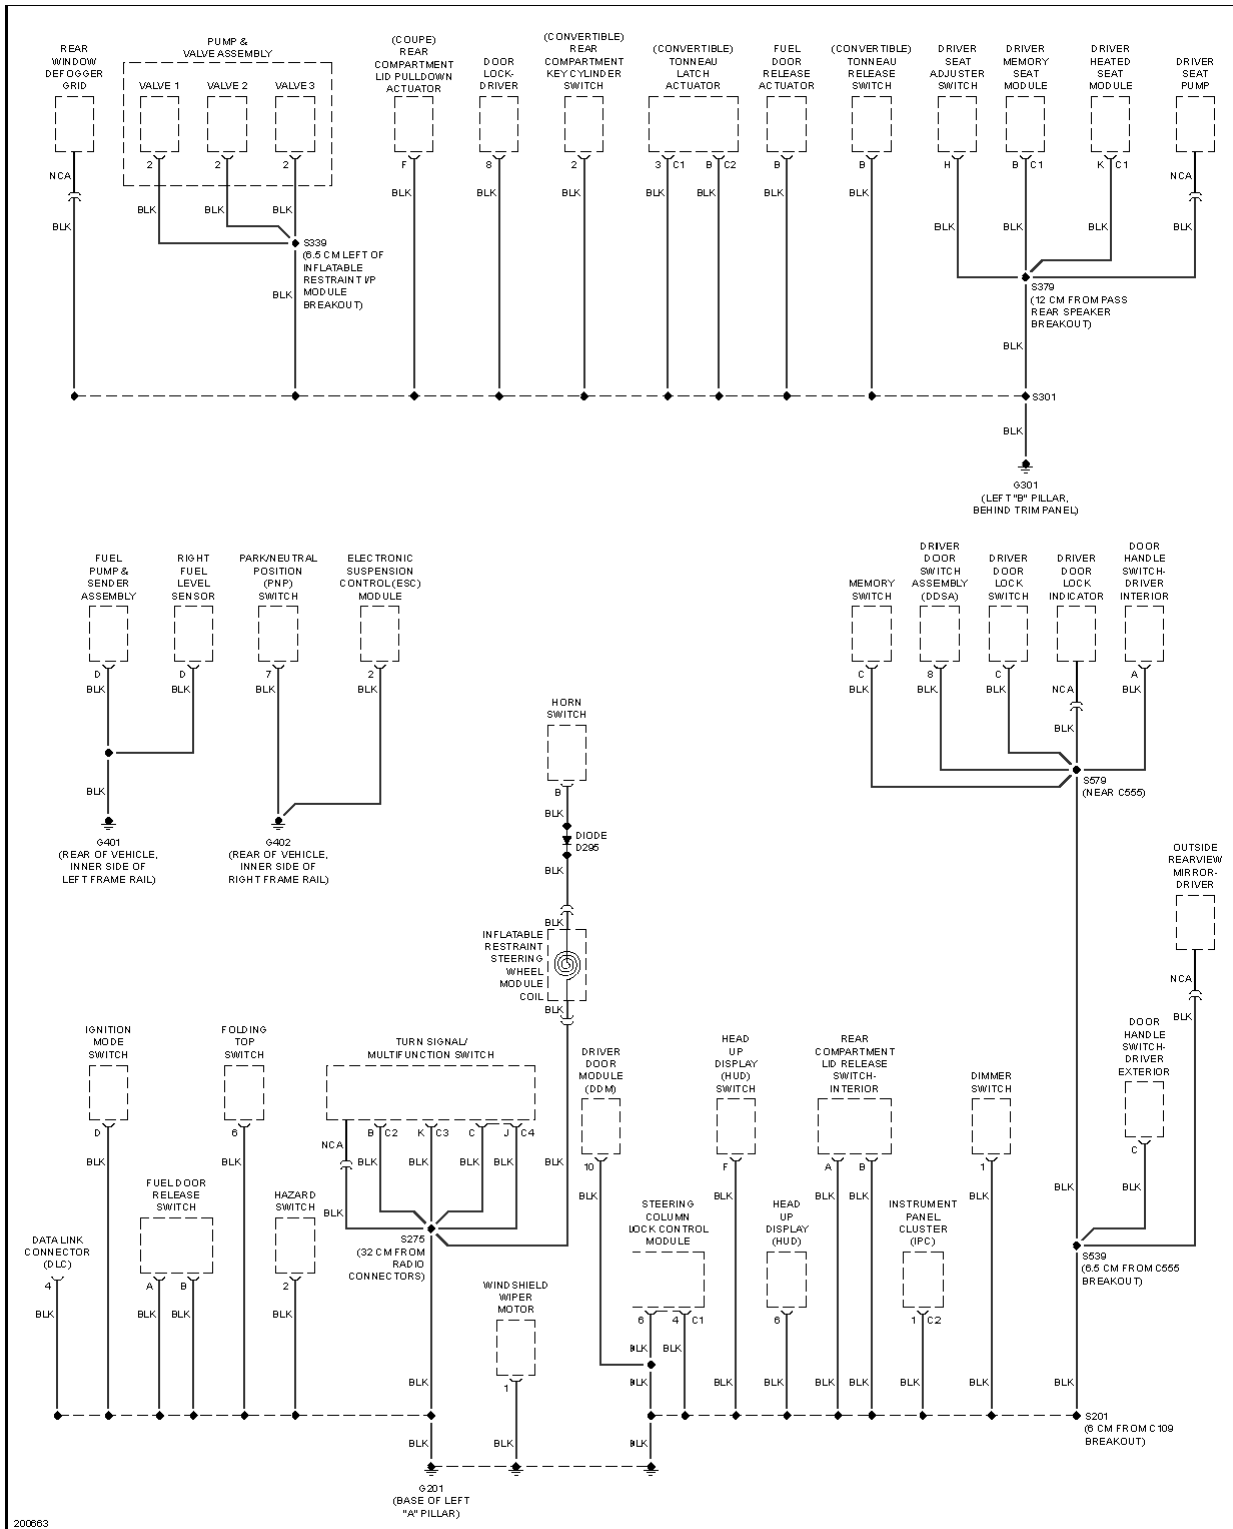

Fig. 27: Back Up Light Circuit

2005 Chevrolet Corvette

2005 SYSTEM WIRING DIAGRAMS Chevrolet - Corvette

Fig. 28: Exterior Lamps Circuit (1 of 2)

Fig. 29: Exterior Lamps Circuit (2 of 2)

2005 Chevrolet Corvette

2005 SYSTEM WIRING DIAGRAMS Chevrolet - Corvette

Fig. 30: Ground Distribution Circuit (1 of 4)

2005 Chevrolet Corvette

2005 SYSTEM WIRING DIAGRAMS Chevrolet - Corvette

Fig. 31: Ground Distribution Circuit (2 of 4)