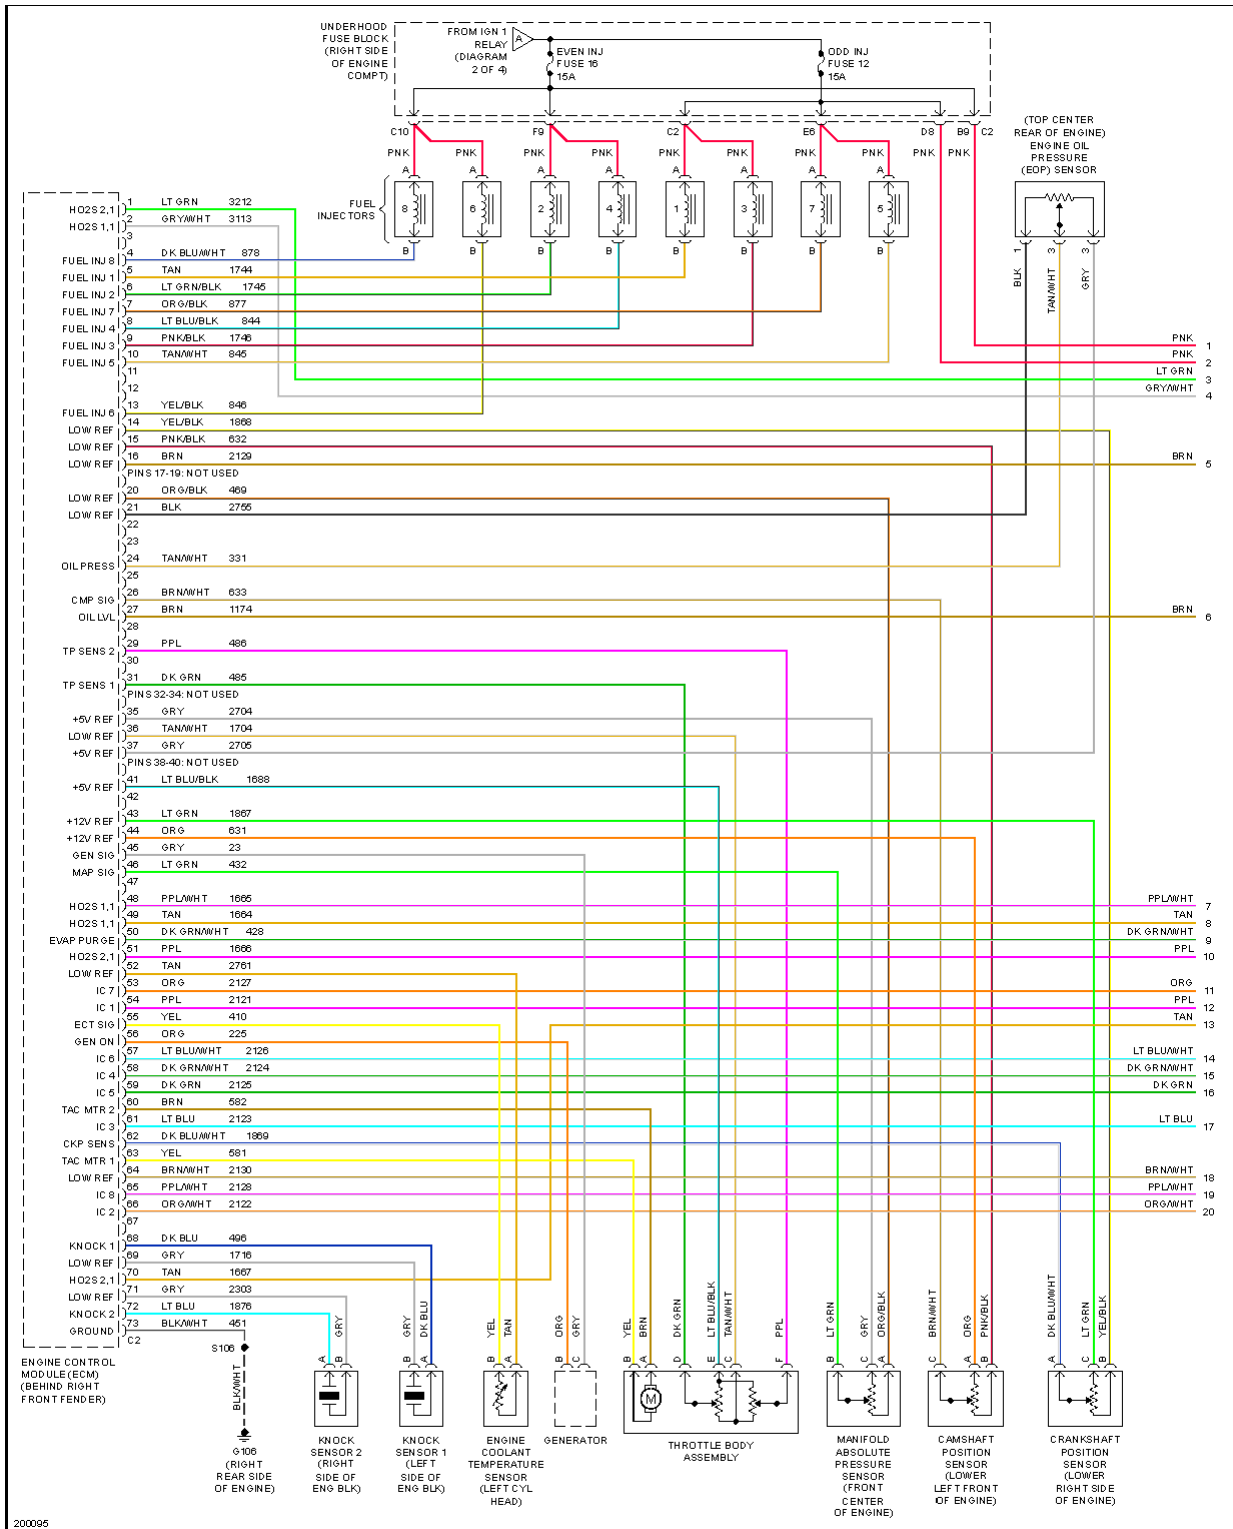

2005 SYSTEM WIRING DIAGRAMS Chevrolet - Corvette

Fig. 14: Cruise Control Circuit, A/T

2005 Chevrolet Corvette

2005 SYSTEM WIRING DIAGRAMS Chevrolet - Corvette

Fig. 15: Cruise Control Circuit, M/T

Fig. 16: Defoggers Circuit

2005 Chevrolet Corvette

2005 SYSTEM WIRING DIAGRAMS Chevrolet - Corvette

Fig. 17: Electronic Power Steering Circuit

Fig. 18: Electronic Suspension Circuit

2005 Chevrolet Corvette

2005 SYSTEM WIRING DIAGRAMS Chevrolet - Corvette

Fig. 19: 6.0L VIN U, Engine Performance Circuit, A/T (1 of 4)

2005 Chevrolet Corvette

2005 SYSTEM WIRING DIAGRAMS Chevrolet - Corvette

Fig. 20: 6.0L VIN U, Engine Performance Circuit, A/T (2 of 4)

2005 Chevrolet Corvette