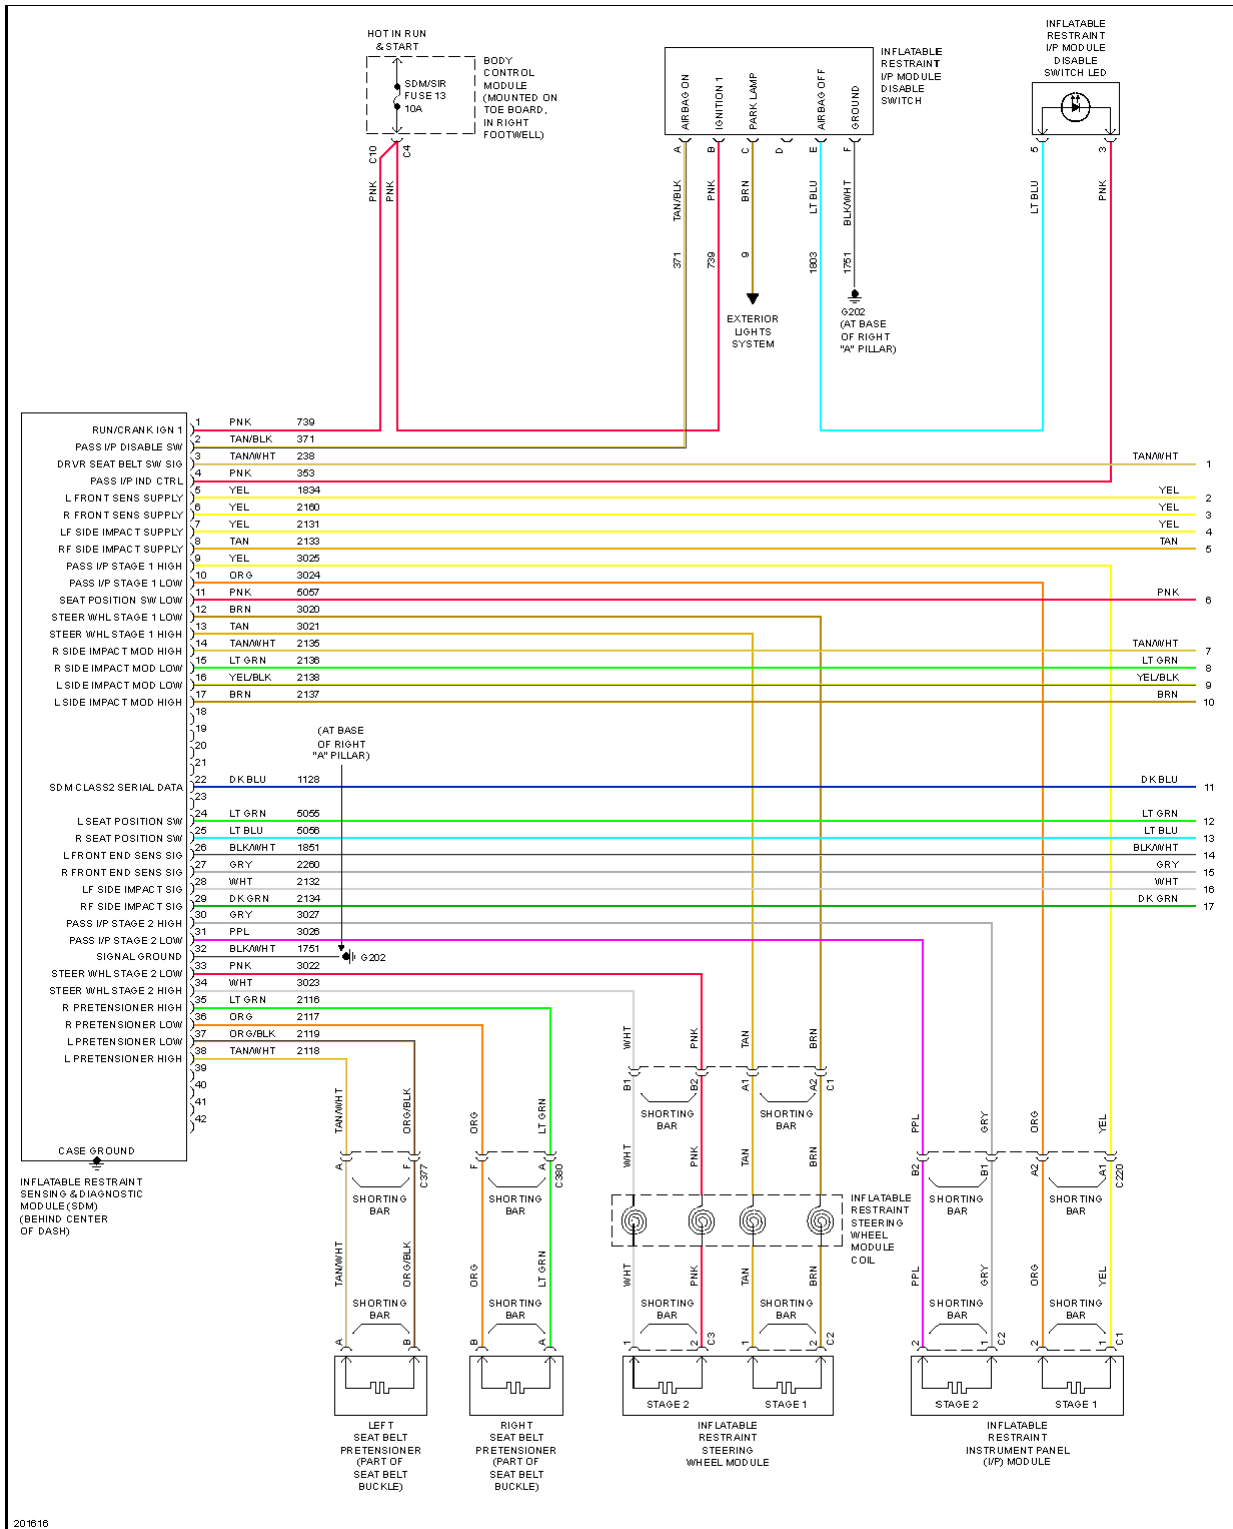

Fig. 56: Convertible Top Circuit, W/ Power Top (1 of 2)

2005 Chevrolet Corvette

2005 SYSTEM WIRING DIAGRAMS Chevrolet - Corvette

Fig. 57: Convertible Top Circuit, W/ Power Top (2 of 2)

Fig. 58: Power Windows Circuit

2005 Chevrolet Corvette

2005 SYSTEM WIRING DIAGRAMS Chevrolet - Corvette

Fig. 60: Premium Sound Radio Circuit

Fig. 61: Satellite Radio Circuit

Fig. 62: Shift Interlock Circuit

2005 Chevrolet Corvette

2005 SYSTEM WIRING DIAGRAMS Chevrolet - Corvette

Fig. 63: Charging Circuit

2005 Chevrolet Corvette

2005 SYSTEM WIRING DIAGRAMS Chevrolet - Corvette

Fig. 64: Starting Circuit

2005 Chevrolet Corvette

2005 SYSTEM WIRING DIAGRAMS Chevrolet - Corvette

Fig. 65: Supplemental Restraints Circuit (1 of 2)

2005 Chevrolet Corvette

2005 SYSTEM WIRING DIAGRAMS Chevrolet - Corvette

Fig. 66: Supplemental Restraints Circuit (2 of 2)

Fig. 67: A/T Circuit

2005 Chevrolet Corvette

2005 SYSTEM WIRING DIAGRAMS Chevrolet - Corvette