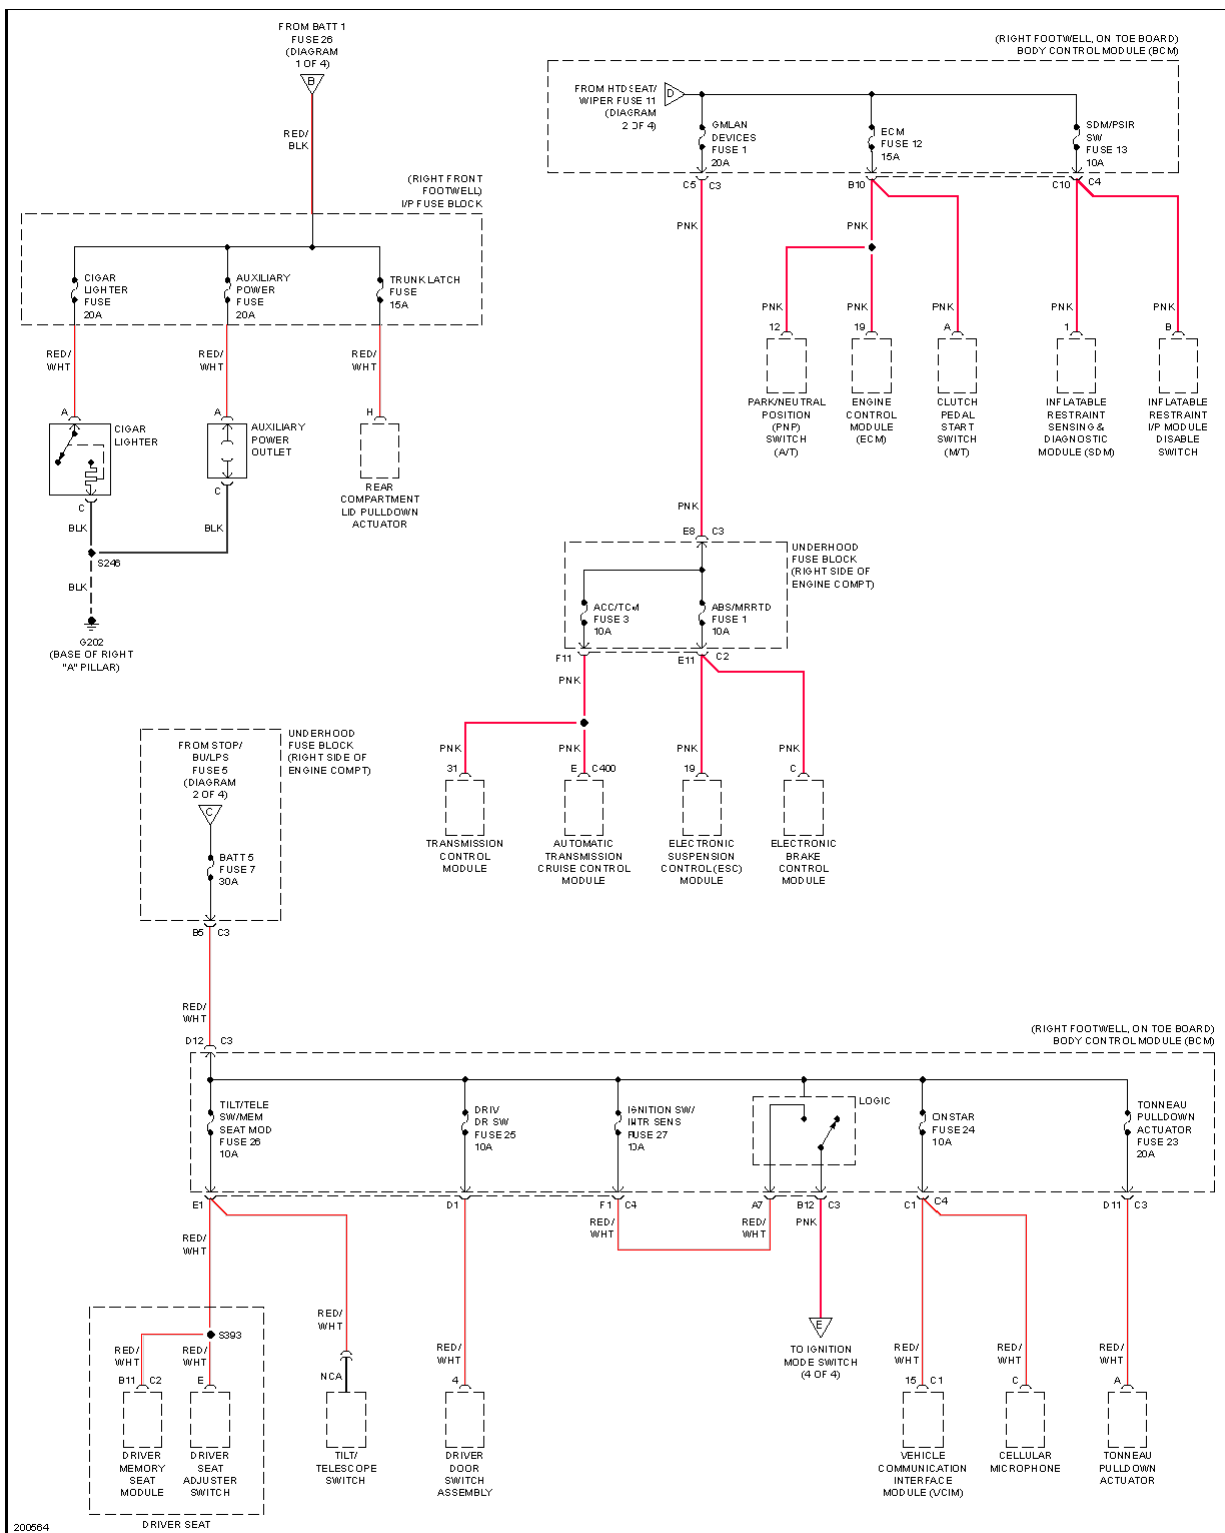

2005 Chevrolet Corvette

2005 SYSTEM WIRING DIAGRAMS Chevrolet - Corvette

Fig. 47: Power Distribution Circuit (3 of 4)