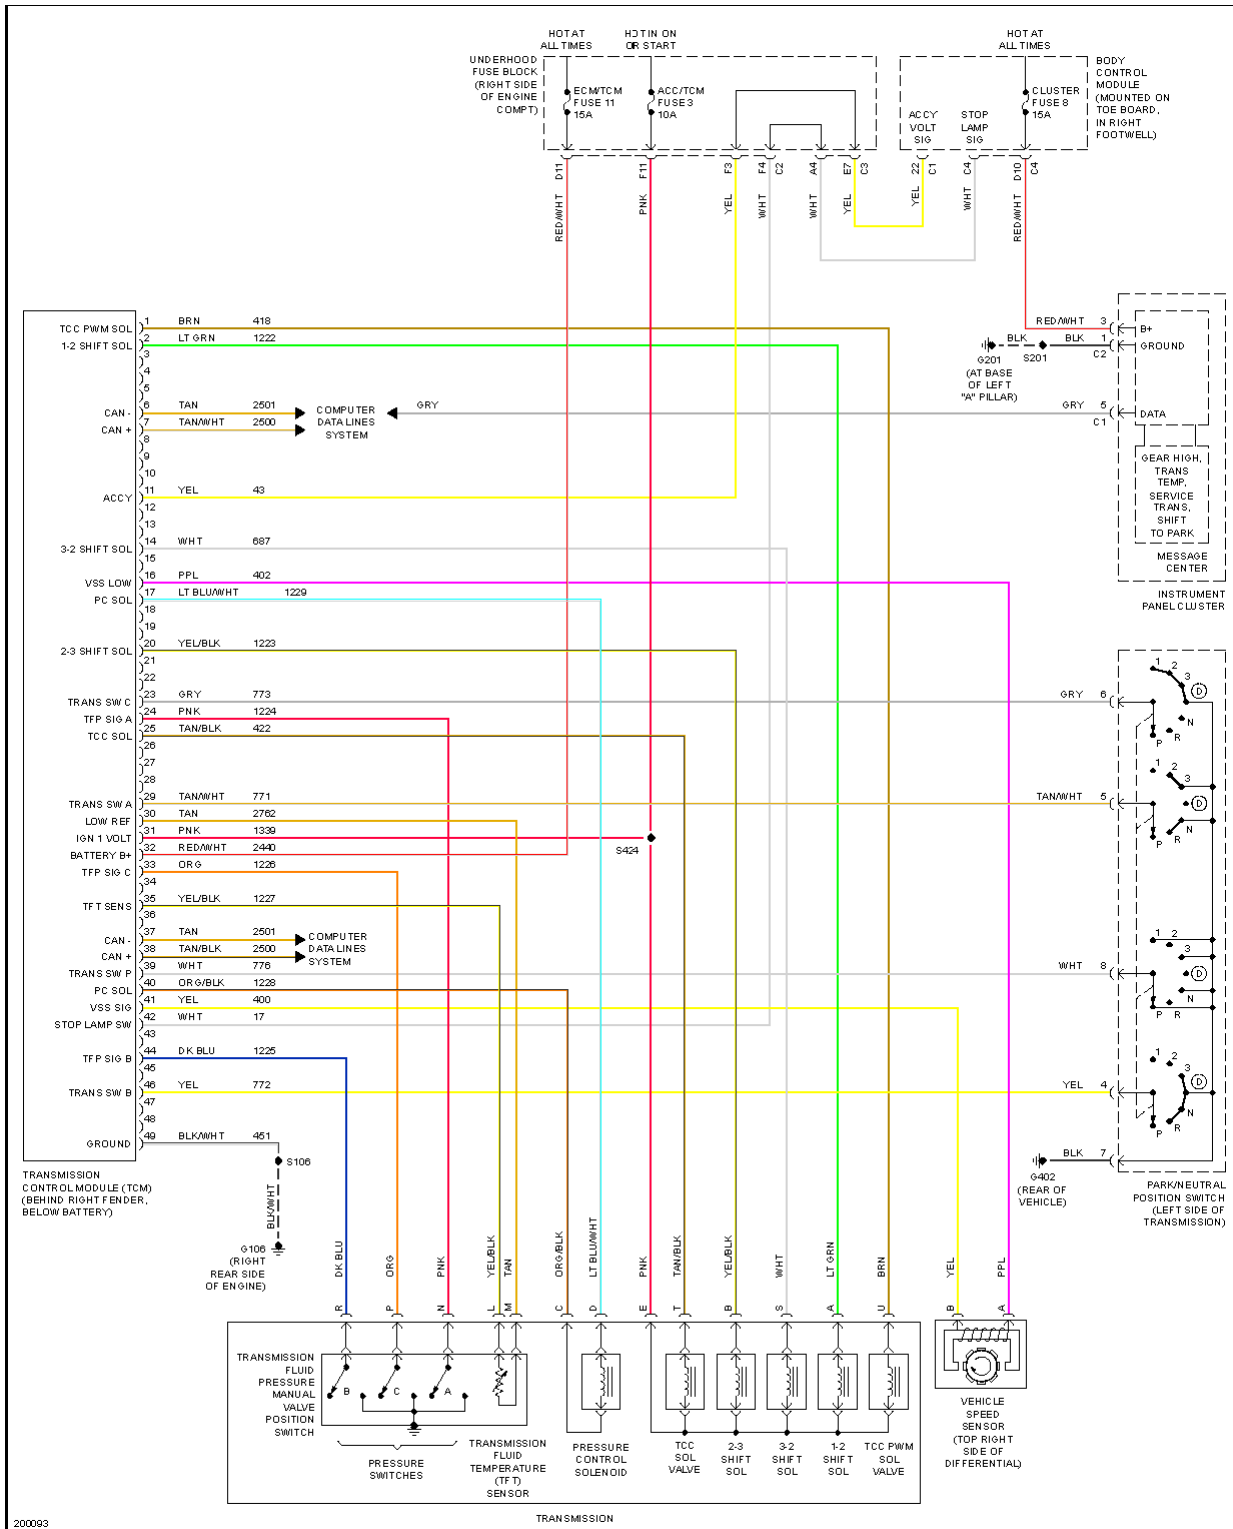

Fig. 63: Charging Circuit

2005 Chevrolet Corvette

2005 SYSTEM WIRING DIAGRAMS Chevrolet - Corvette

Fig. 64: Starting Circuit

2005 Chevrolet Corvette

2005 SYSTEM WIRING DIAGRAMS Chevrolet - Corvette

Fig. 65: Supplemental Restraints Circuit (1 of 2)

2005 Chevrolet Corvette

2005 SYSTEM WIRING DIAGRAMS Chevrolet - Corvette

Fig. 66: Supplemental Restraints Circuit (2 of 2)

Fig. 67: A/T Circuit

2005 Chevrolet Corvette

2005 SYSTEM WIRING DIAGRAMS Chevrolet - Corvette

Fig. 68: M/T Circuit

2005 Chevrolet Corvette

2005 SYSTEM WIRING DIAGRAMS Chevrolet - Corvette

Fig. 69: Trunk, Tailgate, Fuel Door Circuit

2005 Chevrolet Corvette

2005 SYSTEM WIRING DIAGRAMS Chevrolet - Corvette