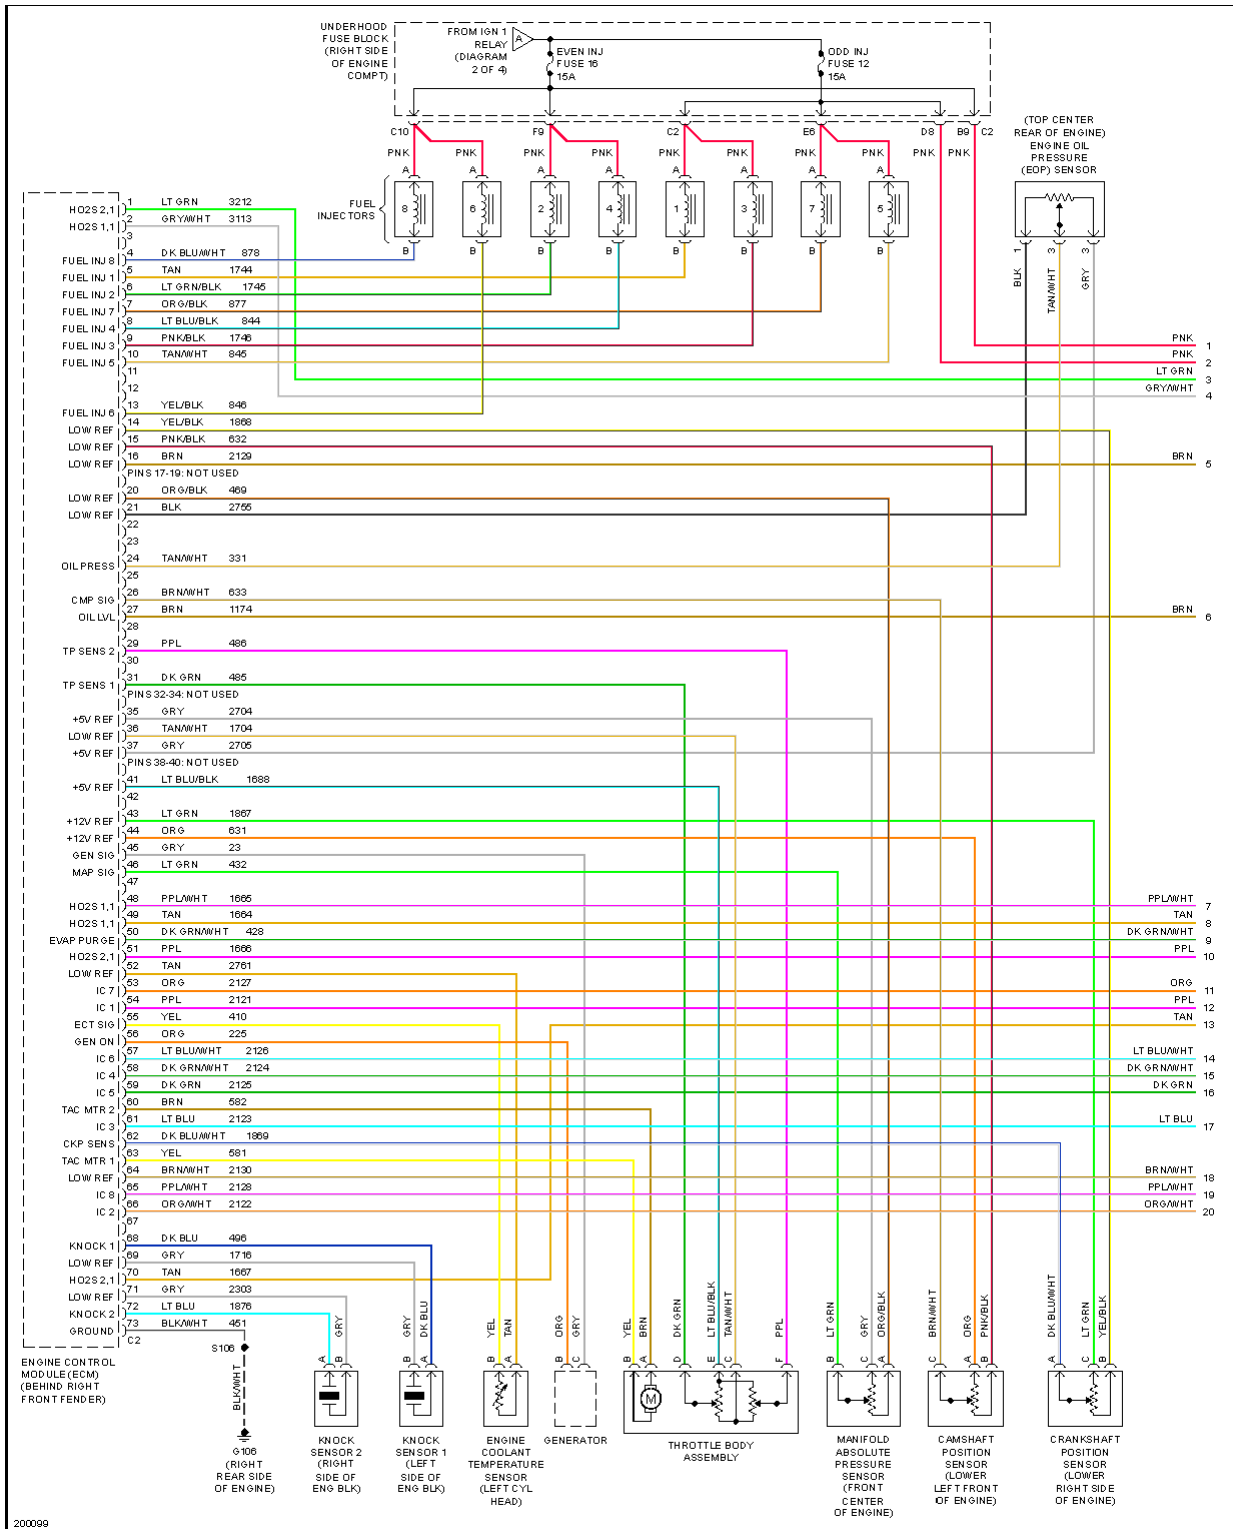

2005 SYSTEM WIRING DIAGRAMS Chevrolet - Corvette

Fig. 21: 6.0L VIN U, Engine Performance Circuit, A/T (3 of 4)

2005 Chevrolet Corvette

2005 SYSTEM WIRING DIAGRAMS Chevrolet - Corvette

Fig. 22: 6.0L VIN U, Engine Performance Circuit, A/T (4 of 4)

2005 Chevrolet Corvette

2005 SYSTEM WIRING DIAGRAMS Chevrolet - Corvette

Fig. 23: 6.0L VIN U, Engine Performance Circuit, M/T (1 of 4)

2005 Chevrolet Corvette

2005 SYSTEM WIRING DIAGRAMS Chevrolet - Corvette