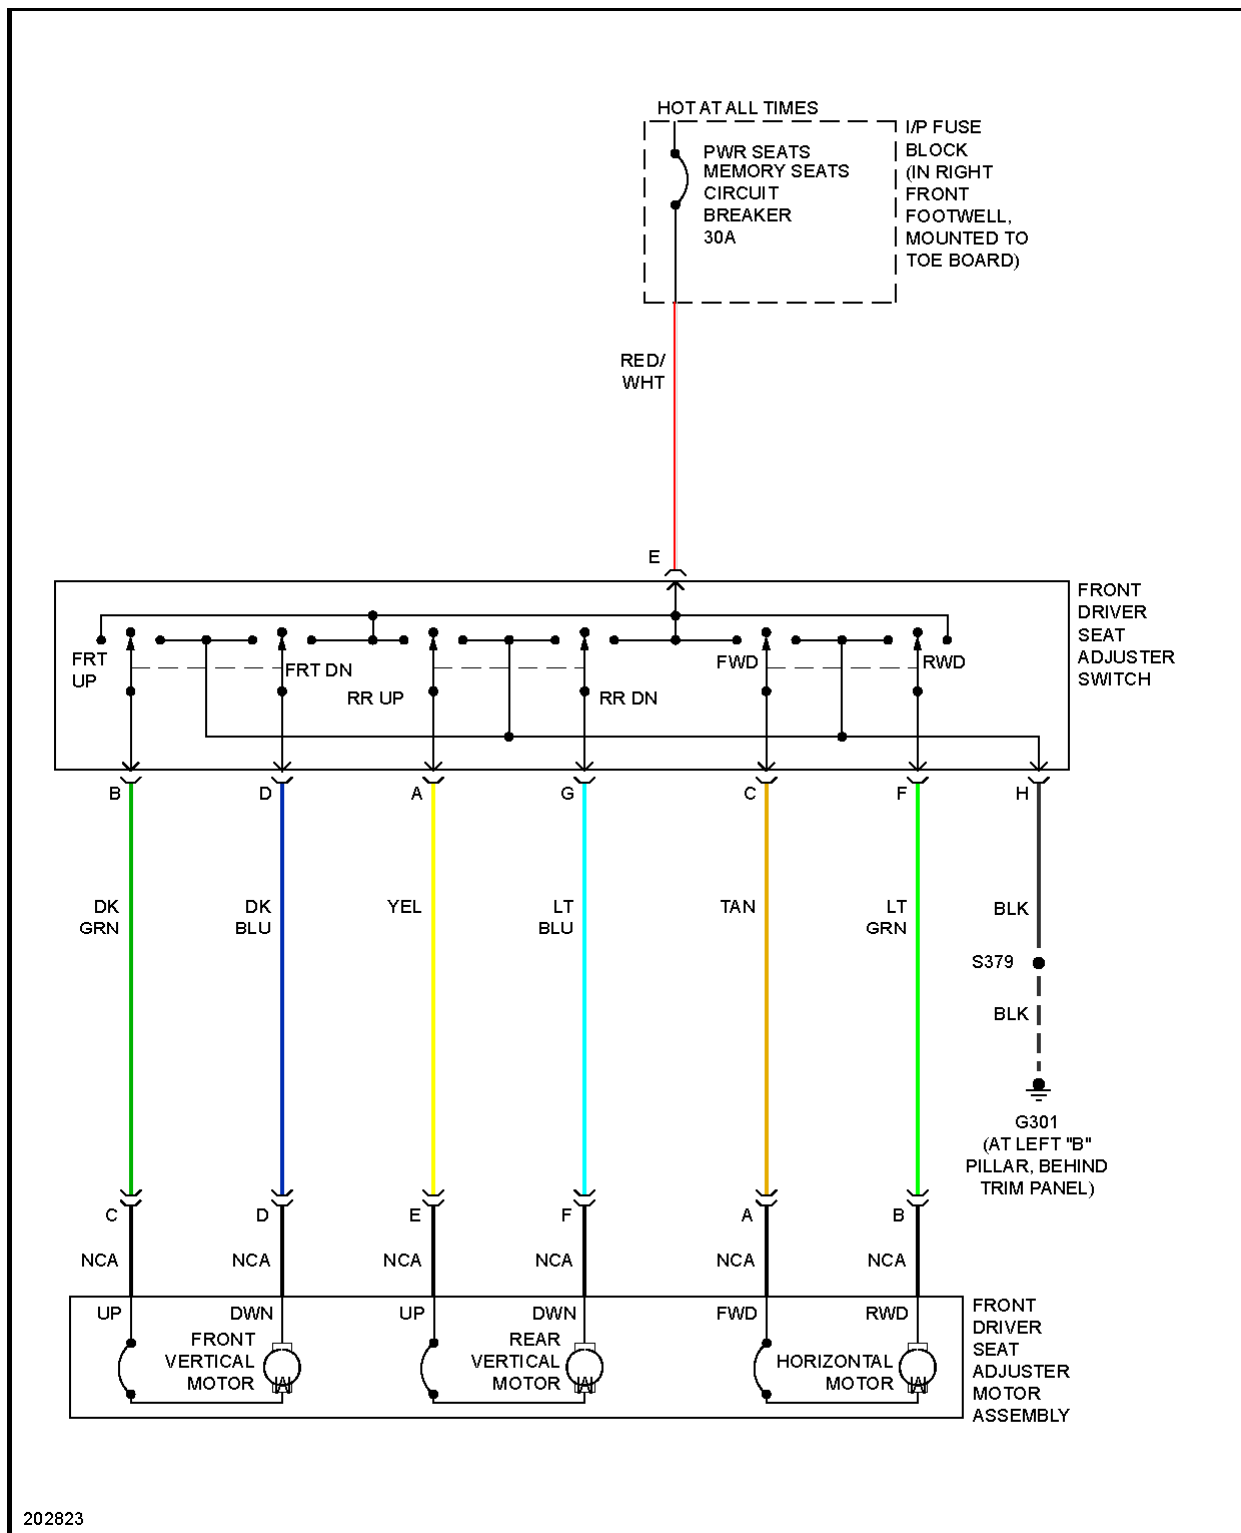

Fig. 49: Automatic Day/Night Mirror Circuit

2005 Chevrolet Corvette

2005 SYSTEM WIRING DIAGRAMS Chevrolet - Corvette

Fig. 50: Power Mirror Circuit

2005 Chevrolet Corvette

2005 SYSTEM WIRING DIAGRAMS Chevrolet - Corvette

Fig. 51: Driver Seat Circuit

2005 Chevrolet Corvette

2005 SYSTEM WIRING DIAGRAMS Chevrolet - Corvette

Fig. 52: Heated Seats Circuit

2005 Chevrolet Corvette

2005 SYSTEM WIRING DIAGRAMS Chevrolet - Corvette

Fig. 53: Lumbar Circuit