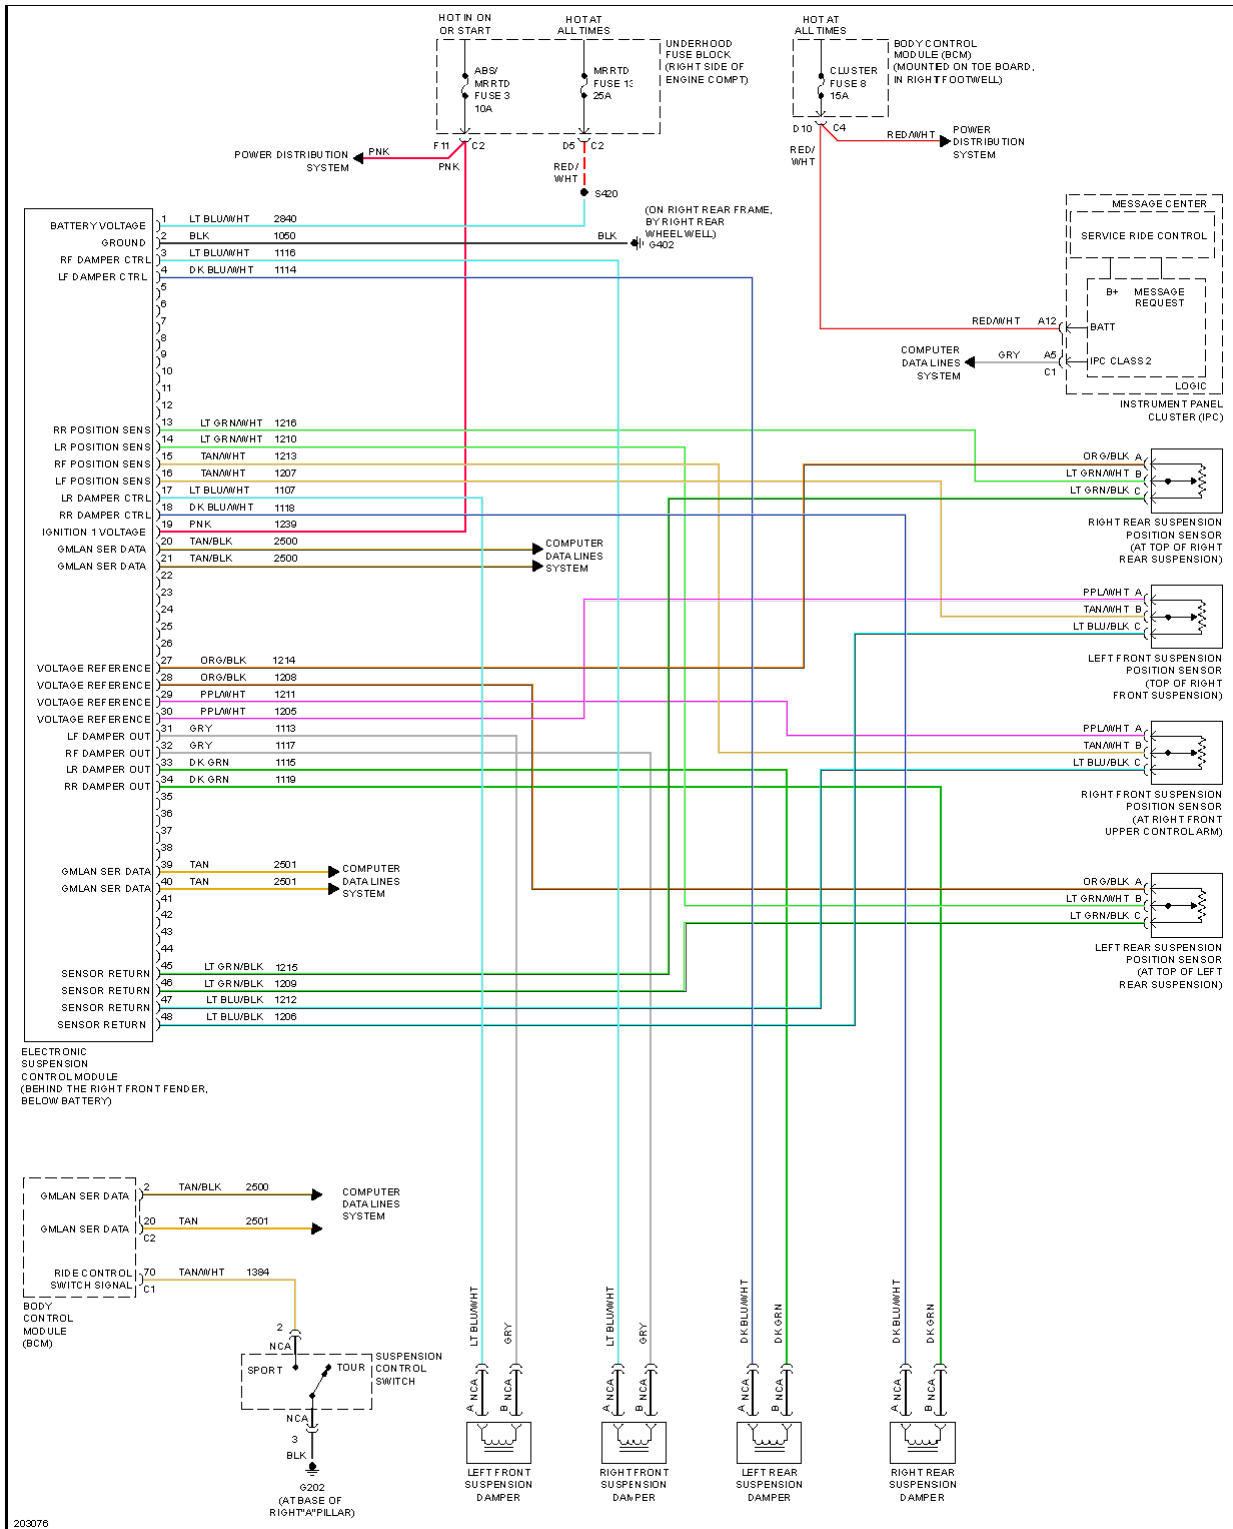

2005 SYSTEM WIRING DIAGRAMS Chevrolet - Corvette

Fig. 14: Cruise Control Circuit, A/T

2005 Chevrolet Corvette

2005 SYSTEM WIRING DIAGRAMS Chevrolet - Corvette

Fig. 15: Cruise Control Circuit, M/T

Fig. 16: Defoggers Circuit

2005 Chevrolet Corvette

2005 SYSTEM WIRING DIAGRAMS Chevrolet - Corvette

Fig. 17: Electronic Power Steering Circuit

Fig. 18: Electronic Suspension Circuit

2005 Chevrolet Corvette

2005 SYSTEM WIRING DIAGRAMS Chevrolet - Corvette

Fig. 19: 6.0L VIN U, Engine Performance Circuit, A/T (1 of 4)

2005 Chevrolet Corvette

2005 SYSTEM WIRING DIAGRAMS Chevrolet - Corvette

Fig. 20: 6.0L VIN U, Engine Performance Circuit, A/T (2 of 4)

2005 Chevrolet Corvette