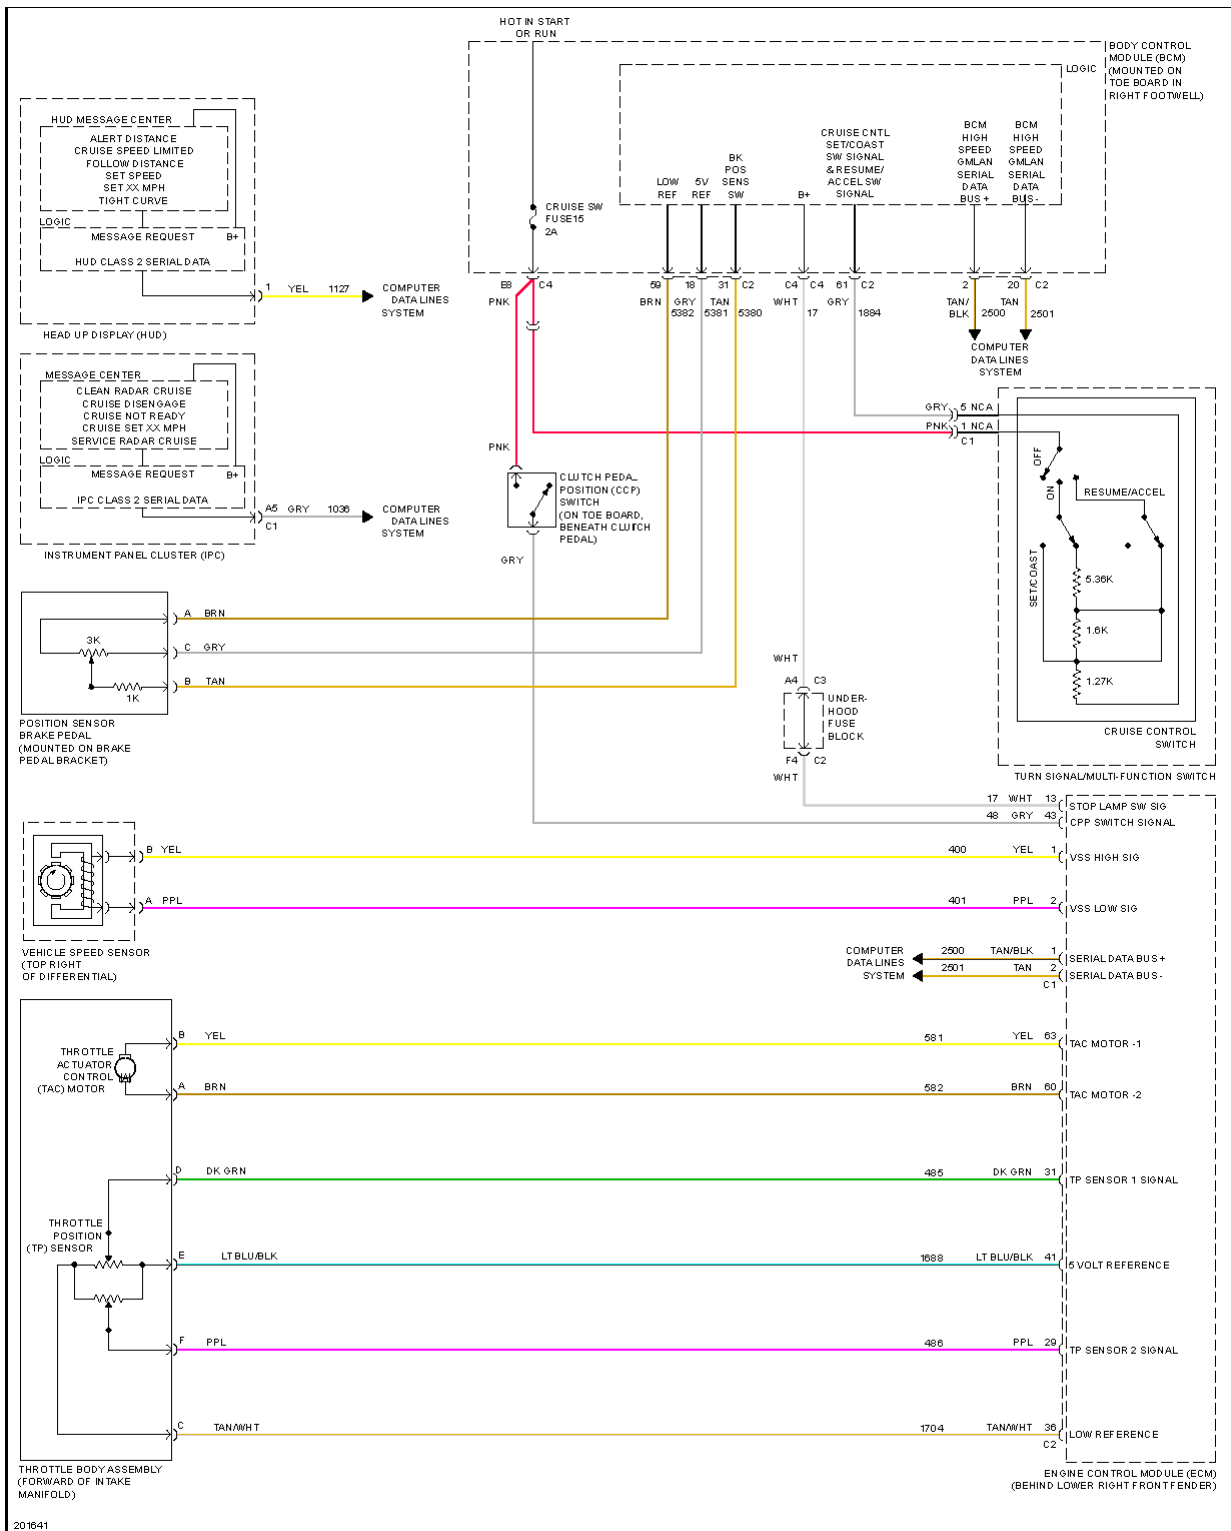

2005 SYSTEM WIRING DIAGRAMS Chevrolet - Corvette

Fig. 14: Cruise Control Circuit, A/T

2005 Chevrolet Corvette

2005 SYSTEM WIRING DIAGRAMS Chevrolet - Corvette

Fig. 15: Cruise Control Circuit, M/T

Fig. 16: Defoggers Circuit

2005 Chevrolet Corvette

2005 SYSTEM WIRING DIAGRAMS Chevrolet - Corvette

Fig. 17: Electronic Power Steering Circuit

Fig. 18: Electronic Suspension Circuit

2005 Chevrolet Corvette

2005 SYSTEM WIRING DIAGRAMS Chevrolet - Corvette