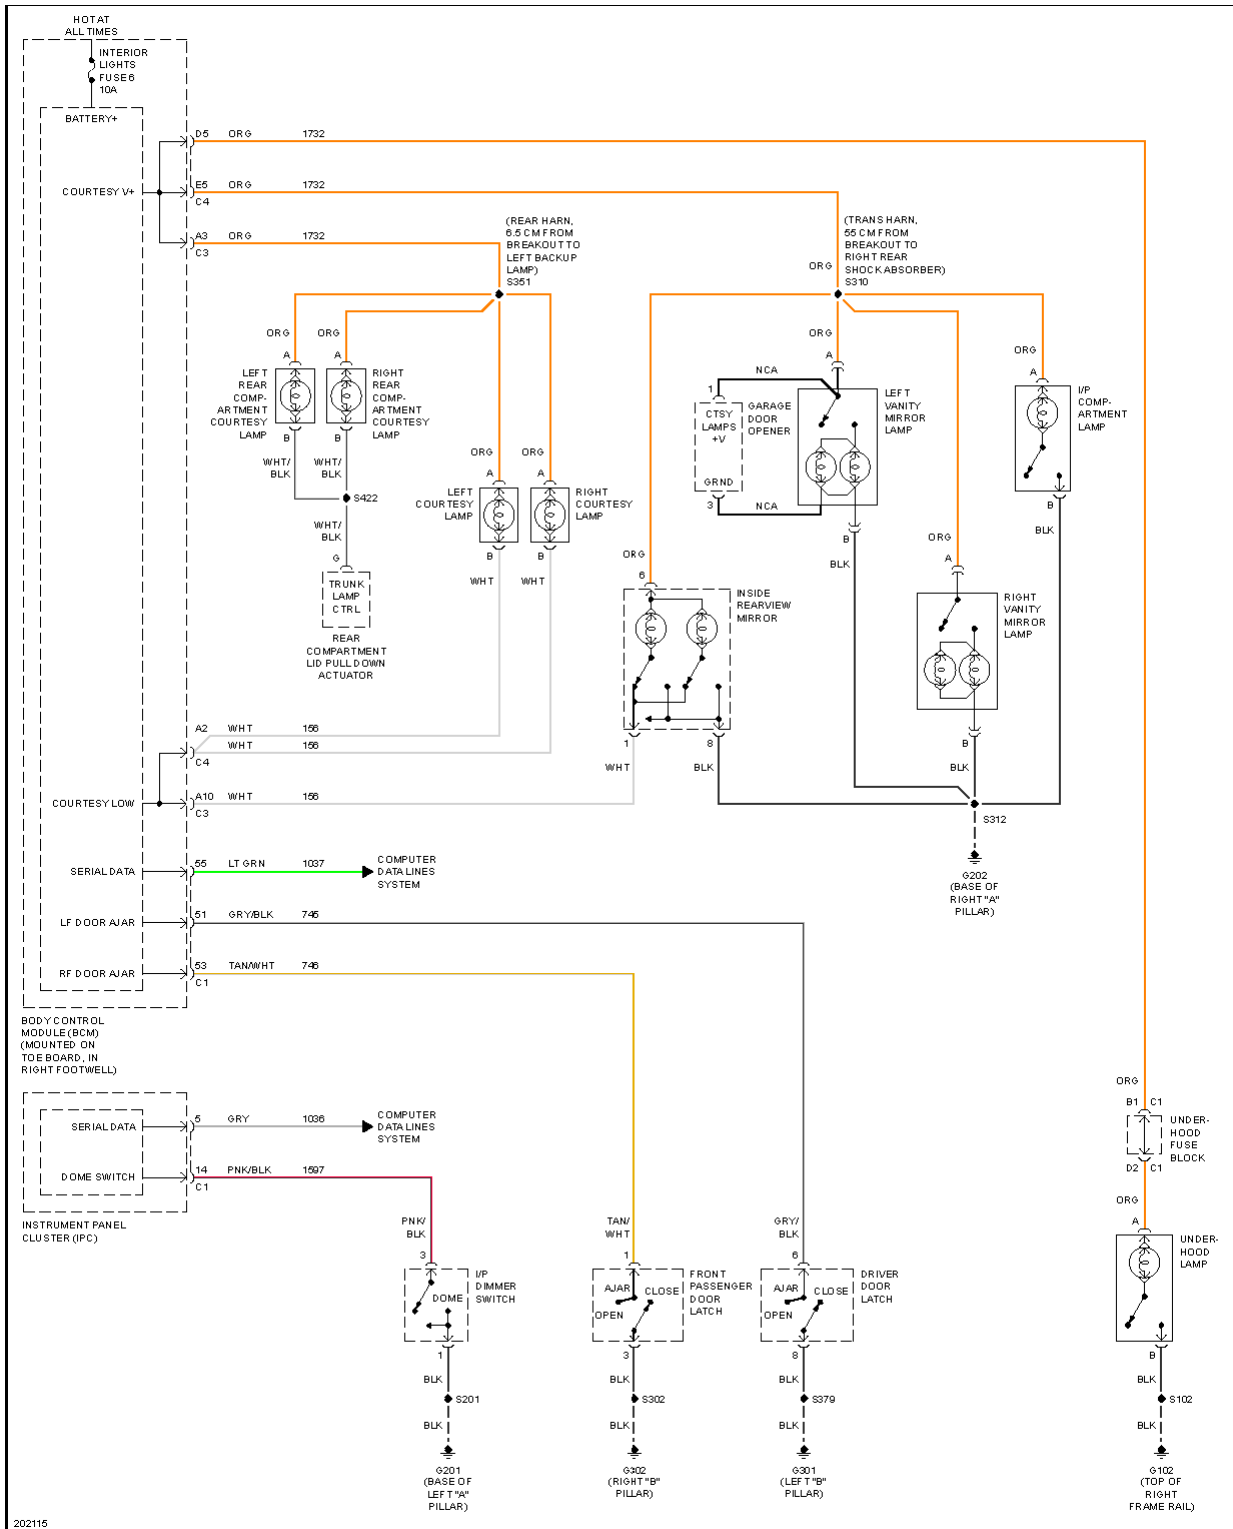

Fig. 36: Instrument Cluster Circuit (1 of 2)

2005 Chevrolet Corvette

2005 SYSTEM WIRING DIAGRAMS Chevrolet - Corvette

Fig. 37: Instrument Cluster Circuit (2 of 2)

Fig. 38: Courtesy Lamps Circuit

2005 Chevrolet Corvette

2005 SYSTEM WIRING DIAGRAMS Chevrolet - Corvette

Fig. 40: Driver's Memory Seat Circuit (1 of 2)

Fig. 41: Driver's Memory Seat Circuit (2 of 2)

2005 Chevrolet Corvette

2005 SYSTEM WIRING DIAGRAMS Chevrolet - Corvette