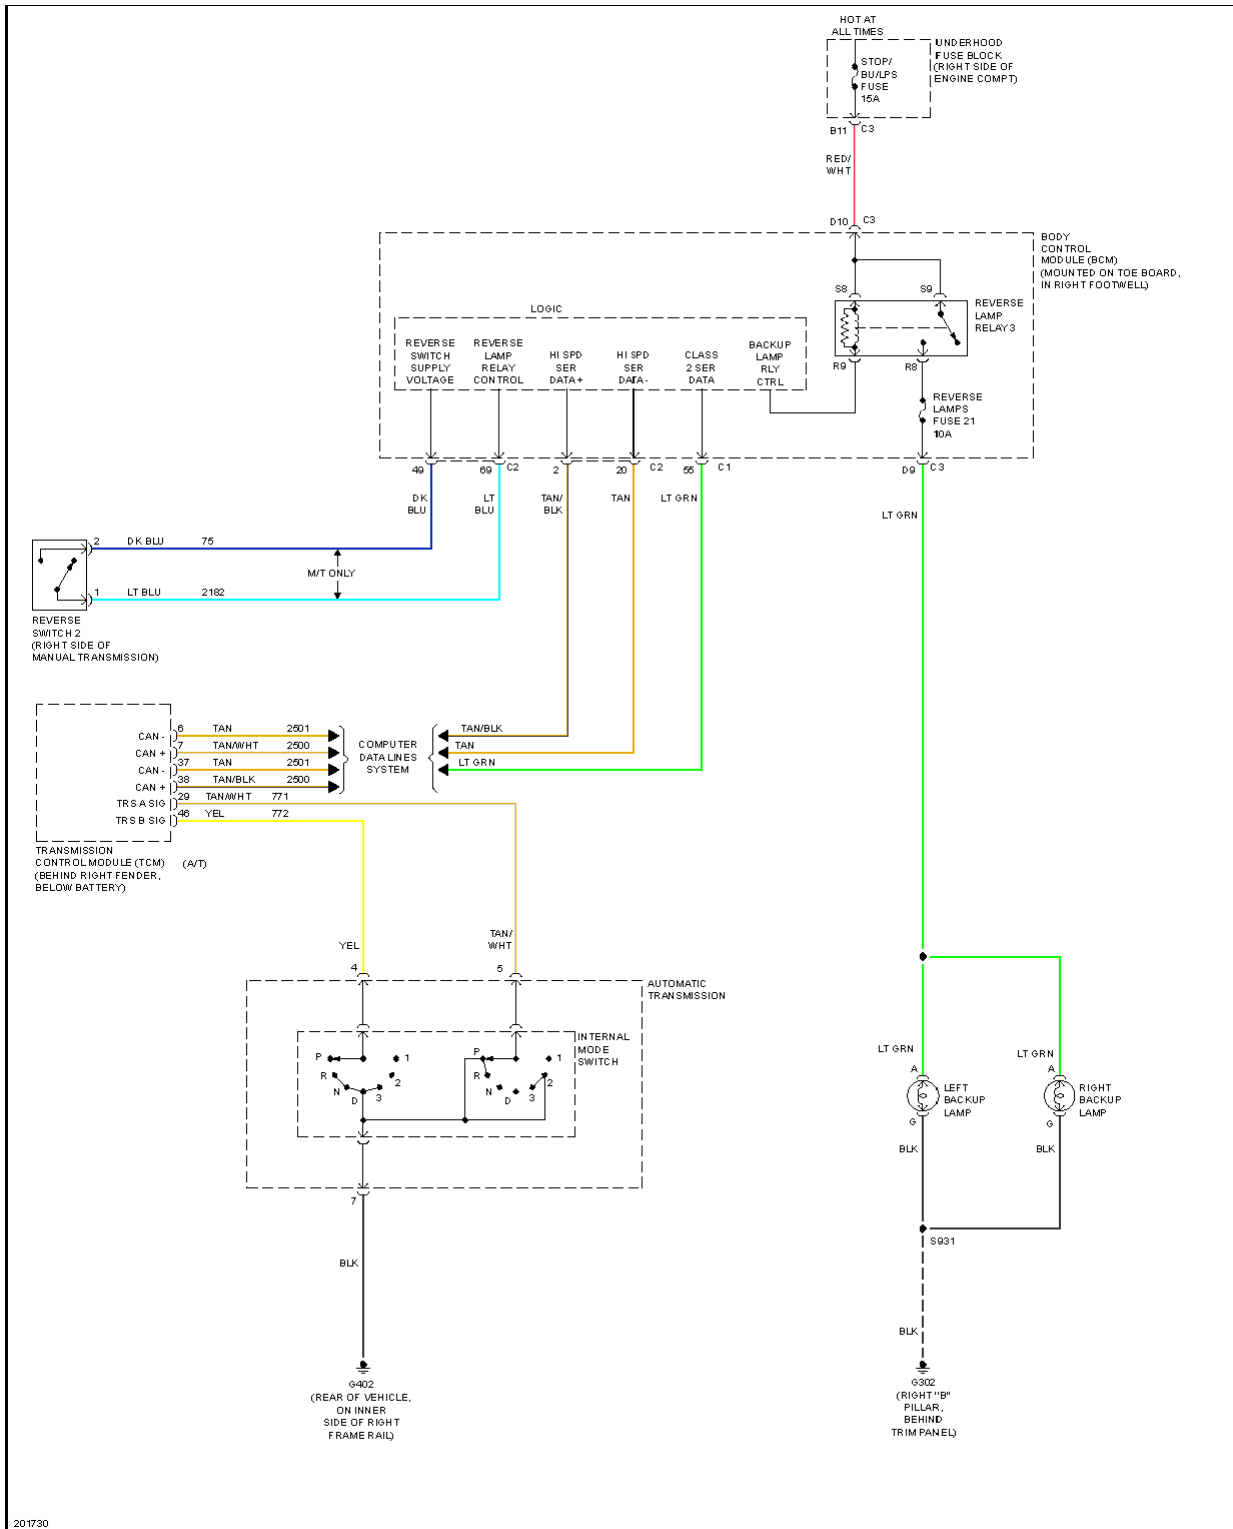

2005 Chevrolet Corvette

2005 SYSTEM WIRING DIAGRAMS Chevrolet - Corvette

Fig. 23: 6.0L VIN U, Engine Performance Circuit, M/T (1 of 4)

2005 Chevrolet Corvette

2005 SYSTEM WIRING DIAGRAMS Chevrolet - Corvette

Fig. 24: 6.0L VIN U, Engine Performance Circuit, M/T (2 of 4)

Fig. 25: 6.0L VIN U, Engine Performance Circuit, M/T (3 of 4)

2005 Chevrolet Corvette

2005 SYSTEM WIRING DIAGRAMS Chevrolet - Corvette

Fig. 26: 6.0L VIN U, Engine Performance Circuit, M/T (4 of 4)

Fig. 27: Back Up Light Circuit

2005 Chevrolet Corvette

2005 SYSTEM WIRING DIAGRAMS Chevrolet - Corvette

Fig. 28: Exterior Lamps Circuit (1 of 2)

Fig. 29: Exterior Lamps Circuit (2 of 2)

2005 Chevrolet Corvette