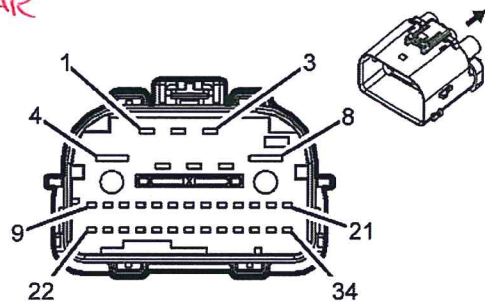

Car Chassis side (?)

1. Wire Color
2. OG/L-BU SIDE AIRBAG + PIN # 11
   - L-GN/OG SIDE AIRBAG - PIN # 24
   - 3G/L-GN SEAT BELT ANCHOR Pretensioner + PIN # 9
   - JH/OG SEAT BELT ANCHOR Pretensioner - PIN # 22
3. } Resistor #1
4. } Resistor #2