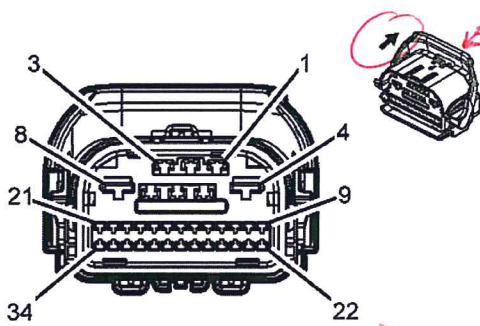

DRIVERS SIDE "X310" SEAT Connector

SEAT SIDE (?)