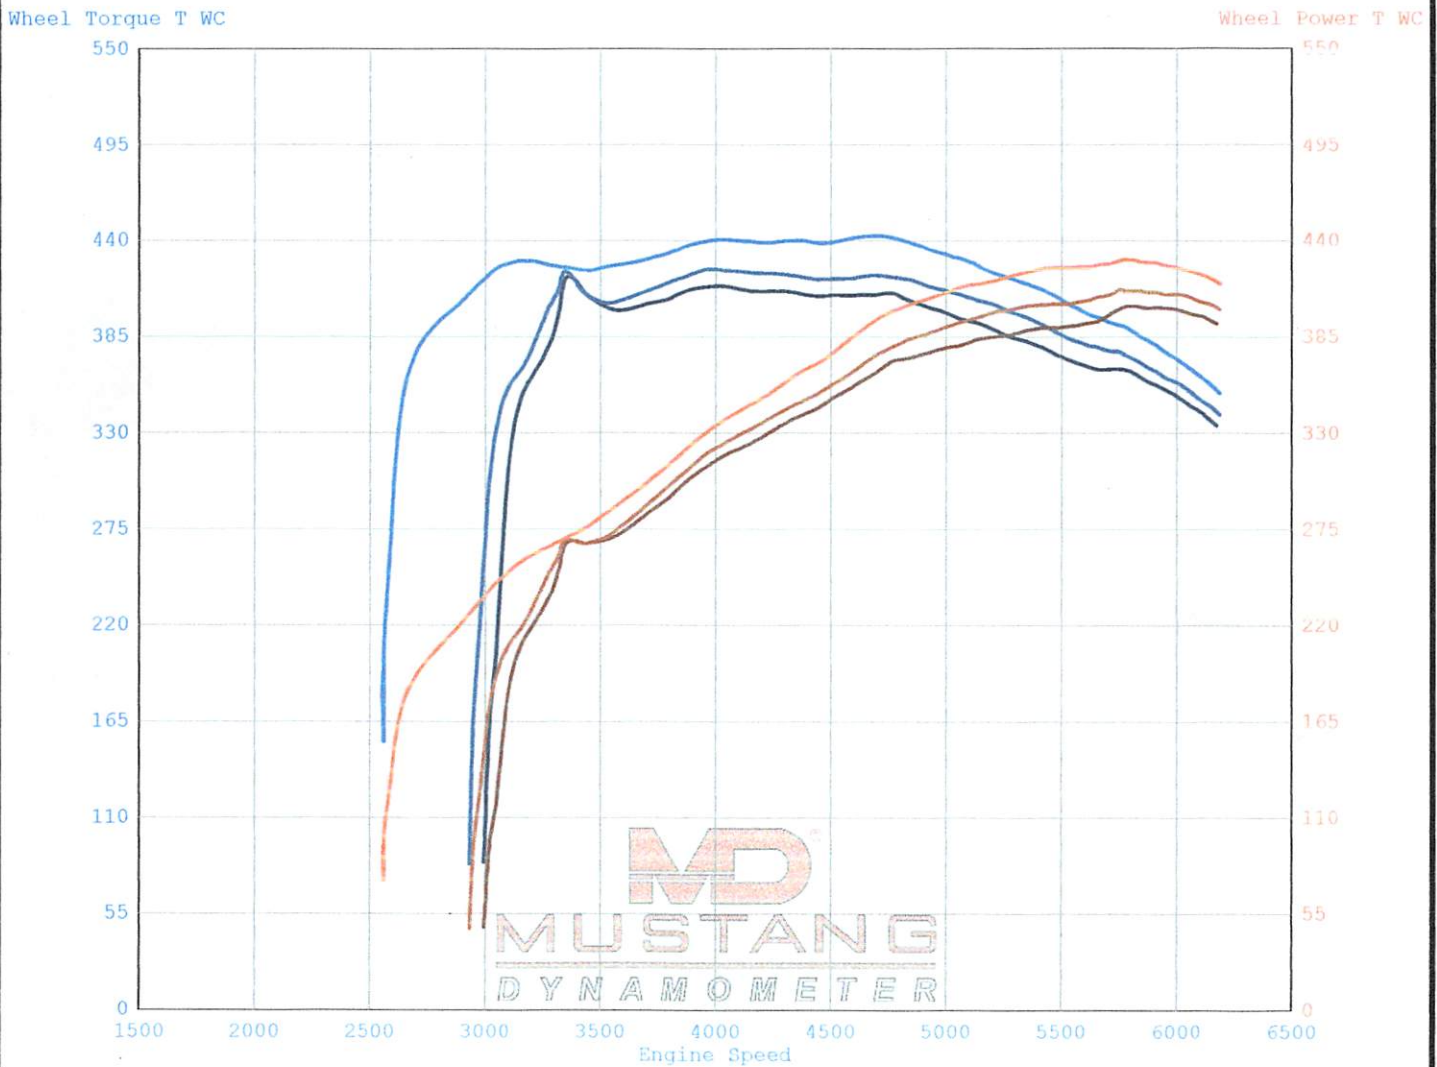

Total Performance Racing

2720 Symmes Road,
 Fairfield, Ohio 45014
 Phone: (513) 942-7020 / - Fax: (513) 942-7520 /

Date Printed : 2019/04/16 Filter Mode : FIR
 Time Printed : 20:46 Filter Value : 25

Run#	License	Owner	Acquired	Test Comments
1	[REDACTED]	[REDACTED]	12/12 16:08	TPR525 2500-6200 429whp/443tq Cell 59F ECT 188
2	[REDACTED]	[REDACTED]	12/10 14:55	AFE CAI 2800-6200 Cell 60F ECT 180F 412whp/428
3	[REDACTED]	[REDACTED]	12/10 13:19	Baseline Stock 2800-6200 403/426 @59F 12.5AFR

Channel / Run	Min			Max			Avg		
	1	2	3	1	2	3	1	2	3
Wheel Torque T WC (Ft-lb)	153	84	84	443	424	419	411	392	383
Wheel Power T WC (HP)	74	46	47	429	412	403	362	352	346