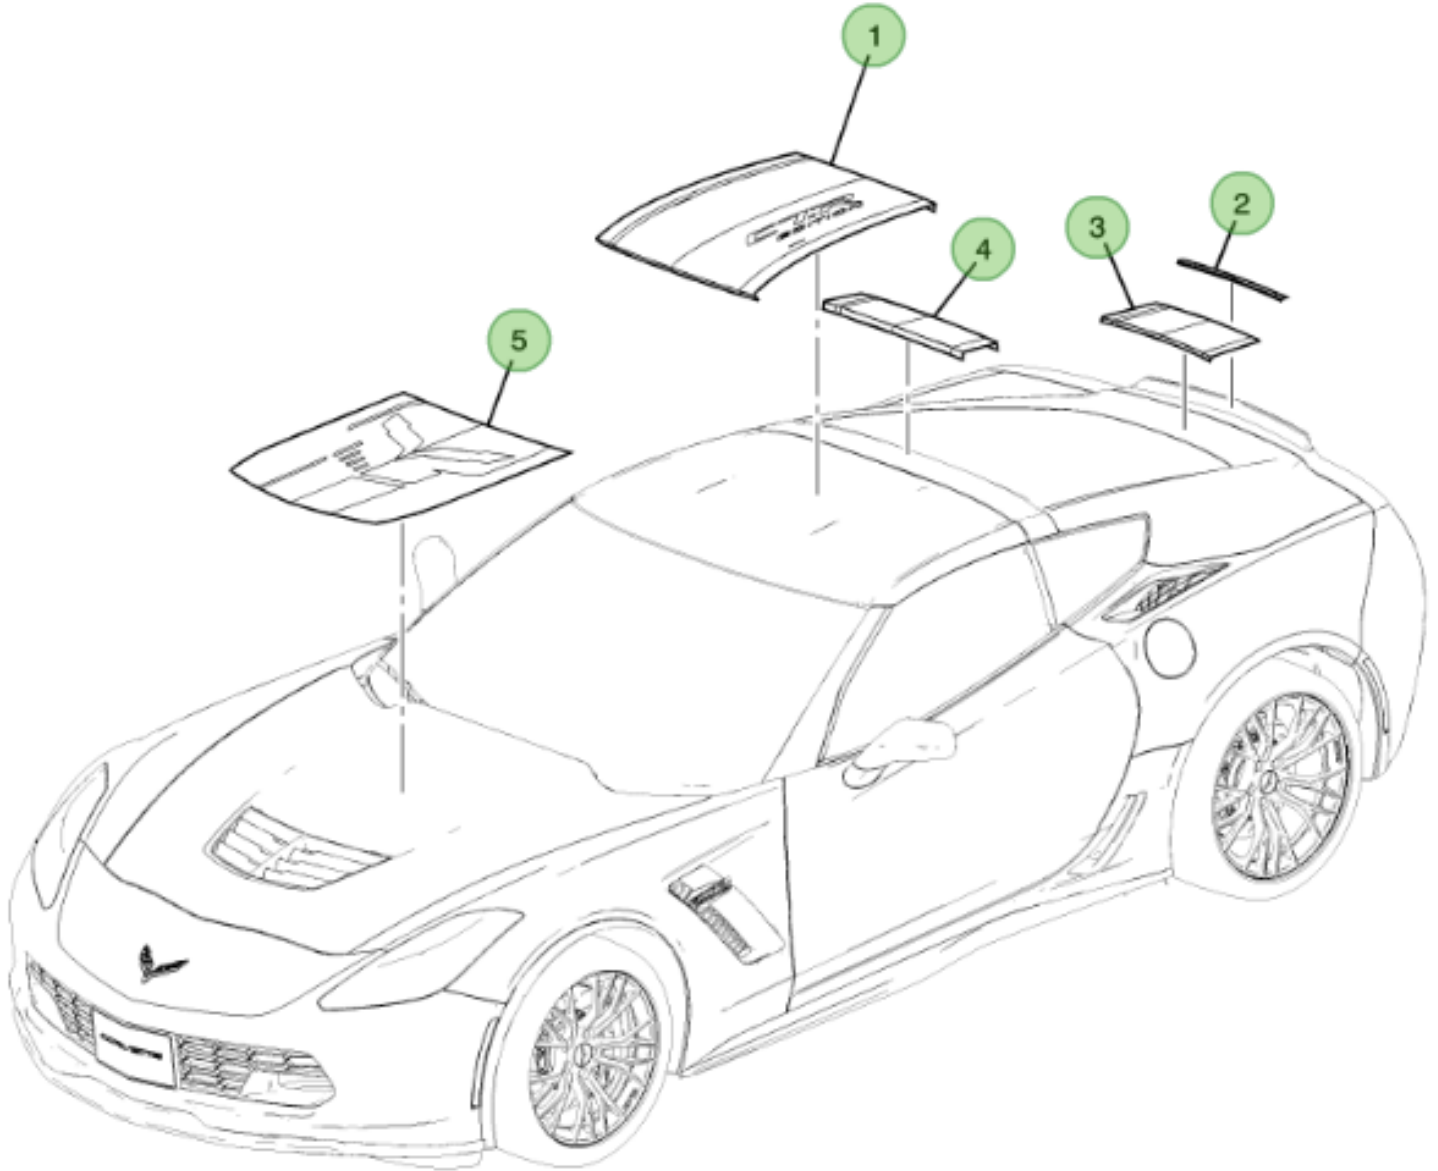

C - Chevrolet >2016 >Y - 1Y2 - Corvette >12 - BODY MOLDINGS-SHEET METAL-REAR COMPARTMENT HARDWARE-ROOF HARDWARE  
>(1Y12-194) 2016 YZ07 STRIPES/BODY (TWO TONE DTD) >

1Y12-194 03/31/2015

Make: Chevrolet

Year: 2016

Model: Corvette

C - Chevrolet >2016 >Y - 1Y2 - Corvette >12 - BODY MOLDINGS-SHEET METAL-REAR COMPARTMENT HARDWARE-ROOF HARDWARE  
>(1Y12-194) 2016 YZ07 STRIPES/BODY (TWO TONE DTD) >

Call	Part #	Group	H	Description	Usage	Year	Qty
1	23270639	12.812		DECAL, RF PNL FRT (GRAY)	YZ07 (DNS,DTD,ZCR)	2016 - 2016	01
2	23326876	07.832		DECAL, RR BPR FASCIA UPR (GRAY)	YZ (DNS,DTD,ZCR)	2016 - 2016	01
3	23270635	12.182		DECAL, R/CMPT LID (GRAY)	YZ07 (DNS,DTD,ZCR)	2016 - 2016	01
4	23270641	12.812		DECAL, RF PNL RR	YZ07 (DNS,DTD,ZCR)	2016 - 2016	01
5	23270637	08.055		DECAL, HOOD UPR (GRAY)	YZ (DNS,DTD,ZCR)	2016 - 2016	01