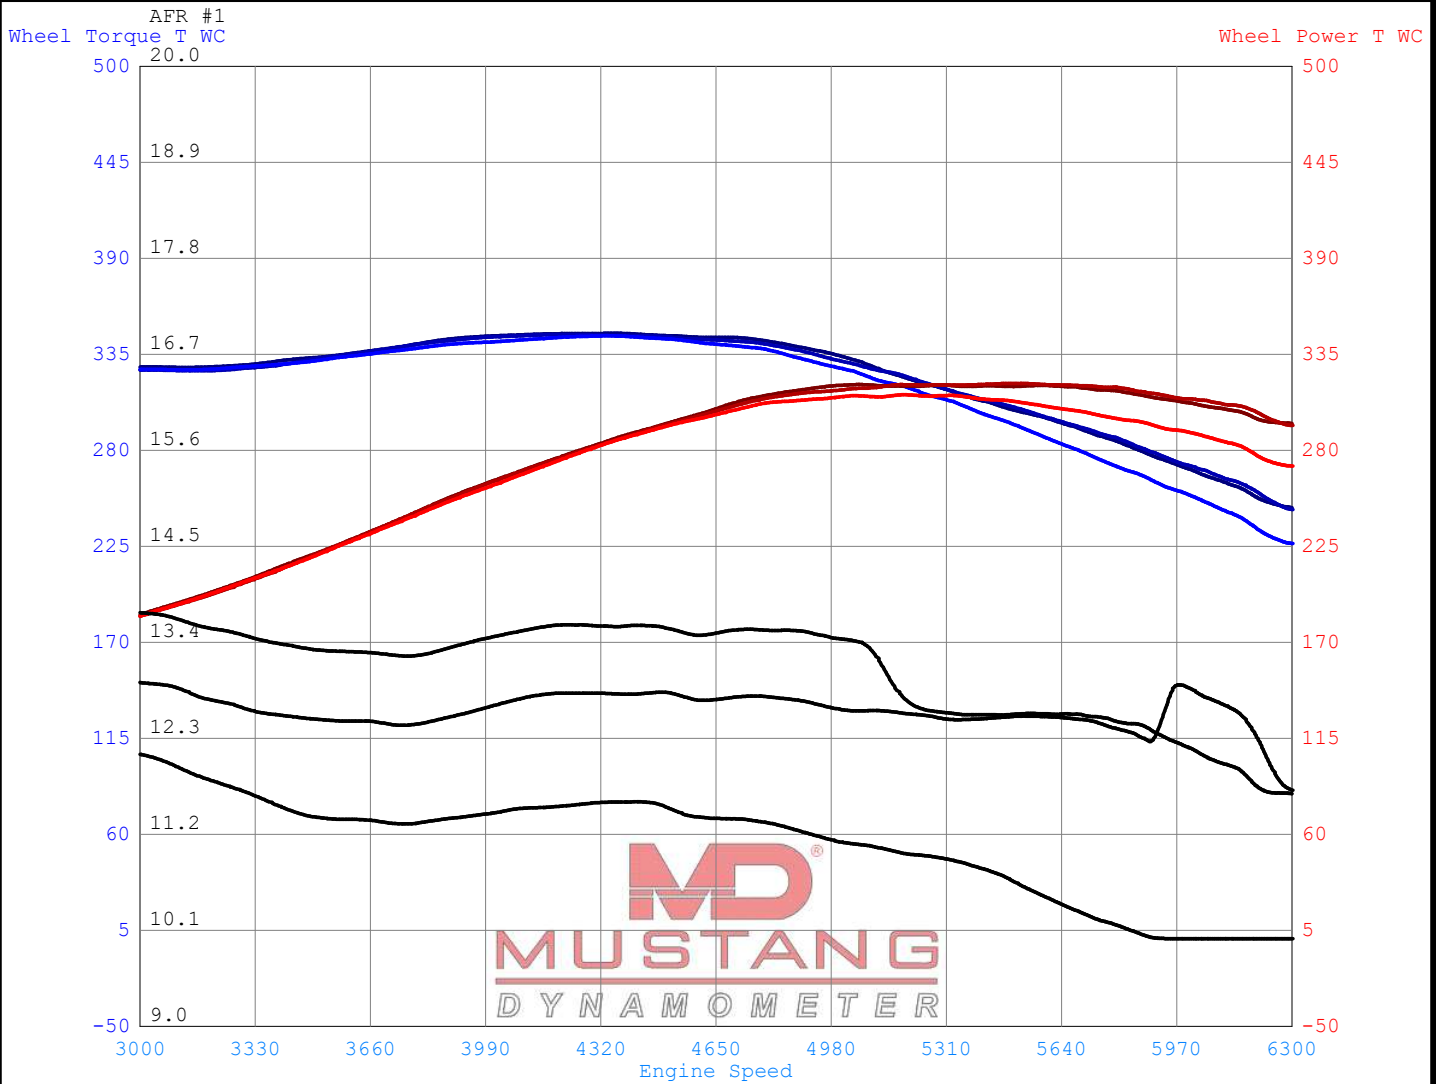

Run#	License	Owner	Acquired	Test Comments
1	00yakk	Olchano	05/03 09:56	Baseline
2	00yakk	Olchano	05/03 10:04	Intake and Tune Run 1
3	00yakk	Olchano	05/03 10:06	Intake and Tune Run 2

Channel / Run	Min			Max			Avg		
	1	2	3	1	2	3	1	2	3
Wheel Torque T WC (Ft-lb)	227	246	247	346	346	347	307	315	315
Wheel Power T WC (HP)	184	185	186	312	318	318	276	283	283
AFR #1 (Ratio)	10.0	11.7	11.7	12.1	12.9	13.7	11.0	12.6	13.0